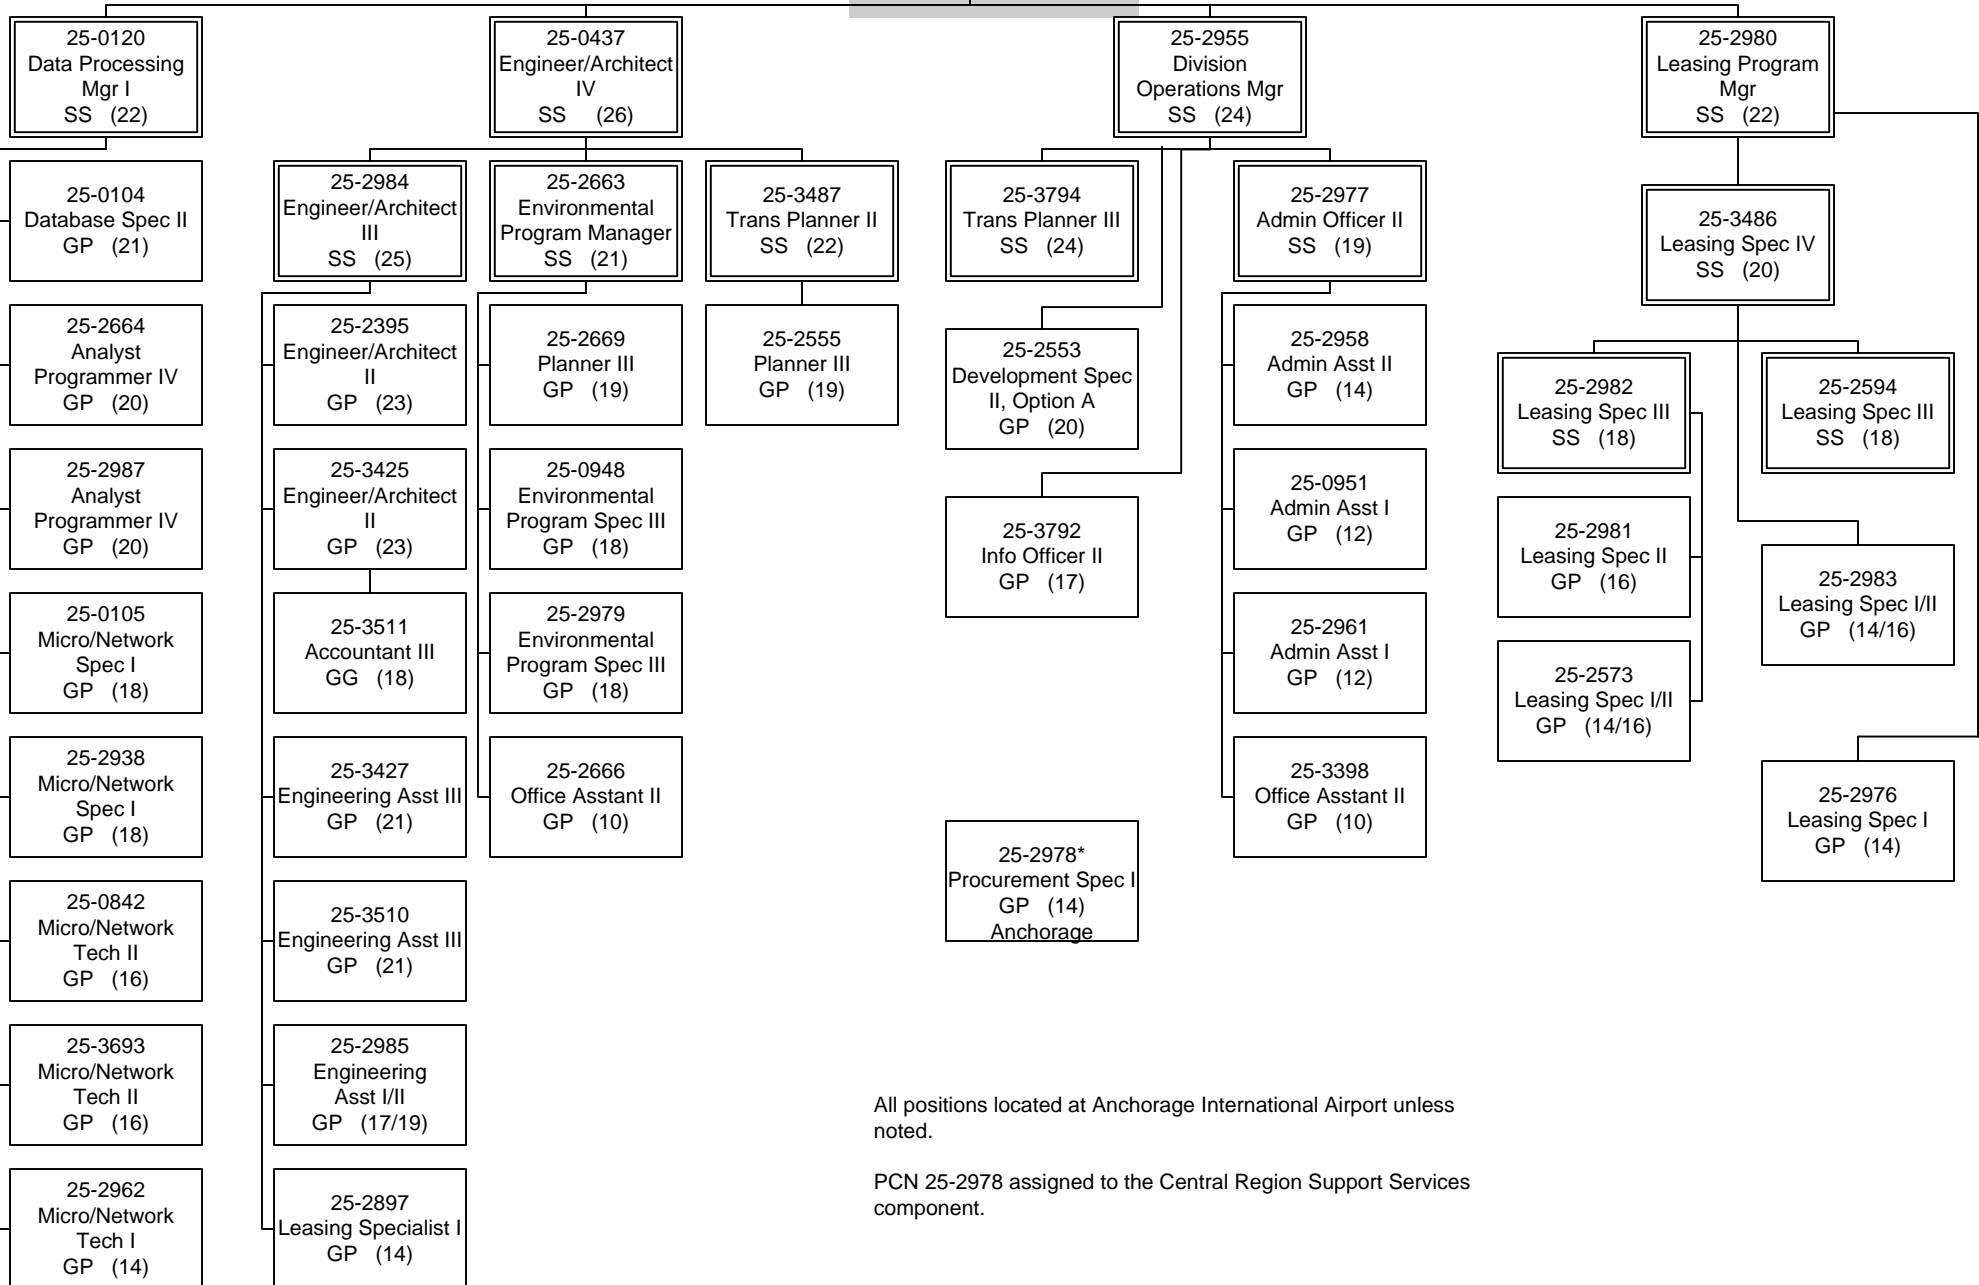

FY2014 Governor's Budget
 RDU: Ted Stevens Anchorage International Airport (435)
 Component: Anchorage Airport Administration (613)
 44 PFTs

25-2953
 Airport Manager Anchorage
 PX (25)

All positions located at Anchorage International Airport unless noted.

PCN 25-2978 assigned to the Central Region Support Services component.