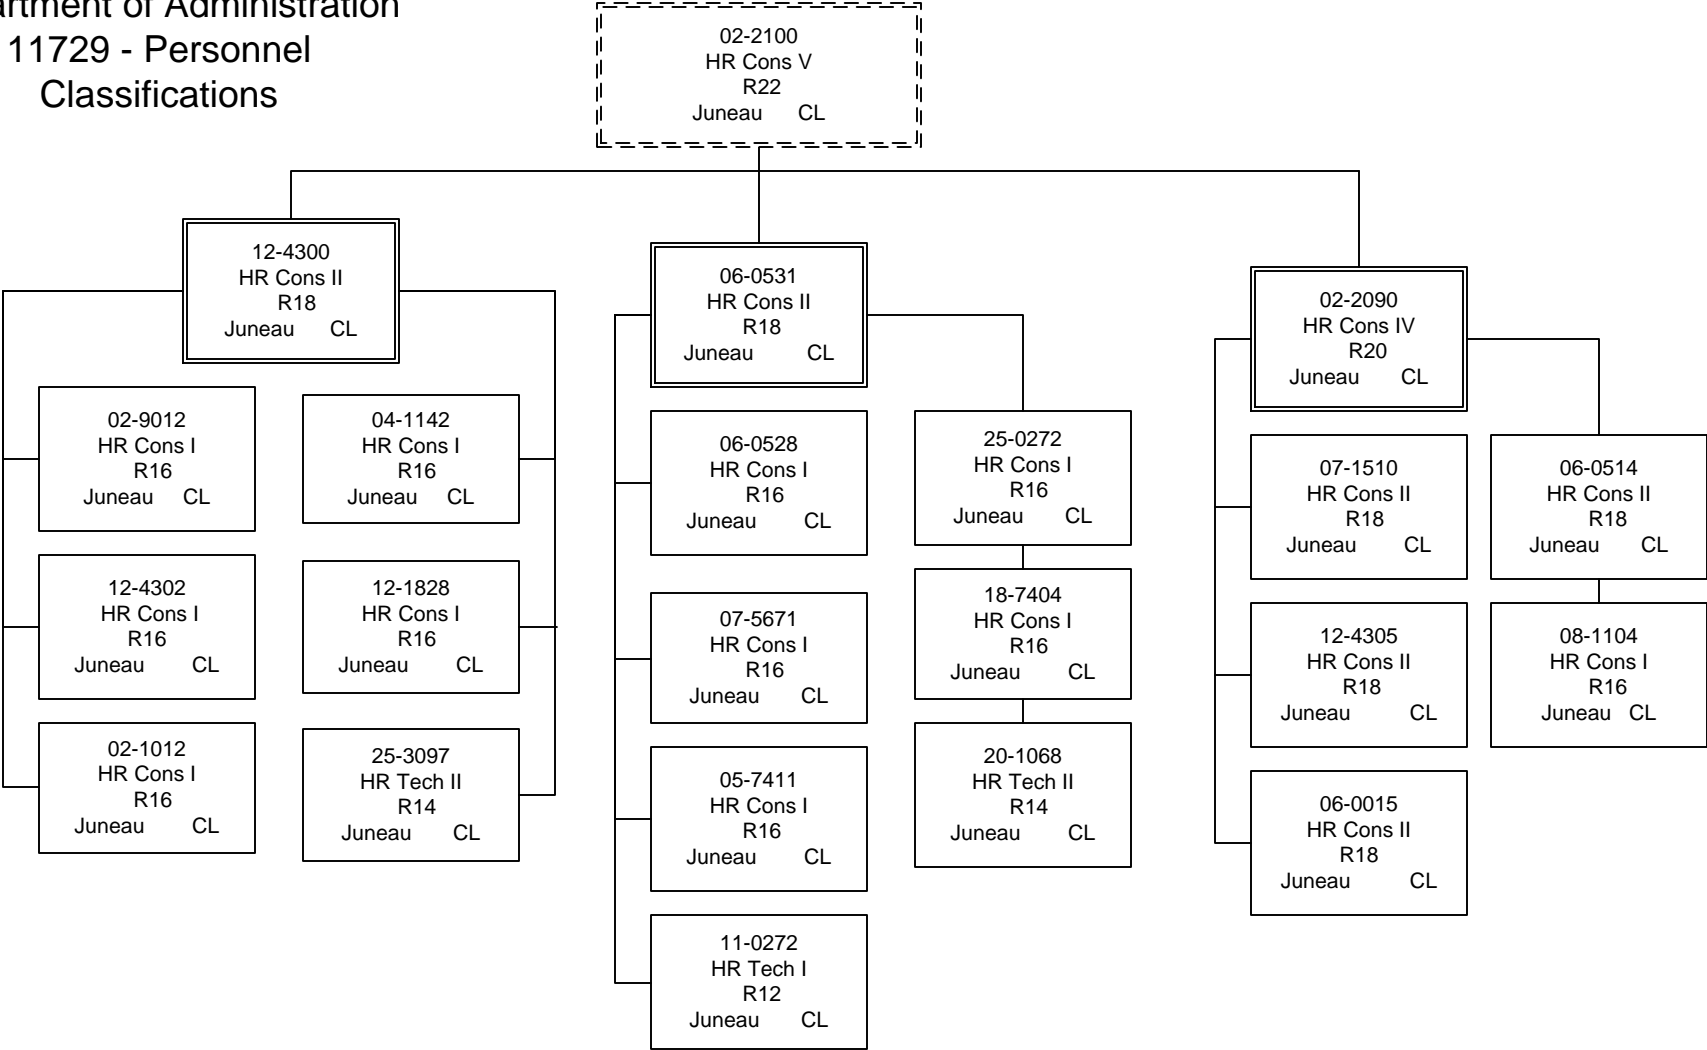

Department of Administration  
 11729 - Personnel  
 Director's Office

Department of Administration  
11729 - Personnel  
Deputy Director

Department of Administration  
 11729 - Personnel  
 Classifications

Department of Administration  
11729 - Personnel  
General Agencies Service Center

Department of Administration  
11729 - Personnel  
Recruitment

Department of Administration  
 11729 - Personnel  
 DOT Service Center

Department of Administration  
11729 - Personnel  
H&SS Service Center

Department of Administration  
11729 - Personnel  
Public Protection Service Center

Department of Administration  
11729 - Personnel  
Resources Services Center

Department of Administration  
11729 - Personnel  
Payroll Services- Manager's Office