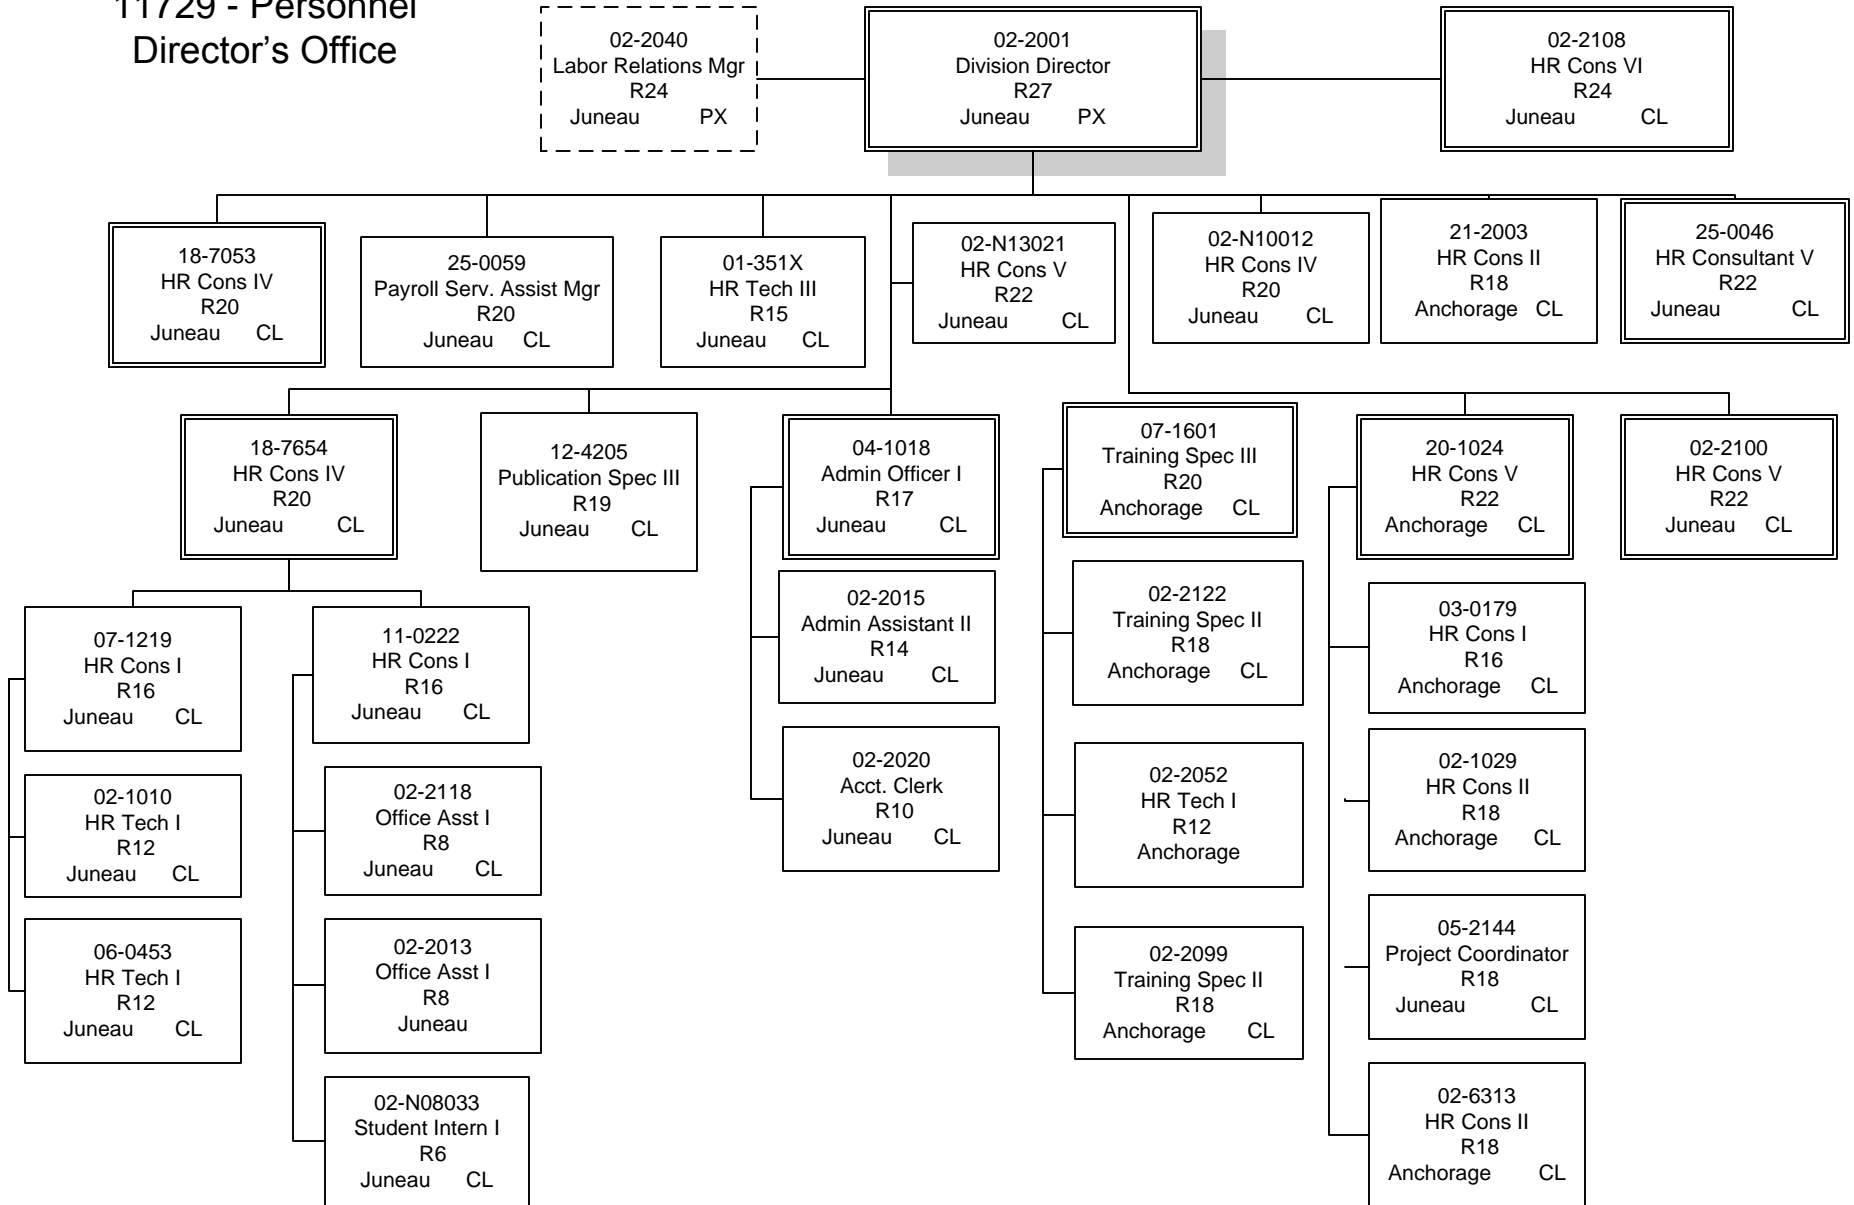

Department of Administration  
 11729 - Personnel  
 Director's Office

Department of Administration  
11729 - Personnel  
Deputy Director

Department of Administration  
 11729 - Personnel  
 Classifications

Department of Administration  
11729 - Personnel  
General Agencies Service Center

Department of Administration  
11729 - Personnel  
Recruitment

Department of Administration  
 11729 - Personnel  
 DOT Service Center

Department of Administration  
11729 - Personnel  
H&SS Service Center

Department of Administration  
11729 - Personnel  
Public Protection Service Center

Department of Administration  
11729 - Personnel  
Resources Services Center

Department of Administration  
11729 - Personnel  
Payroll Services- Manager's Office