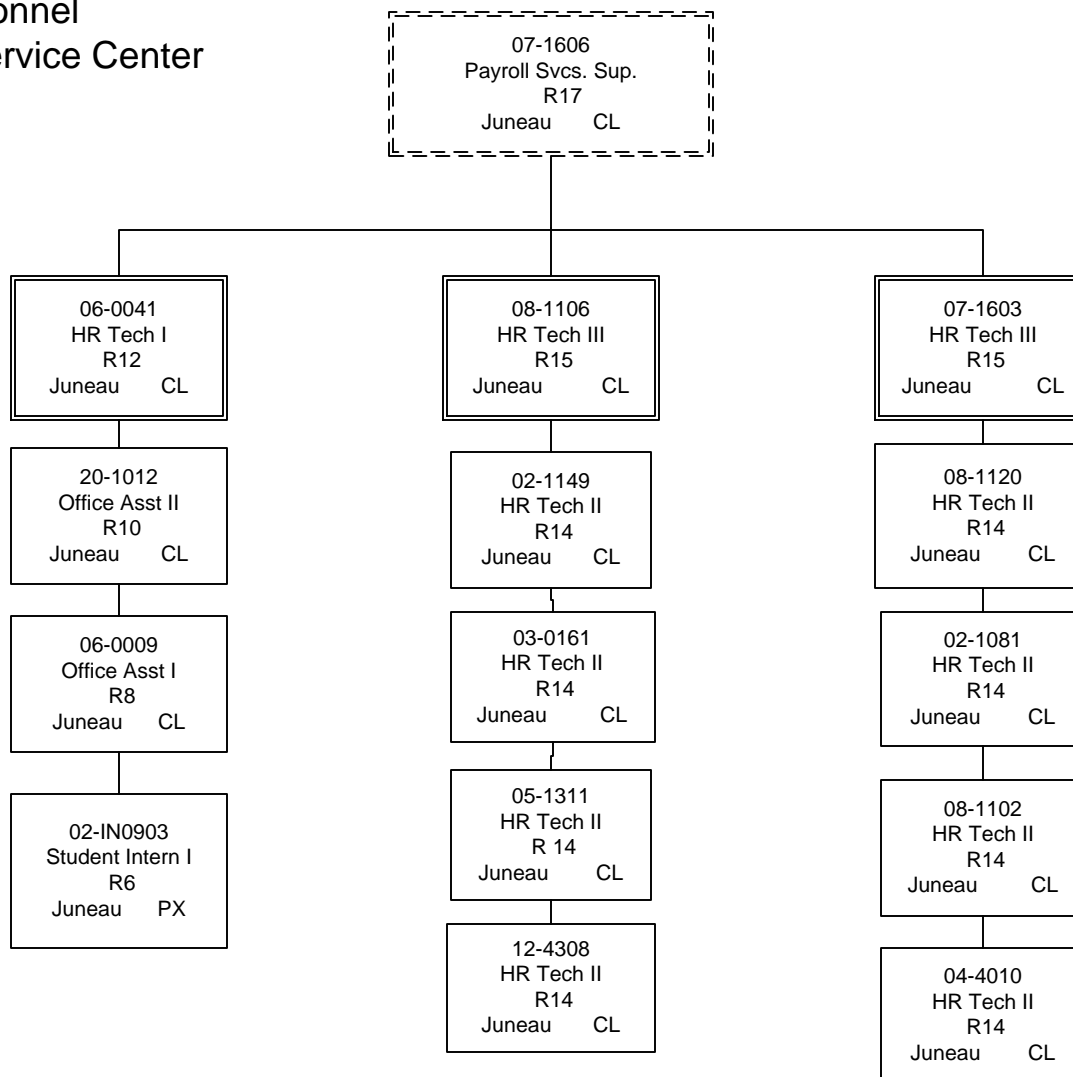

Department of Administration  
 11729 - Personnel  
 Director's Office

Department of Administration  
11729 - Personnel  
Deputy Director

Department of Administration  
 11729 - Personnel  
 Classifications

Department of Administration  
11729 - Personnel  
General Agencies Service Center

Department of Administration  
11729 - Personnel  
Recruitment

Department of Administration  
 11729 - Personnel  
 DOT Service Center