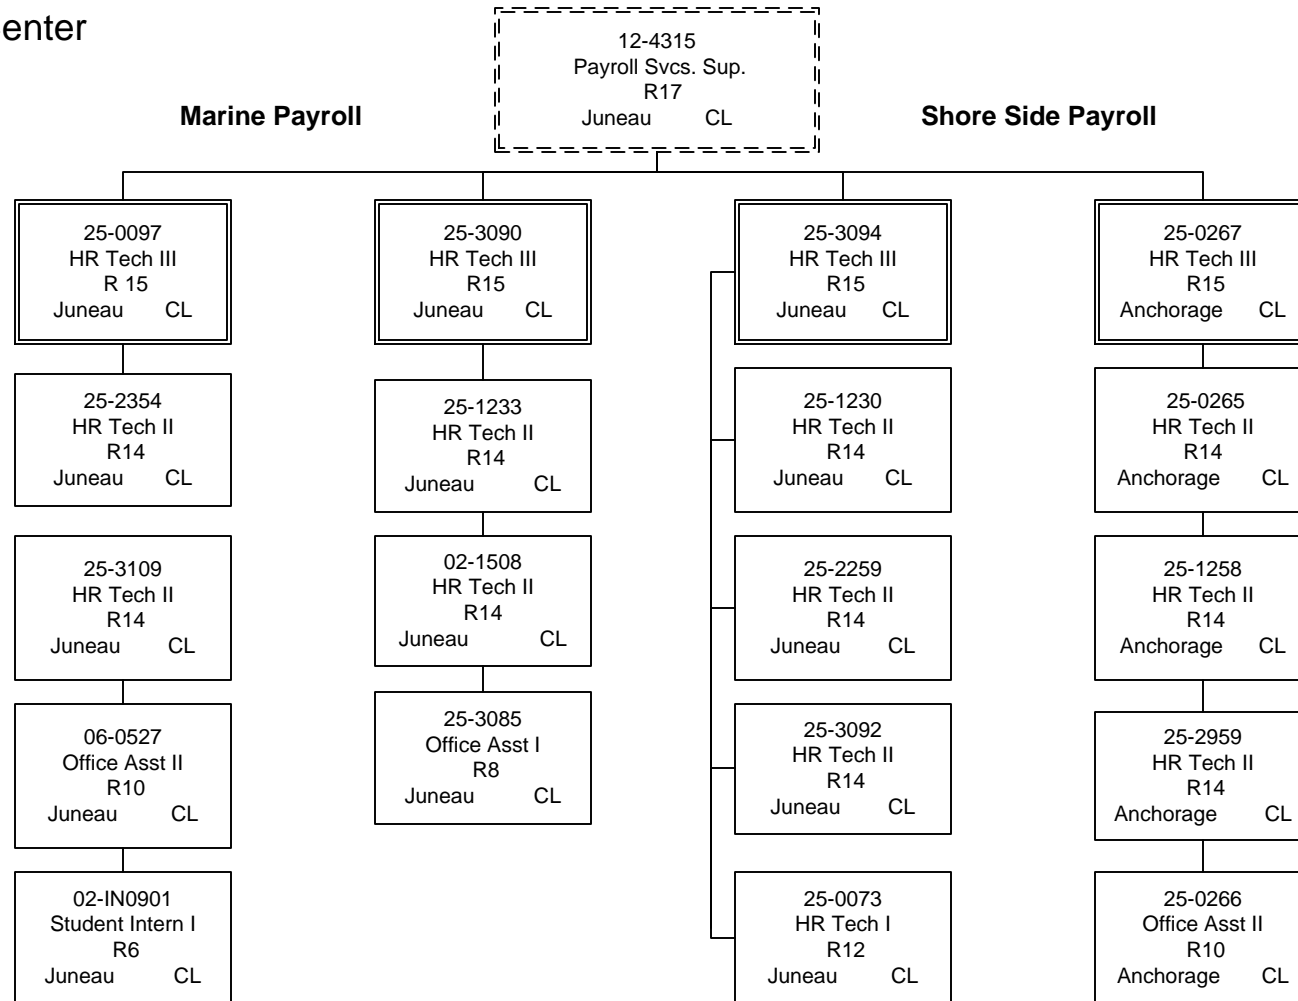

Department of Administration  
 11729 - Personnel  
 Director's Office

Department of Administration  
11729 - Personnel  
Deputy Director

Department of Administration  
 11729 - Personnel  
 Classifications

Department of Administration  
11729 - Personnel  
General Agencies Service Center

Department of Administration  
11729 - Personnel  
Recruitment

Department of Administration  
 11729 - Personnel  
 DOT Service Center