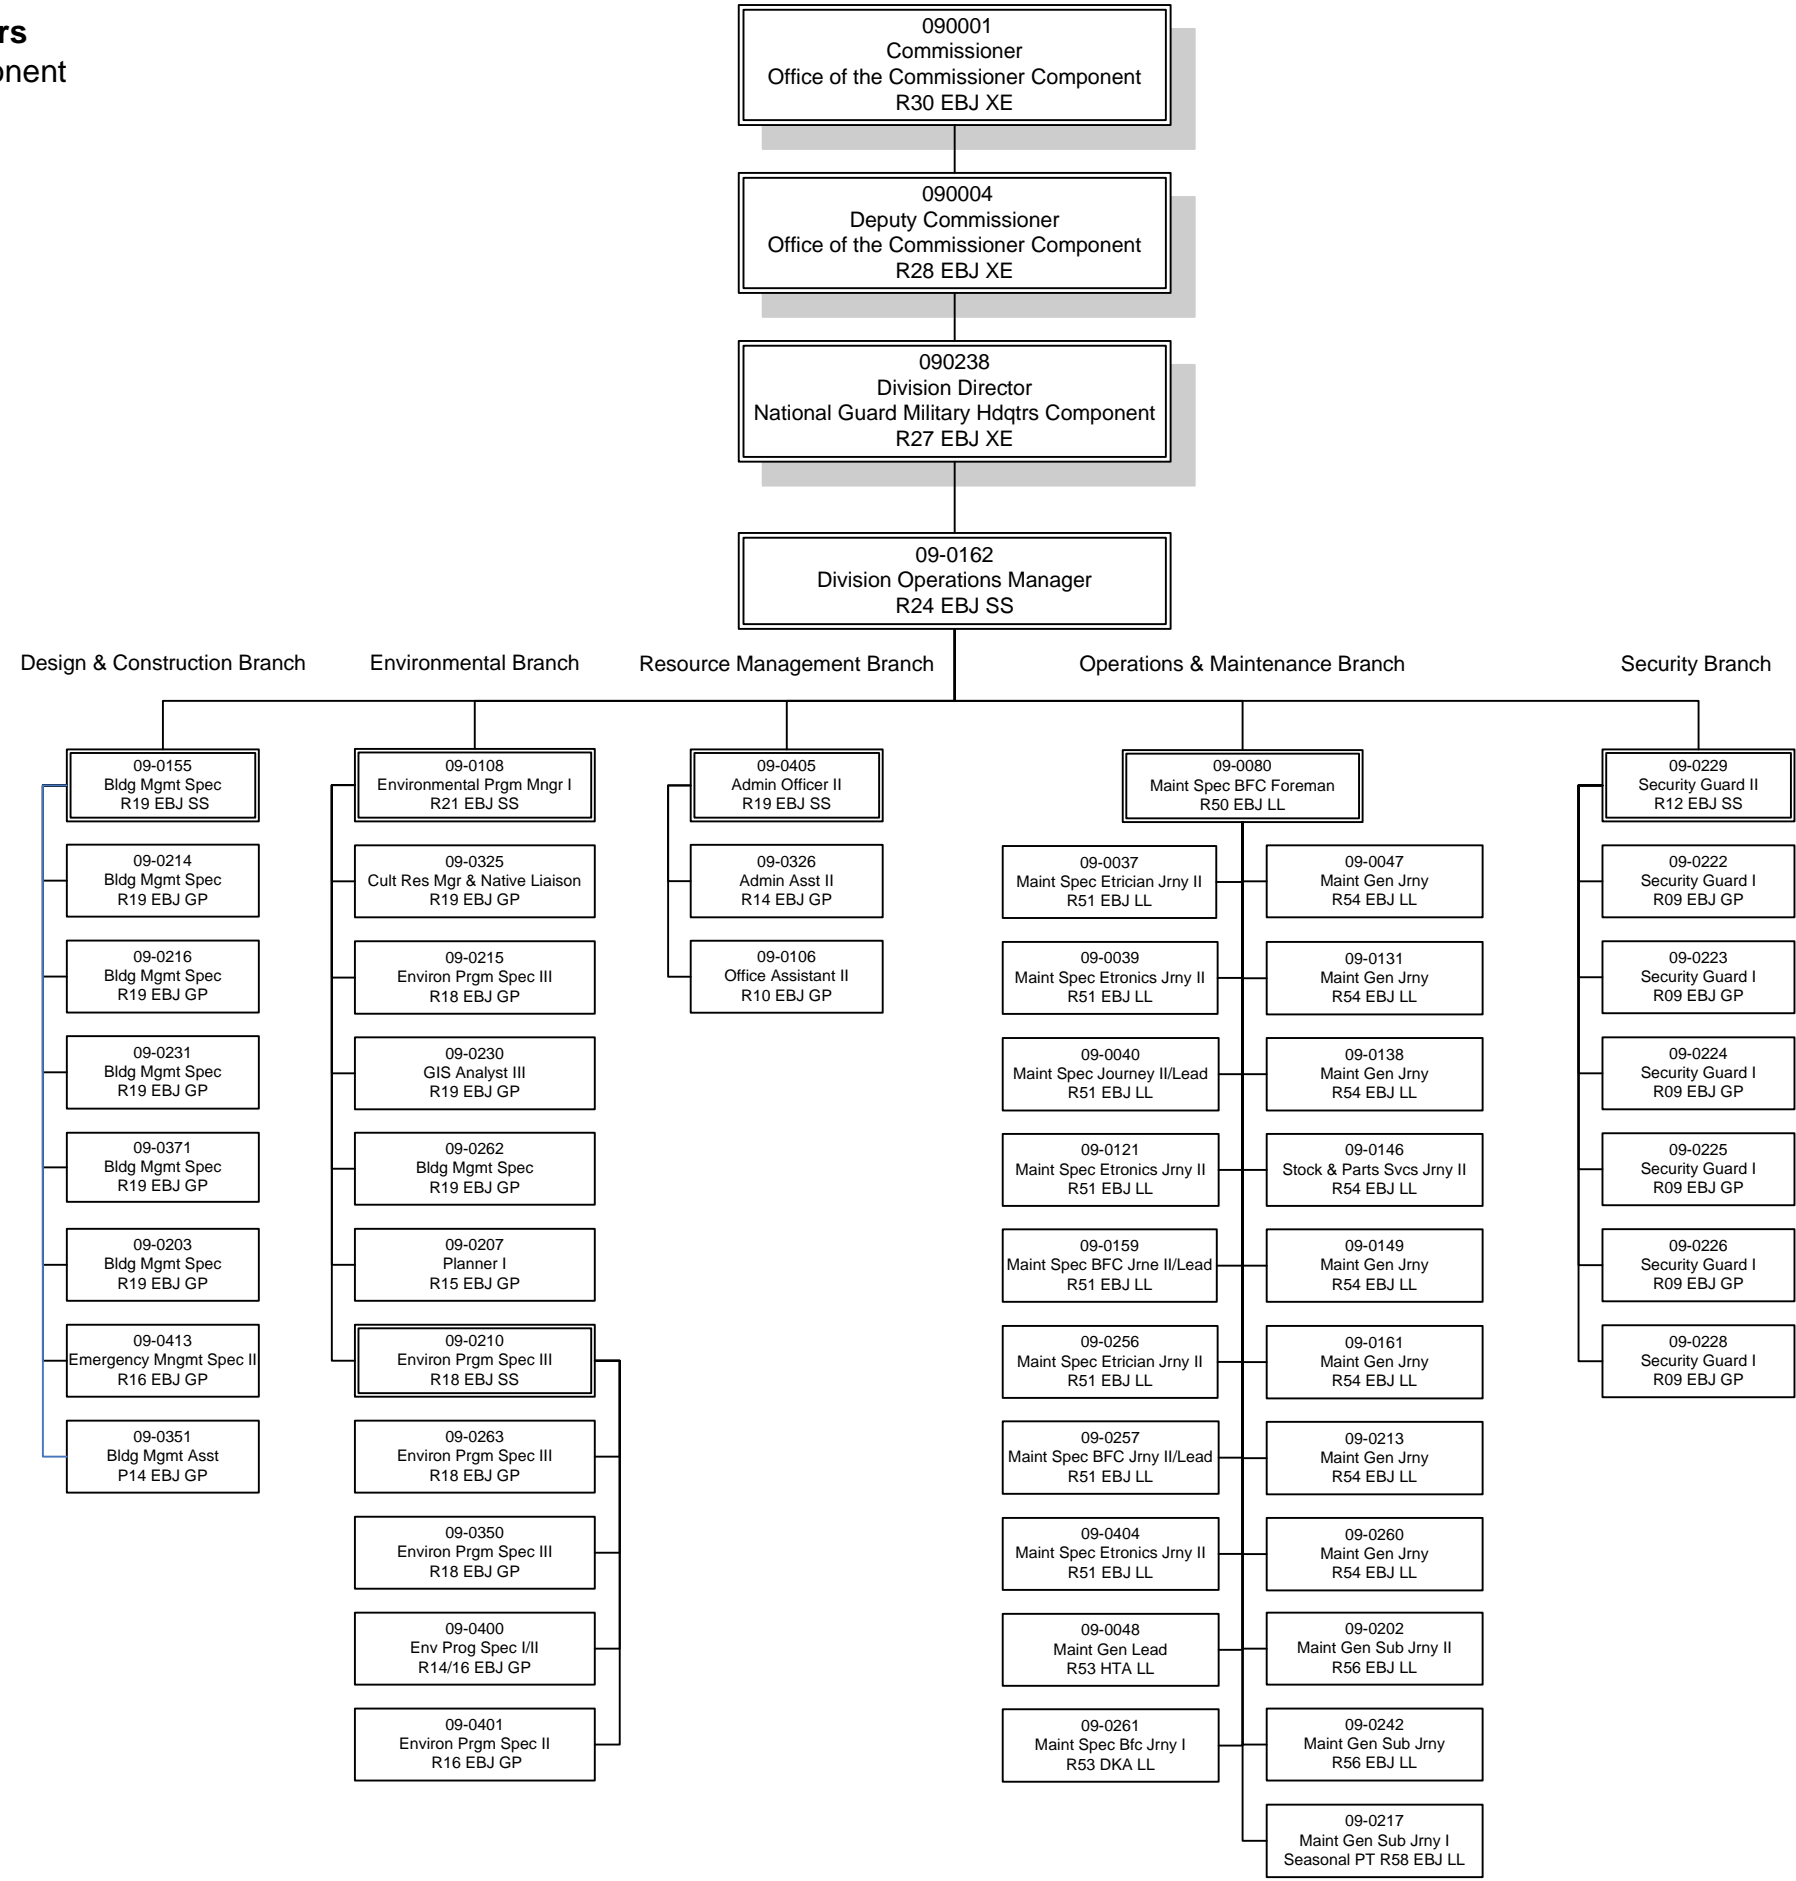

Department of Military & Veterans' Affairs
Army Guard Facilities Maintenance Component

Location Codes

DKA-Bethel
 EBJ-Joint Base Elmendorf-Richardson
 HTA-Nome

Bargaining Unit Codes

GP-General Gov't Employees
 LL-Labor, Trades & Crafts
 SS-Supervisory Employees
 XE-Exempt Executive