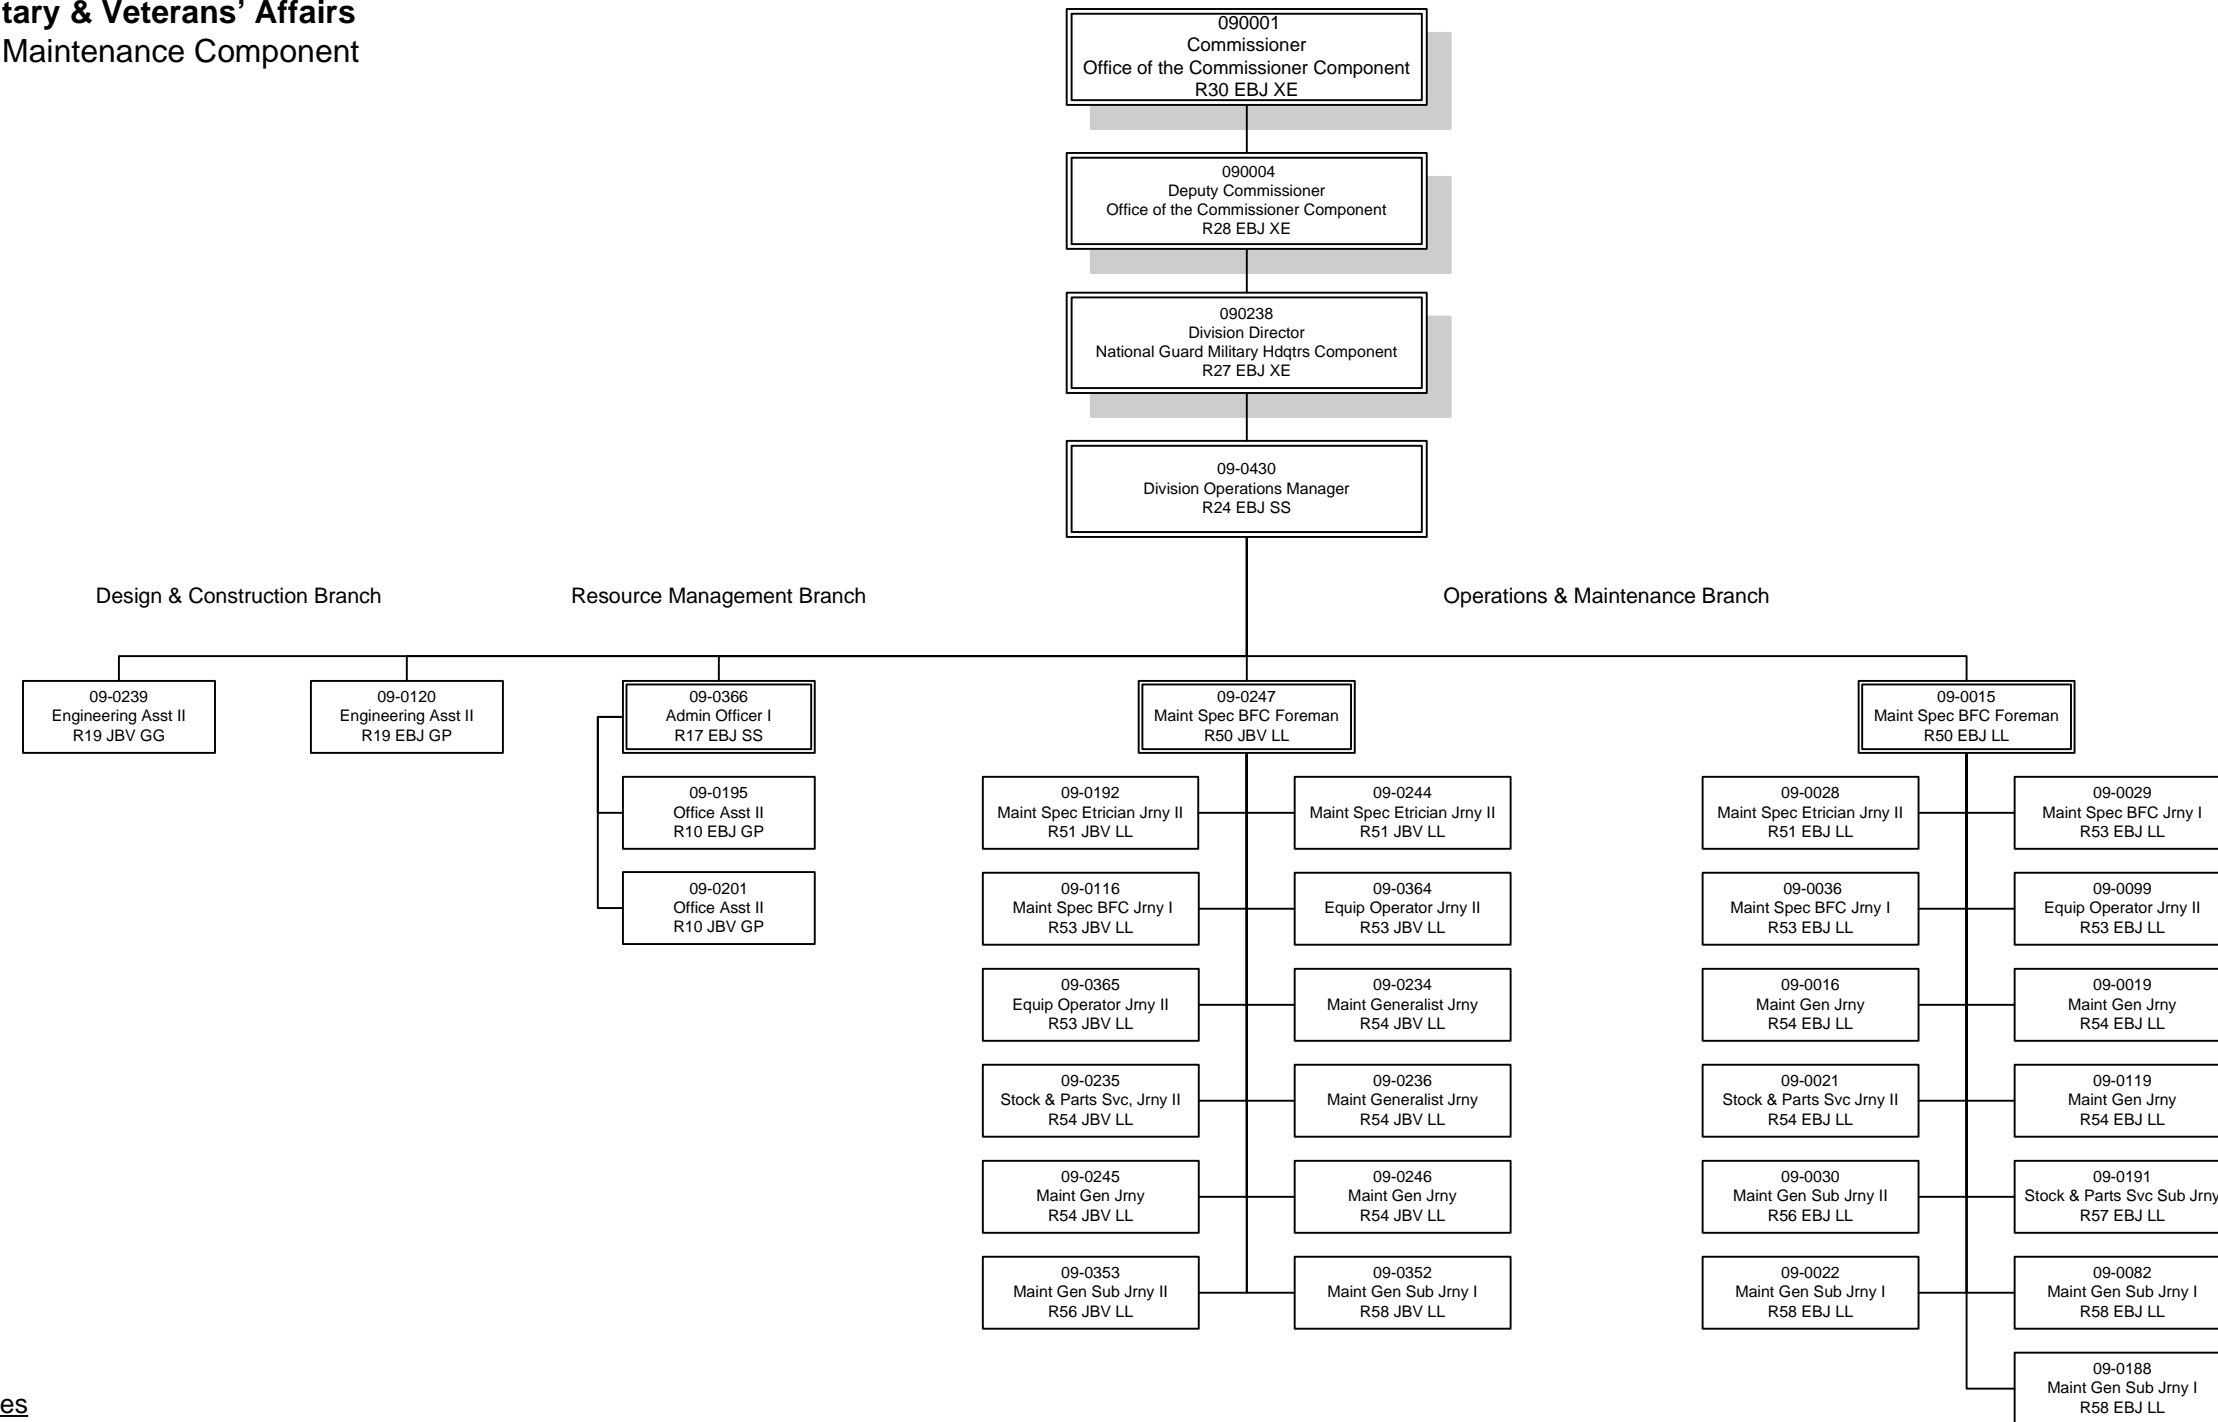

Department of Military & Veterans' Affairs
Air Guard Facilities Maintenance Component

Location Codes

EBJ-Joint Base Elmendorf-Richardson
 JBV-Eielson AFB

Bargaining Unit Codes

GG-General Gov't Employees
 GP-General Gov't Employees
 LL-Labor, Trades & Crafts
 SS-Supervisory Employees
 XE-Exempt Executive