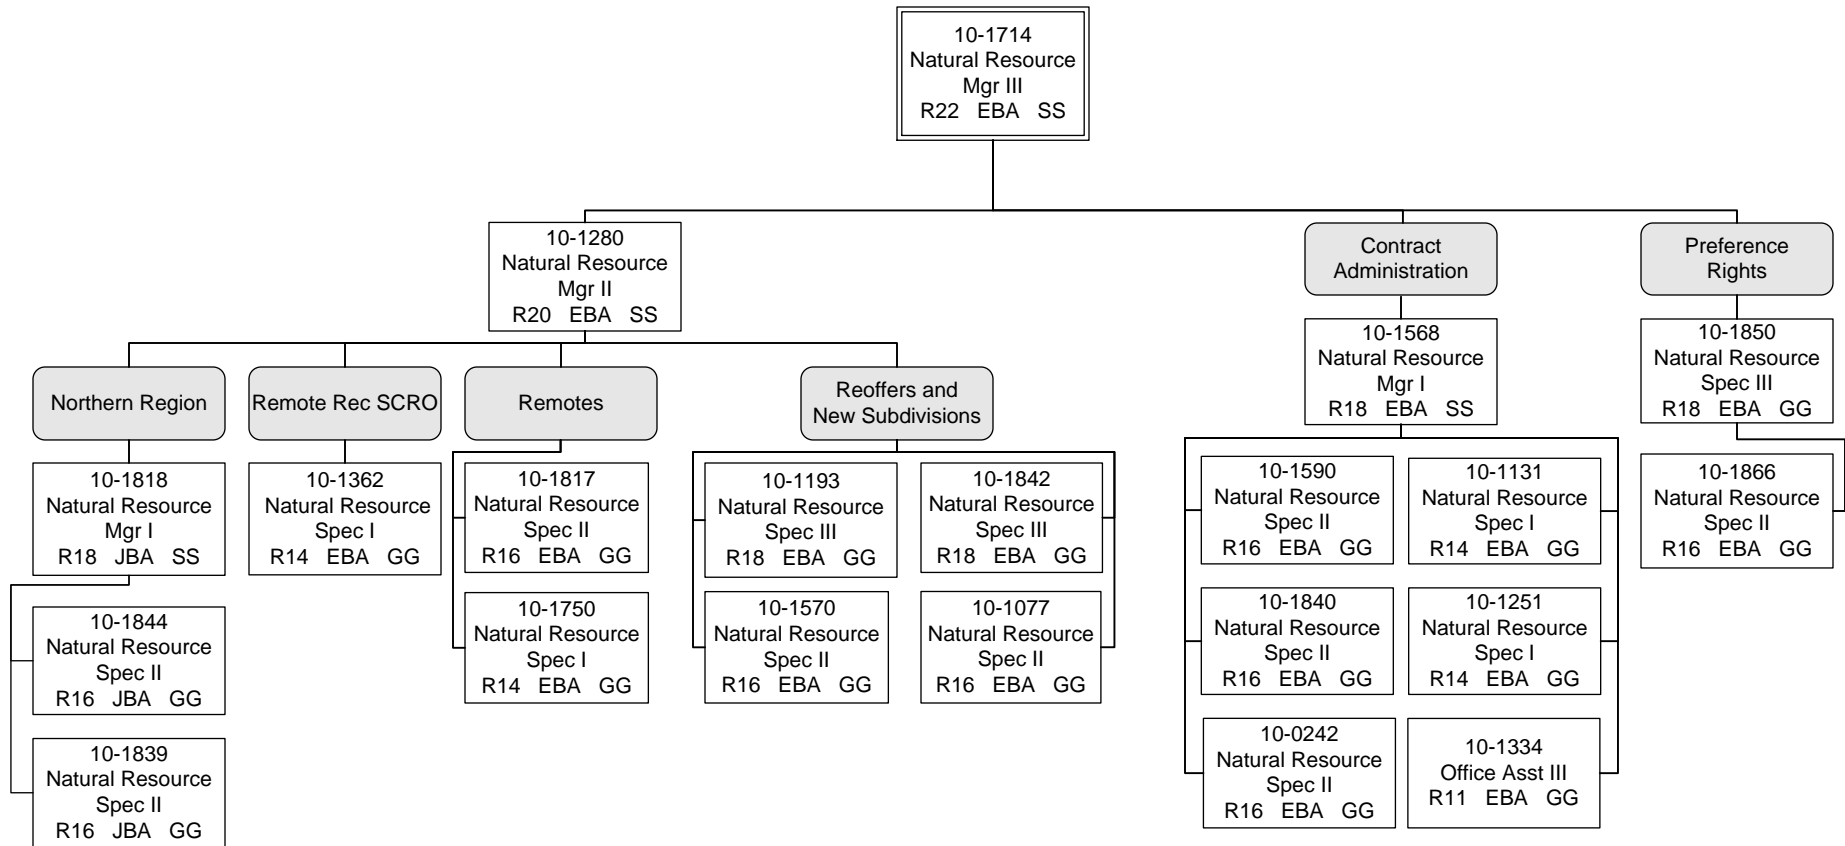

Land Sales and
Contract Administration

Department of Natural Resources
Mining, Land & Water
FY2015 Operating Budget

Mining

Department of Natural Resources
Mining, Land & Water
FY2015 Operating Budget

Water Development

Department of Natural Resources
Mining, Land & Water
FY2015 Operating Budget