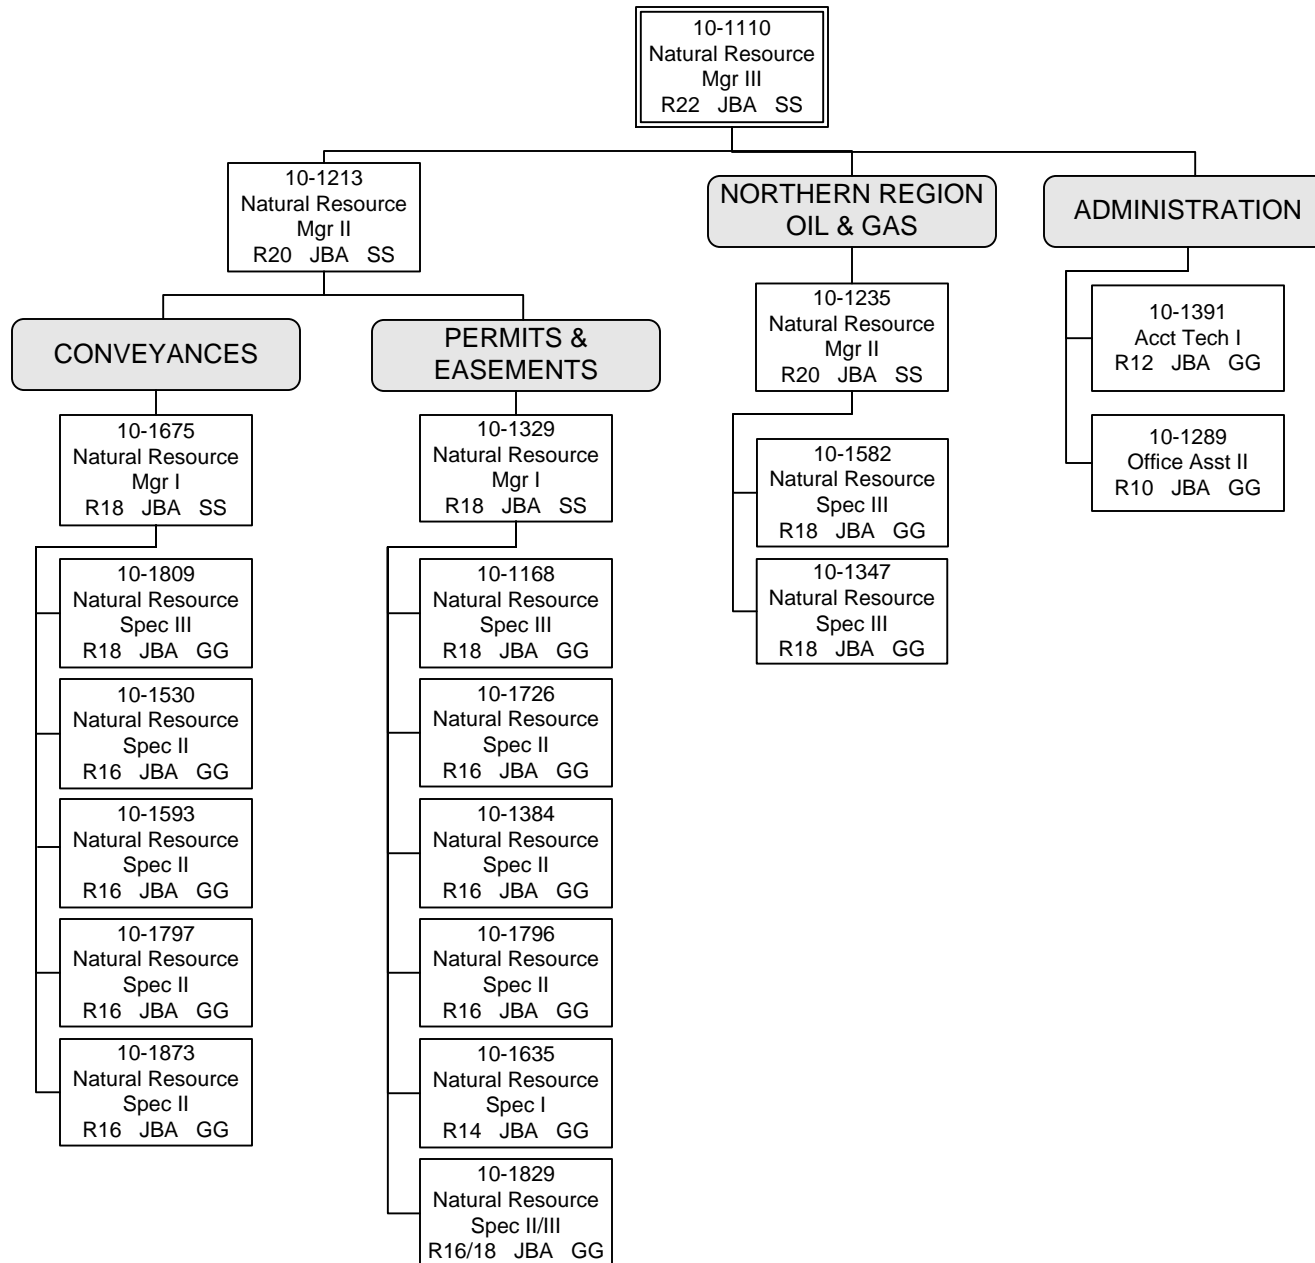

Land Sales and
Contract Administration

Department of Natural Resources
Mining, Land & Water
FY2015 Operating Budget

Mining

Department of Natural Resources
Mining, Land & Water
FY2015 Operating Budget

Water Development

Department of Natural Resources
Mining, Land & Water
FY2015 Operating Budget