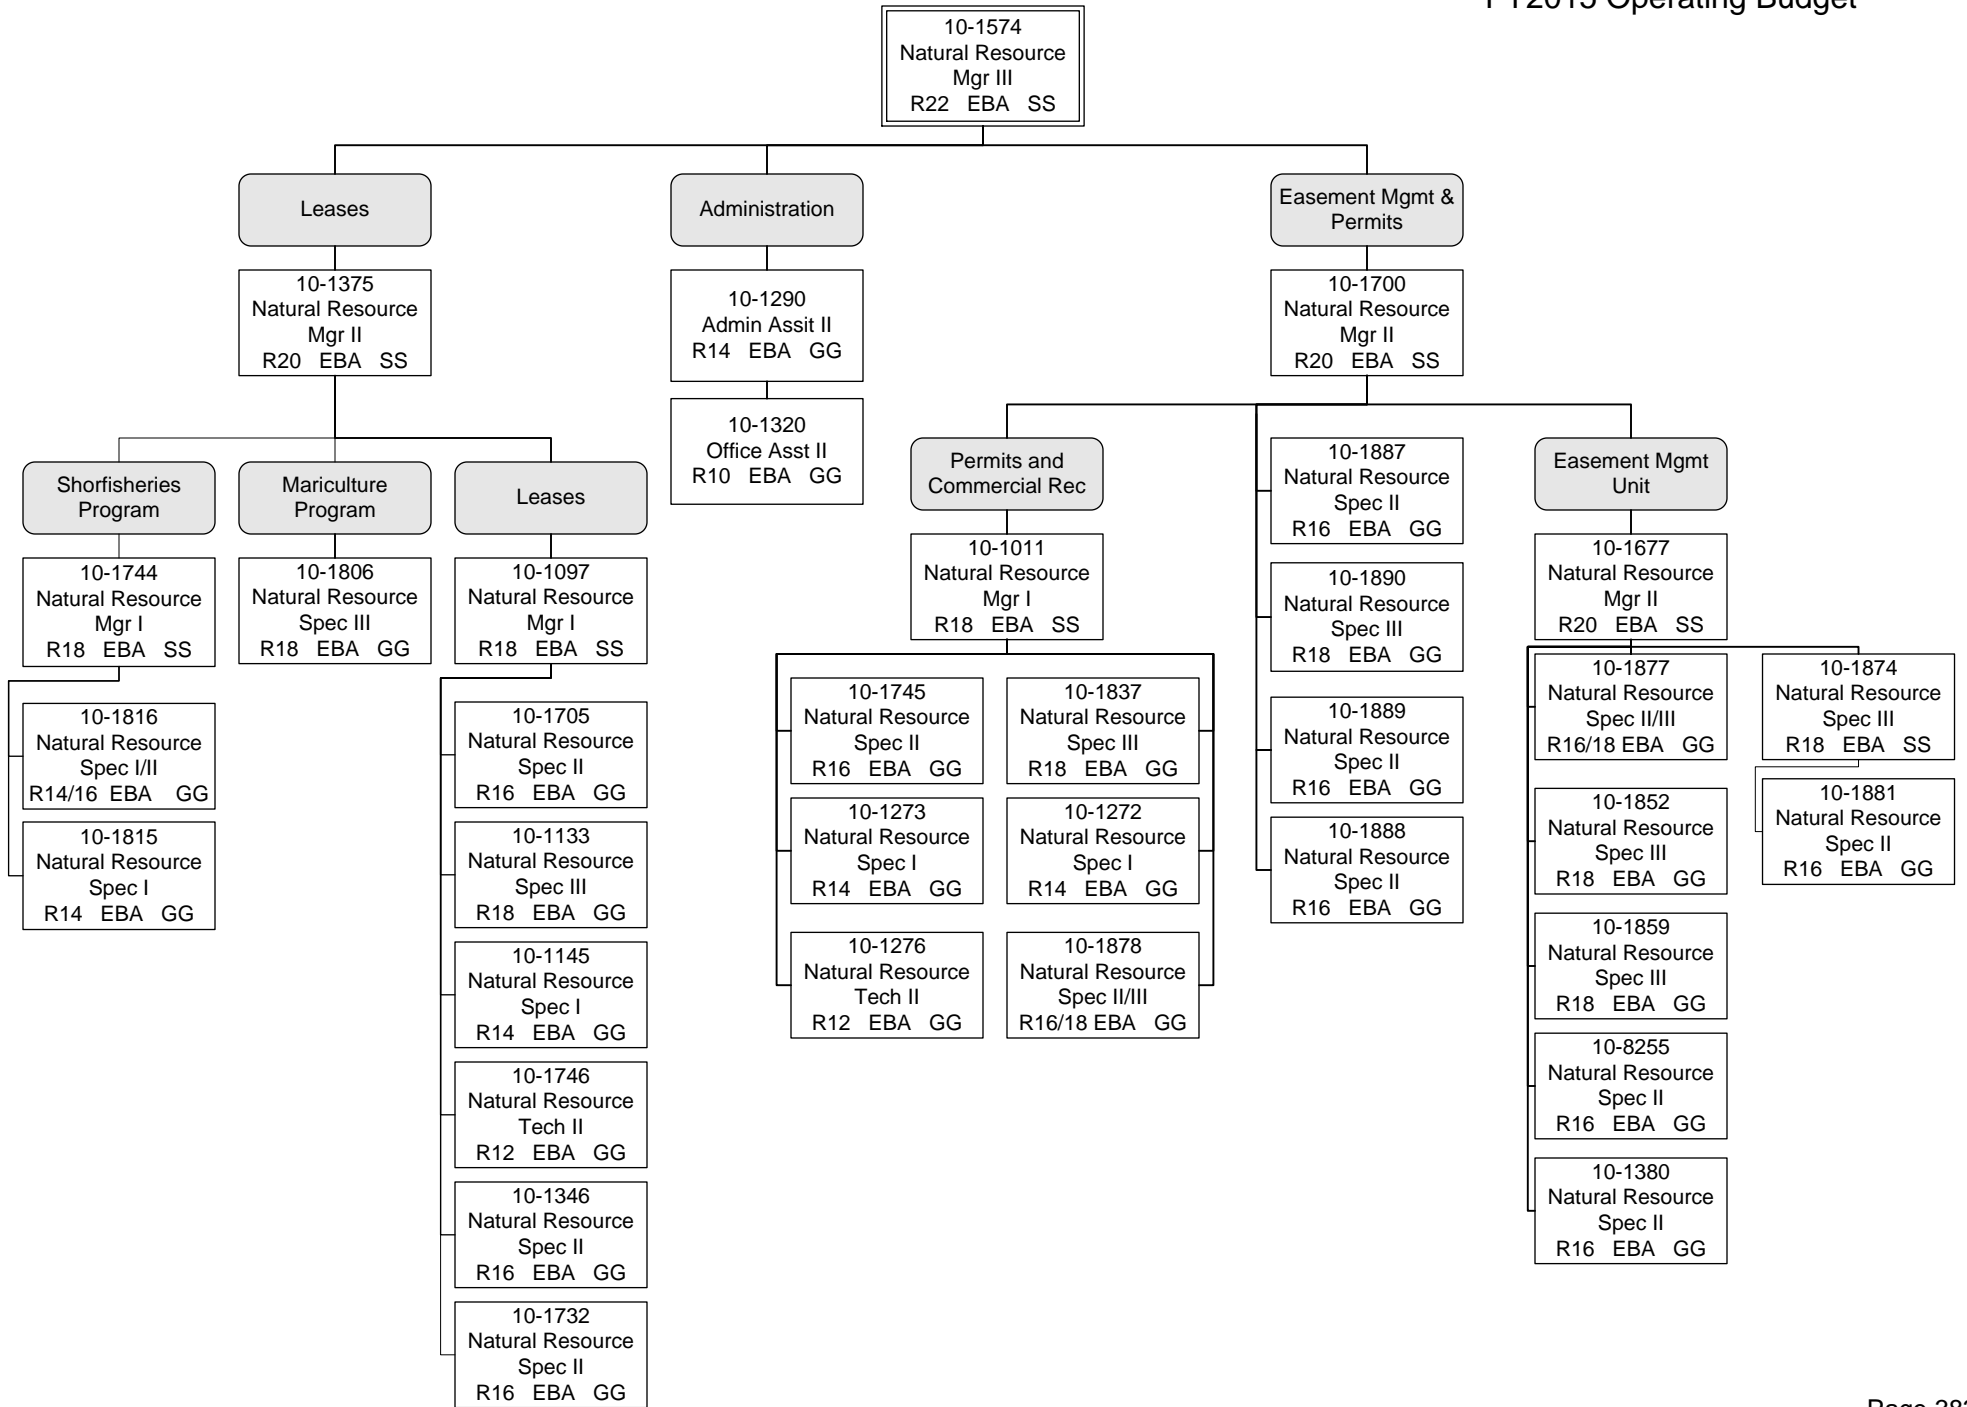

Land Sales and
Contract Administration

Department of Natural Resources
Mining, Land & Water
FY2015 Operating Budget

Mining

Department of Natural Resources
Mining, Land & Water
FY2015 Operating Budget

Water Development

Department of Natural Resources
Mining, Land & Water
FY2015 Operating Budget