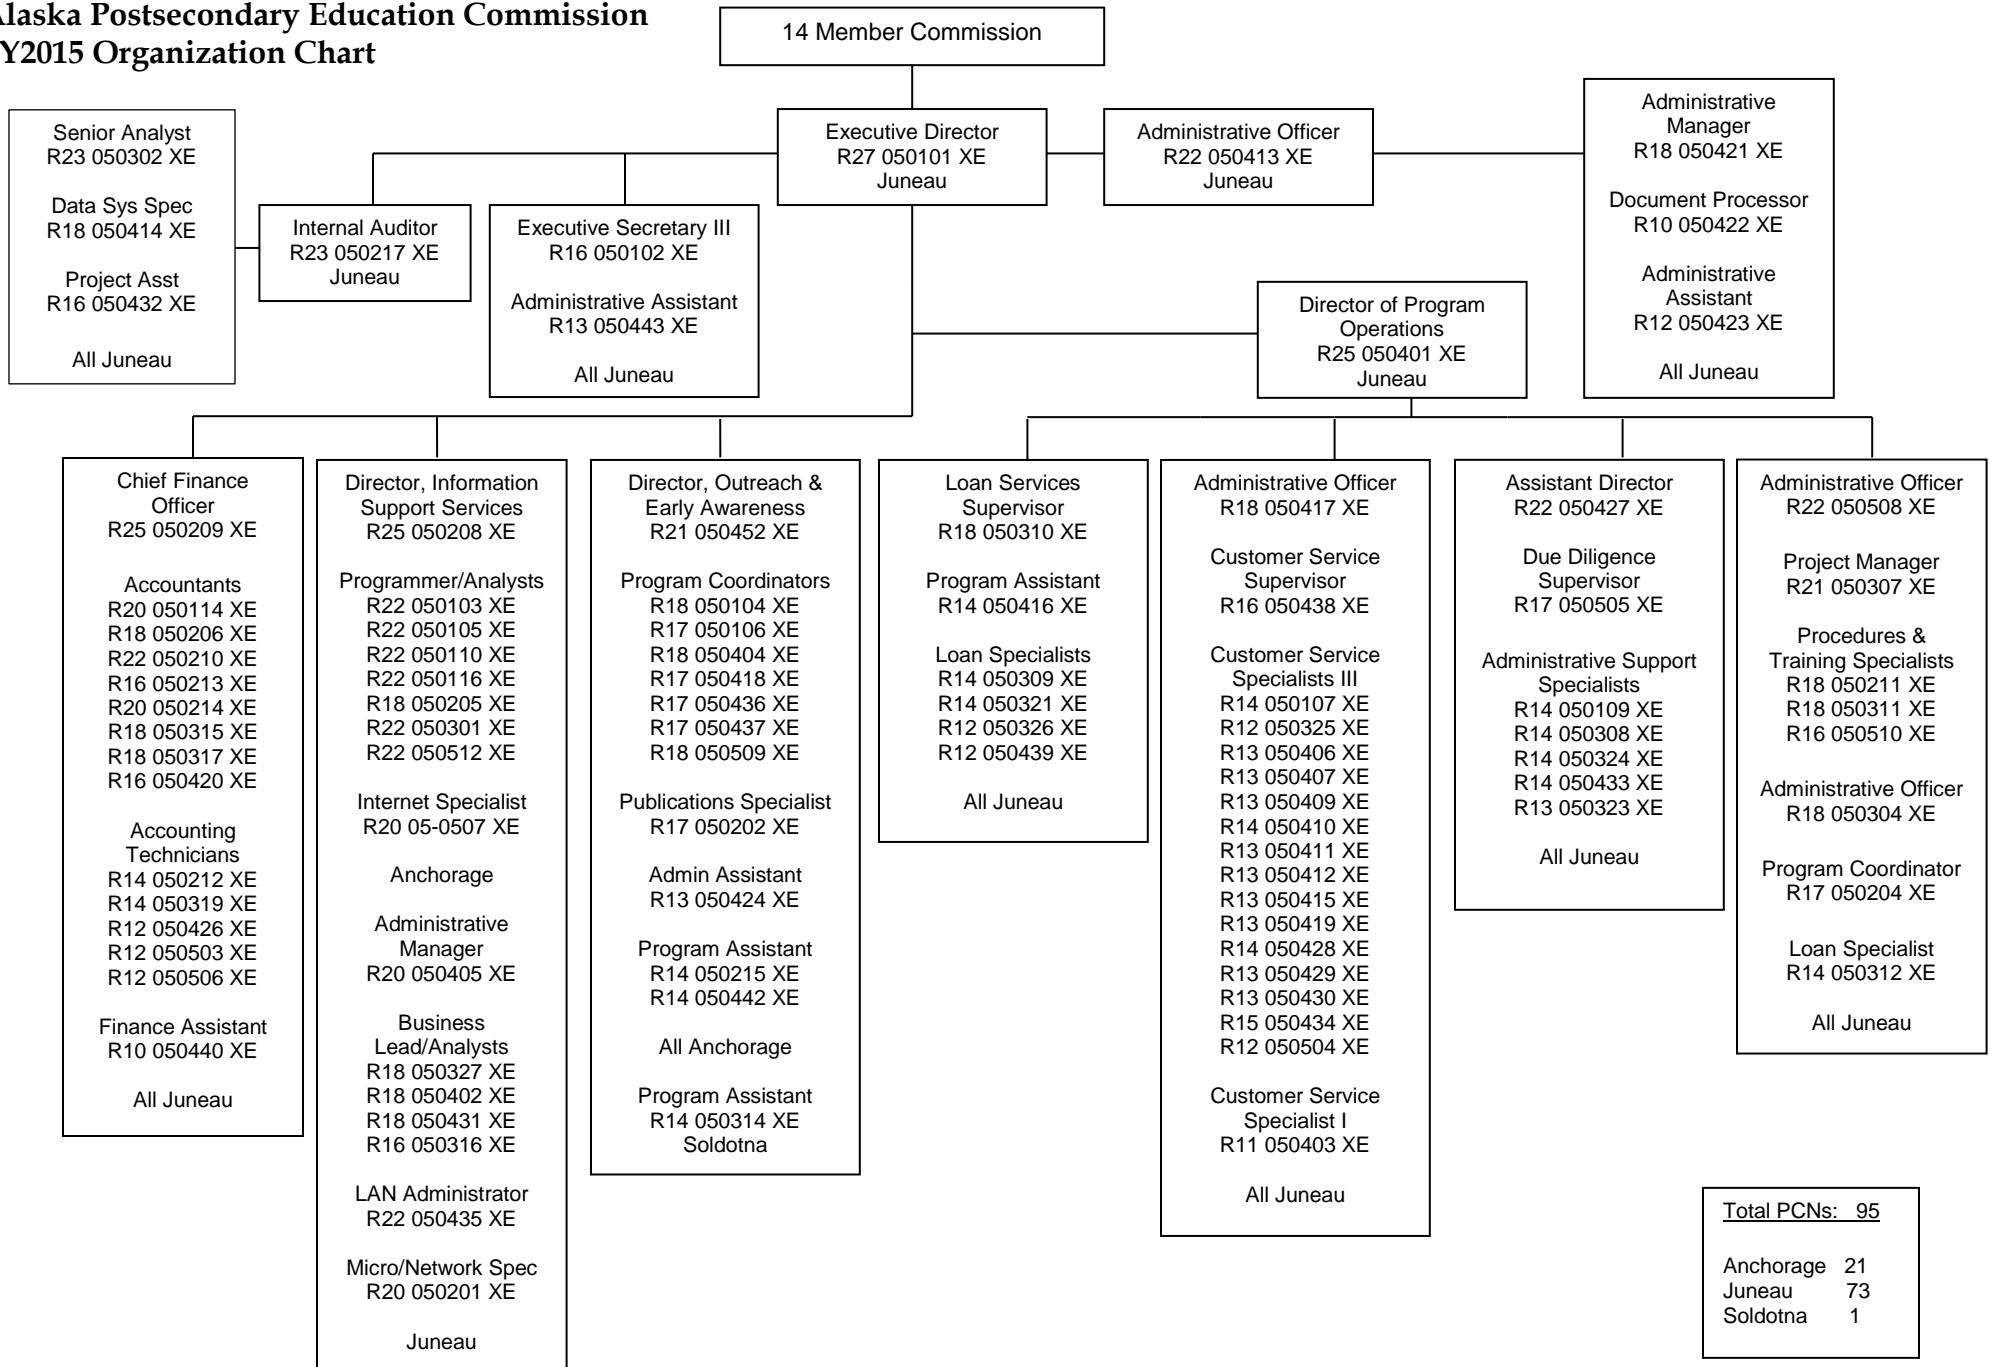

Alaska Postsecondary Education Commission FY2015 Organization Chart

Total PCNs: 95	
Anchorage	21
Juneau	73
Soldotna	1