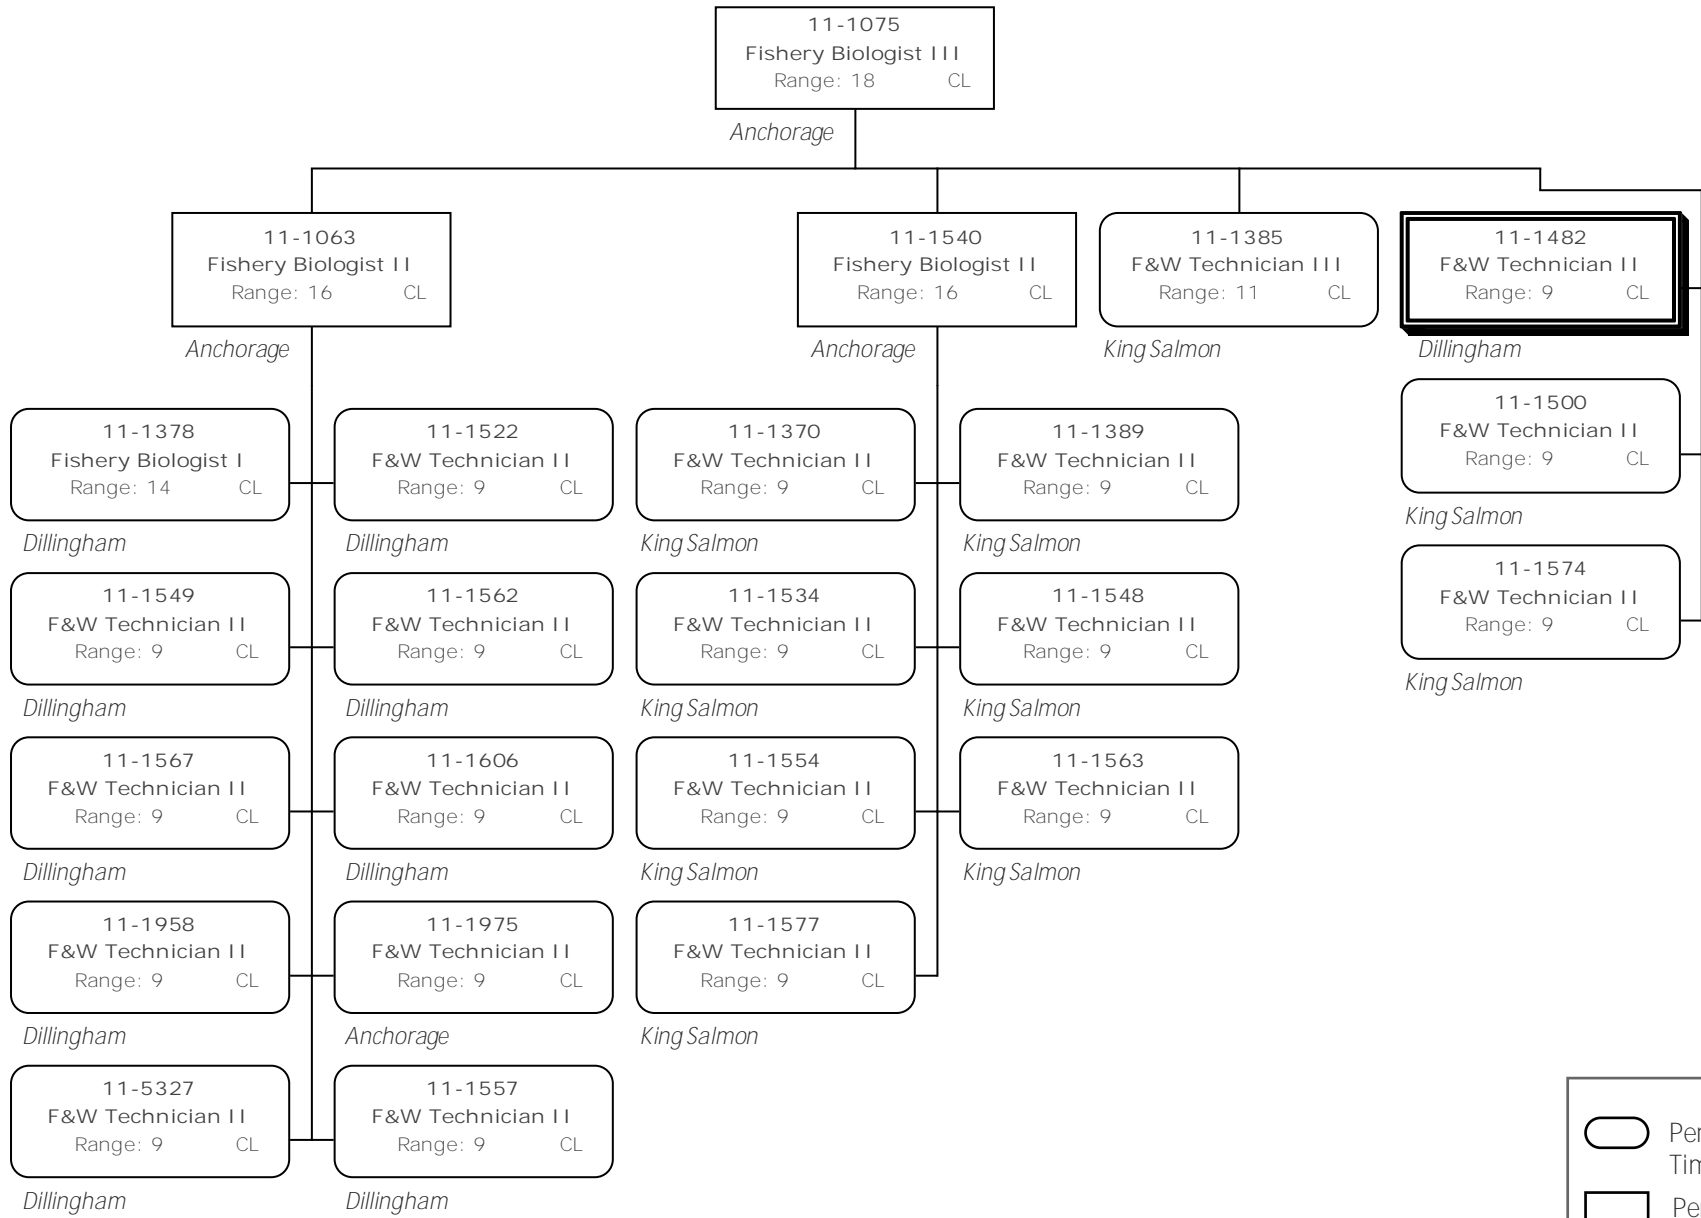

Division of Commercial Fisheries
1943 - Special Projects Component
FY2015 Governor's Request