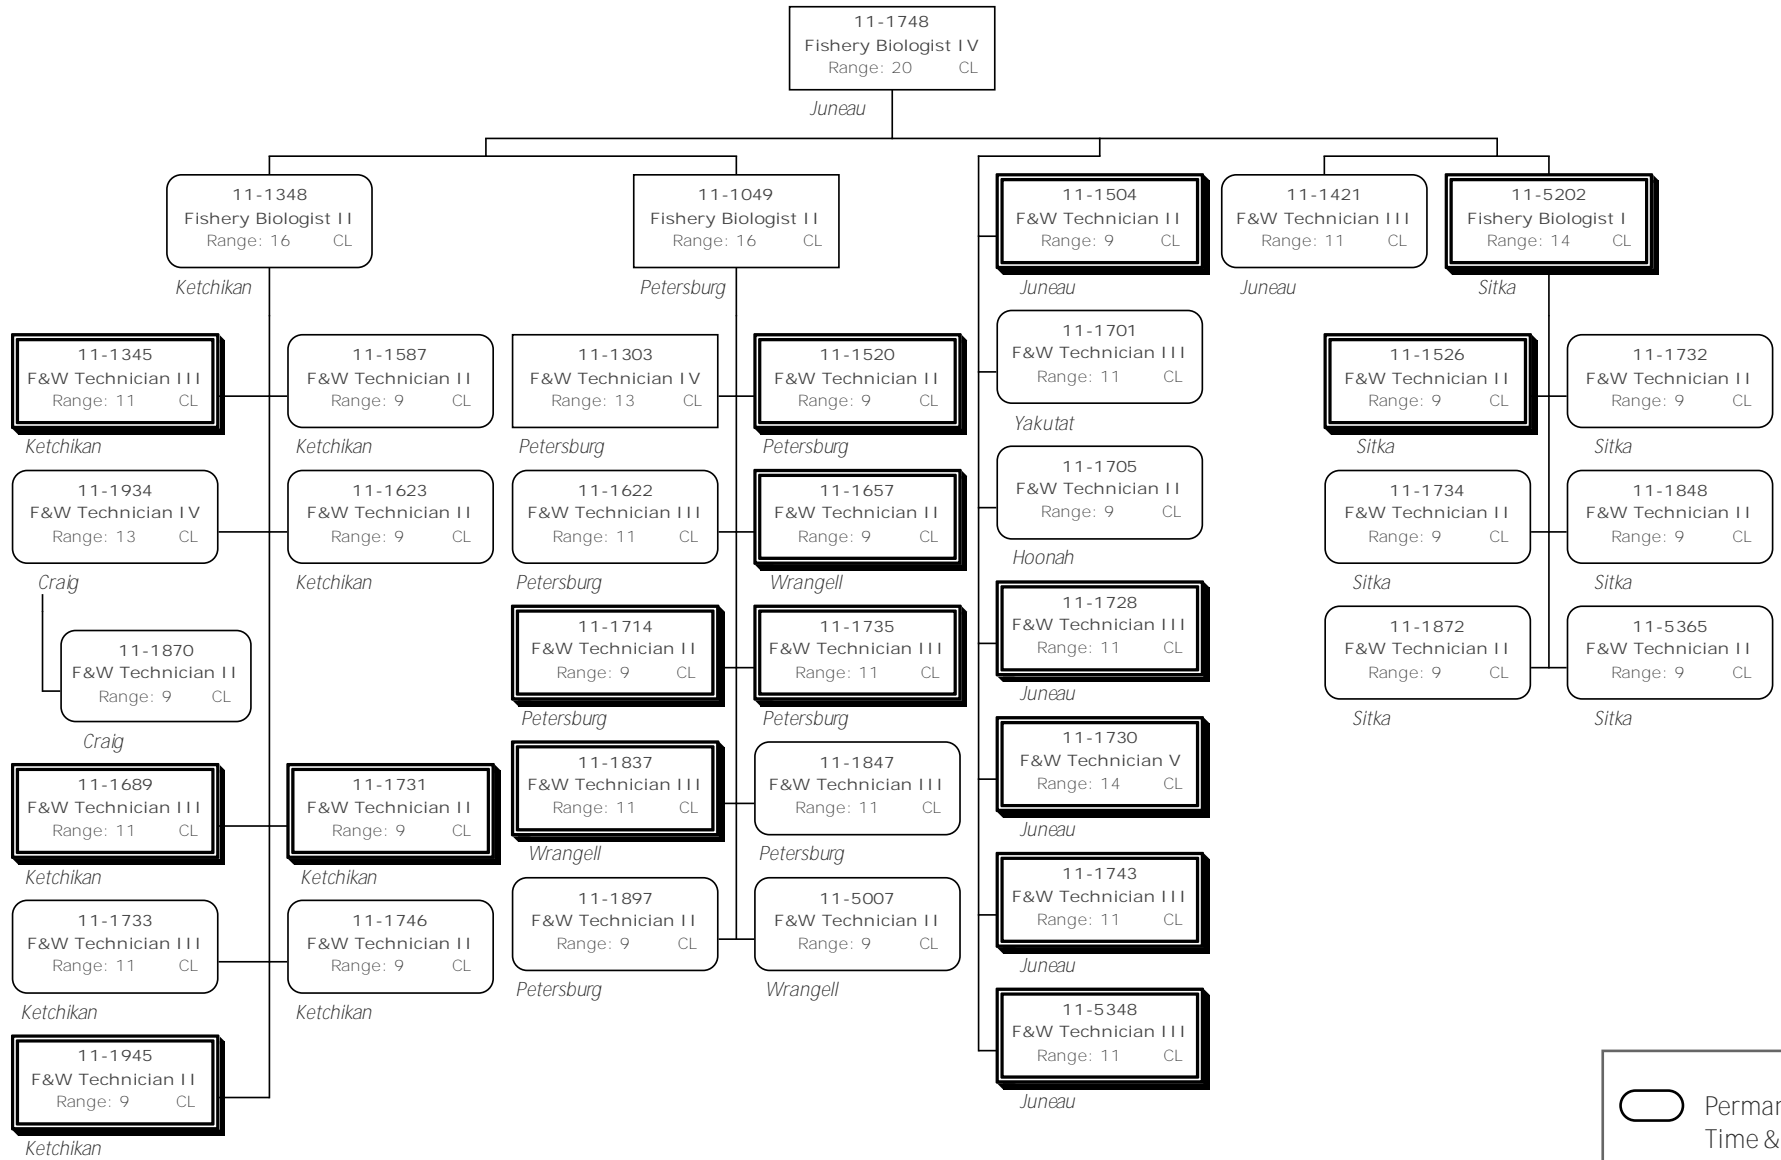

Division of Commercial Fisheries
1943 - Special Projects Component
FY2015 Governor's Request