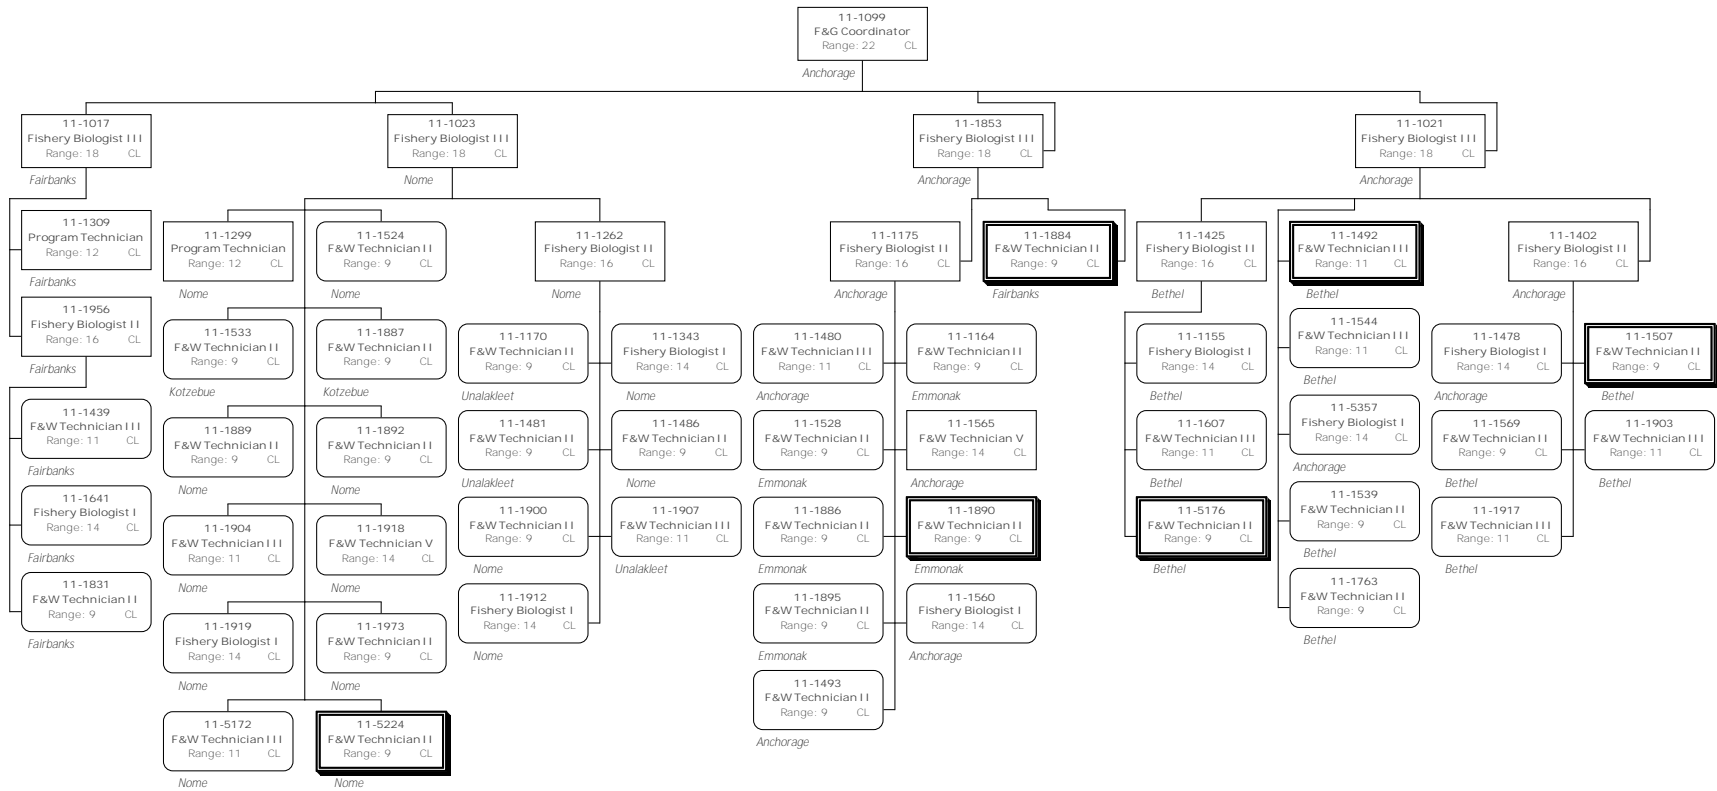

Division of Commercial Fisheries
1943 - Special Projects Component
FY2015 Governor's Request