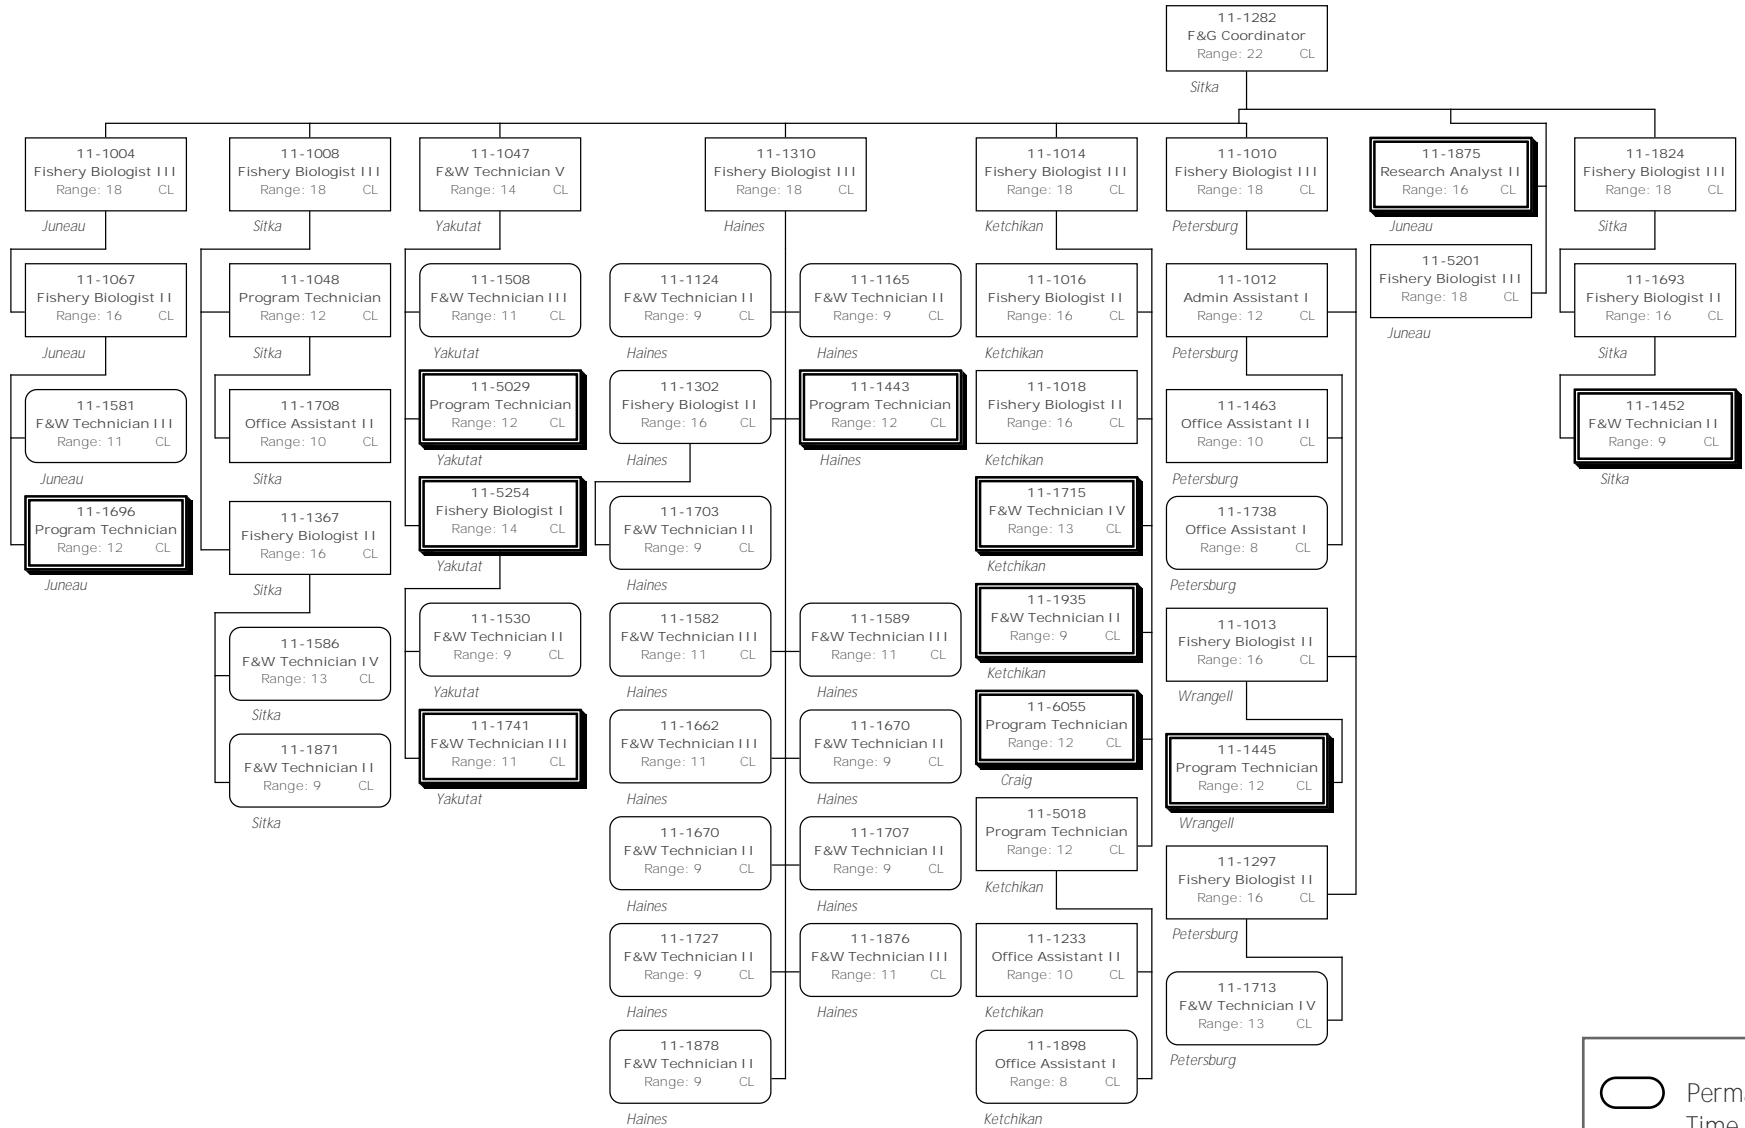

Division of Commercial Fisheries
1943 - Special Projects Component
FY2015 Governor's Request

- Permanent Part-Time & Seasonal
- Permanent Full-time
- Special Projects