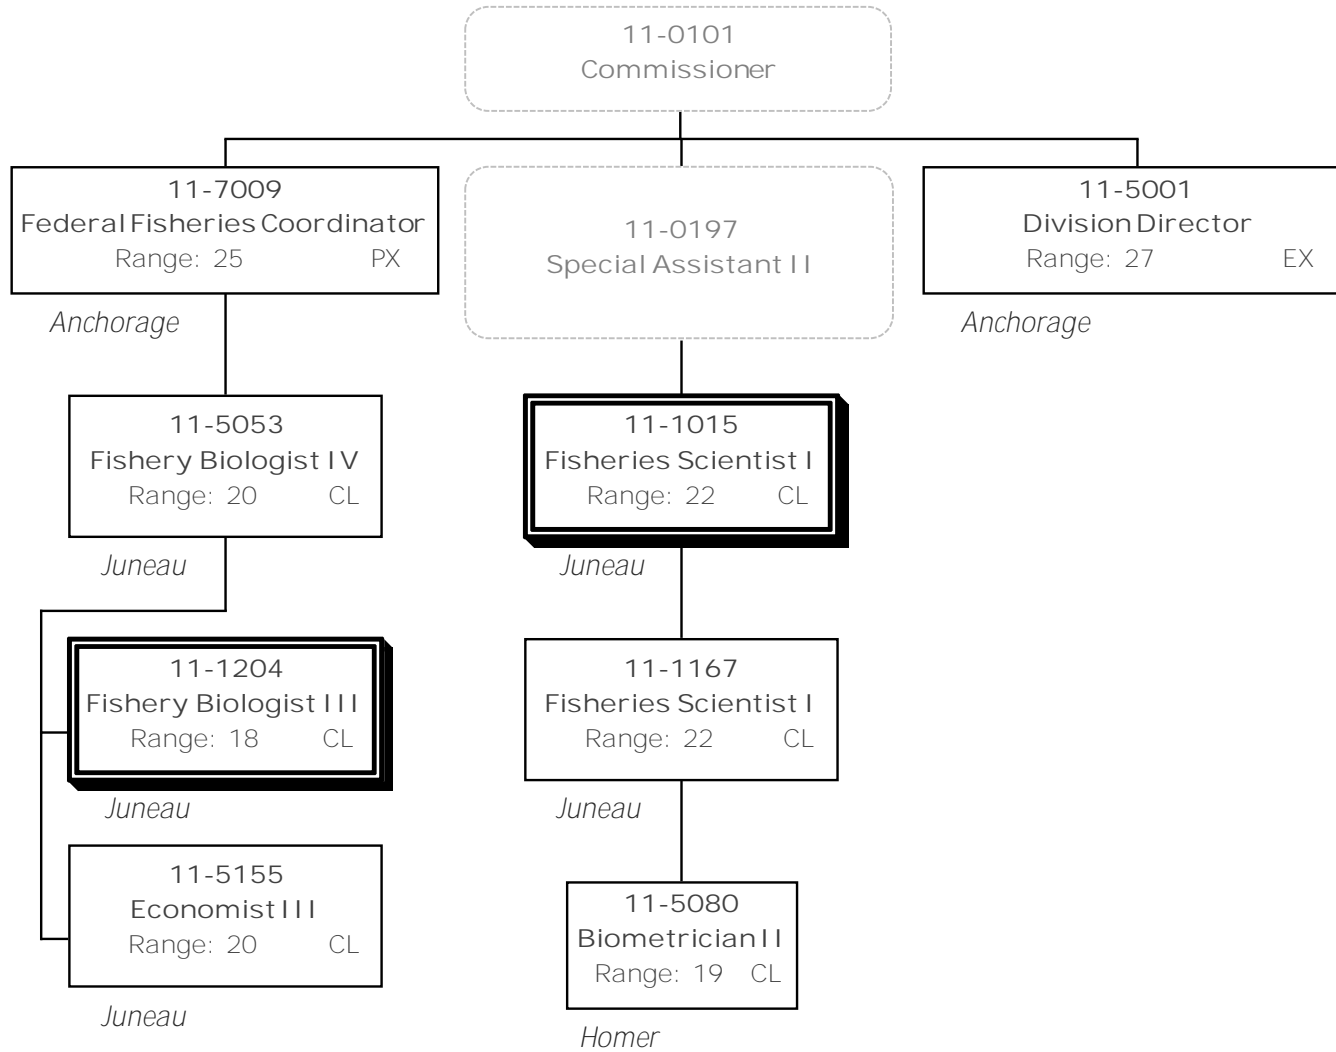

Division of Commercial Fisheries
 1943 - Special Projects Component
 FY2015 Governor's Request

Division of Commercial Fisheries
 1943 - Special Projects Component
 FY2015 Governor's Request

- Permanent Part-Time & Seasonal
- Permanent Full-time
- Special Projects