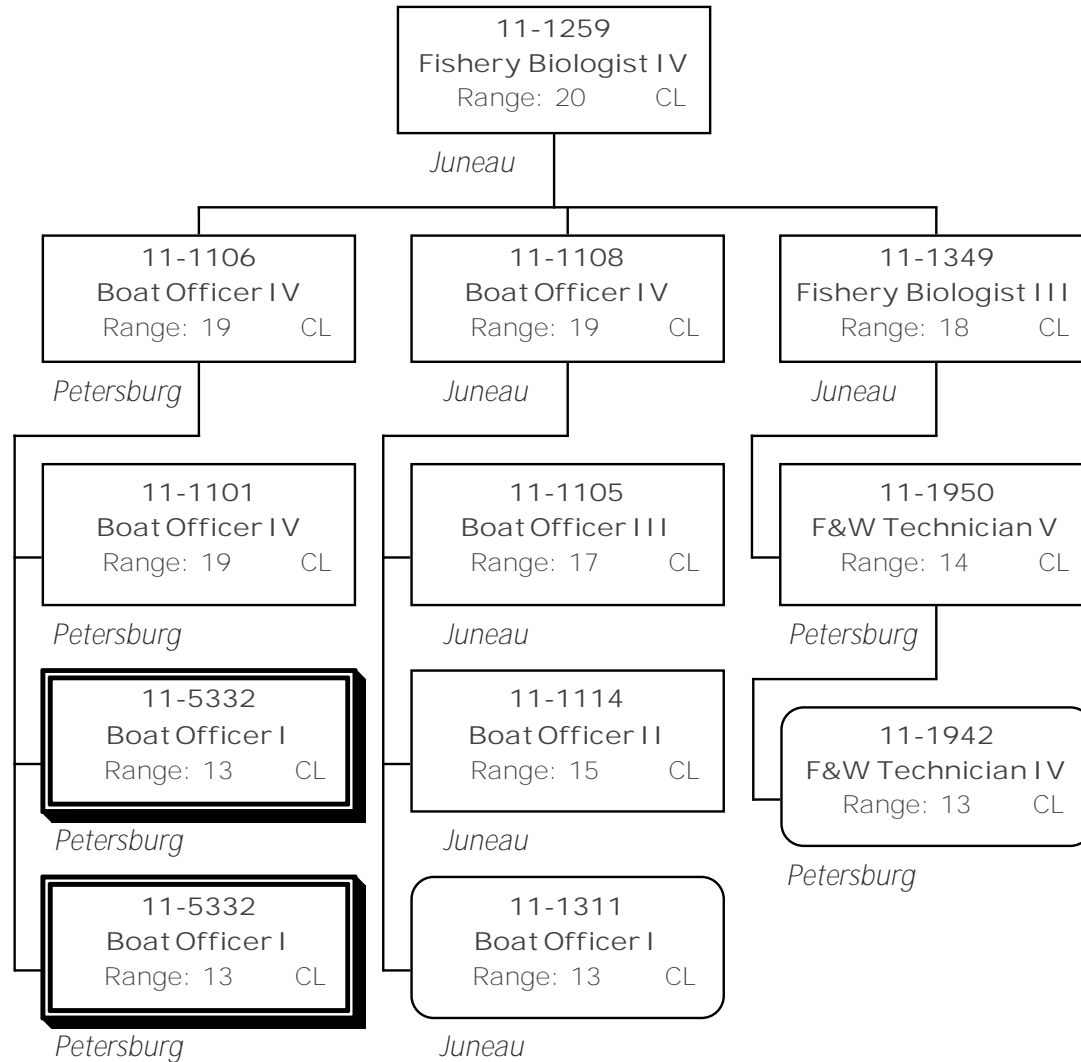

Division of Commercial Fisheries
1943 - Special Projects Component
FY2015 Governor's Request