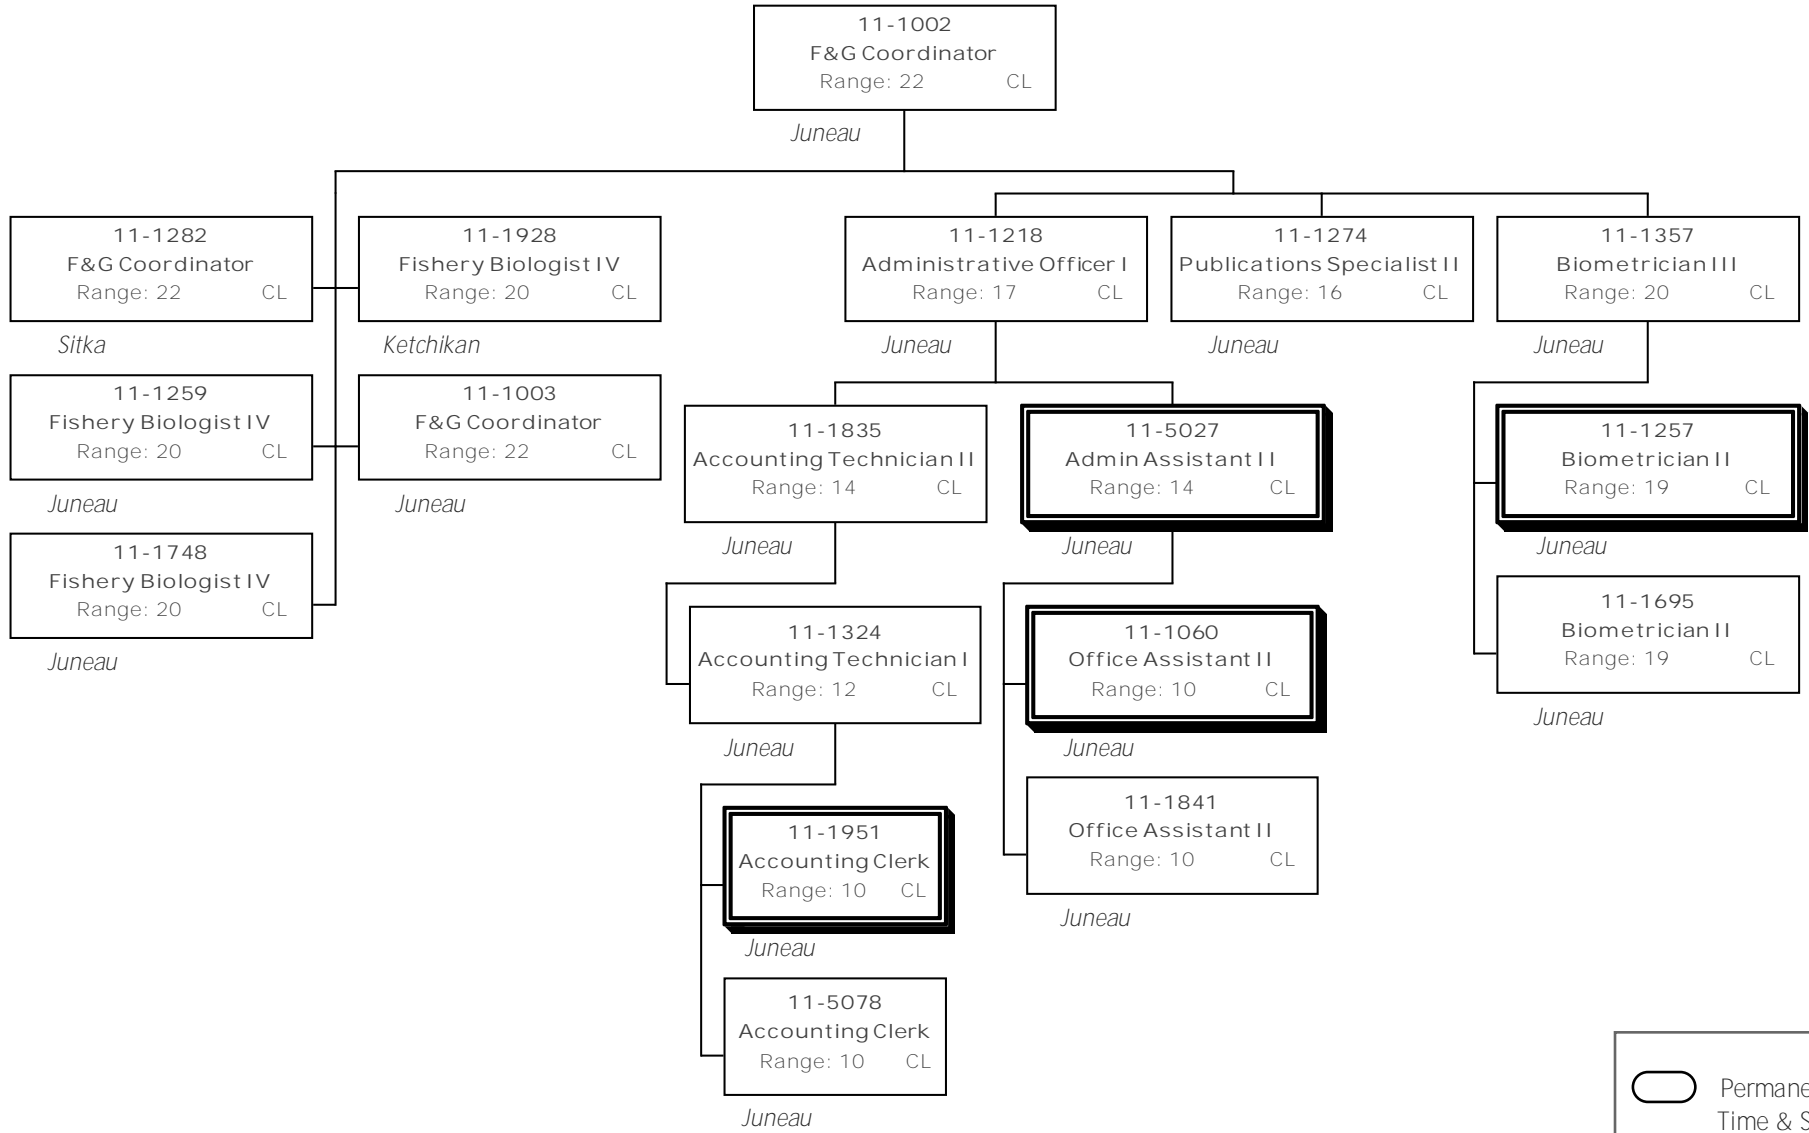

Division of Commercial Fisheries
1943 - Special Projects Component
FY2015 Governor's Request