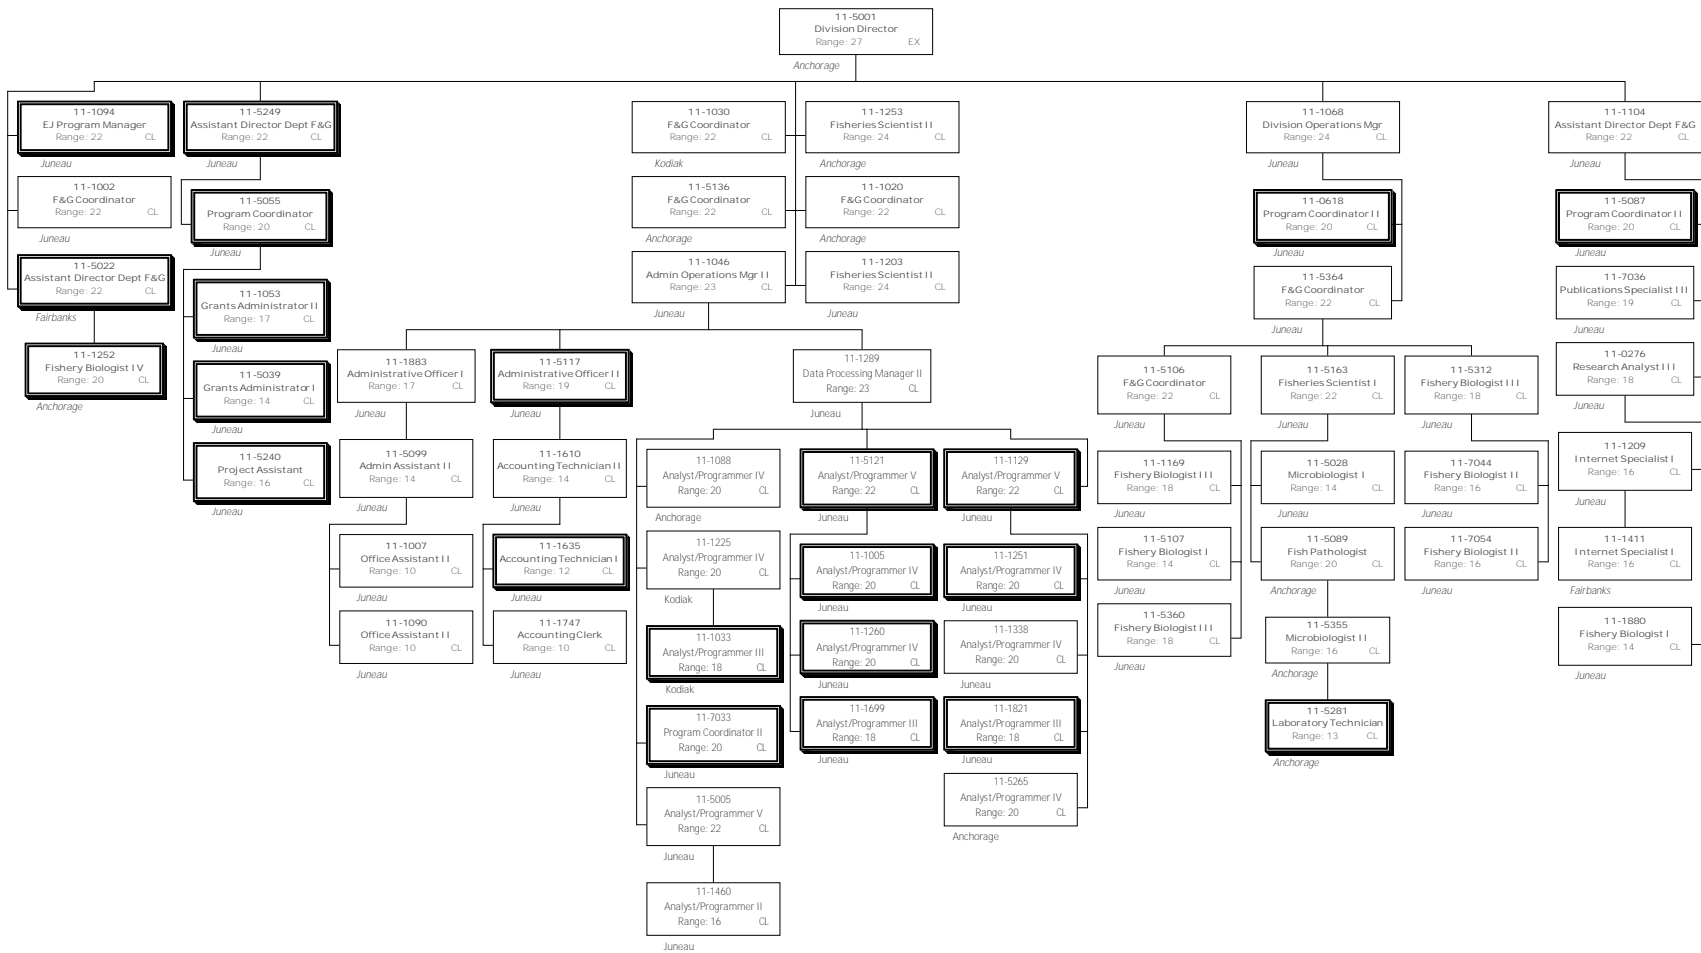

Division of Commercial Fisheries
 1943 - Special Projects Component
 FY2015 Governor's Request

Division of Commercial Fisheries
 1943 - Special Projects Component
 FY2015 Governor's Request

- Permanent Part-Time & Seasonal
- Permanent Full-time
- Special Projects