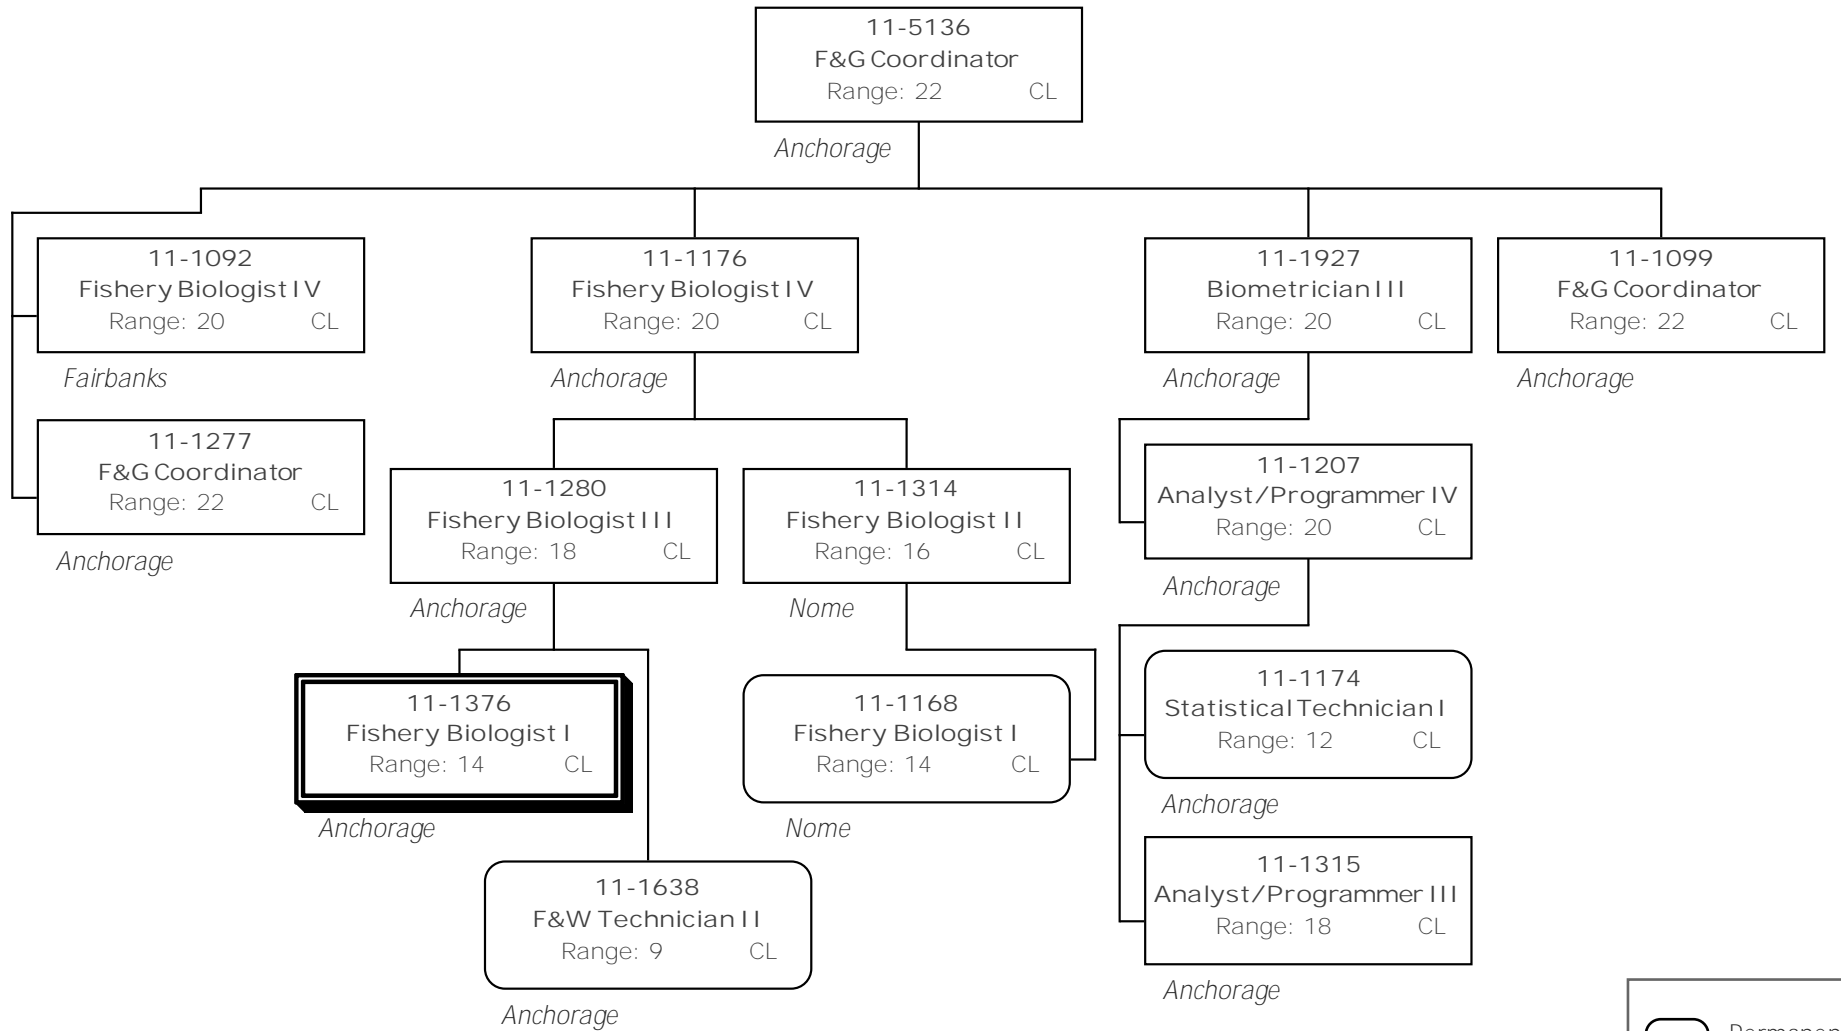

Division of Commercial Fisheries
1943 - Special Projects Component
FY2015 Governor's Request