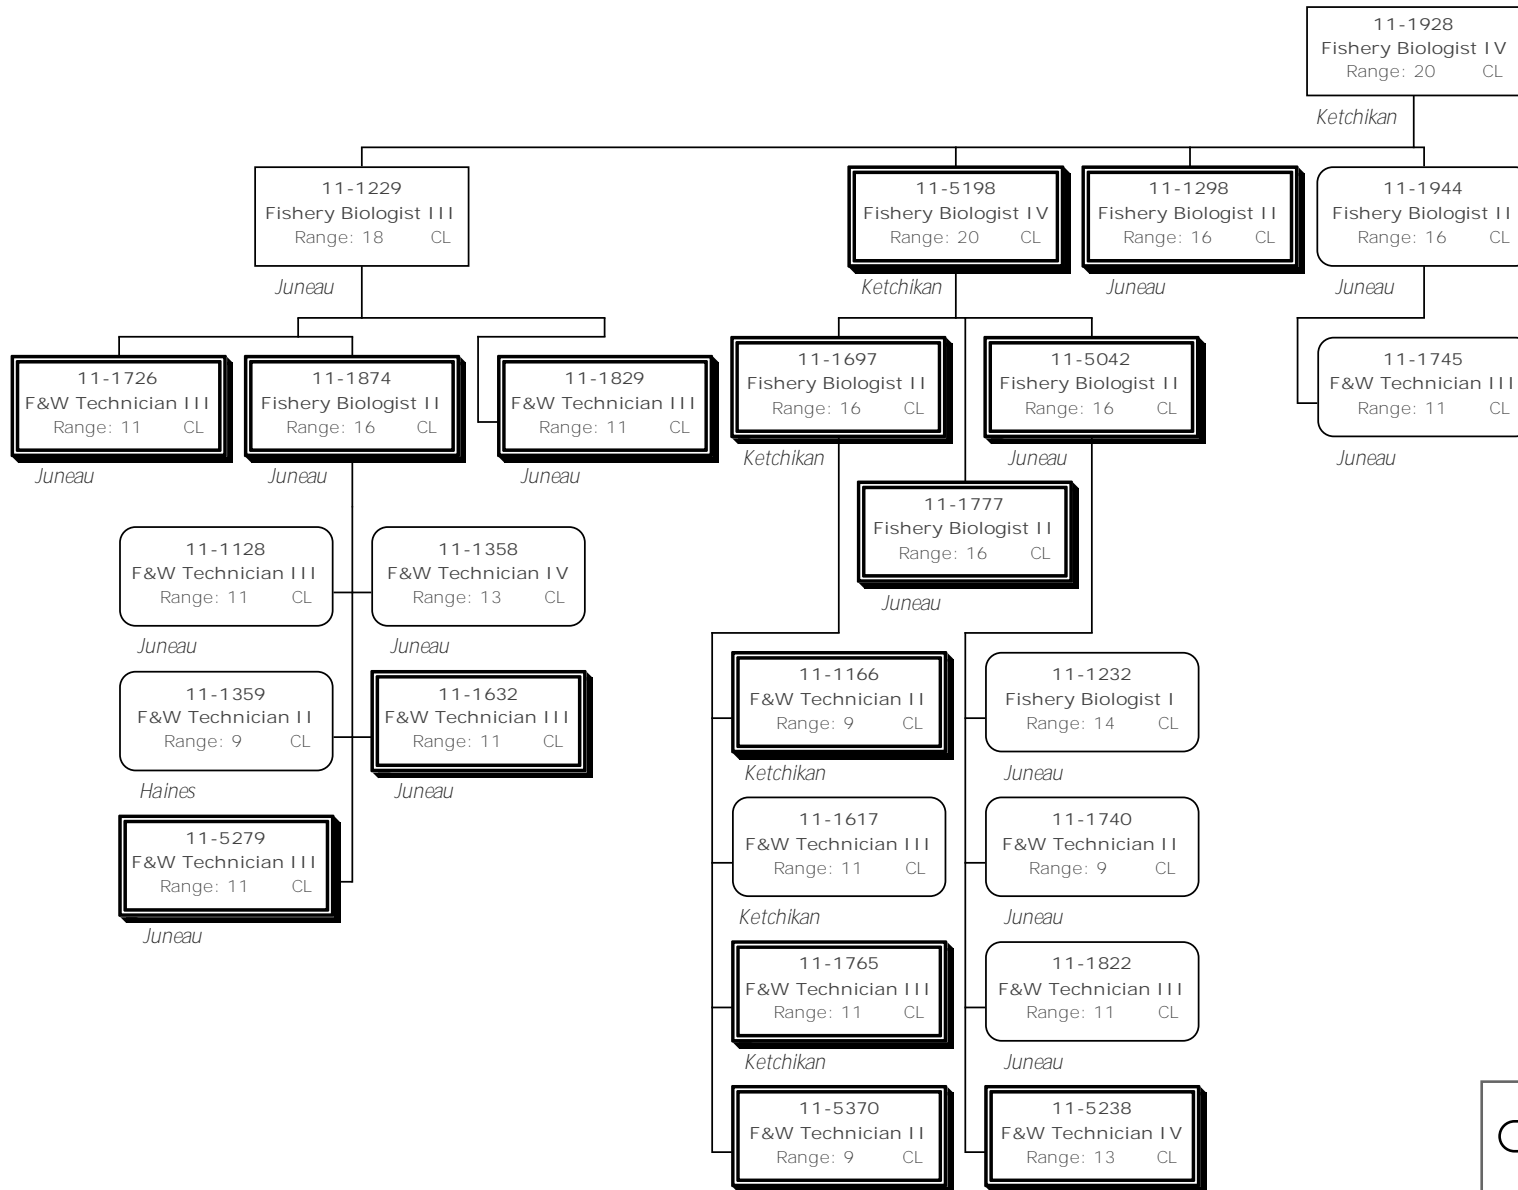

Division of Commercial Fisheries
1943 - Special Projects Component
FY2015 Governor's Request