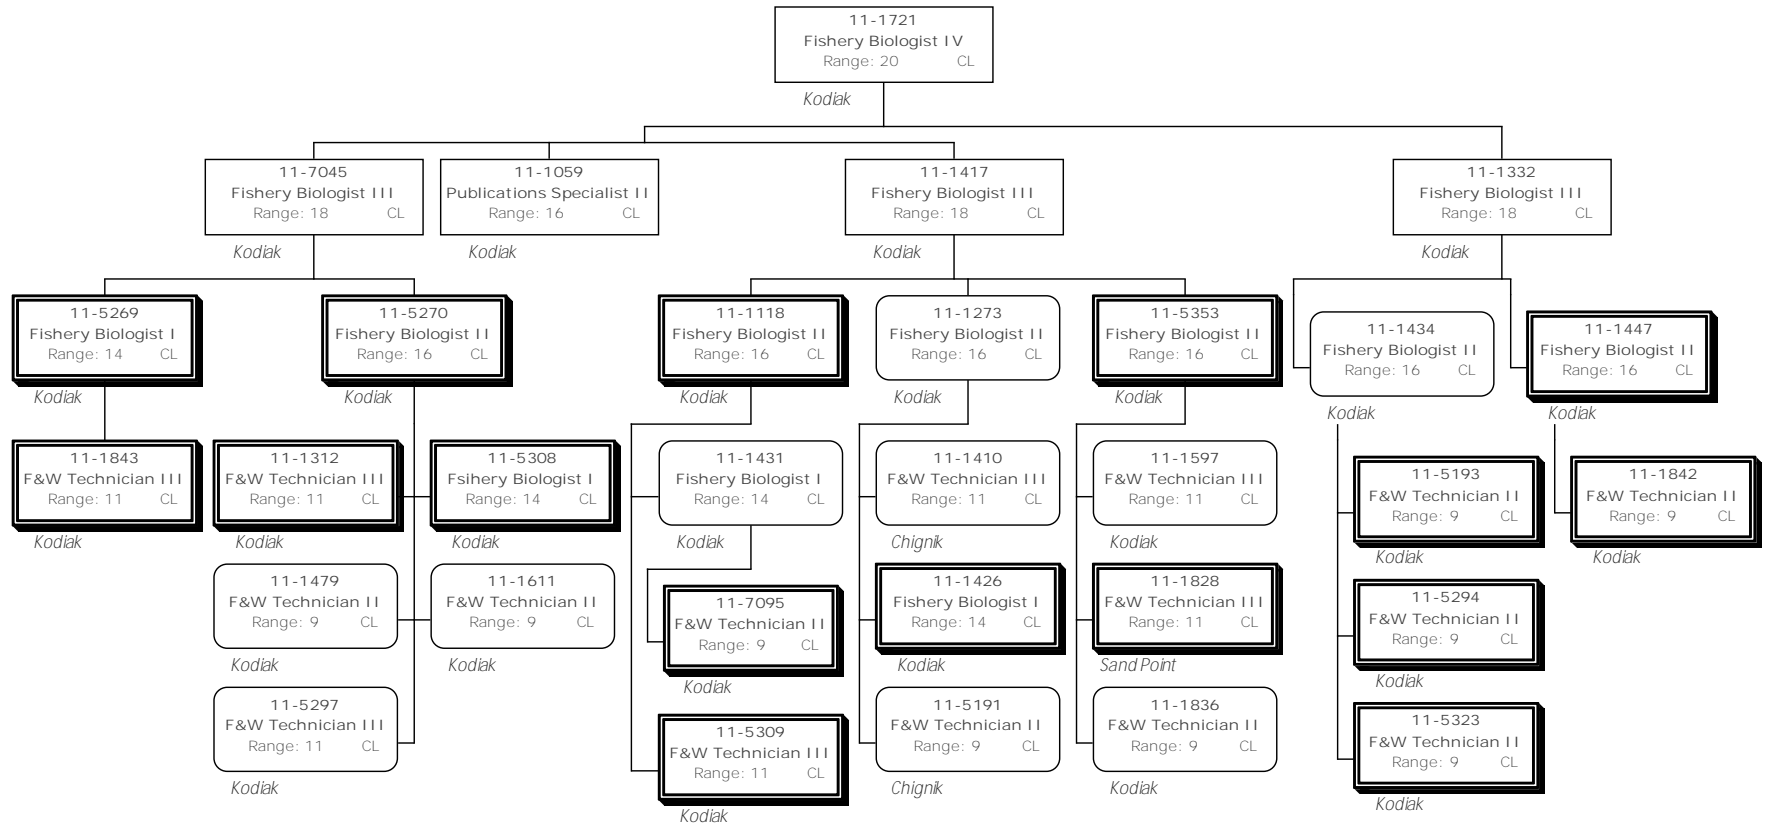

Division of Commercial Fisheries
1943 - Special Projects Component
FY2015 Governor's Request