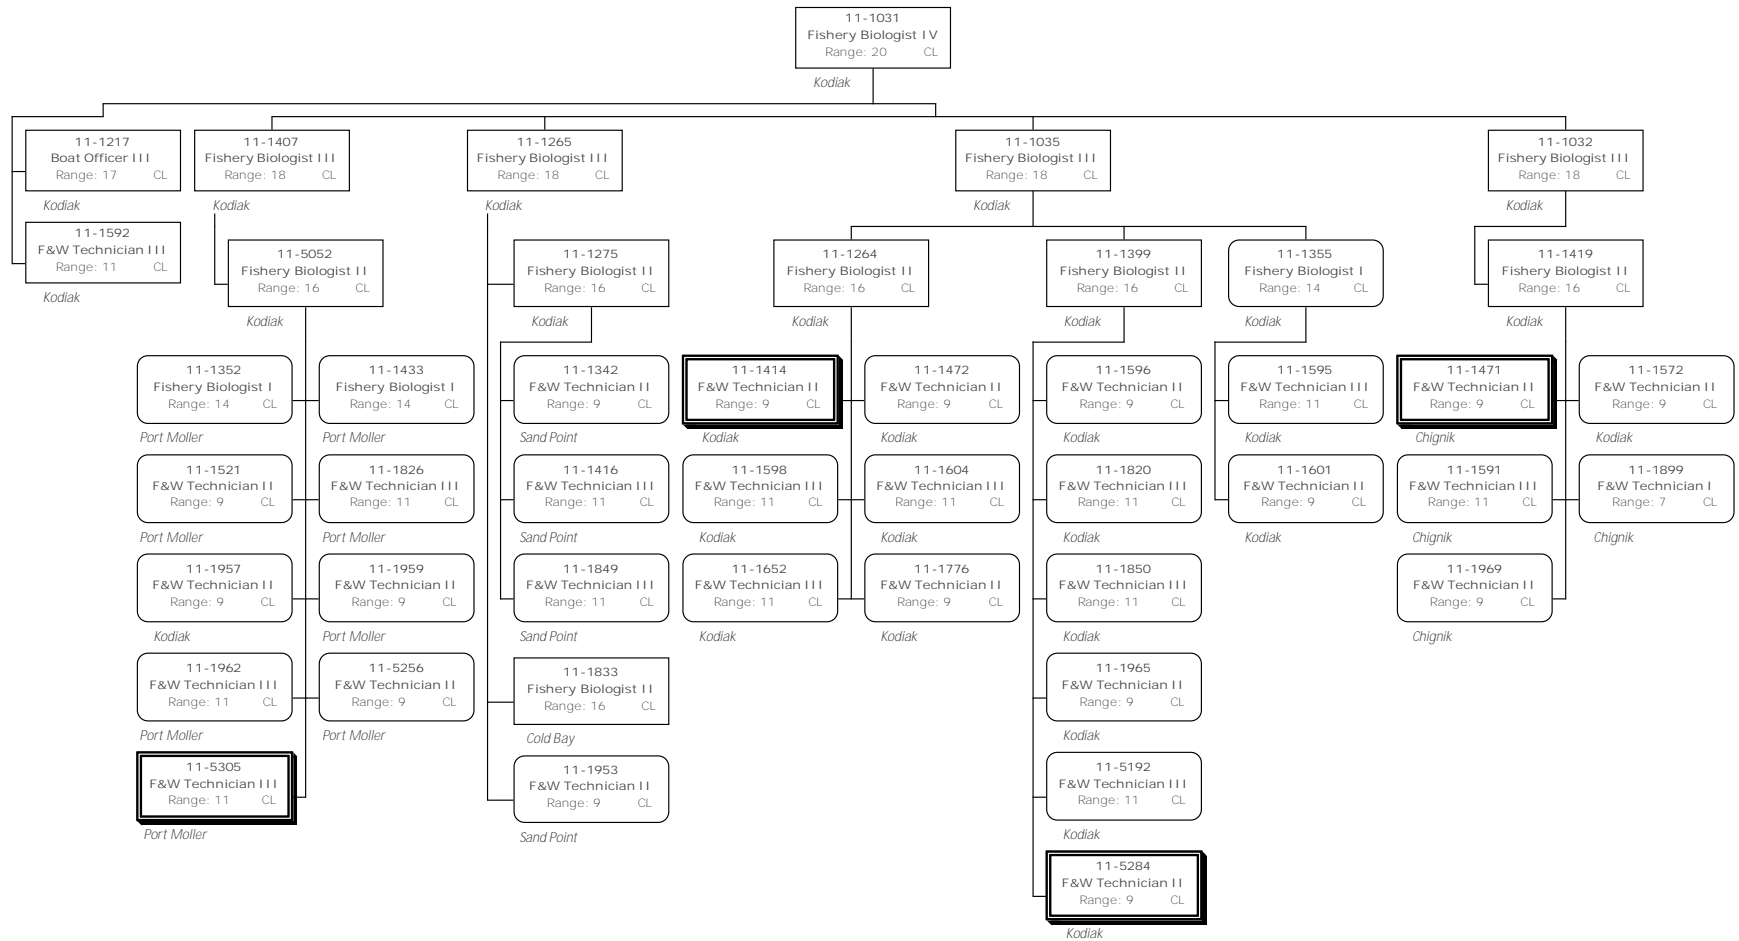

Division of Commercial Fisheries
1943 - Special Projects Component
FY2015 Governor's Request

	Permanent Part-Time & Seasonal
	Permanent Full-time
	Special Projects