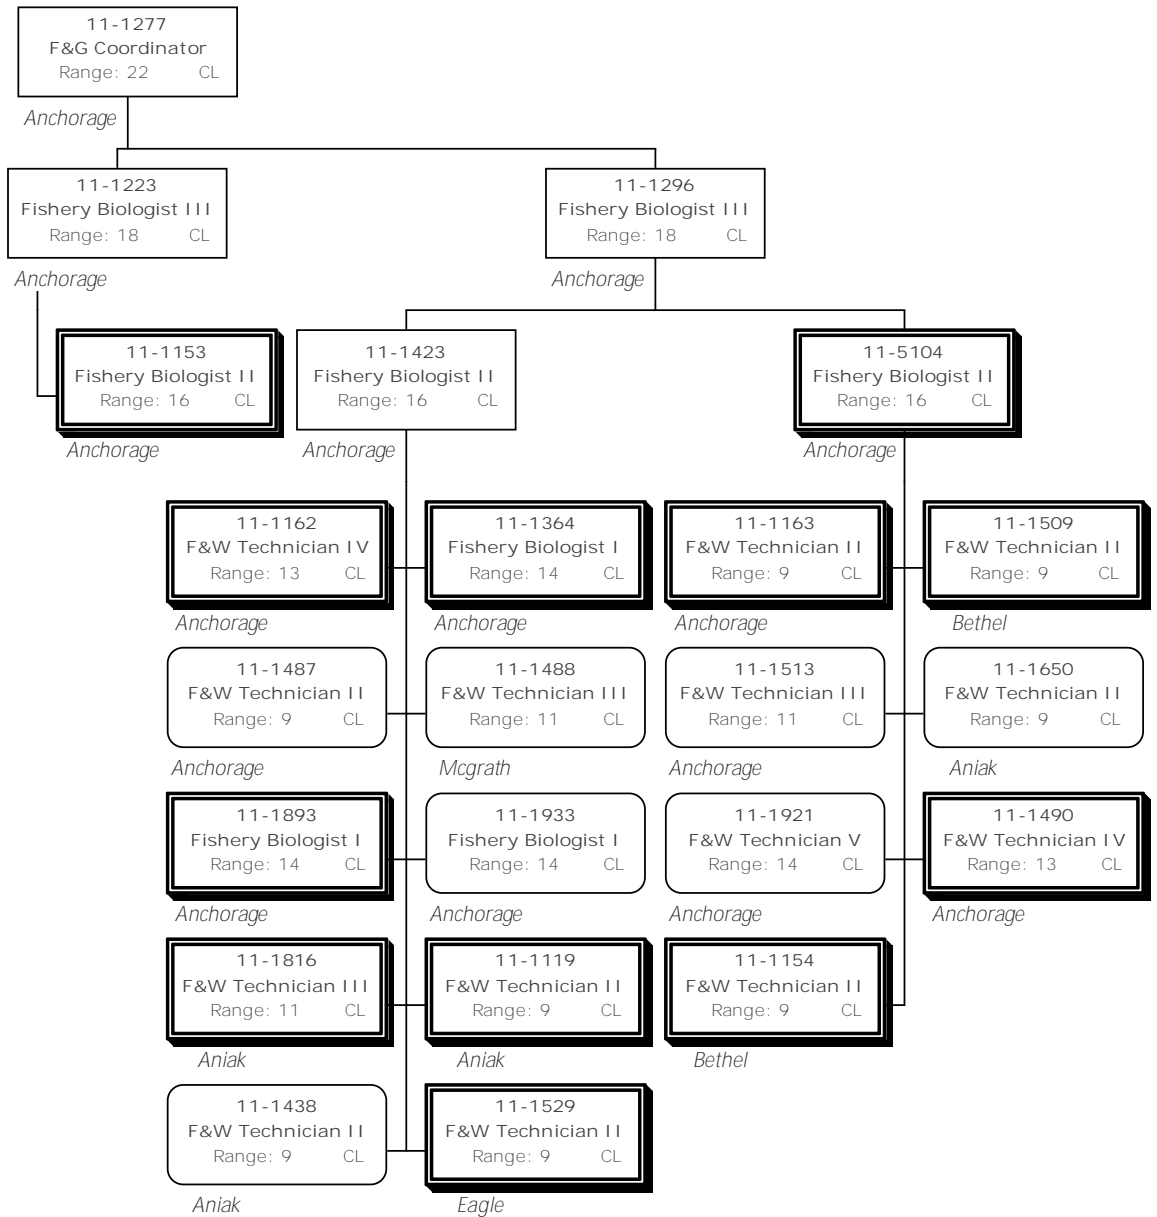

Division of Commercial Fisheries
1943 - Special Projects Component
FY2015 Governor's Request