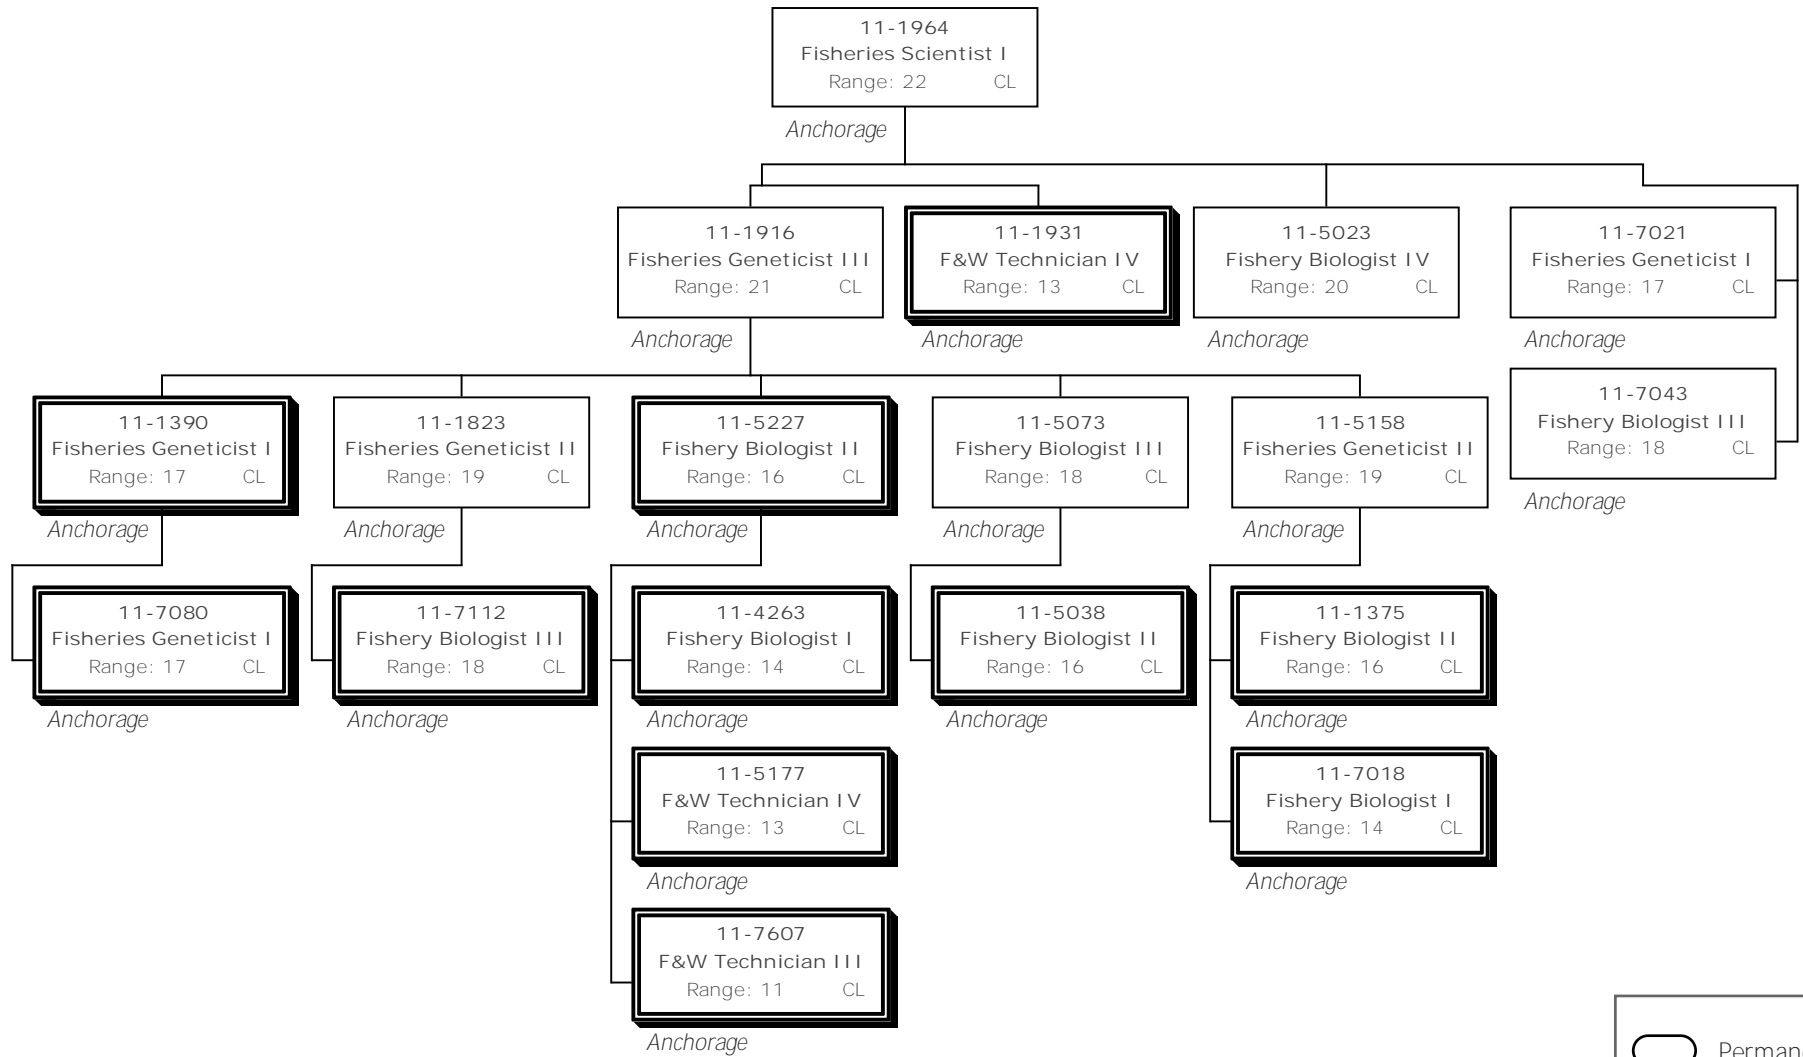

Division of Commercial Fisheries
1943 - Special Projects Component
FY2015 Governor's Request