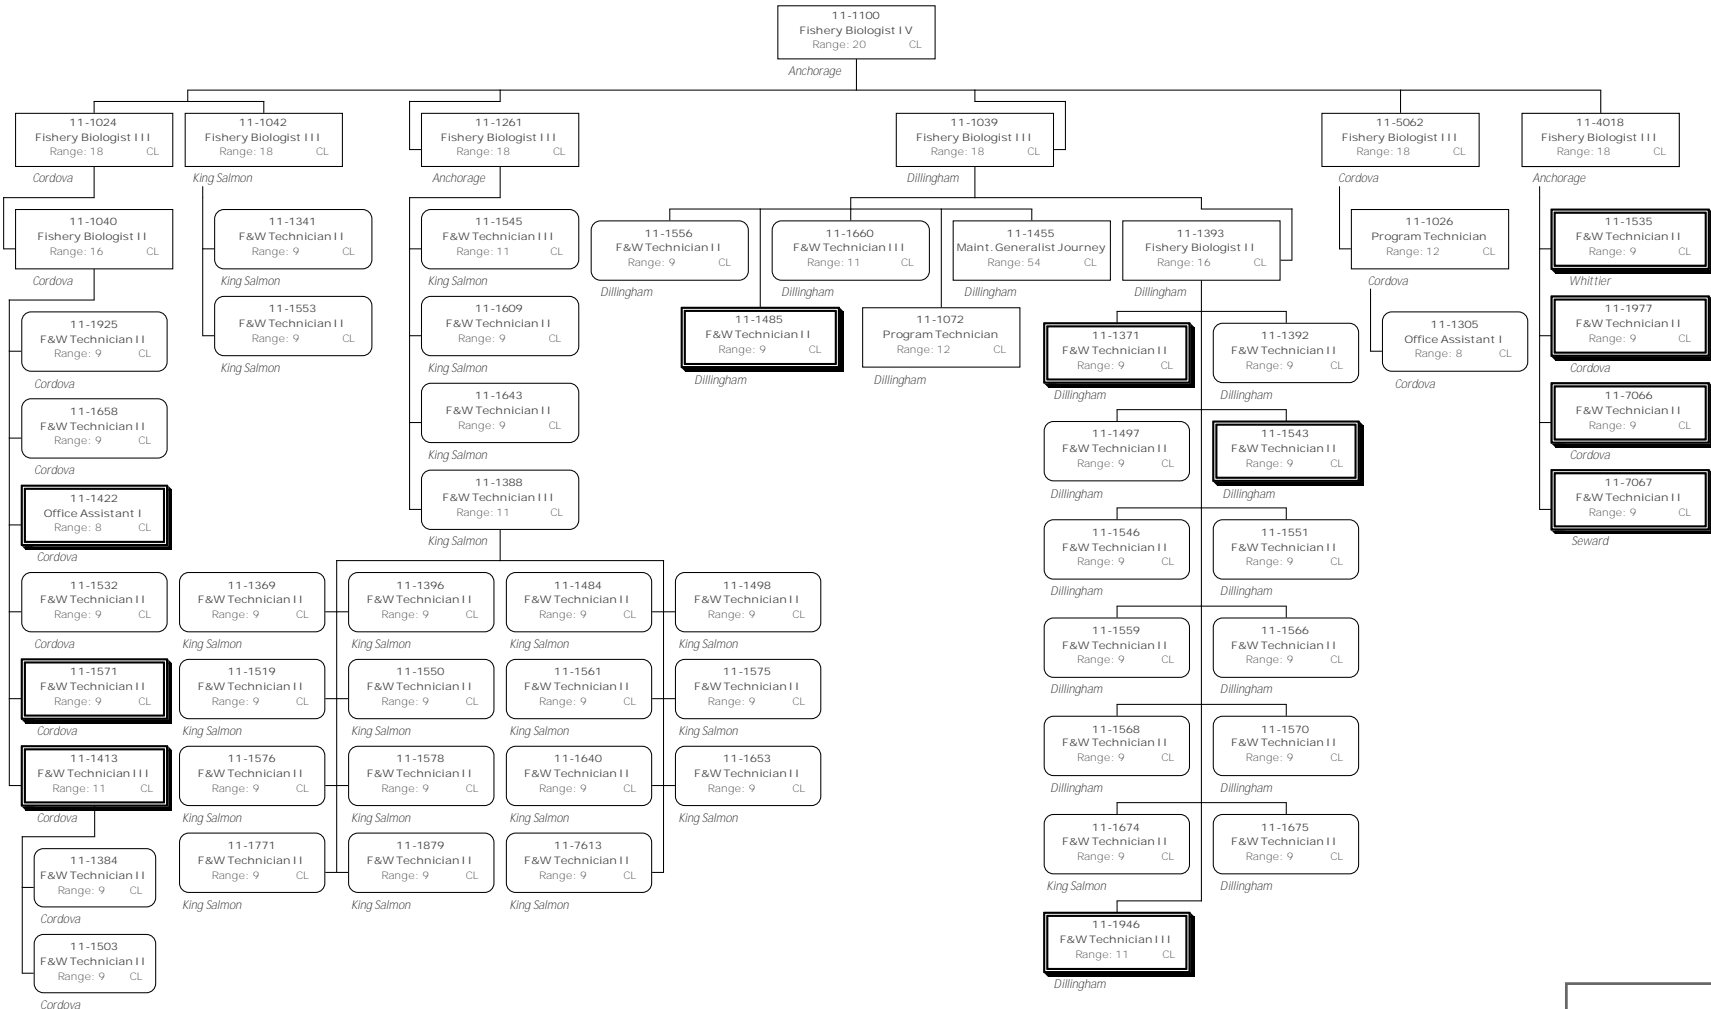

Division of Commercial Fisheries
1943 - Special Projects Component
FY2015 Governor's Request

- Permanent Part-Time & Seasonal
- Permanent Full-time
- Special Projects