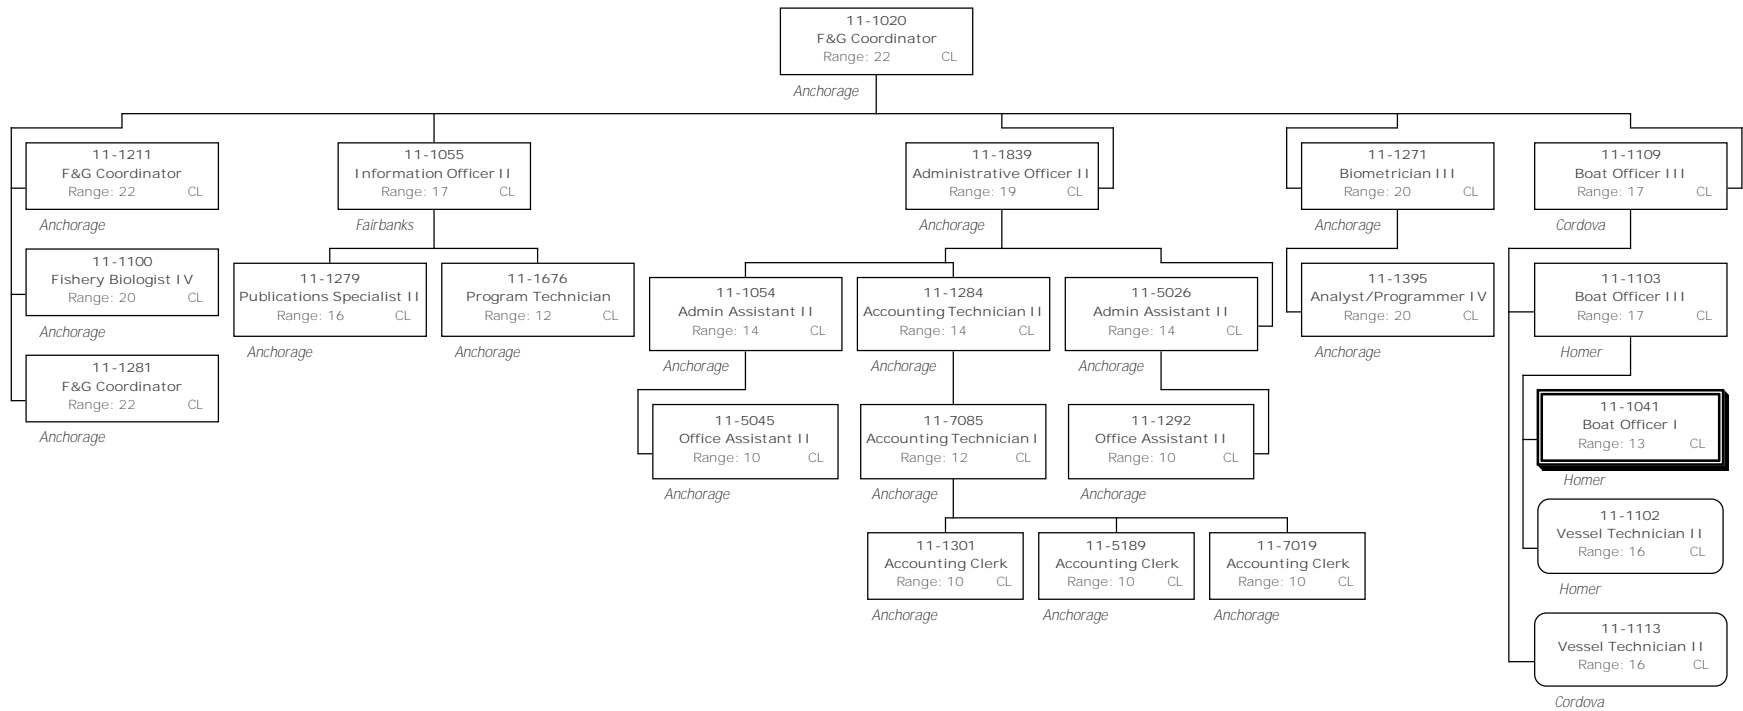

Division of Commercial Fisheries
1943 - Special Projects Component
FY2015 Governor's Request