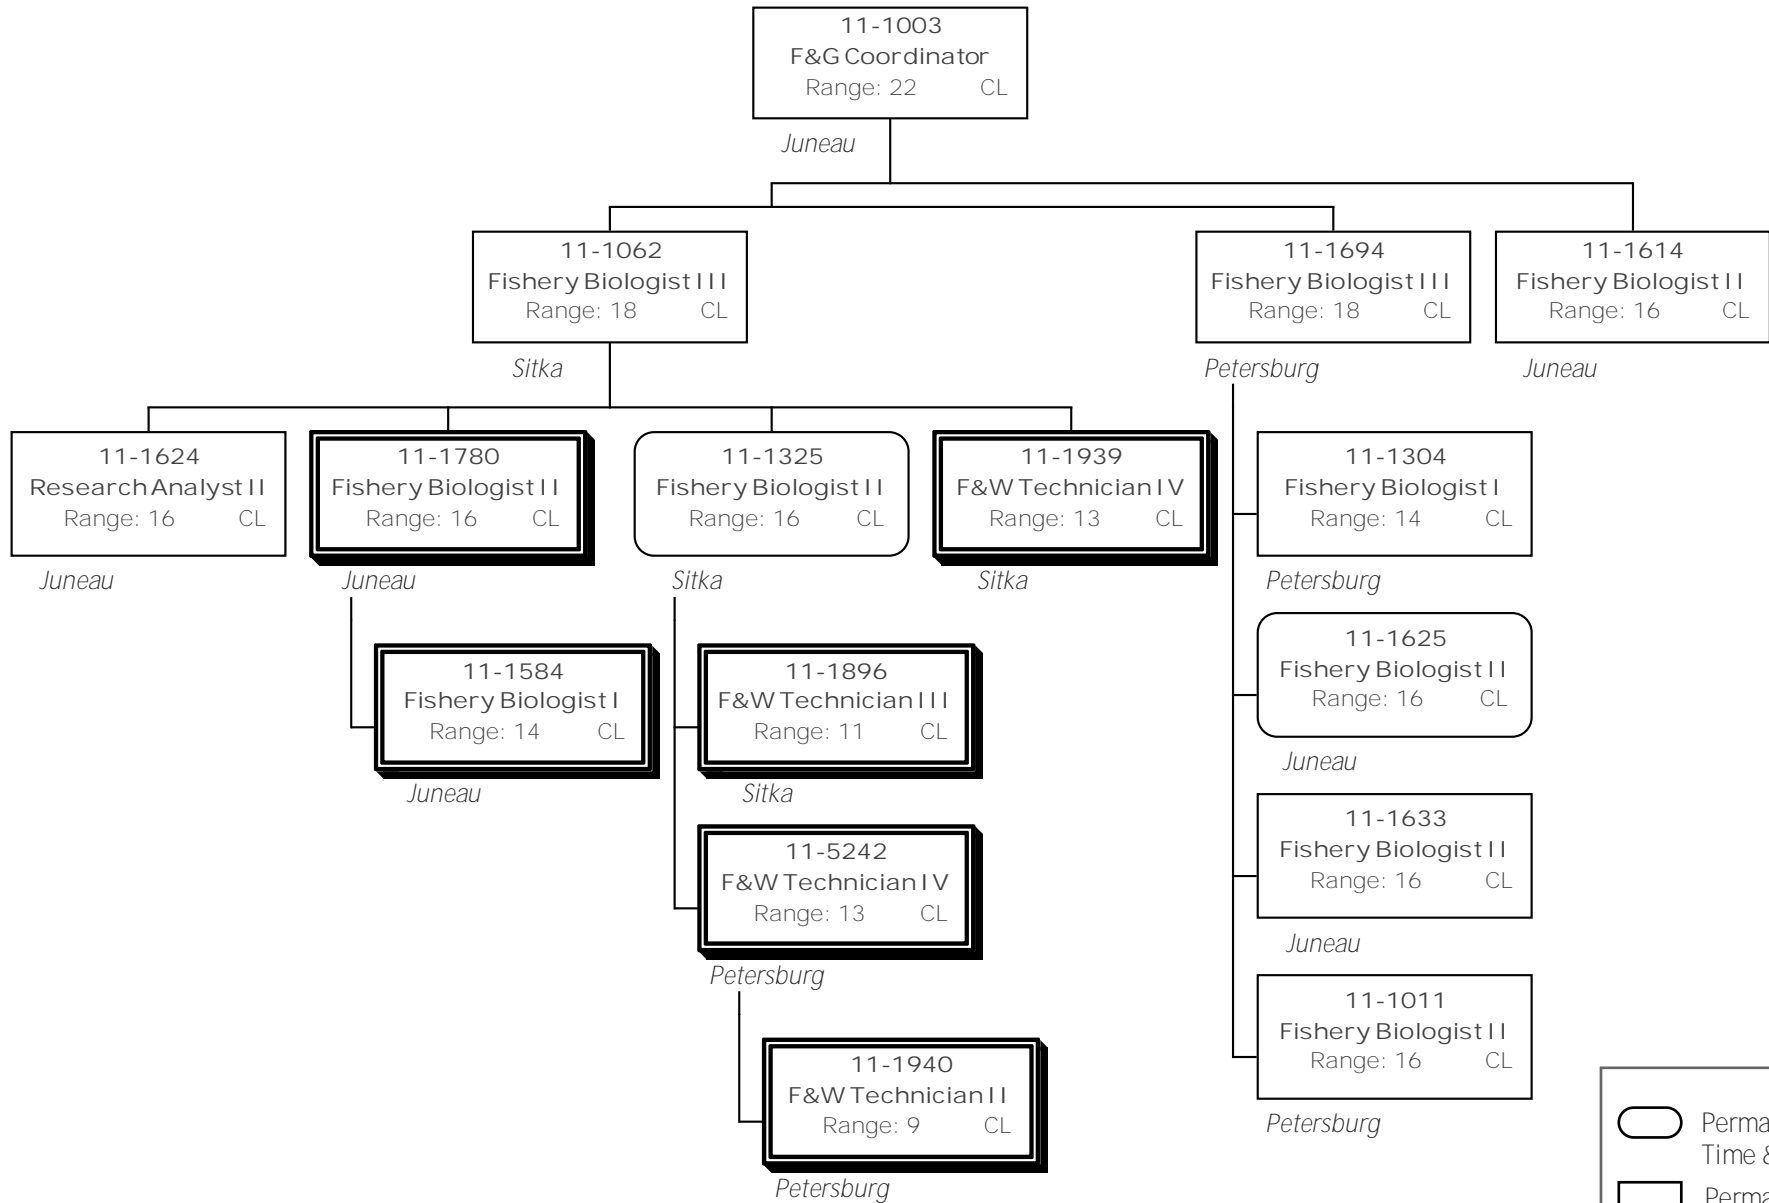

Division of Commercial Fisheries
1943 - Special Projects Component
FY2015 Governor's Request