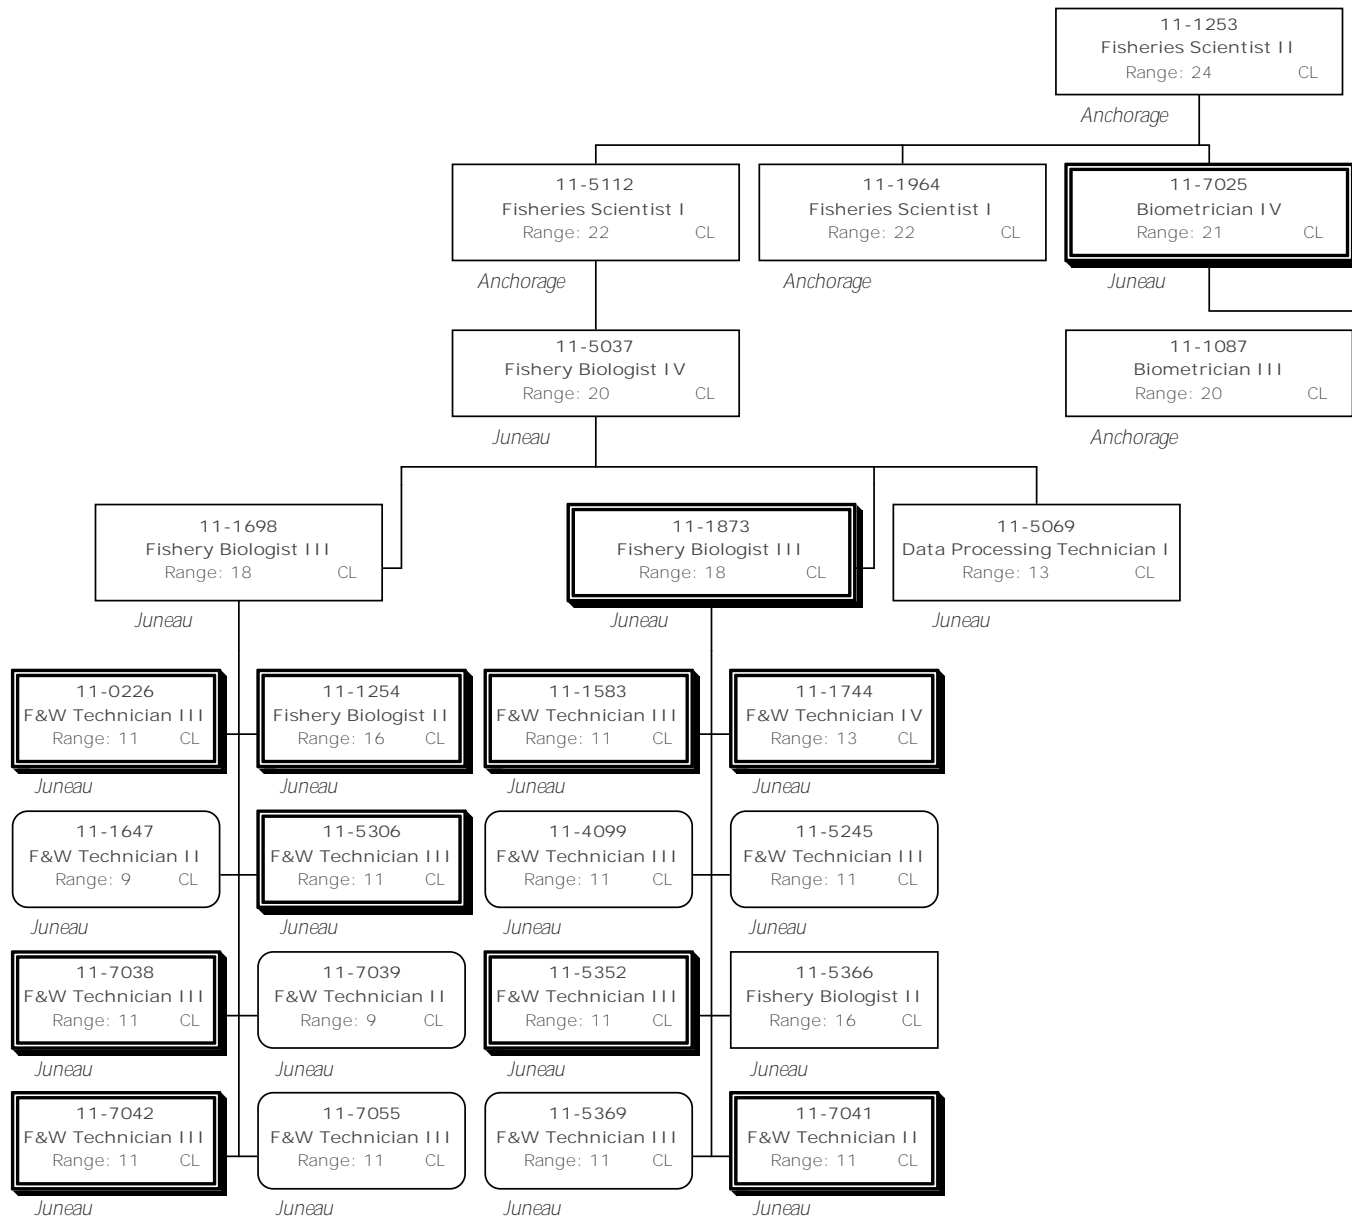

Division of Commercial Fisheries
1943 - Special Projects Component
FY2015 Governor's Request