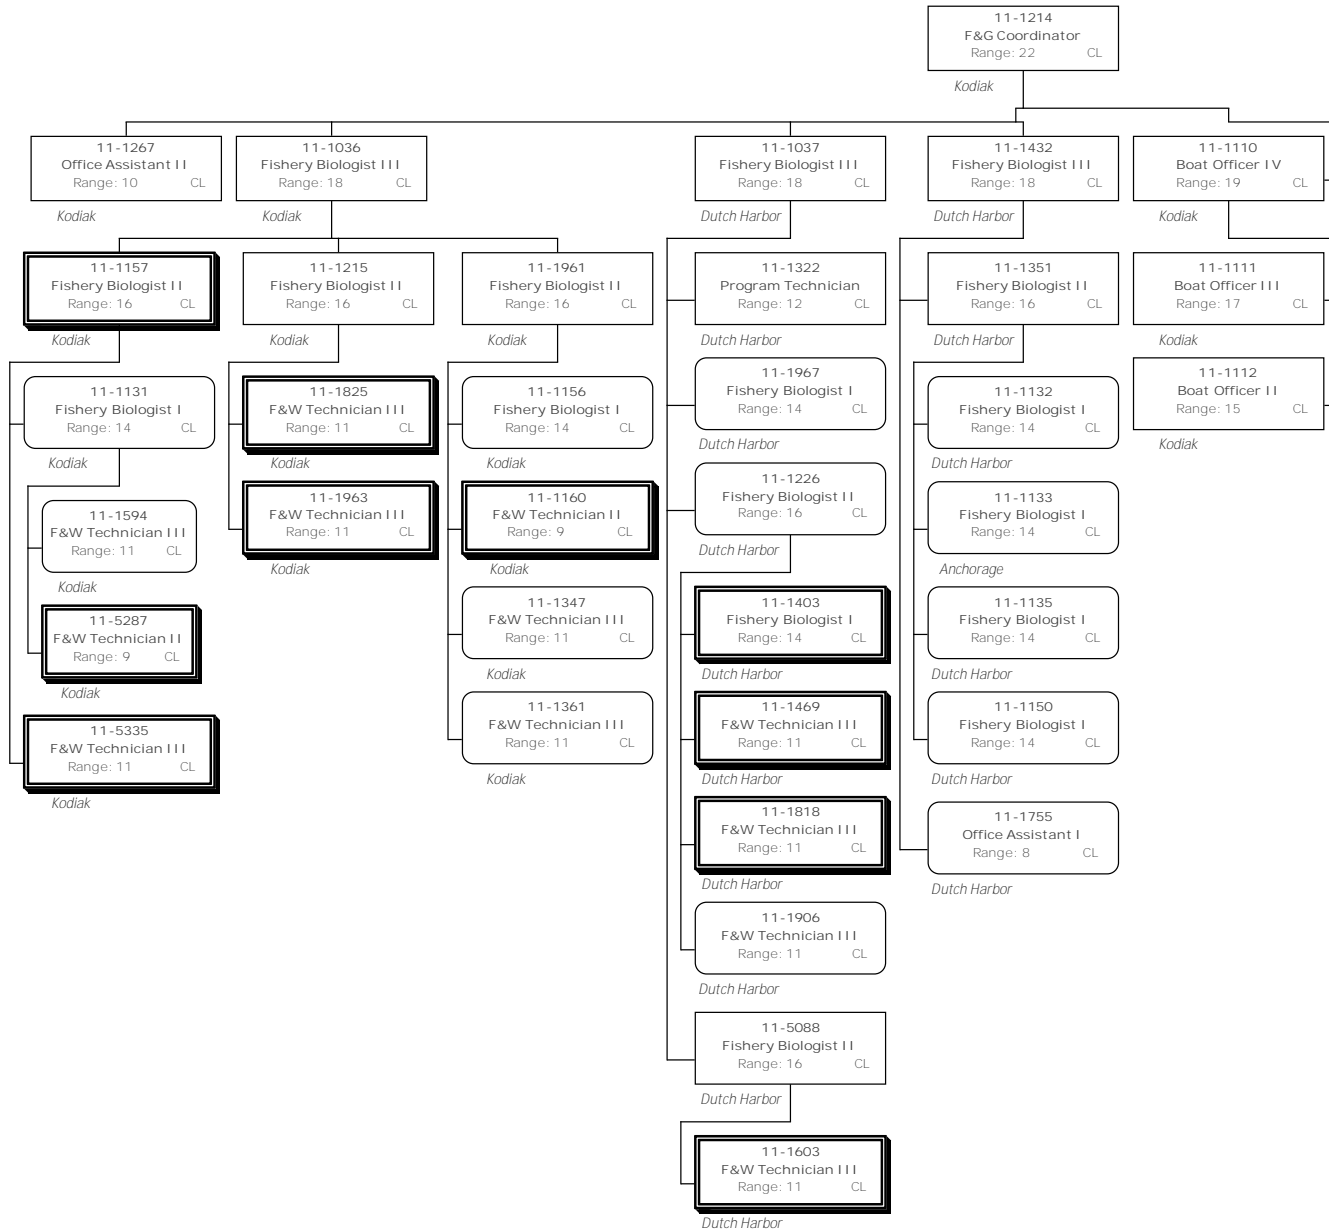

Division of Commercial Fisheries
1943 - Special Projects Component
FY2015 Governor's Request