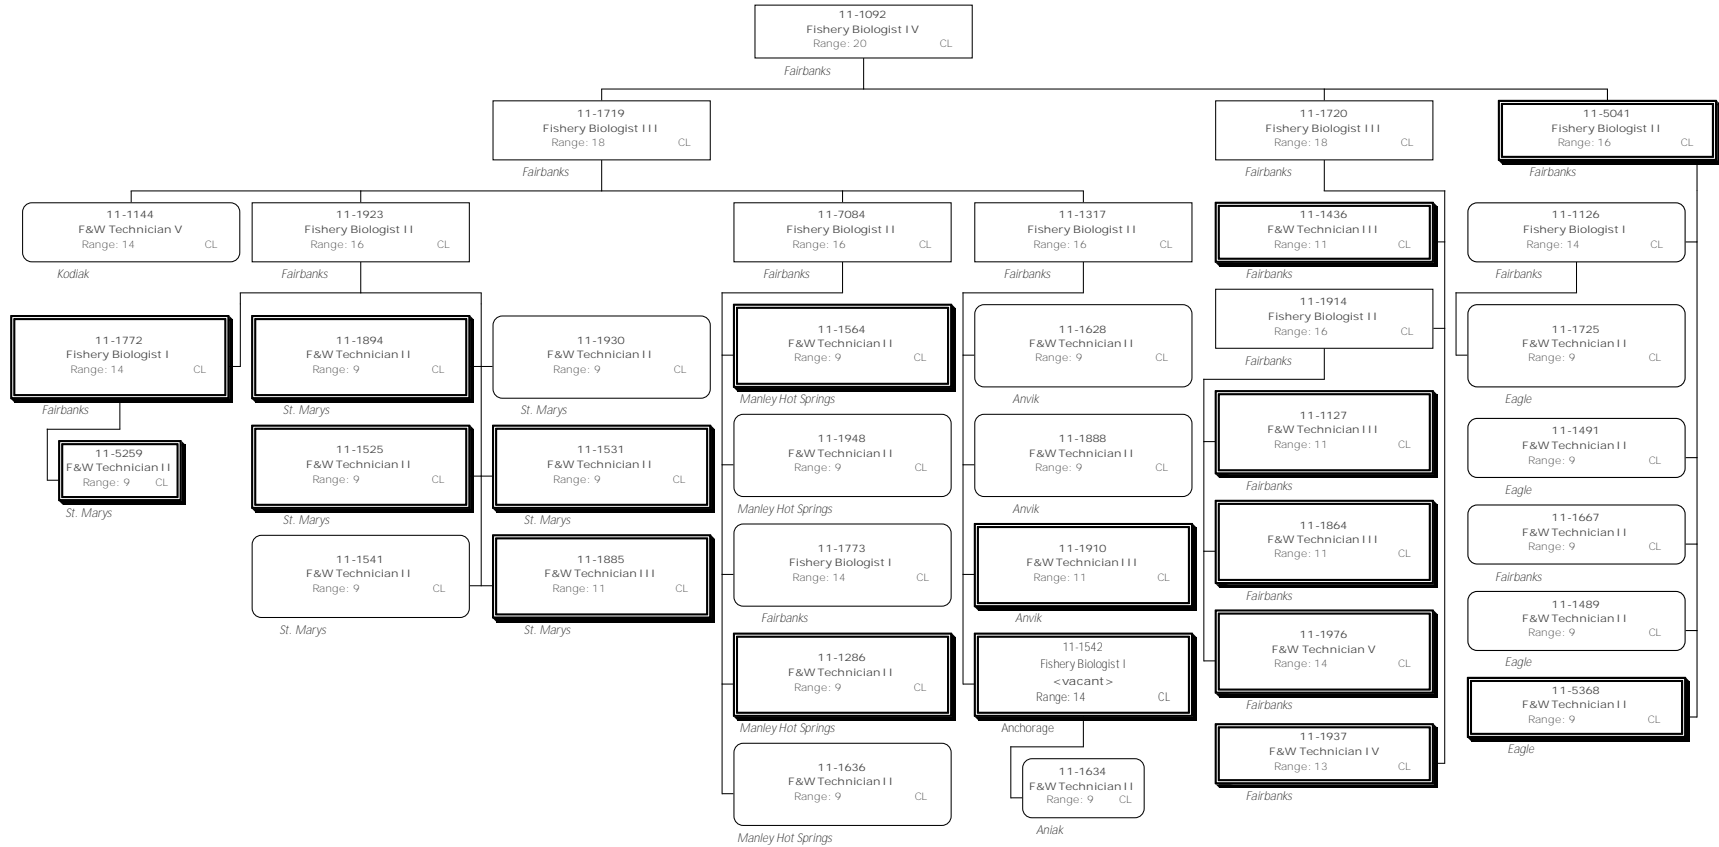

Division of Commercial Fisheries
1943 - Special Projects Component
FY2015 Governor's Request