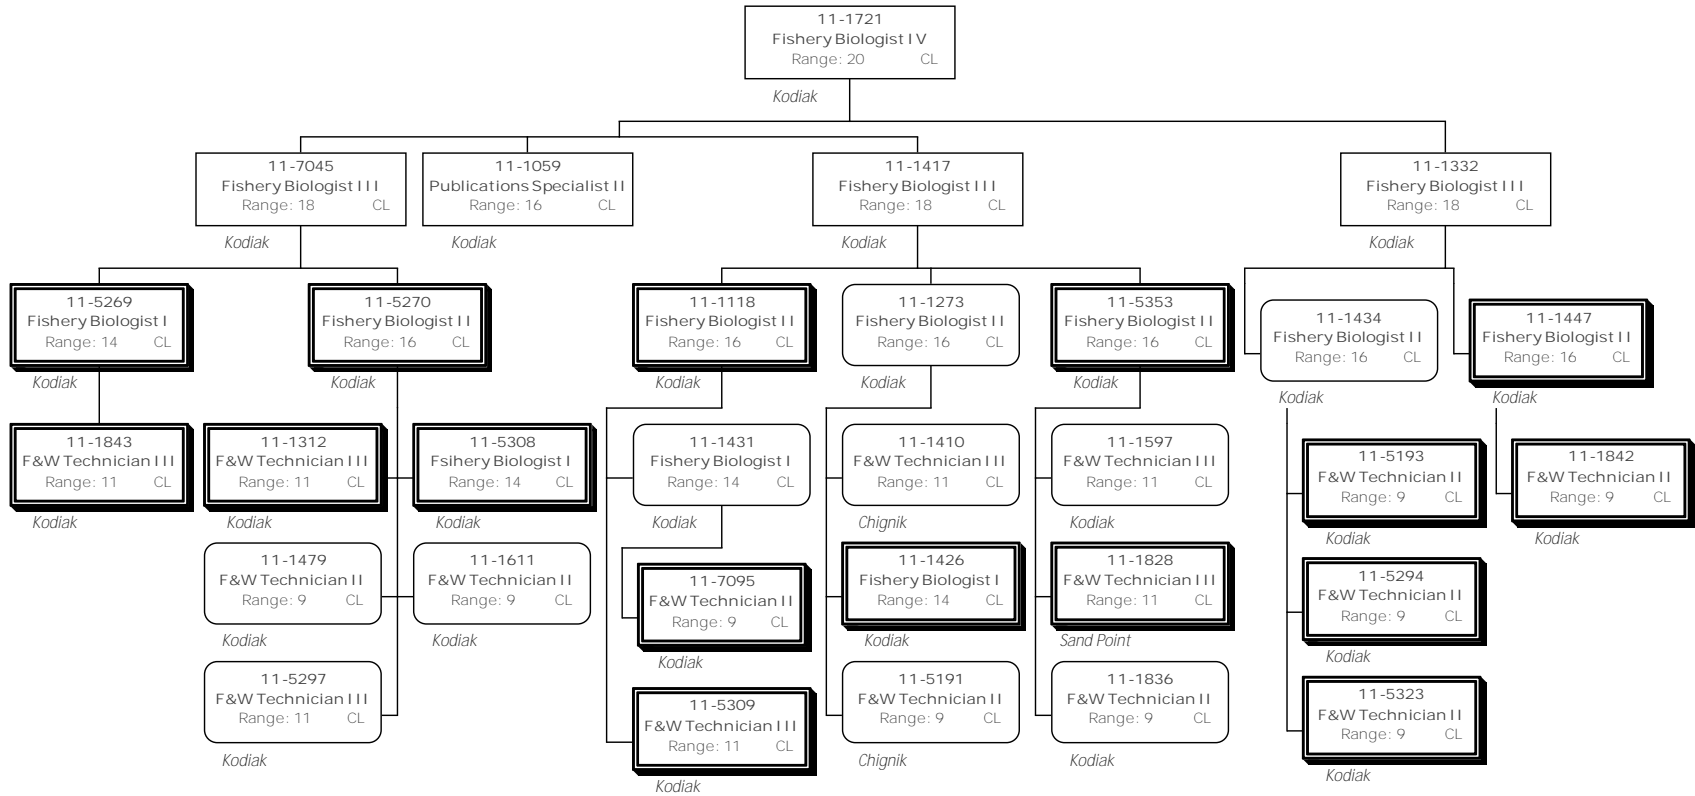

Division of Commercial Fisheries
 2170 - Westward Region Fisheries Management Component
 FY2015 Governor's Request

Division of Commercial Fisheries
 2170 - Westward Region Fisheries Management Component
 FY2015 Governor's Request

Division of Commercial Fisheries
 2170 - Westward Region Fisheries Management Component
 FY2015 Governor's Request