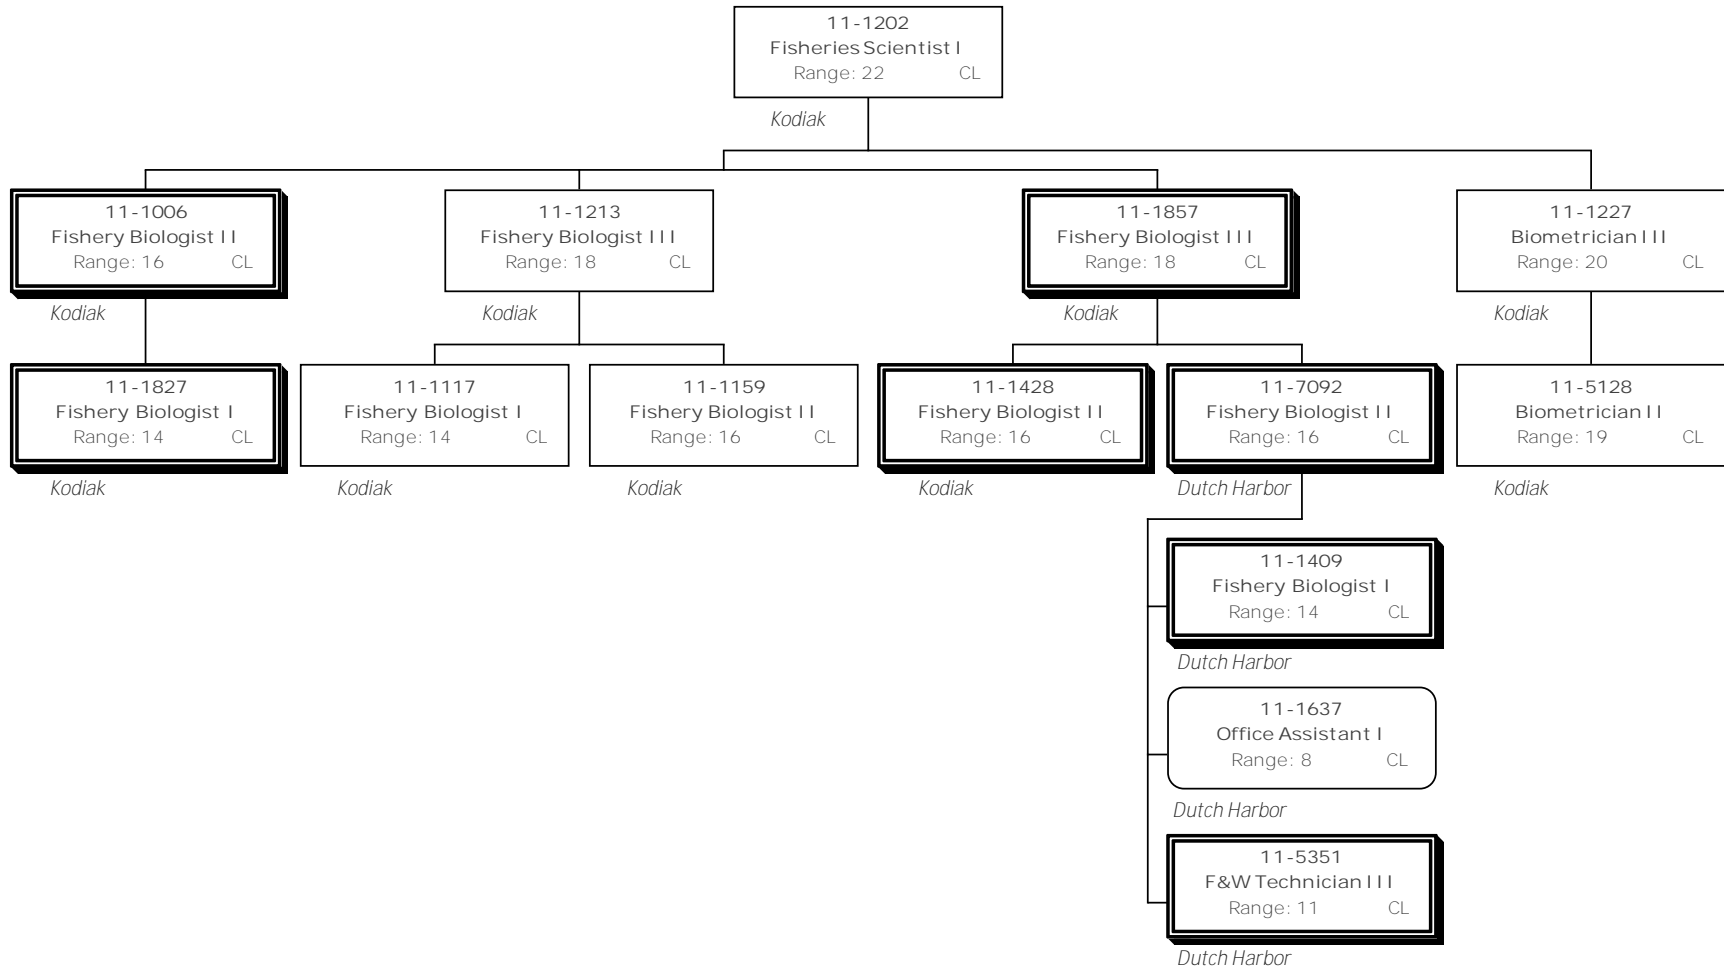

Division of Commercial Fisheries
 2170 - Westward Region Fisheries Management Component
 FY2015 Governor's Request

Division of Commercial Fisheries
 2170 - Westward Region Fisheries Management Component
 FY2015 Governor's Request

Division of Commercial Fisheries
 2170 - Westward Region Fisheries Management Component
 FY2015 Governor's Request