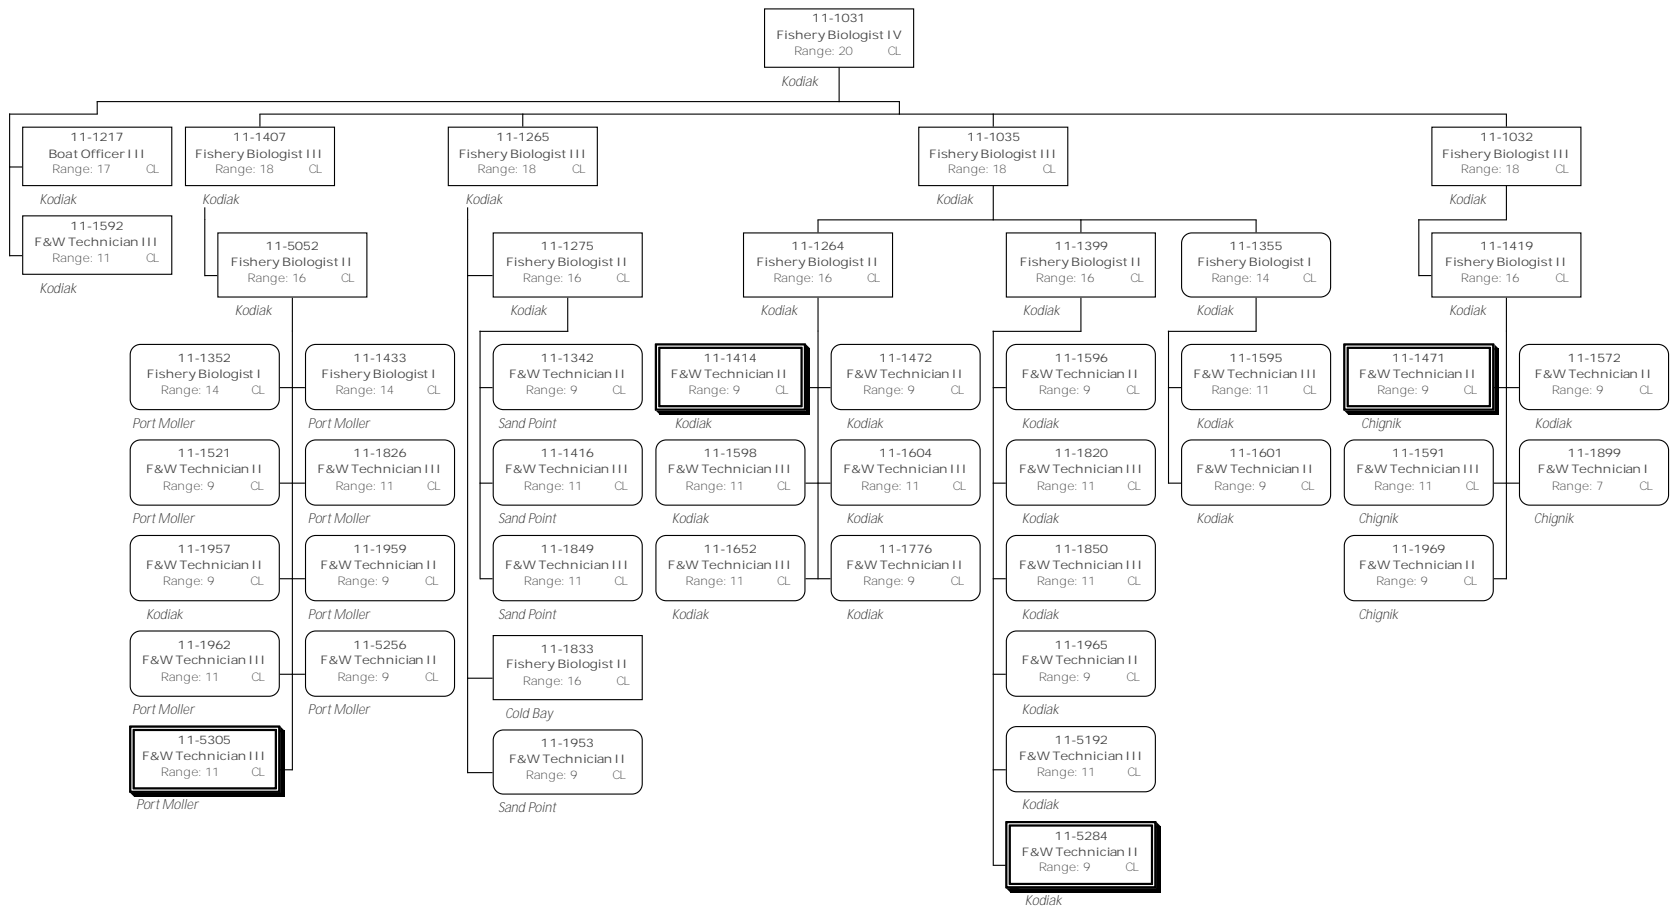

Division of Commercial Fisheries
 2170 - Westward Region Fisheries Management Component
 FY2015 Governor's Request

Division of Commercial Fisheries
 2170 - Westward Region Fisheries Management Component
 FY2015 Governor's Request

Division of Commercial Fisheries
 2170 - Westward Region Fisheries Management Component
 FY2015 Governor's Request