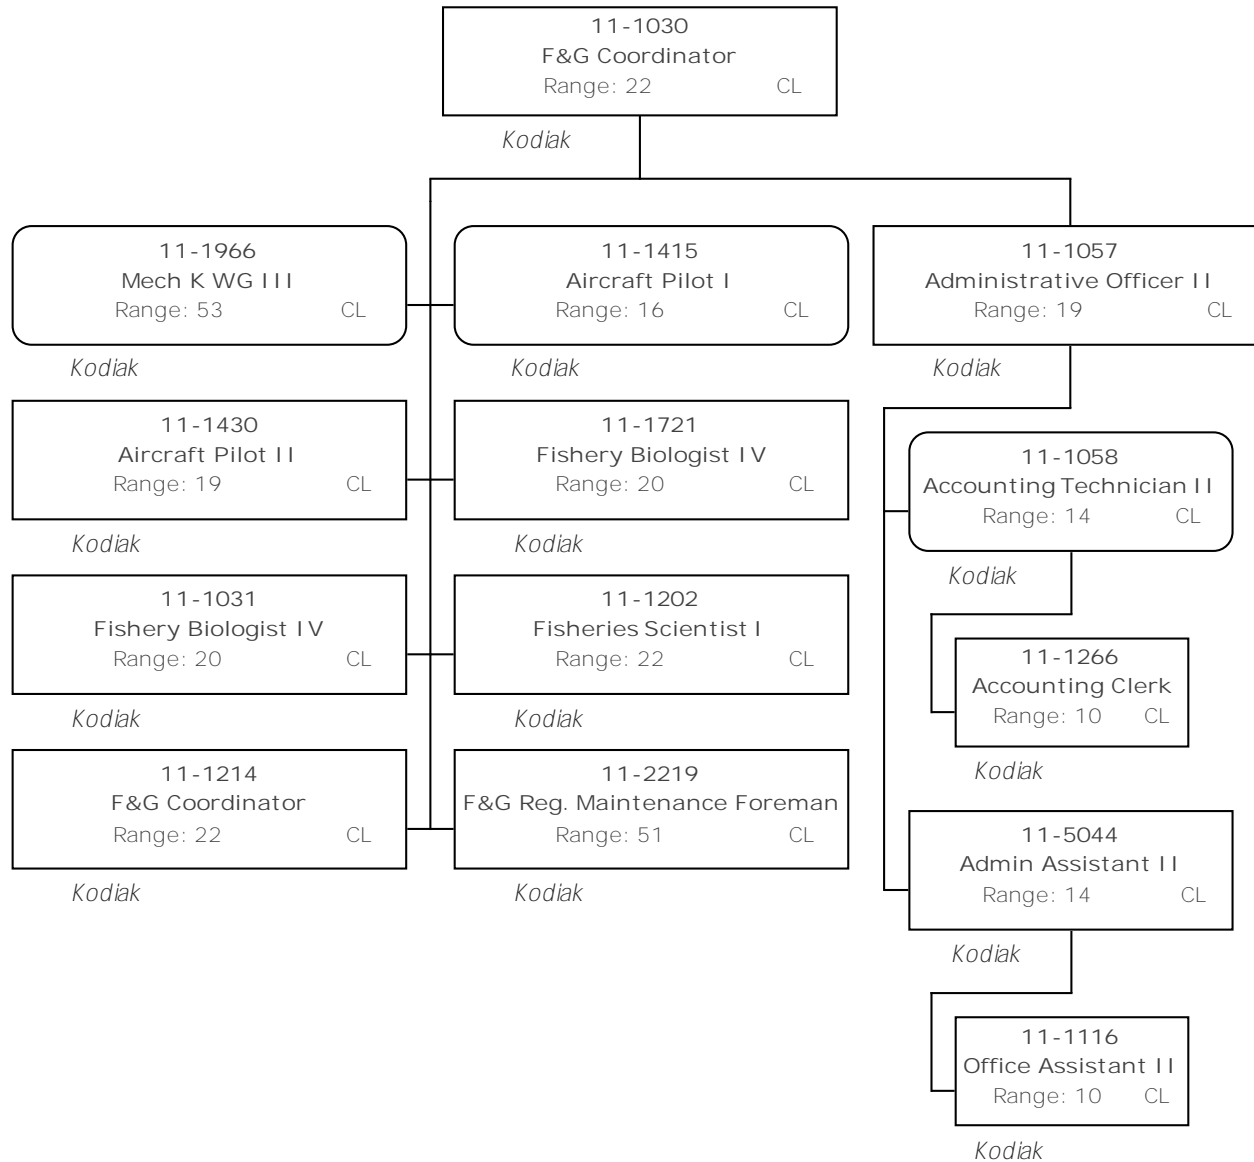

Division of Commercial Fisheries
 2170 - Westward Region Fisheries Management Component
 FY2015 Governor's Request

Division of Commercial Fisheries
 2170 - Westward Region Fisheries Management Component
 FY2015 Governor's Request

Division of Commercial Fisheries
 2170 - Westward Region Fisheries Management Component
 FY2015 Governor's Request