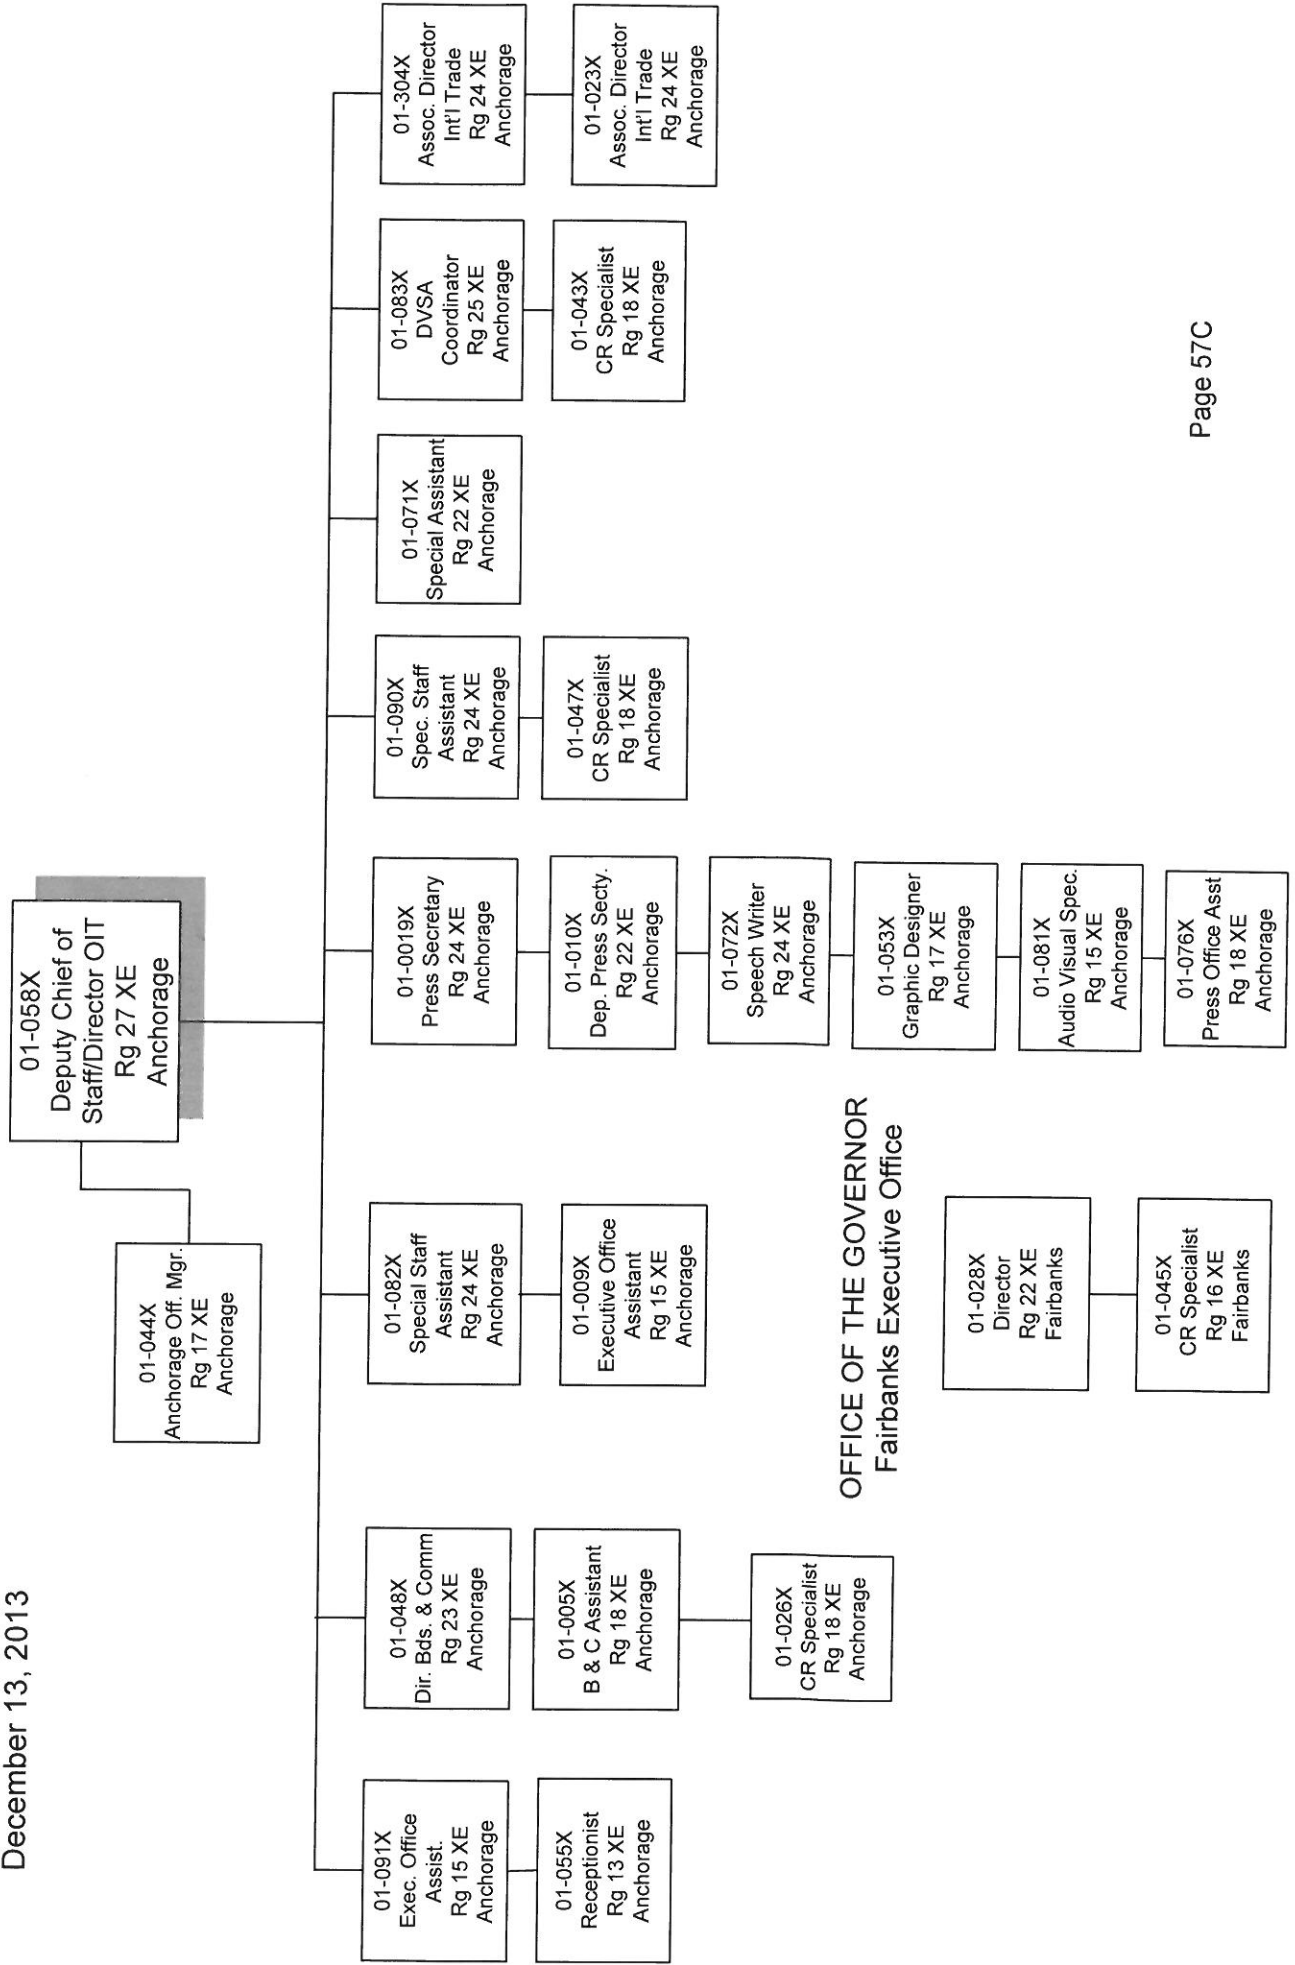

OFFICE OF THE GOVERNOR
Executive Operations Overview

December 14, 2013

See detailed organizational charts for each location and the Division of Administrative Services.

OFFICE OF THE GOVERNOR
Juneau Executive Office

December 13, 2013

OFFICE OF THE GOVERNOR
Anchorage Executive Office

December 13, 2013

OFFICE OF THE GOVERNOR
Washington DC

December 13, 2013

ADMINISTRATIVE SERVICES
DIVISION

December 13, 2013