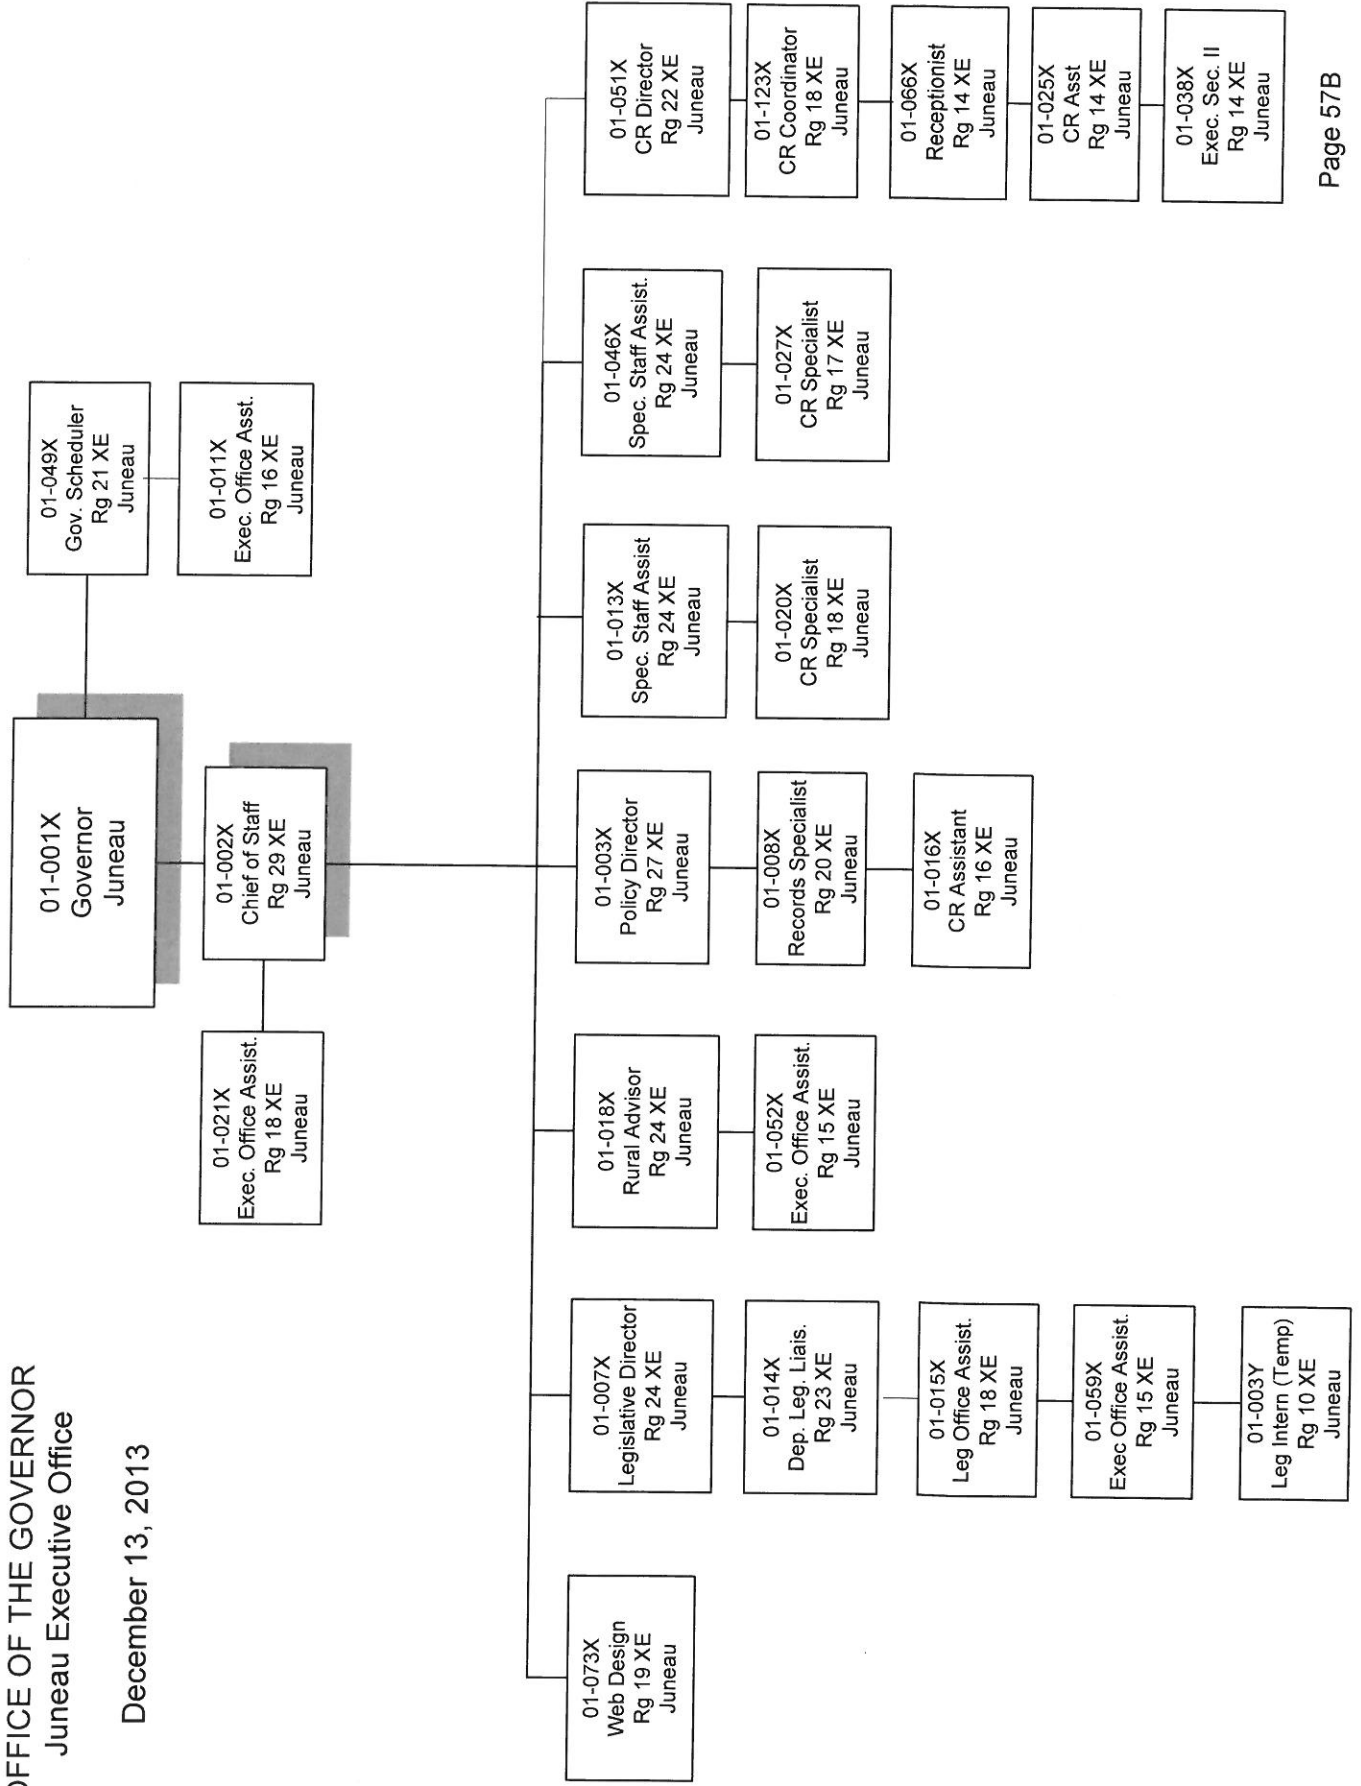

OFFICE OF THE GOVERNOR
Executive Operations Overview

December 14, 2013

See detailed organizational charts for each location and the Division of Administrative Services.

OFFICE OF THE GOVERNOR
Juneau Executive Office

December 13, 2013

OFFICE OF THE GOVERNOR
Anchorage Executive Office

December 13, 2013

OFFICE OF THE GOVERNOR
Washington DC

December 13, 2013

ADMINISTRATIVE SERVICES
DIVISION

December 13, 2013