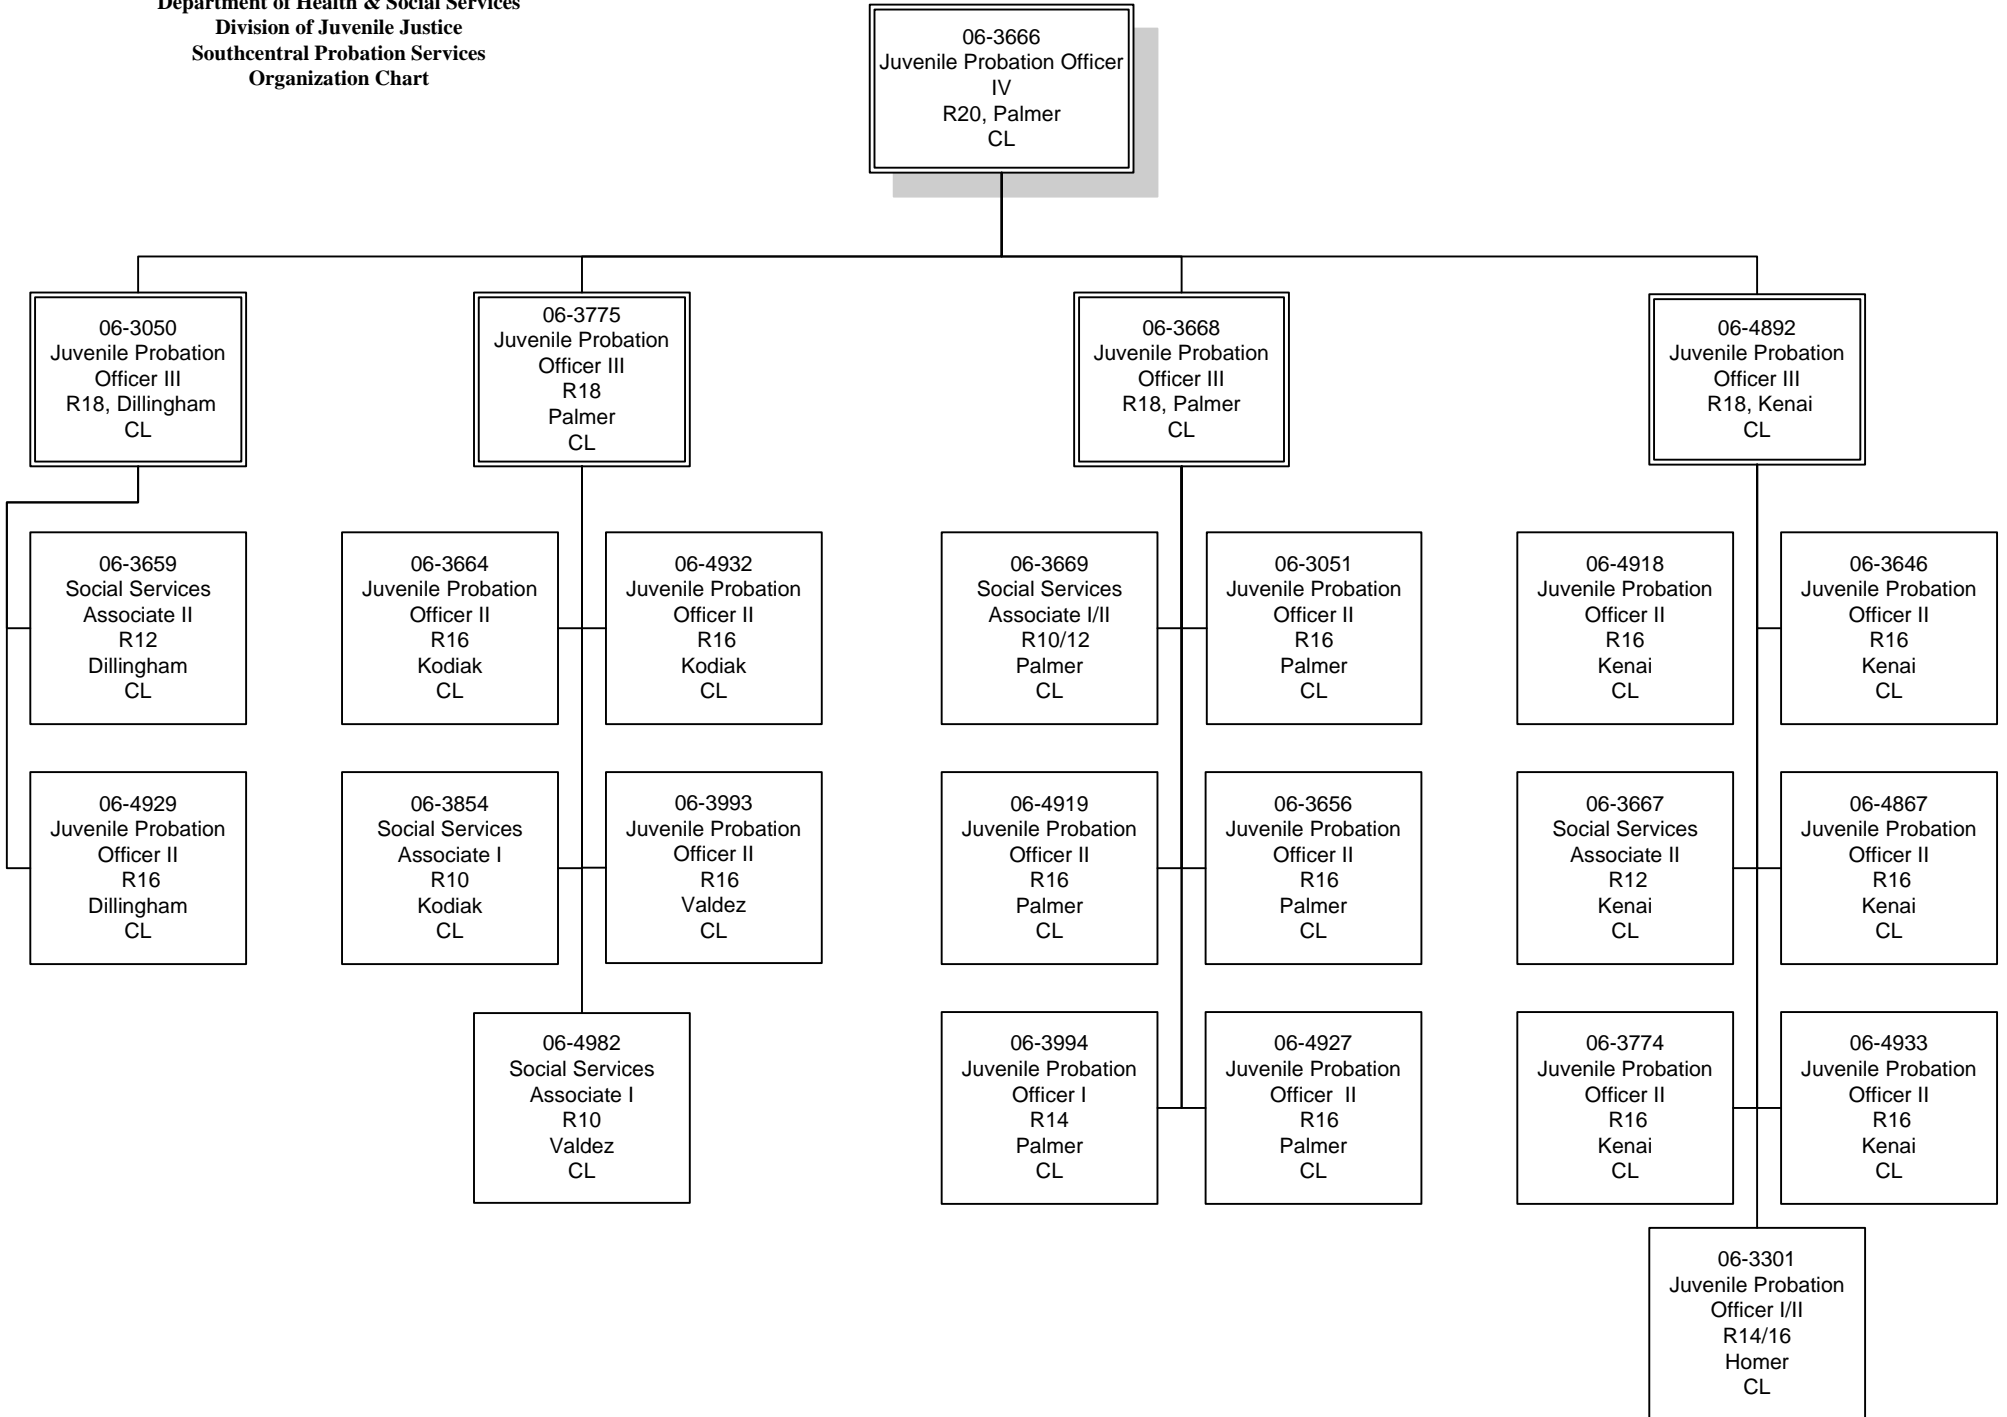

**Department of Health & Social Services
 Division of Juvenile Justice
 Anchorage Probation Services
 Organization Chart**

Department of Health & Social Services
 Division of Juvenile Justice
 Southcentral Probation Services
 Organization Chart

Department of Health & Social Services
 Division of Juvenile Justice
 Southeast Regional Probation
 Organization Chart