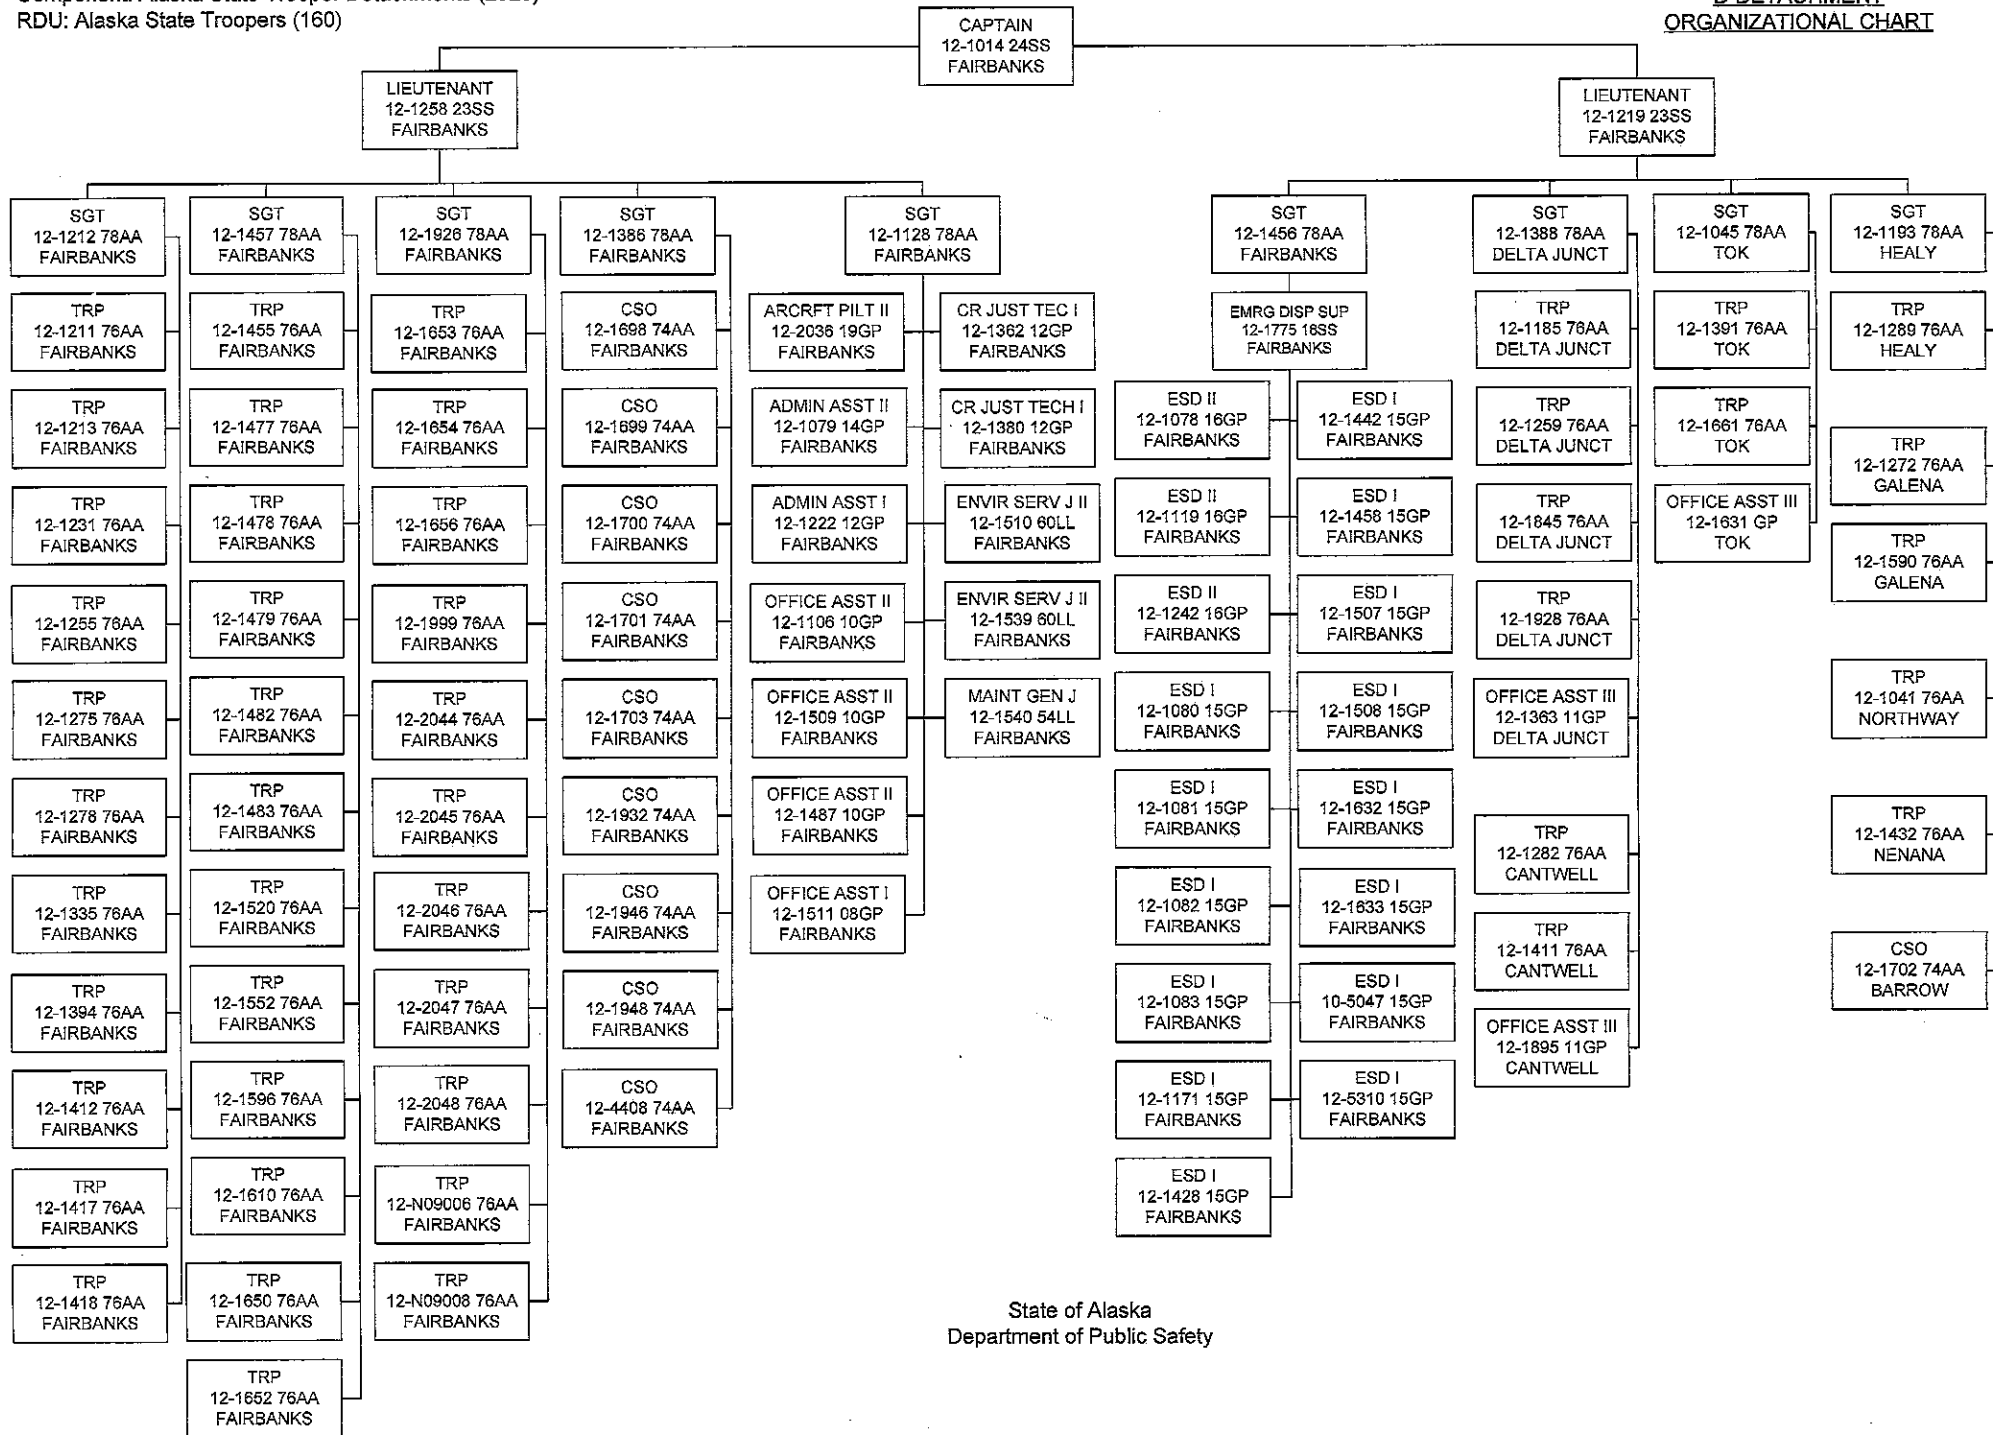

Component: Alaska State Trooper Detachments (2325)  
 RDU: Alaska State Troopers (160)

A DETACHMENT  
ORGANIZATIONAL CHART

Component: Alaska State Trooper Detachments (2325)

RDU: Alaska State Troopers (160)

**B DETACHMENT  
ORGANIZATIONAL CHART**

Component: Alaska State Trooper Detachments (2325)  
 RDU: Alaska State Troopers (160)

CAPTAIN  
 12-1013 24SS  
 ANCHORAGE

**C DETACHMENT  
 ORGANIZATIONAL CHART**

Component: Alaska State Trooper Detachments (2325)  
 RDU: Alaska State Troopers (160)

E DETACHMENT  
ORGANIZATIONAL CHART