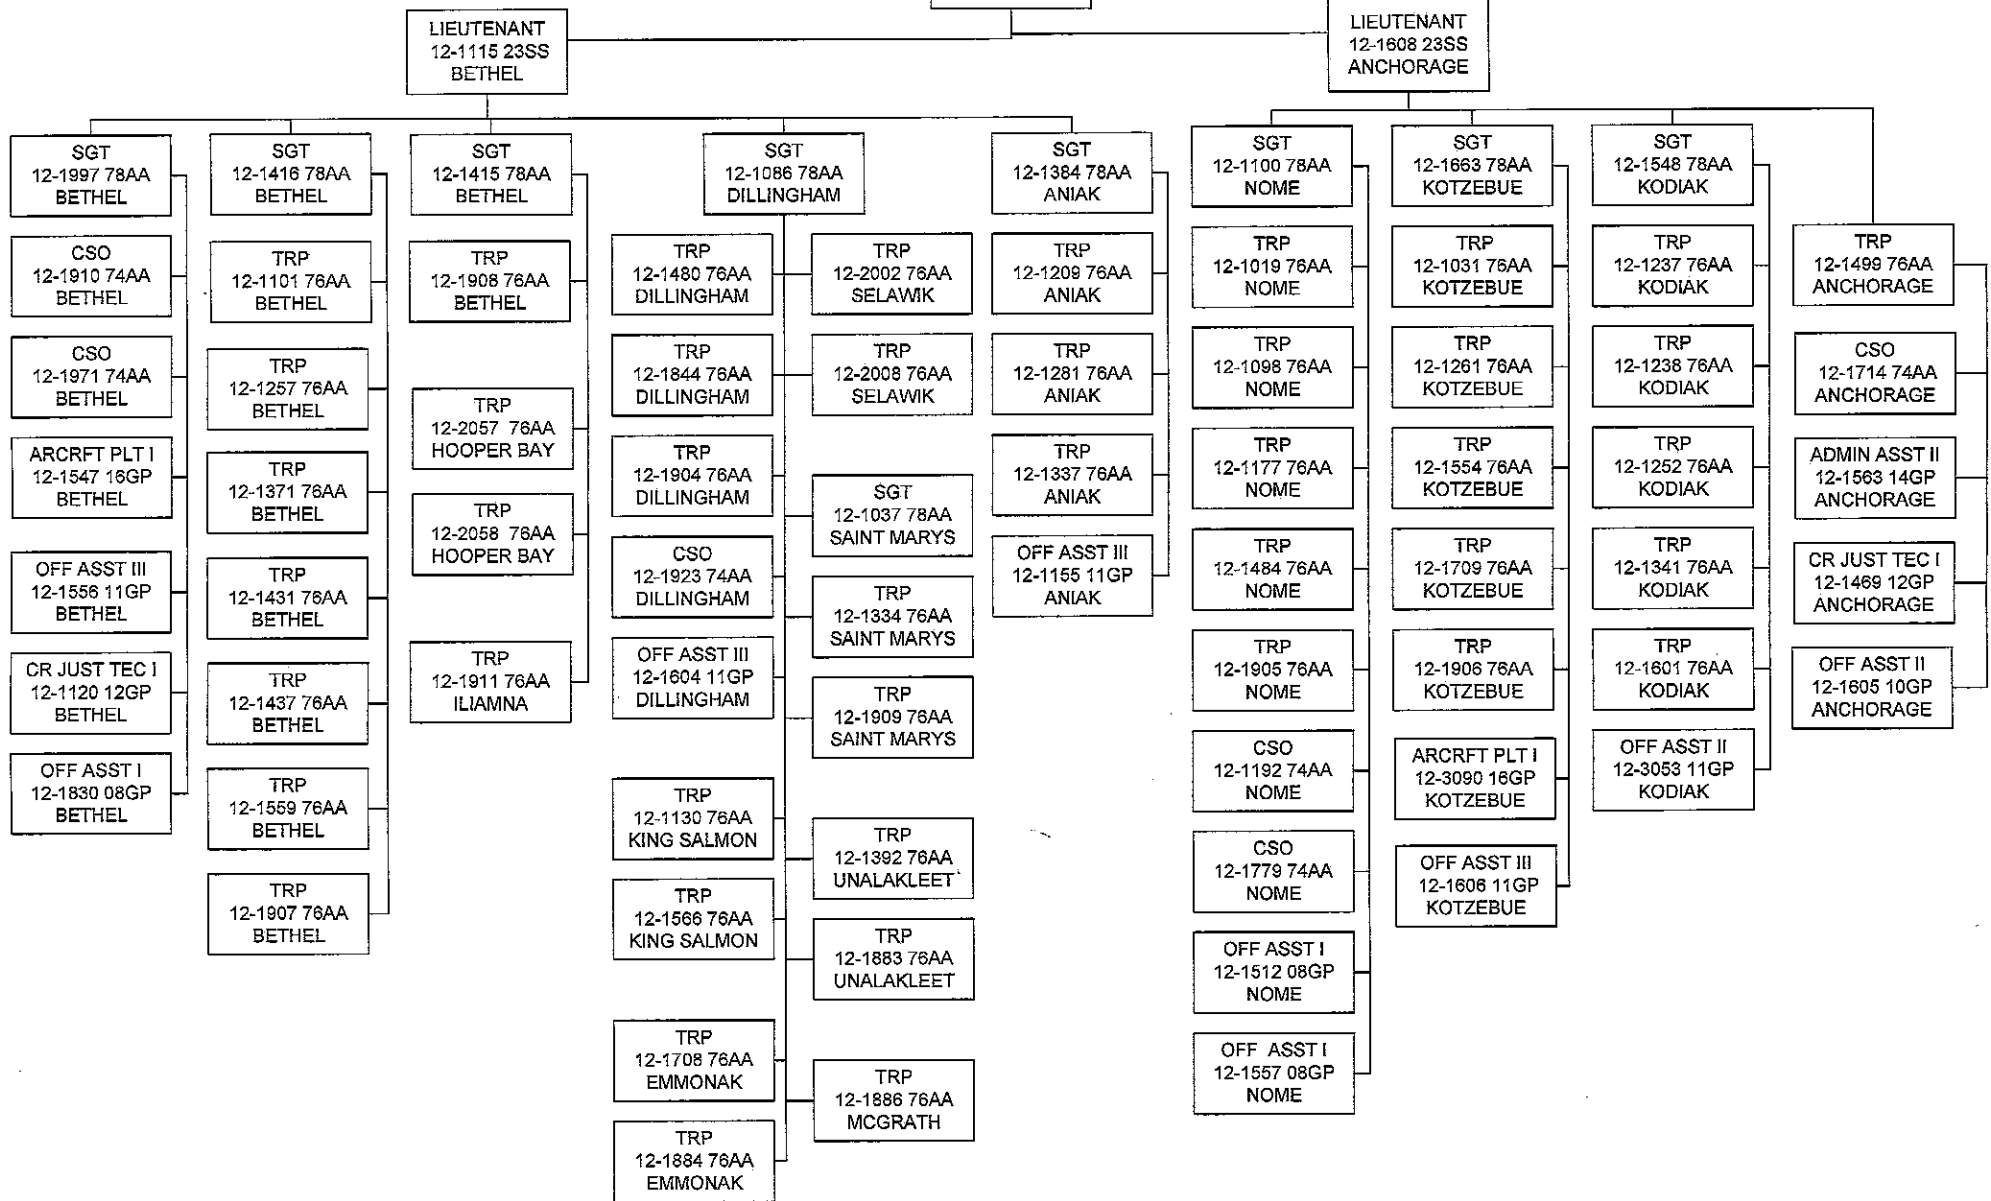

Component: Alaska State Trooper Detachments (2325)  
 RDU: Alaska State Troopers (160)

A DETACHMENT  
ORGANIZATIONAL CHART

Component: Alaska State Trooper Detachments (2325)

RDU: Alaska State Troopers (160)

**B DETACHMENT  
ORGANIZATIONAL CHART**

Component: Alaska State Trooper Detachments (2325)  
 RDU: Alaska State Troopers (160)

CAPTAIN  
 12-1013 24SS  
 ANCHORAGE

**C DETACHMENT  
 ORGANIZATIONAL CHART**

Component: Alaska State Trooper Detachments (2325)  
 RDU: Alaska State Troopers (160)

E DETACHMENT  
ORGANIZATIONAL CHART