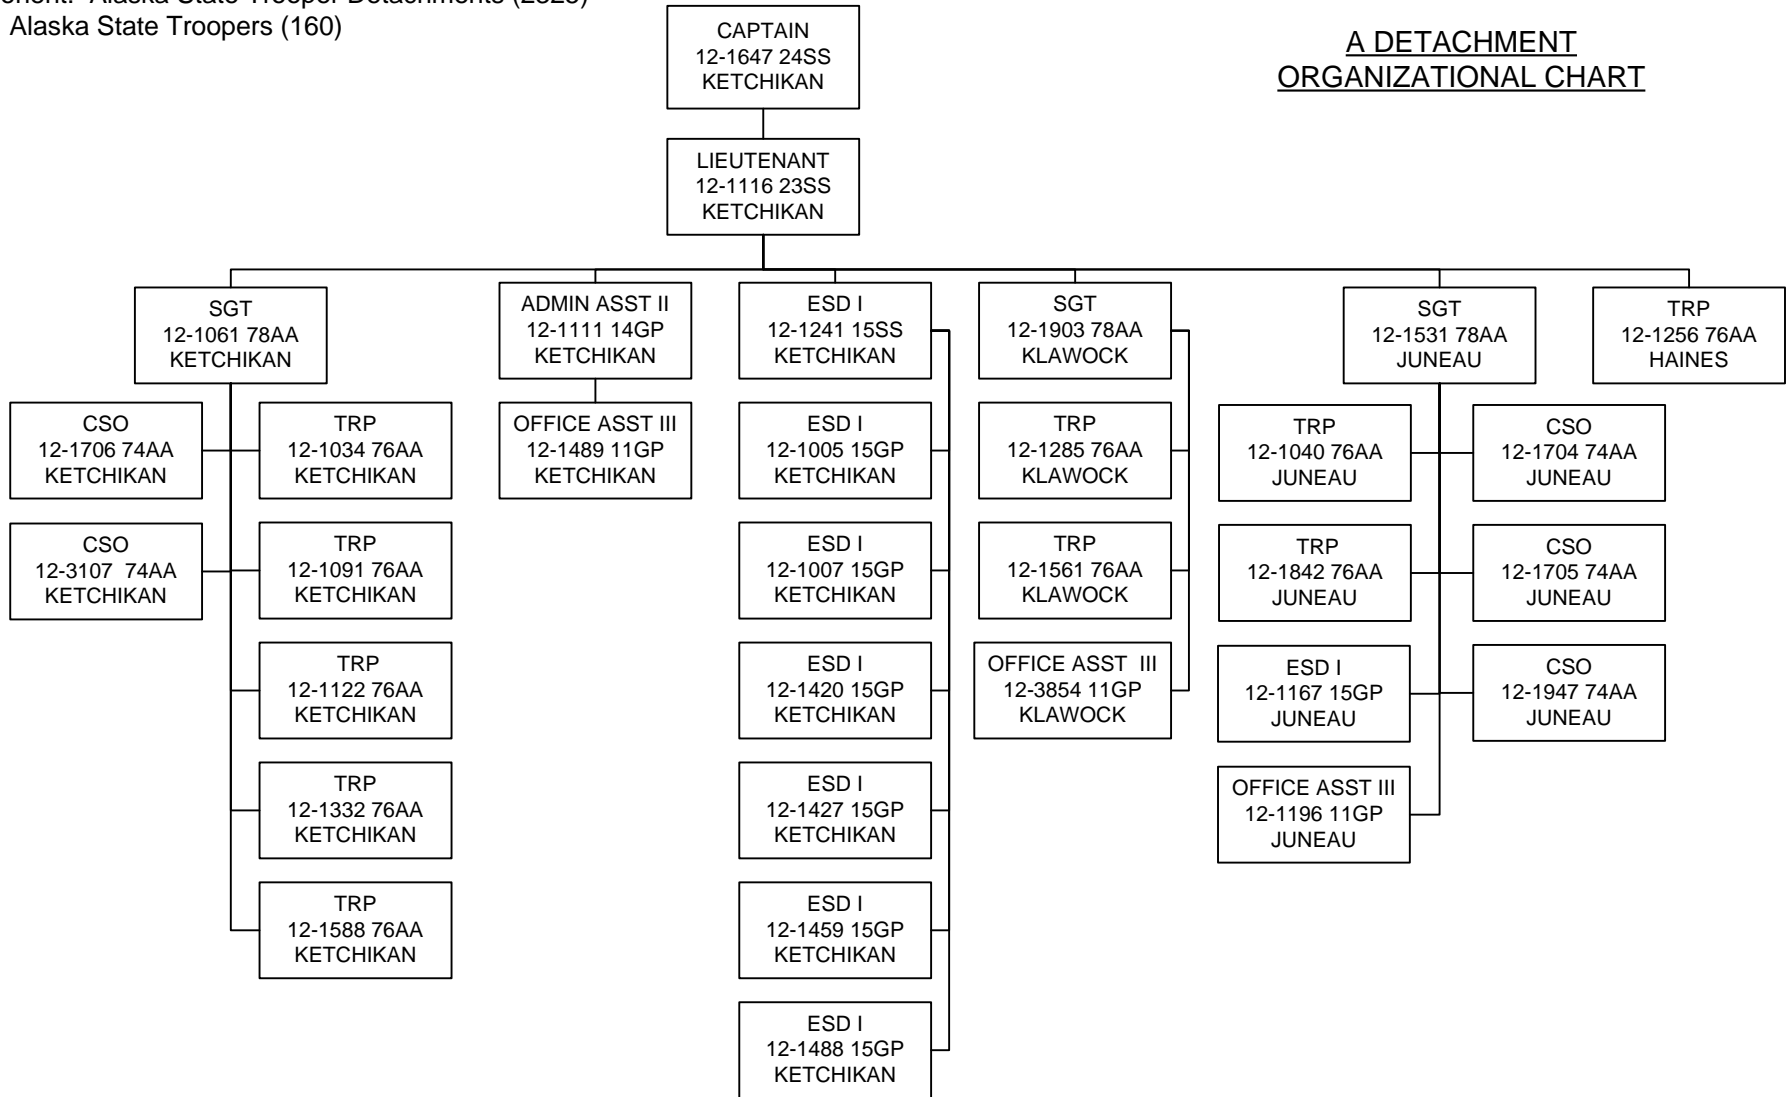

Component: Alaska State Trooper Detachments (2325)  
 RDU: Alaska State Troopers (160)

A DETACHMENT  
ORGANIZATIONAL CHART

Component: Alaska State Trooper Detachments (2325)

RDU: Alaska State Troopers (160)

**B DETACHMENT  
ORGANIZATIONAL CHART**

Component: Alaska State Trooper Detachments (2325)  
 RDU: Alaska State Troopers (160)

CAPTAIN  
 12-1013 24SS  
 ANCHORAGE

**C DETACHMENT  
 ORGANIZATIONAL CHART**

Component: Alaska State Trooper Detachments (2325)  
 RDU: Alaska State Troopers (160)

E DETACHMENT  
ORGANIZATIONAL CHART