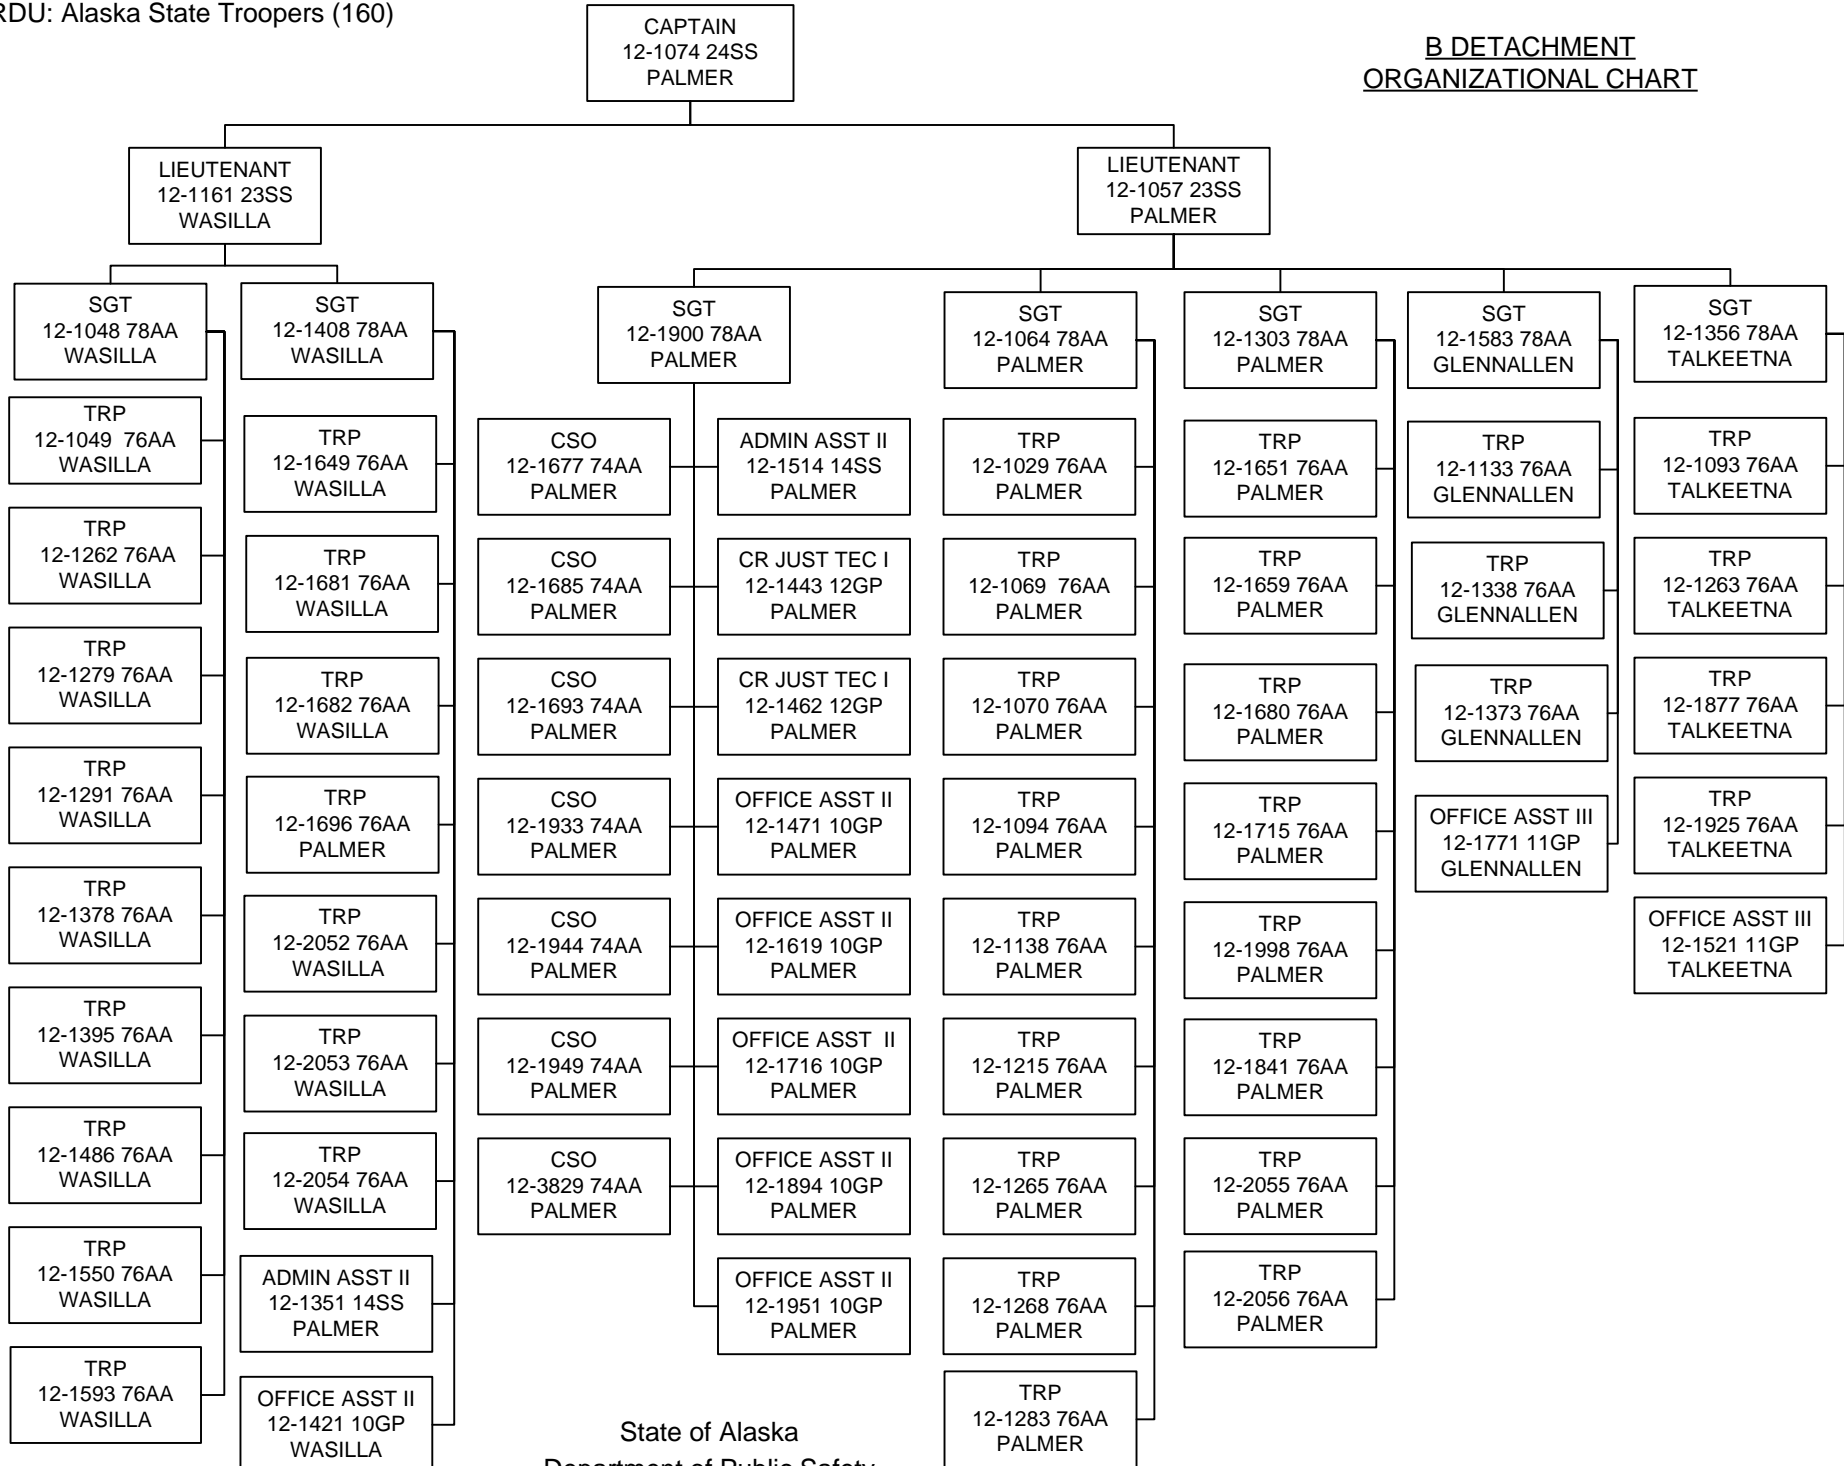

Component: Alaska State Trooper Detachments (2325)  
 RDU: Alaska State Troopers (160)

A DETACHMENT  
ORGANIZATIONAL CHART

Component: Alaska State Trooper Detachments (2325)

RDU: Alaska State Troopers (160)

**B DETACHMENT  
ORGANIZATIONAL CHART**

Component: Alaska State Trooper Detachments (2325)  
 RDU: Alaska State Troopers (160)

CAPTAIN  
 12-1013 24SS  
 ANCHORAGE

**C DETACHMENT  
 ORGANIZATIONAL CHART**

Component: Alaska State Trooper Detachments (2325)  
 RDU: Alaska State Troopers (160)

E DETACHMENT  
ORGANIZATIONAL CHART