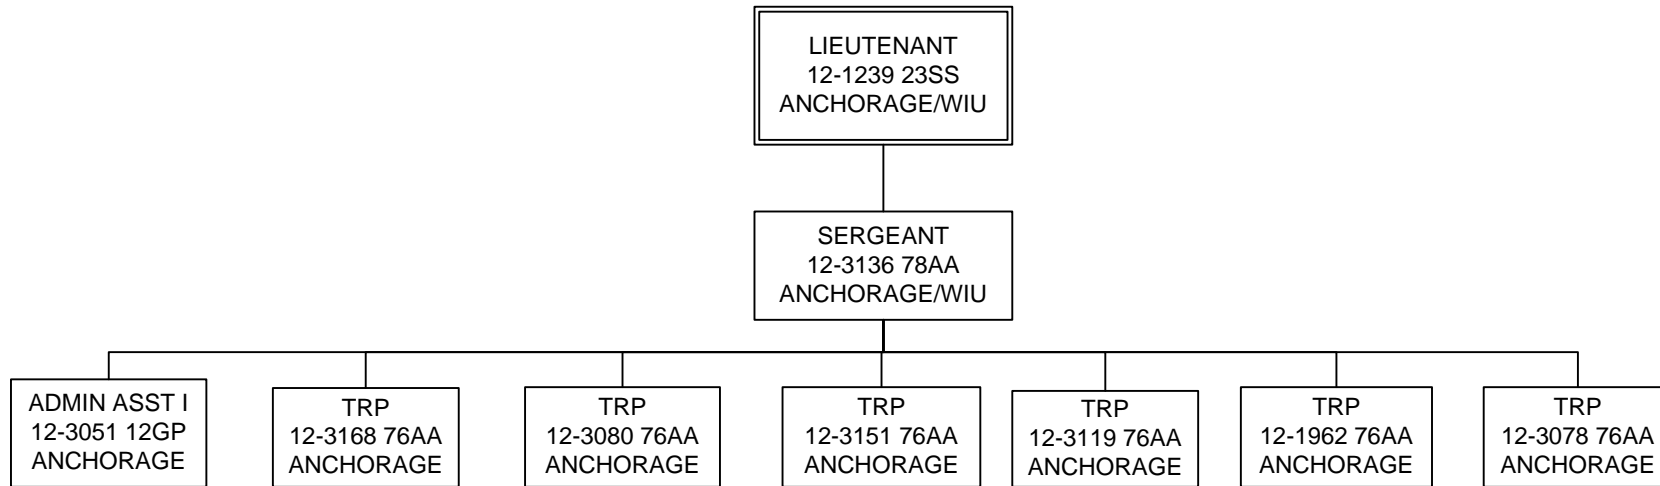

Component: Alaska Wildlife Troopers (2746)
RDU: Alaska State Troopers (160)

AWT DIVISION OPERATIONS
ORGANIZATIONAL CHART

Component: Alaska Wildlife Troopers (2746)
RDU: Alaska State Troopers (160)

WILDLIFE INVESTIGATIONS UNIT
ORGANIZATIONAL CHART

A DETACHMENT ORGANIZATIONAL CHART

Component: Alaska Wildlife Troopers (2746)
RDU: Alaska State Troopers (160)

**B DETACHMENT
 ORGANIZATIONAL CHART**

D DETACHMENT
ORGANIZATIONAL CHART

Component: Alaska Wildlife Troopers (2746)
RDU: Alaska State Troopers (160)