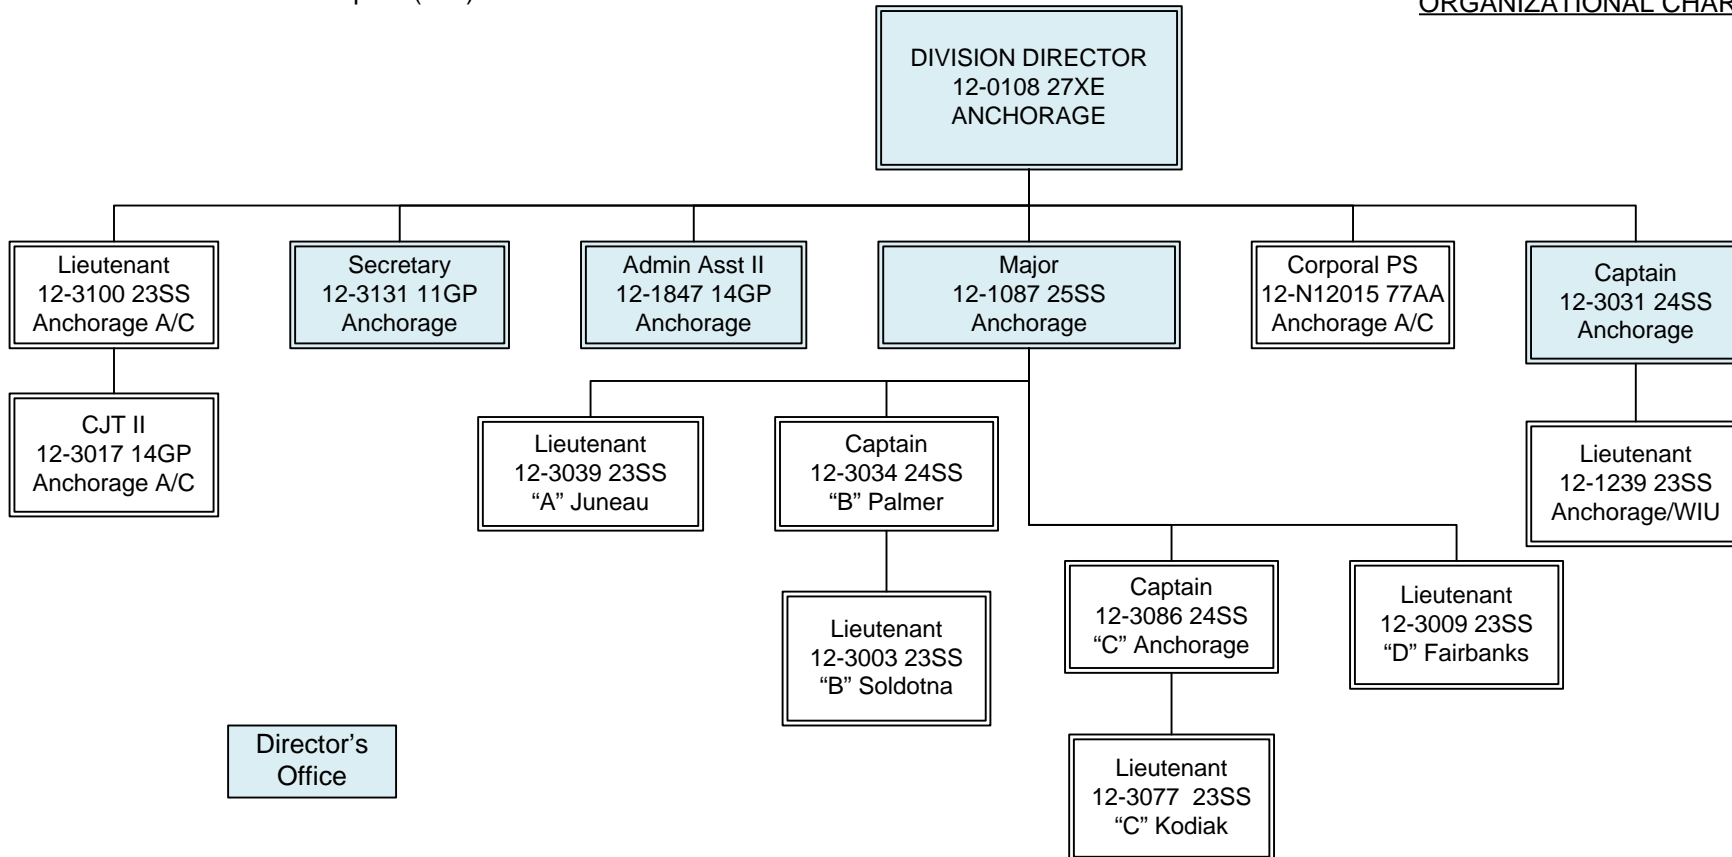

Component: Alaska Wildlife Troopers (2746)
RDU: Alaska State Troopers (160)

AWT DIVISION OPERATIONS
ORGANIZATIONAL CHART

Component: Alaska Wildlife Troopers (2746)
RDU: Alaska State Troopers (160)

WILDLIFE INVESTIGATIONS UNIT
ORGANIZATIONAL CHART

A DETACHMENT ORGANIZATIONAL CHART

Component: Alaska Wildlife Troopers (2746)
RDU: Alaska State Troopers (160)

**B DETACHMENT
 ORGANIZATIONAL CHART**

D DETACHMENT
ORGANIZATIONAL CHART

Component: Alaska Wildlife Troopers (2746)
RDU: Alaska State Troopers (160)