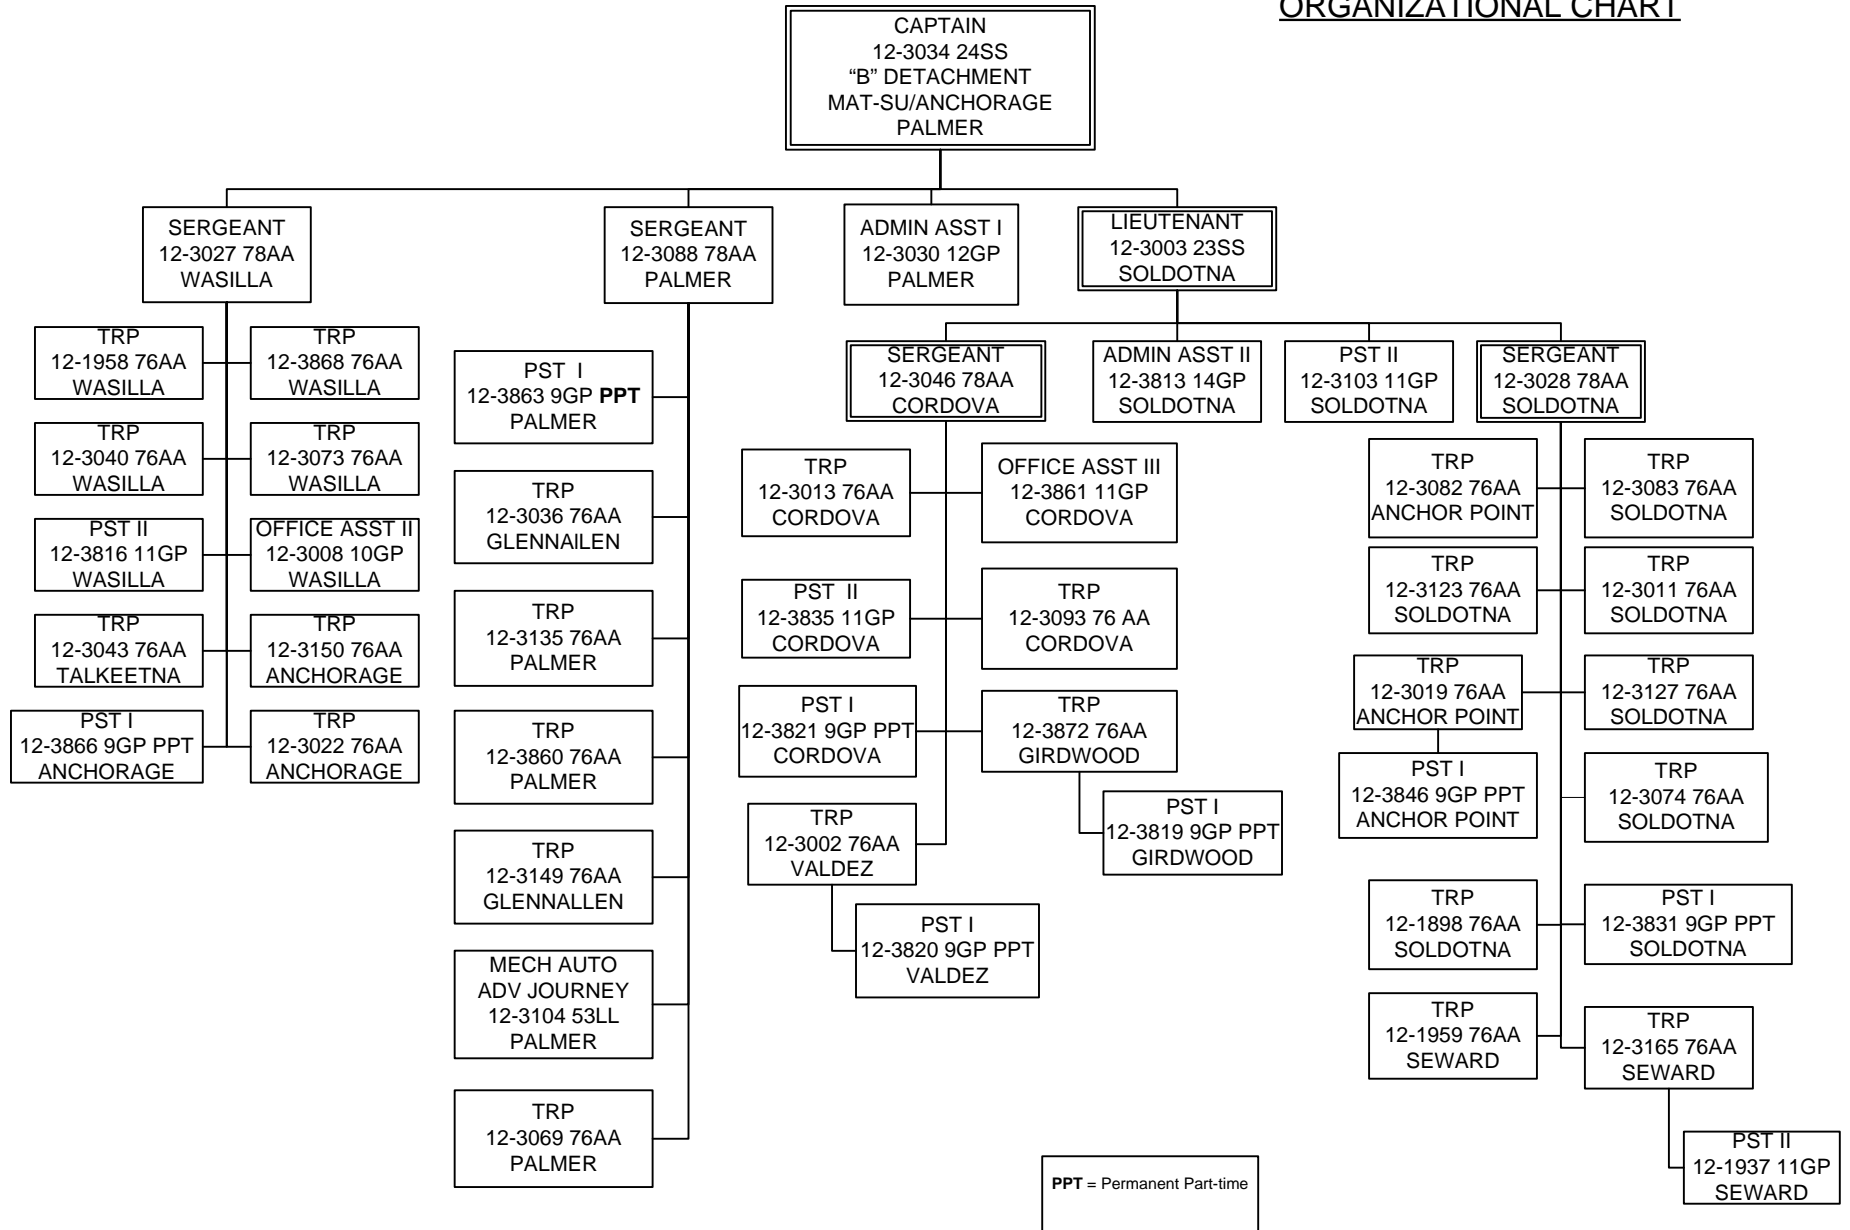

Component: Alaska Wildlife Troopers (2746)
RDU: Alaska State Troopers (160)

AWT DIVISION OPERATIONS
ORGANIZATIONAL CHART

Component: Alaska Wildlife Troopers (2746)
RDU: Alaska State Troopers (160)

WILDLIFE INVESTIGATIONS UNIT
ORGANIZATIONAL CHART

A DETACHMENT ORGANIZATIONAL CHART

Component: Alaska Wildlife Troopers (2746)
RDU: Alaska State Troopers (160)

**B DETACHMENT
 ORGANIZATIONAL CHART**

D DETACHMENT
ORGANIZATIONAL CHART

Component: Alaska Wildlife Troopers (2746)
RDU: Alaska State Troopers (160)