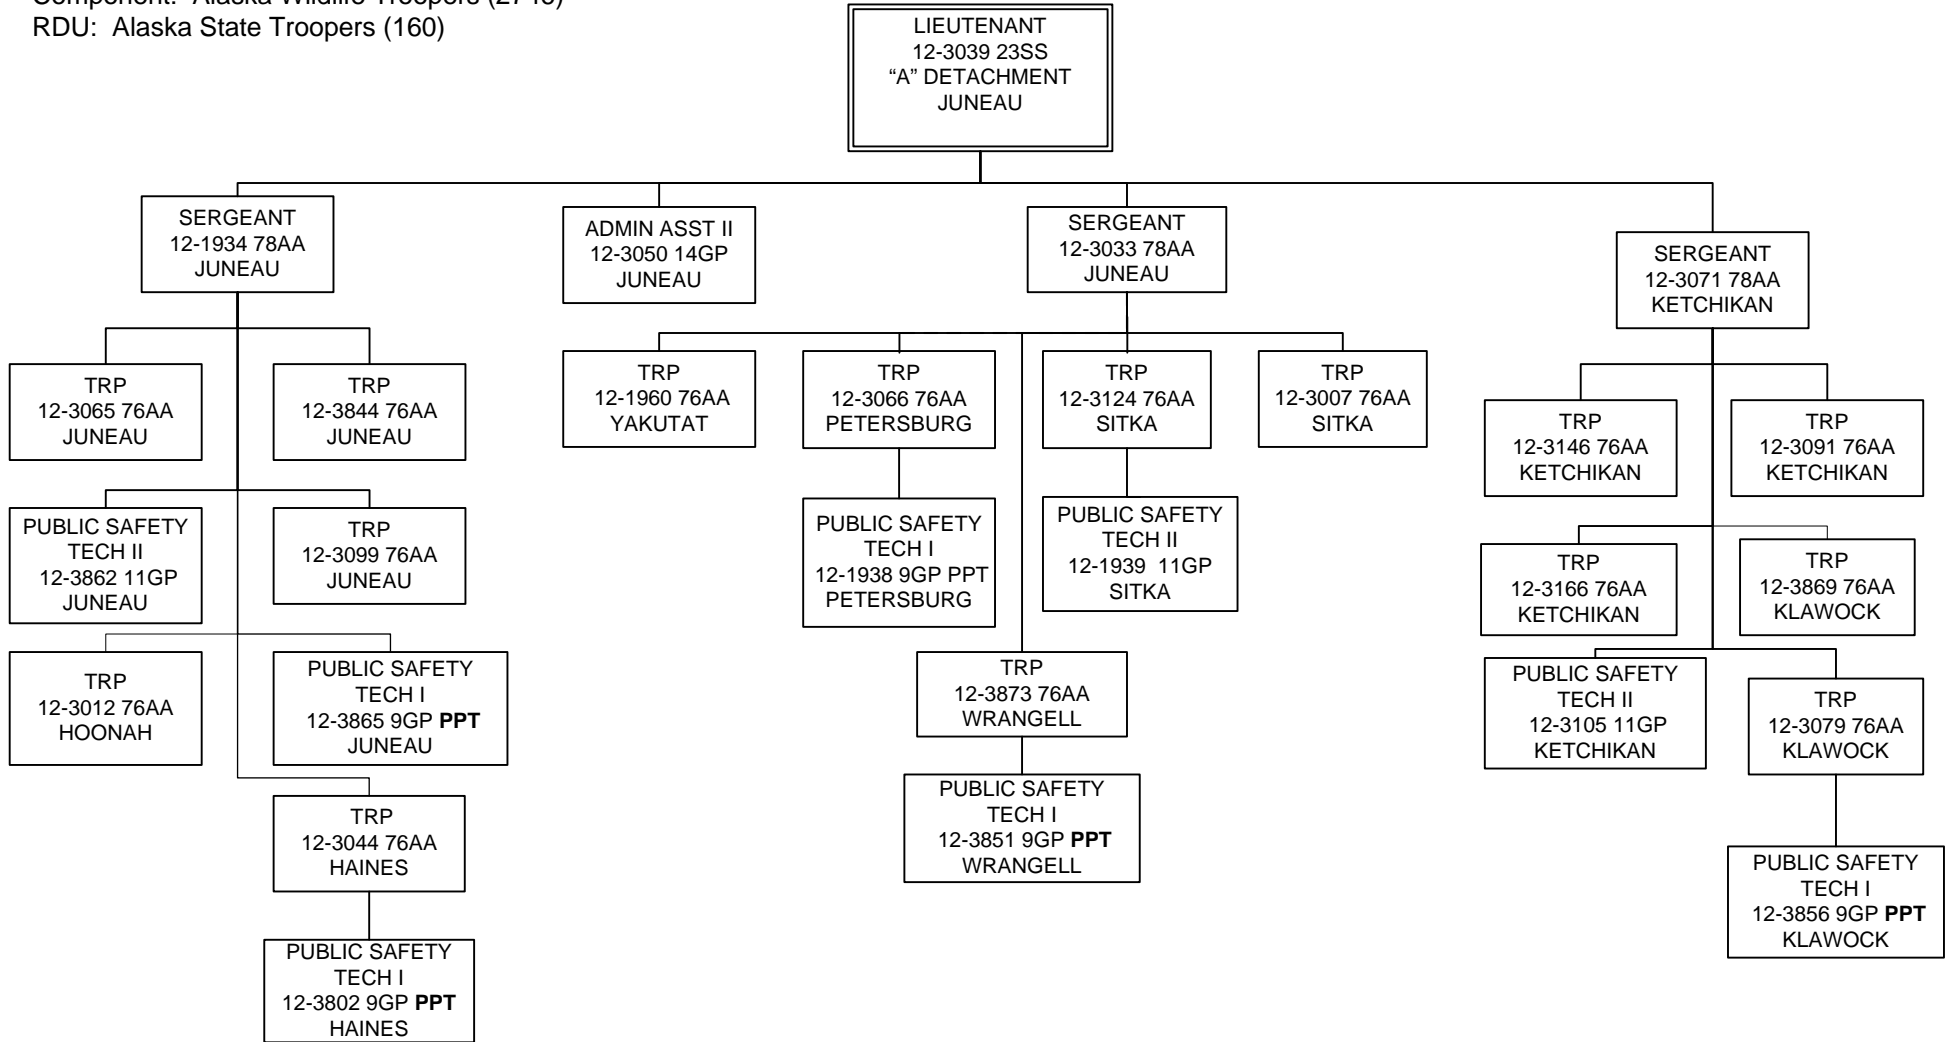

Component: Alaska Wildlife Troopers (2746)
RDU: Alaska State Troopers (160)

AWT DIVISION OPERATIONS
ORGANIZATIONAL CHART

Component: Alaska Wildlife Troopers (2746)
RDU: Alaska State Troopers (160)

WILDLIFE INVESTIGATIONS UNIT
ORGANIZATIONAL CHART

A DETACHMENT ORGANIZATIONAL CHART

Component: Alaska Wildlife Troopers (2746)
RDU: Alaska State Troopers (160)

**B DETACHMENT
 ORGANIZATIONAL CHART**

D DETACHMENT
ORGANIZATIONAL CHART

Component: Alaska Wildlife Troopers (2746)
RDU: Alaska State Troopers (160)