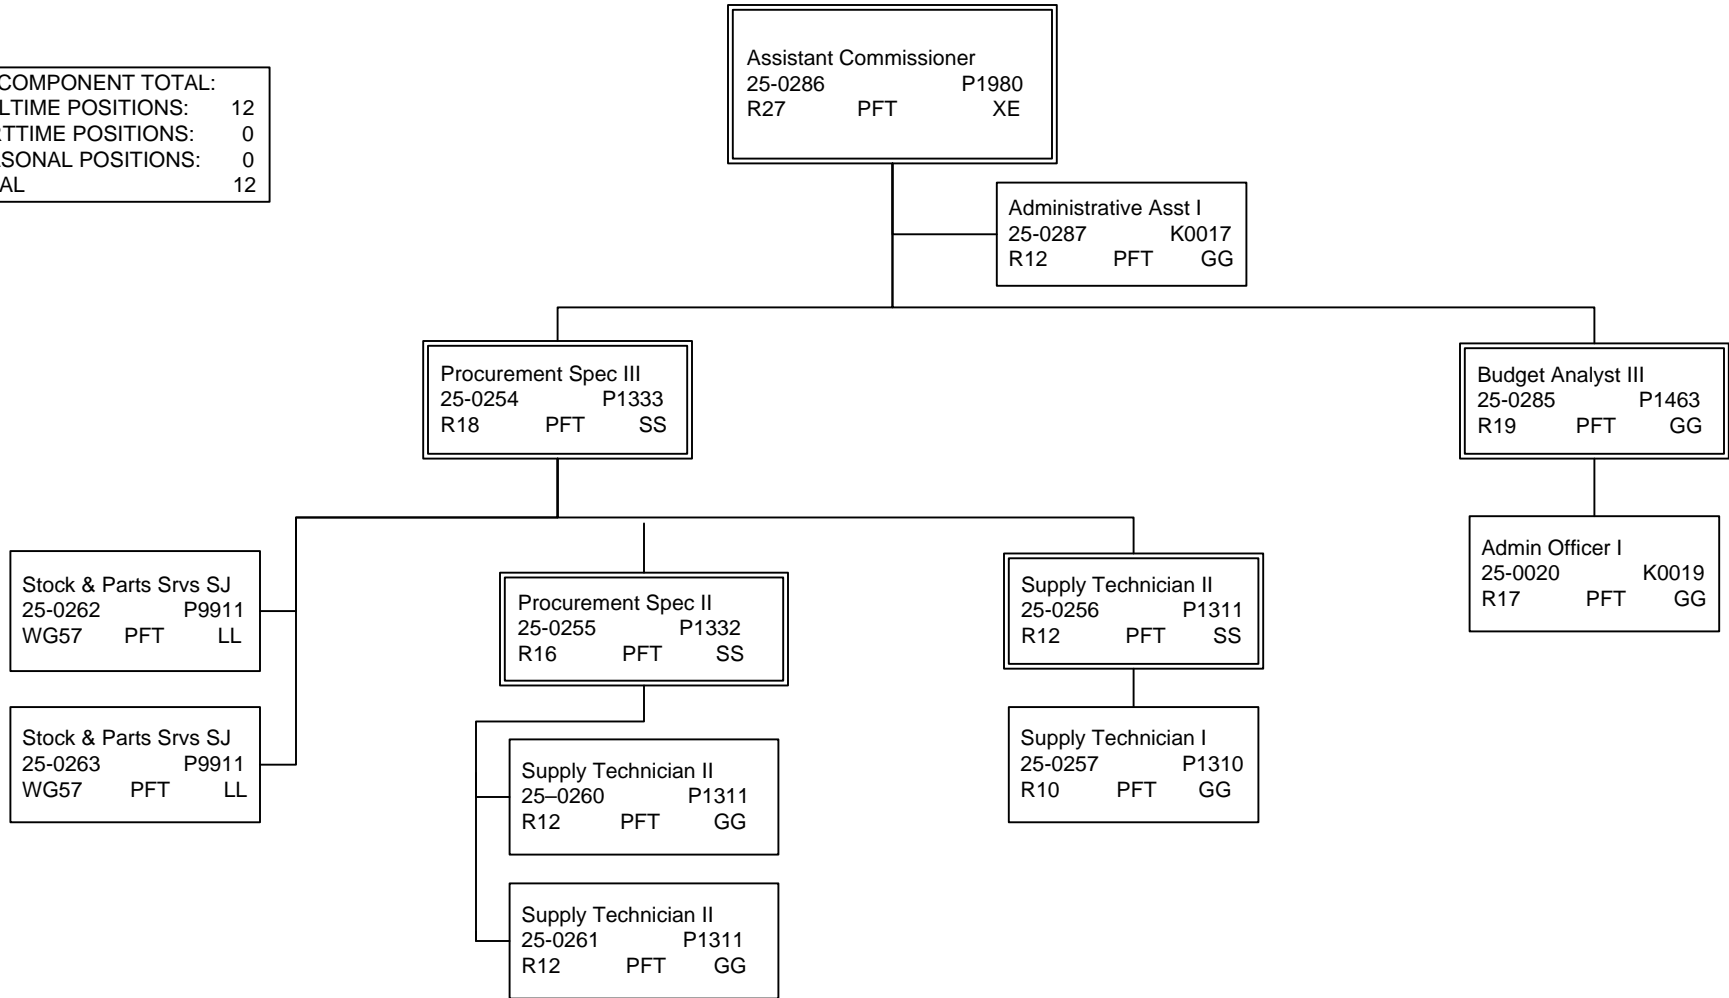

Department of Transportation & Public Facilities
 RDU: Administration and Support
 COMPONENT: Central Region Support Services (2292)
 FY2015 Governor's Budget

COMPONENT TOTAL:	
FULLTIME POSITIONS:	12
PARTTIME POSITIONS:	0
SEASONAL POSITIONS:	0
TOTAL	12

Note: All positions are located in Anchorage.