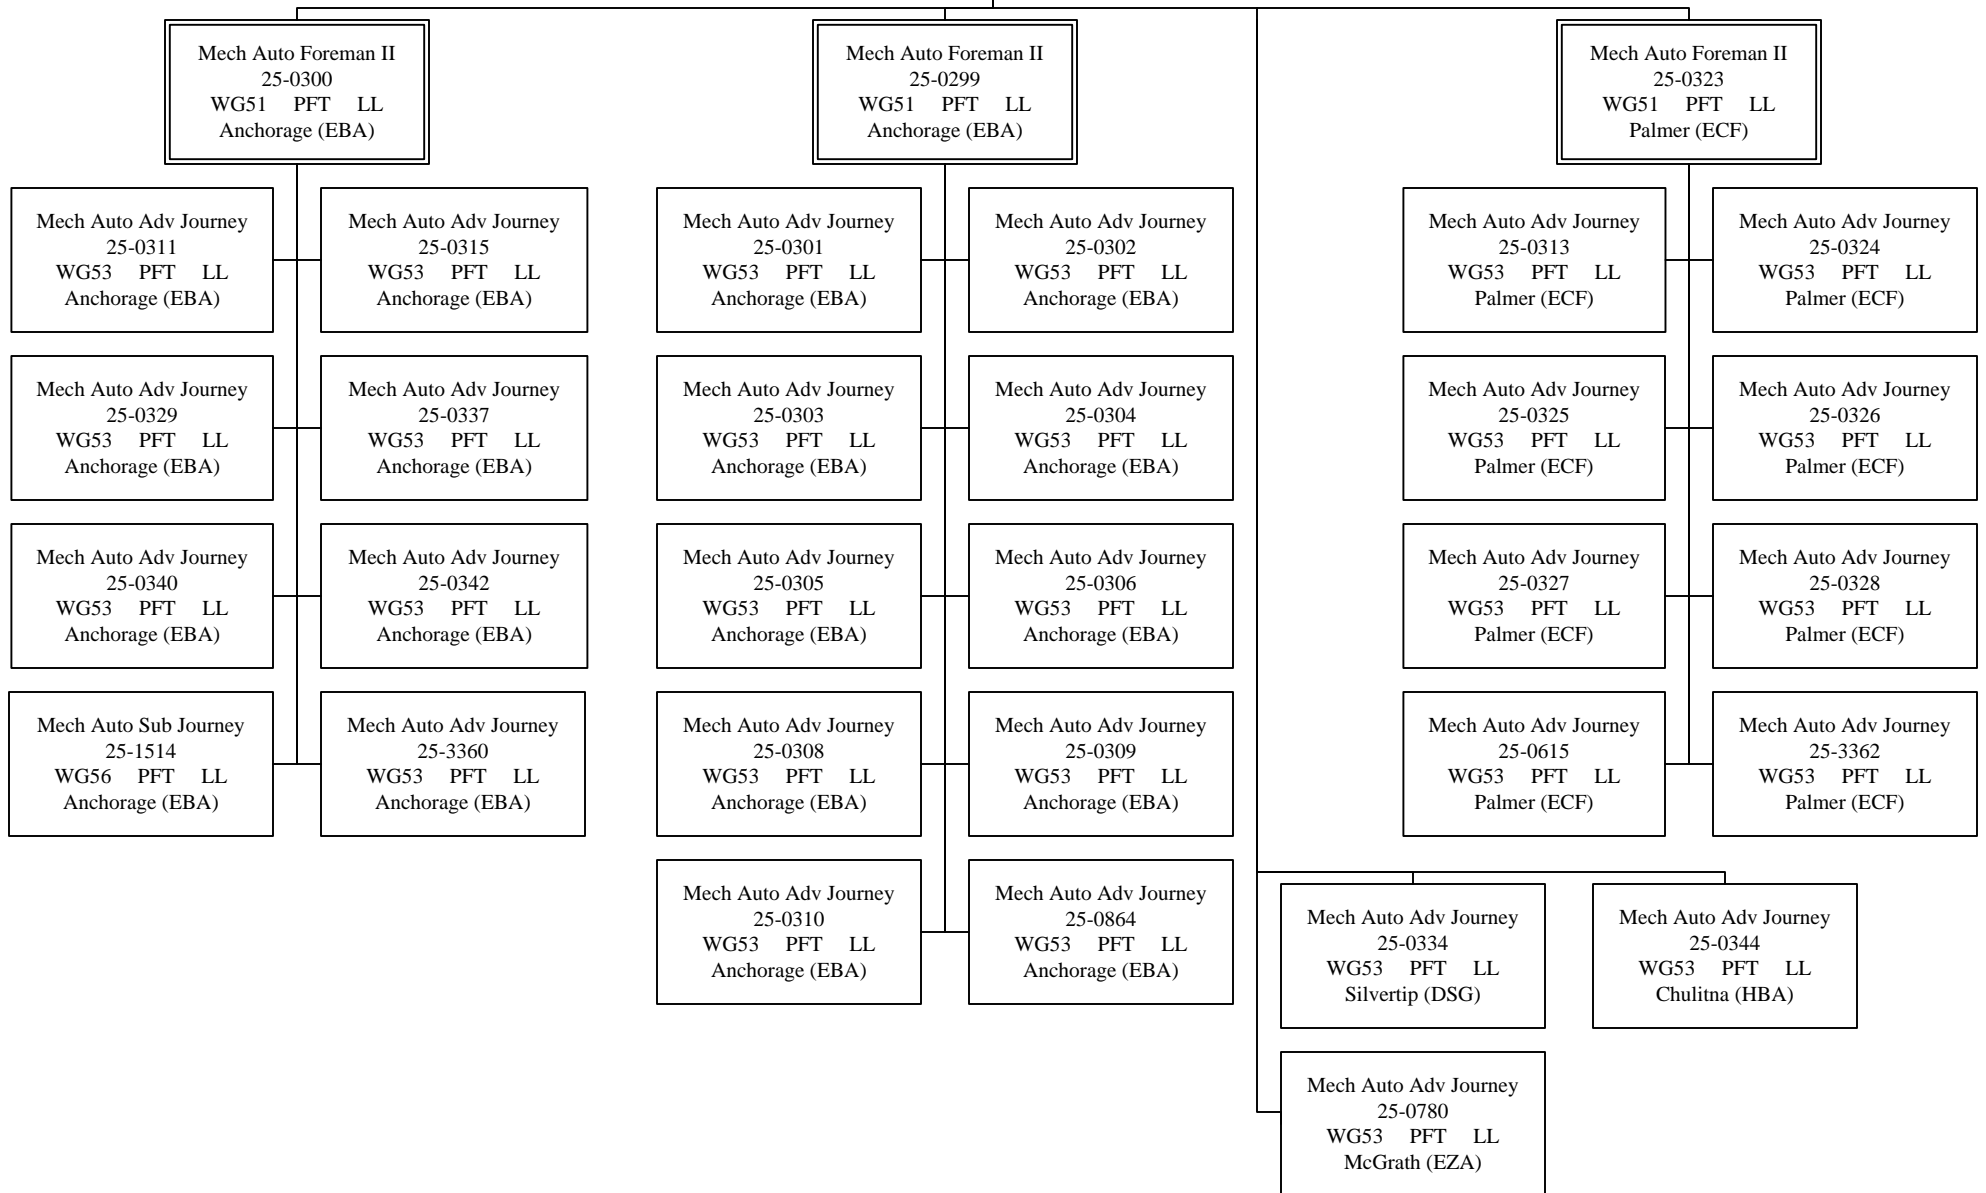

Equipment Fleet Parts Manager
 25-1326
 R20 PFT SS
 Anchorage (EBA)

State Equipment Fleet Manager
 25-0470
 R23 PFT SS
 Anchorage (EBA)

Equipment Fleet Dist Manager
 25-0089
 R20 PFT SS
 Anchorage (EBA)

State Equipment Fleet Manager
 25-0470
 R23 PFT SS
 Anchorage (EBA)

Equipment Fleet Dist Manager
 25-1262
 R20 PFT SS
 Fairbanks (JBA)

State Equipment Fleet Manager
 25-0470
 R23 PFT SS
 Anchorage (EBA)

Equipment Fleet Dist Manager
 25-1307
 R20 PFT SS
 Fairbanks (EBA)

State Equipment Fleet Manager
 25-0470
 R23 PFT SS
 Anchorage (EBA)