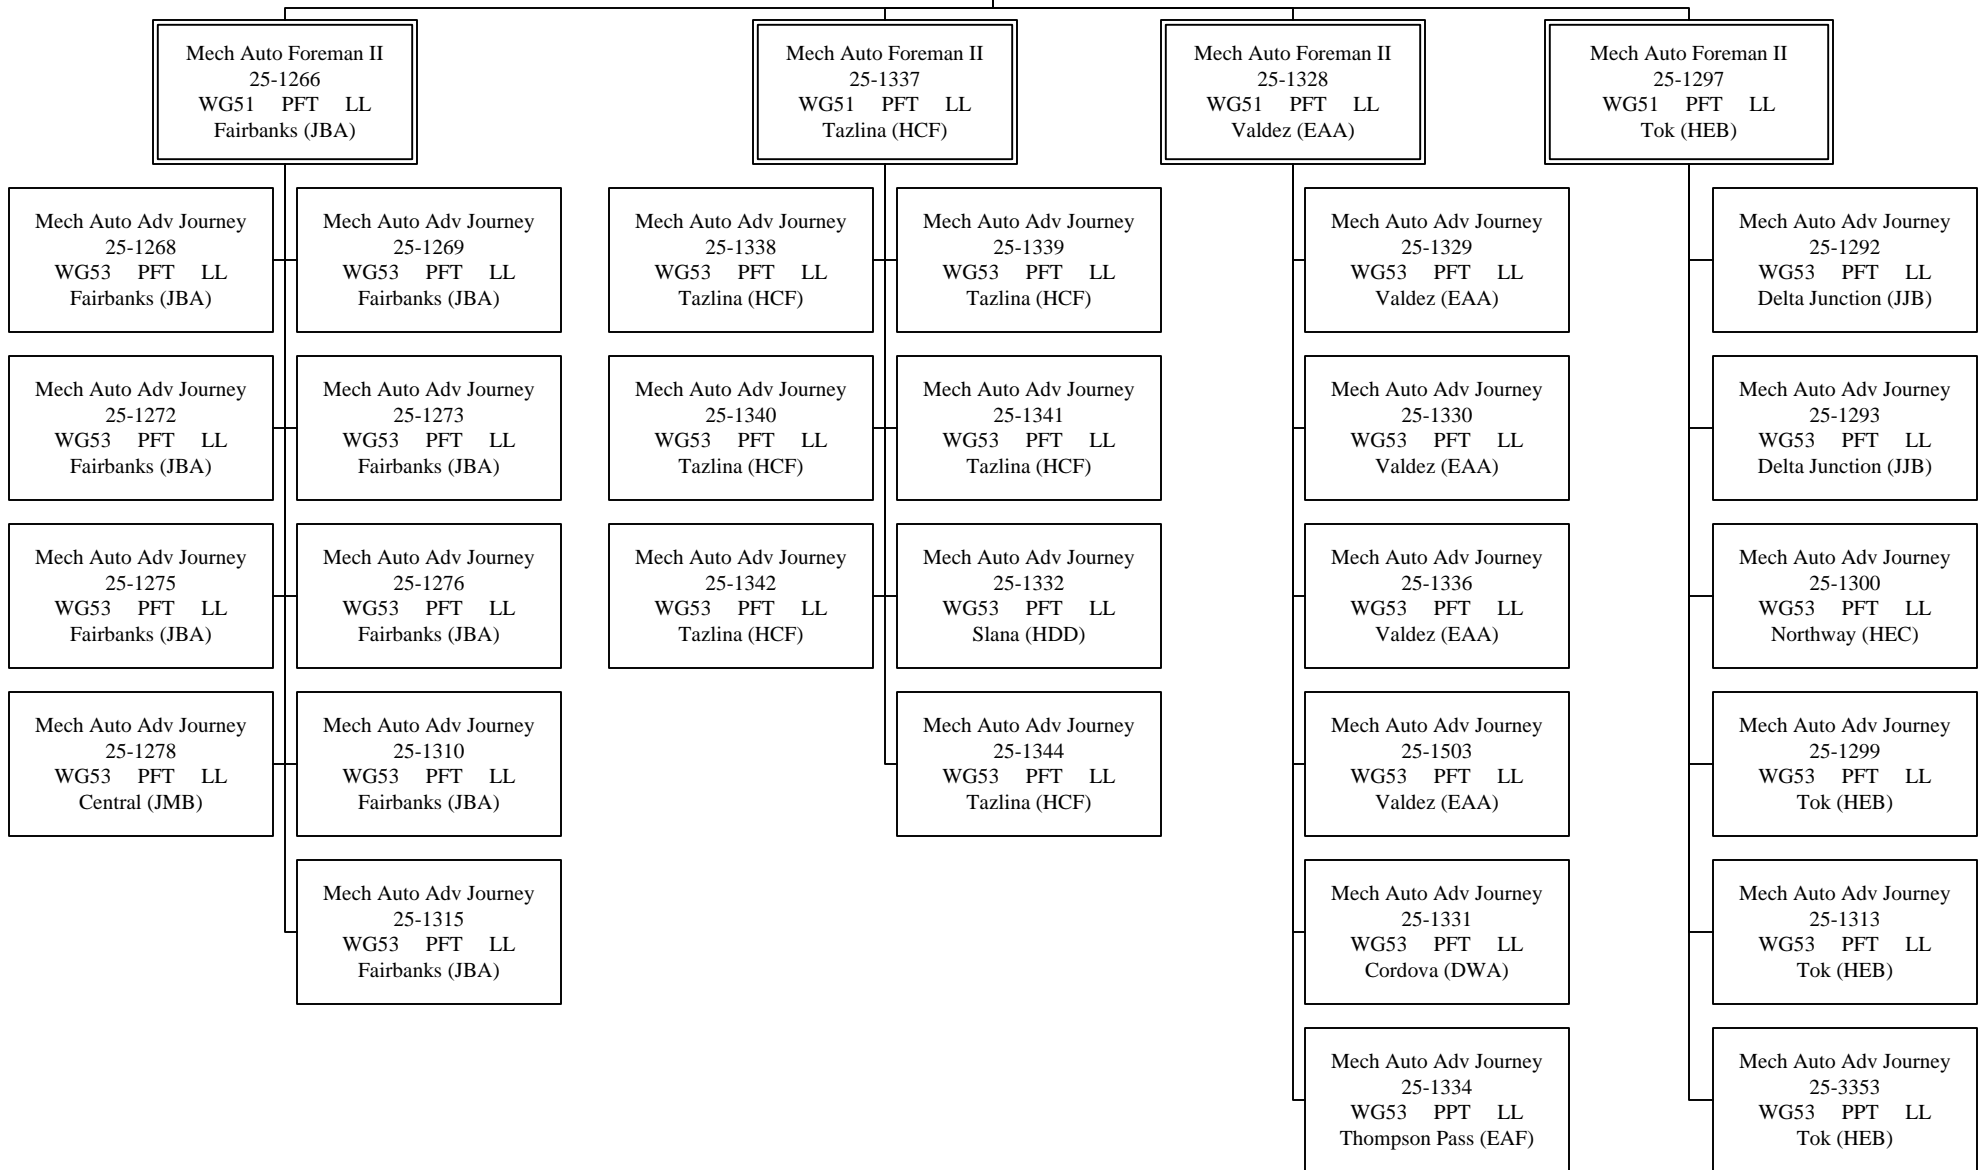

Equipment Fleet Parts Manager
 25-1326
 R20 PFT SS
 Anchorage (EBA)

State Equipment Fleet Manager
 25-0470
 R23 PFT SS
 Anchorage (EBA)

Equipment Fleet Dist Manager
 25-0089
 R20 PFT SS
 Anchorage (EBA)

State Equipment Fleet Manager
 25-0470
 R23 PFT SS
 Anchorage (EBA)

Equipment Fleet Dist Manager
 25-1262
 R20 PFT SS
 Fairbanks (JBA)

State Equipment Fleet Manager
 25-0470
 R23 PFT SS
 Anchorage (EBA)

Equipment Fleet Dist Manager
 25-1307
 R20 PFT SS
 Fairbanks (EBA)

State Equipment Fleet Manager
 25-0470
 R23 PFT SS
 Anchorage (EBA)