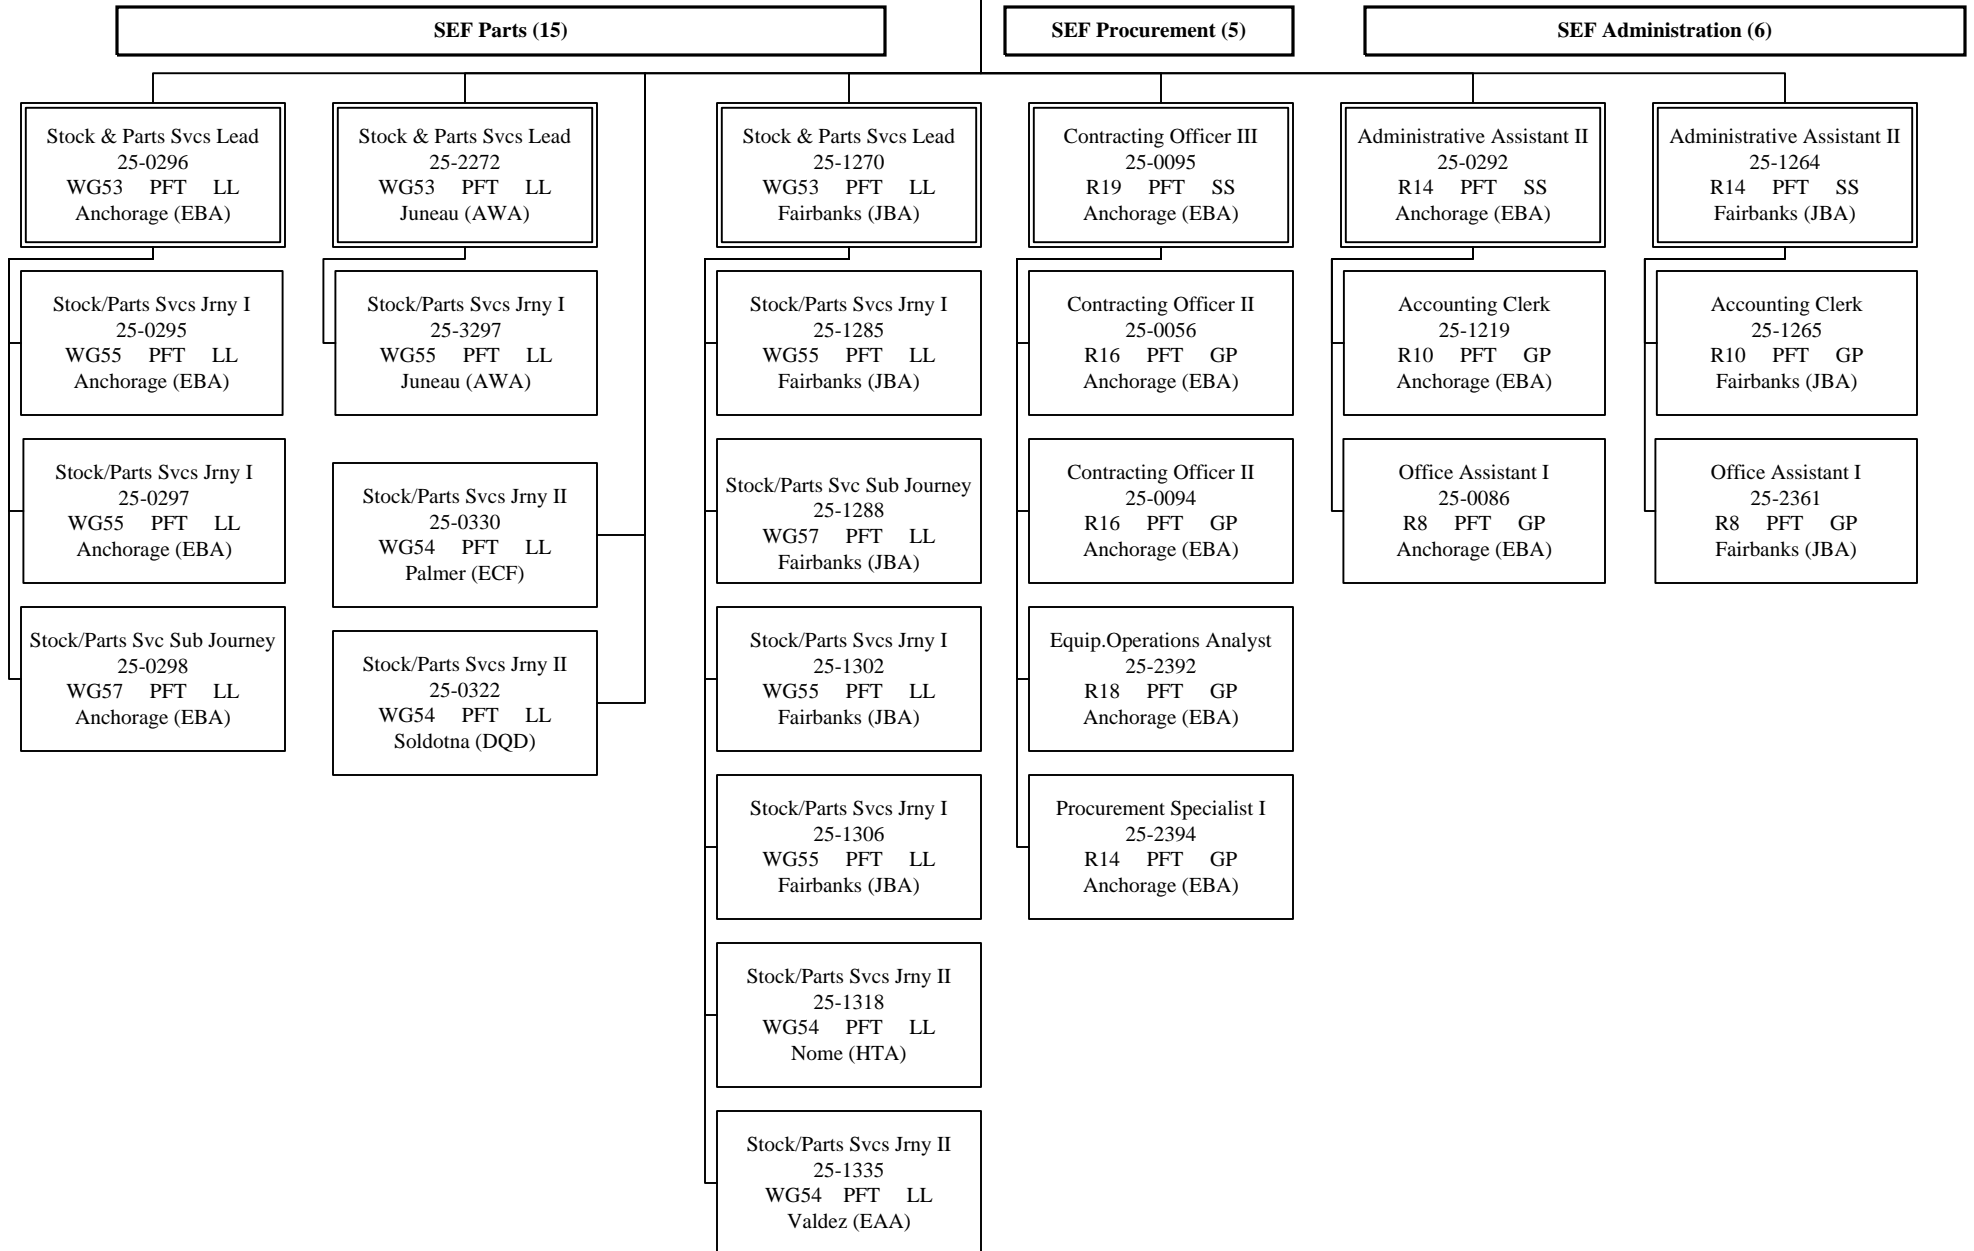

Equipment Fleet Parts Manager
 25-1326
 R20 PFT SS
 Anchorage (EBA)

State Equipment Fleet Manager
 25-0470
 R23 PFT SS
 Anchorage (EBA)

Equipment Fleet Dist Manager
 25-0089
 R20 PFT SS
 Anchorage (EBA)

State Equipment Fleet Manager
 25-0470
 R23 PFT SS
 Anchorage (EBA)

Equipment Fleet Dist Manager
 25-1262
 R20 PFT SS
 Fairbanks (JBA)

State Equipment Fleet Manager
 25-0470
 R23 PFT SS
 Anchorage (EBA)

Equipment Fleet Dist Manager
 25-1307
 R20 PFT SS
 Fairbanks (EBA)

State Equipment Fleet Manager
 25-0470
 R23 PFT SS
 Anchorage (EBA)