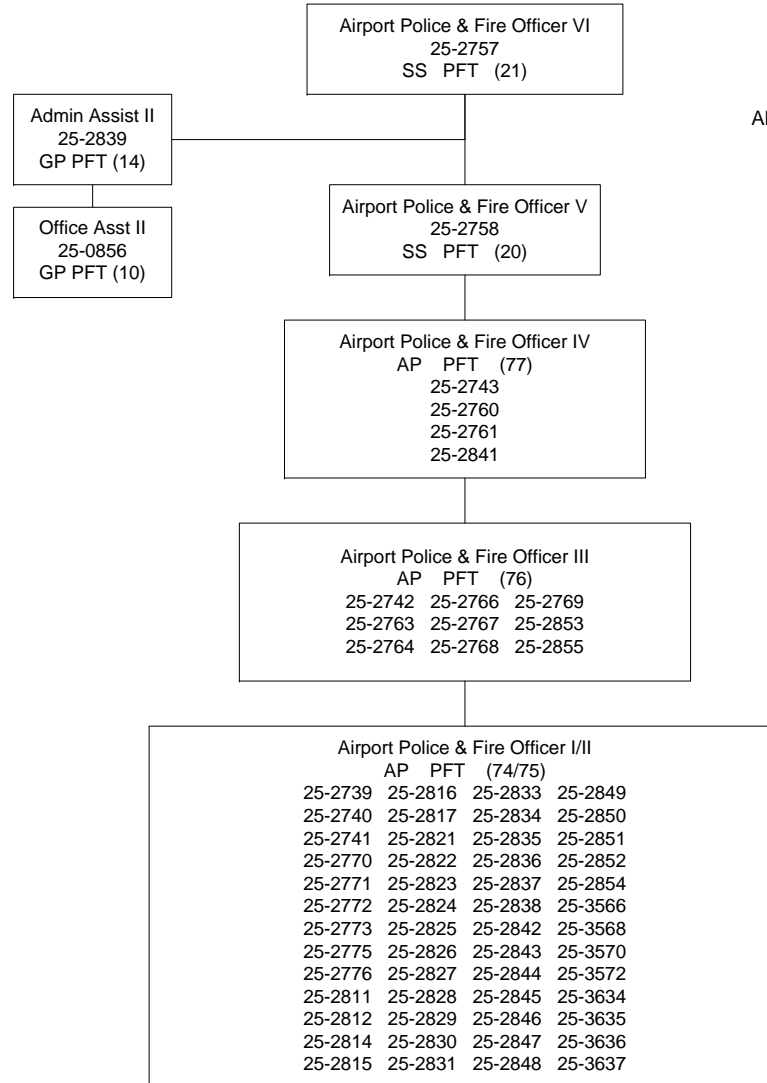

Department of Transportation & Public Facilities
 RDU: International Airports
 Component: Anchorage Airport Safety (610)
 FY2015 Governor's Budget
 69 PFT

All positions are located at Anchorage International Airport.