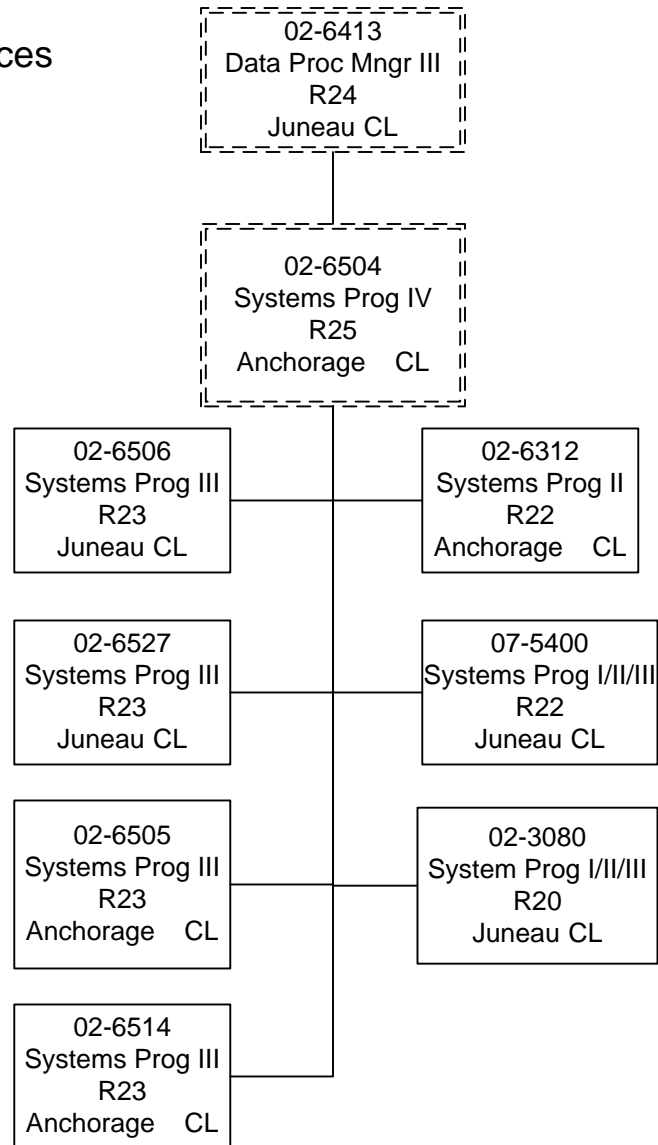

Department of Administration
11972 - Enterprise Technology Services
Mainframe Services

Department of Administration
11972 - Enterprise Technology Services
Network Services

07-5080
Data Proc Mngr III
R24
Juneau CL