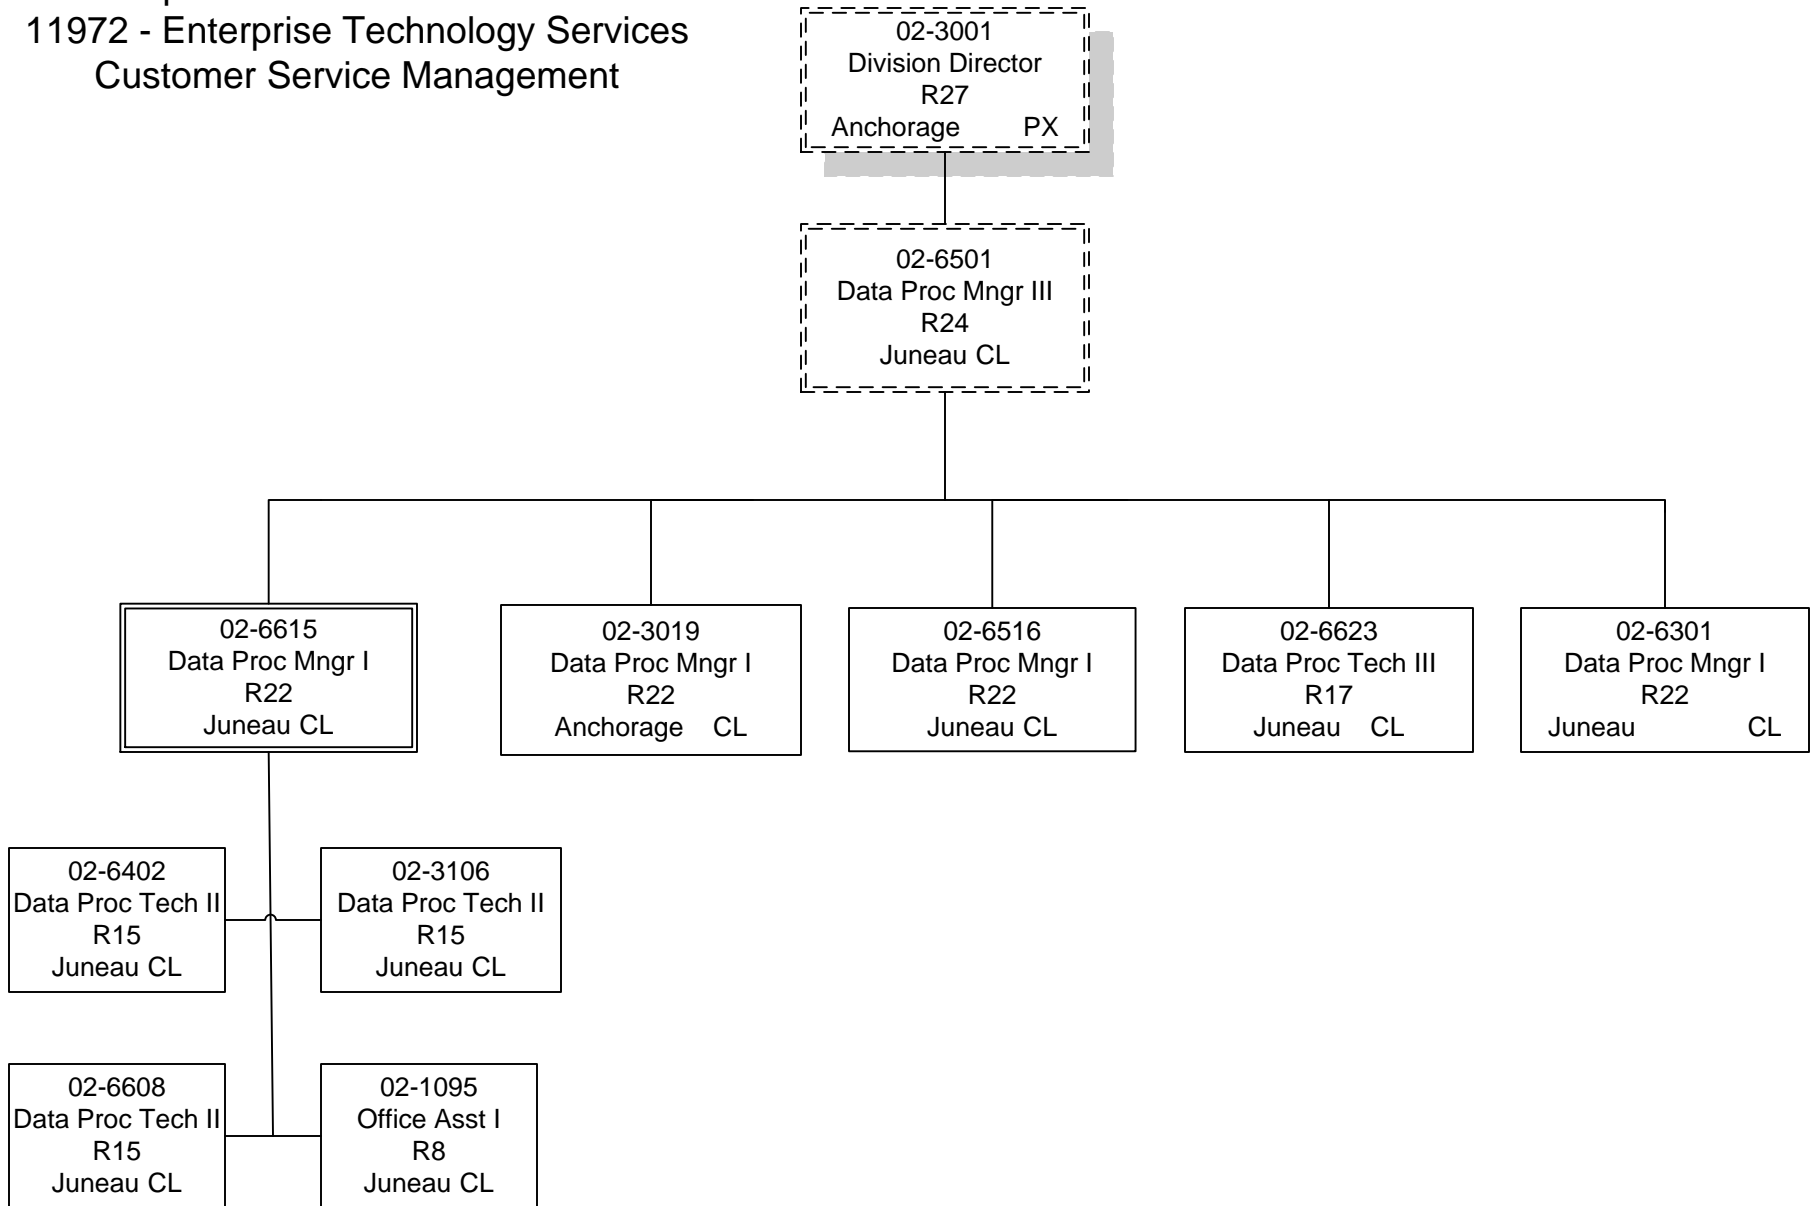

Department of Administration
11972 - Enterprise Technology Services
Mainframe Services

Department of Administration
11972 - Enterprise Technology Services
Network Services

07-5080
Data Proc Mngr III
R24
Juneau CL

02-3120
Data Proc Mngr I
R22
Anchorage CL

Department of Administration
11972 - Enterprise Technology Services
Customer Service Management

Department of Administration
11972 - Enterprise Technology Services
Data Center Services