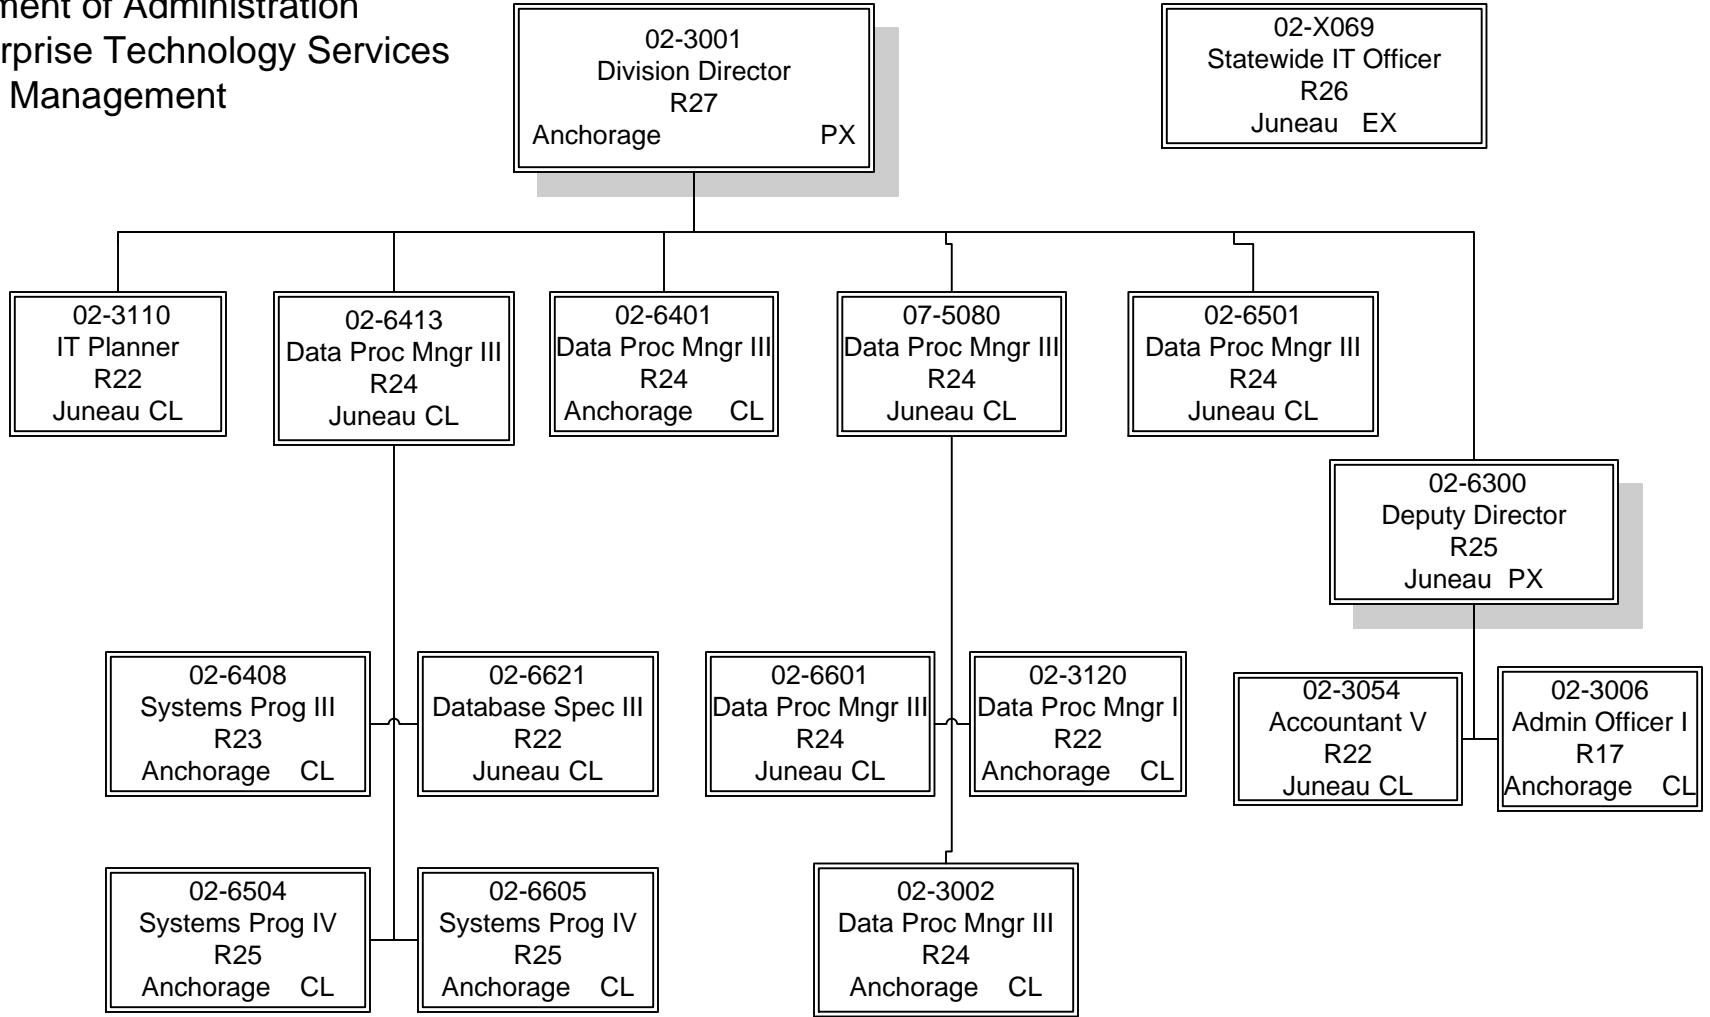

Department of Administration
 11972 - Enterprise Technology Services
 Management

Department of Administration
11972 - Enterprise Technology Services
Administrative Services

Department of Administration
11972 - Enterprise Technology Services
Fiscal

Department of Administration
11972 - Enterprise Technology Services
Planning-Communications

Department of Administration
11972 - Enterprise Technology Services
Security

Department of Administration
11972 - Enterprise Technology Services
Database Services

Department of Administration
11972 - Enterprise Technology Services
Mainframe Services

Department of Administration
11972 - Enterprise Technology Services
Network Services

07-5080
Data Proc Mngr III
R24
Juneau CL

02-3120
Data Proc Mngr I
R22
Anchorage CL

Department of Administration
11972 - Enterprise Technology Services
Customer Service Management

Department of Administration
11972 - Enterprise Technology Services
Data Center Services