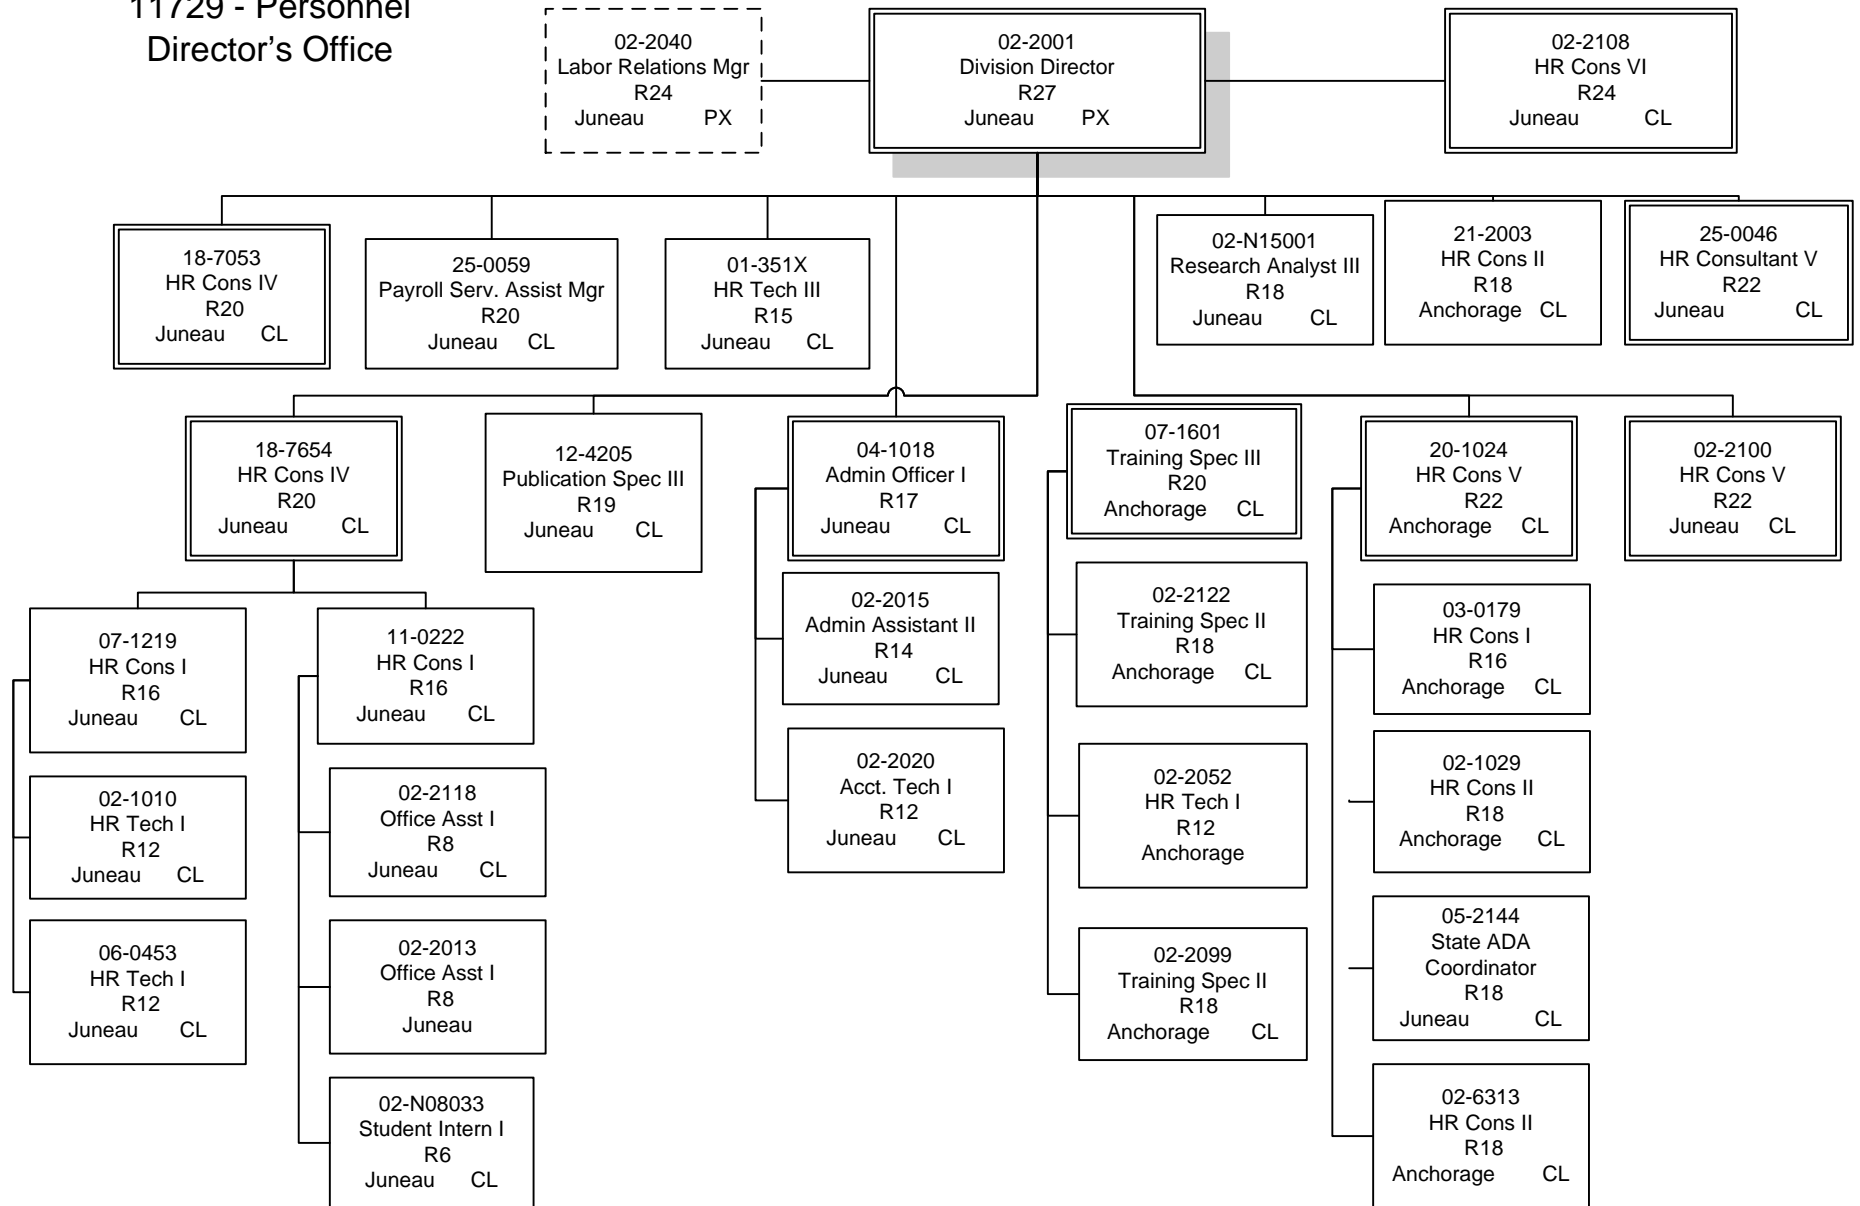

Department of Administration
 11729 - Personnel
 Director's Office

Department of Administration
11729 - Personnel
Deputy Director

Department of Administration
11729 - Personnel
Classifications

Department of Administration
11729 - Personnel
General Agencies Service Center

Department of Administration
11729 - Personnel
Recruitment

Department of Administration
 11729 - Personnel
 DOT Service Center

Department of Administration
11729 - Personnel
H&SS Service Center

Department of Administration
11729 - Personnel
Public Protection Service Center

Department of Administration
11729 - Personnel
Resources Services Center

Department of Administration
11729 - Personnel
Payroll Services- Manager's Office