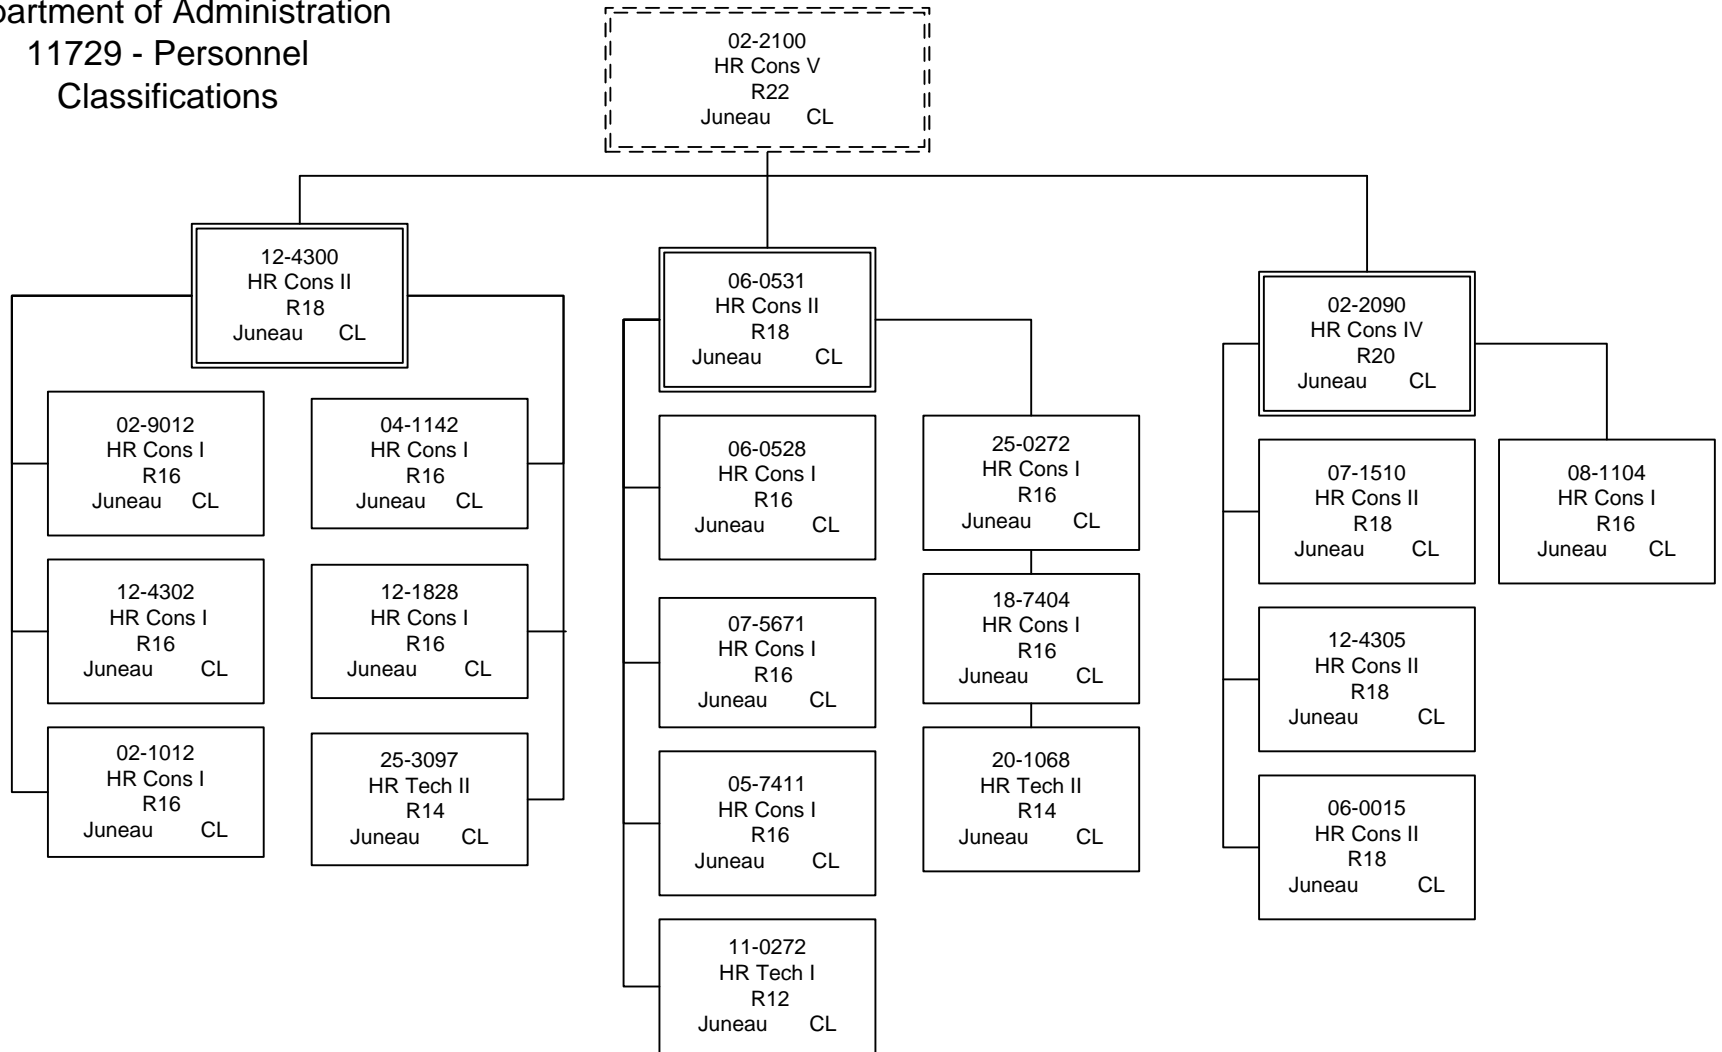

Department of Administration
 11729 - Personnel
 Director's Office

Department of Administration
11729 - Personnel
Deputy Director

Department of Administration
11729 - Personnel
Classifications

Department of Administration
11729 - Personnel
General Agencies Service Center

Department of Administration
11729 - Personnel
Recruitment

Department of Administration
 11729 - Personnel
 DOT Service Center

Department of Administration
11729 - Personnel
H&SS Service Center

Department of Administration
11729 - Personnel
Public Protection Service Center

Department of Administration
11729 - Personnel
Resources Services Center

Department of Administration
11729 - Personnel
Payroll Services- Manager's Office