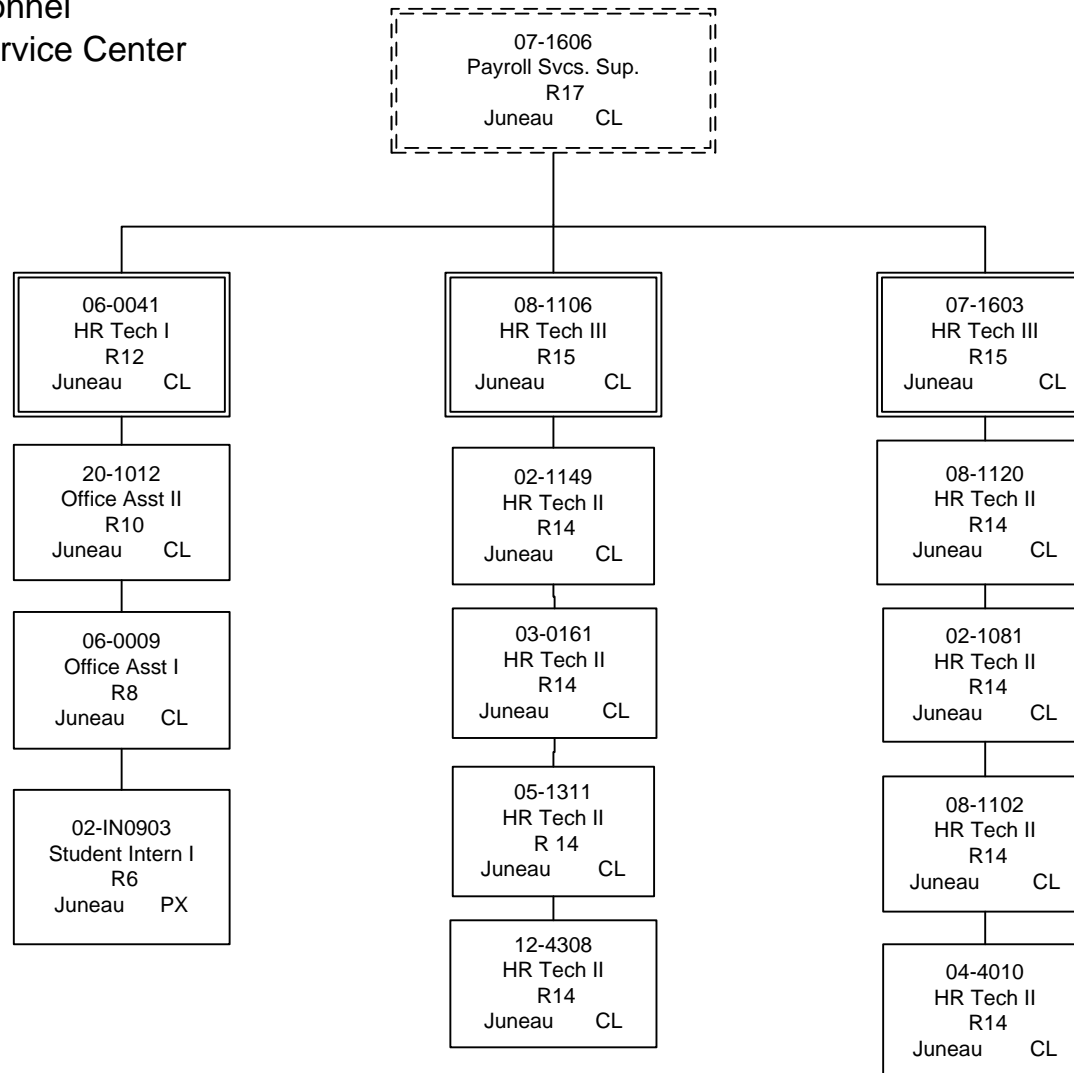

Department of Administration
 11729 - Personnel
 Director's Office

Department of Administration
11729 - Personnel
Deputy Director

Department of Administration
11729 - Personnel
Classifications

Department of Administration
11729 - Personnel
General Agencies Service Center

Department of Administration
11729 - Personnel
Recruitment

Department of Administration
 11729 - Personnel
 DOT Service Center

Department of Administration
11729 - Personnel
H&SS Service Center

Department of Administration
11729 - Personnel
Public Protection Service Center

Department of Administration
11729 - Personnel
Resources Services Center

Department of Administration
11729 - Personnel
Payroll Services- Manager's Office