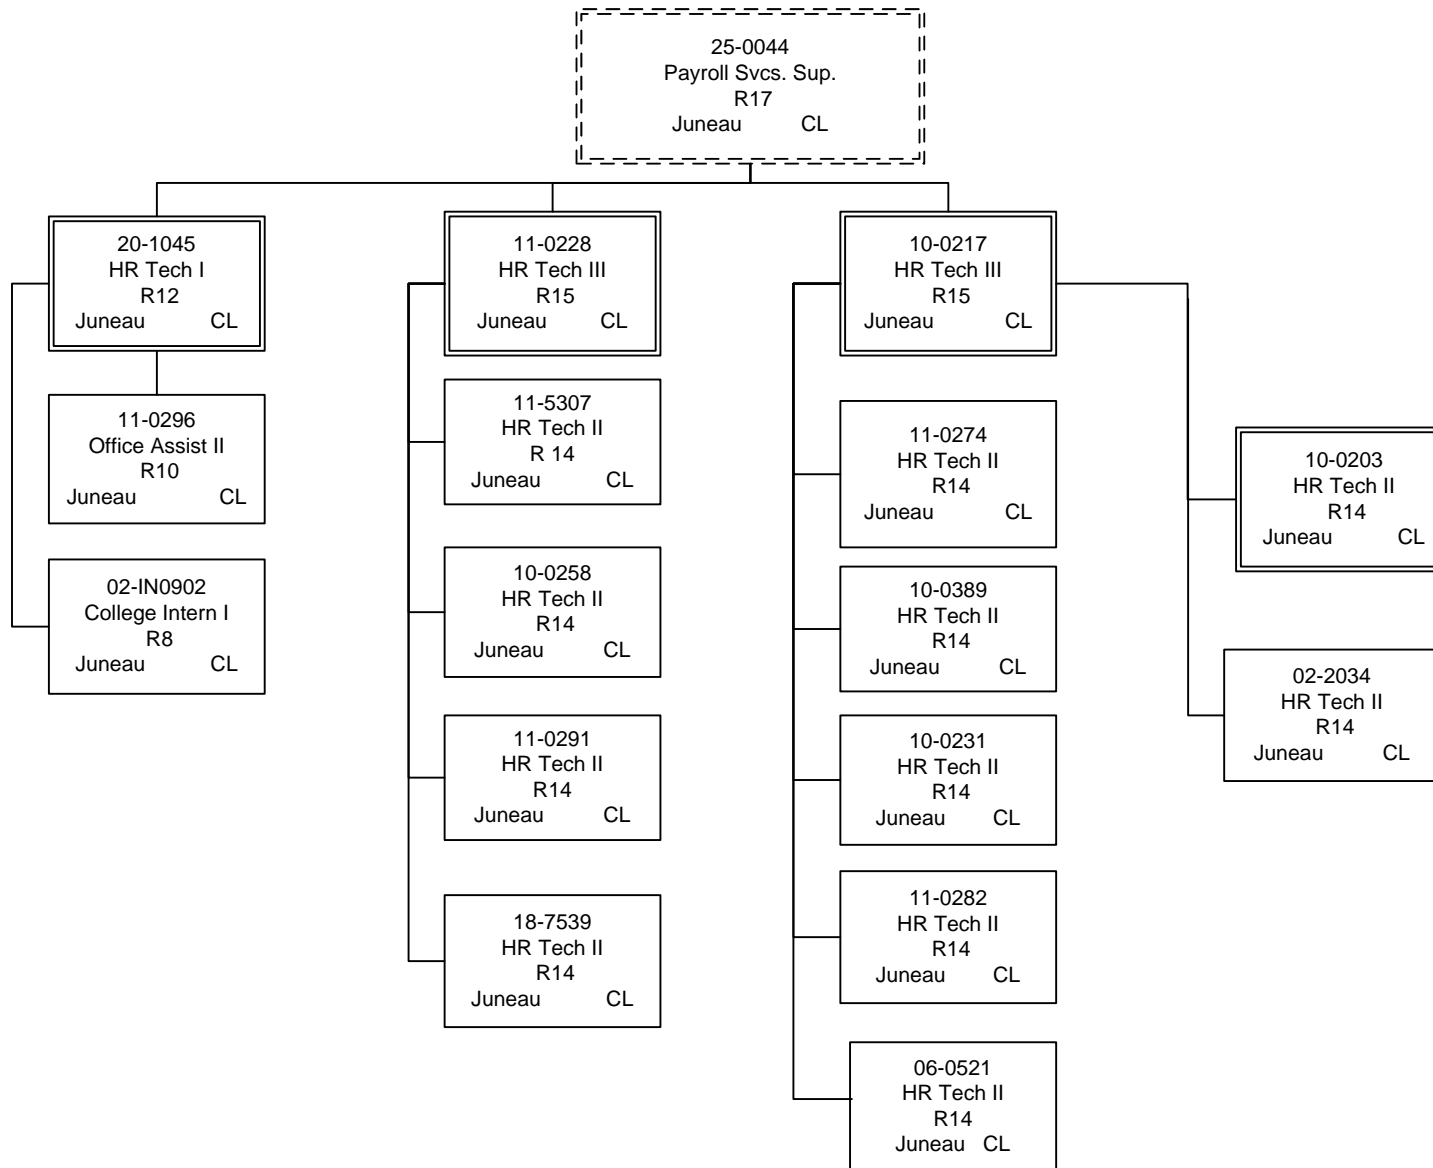

Department of Administration
 11729 - Personnel
 Director's Office

Department of Administration
11729 - Personnel
Deputy Director

Department of Administration
11729 - Personnel
Classifications

Department of Administration
11729 - Personnel
General Agencies Service Center

Department of Administration
11729 - Personnel
Recruitment

Department of Administration
 11729 - Personnel
 DOT Service Center

Department of Administration
11729 - Personnel
H&SS Service Center

Department of Administration
11729 - Personnel
Public Protection Service Center

Department of Administration
11729 - Personnel
Resources Services Center

Department of Administration
11729 - Personnel
Payroll Services- Manager's Office