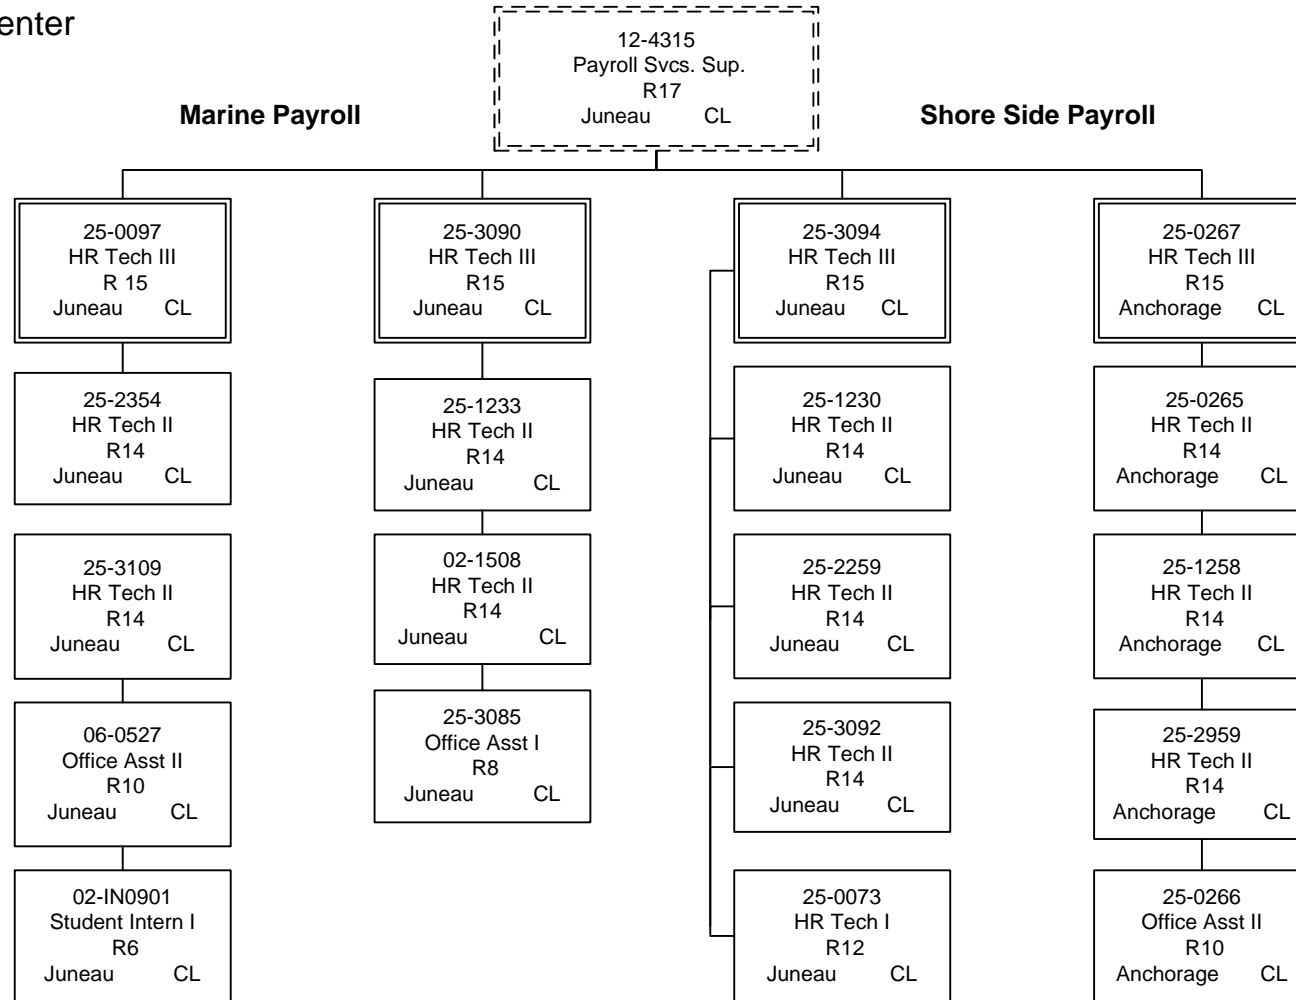

Department of Administration
 11729 - Personnel
 Director's Office

Department of Administration
11729 - Personnel
Deputy Director

Department of Administration
11729 - Personnel
Classifications

Department of Administration
11729 - Personnel
General Agencies Service Center

Department of Administration
11729 - Personnel
Recruitment

Department of Administration
 11729 - Personnel
 DOT Service Center

Department of Administration
11729 - Personnel
H&SS Service Center

Department of Administration
11729 - Personnel
Public Protection Service Center

Department of Administration
11729 - Personnel
Resources Services Center

Department of Administration
11729 - Personnel
Payroll Services- Manager's Office