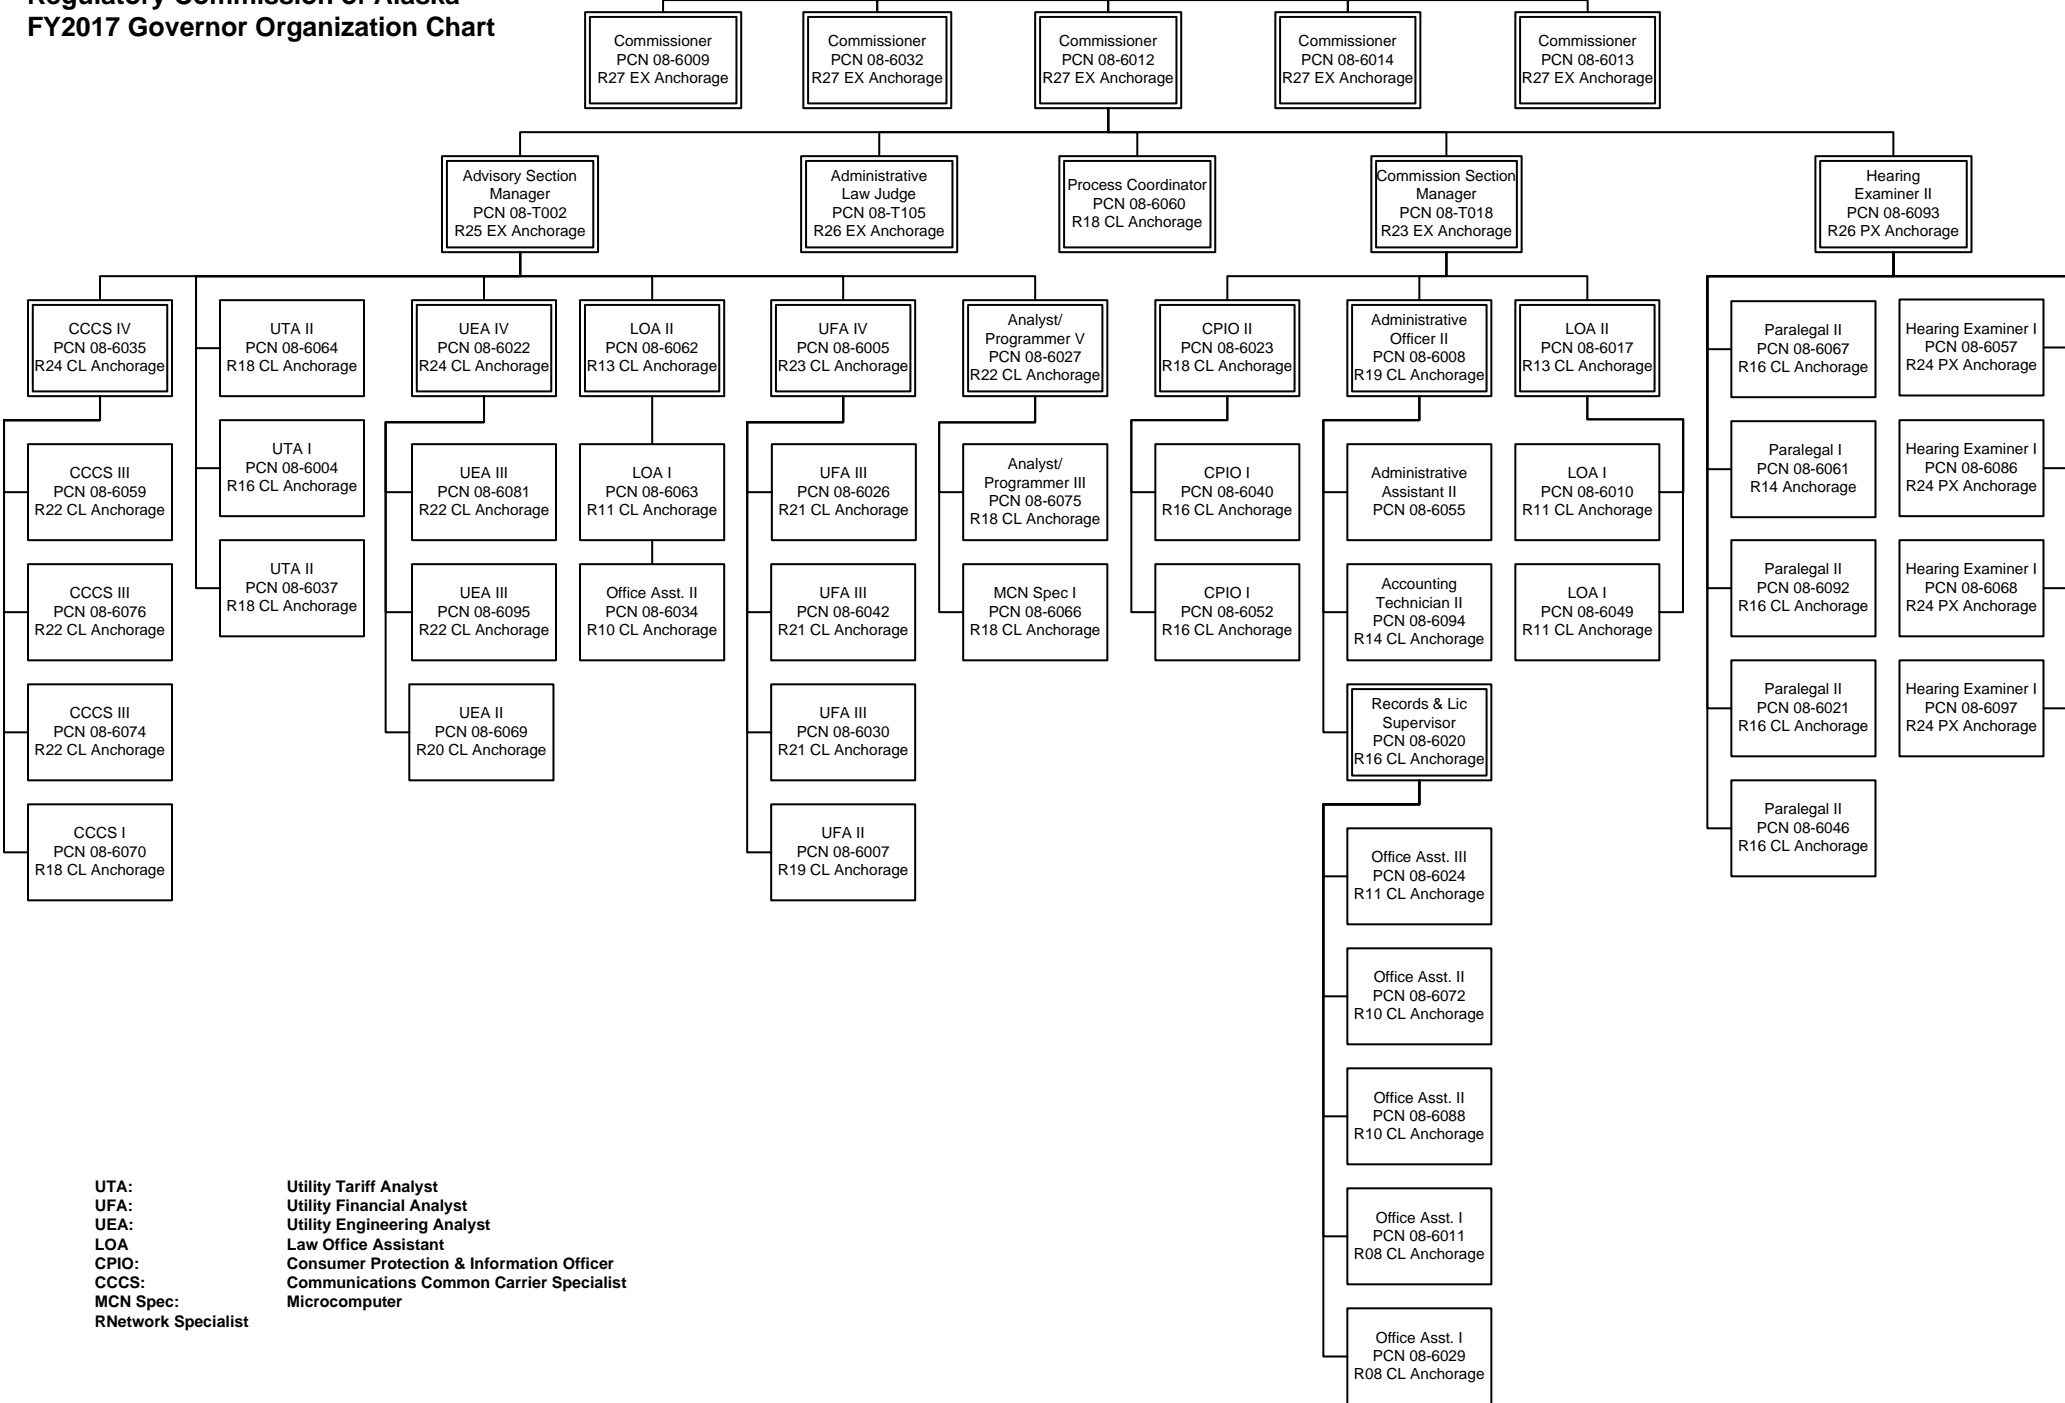

State of Alaska
Department of Commerce, Community and Economic Development
Regulatory Commission of Alaska
FY2017 Governor Organization Chart

UTA: Utility Tariff Analyst
UFA: Utility Financial Analyst
UEA: Utility Engineering Analyst
LOA: Law Office Assistant
CPIO: Consumer Protection & Information Officer
CCCS: Communications Common Carrier Specialist
MCN Spec: Microcomputer
RNetwork Specialist