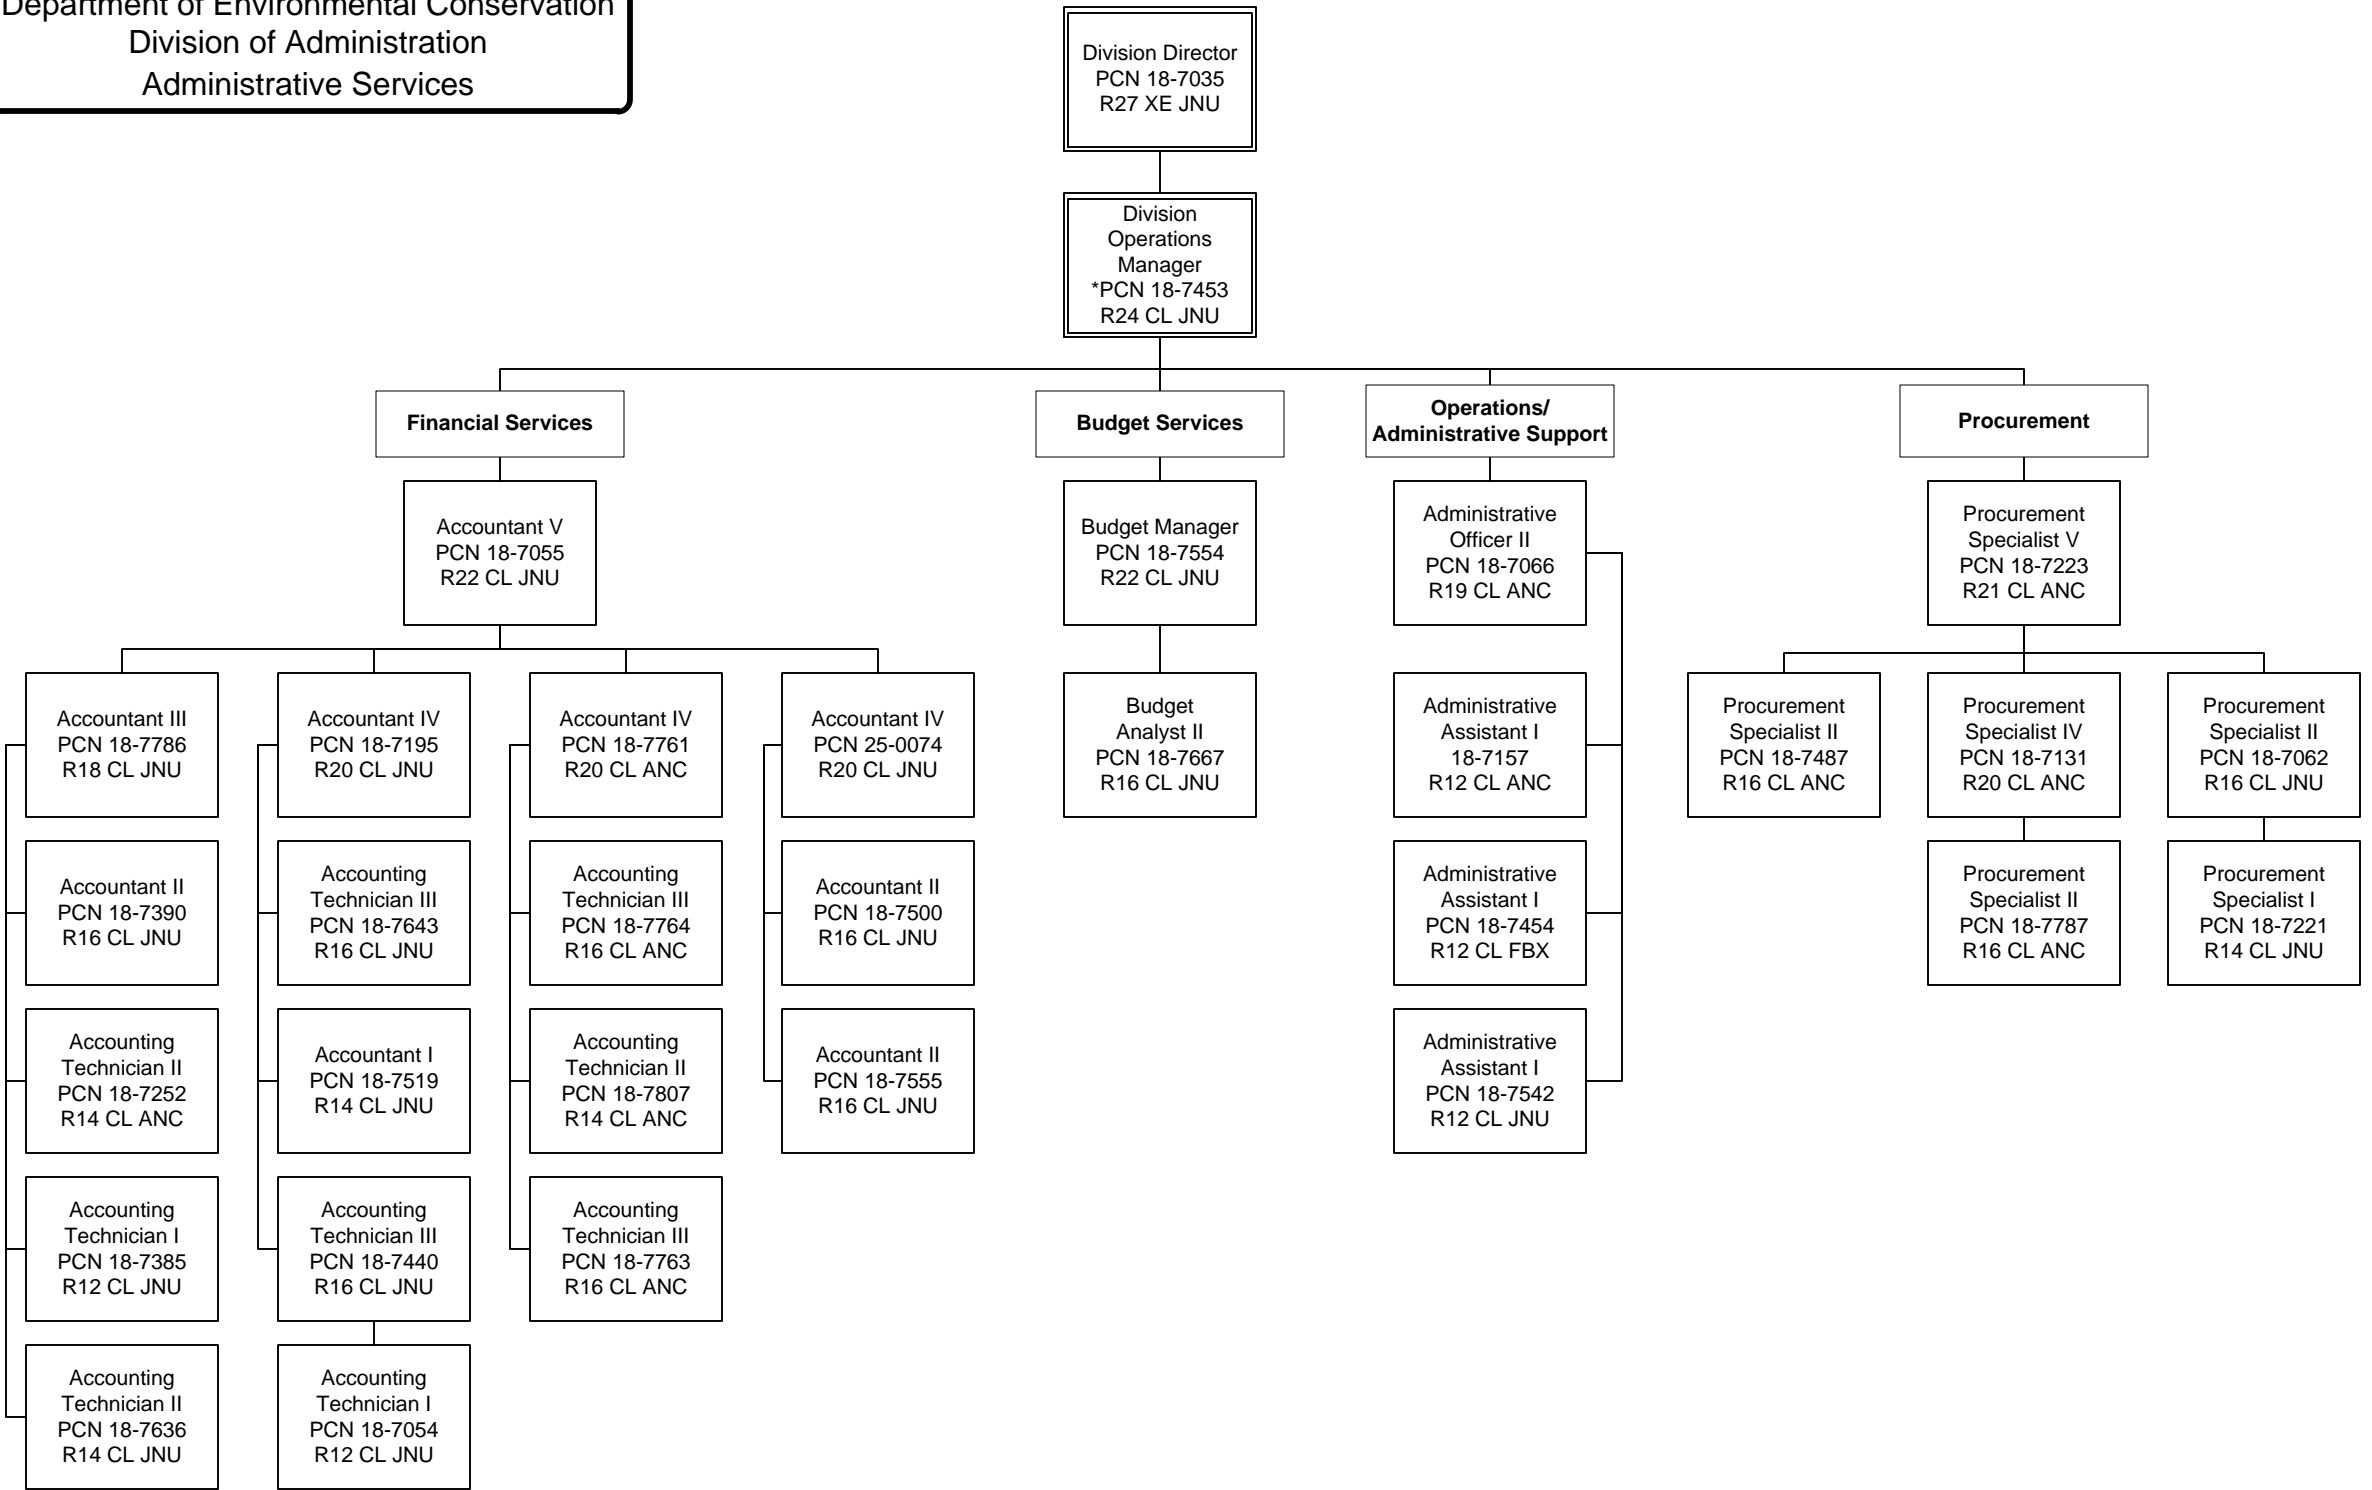

Department of Environmental Conservation
Division of Administration
Director's Office

Department of Environmental Conservation
 Division of Administration
 Administrative Services

* Denotes position duplicated in Director's Office

Department of Environmental Conservation
 Division of Administration
 Information Services

* Denotes position duplicated in Director's Office