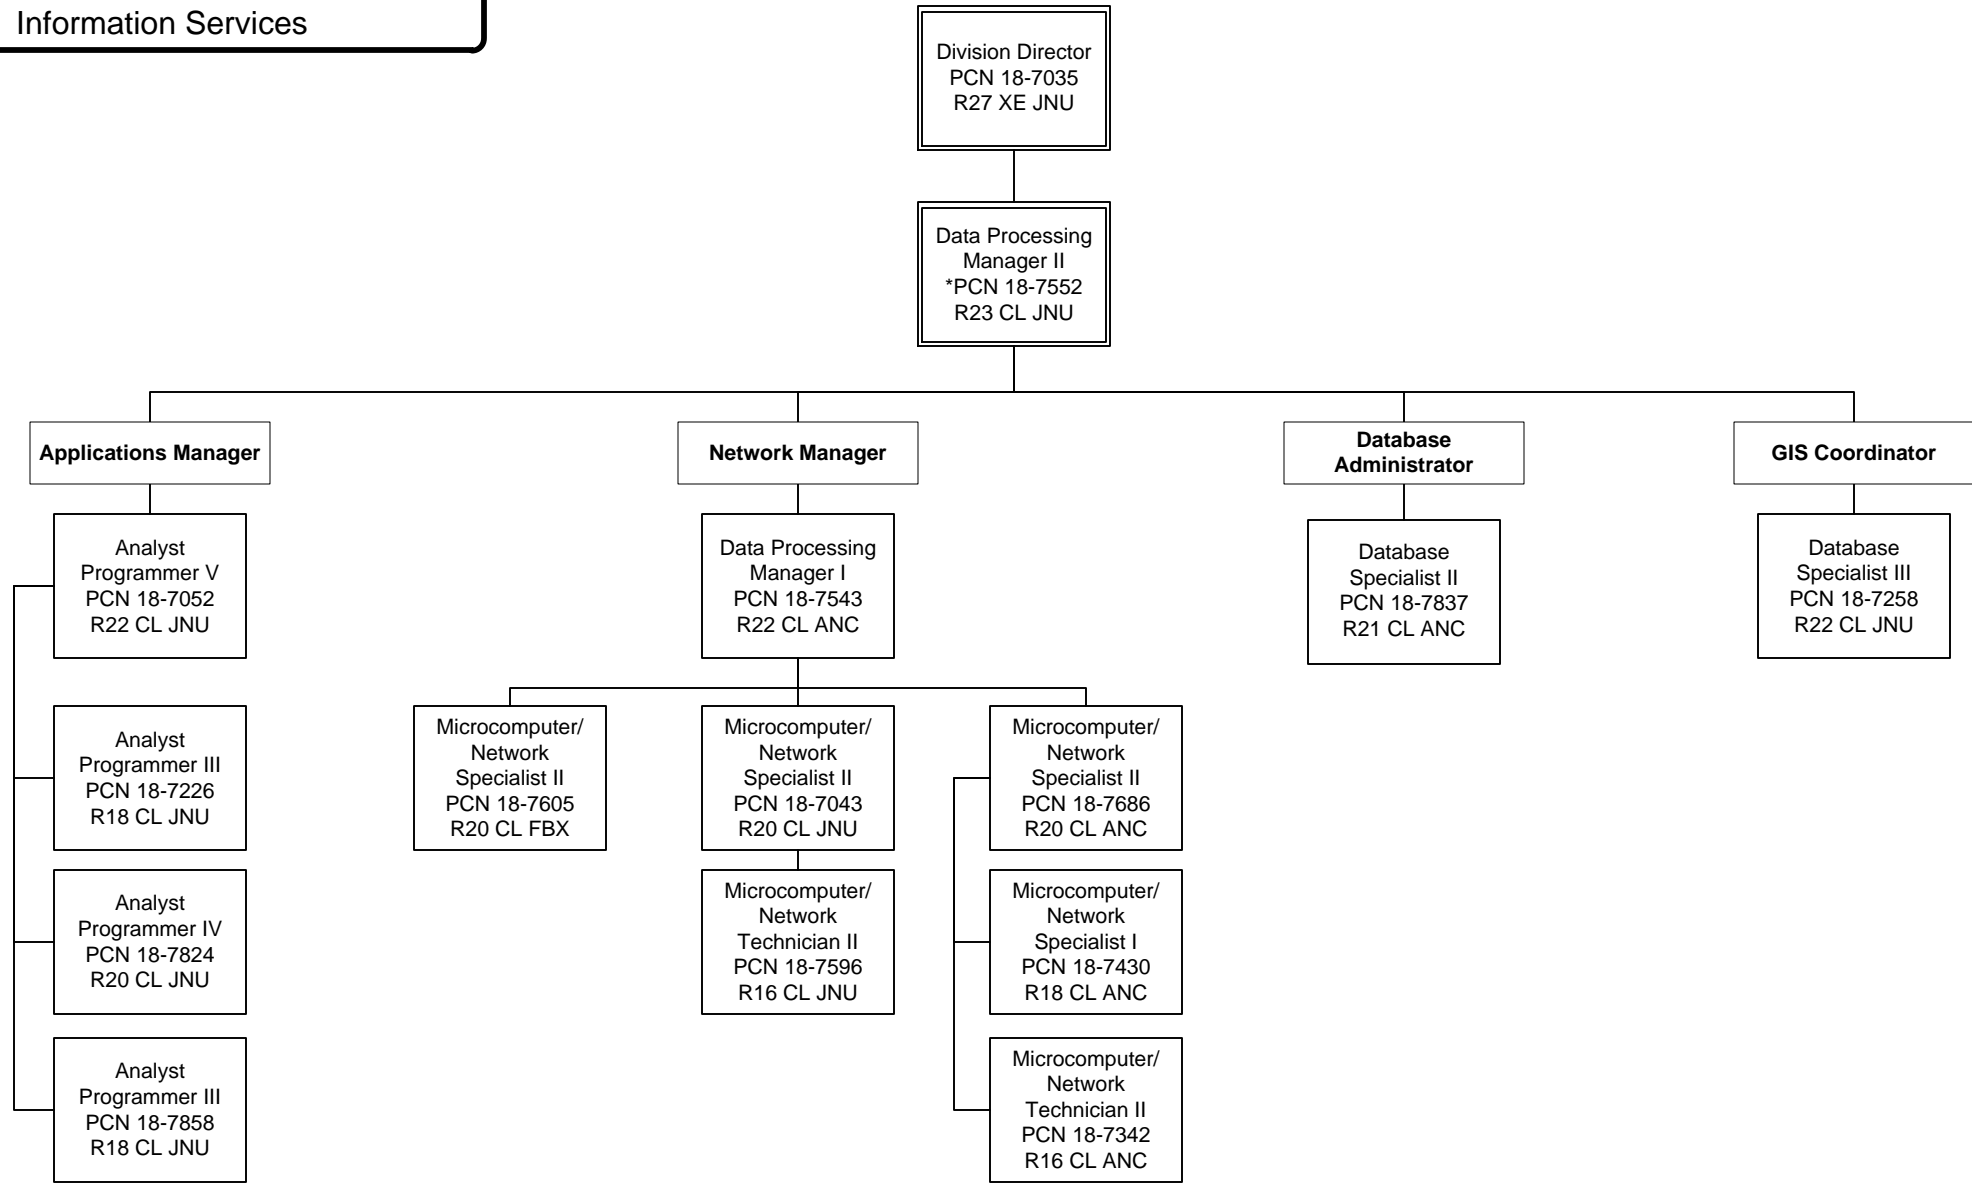

Department of Environmental Conservation
Division of Administration
Director's Office

Department of Environmental Conservation
 Division of Administration
 Administrative Services

* Denotes position duplicated in Director's Office

Department of Environmental Conservation
 Division of Administration
 Information Services

* Denotes position duplicated in Director's Office