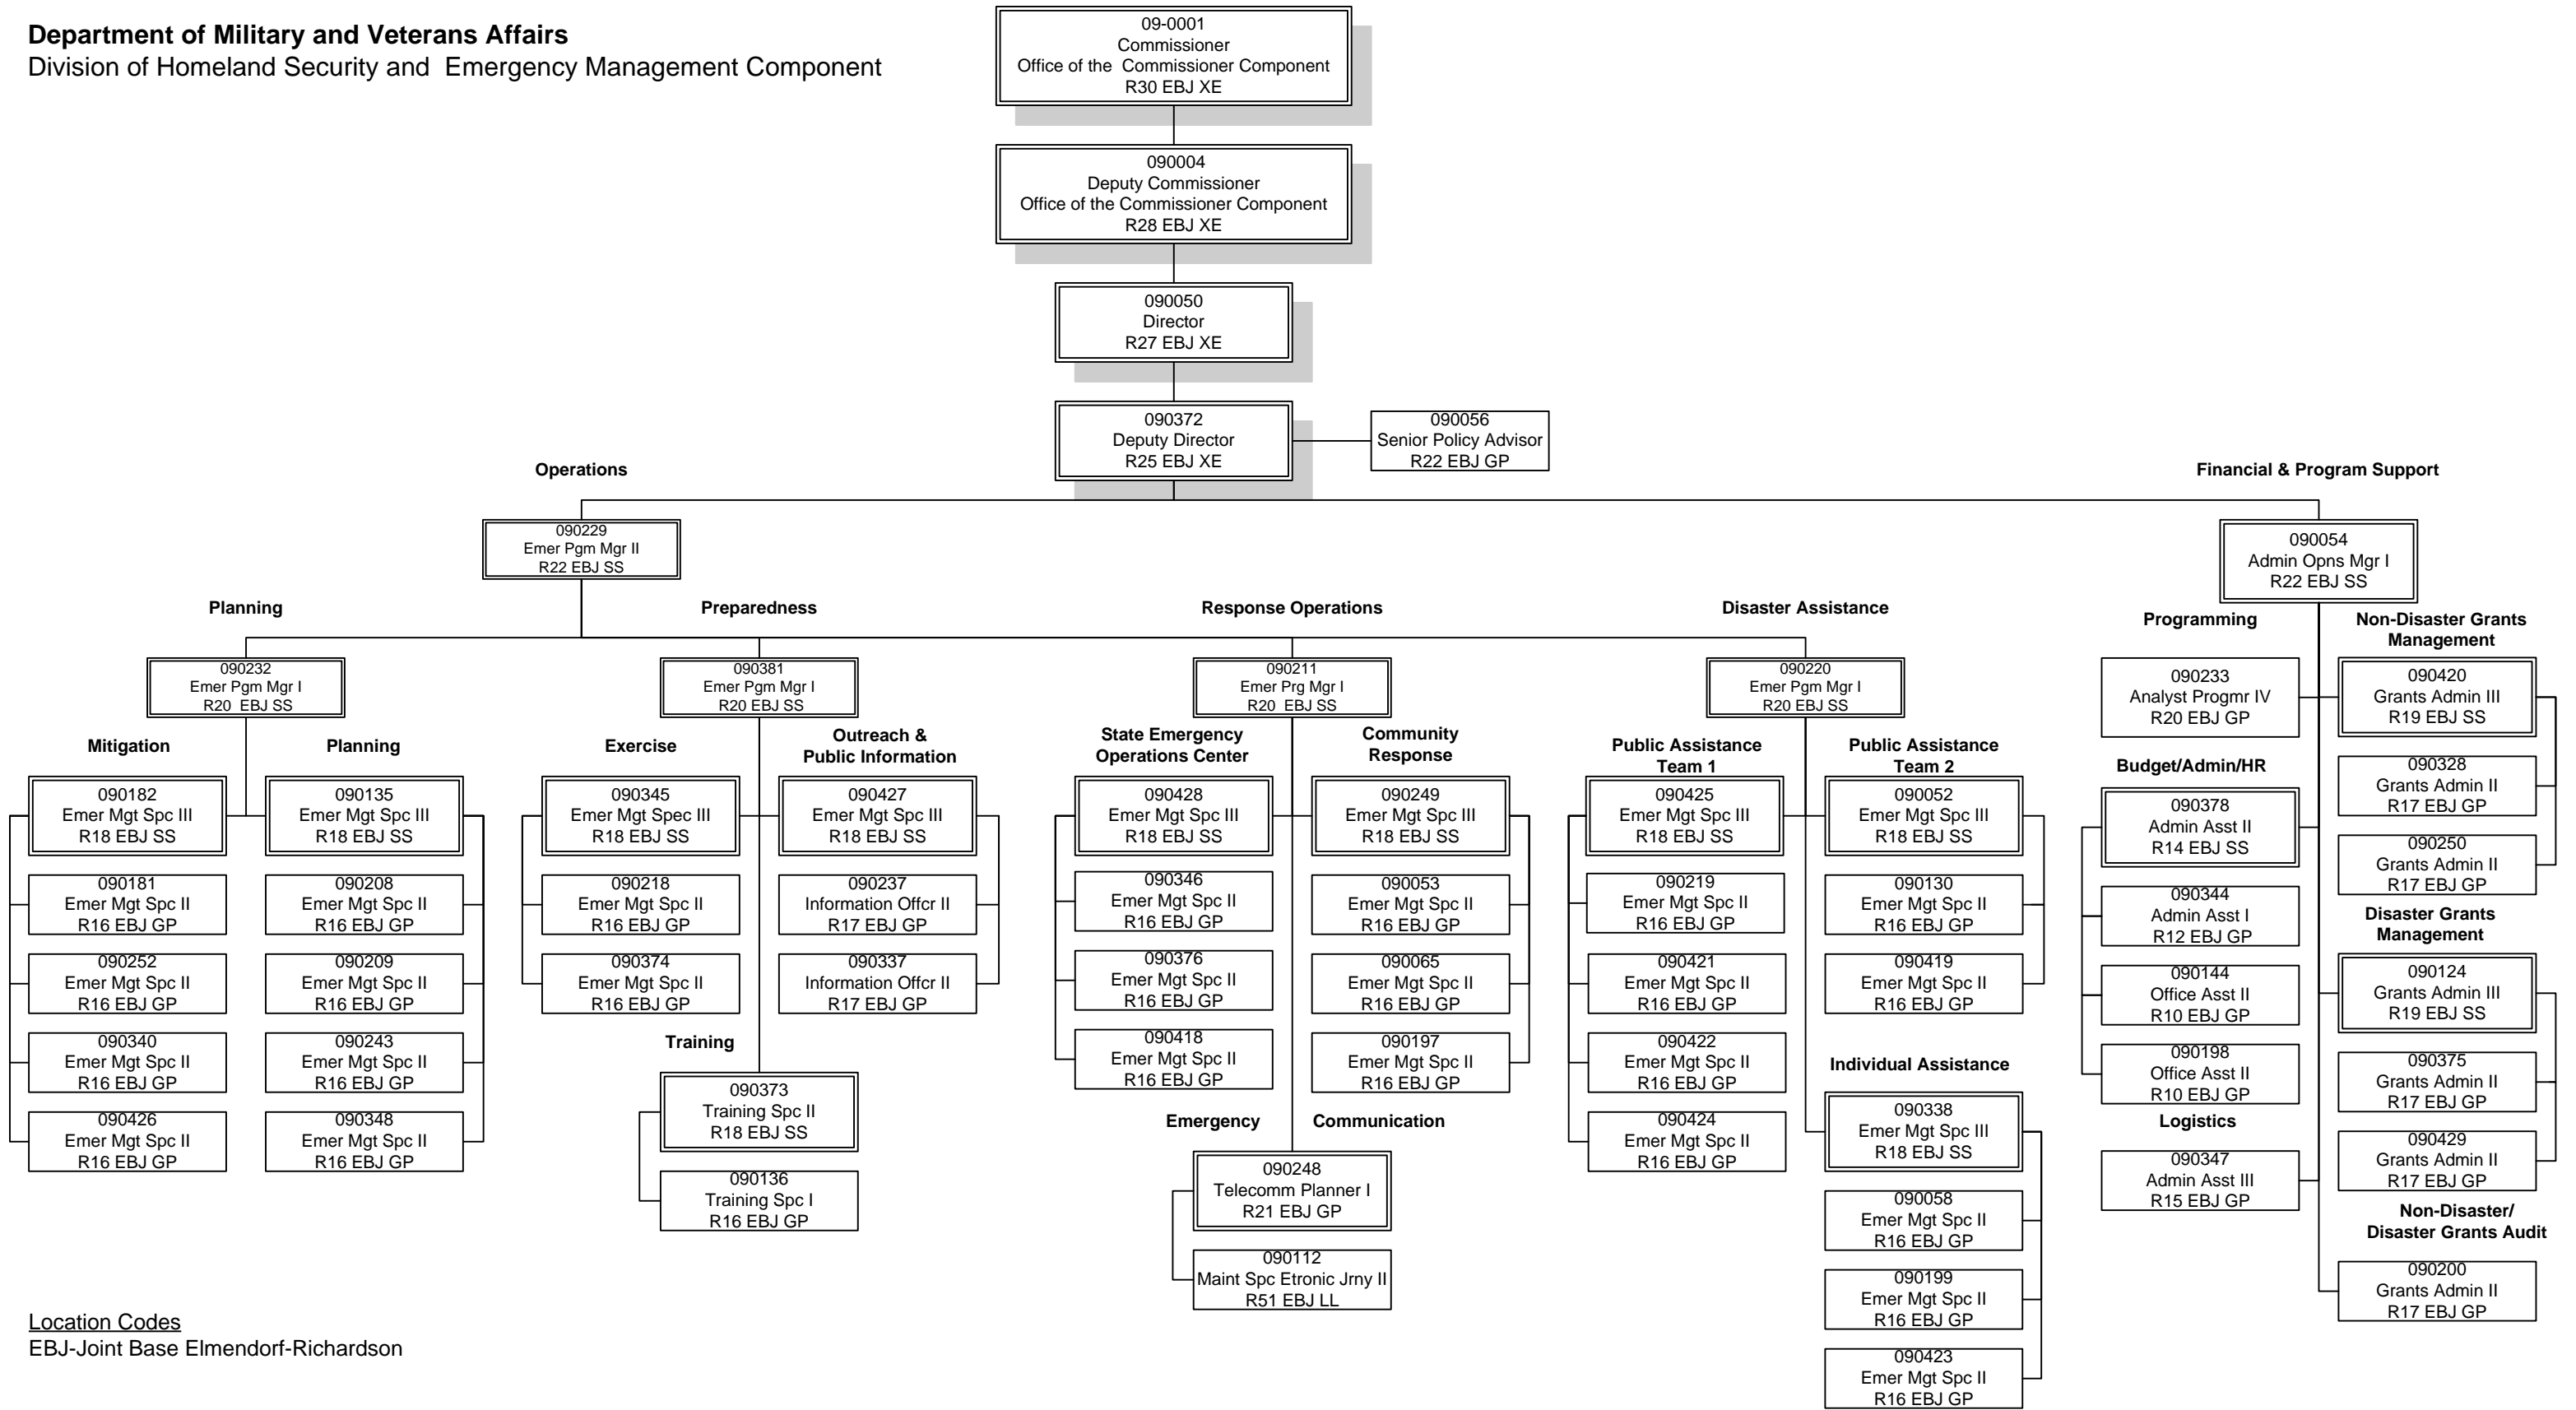

Department of Military and Veterans Affairs
 Division of Homeland Security and Emergency Management Component

Location Codes
 EBJ-Joint Base Elmendorf-Richardson

Bargaining Unit Codes
 GG-General Gov't Employees
 GP-General Gov't Employees
 LL-Labor, Trades & Crafts
 SS-Supervisory Employees
 XE-Exempt Executive