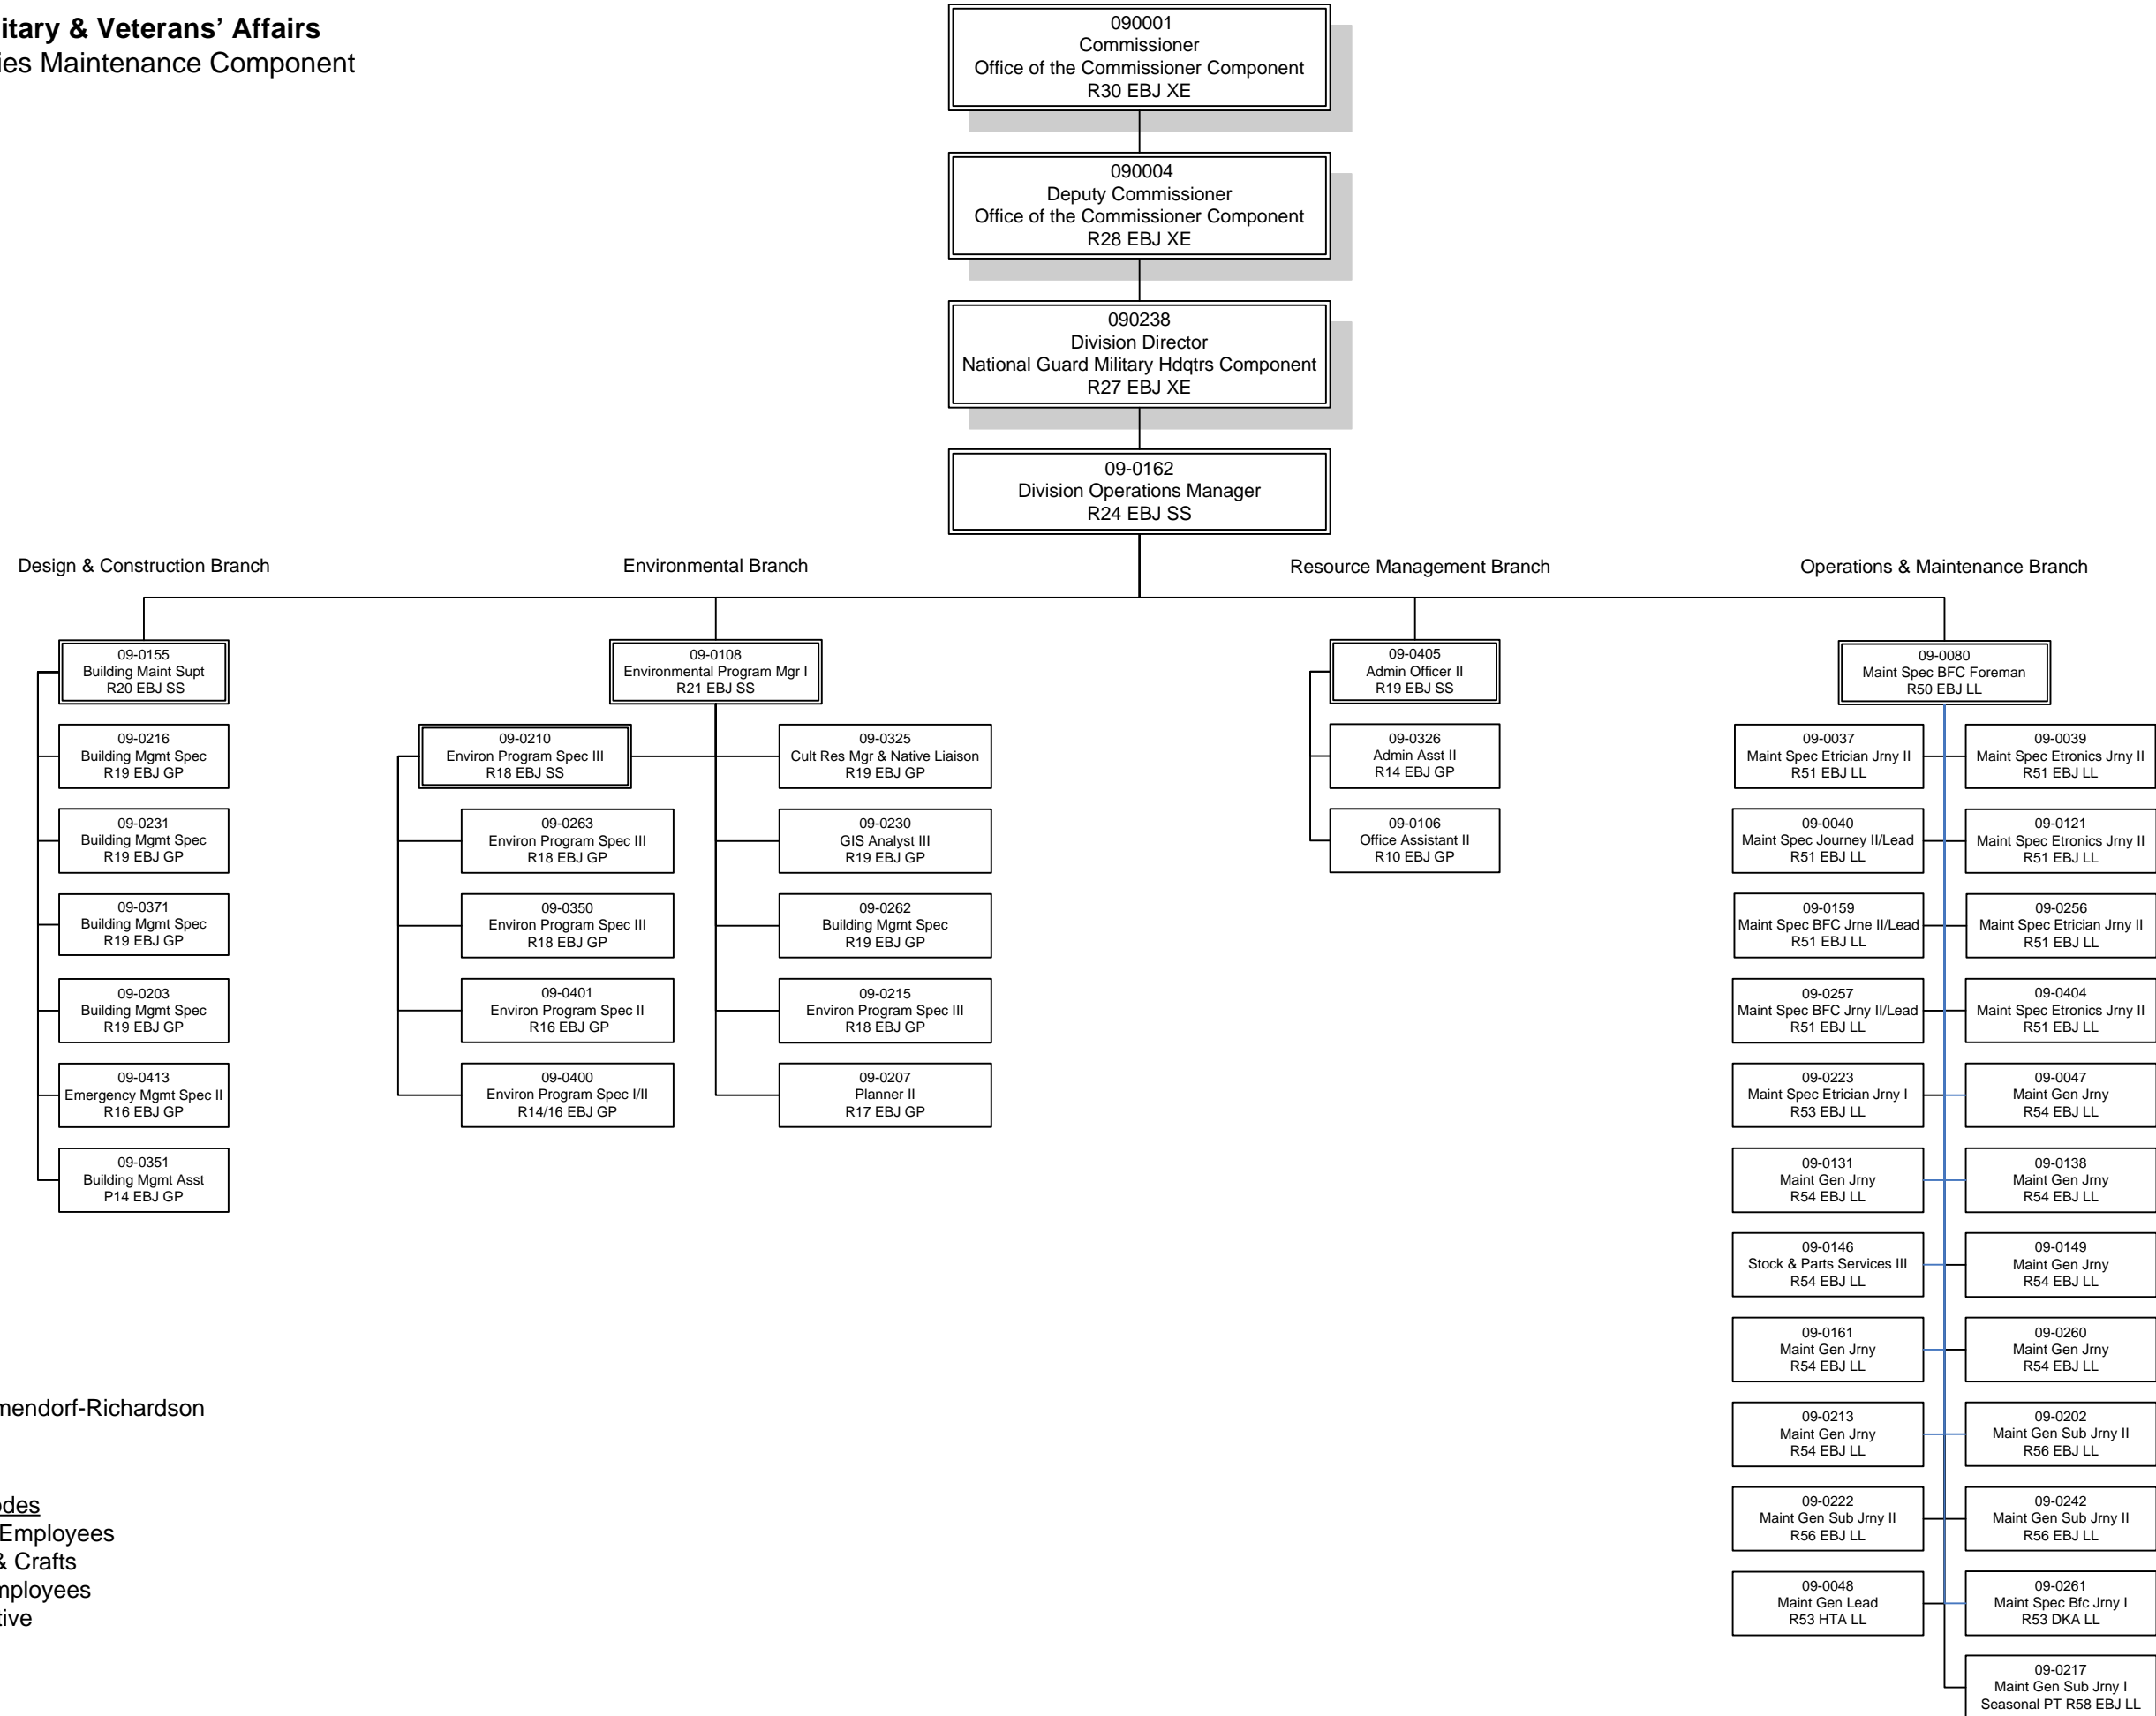

Department of Military & Veterans' Affairs
Army Guard Facilities Maintenance Component

Location Codes

DKA-Bethel
 EBJ-Joint Base Elmendorf-Richardson
 HTA-Nome

Bargaining Unit Codes

GP-General Gov't Employees
 LL-Labor, Trades & Crafts
 SS-Supervisory Employees
 XE-Exempt Executive