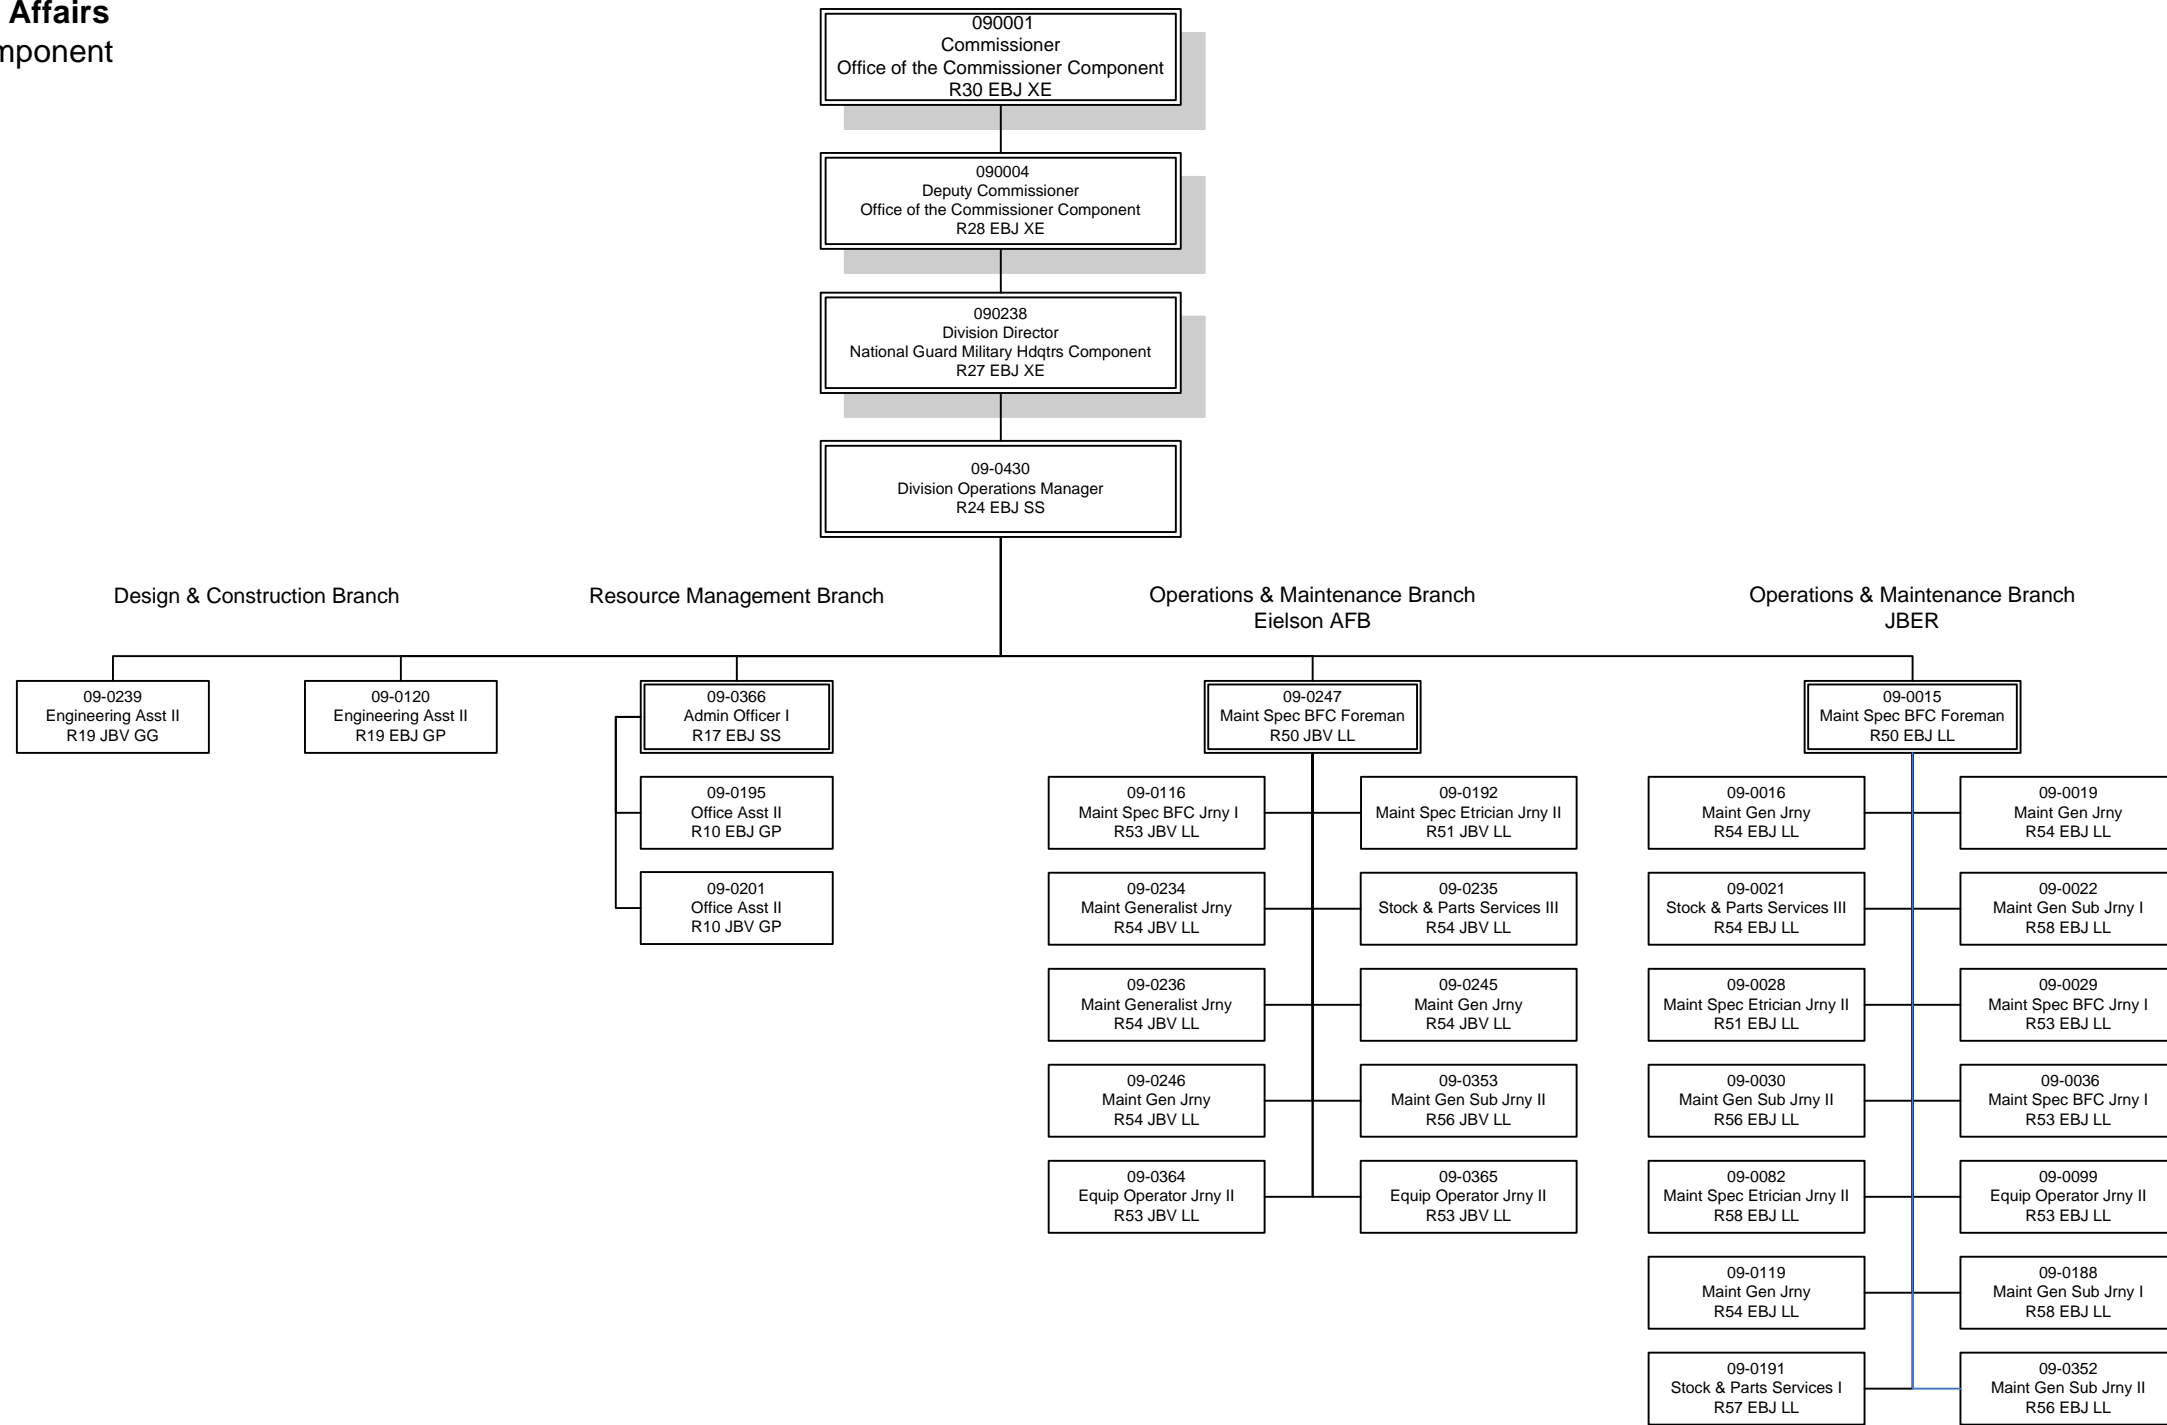

Department of Military & Veterans' Affairs
Air Guard Facilities Maintenance Component

Location Codes

EBJ-Joint Base Elmendorf-Richardson
 JBV-Eielson AFB

Bargaining Unit Codes

GG-General Gov't Employees
 GP-General Gov't Employees
 LL-Labor, Trades & Crafts
 SS-Supervisory Employees
 XE-Exempt Executive