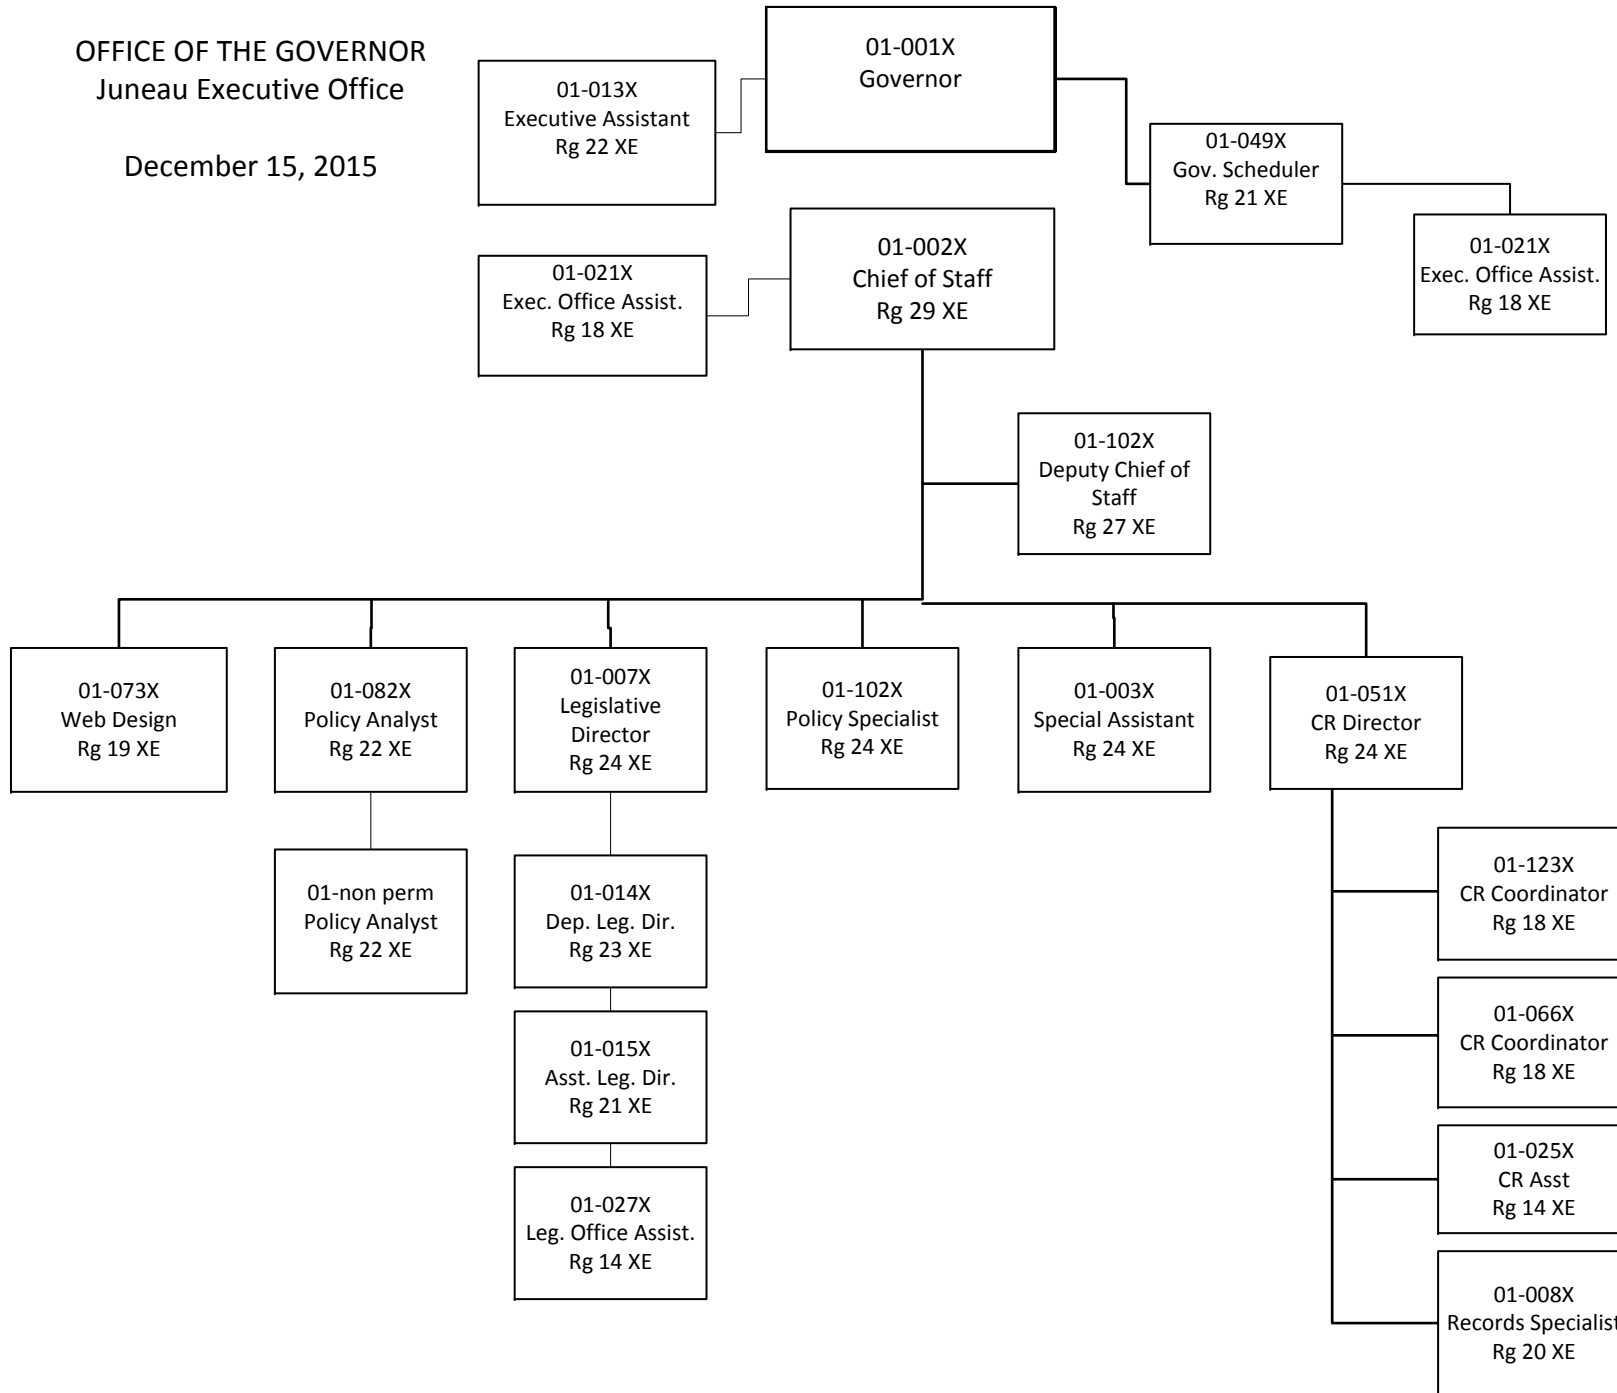

OFFICE OF THE GOVERNOR
Executive Operations Overview

FY2017 Governor

See detailed organizational charts for each location and the Division of Administrative Services.

OFFICE OF THE GOVERNOR
Juneau Executive Office

December 15, 2015

OFFICE OF THE GOVERNOR
Anchorage, Fairbanks and Mat-su Offices

FY17 Governor

Fairbanks Office

Mat-su Office

Washington D.C. Office

Office of the Governor
 Administrative Services Division
 FY17 Governor