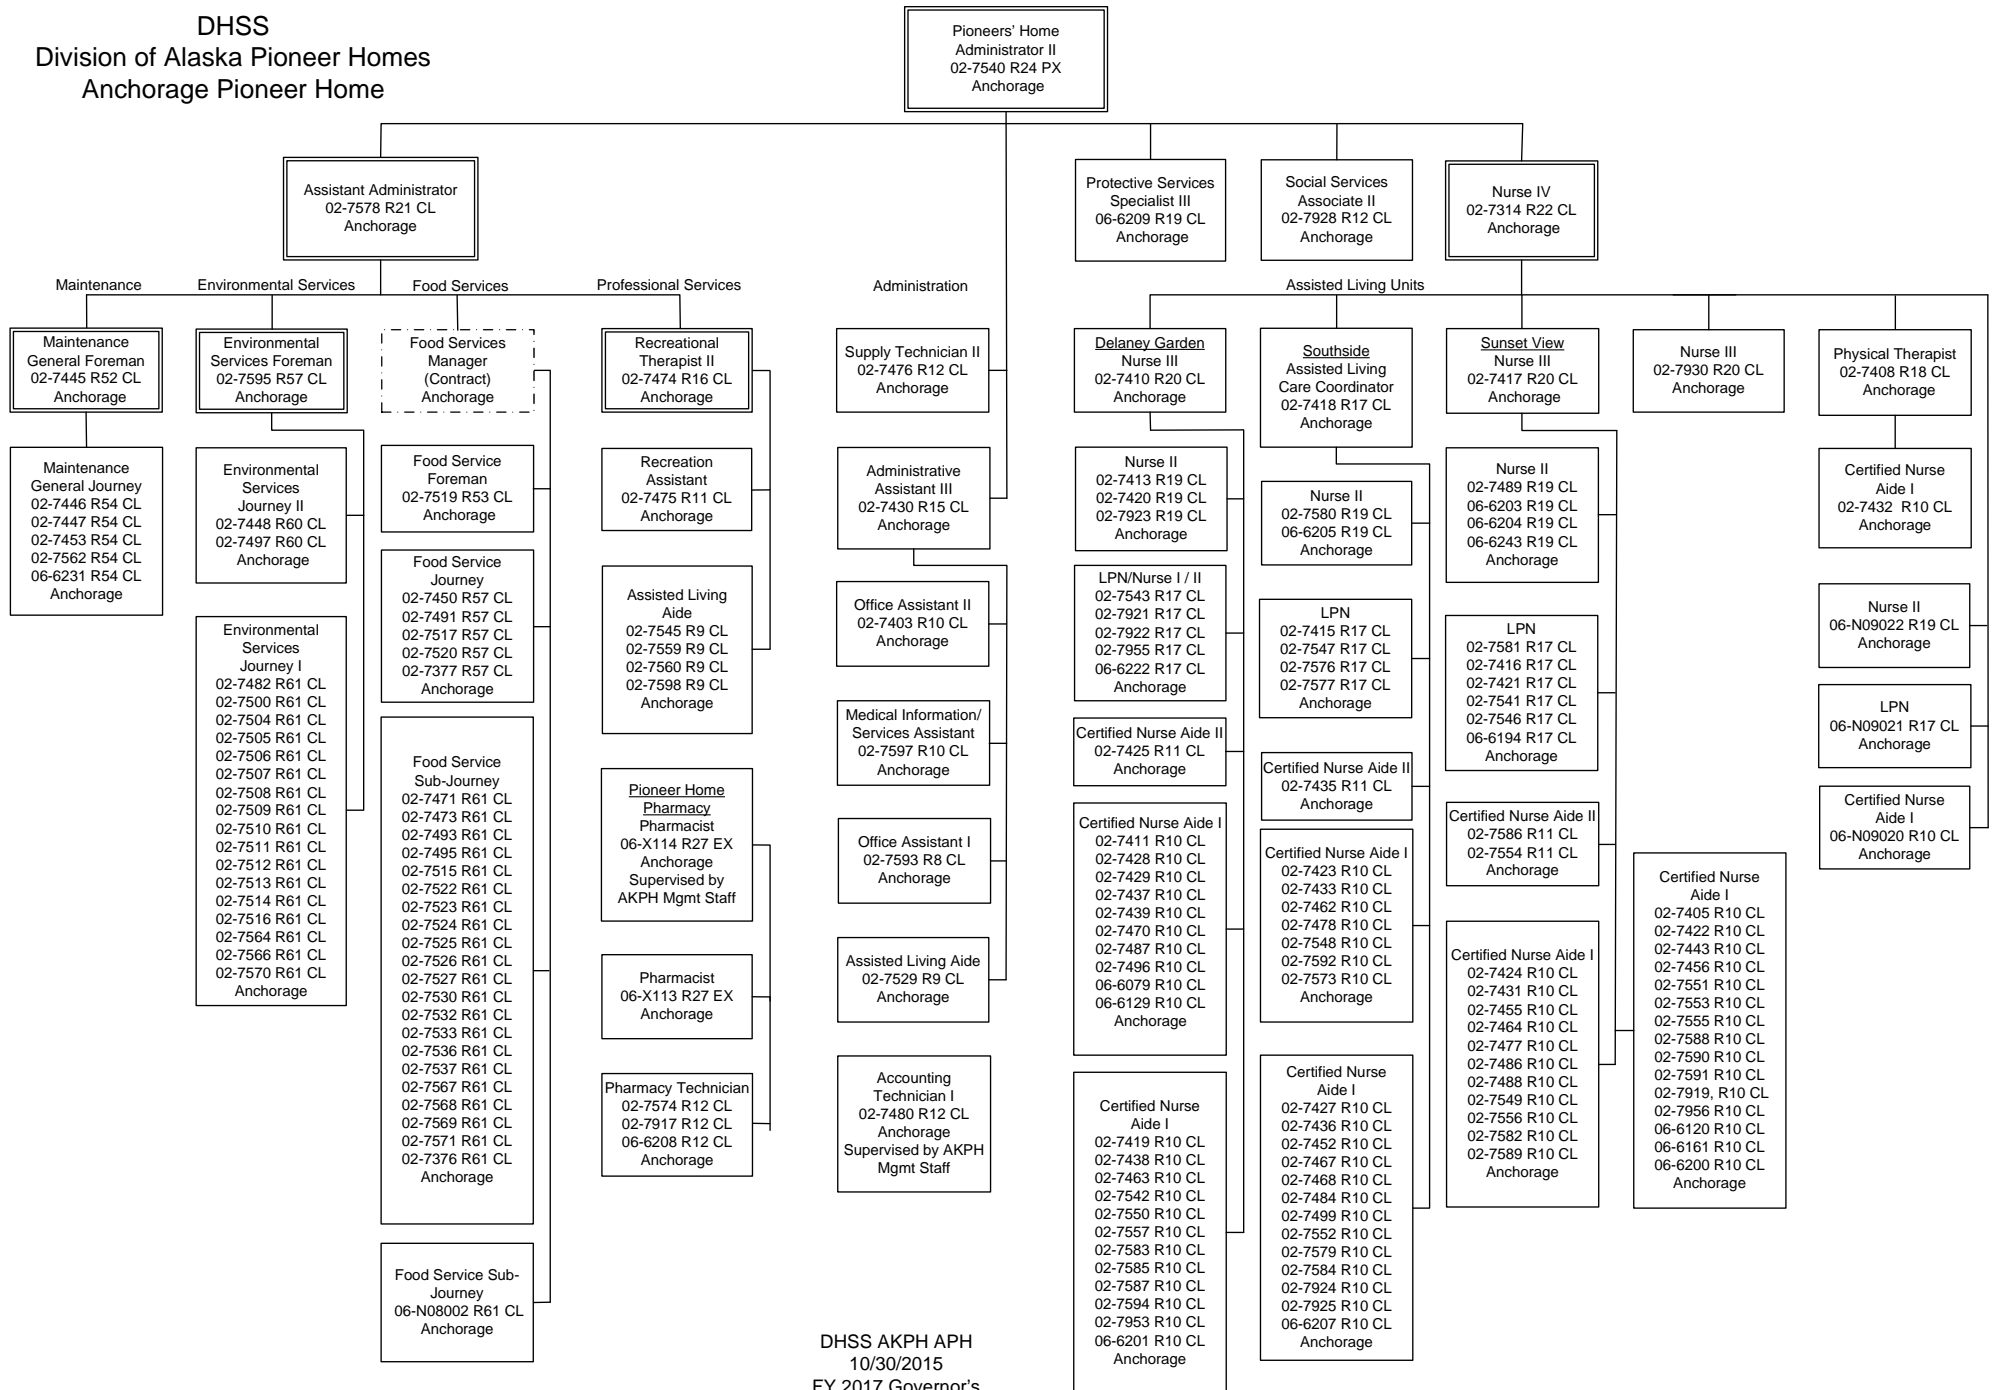

DHSS
 Division of Alaska Pioneer Homes
 Anchorage Pioneer Home

DHSS
Division of Alaska Pioneer Homes
Fairbanks Pioneer Home

Pioneers Home
 Administrator II
 02-7200 R24 PX
 Fairbanks

DHSS
Division of Alaska Pioneer Homes
Juneau Pioneer Home

DHSS AKPH JPH
 10/30/2015
 FY 2017 Governor's

DHSS
Division of Alaska Pioneer Homes
Ketchikan Pioneer Home

DHSS
 Division of Alaska Pioneer Homes
 Alaska Veterans and Pioneers Home in Palmer

Pioneers Home
 Administrator I
 02-7007 R23 PX
 Palmer

Pioneers Home Administrator I
 02-7100 R23 PX
 Sitka

Nurse IV
 06-6230 R22 CL
 Sitka