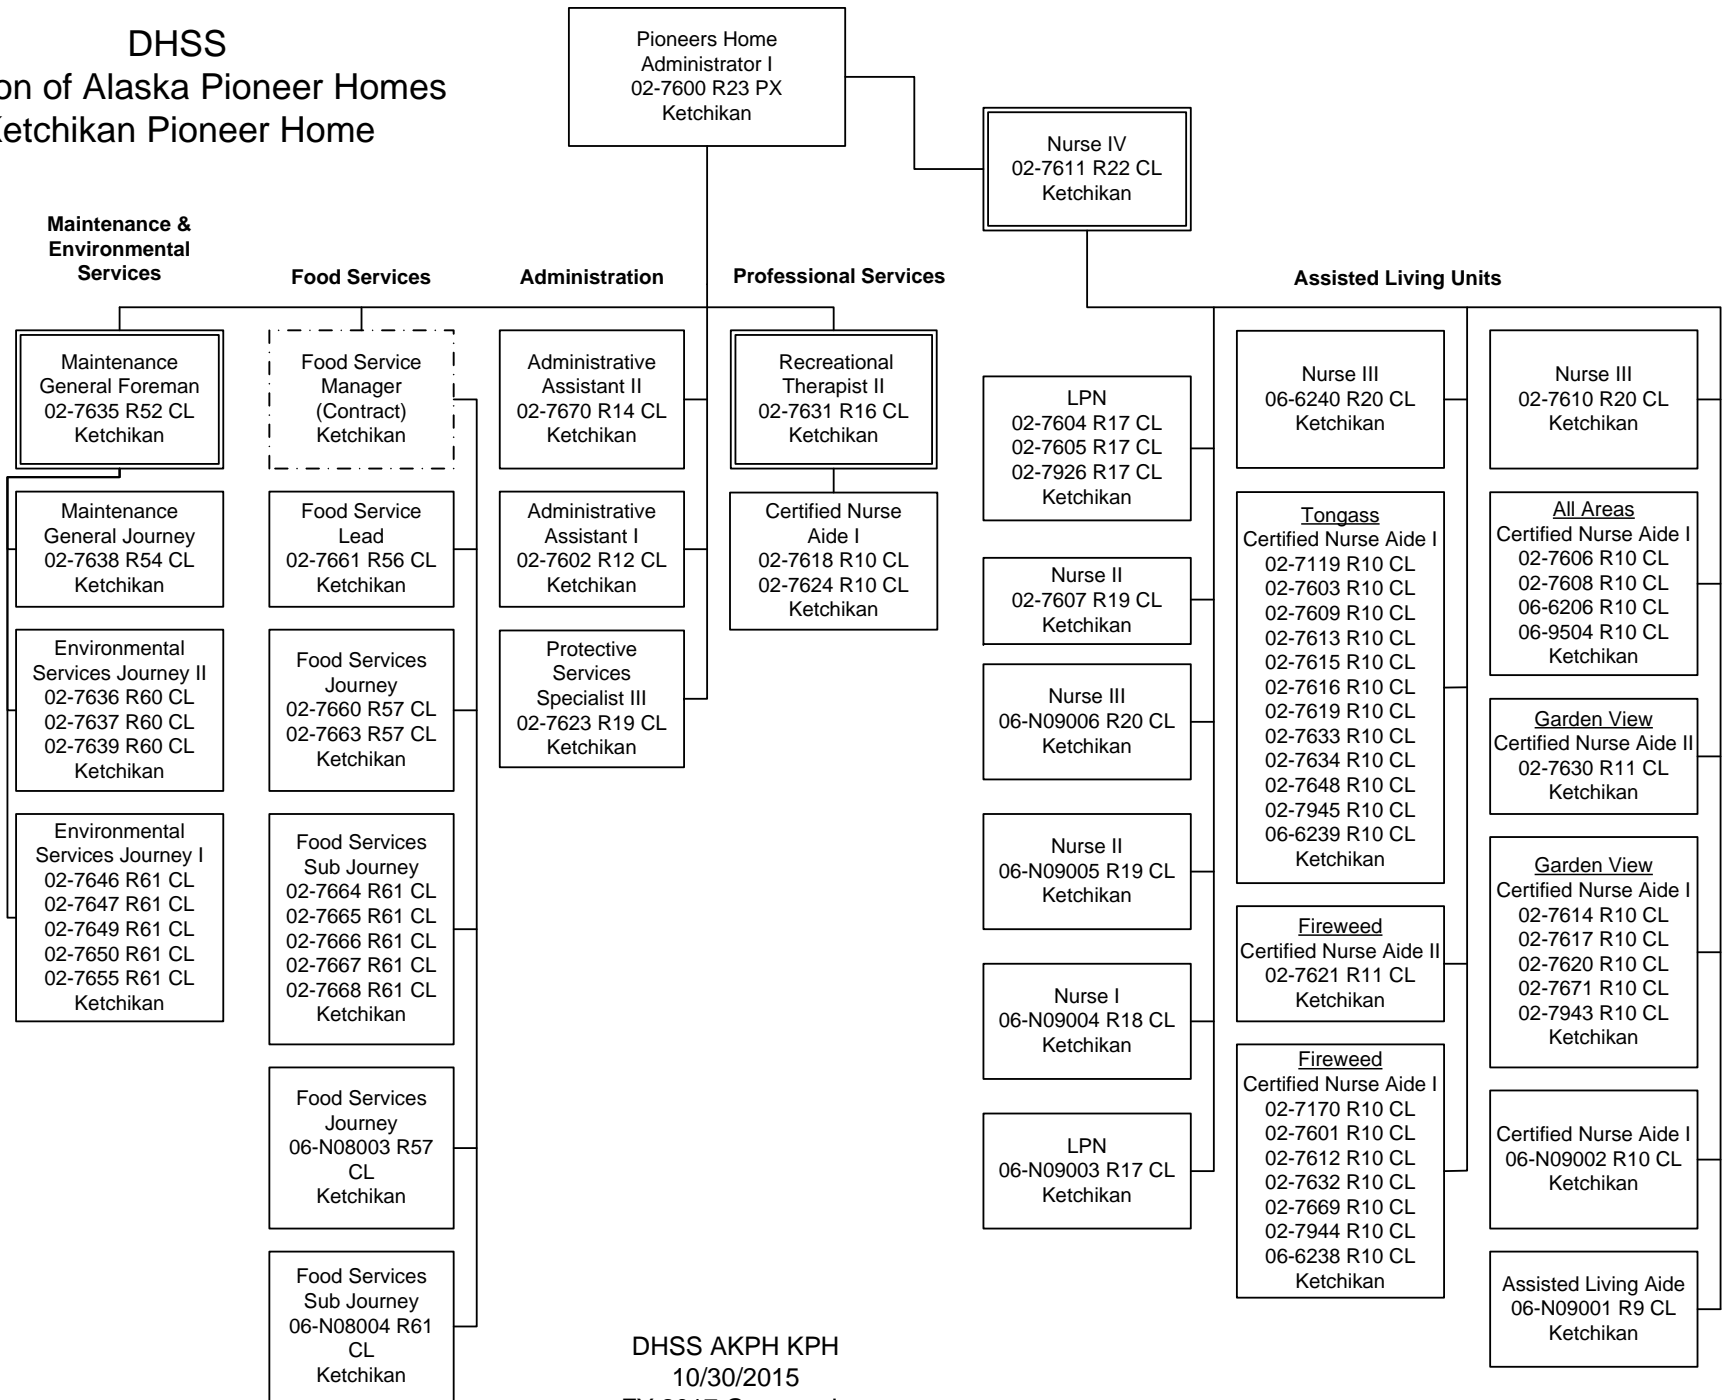

DHSS
 Division of Alaska Pioneer Homes
 Anchorage Pioneer Home

DHSS
Division of Alaska Pioneer Homes
Fairbanks Pioneer Home

Pioneers Home
 Administrator II
 02-7200 R24 PX
 Fairbanks

DHSS
Division of Alaska Pioneer Homes
Juneau Pioneer Home

DHSS AKPH JPH
 10/30/2015
 FY 2017 Governor's

DHSS
Division of Alaska Pioneer Homes
Ketchikan Pioneer Home

DHSS
 Division of Alaska Pioneer Homes
 Alaska Veterans and Pioneers Home in Palmer

Pioneers Home
 Administrator I
 02-7007 R23 PX
 Palmer

Pioneers Home Administrator I
 02-7100 R23 PX
 Sitka

Nurse IV
 06-6230 R22 CL
 Sitka