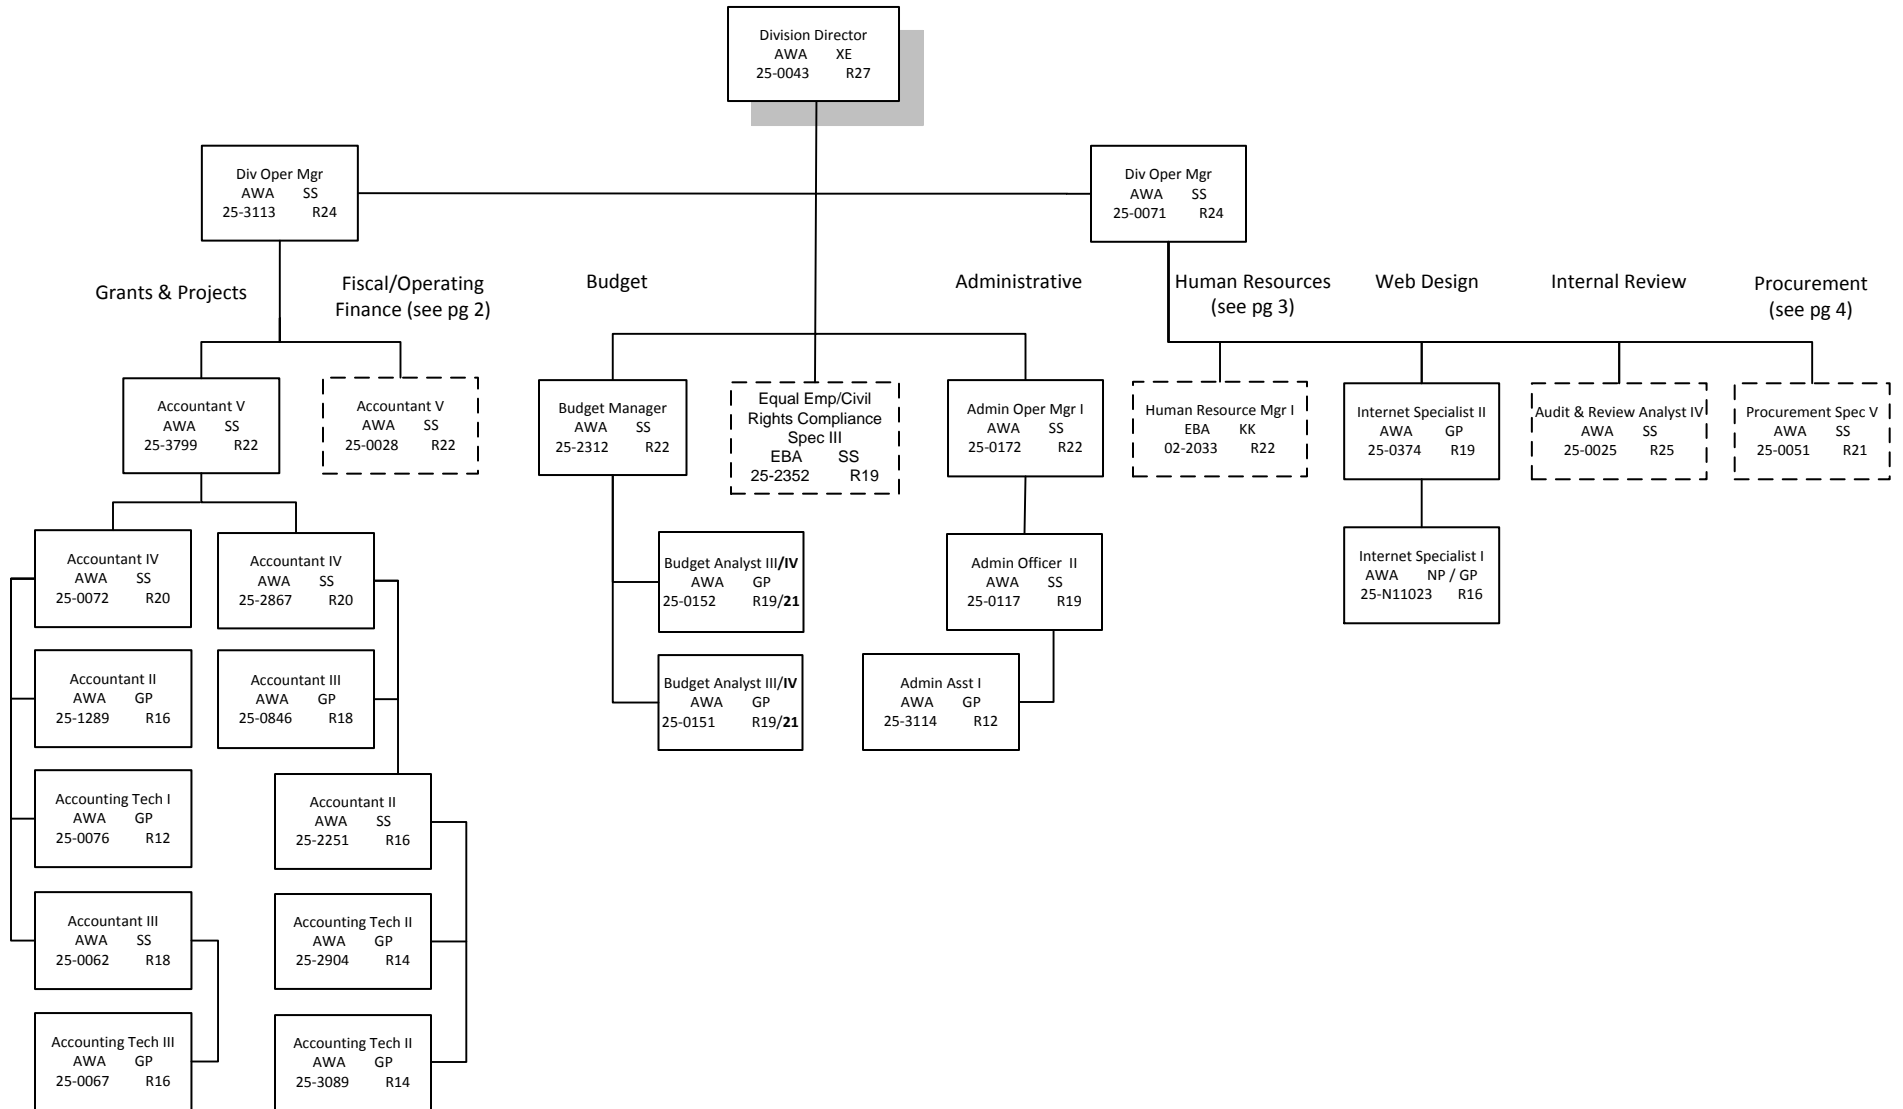

Legend
 AWA = Juneau
 JBA = Fairbanks
 EBA = Anchorage

Legend
 AWA = Juneau
 JBA = Fairbanks
 EBA = Anchorage

Department of Transportation & Public Facilities
 RDU: Administration and Support
 COMPONENT: Statewide Administrative Services (537)
 FY2017 Governor's Budget
 63 PFT and 1 NP position (8 PFT Positions for page 3)

Human Resources

Legend
 AWA = Juneau
 JBA = Fairbanks
 EBA = Anchorage