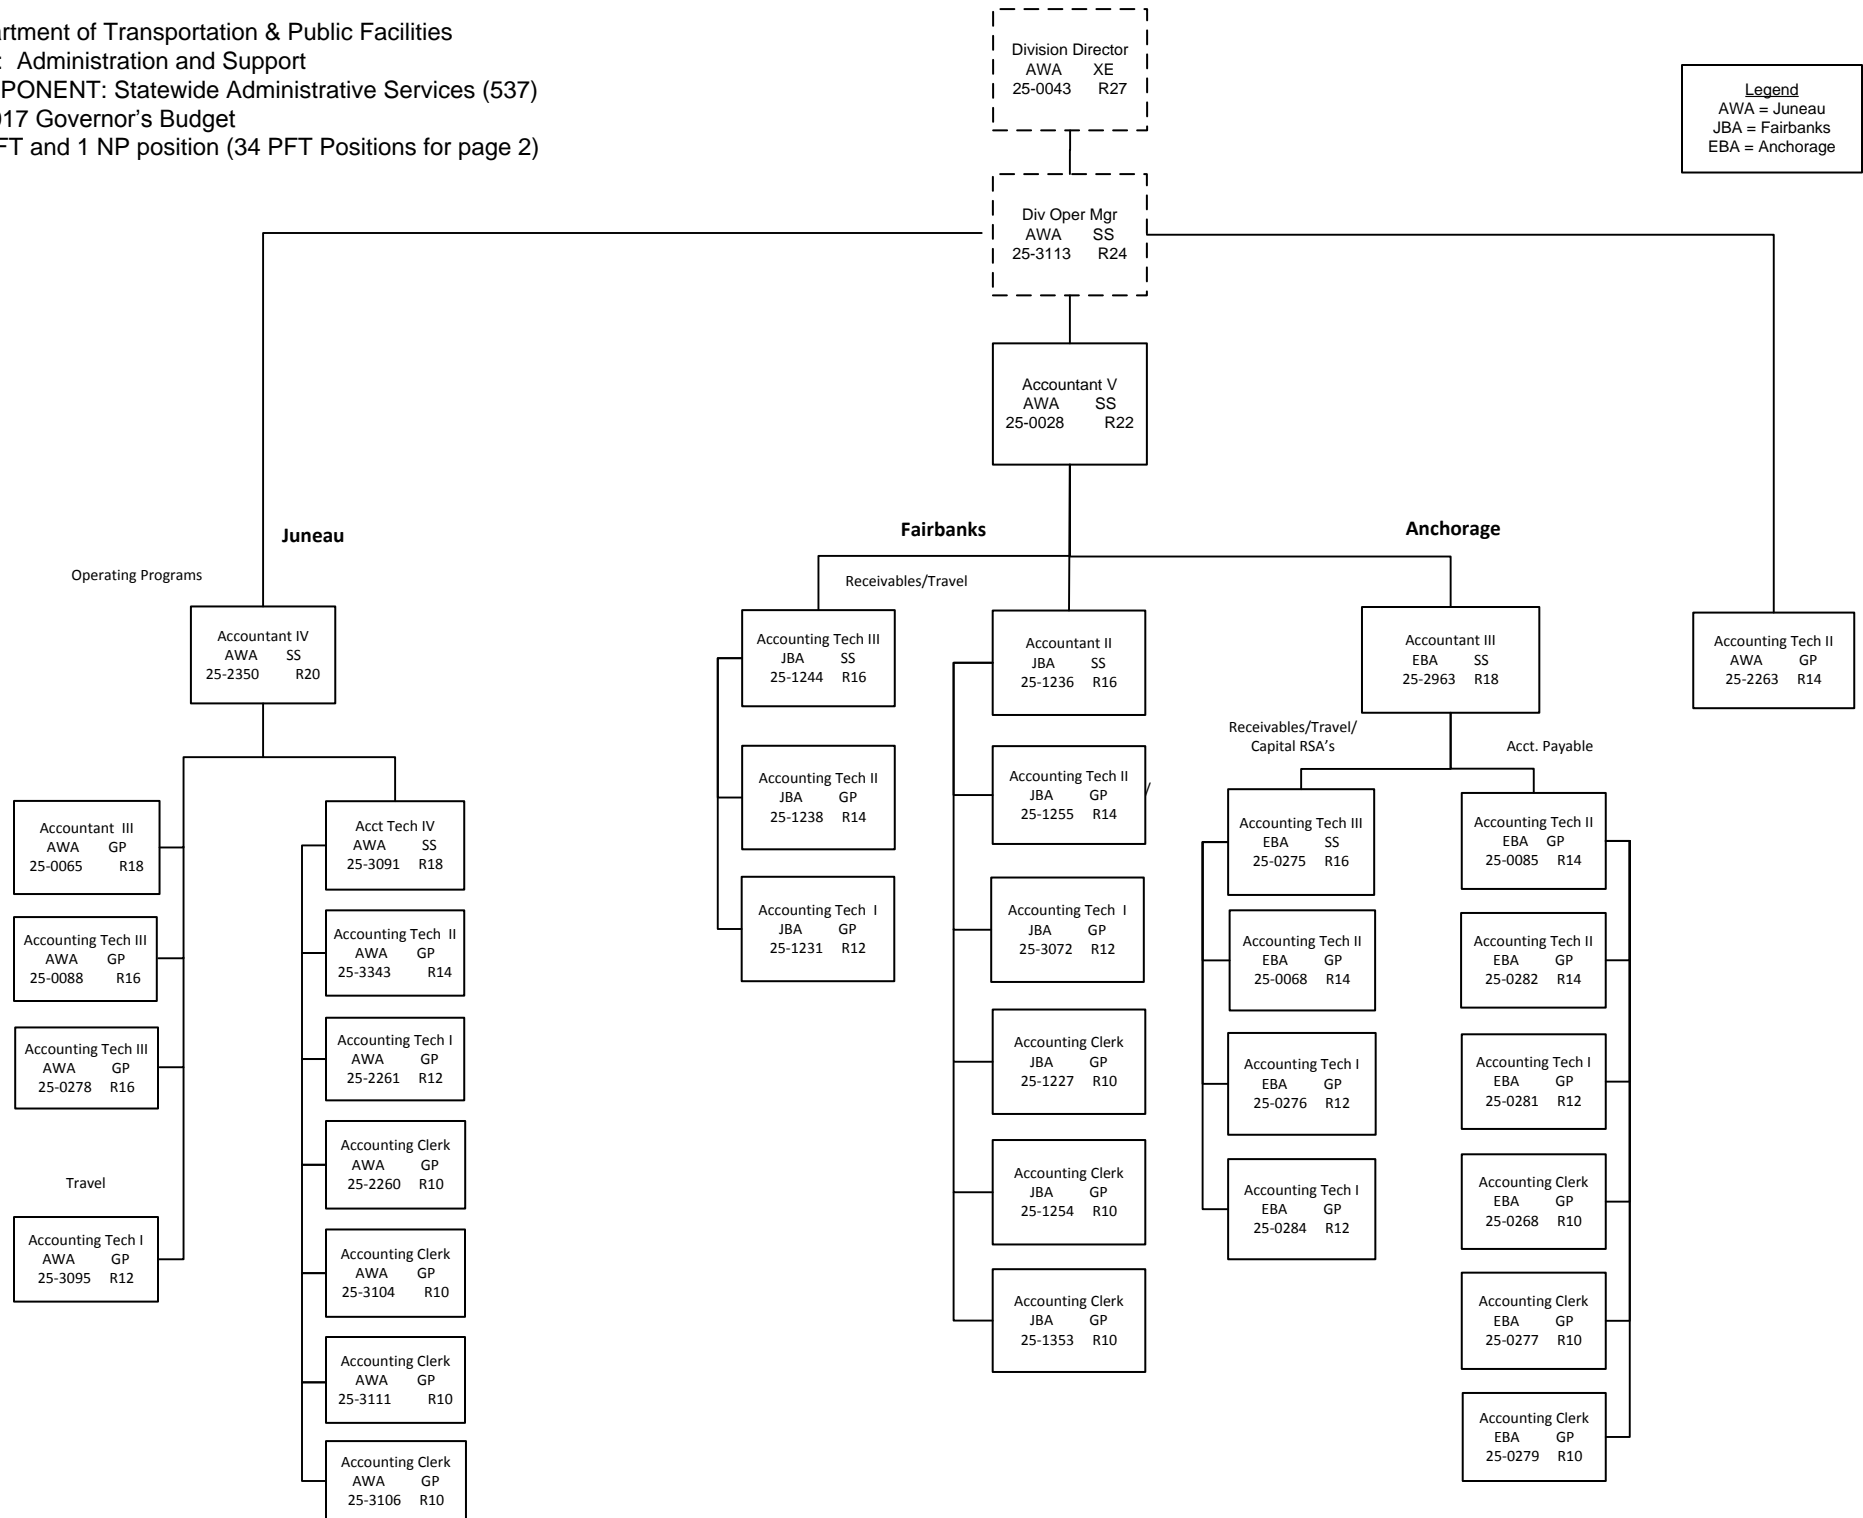

Legend
 AWA = Juneau
 JBA = Fairbanks
 EBA = Anchorage

Legend
 AWA = Juneau
 JBA = Fairbanks
 EBA = Anchorage

Department of Transportation & Public Facilities
 RDU: Administration and Support
 COMPONENT: Statewide Administrative Services (537)
 FY2017 Governor's Budget
 63 PFT and 1 NP position (8 PFT Positions for page 3)

Human Resources

Legend
 AWA = Juneau
 JBA = Fairbanks
 EBA = Anchorage