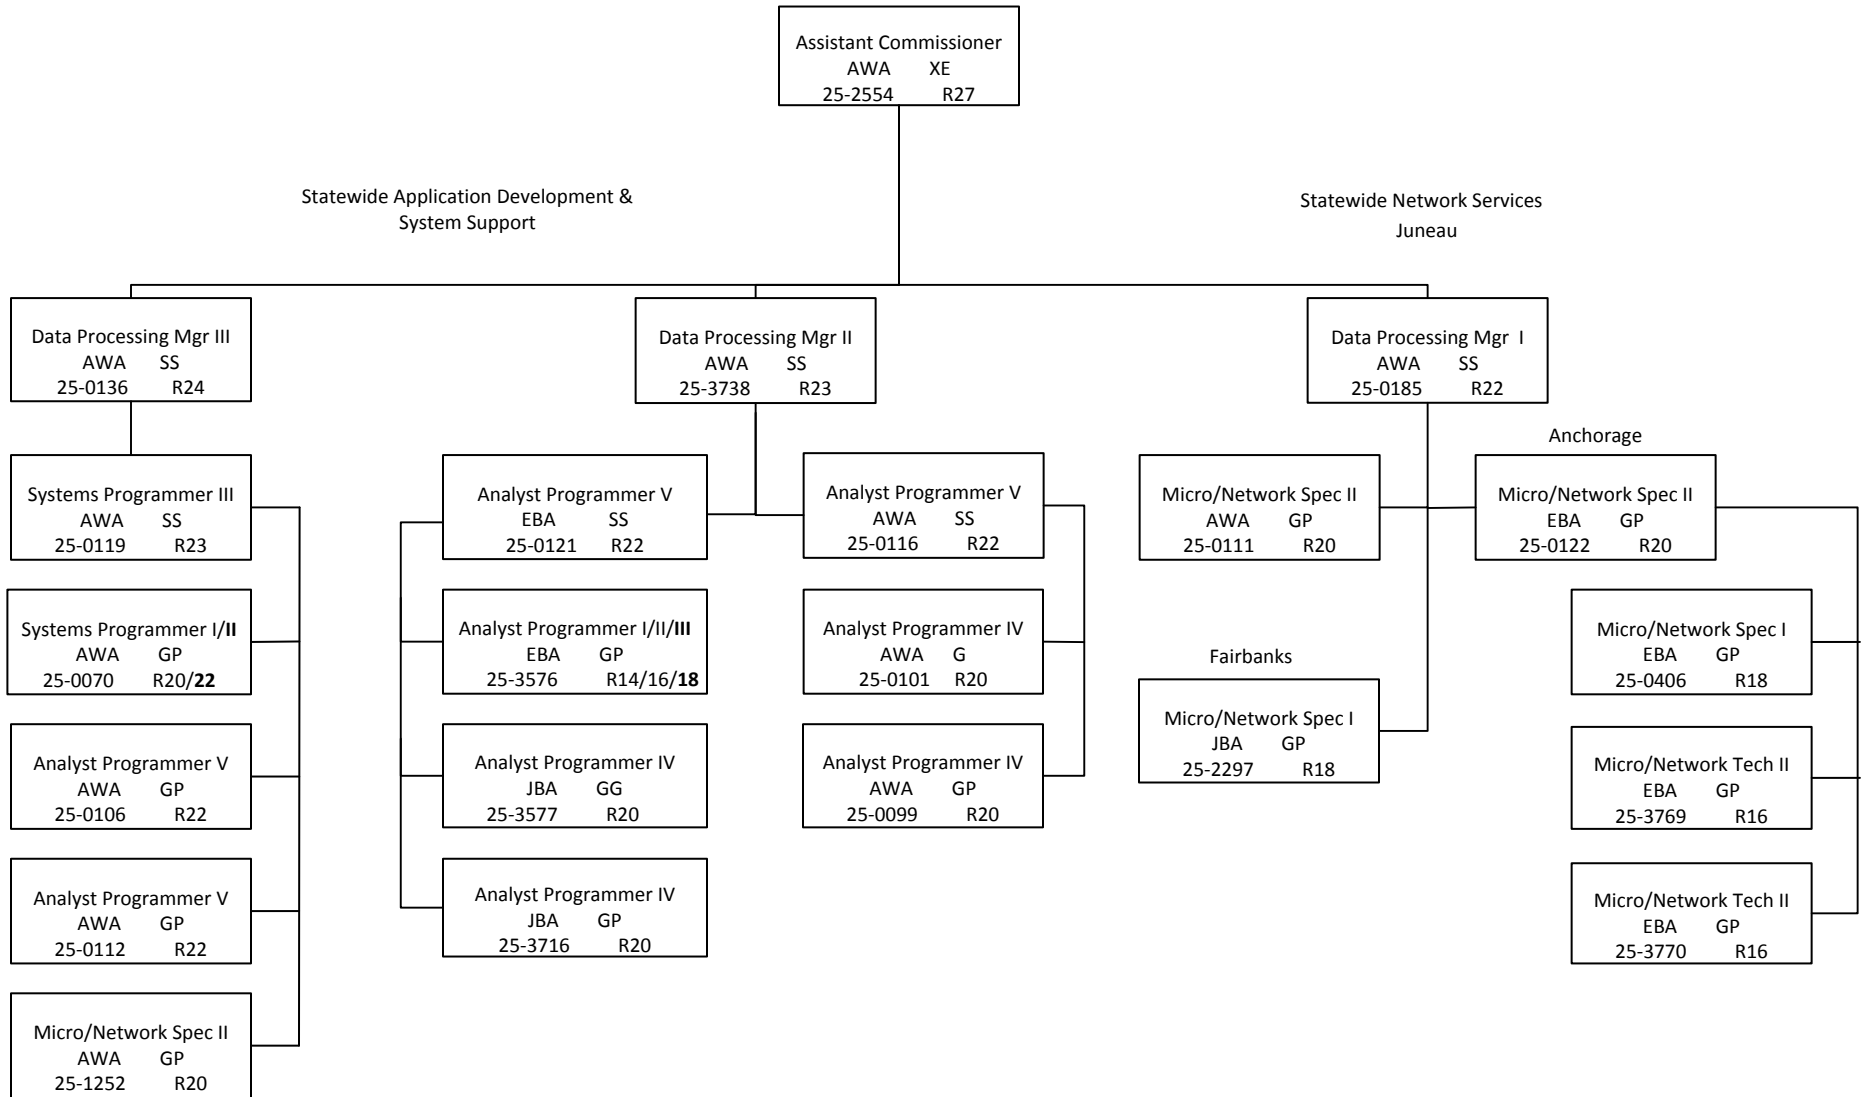

Department of Transportation & Public Facilities
 RDU: Administration and Support
 COMPONENT: Information Systems and Services (540)
 FY2017 Governor
 71 PFT Positions

Legend
 AWA = Juneau
 ACA = Ketchikan
 JBA = Fairbanks
 EBA = Anchorage
 EBF = Anch. Int'l Airport

Department of Transportation & Public Facilities
 RDU: Administration and Support
 COMPONENT: Information Systems and Services (540)
 FY2017 Governor
 71 PFT Positions

Legend
 AWA = Juneau
 ACA = Ketchikan
 JBA = Fairbanks
 EBA = Anchorage
 EBF = Anch. Int'l Airport
 ECE = Wasilla