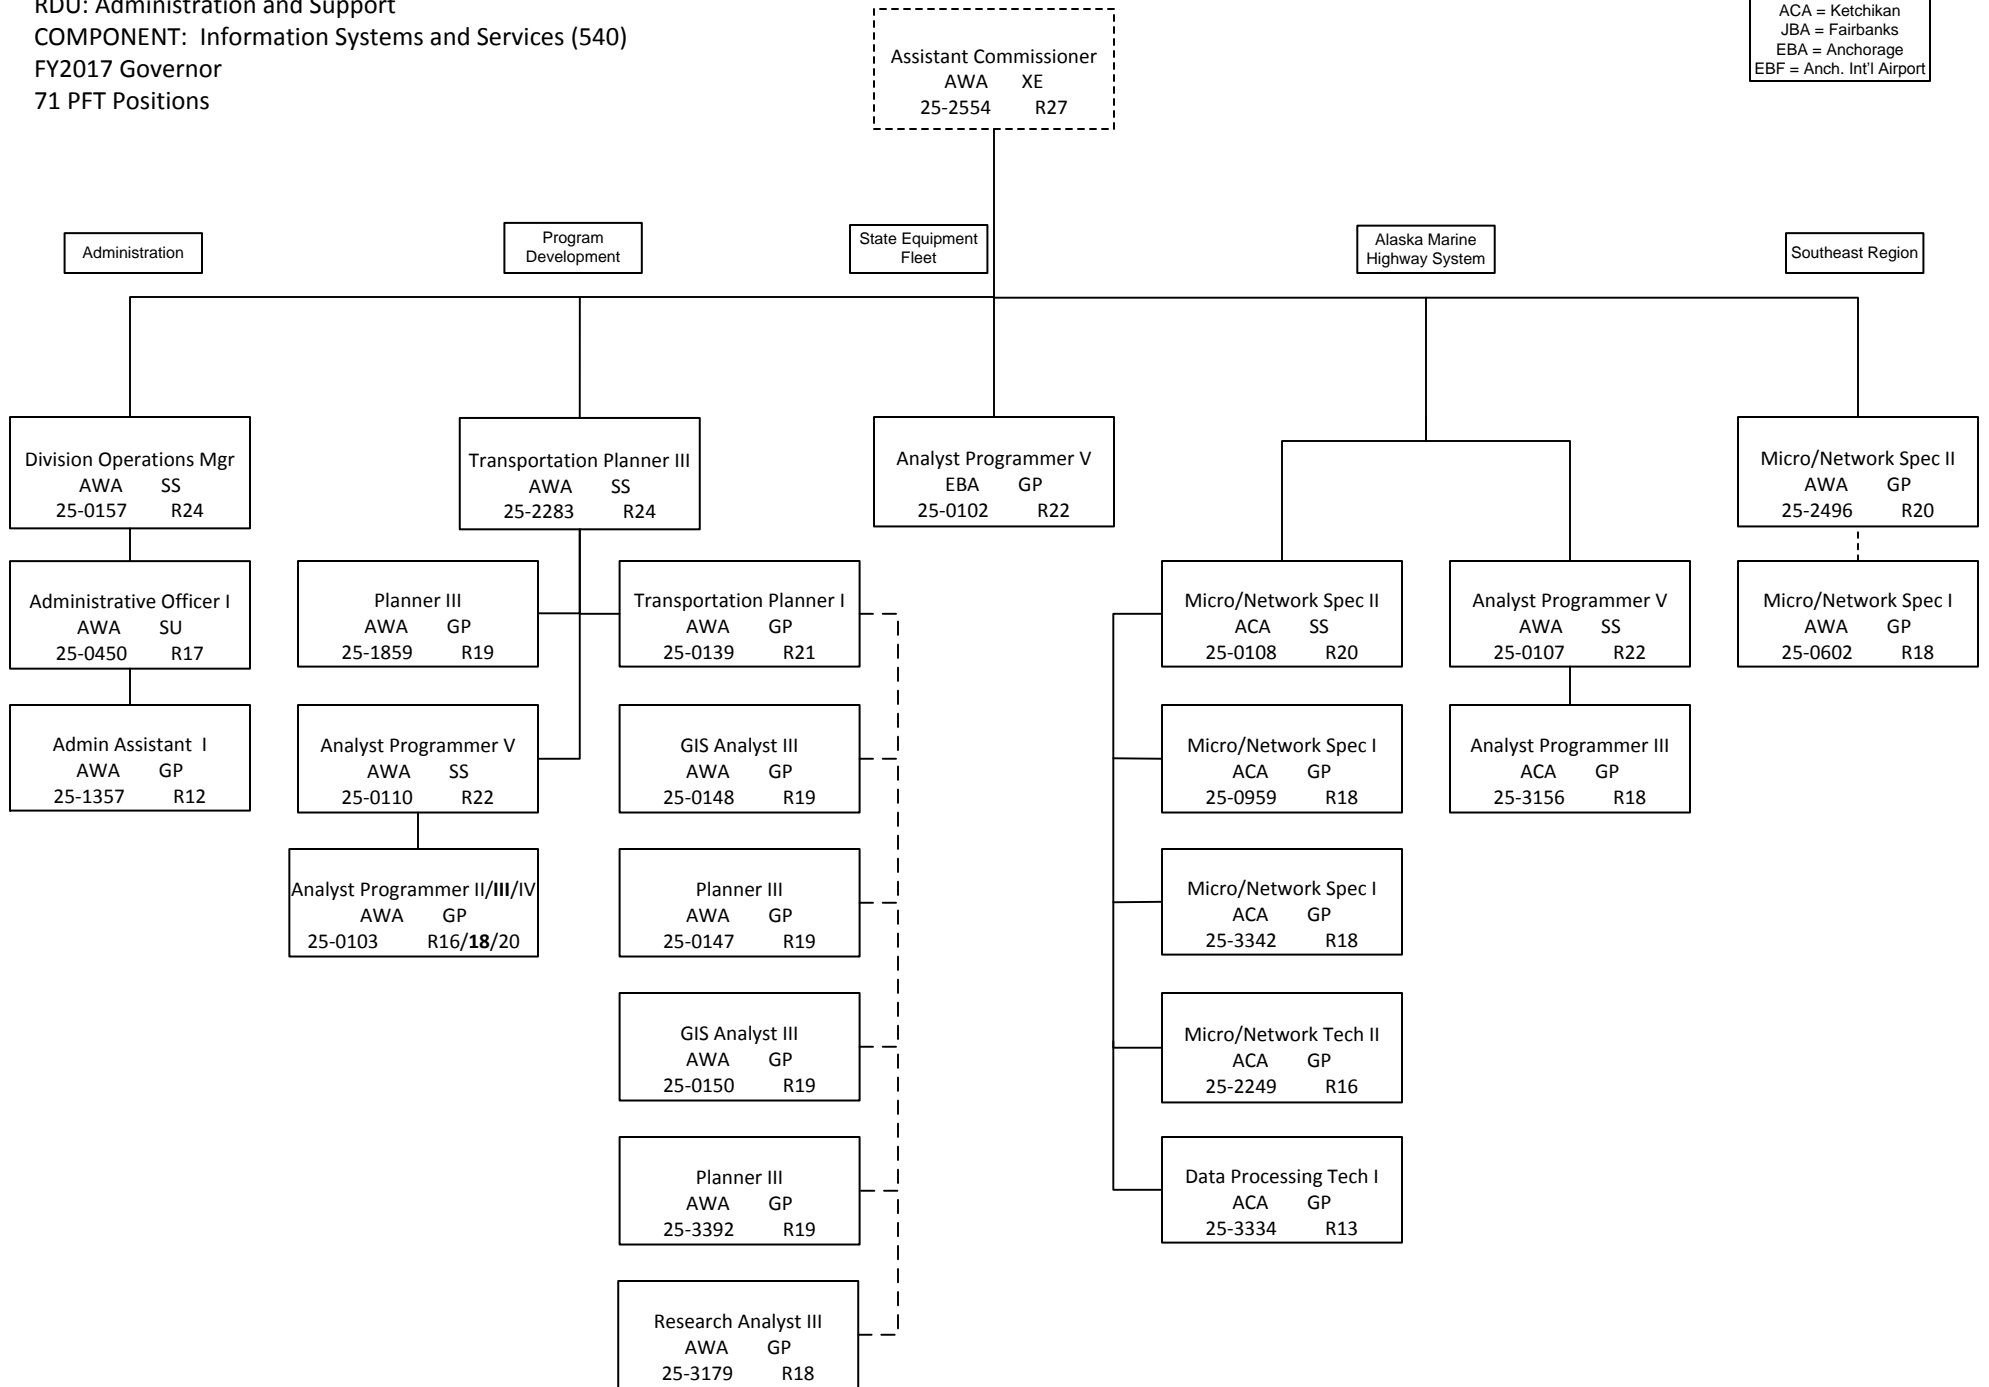

Department of Transportation & Public Facilities
 RDU: Administration and Support
 COMPONENT: Information Systems and Services (540)
 FY2017 Governor
 71 PFT Positions

Legend
 AWA = Juneau
 ACA = Ketchikan
 JBA = Fairbanks
 EBA = Anchorage
 EBF = Anch. Int'l Airport

Department of Transportation & Public Facilities
 RDU: Administration and Support
 COMPONENT: Information Systems and Services (540)
 FY2017 Governor
 71 PFT Positions

Legend
 AWA = Juneau
 ACA = Ketchikan
 JBA = Fairbanks
 EBA = Anchorage
 EBF = Anch. Int'l Airport
 ECE = Wasilla