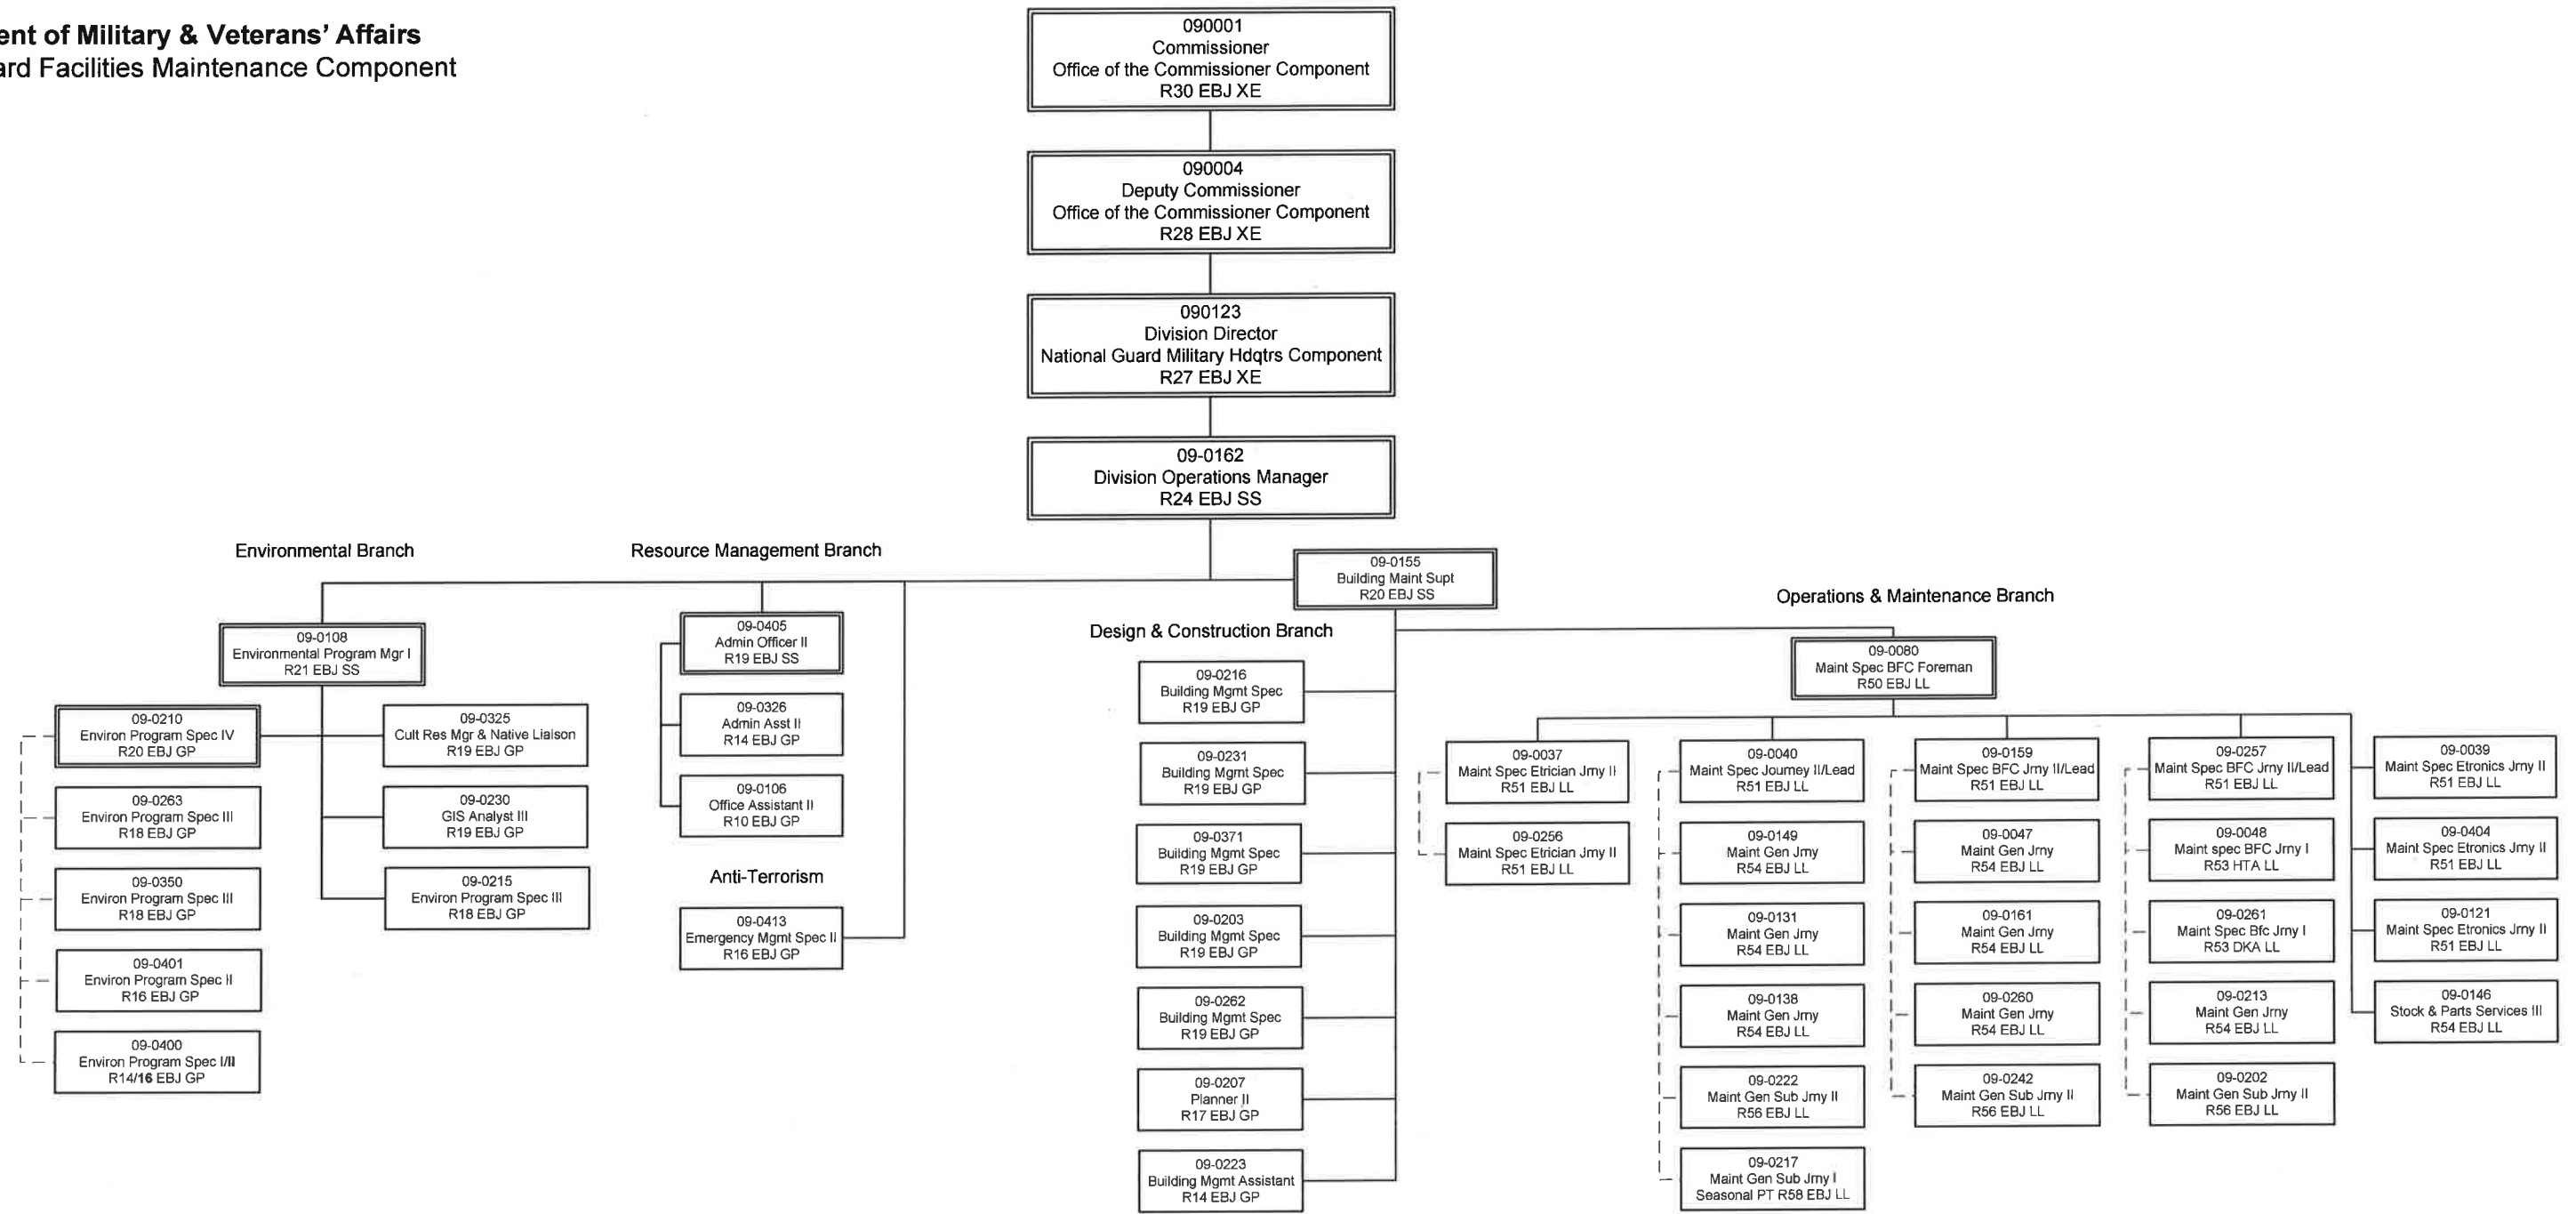

Department of Military & Veterans' Affairs
Army Guard Facilities Maintenance Component

Location Codes

DKA-Bethel
 EBJ-Joint Base Elmendorf-Richardson
 HTA-Nome

Bargaining Unit Codes

GP-General Gov't Employees
 LL-Labor, Trades & Crafts
 SS-Supervisory Employees
 XE-Exempt Executive