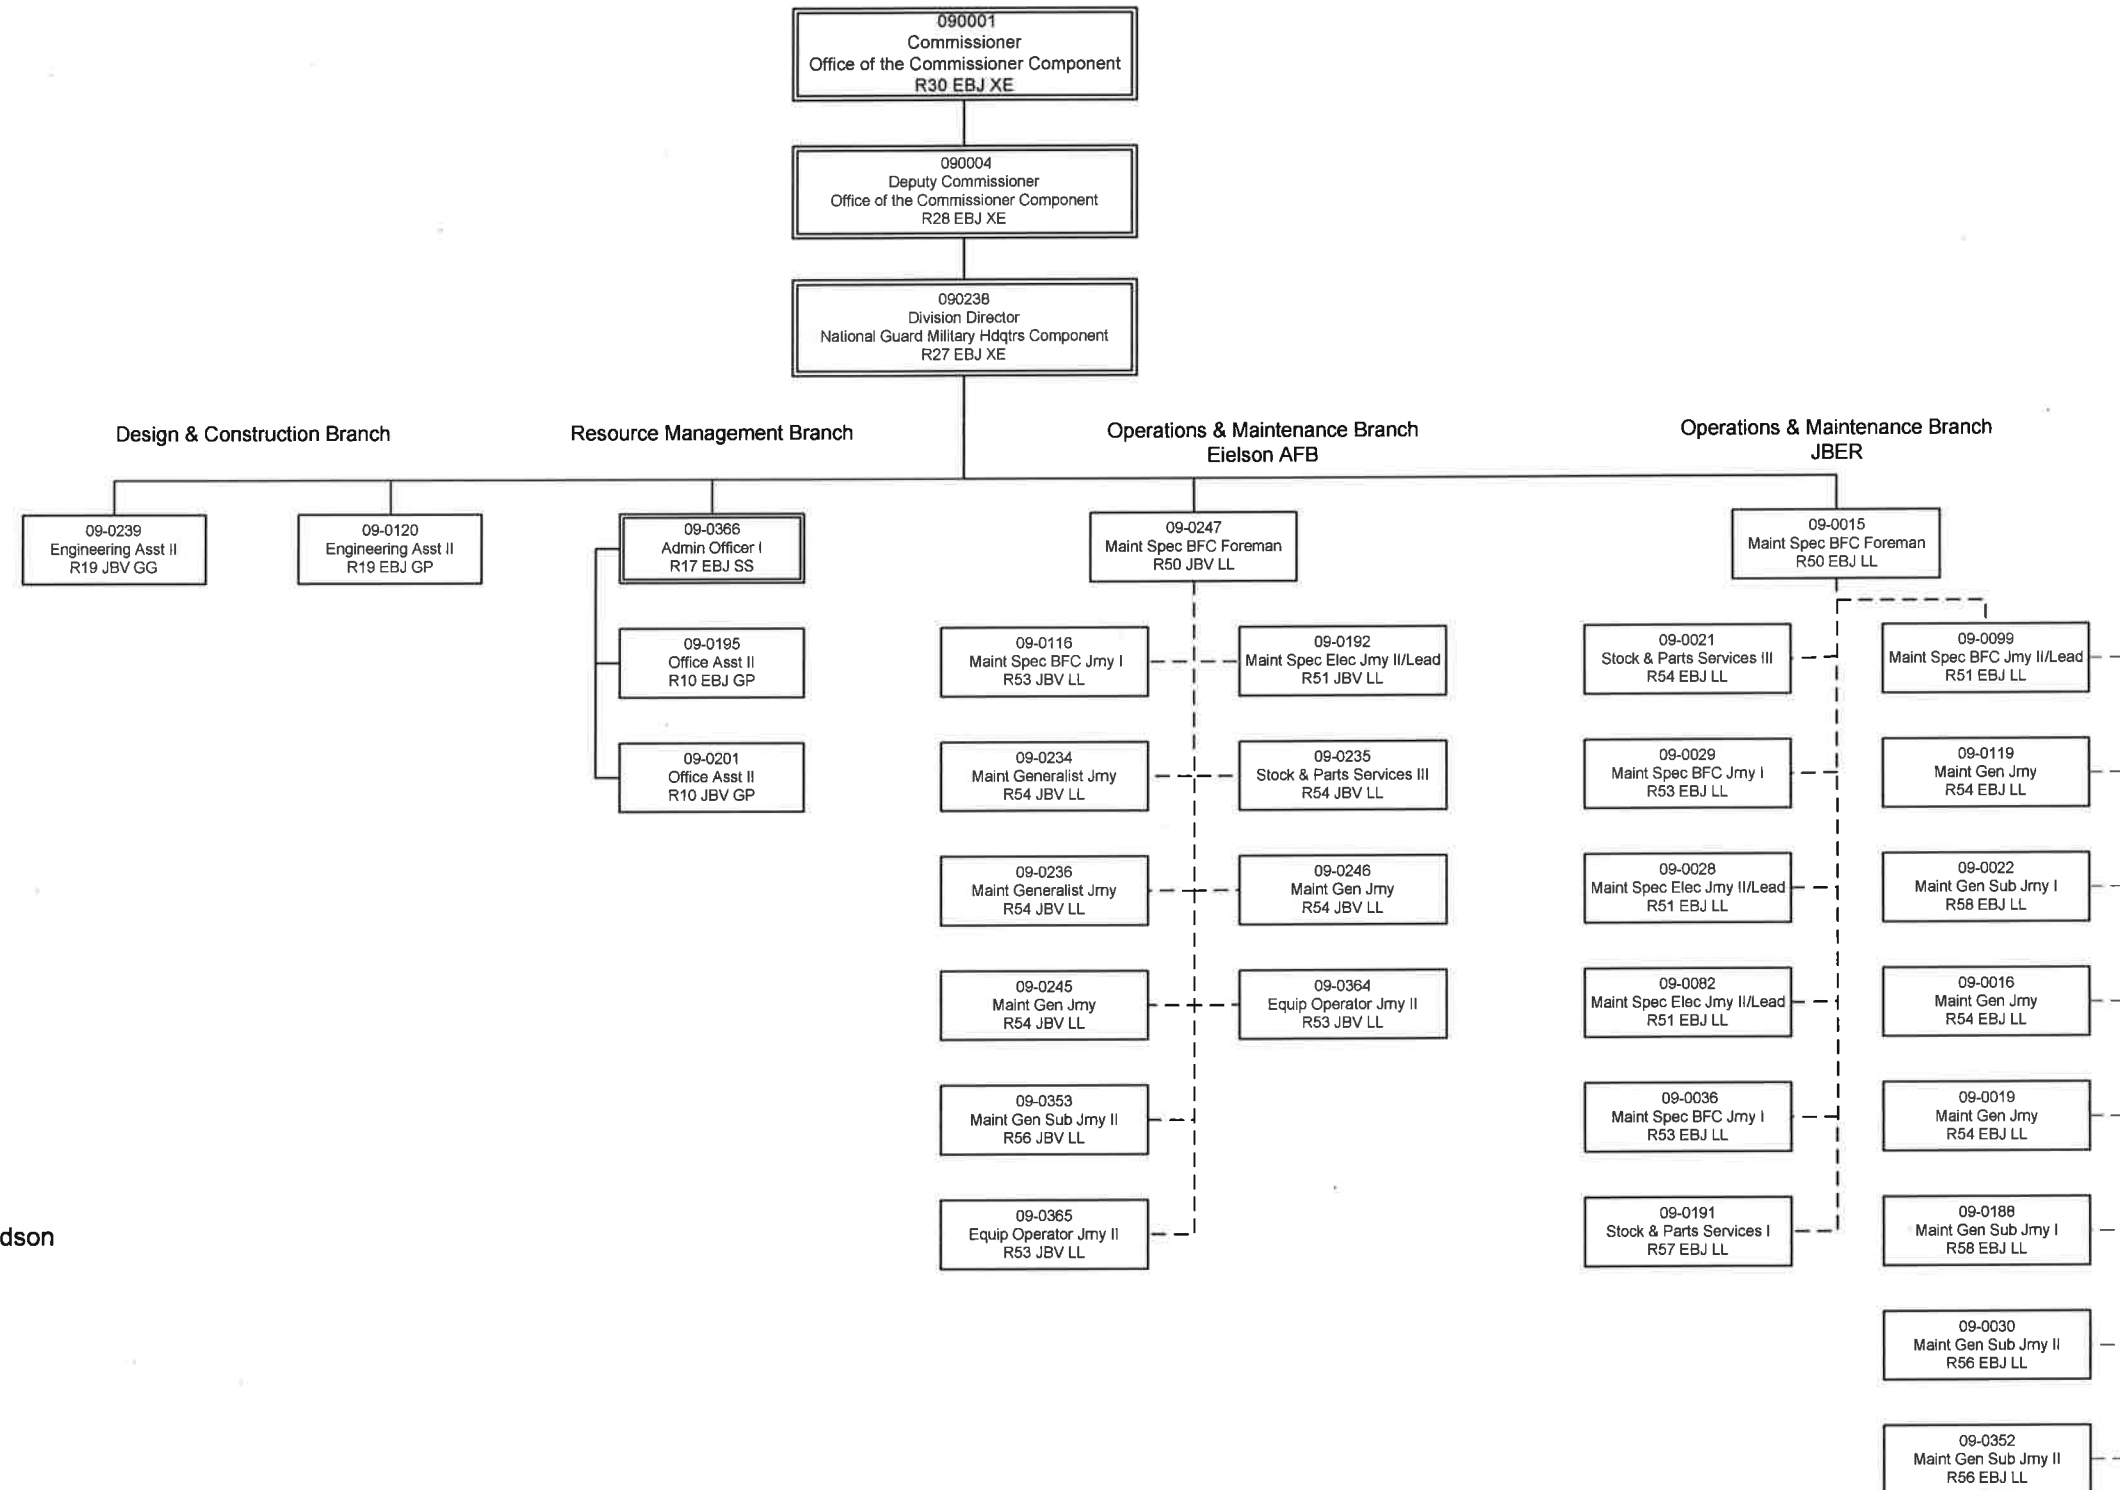

**Department of Military & Veterans' Affairs**  
**Air Guard Facilities Maintenance Component**

**Location Codes**

EBJ-Joint Base Elmendorf-Richardson

JBV-Eielson AFB

**Bargaining Unit Codes**

GG-General Gov't Employees

GP-General Gov't Employees

LL-Labor, Trades & Crafts

SS-Supervisory Employees

XE-Exempt Executive