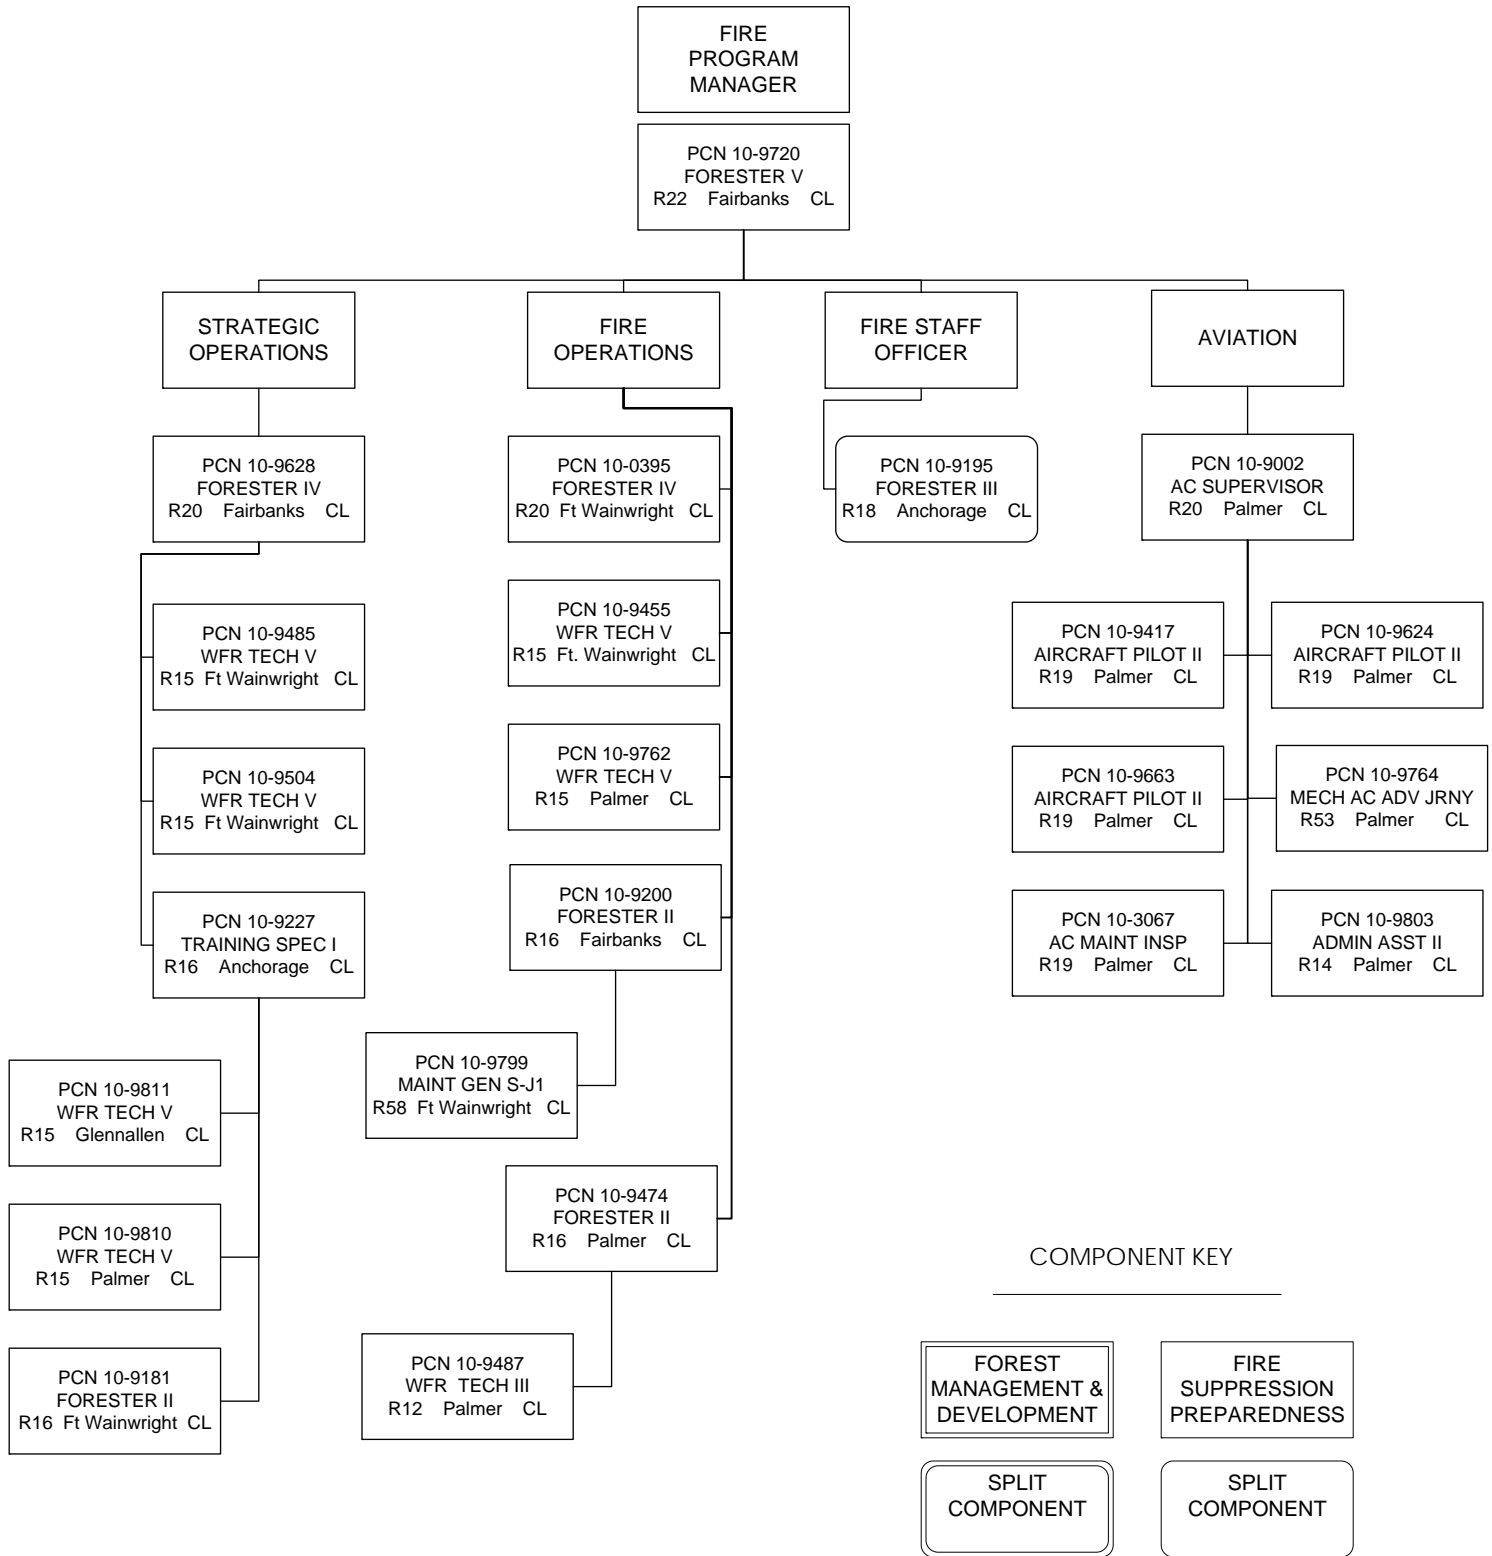

COMPONENT KEY

COMPONENT KEY

Fire Program Org Chart - 1 of 3

Fire Program Org Chart - 2 of 3

COMPONENT KEY

FOREST
MANAGEMENT &
DEVELOPMENT

FIRE
SUPPRESSION
PREPAREDNESS

SPLIT
COMPONENT

SPLIT
COMPONENT

Fire Program Org Chart - 3 of 3

COMPONENT KEY

FOREST
MANAGEMENT &
DEVELOPMENT

FIRE
SUPPRESSION
PREPAREDNESS

SPLIT
COMPONENT

SPLIT
COMPONENT

COMPONENT KEY