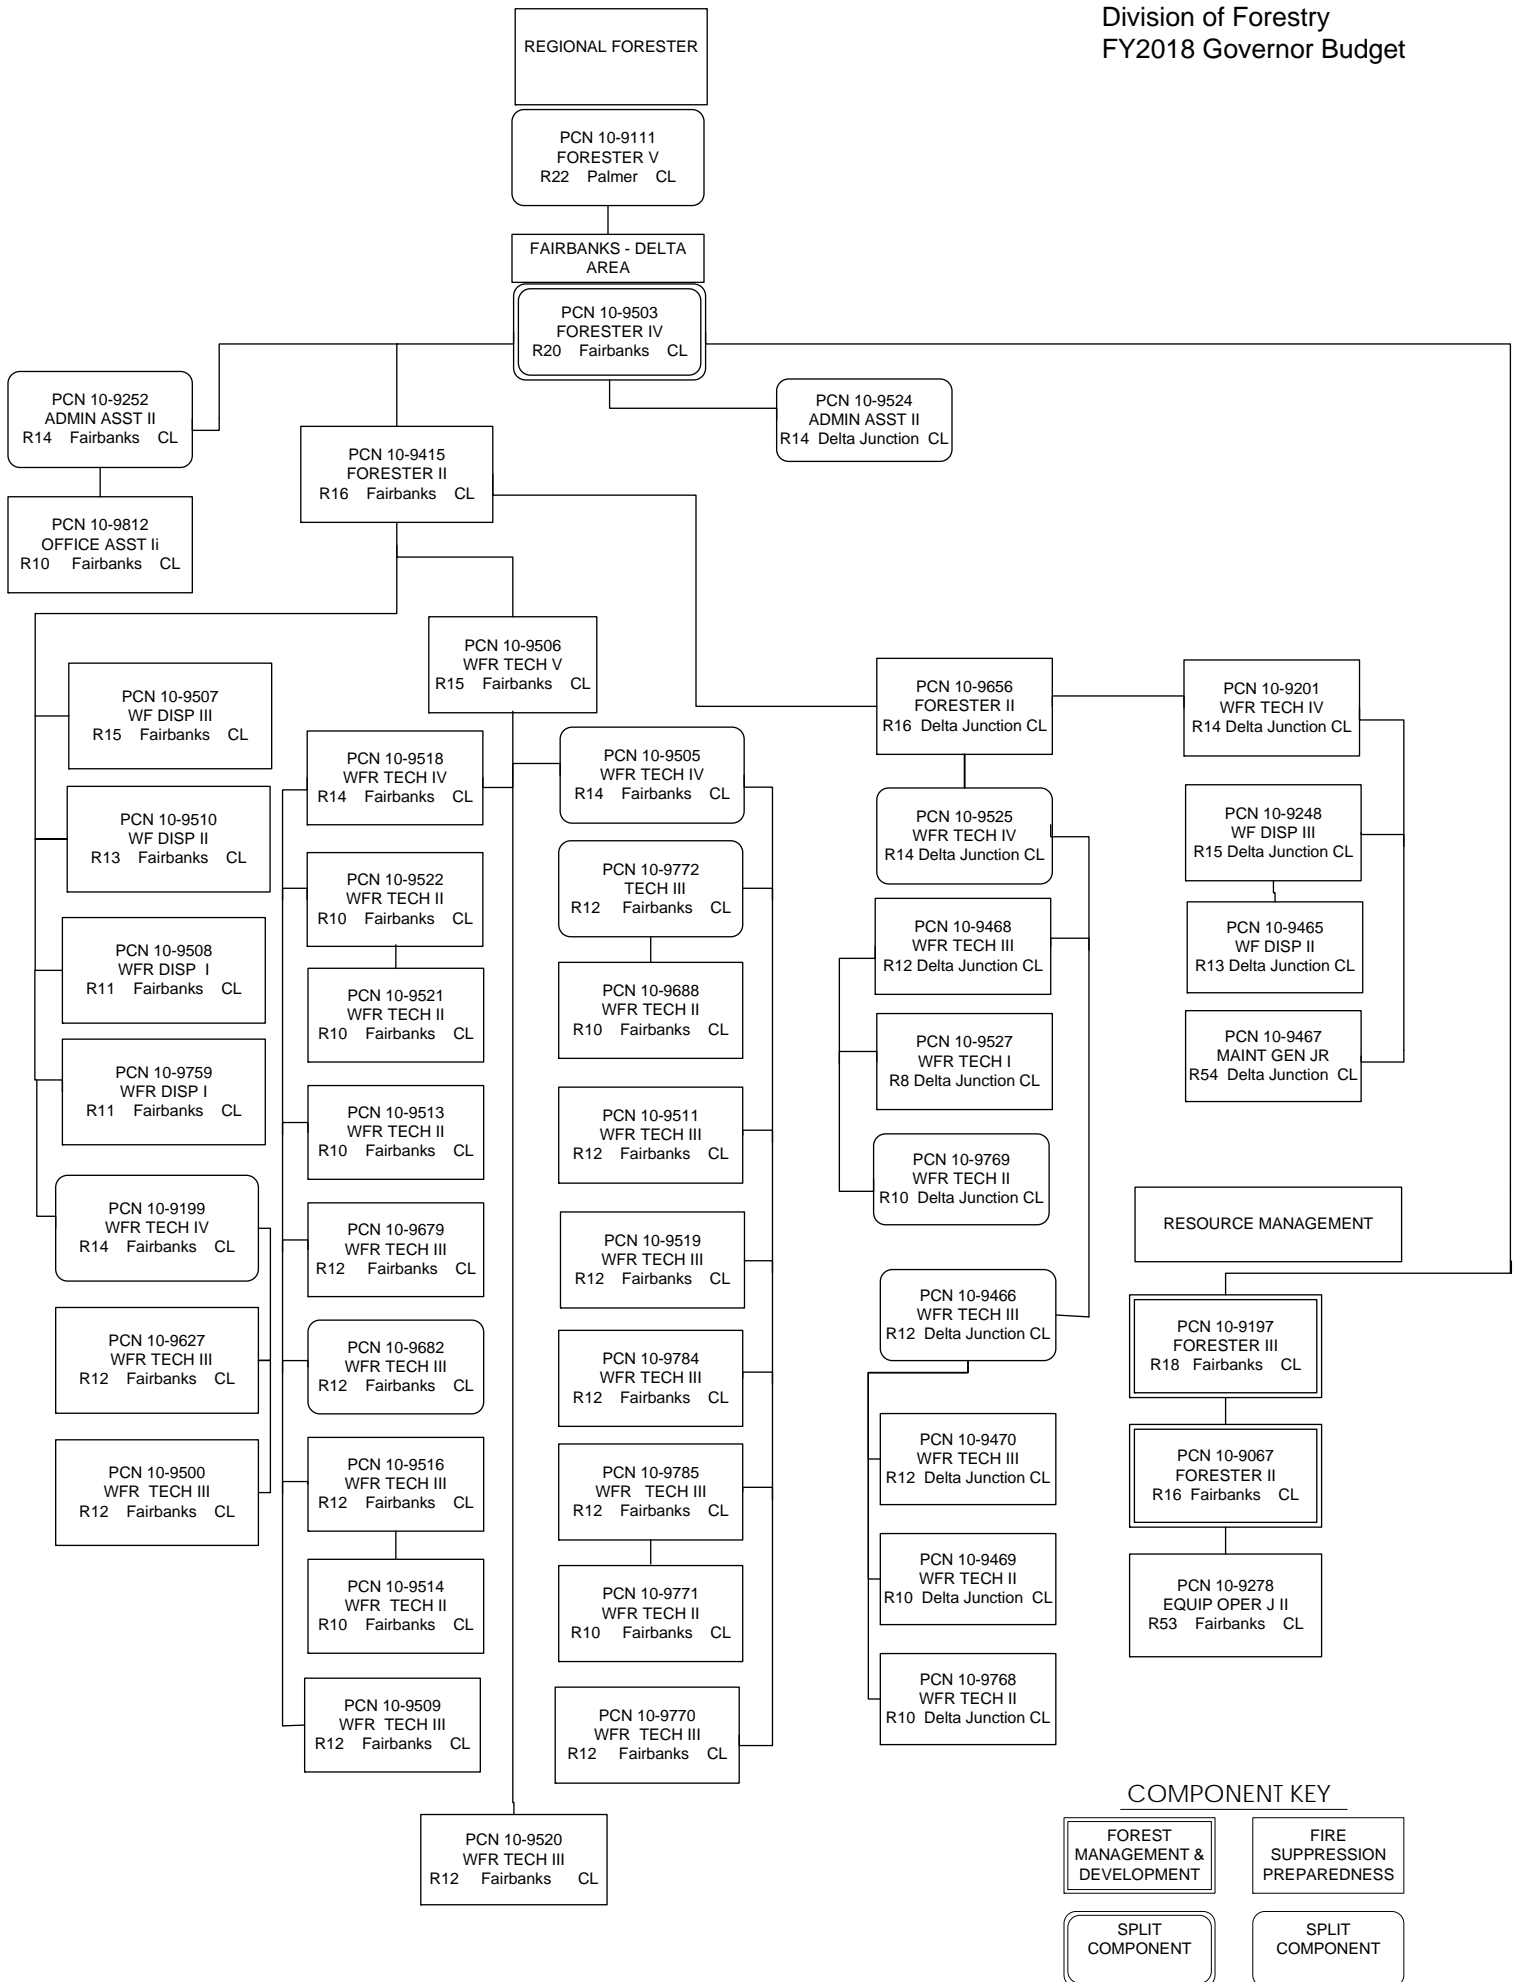

COMPONENT KEY

COMPONENT KEY

Fire Program Org Chart - 1 of 3

Fire Program Org Chart - 2 of 3

COMPONENT KEY

FOREST
MANAGEMENT &
DEVELOPMENT

FIRE
SUPPRESSION
PREPAREDNESS

SPLIT
COMPONENT

SPLIT
COMPONENT

Fire Program Org Chart - 3 of 3

COMPONENT KEY

FOREST
MANAGEMENT &
DEVELOPMENT

FIRE
SUPPRESSION
PREPAREDNESS

SPLIT
COMPONENT

SPLIT
COMPONENT

COMPONENT KEY