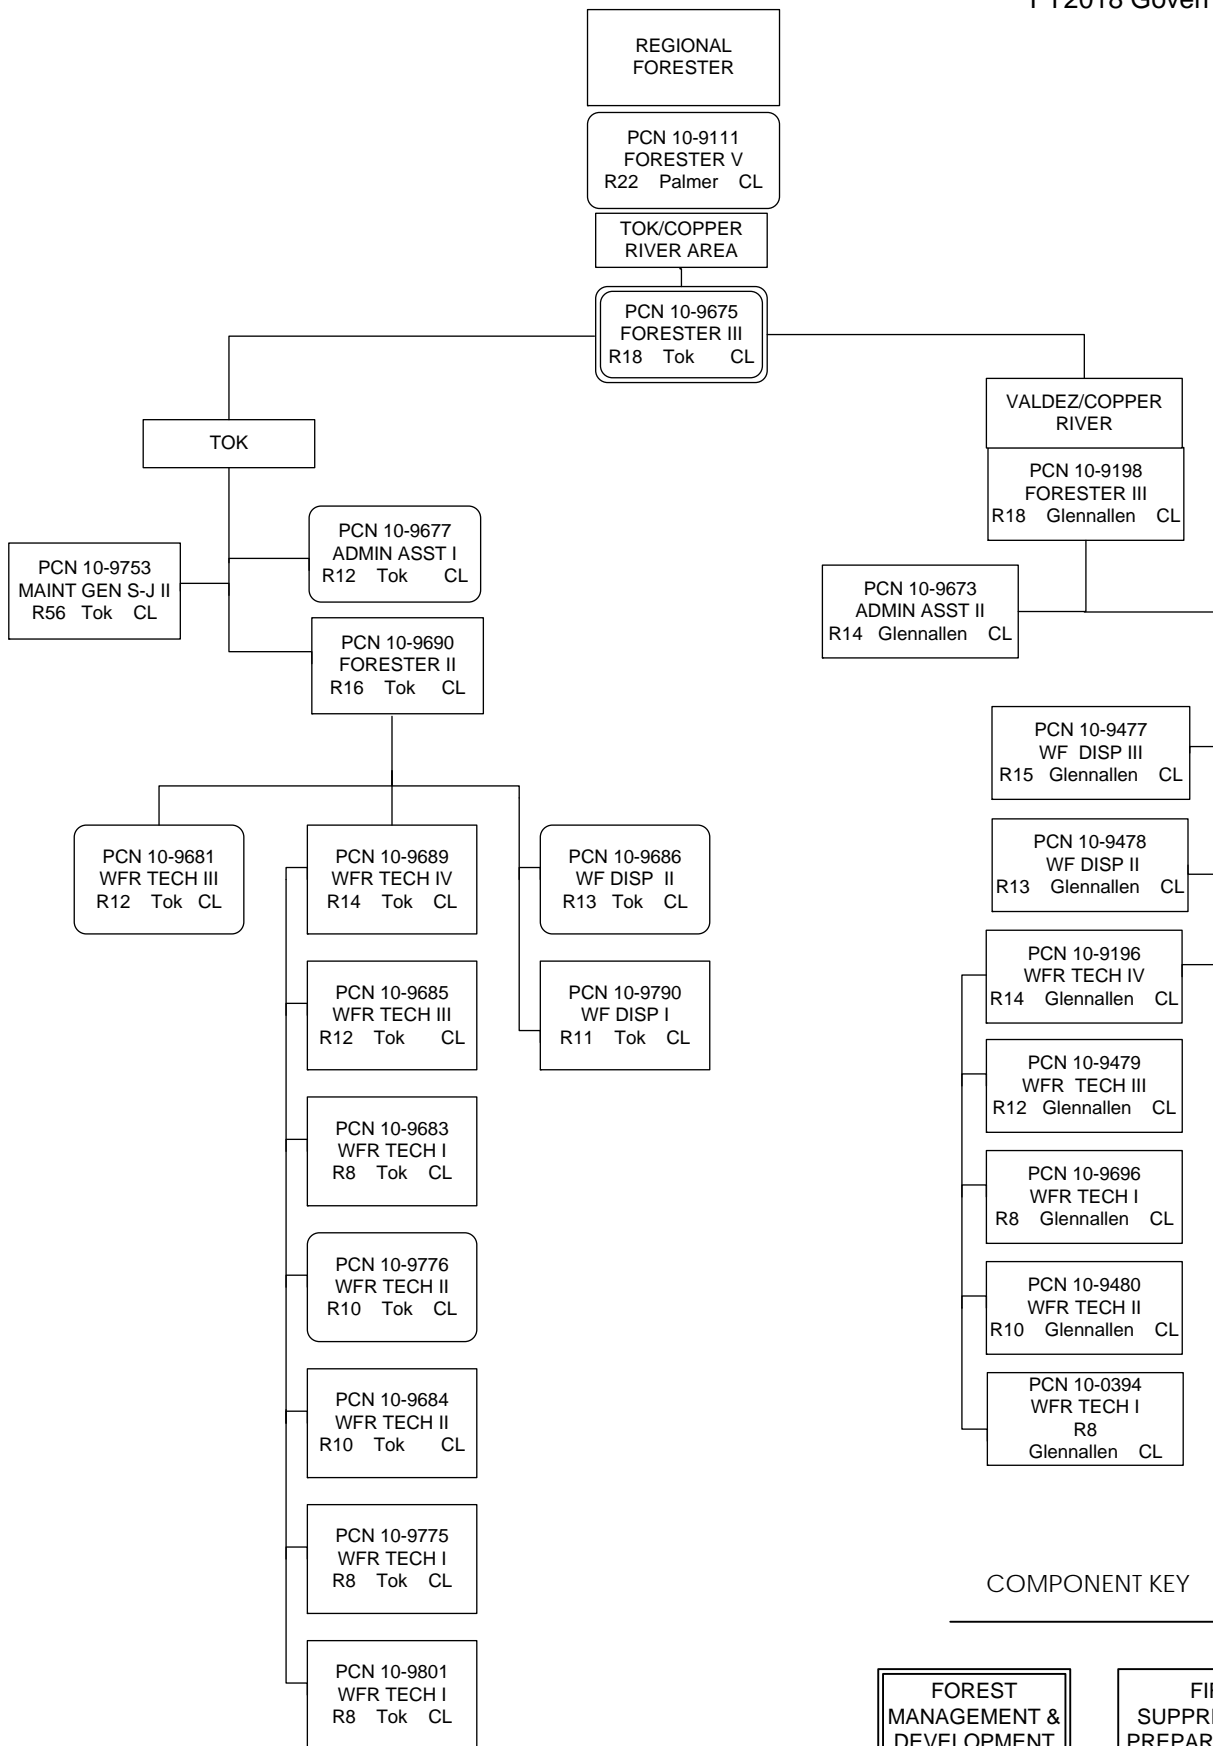

COMPONENT KEY

COMPONENT KEY

Fire Program Org Chart - 1 of 3

Fire Program Org Chart - 2 of 3

COMPONENT KEY

FOREST
MANAGEMENT &
DEVELOPMENT

FIRE
SUPPRESSION
PREPAREDNESS

SPLIT
COMPONENT

SPLIT
COMPONENT

Fire Program Org Chart - 3 of 3

COMPONENT KEY

FOREST
MANAGEMENT &
DEVELOPMENT

FIRE
SUPPRESSION
PREPAREDNESS

SPLIT
COMPONENT

SPLIT
COMPONENT

COMPONENT KEY