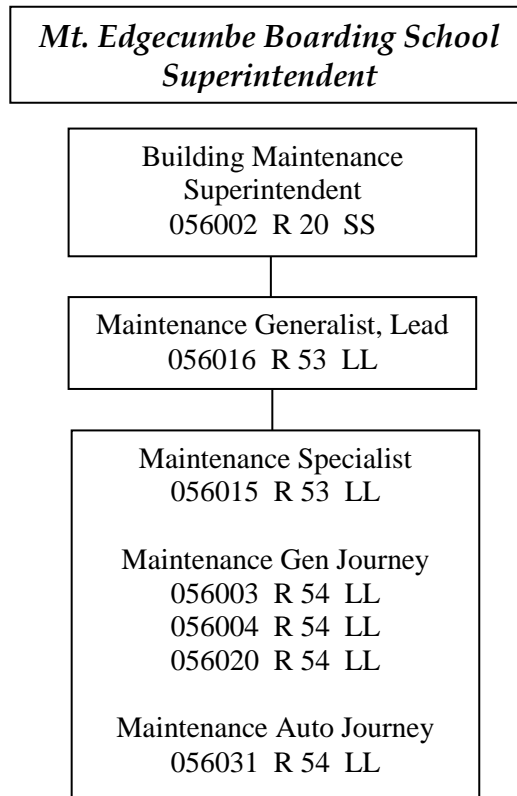

**State Facilities Maintenance
FY2018 Organizational Chart**

Total Position Count:	7
Mt. Edgecumbe/Sitka:	7
PFT:	7