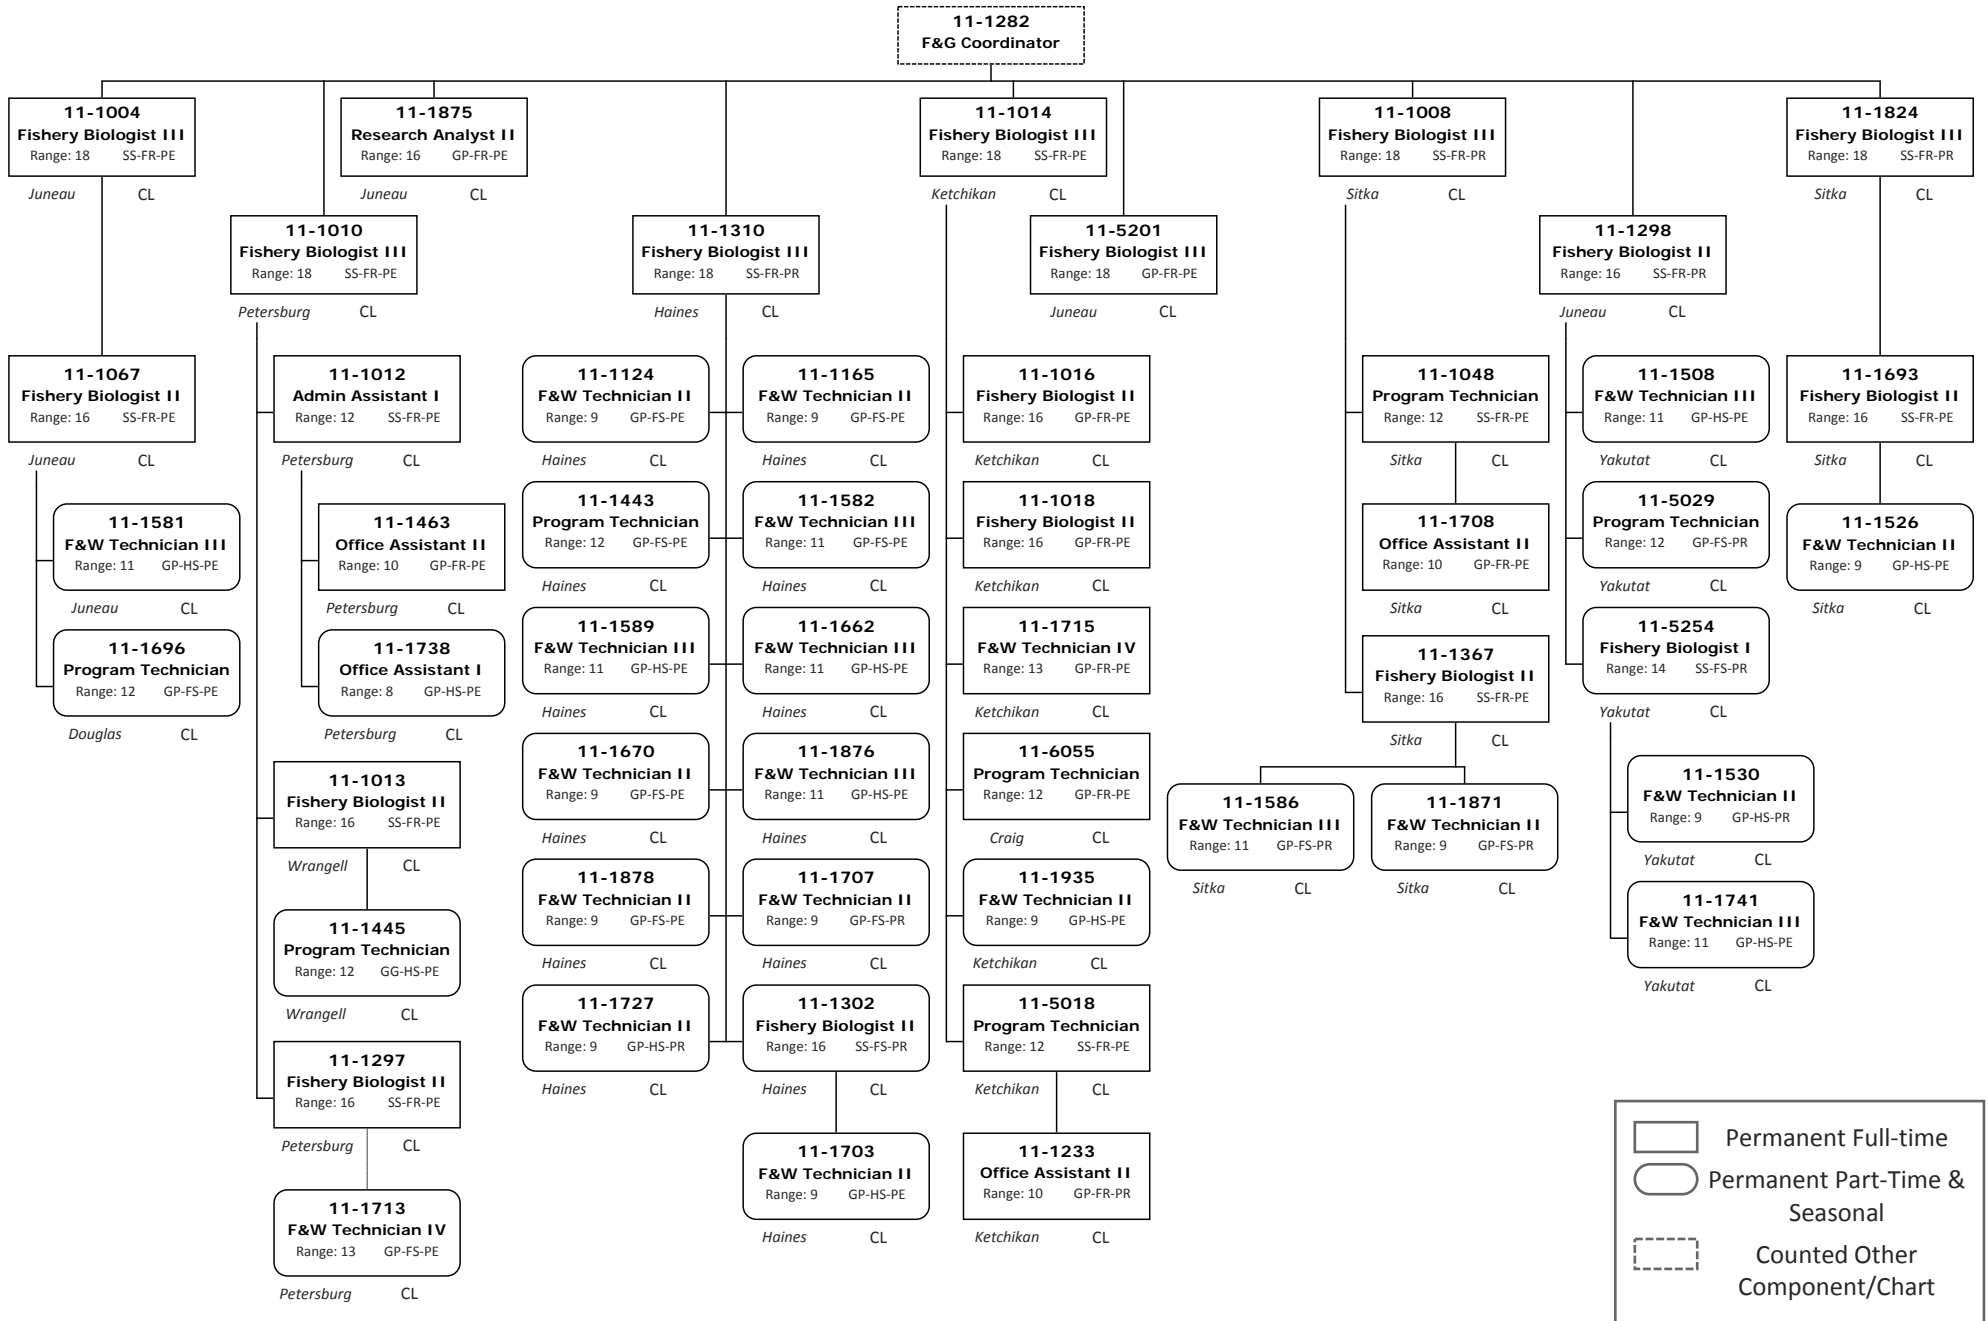

Division of Commercial Fisheries  
 2167 - Southeast Region Fisheries Management Component  
 FY2018 Governor's Budget

Division of Commercial Fisheries  
 2167 - Southeast Region Fisheries Management Component  
 FY2018 Governor's Budget