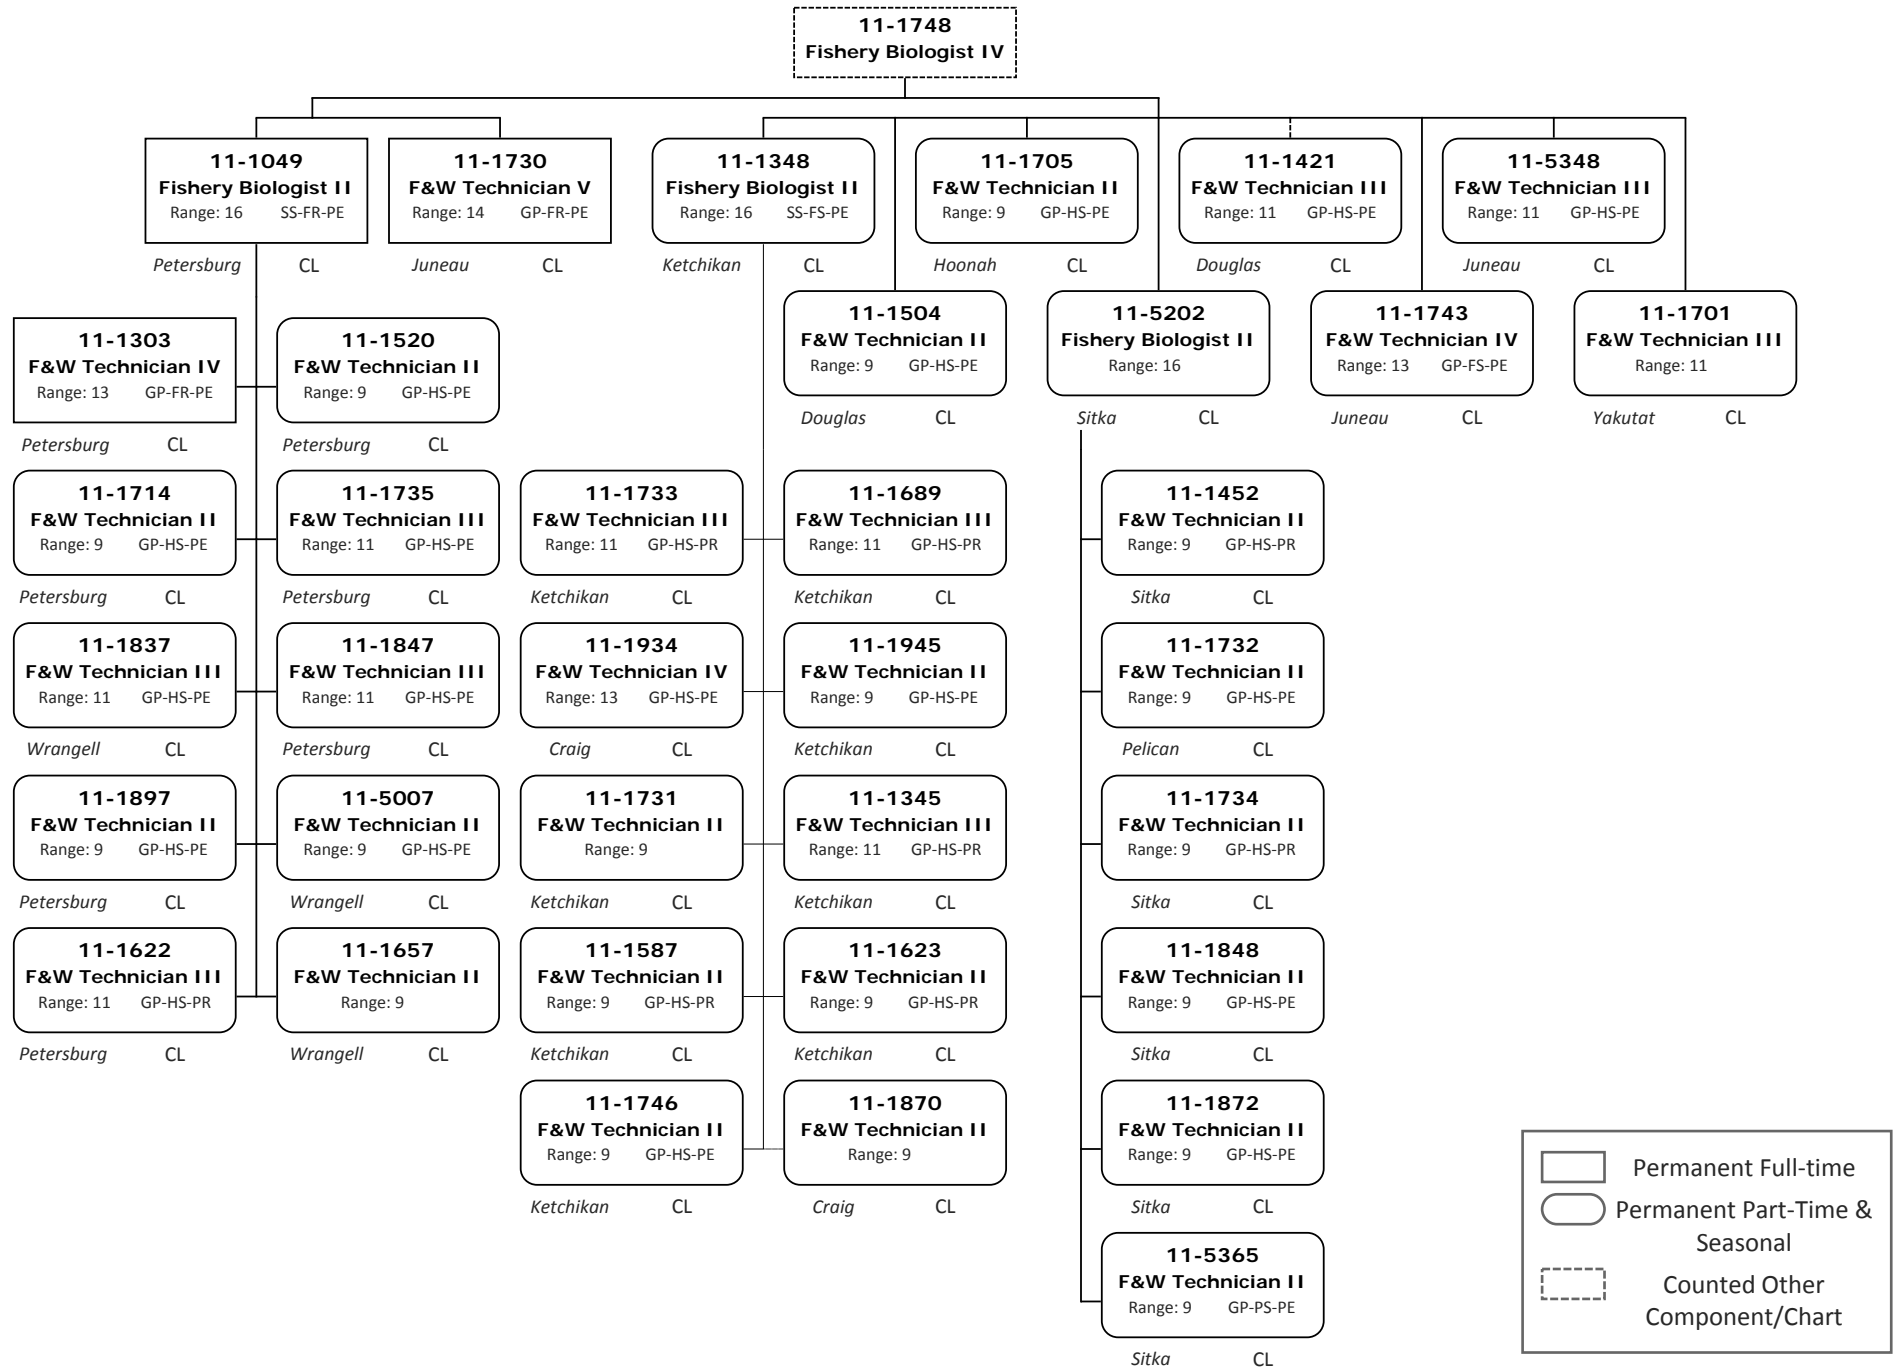

Division of Commercial Fisheries  
 2167 - Southeast Region Fisheries Management Component  
 FY2018 Governor's Budget

Division of Commercial Fisheries  
 2167 - Southeast Region Fisheries Management Component  
 FY2018 Governor's Budget