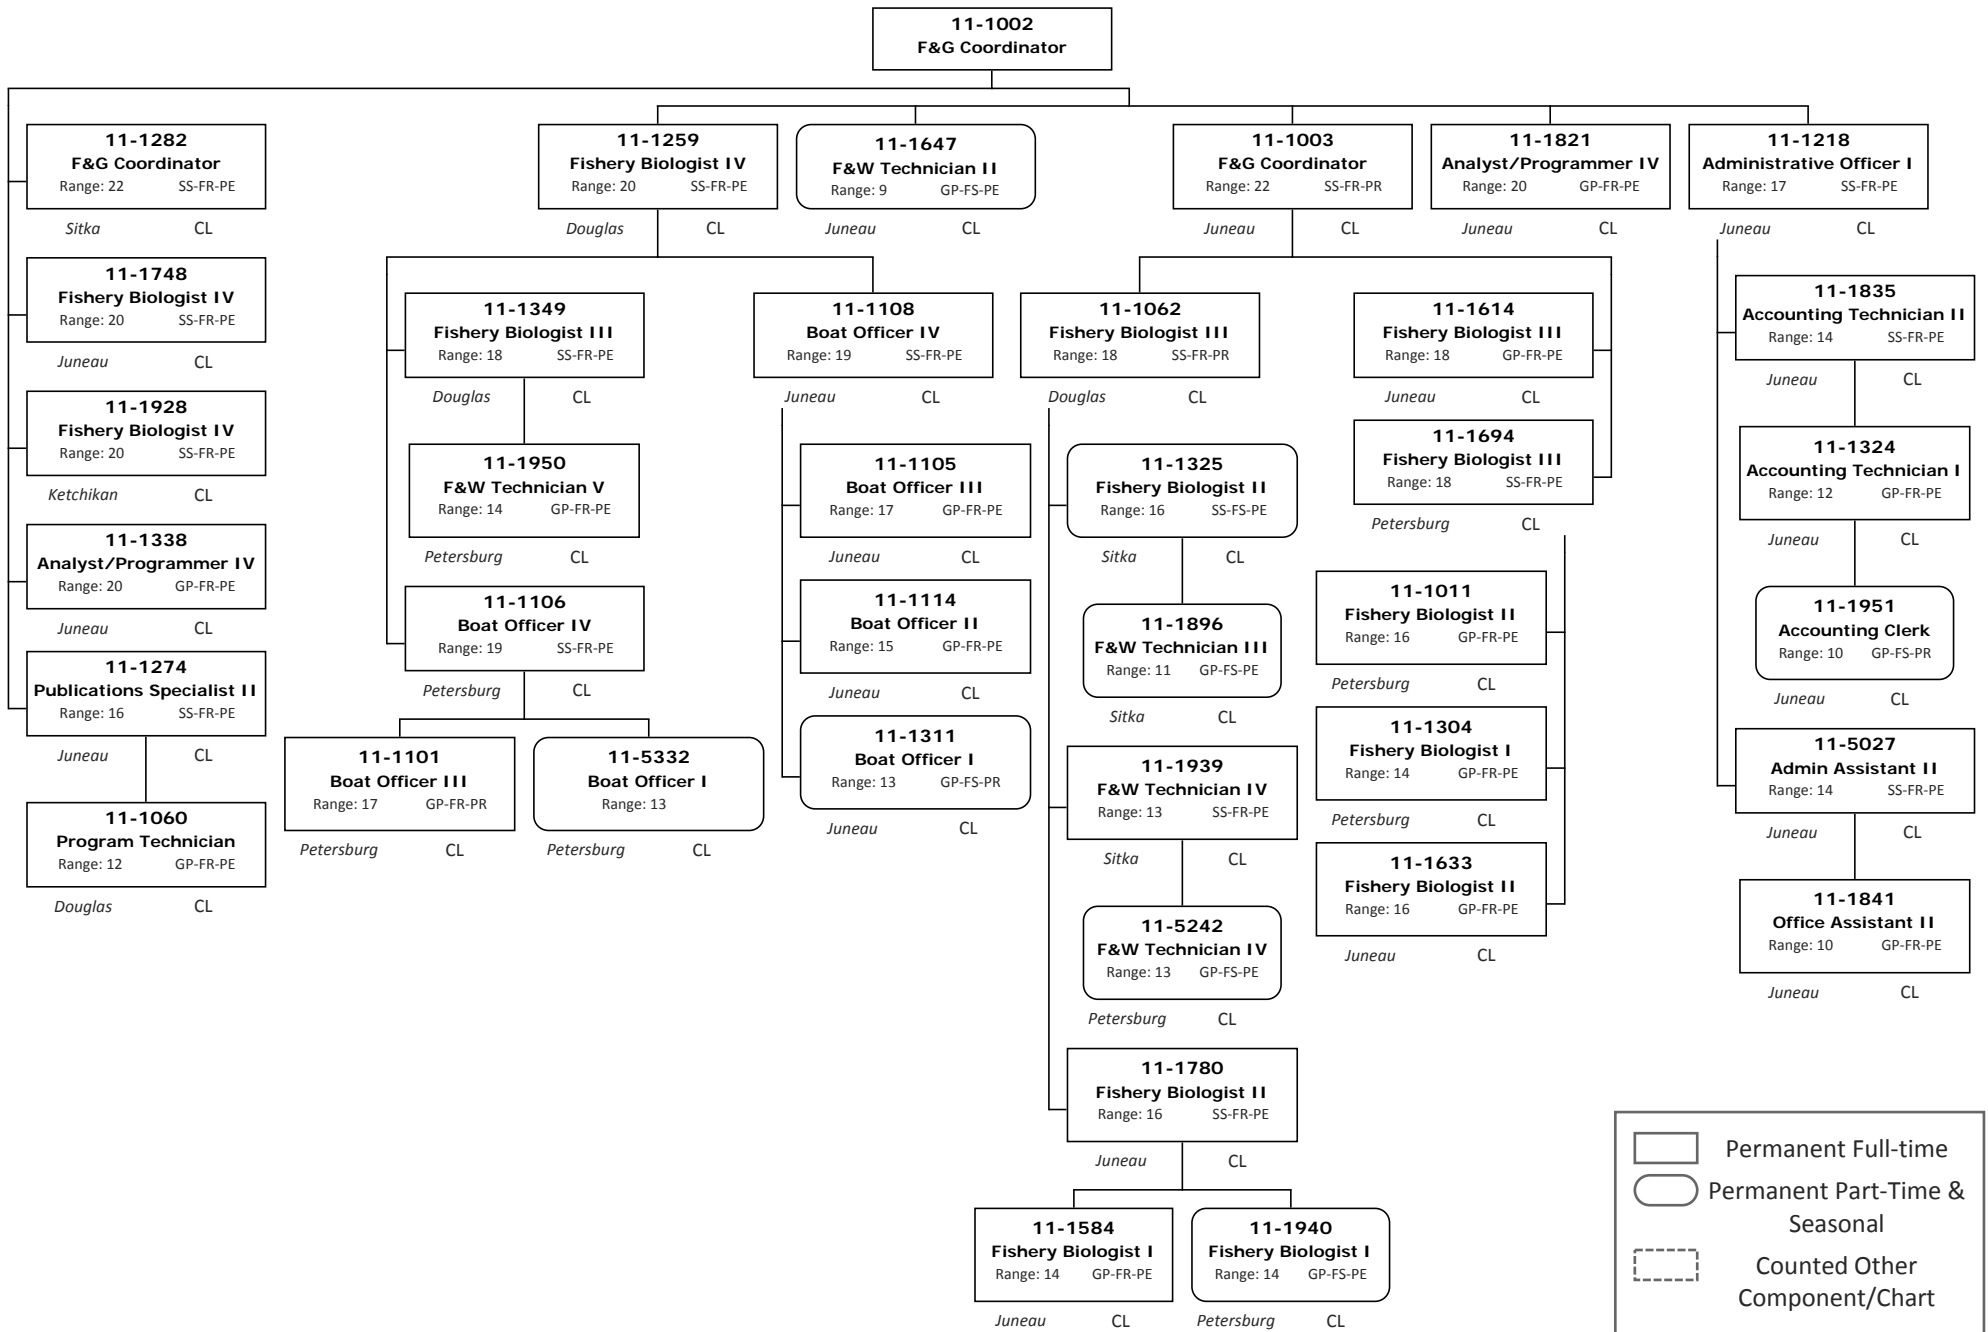

Division of Commercial Fisheries  
 2167 - Southeast Region Fisheries Management Component  
 FY2018 Governor's Budget

Division of Commercial Fisheries  
 2167 - Southeast Region Fisheries Management Component  
 FY2018 Governor's Budget