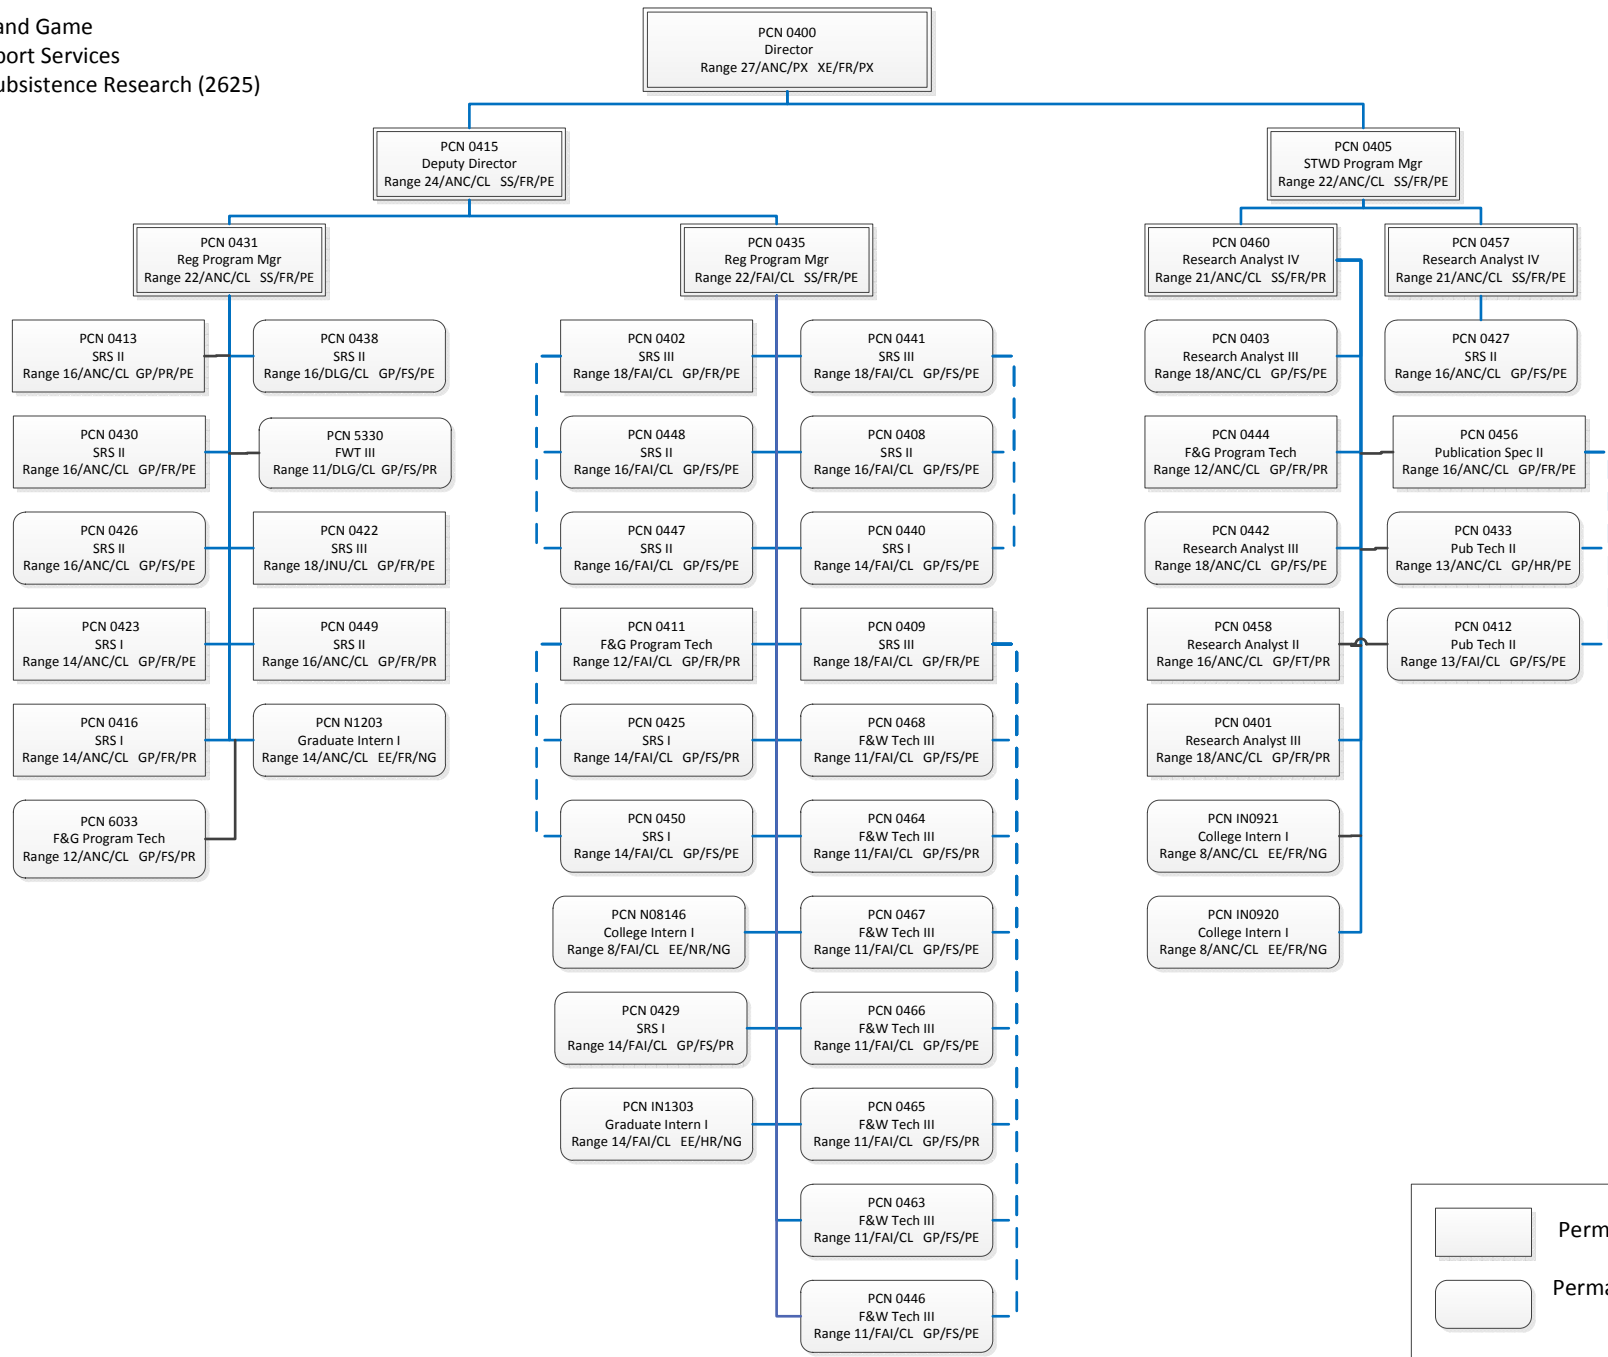

Department of Fish and Game
 RDU: Statewide Support Services
 Component: State Subsistence Research (2625)

Permanent Full-time
 Permanent Part-time & Seasonal