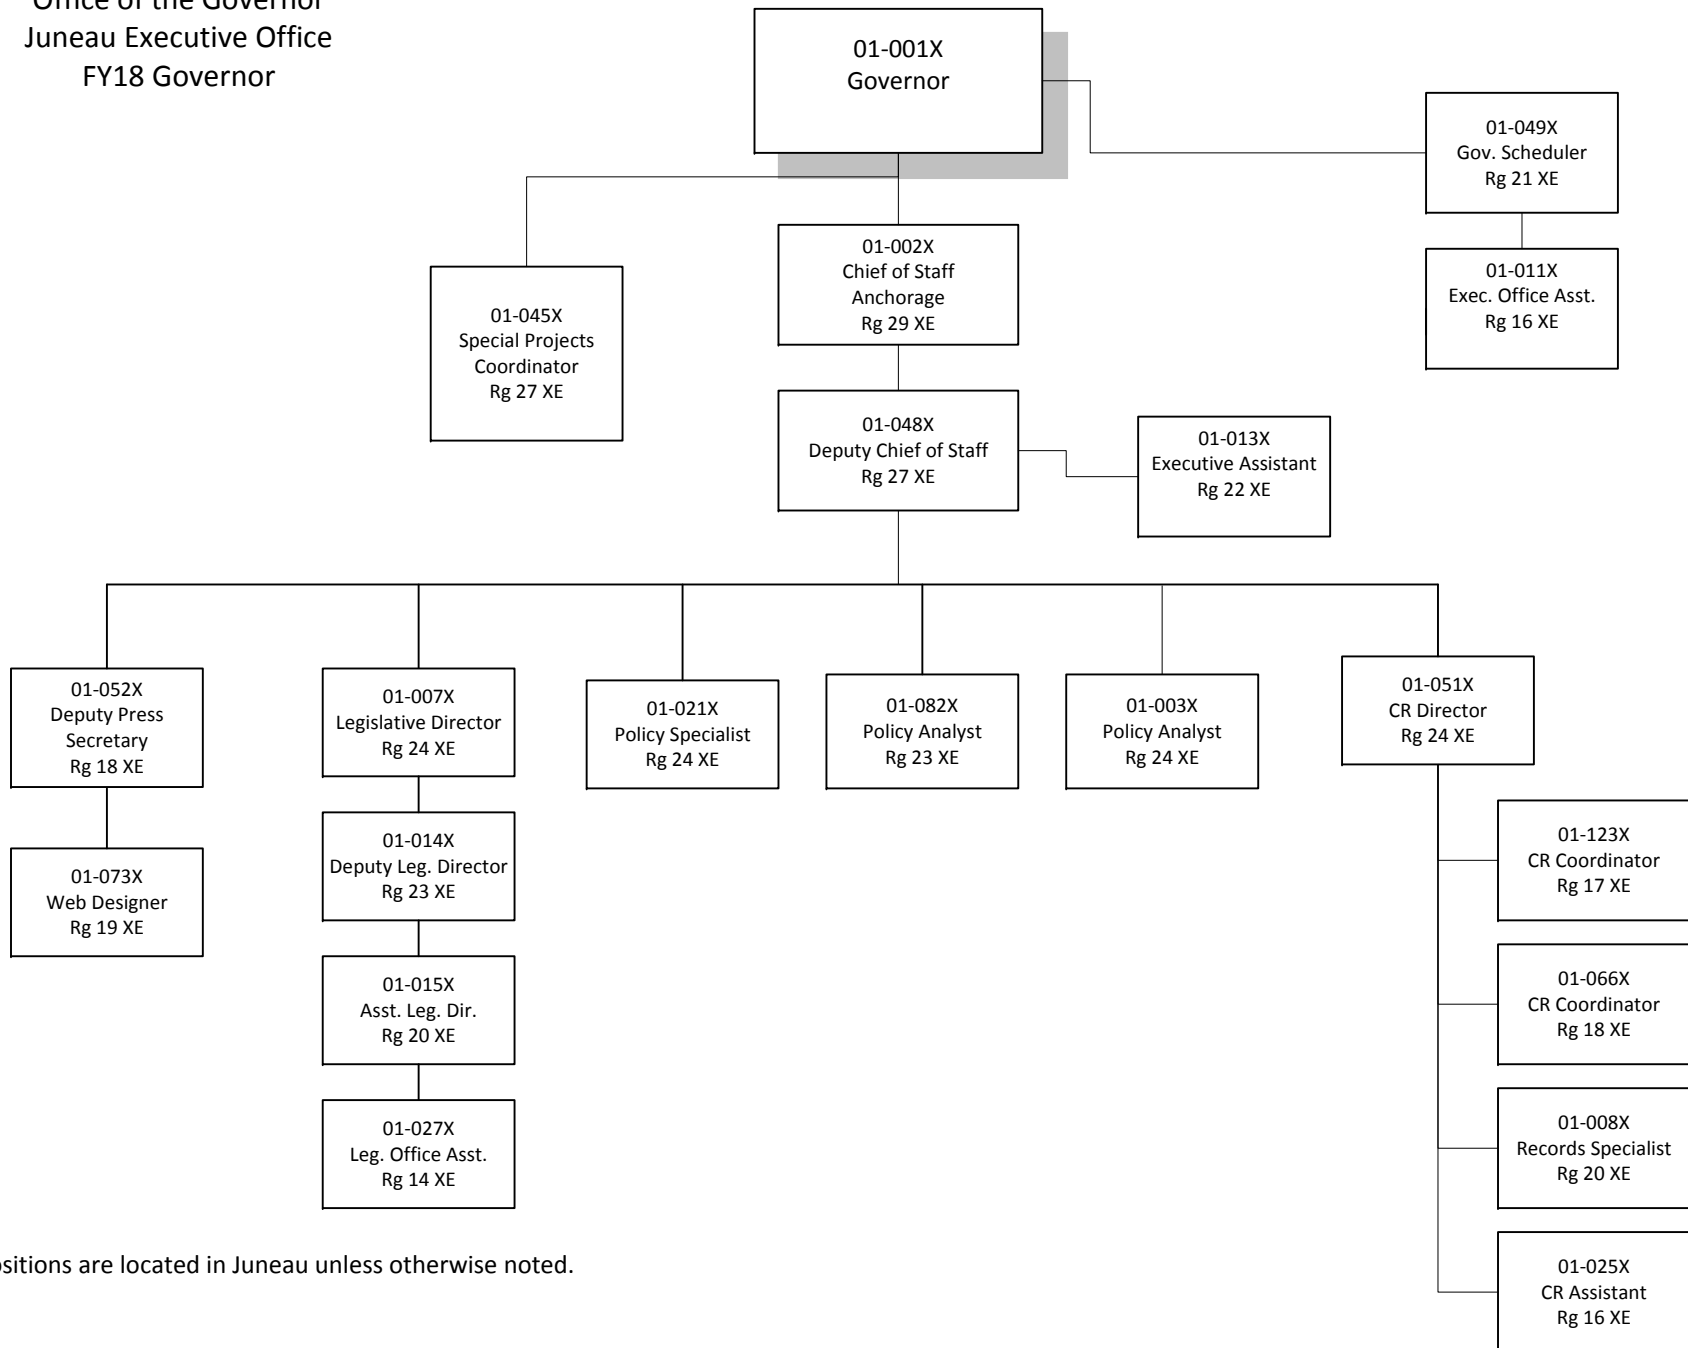

OFFICE OF THE GOVERNOR
Executive Operations Overview

FY2018 Governor

See detailed organizational charts for each location and the Division of Administrative Services.

Office of the Governor
 Juneau Executive Office
 FY18 Governor

Positions are located in Juneau unless otherwise noted.

OFFICE OF THE GOVERNOR
Anchorage, Fairbanks, Washington and
Mat-su Offices

FY18 Governor

Office of the Governor
 Administrative Services Division
 FY18 Governor