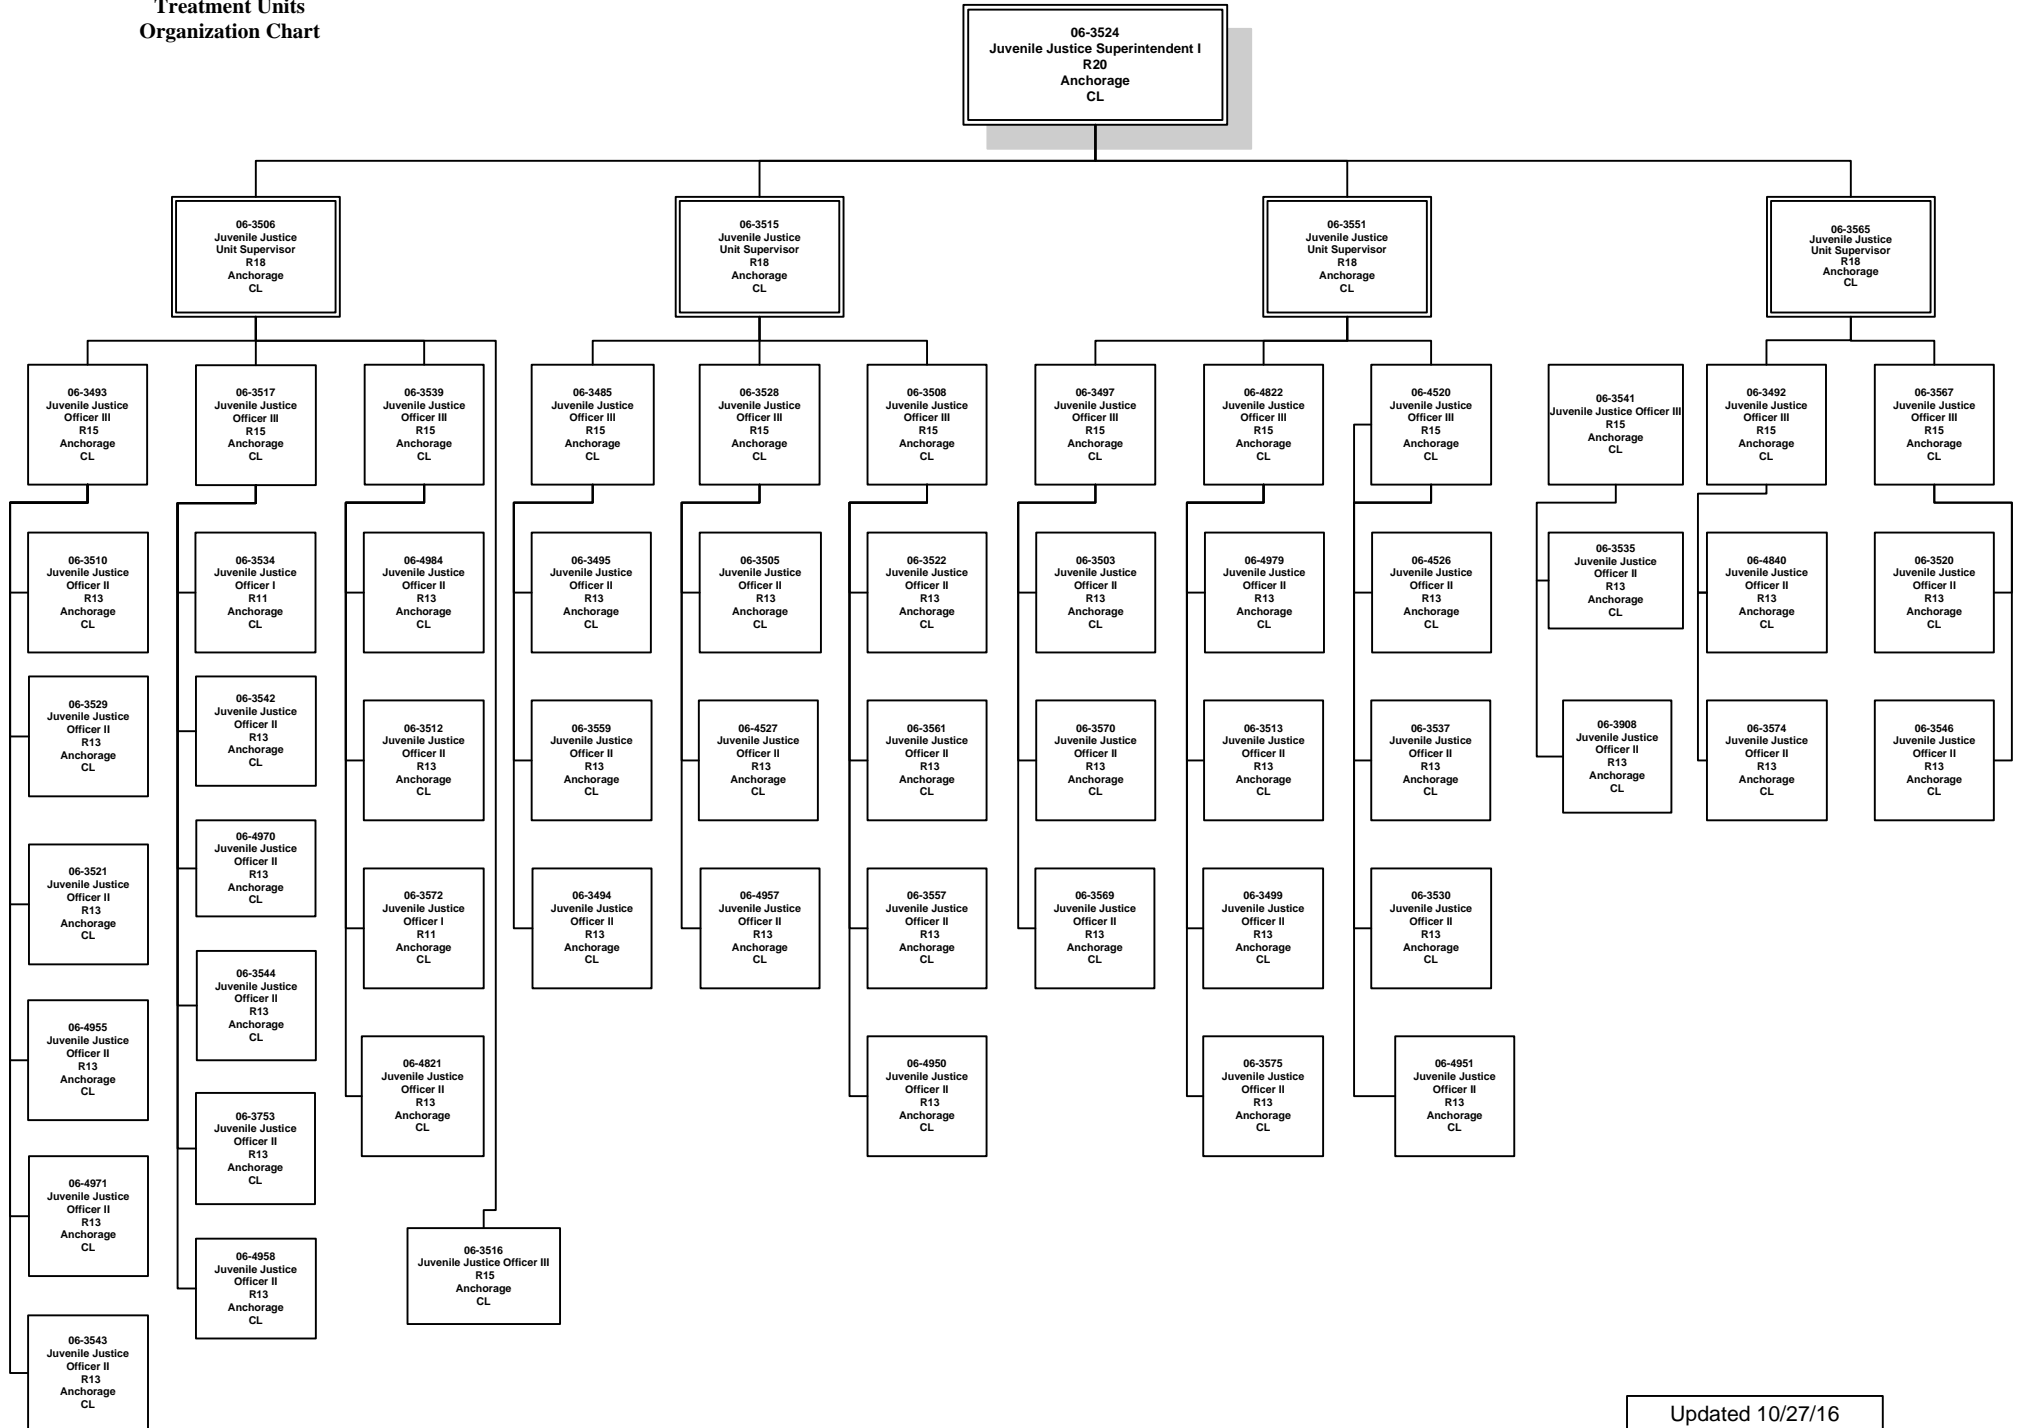

**Department of Health & Social Services
Division of Juvenile Justice
McLaughlin Youth Center
Operations
Organization Chart**

Department of Health & Social Services
 Division of Juvenile Justice
 McLaughlin Youth Center
 Administrative Support
 Organization Chart

Department of Health & Social Services
 Division of Juvenile Justice
 McLaughlin Youth Center
 Detention Unit
 Organization Chart

Department of Health & Social Services
 Division of Juvenile Justice
 McLaughlin Youth Center
 Treatment Units
 Organization Chart