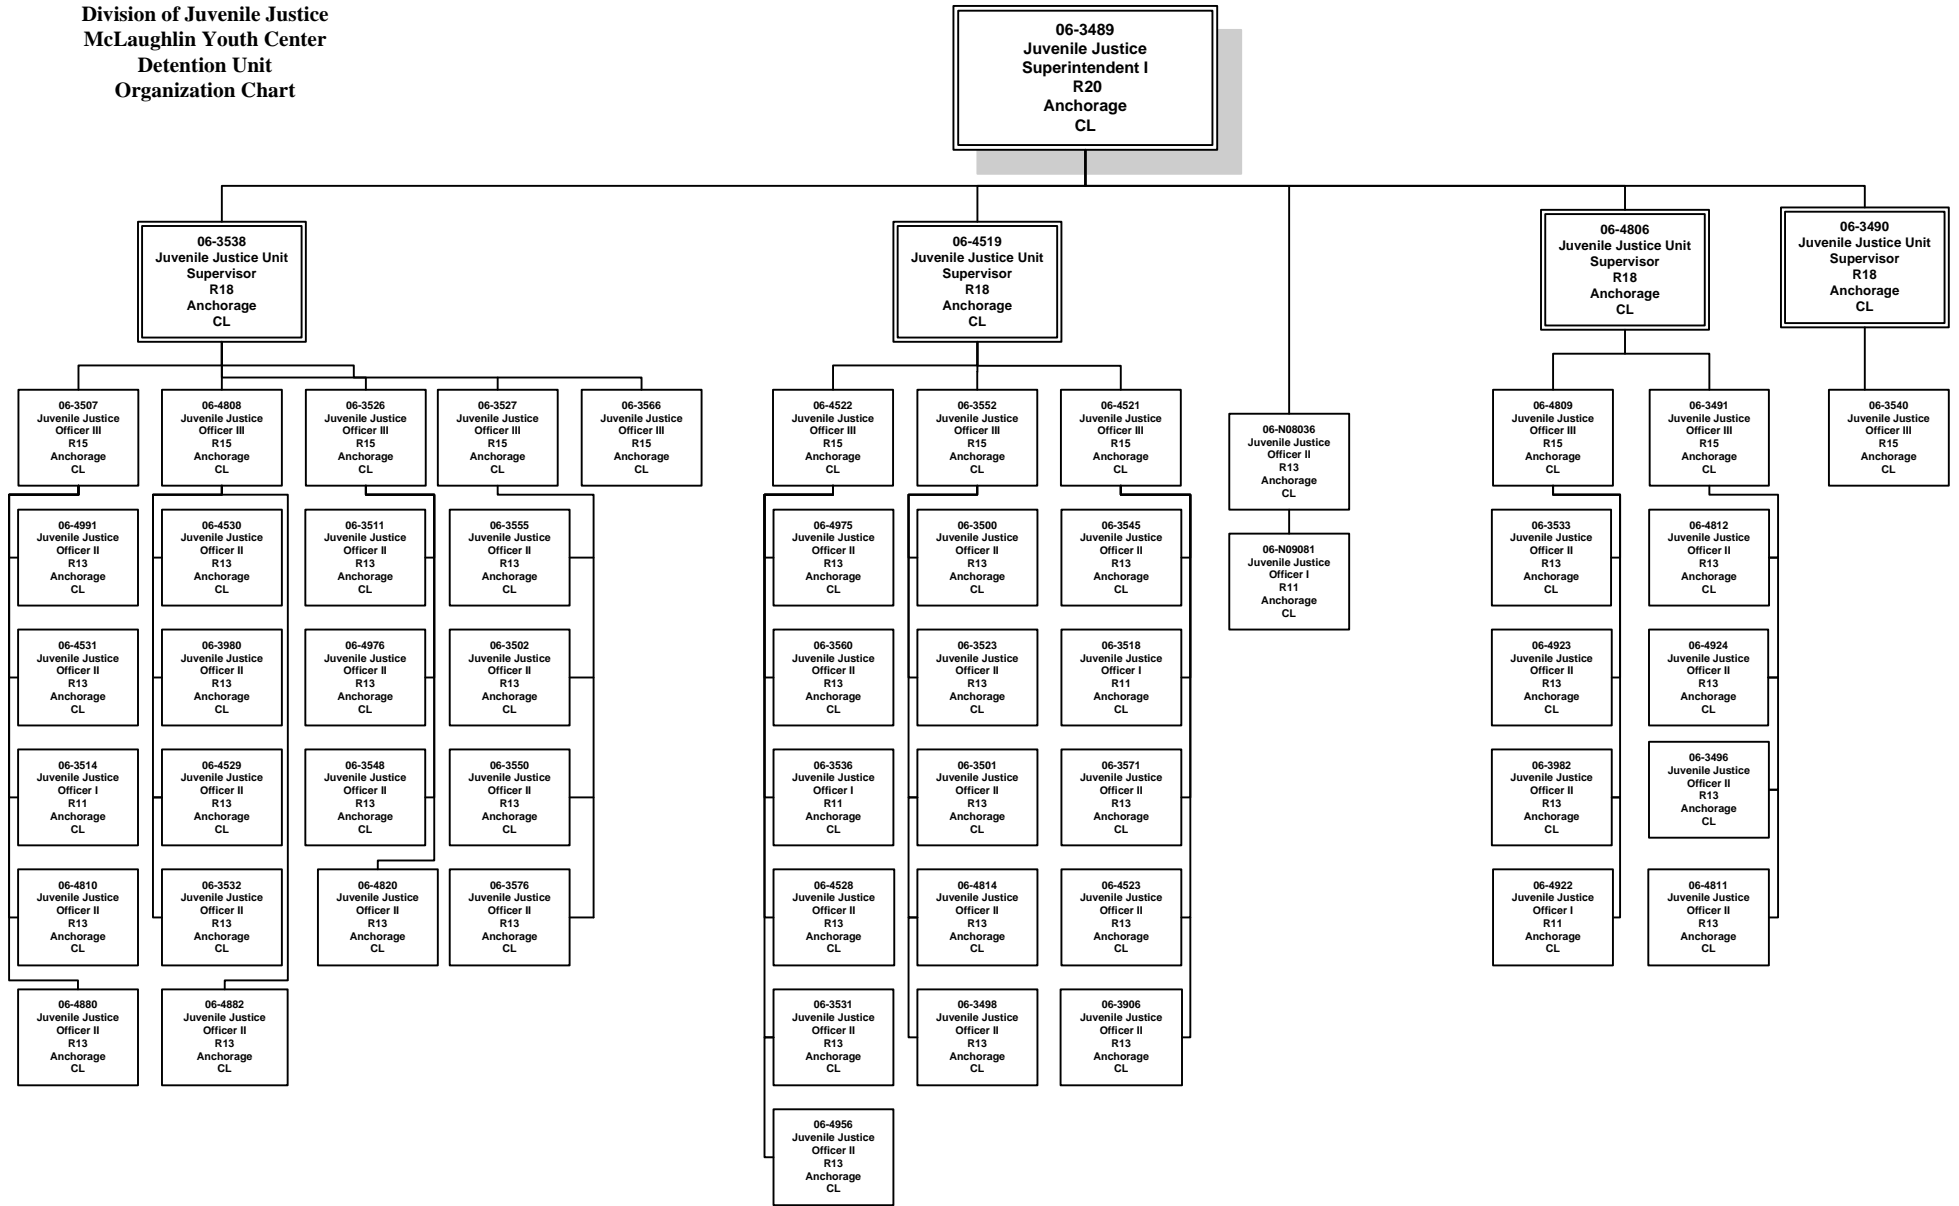

**Department of Health & Social Services
Division of Juvenile Justice
McLaughlin Youth Center
Operations
Organization Chart**

Department of Health & Social Services
 Division of Juvenile Justice
 McLaughlin Youth Center
 Administrative Support
 Organization Chart

Department of Health & Social Services
 Division of Juvenile Justice
 McLaughlin Youth Center
 Detention Unit
 Organization Chart

Department of Health & Social Services
 Division of Juvenile Justice
 McLaughlin Youth Center
 Treatment Units
 Organization Chart