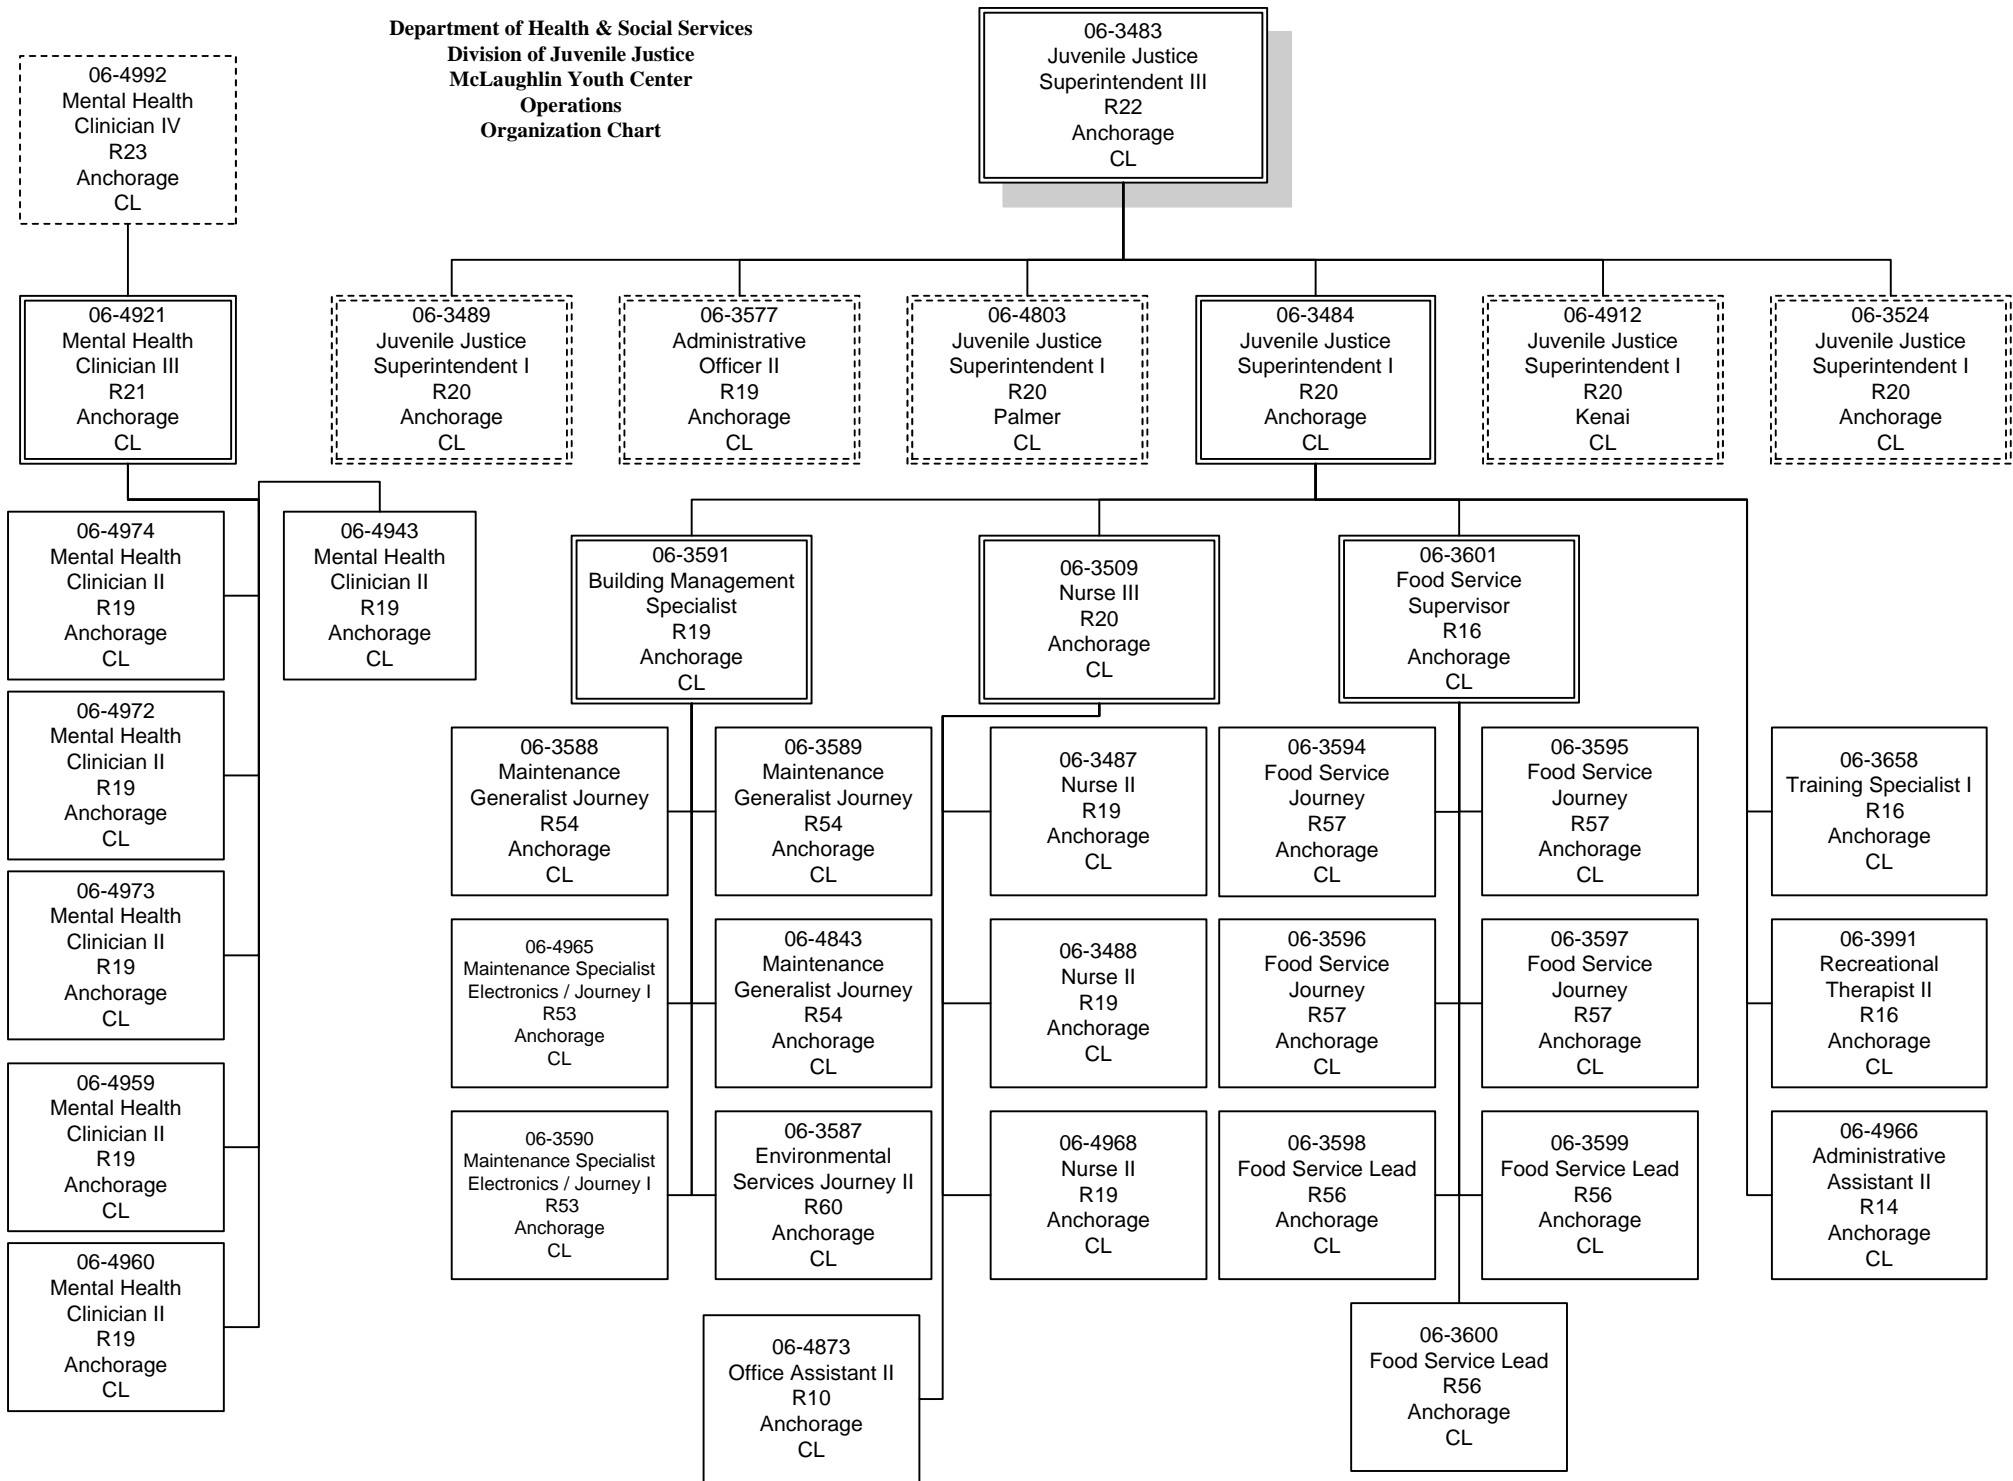

**Department of Health & Social Services
Division of Juvenile Justice
McLaughlin Youth Center
Operations
Organization Chart**

Department of Health & Social Services
 Division of Juvenile Justice
 McLaughlin Youth Center
 Administrative Support
 Organization Chart

Department of Health & Social Services
 Division of Juvenile Justice
 McLaughlin Youth Center
 Detention Unit
 Organization Chart

Department of Health & Social Services
 Division of Juvenile Justice
 McLaughlin Youth Center
 Treatment Units
 Organization Chart