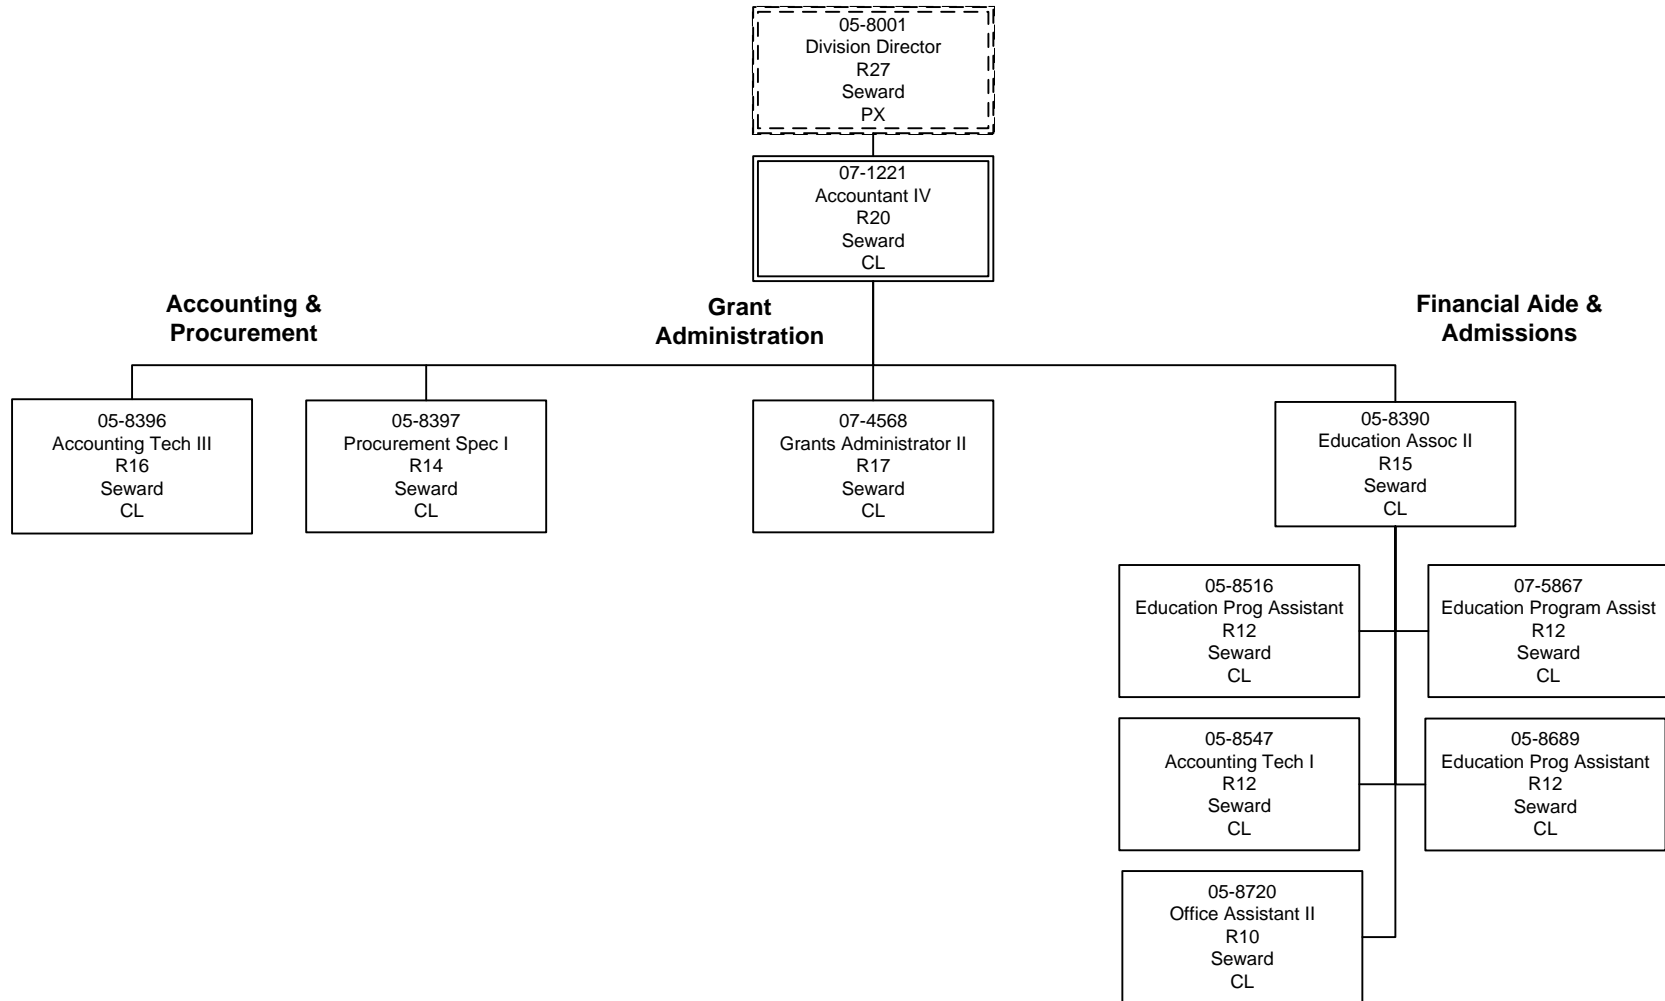

Department of Labor and Workforce Development Alaska Vocational Technical Center

Administrative and Student Services

Department of Labor and Workforce Development

Alaska Vocational Technical Center

Administrative and Student Services (continued)

Department of Labor and Workforce Development

Alaska Vocational Technical Center

Instructional Programs

07-X088
 AVTEC Chief of Operations
 R23
 Seward
 EX

Applied Technology

Information Technology

Culinary Arts

05-8513
 AVTEC Instructor
 R0
 Seward
 CL

05-8517
 Teacher - AVTEC
 R0
 Seward
 EX

05-8525
 Teacher - AVTEC
 R0
 Seward
 EX

05-8015
 AVTEC Instructor
 R0
 Seward
 CL

07-7011
 AVTEC Instructor
 R0
 Seward
 CL