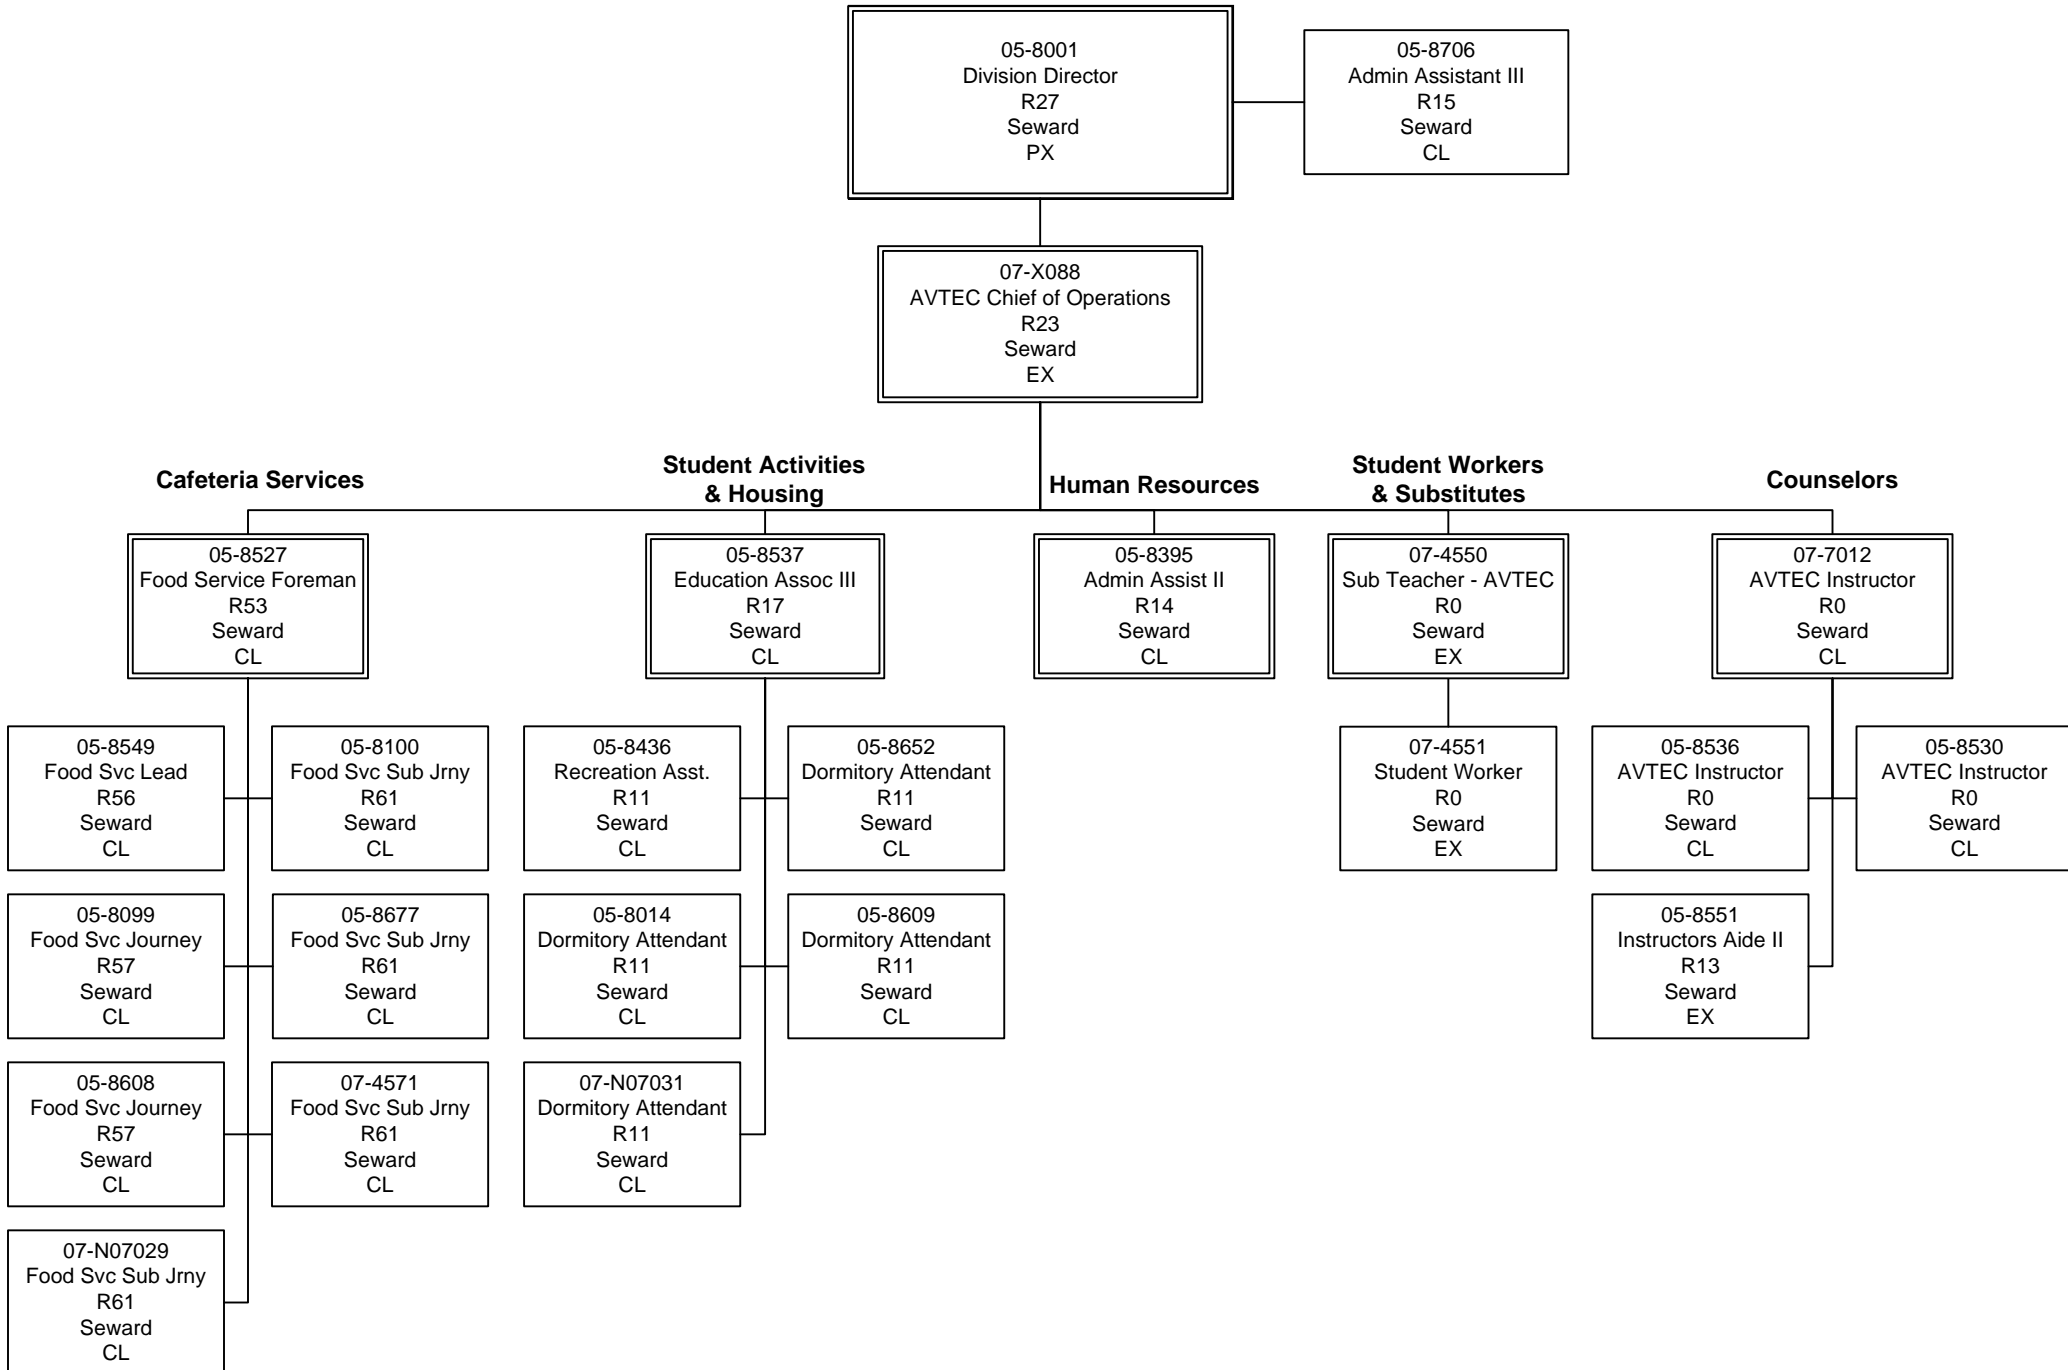

Department of Labor and Workforce Development Alaska Vocational Technical Center

Administrative and Student Services

Department of Labor and Workforce Development

Alaska Vocational Technical Center

Administrative and Student Services (continued)

Department of Labor and Workforce Development

Alaska Vocational Technical Center

Instructional Programs

07-X088
 AVTEC Chief of Operations
 R23
 Seward
 EX

Applied Technology

Information Technology

Culinary Arts

05-8513
 AVTEC Instructor
 R0
 Seward
 CL

05-8517
 Teacher - AVTEC
 R0
 Seward
 EX

05-8525
 Teacher - AVTEC
 R0
 Seward
 EX

05-8015
 AVTEC Instructor
 R0
 Seward
 CL

07-7011
 AVTEC Instructor
 R0
 Seward
 CL