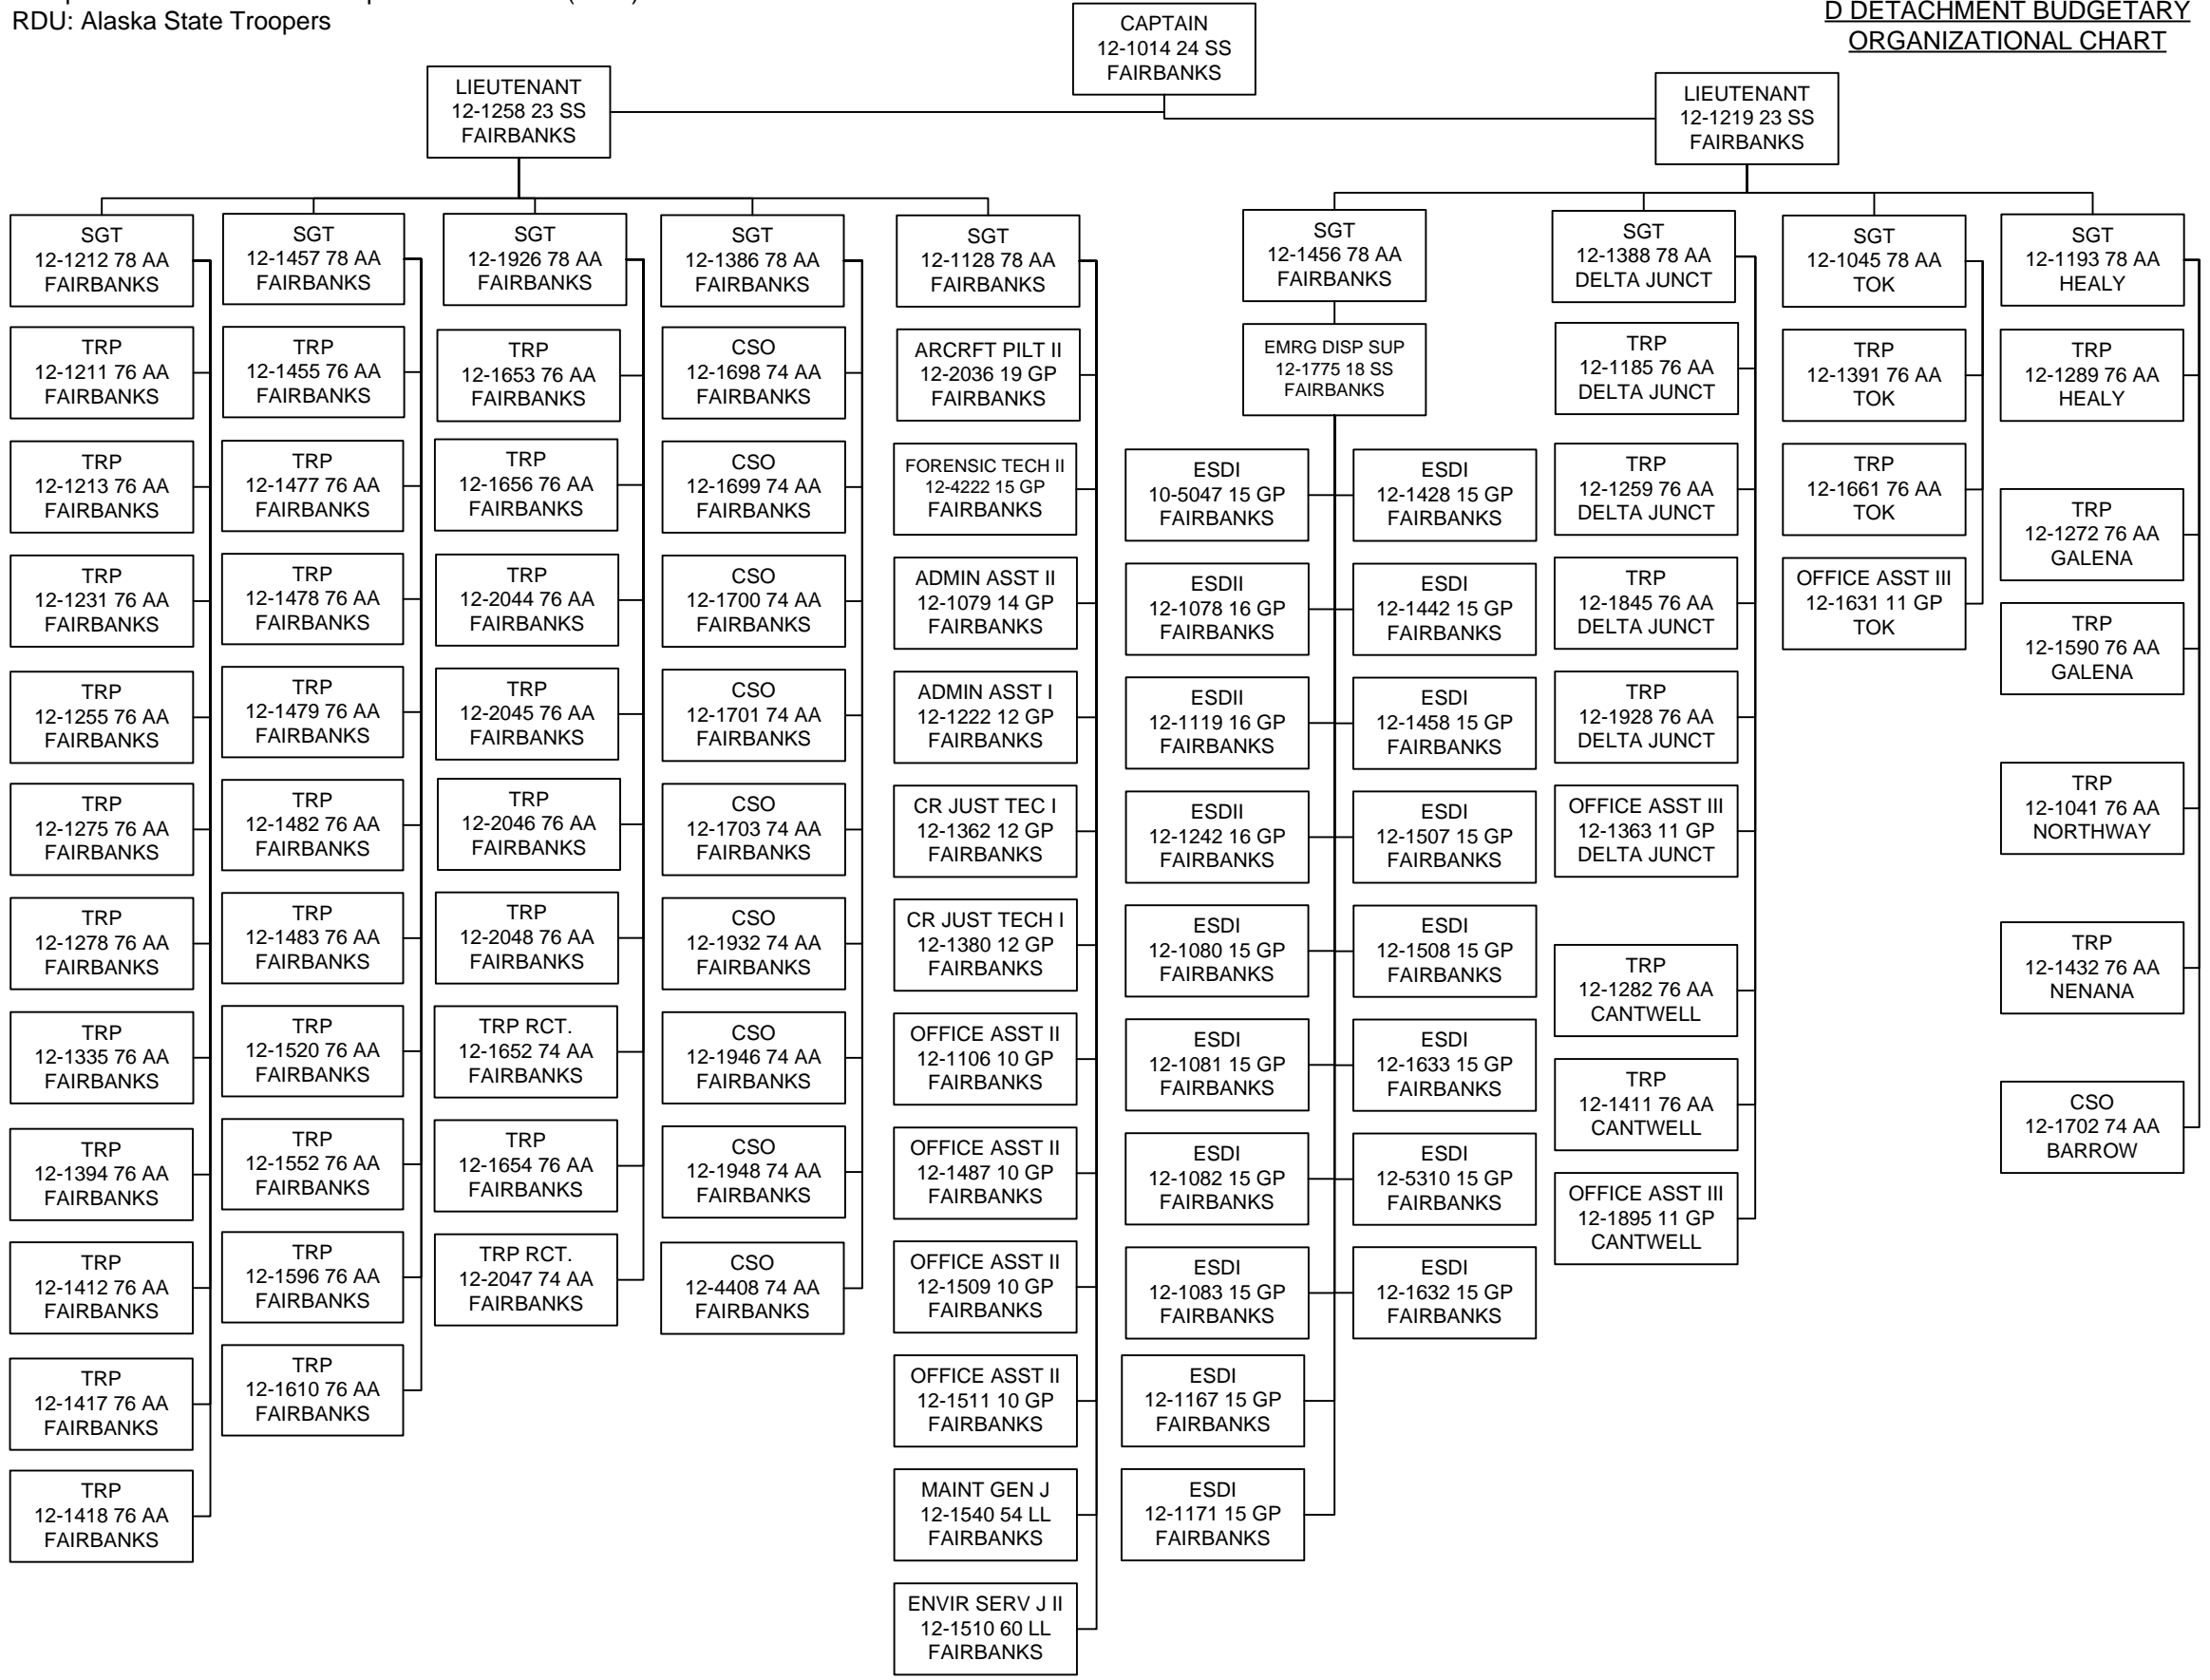

SPLIT
FUNDED

CAPTAIN
 12-1013 24 SS
 ANCHORAGE

LIEUTENANT
 12-1115 23 SS
 BETHEL

LIEUTENANT
 12-1608 23 SS
 ANCHORAGE

Component - Alaska State Trooper Detachments (2325)
 RDU: Alaska State Troopers

E DETACHMENT
BUDGETARY
ORGANIZATIONAL CHART