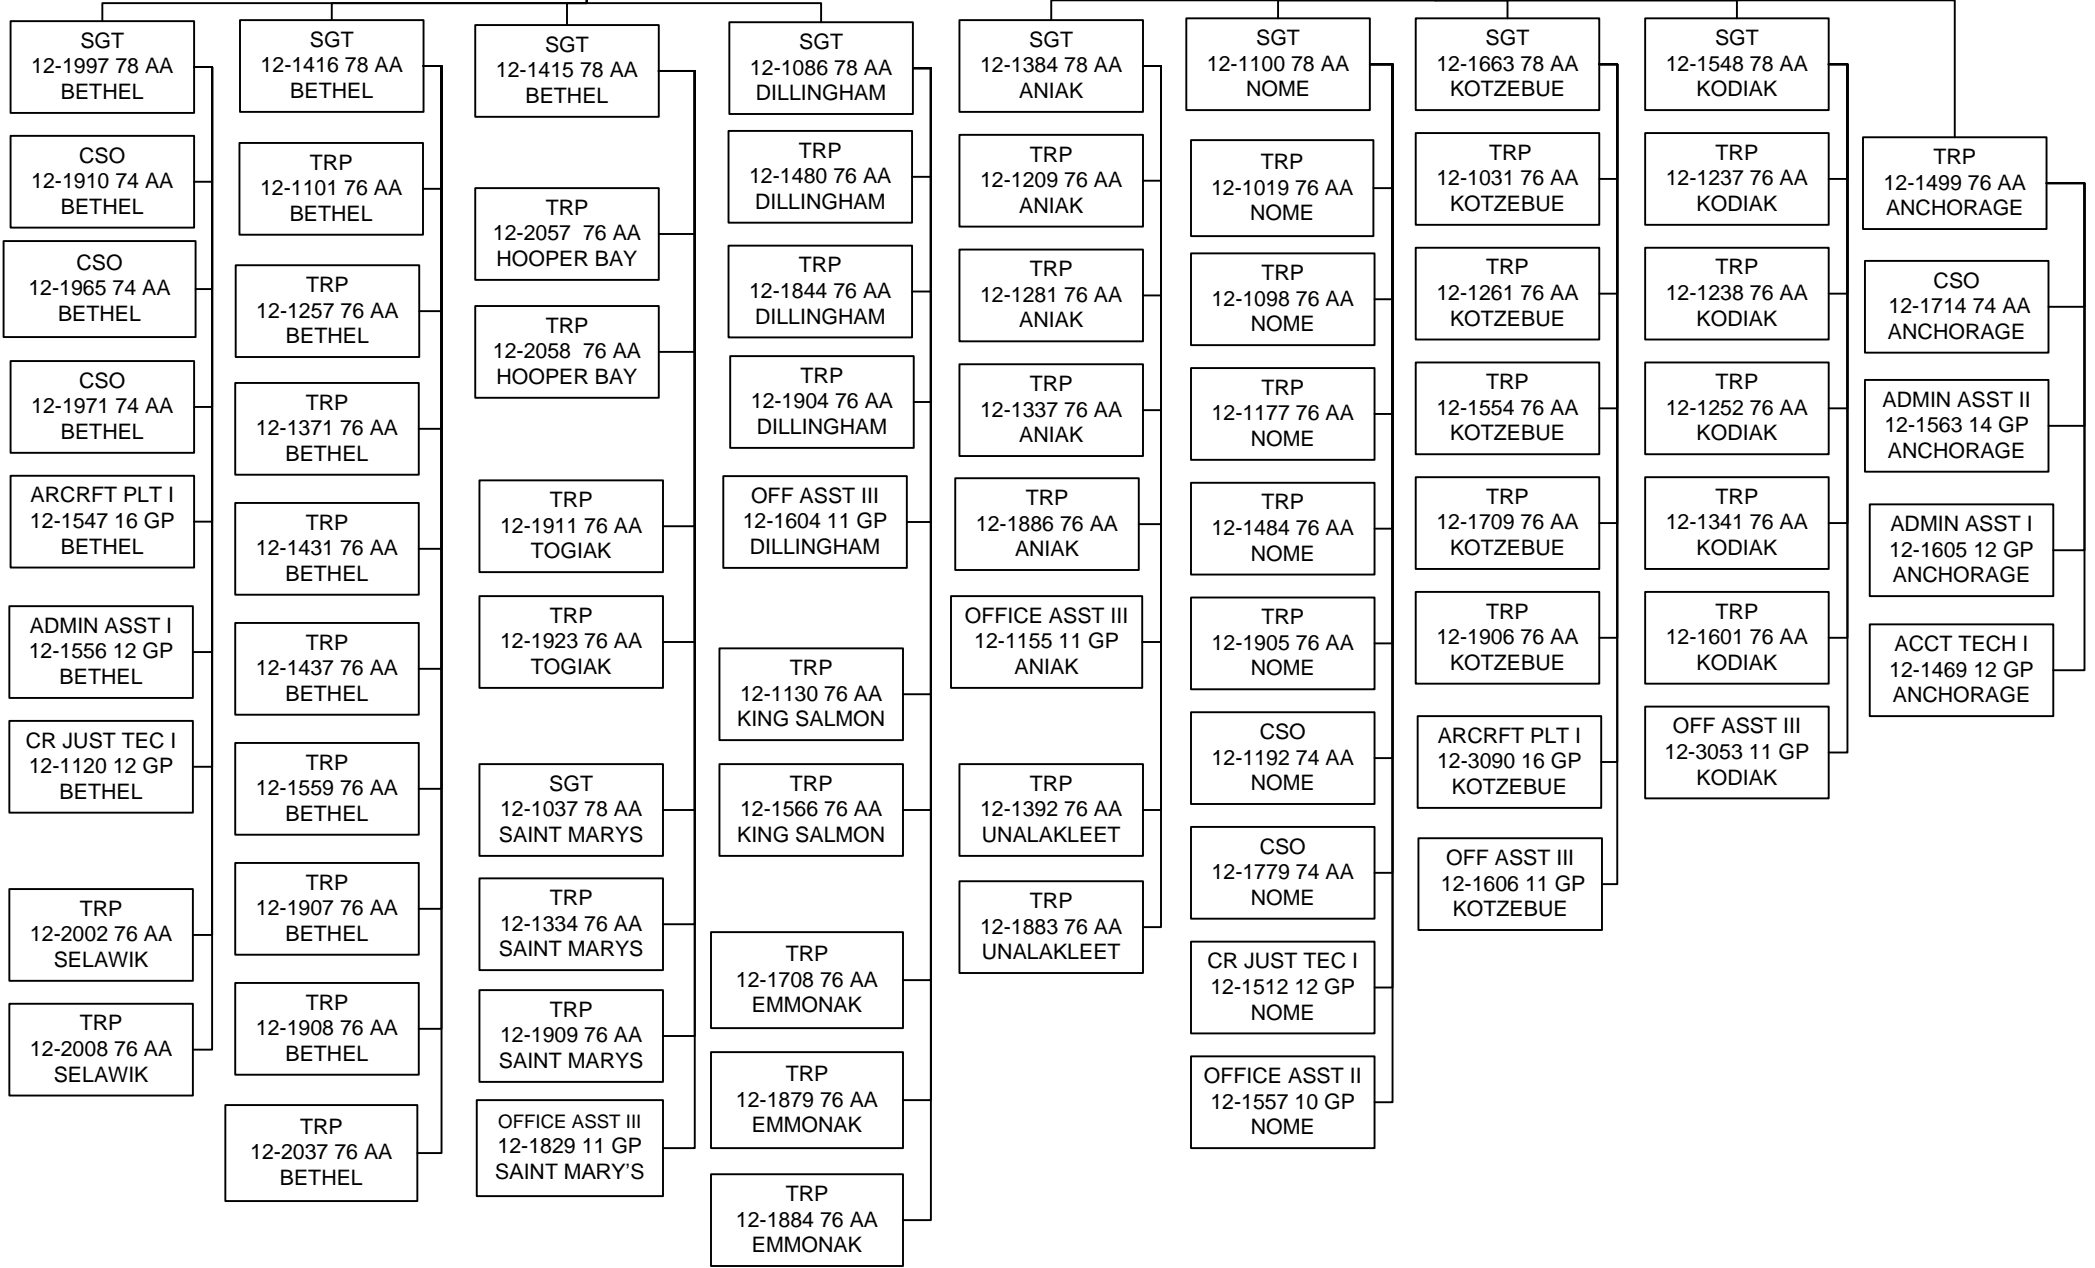

SPLIT
FUNDED

CAPTAIN
 12-1013 24 SS
 ANCHORAGE

LIEUTENANT
 12-1115 23 SS
 BETHEL

LIEUTENANT
 12-1608 23 SS
 ANCHORAGE

Component - Alaska State Trooper Detachments (2325)
 RDU: Alaska State Troopers

E DETACHMENT
BUDGETARY
ORGANIZATIONAL CHART