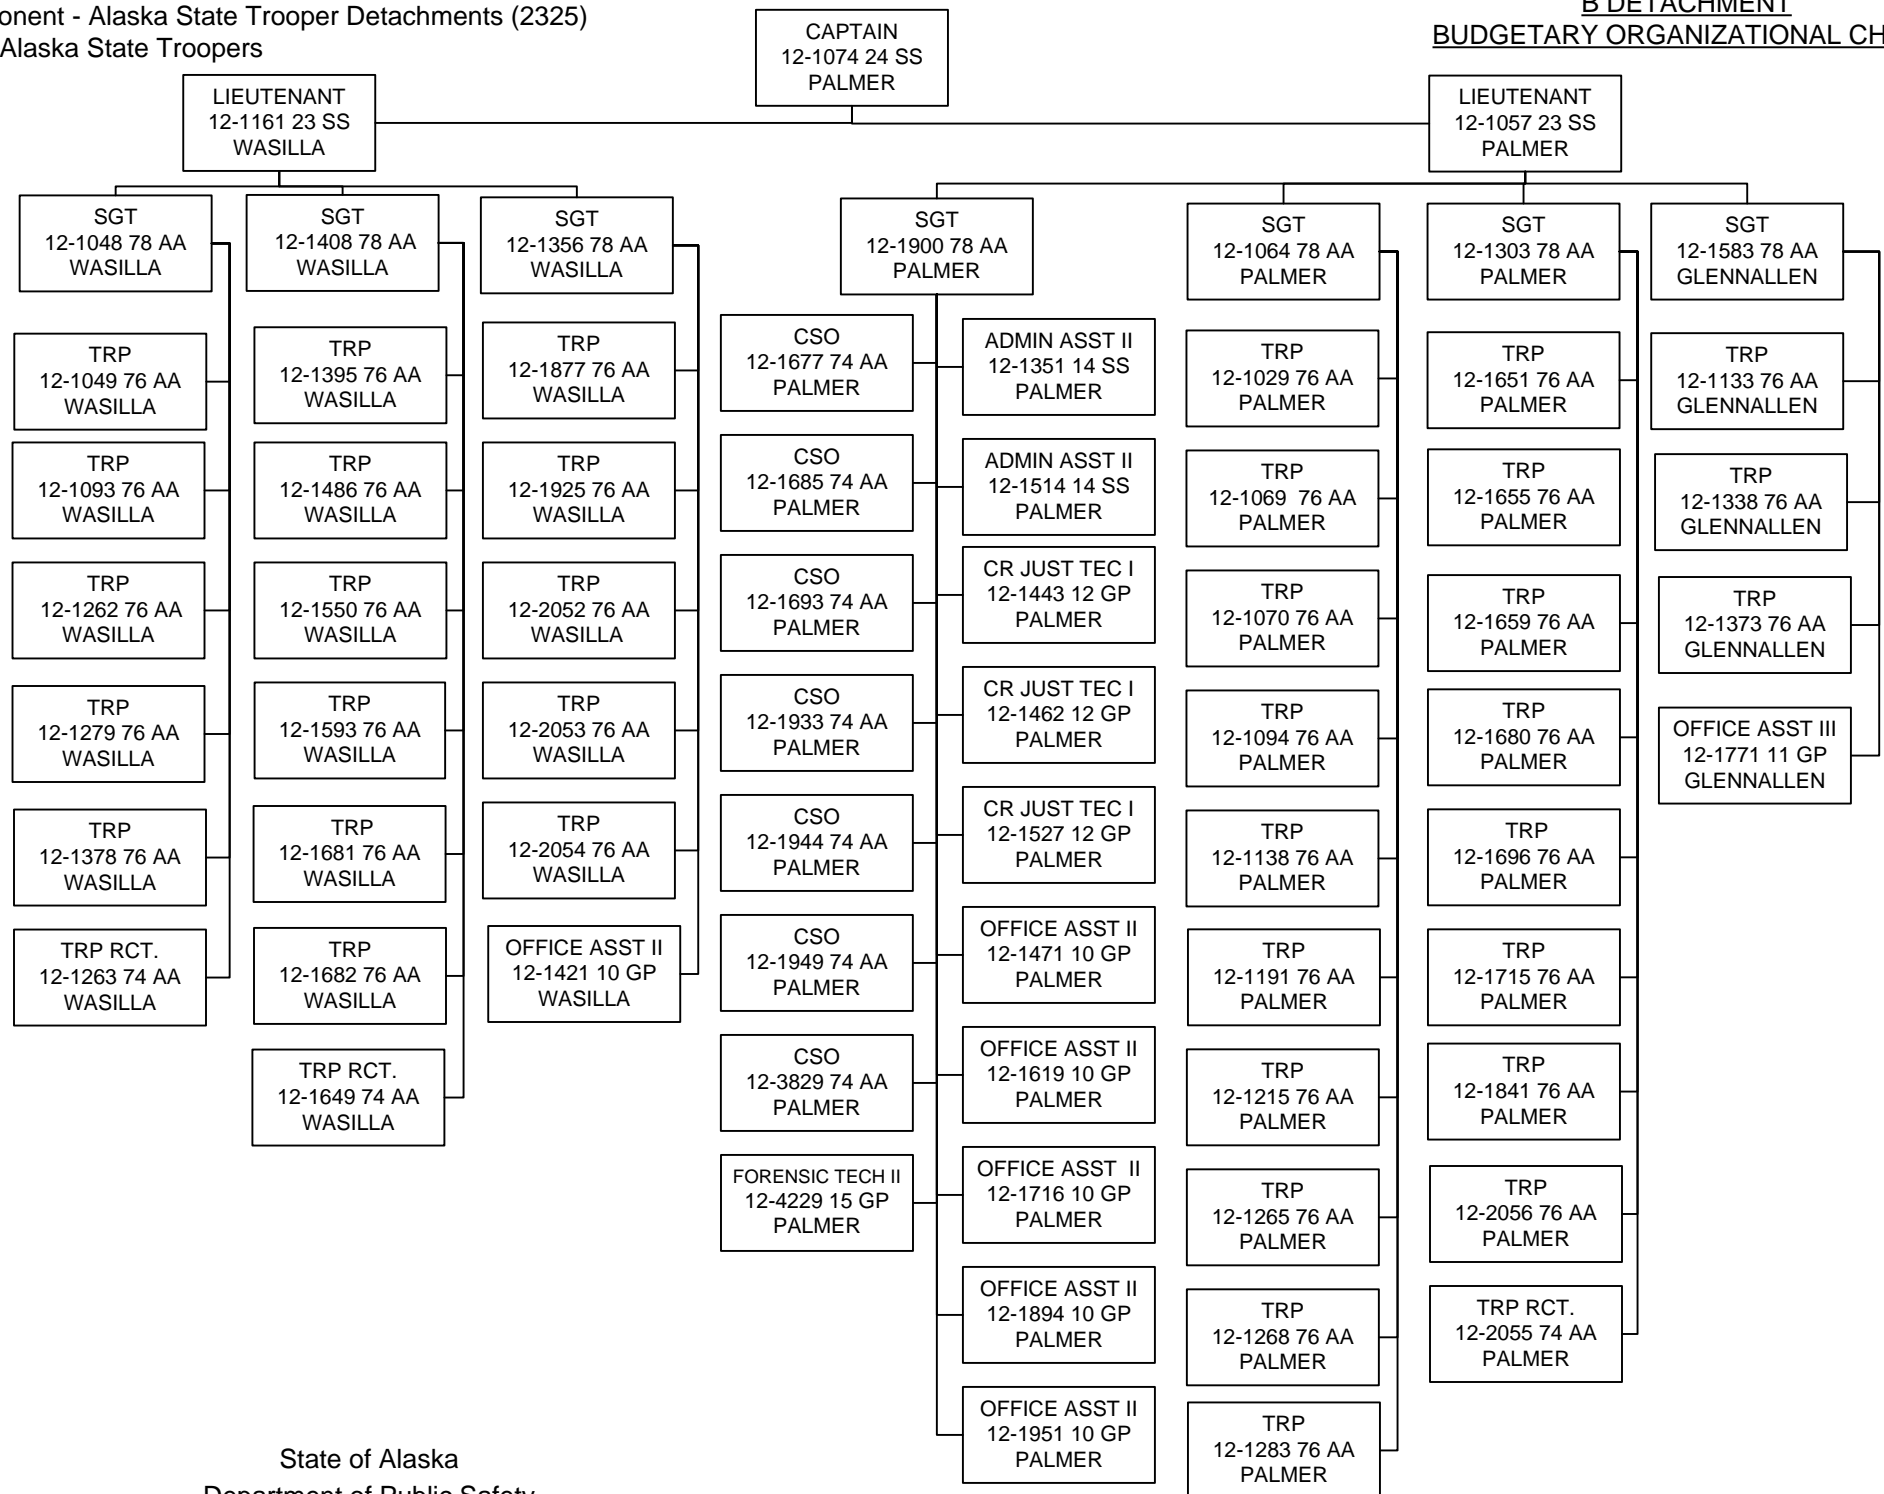

SPLIT
FUNDED

CAPTAIN
 12-1013 24 SS
 ANCHORAGE

LIEUTENANT
 12-1115 23 SS
 BETHEL

LIEUTENANT
 12-1608 23 SS
 ANCHORAGE

Component - Alaska State Trooper Detachments (2325)
 RDU: Alaska State Troopers

E DETACHMENT
BUDGETARY
ORGANIZATIONAL CHART