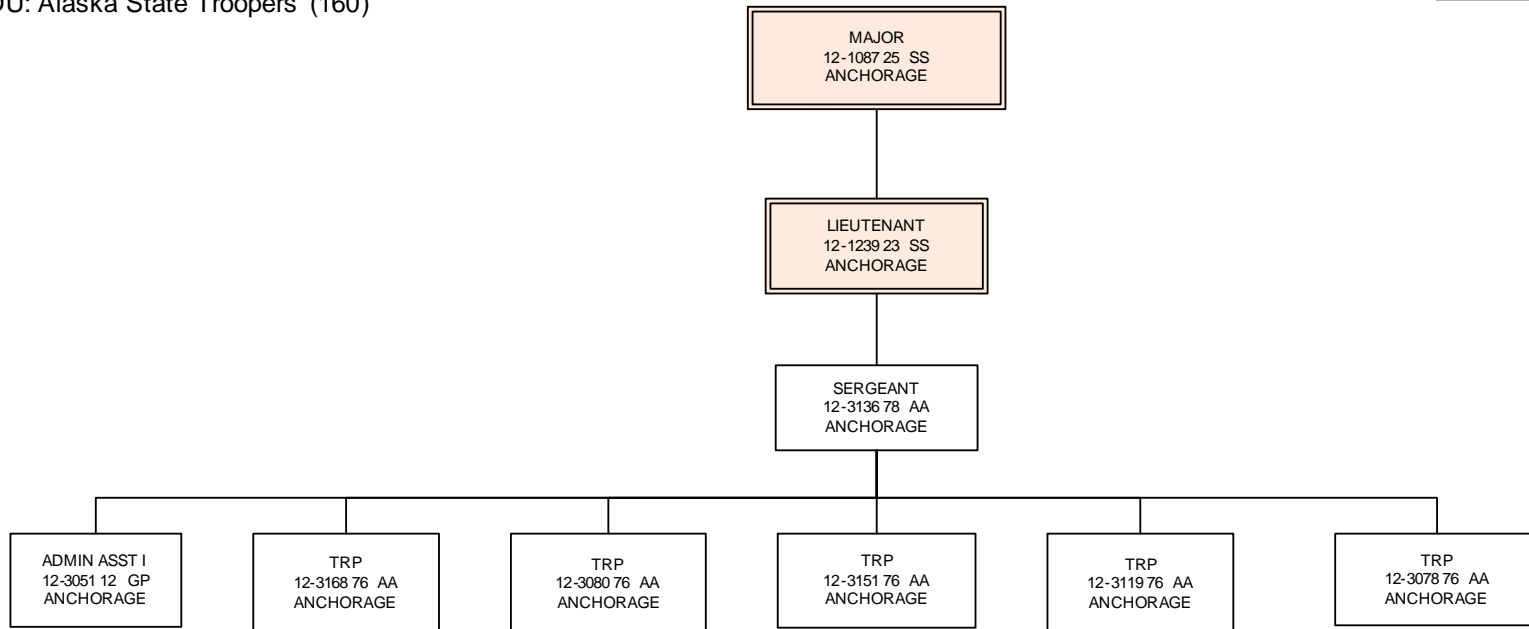

Component: Alaska Wildlife Troopers (2746)
RDU: Alaska State Troopers (160)

AWT DIVISION OPERATIONS
ORGANIZATIONAL CHART

12-1087;12-3031;12-3086; 12-3003; 12-3009; 12-3100; 12-1239; 12-3077; 12-3039 Also appear on section charts

Component - Alaska Wildlife Troopers (2746)
 RDU: Alaska State Troopers (160)

NORTHERN DETACHMENT-Fairbanks
ORGANIZATIONAL CHART

Component - Alaska Wildlife Troopers (2746)
 RDU: Alaska State Troopers (160)

NORTHERN DETACHMENT Palmer
ORGANIZATIONAL CHART

12-3031 ; 12-3003
 Identified on AWT
 Division Operations
 Org Chart

Component - Alaska Wildlife Troopers (2746)
RDU: Alaska State Troopers (160)

WILDLIFE INVESTIGATIONS UNIT
ORGANIZATIONAL CHART

12-1087 : 12-1239
Identified on AWT
Division Operations
Org Chart

Component : Alaska Wildlife Troopers (2746)
 RDU: Alaska State Troopers (160)

SOUTHERN DETACHMENT Juneau
ORGANIZATIONAL CHART

Component - Alaska Wildlife Troopers (2746)
 RDU: Alaska State Troopers (160)