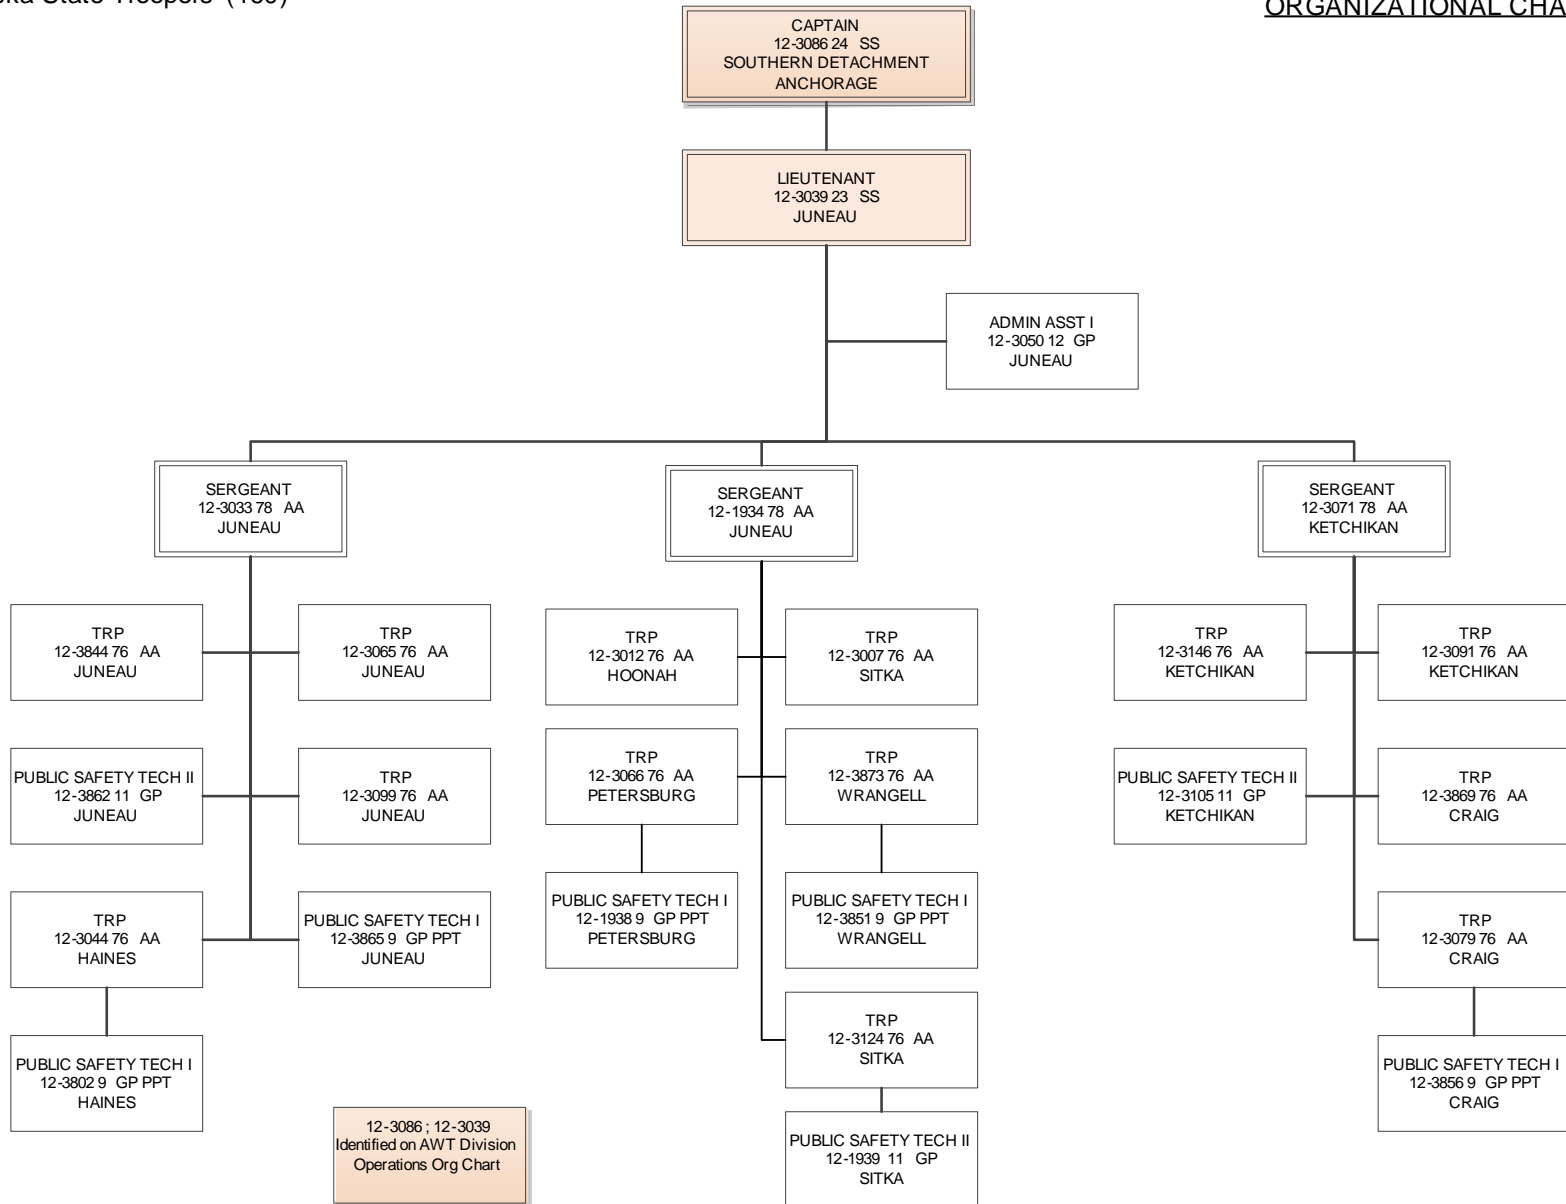

Component: Alaska Wildlife Troopers (2746)
RDU: Alaska State Troopers (160)

AWT DIVISION OPERATIONS
ORGANIZATIONAL CHART

12-1087;12-3031;12-3086; 12-3003; 12-3009; 12-3100; 12-1239; 12-3077; 12-3039 Also appear on section charts

Component - Alaska Wildlife Troopers (2746)
 RDU: Alaska State Troopers (160)

NORTHERN DETACHMENT-Fairbanks
ORGANIZATIONAL CHART

Component - Alaska Wildlife Troopers (2746)
 RDU: Alaska State Troopers (160)

NORTHERN DETACHMENT Palmer
ORGANIZATIONAL CHART

12-3031 ; 12-3003
 Identified on AWT
 Division Operations
 Org Chart

Component - Alaska Wildlife Troopers (2746)
RDU: Alaska State Troopers (160)

WILDLIFE INVESTIGATIONS UNIT
ORGANIZATIONAL CHART

12-1087 : 12-1239
Identified on AWT
Division Operations
Org Chart

Component : Alaska Wildlife Troopers (2746)
 RDU: Alaska State Troopers (160)

SOUTHERN DETACHMENT Juneau
ORGANIZATIONAL CHART

Component - Alaska Wildlife Troopers (2746)
 RDU: Alaska State Troopers (160)