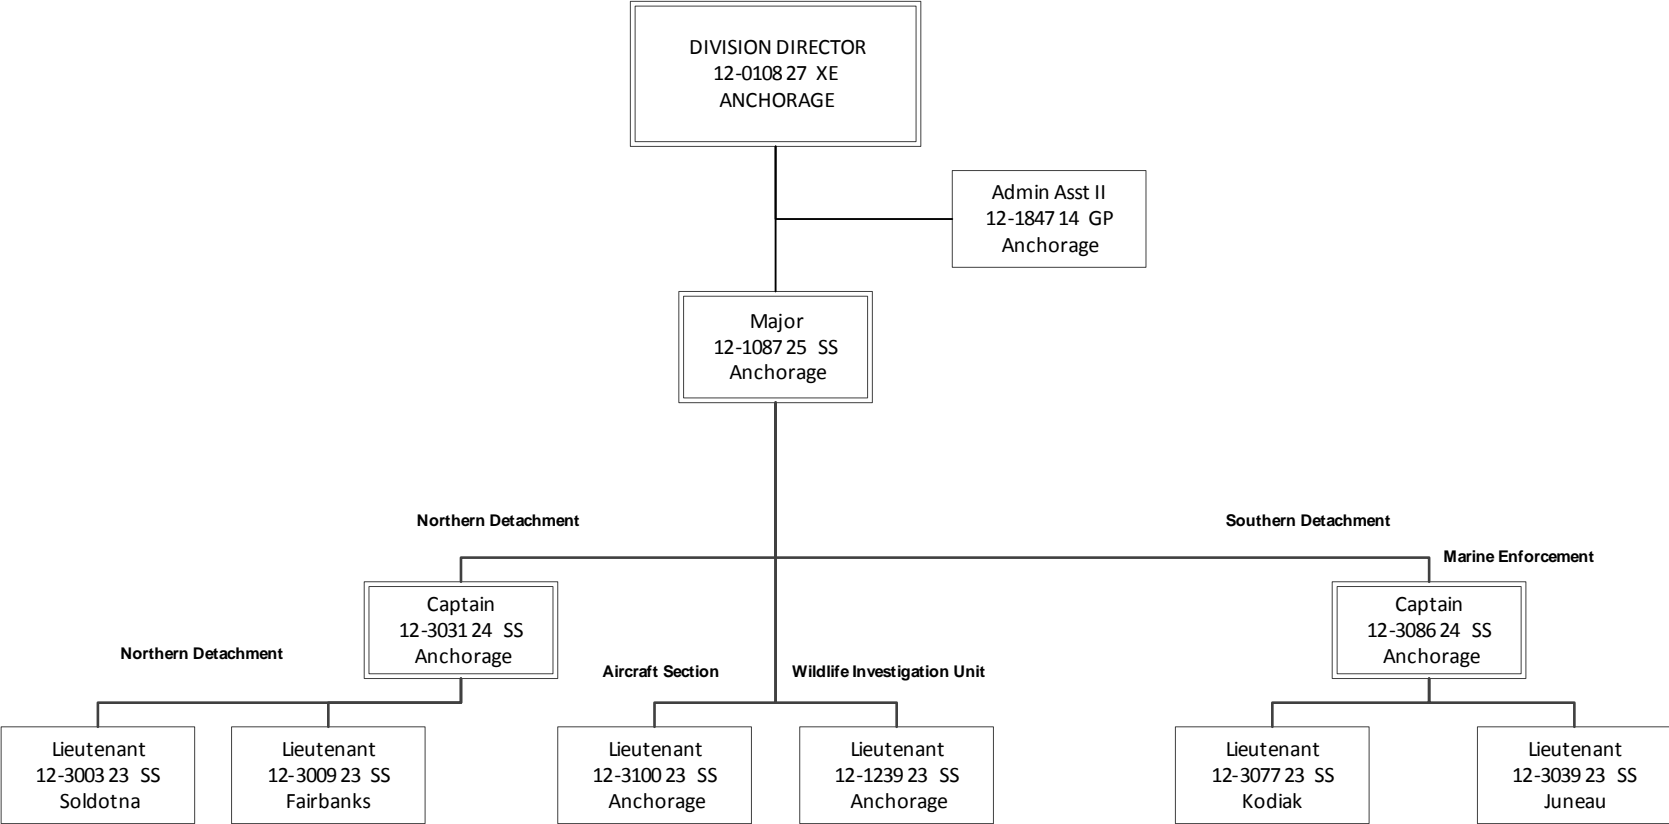

Component: Alaska Wildlife Troopers (2746)
RDU: Alaska State Troopers (160)

AWT DIVISION OPERATIONS
ORGANIZATIONAL CHART

12-1087;12-3031;12-3086; 12-3003; 12-3009; 12-3100; 12-1239; 12-3077; 12-3039 Also appear on section charts

Component - Alaska Wildlife Troopers (2746)
 RDU: Alaska State Troopers (160)

NORTHERN DETACHMENT-Fairbanks
ORGANIZATIONAL CHART

Component - Alaska Wildlife Troopers (2746)
 RDU: Alaska State Troopers (160)

NORTHERN DETACHMENT Palmer
ORGANIZATIONAL CHART

12-3031 ; 12-3003
 Identified on AWT
 Division Operations
 Org Chart

Component - Alaska Wildlife Troopers (2746)
RDU: Alaska State Troopers (160)

WILDLIFE INVESTIGATIONS UNIT
ORGANIZATIONAL CHART

12-1087 : 12-1239
Identified on AWT
Division Operations
Org Chart

Component : Alaska Wildlife Troopers (2746)
 RDU: Alaska State Troopers (160)

SOUTHERN DETACHMENT Juneau
ORGANIZATIONAL CHART

Component - Alaska Wildlife Troopers (2746)
 RDU: Alaska State Troopers (160)