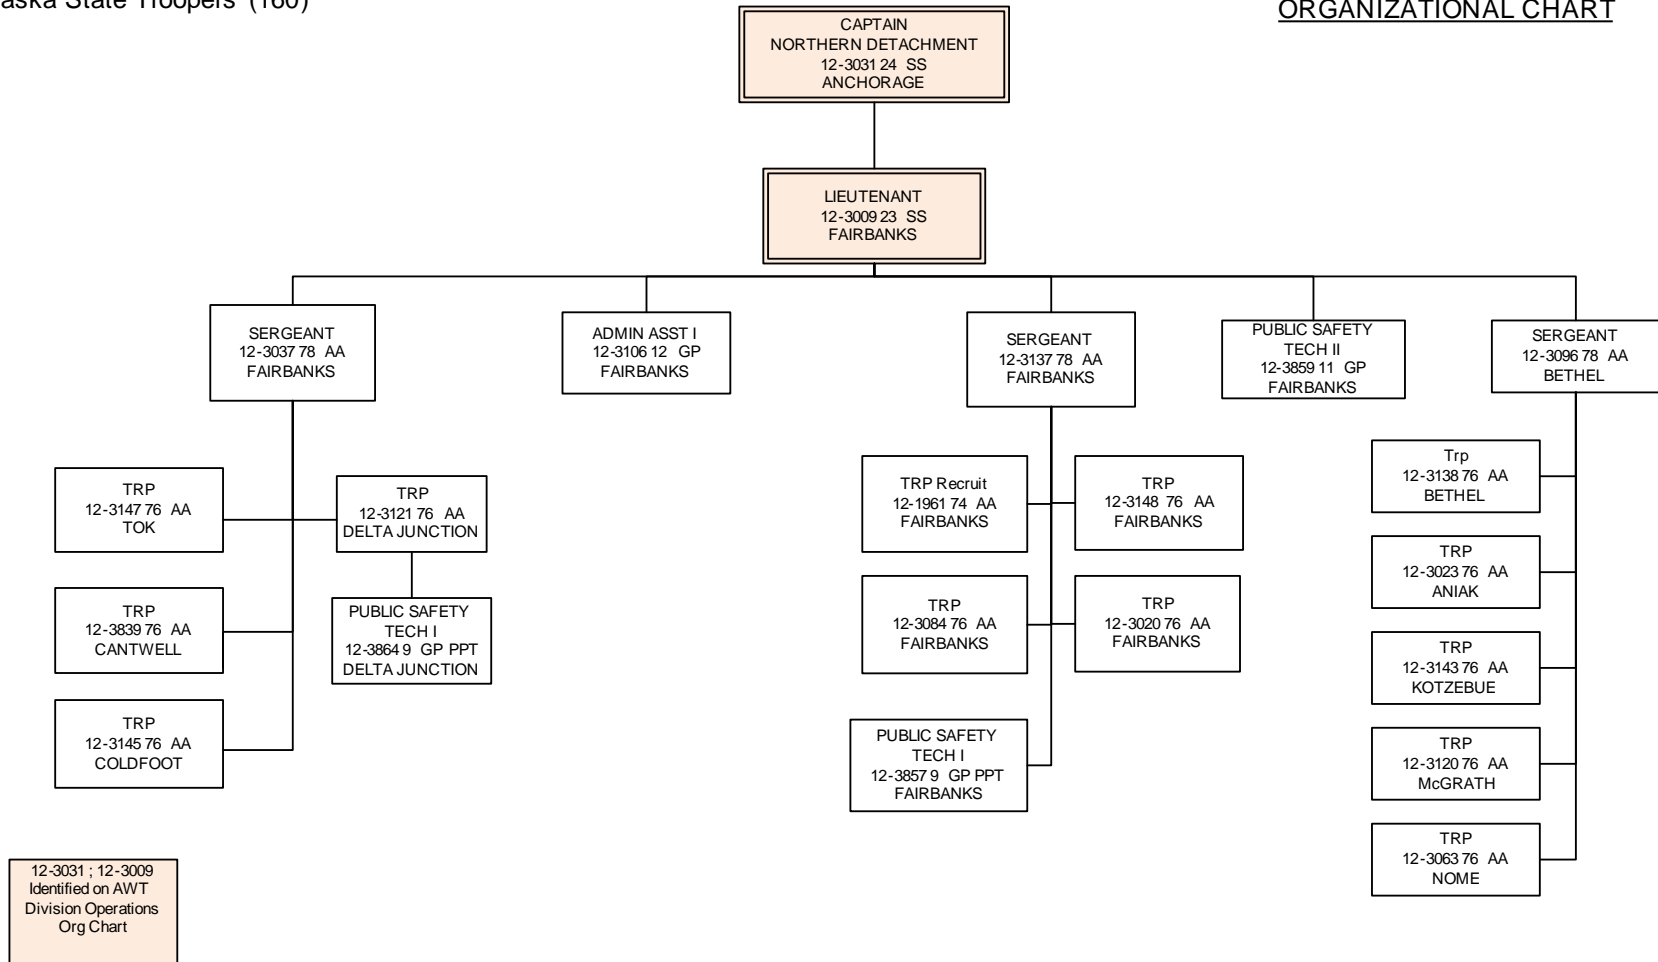

Component: Alaska Wildlife Troopers (2746)
RDU: Alaska State Troopers (160)

AWT DIVISION OPERATIONS
ORGANIZATIONAL CHART

12-1087;12-3031;12-3086; 12-3003; 12-3009; 12-3100; 12-1239; 12-3077; 12-3039 Also appear on section charts

Component - Alaska Wildlife Troopers (2746)
 RDU: Alaska State Troopers (160)

NORTHERN DETACHMENT-Fairbanks
ORGANIZATIONAL CHART

Component - Alaska Wildlife Troopers (2746)
 RDU: Alaska State Troopers (160)

NORTHERN DETACHMENT Palmer
ORGANIZATIONAL CHART

12-3031 ; 12-3003
 Identified on AWT
 Division Operations
 Org Chart

Component - Alaska Wildlife Troopers (2746)
RDU: Alaska State Troopers (160)

WILDLIFE INVESTIGATIONS UNIT
ORGANIZATIONAL CHART

12-1087 : 12-1239
Identified on AWT
Division Operations
Org Chart

Component : Alaska Wildlife Troopers (2746)
 RDU: Alaska State Troopers (160)

SOUTHERN DETACHMENT Juneau
ORGANIZATIONAL CHART

Component - Alaska Wildlife Troopers (2746)
 RDU: Alaska State Troopers (160)