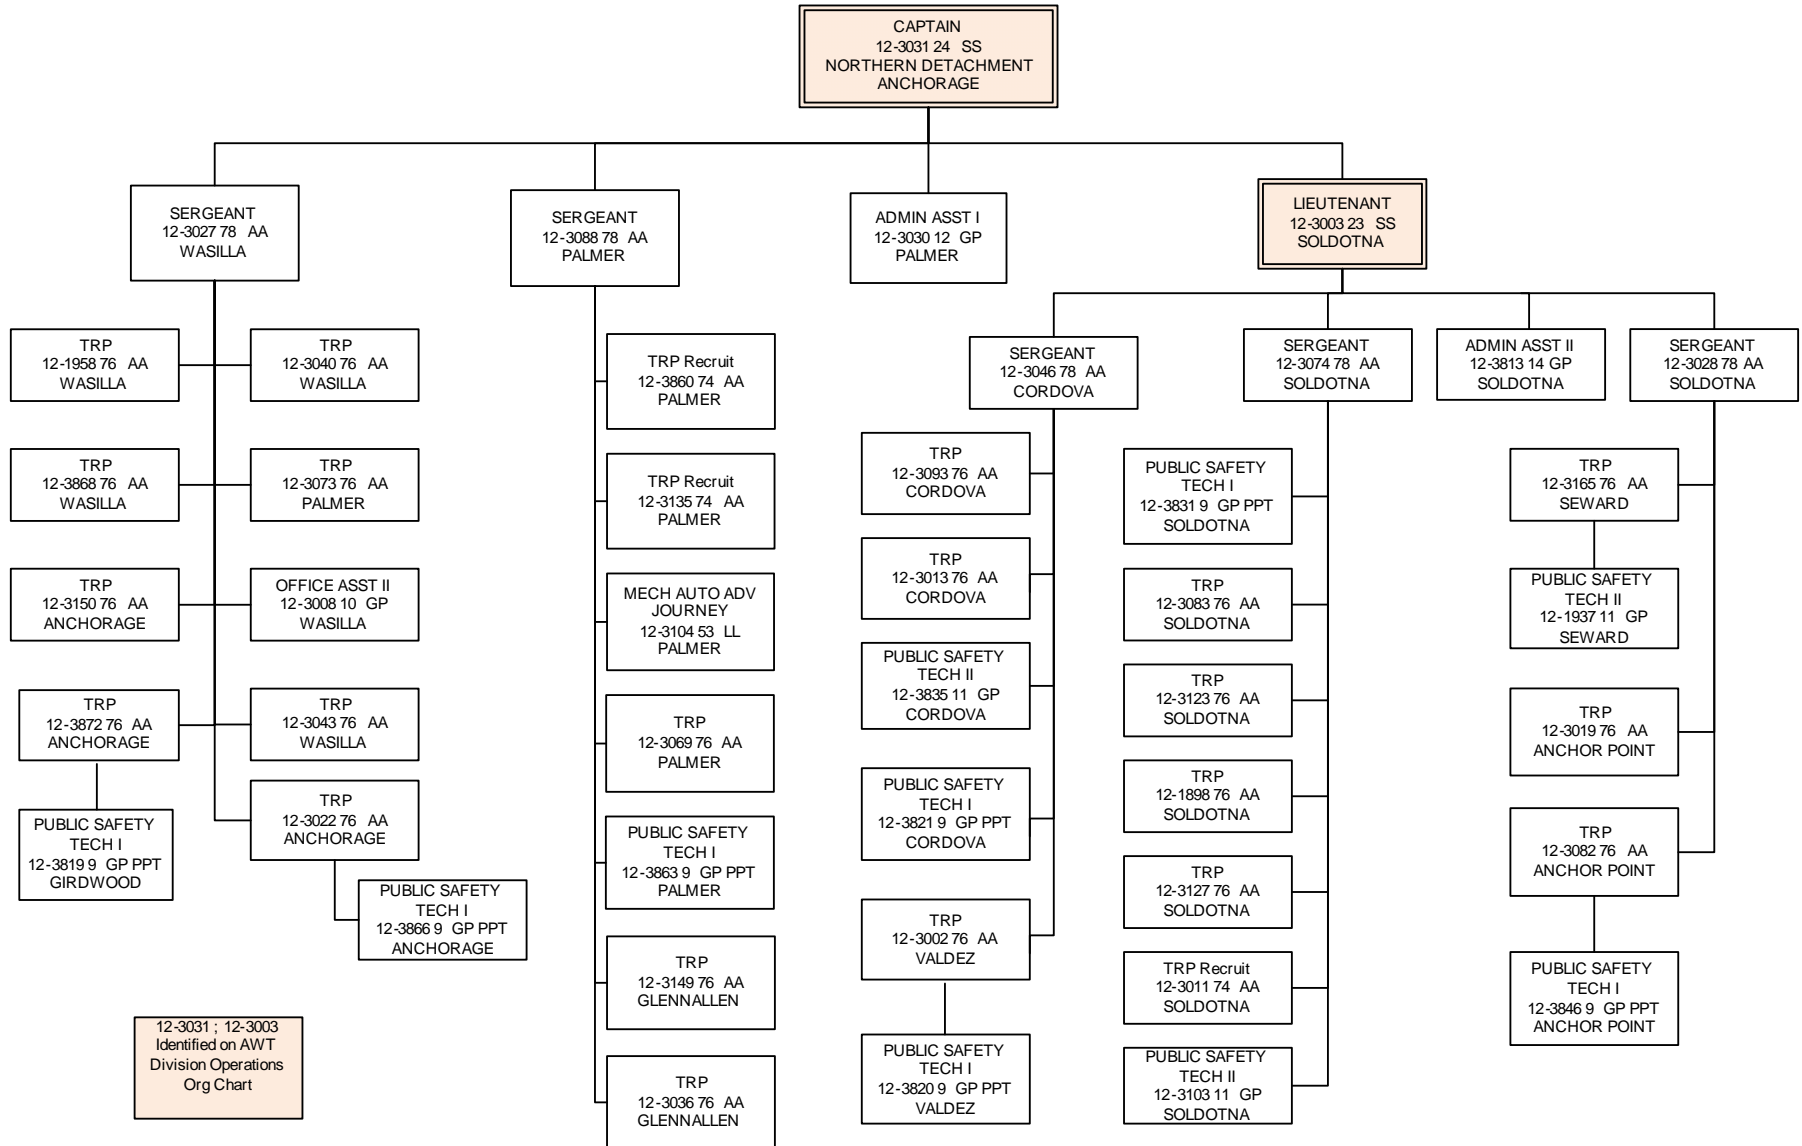

Component: Alaska Wildlife Troopers (2746)
RDU: Alaska State Troopers (160)

AWT DIVISION OPERATIONS
ORGANIZATIONAL CHART

12-1087;12-3031;12-3086; 12-3003; 12-3009; 12-3100; 12-1239; 12-3077; 12-3039 Also appear on section charts

Component - Alaska Wildlife Troopers (2746)
 RDU: Alaska State Troopers (160)

NORTHERN DETACHMENT-Fairbanks
ORGANIZATIONAL CHART

Component - Alaska Wildlife Troopers (2746)
 RDU: Alaska State Troopers (160)

NORTHERN DETACHMENT Palmer
ORGANIZATIONAL CHART

12-3031 ; 12-3003
 Identified on AWT
 Division Operations
 Org Chart

Component - Alaska Wildlife Troopers (2746)
RDU: Alaska State Troopers (160)

WILDLIFE INVESTIGATIONS UNIT
ORGANIZATIONAL CHART

12-1087 : 12-1239
Identified on AWT
Division Operations
Org Chart

Component : Alaska Wildlife Troopers (2746)
 RDU: Alaska State Troopers (160)

SOUTHERN DETACHMENT Juneau
ORGANIZATIONAL CHART

Component - Alaska Wildlife Troopers (2746)
 RDU: Alaska State Troopers (160)