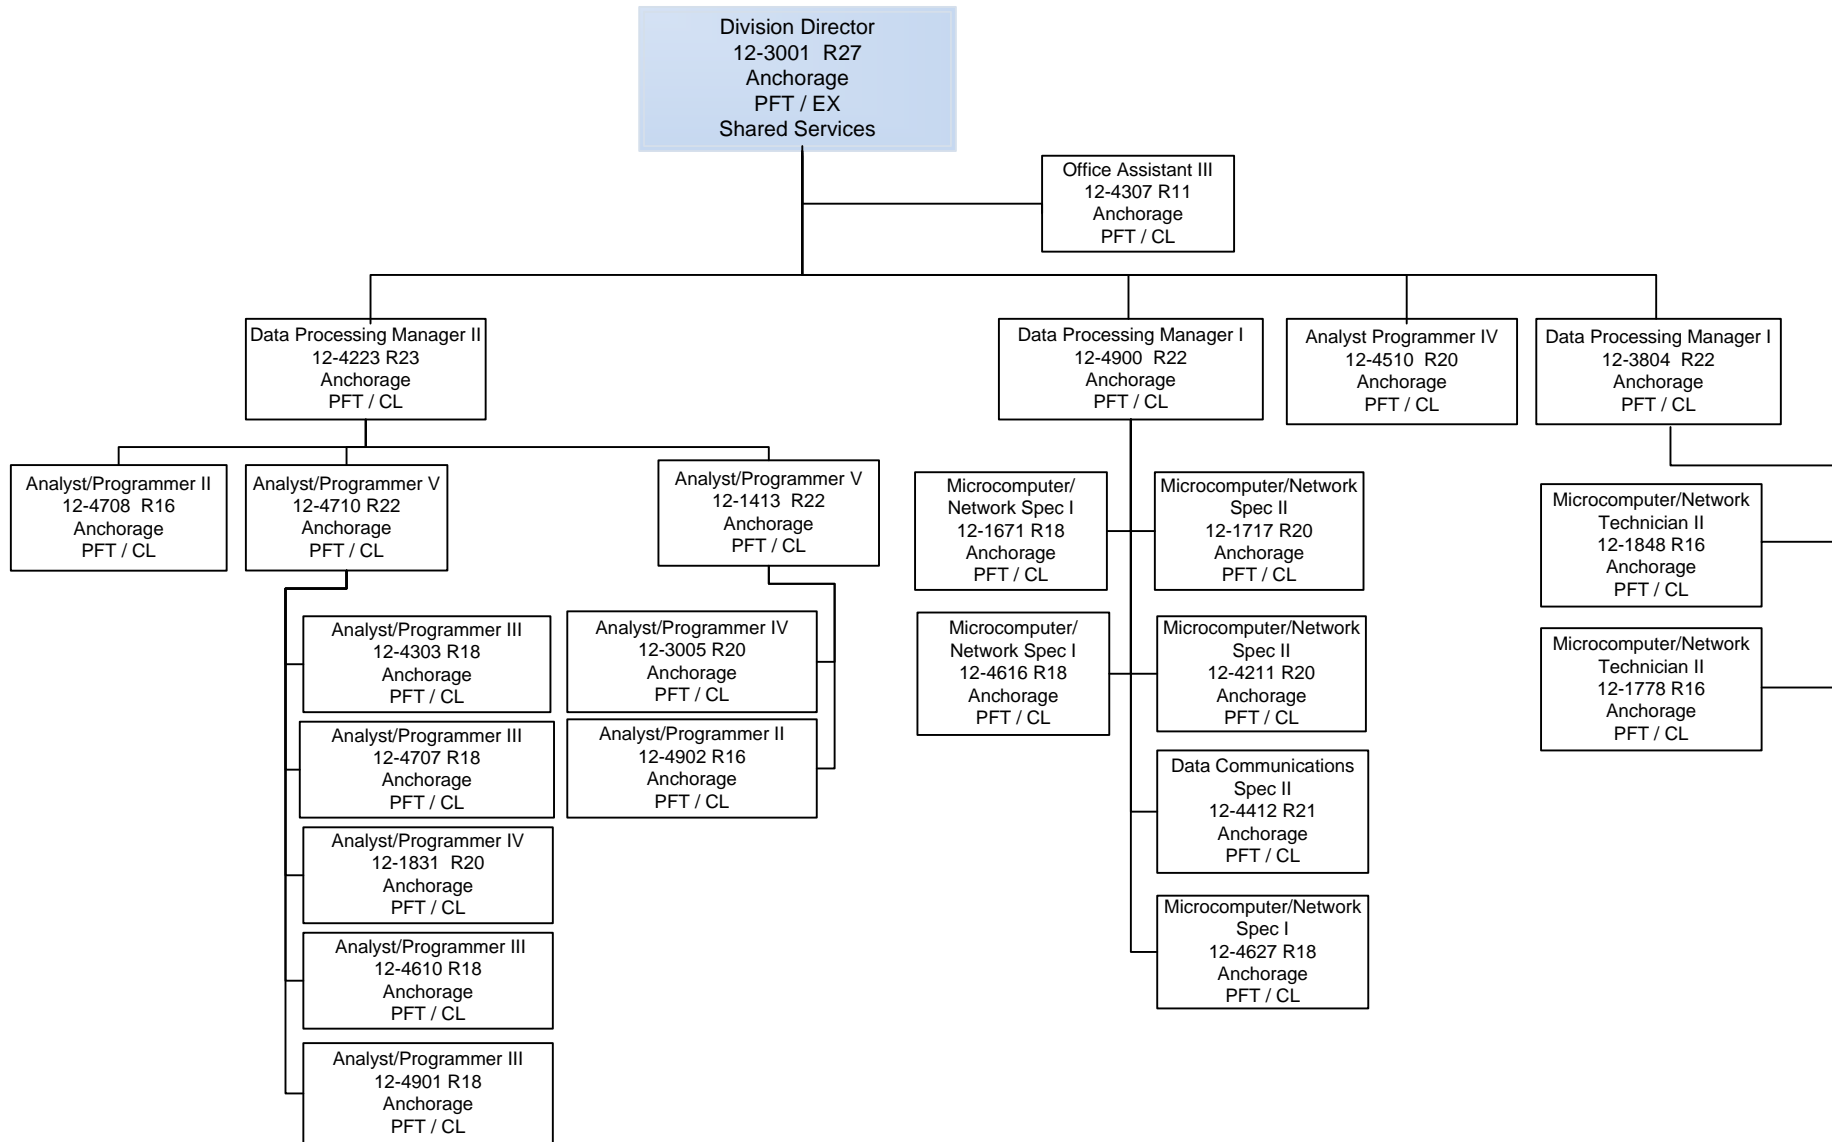

ORGANIZATIONAL CHART

Component: Statewide Information Technology Services (3050)
 RDU: Statewide Support (165)

ORGANIZATIONAL CHART