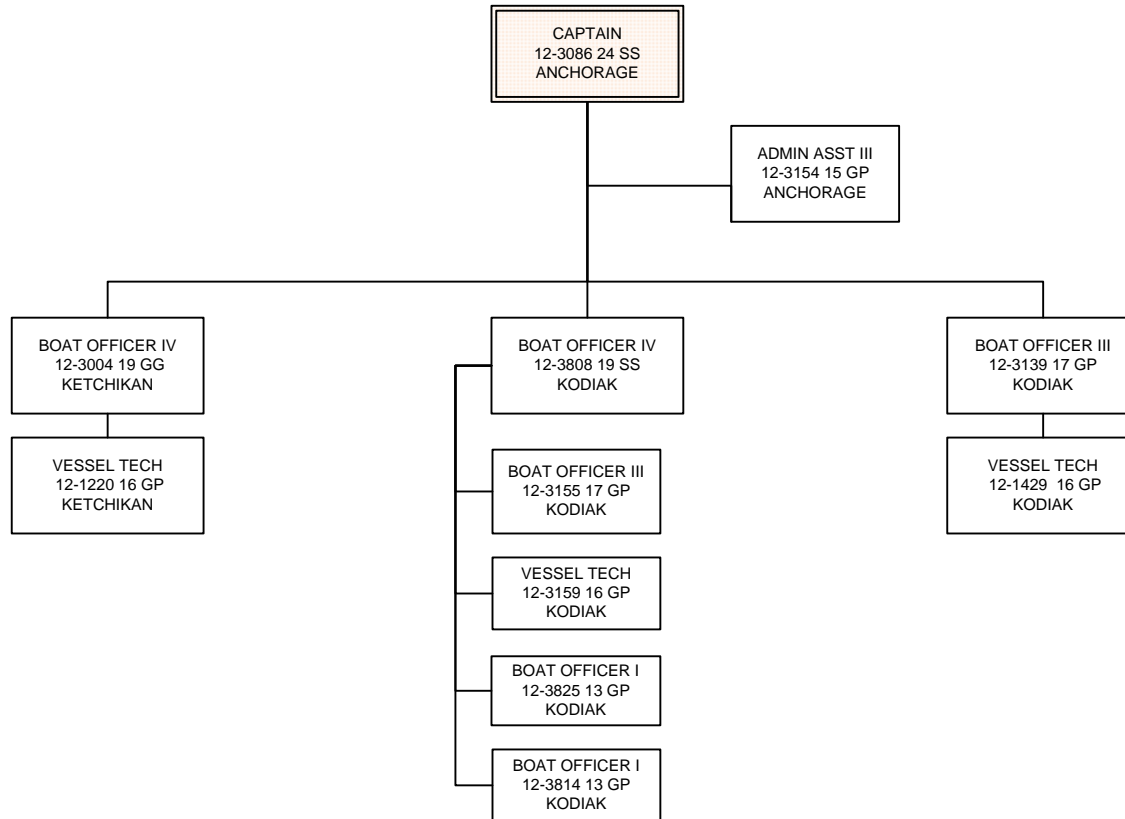

Component: Alaska Wildlife Troopers Marine Enforcement (493)
RDU: Alaska State Troopers (160)

ORGANIZATIONAL CHART

12-3086 Identified on
AWT Division Operations
Org Chart