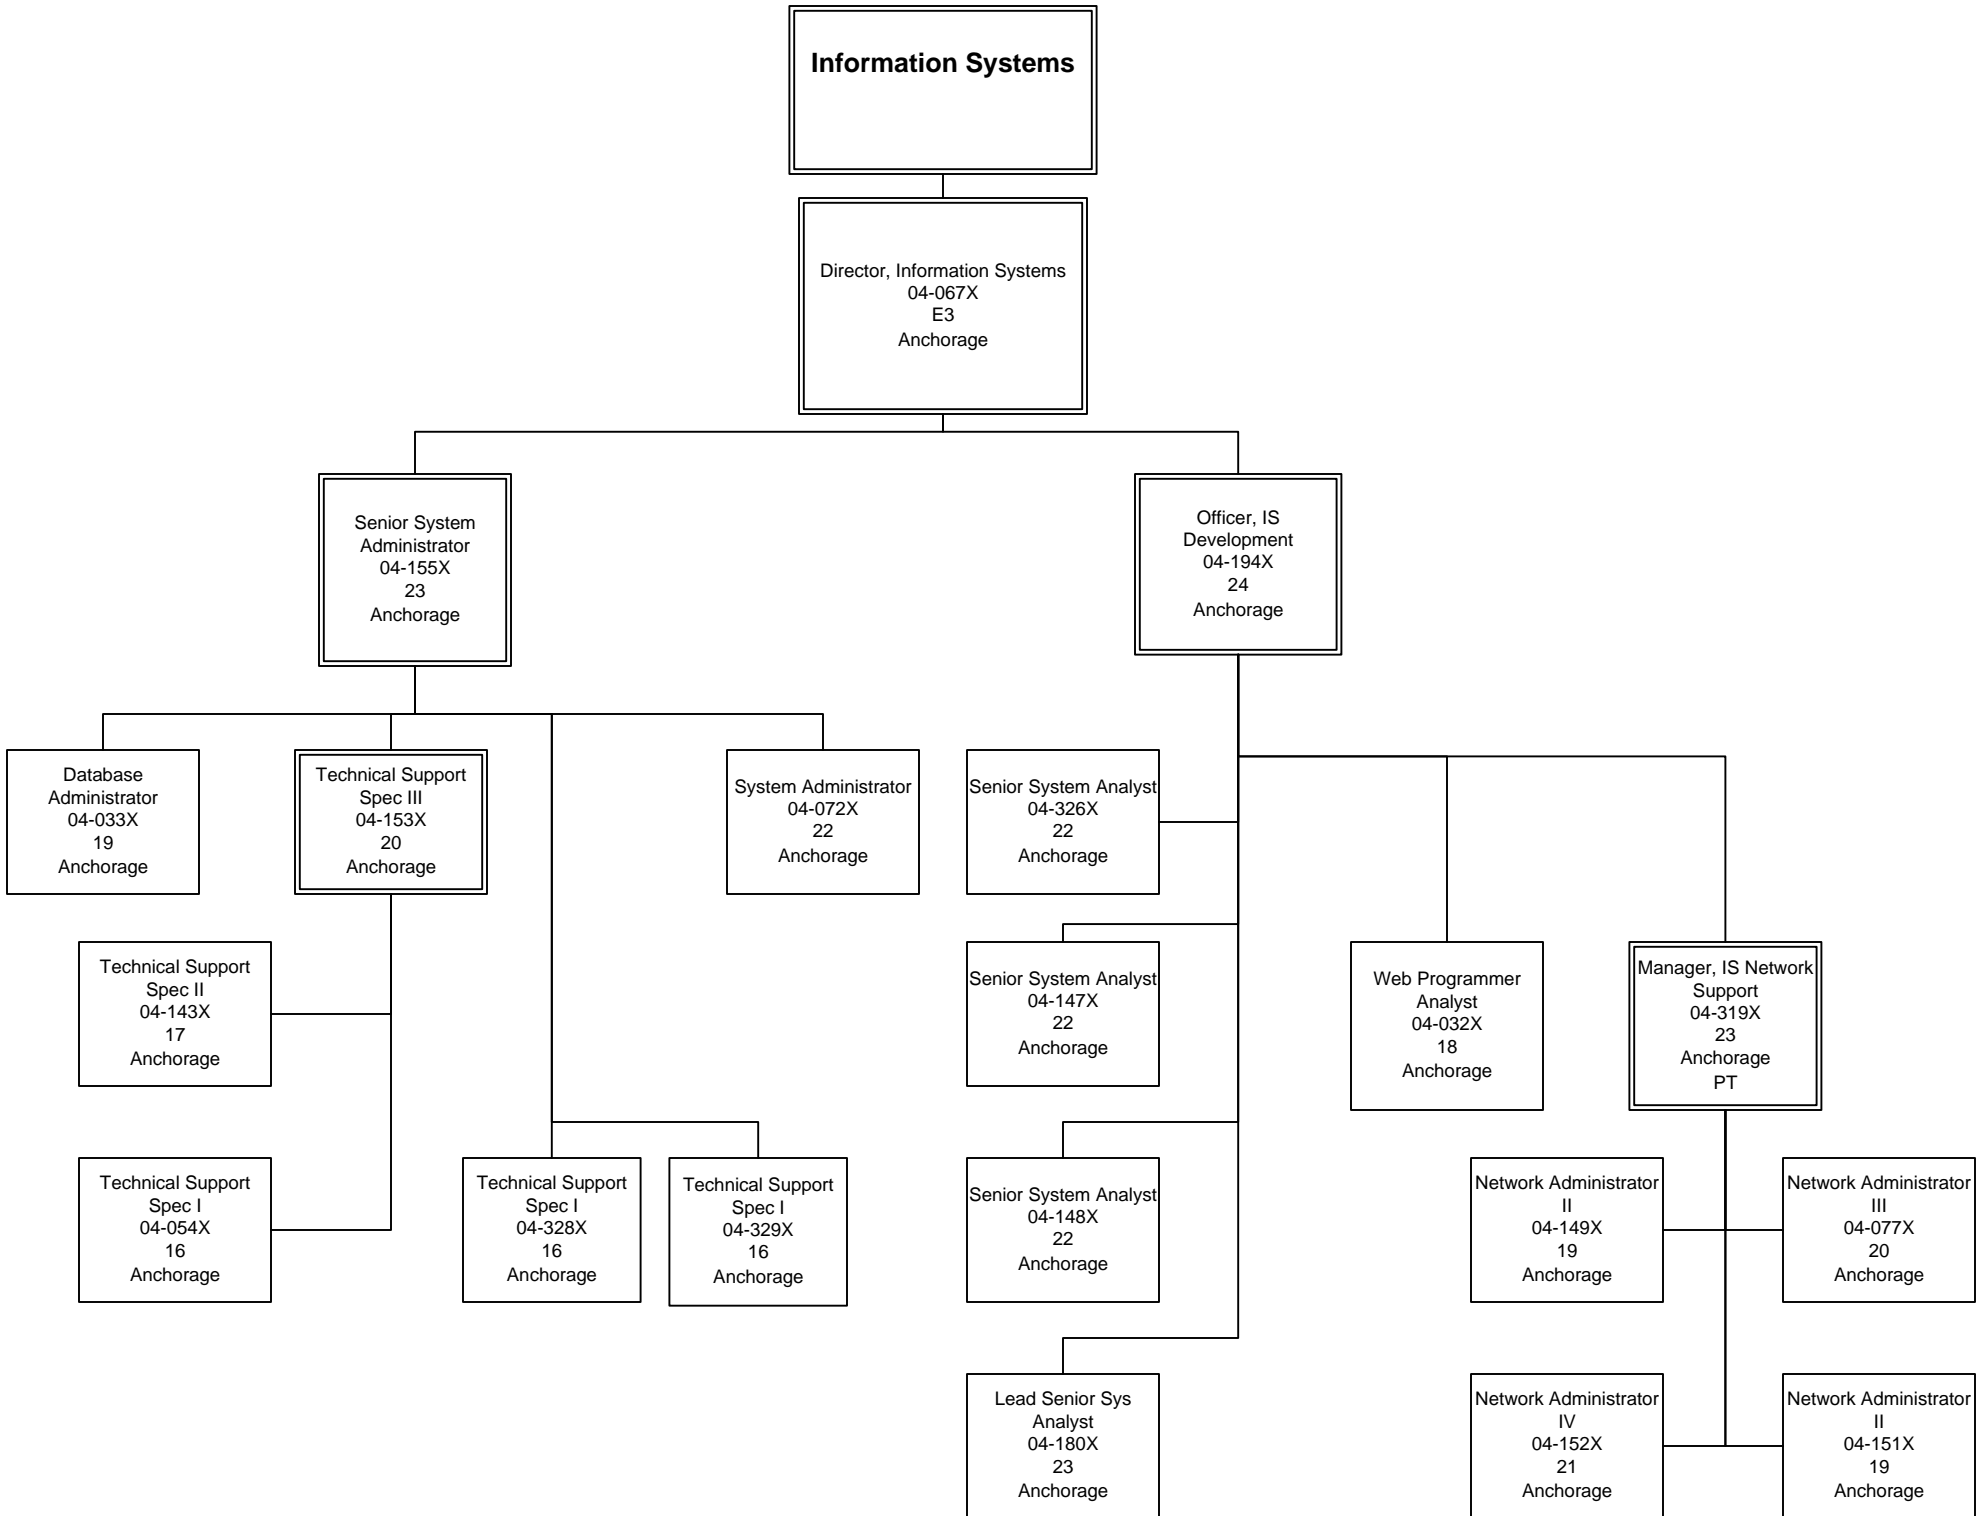

AHFC Operations (110)  
 FY2018 Governor's Budget  
 314 Full Time Positions  
 22 Part Time Positions  
 14 Non-Perm Positions  
 All Exempt

**Public Hsg Regional  
Manager II**

**Anchorage South  
Asset Supervisor II  
04-424X  
17  
Anchorage**