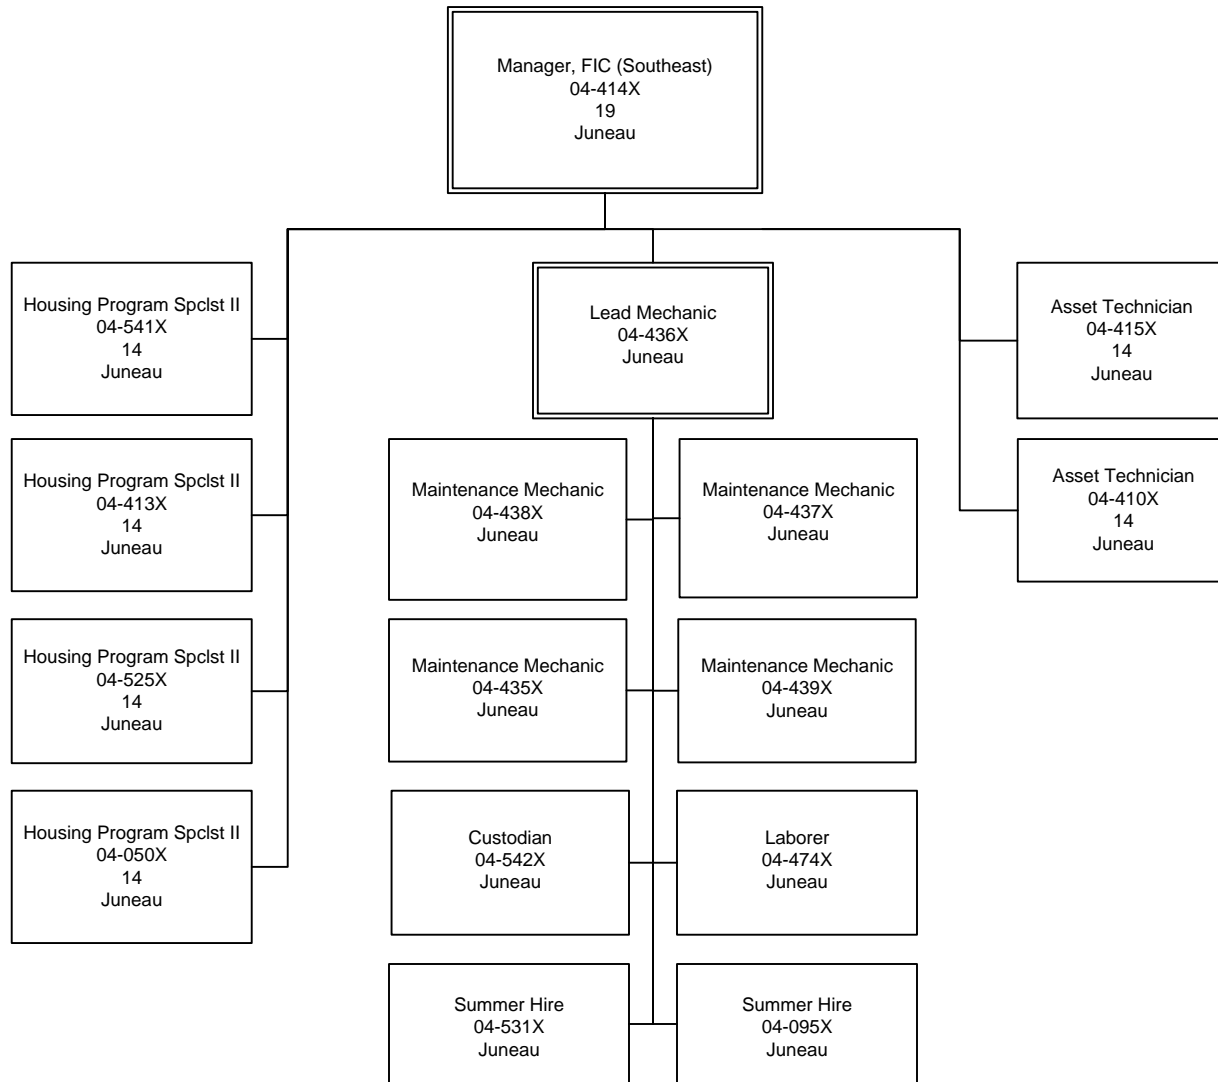

Admin Assistant III/  
Reception  
04-060X  
12  
Anchorage

Housing Program  
Spclst II  
04-557X  
14  
Anchorage  
PT

Housing Program  
Spclst II  
04-371X  
14  
Anchorage

Laborer  
04-087X  
Wasilla

Program  
Administrator-Res  
 Svcs  
04-403X  
17  
Anchorage

Housing Program  
Spclst I  
04-372X  
12  
Anchorage

Housing Program  
Spclst I  
04-370X  
12  
Anchorage

Housing Program  
Spclst II  
04-367X  
14  
Anchorage

**Regional Manager II**  
**Fairbanks/Valdez/Nome/**  
**Kodiak/Bethel/Petersburg/**  
**Cordova/Wrangell/Sitka/**  
**Ketchikan**