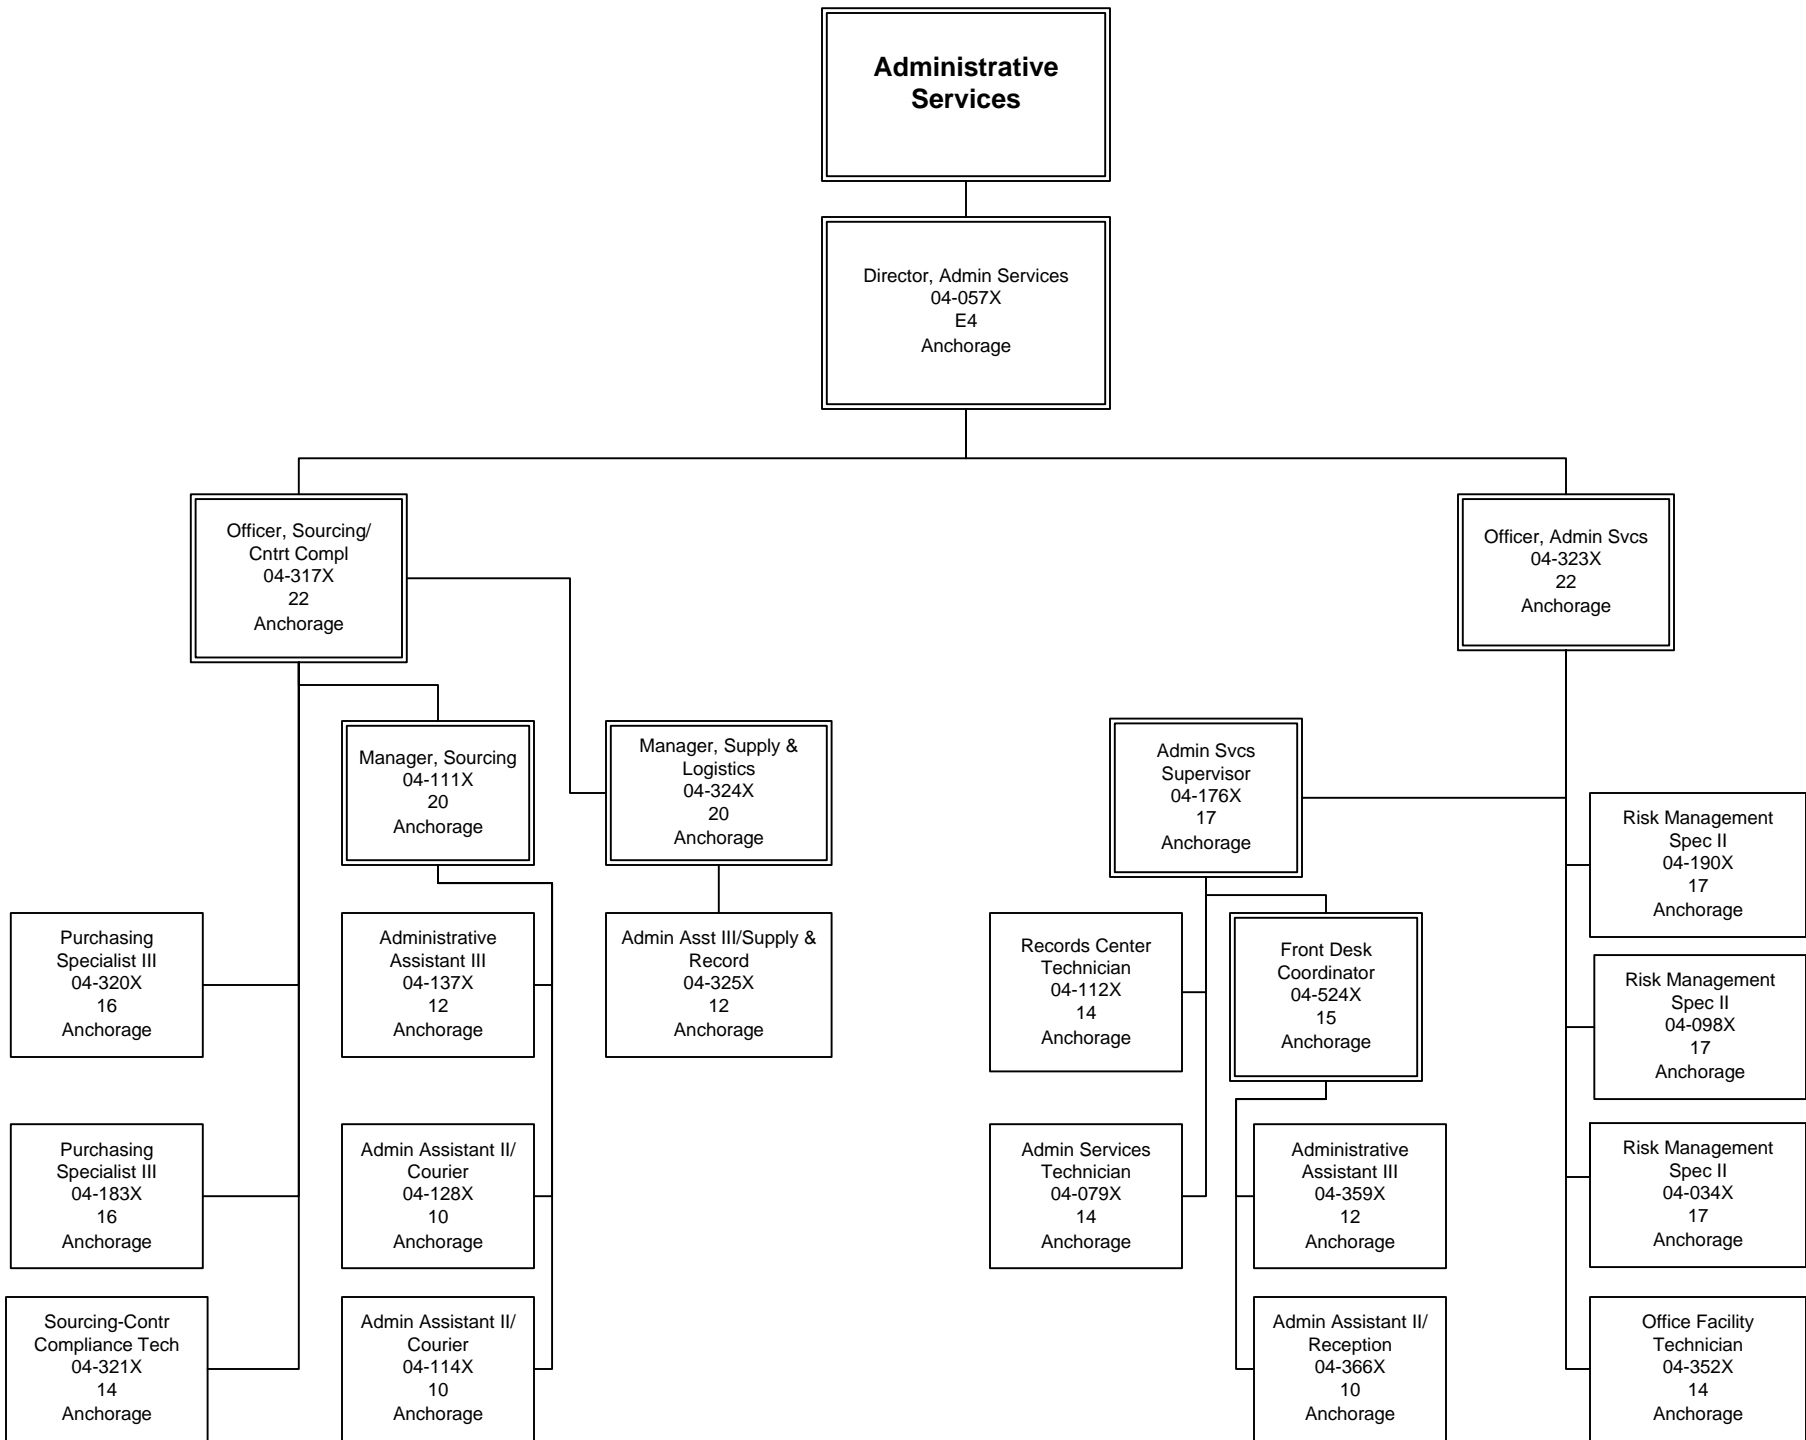

AHFC Operations (110)  
 FY2018 Governor's Budget  
 314 Full Time Positions  
 22 Part Time Positions  
 14 Non-Perm Positions  
 All Exempt

**Public Hsg Regional  
Manager II**

**Anchorage South  
Asset Supervisor II  
04-424X  
17  
Anchorage**