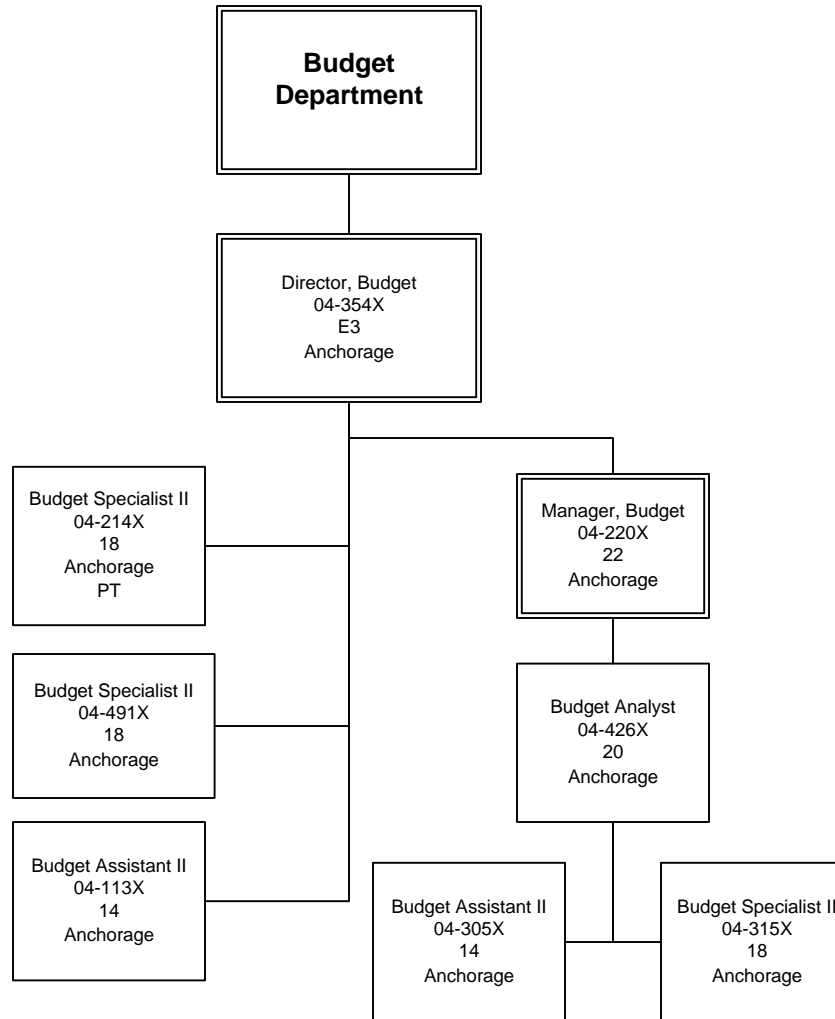

AHFC Operations (110)  
 FY2018 Governor's Budget  
 314 Full Time Positions  
 22 Part Time Positions  
 14 Non-Perm Positions  
 All Exempt

**Public Hsg Regional  
Manager II**

**Anchorage South  
Asset Supervisor II  
04-424X  
17  
Anchorage**