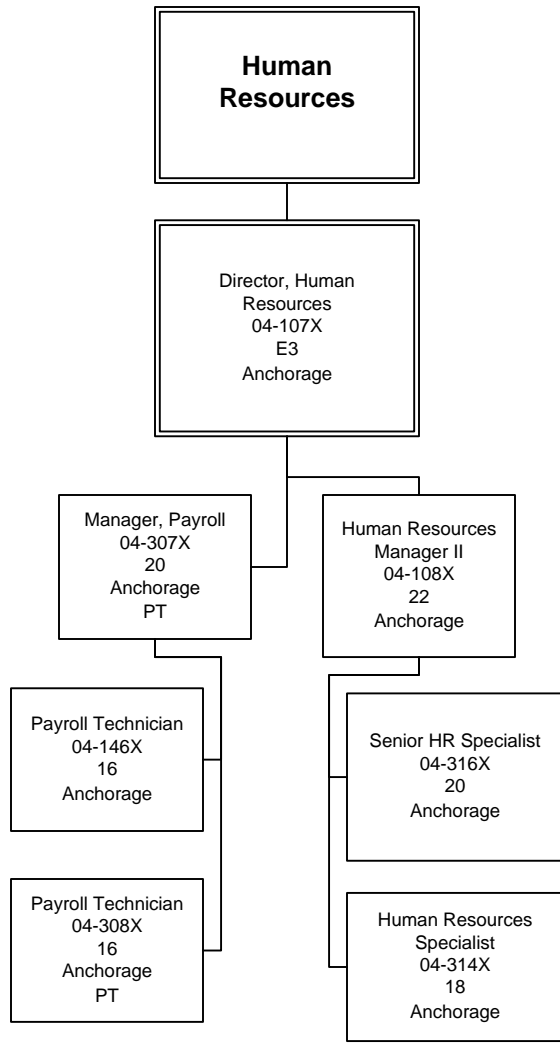

AHFC Operations (110)  
 FY2018 Governor's Budget  
 314 Full Time Positions  
 22 Part Time Positions  
 14 Non-Perm Positions  
 All Exempt

**Public Hsg Regional  
Manager II**

**Anchorage South  
Asset Supervisor II  
04-424X  
17  
Anchorage**