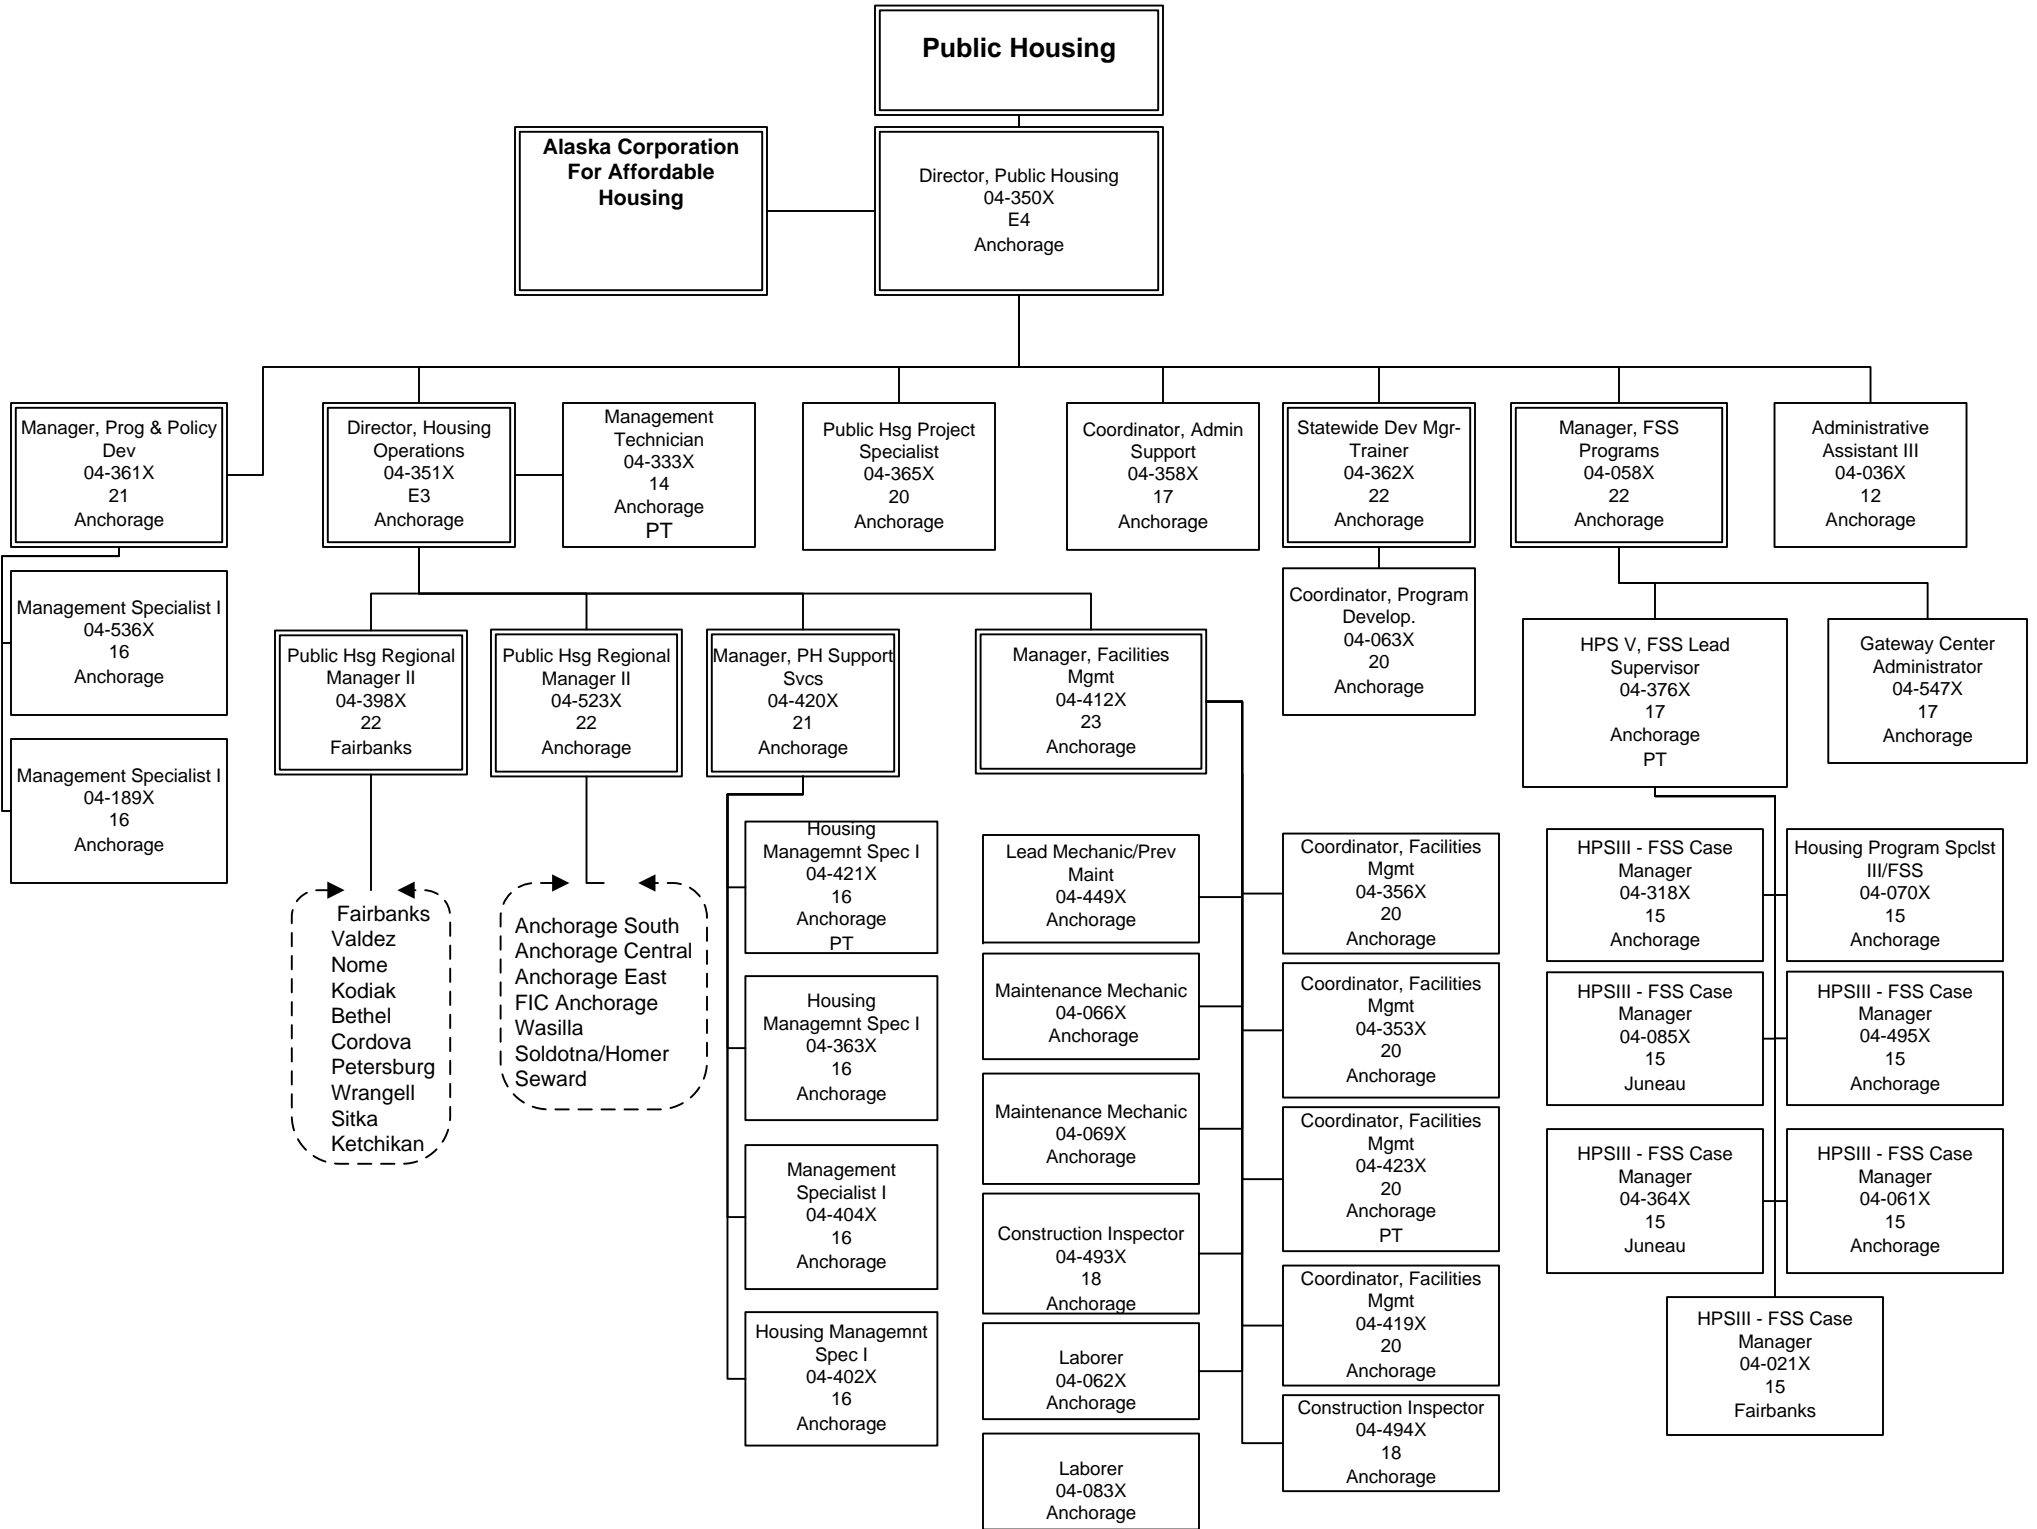

AHFC Operations (110)  
 FY2018 Governor's Budget  
 314 Full Time Positions  
 22 Part Time Positions  
 14 Non-Perm Positions  
 All Exempt

**Public Hsg Regional  
Manager II**

**Anchorage South  
Asset Supervisor II  
04-424X  
17  
Anchorage**