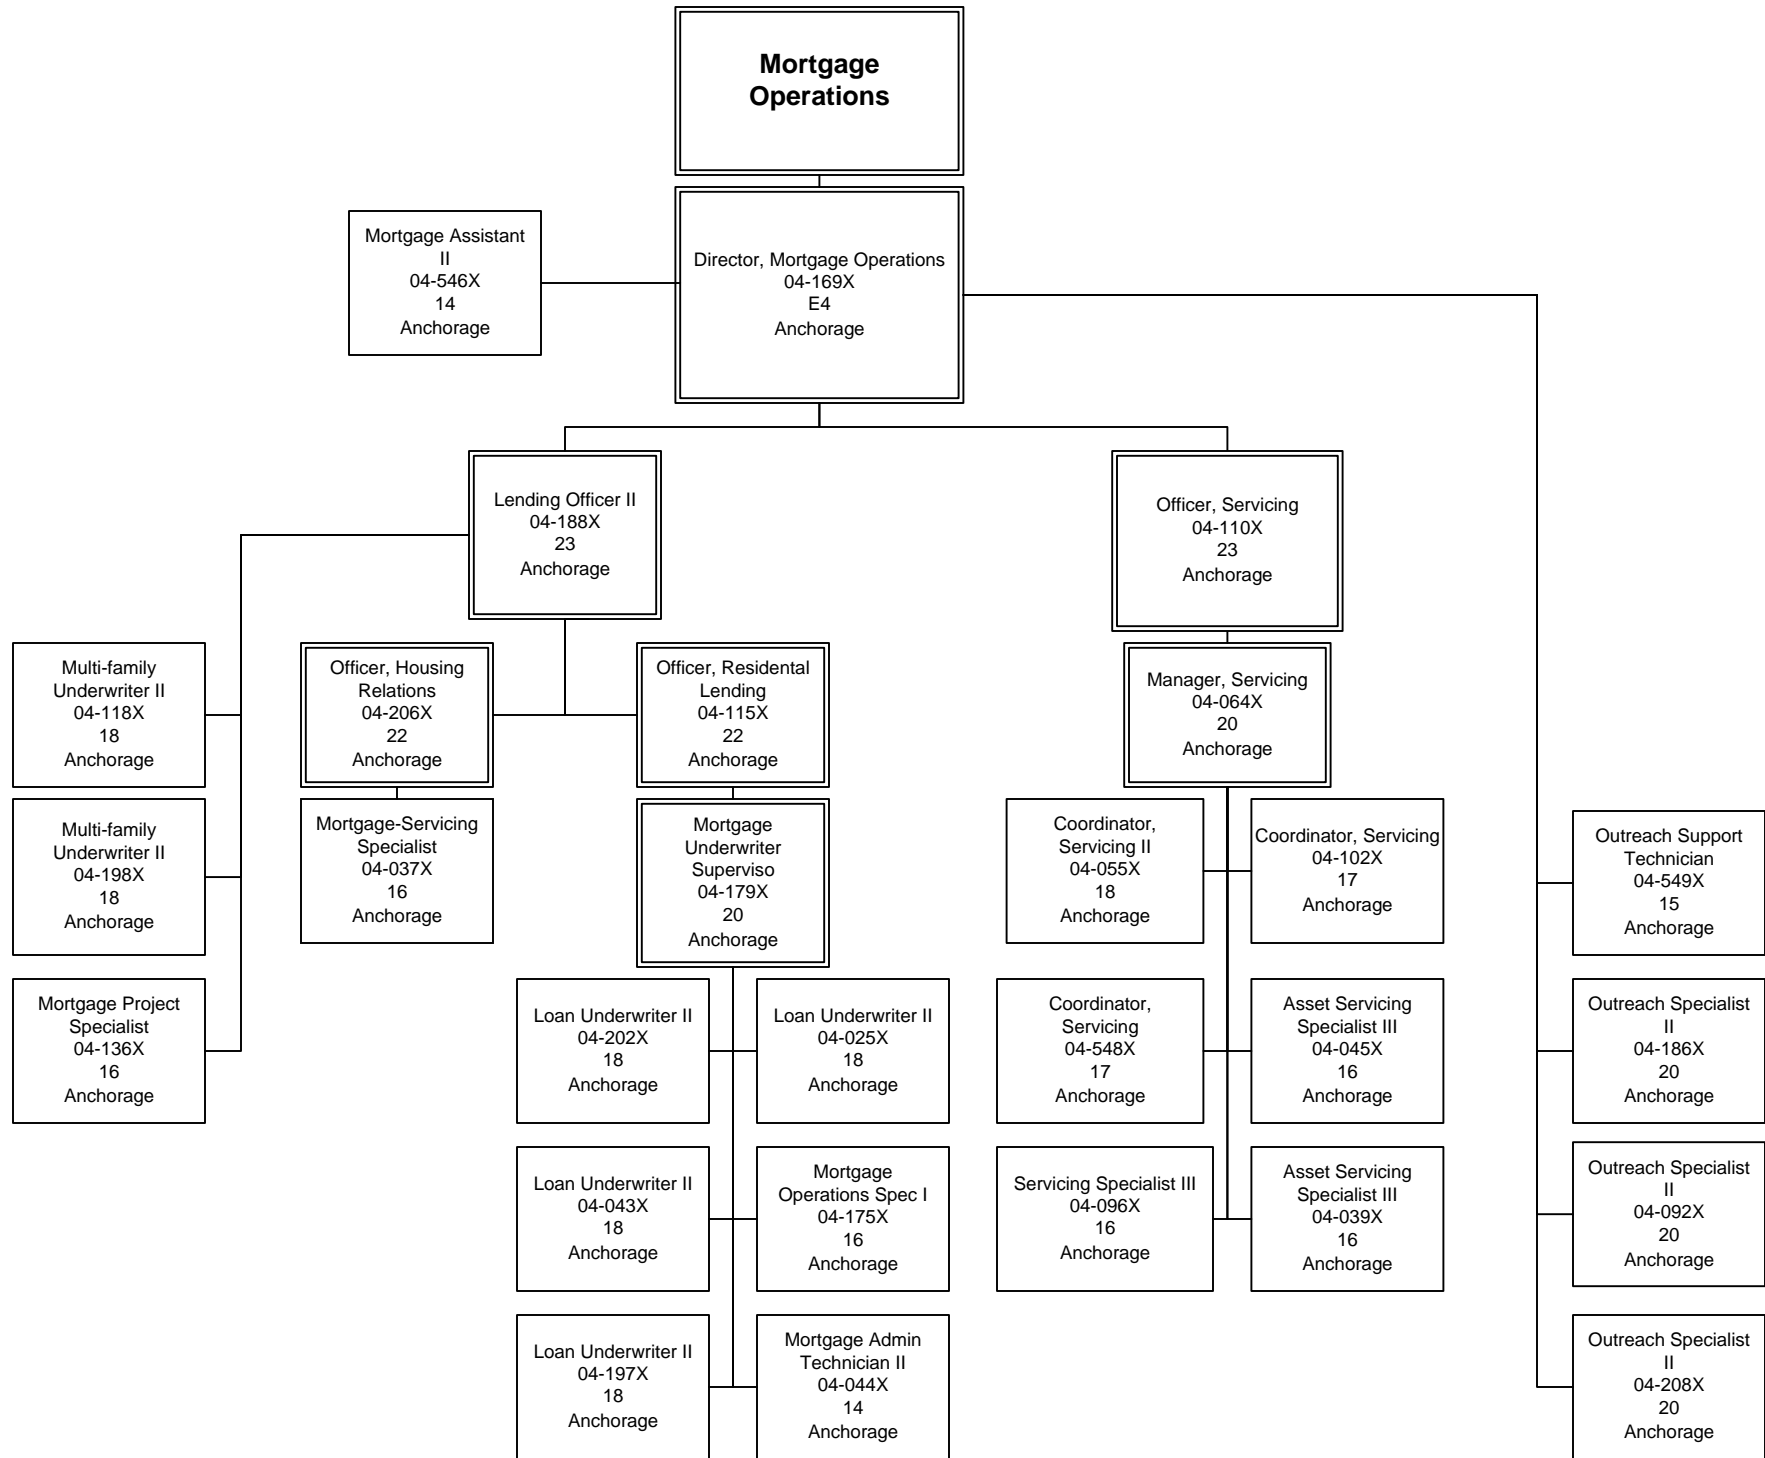

AHFC Operations (110)  
 FY2018 Governor's Budget  
 314 Full Time Positions  
 22 Part Time Positions  
 14 Non-Perm Positions  
 All Exempt

**Public Hsg Regional  
Manager II**

**Anchorage South  
Asset Supervisor II  
04-424X  
17  
Anchorage**

**Anchorage Central  
Asset Supervisor II  
04-384X  
17  
Anchorage**

**Anchorage East  
Asset Supervisor II  
04-378X  
17  
Anchorage**

**Anchorage  
Manager, FIC  
04-386X  
19  
Anchorage**

Wasilla

Soldotna/Homer