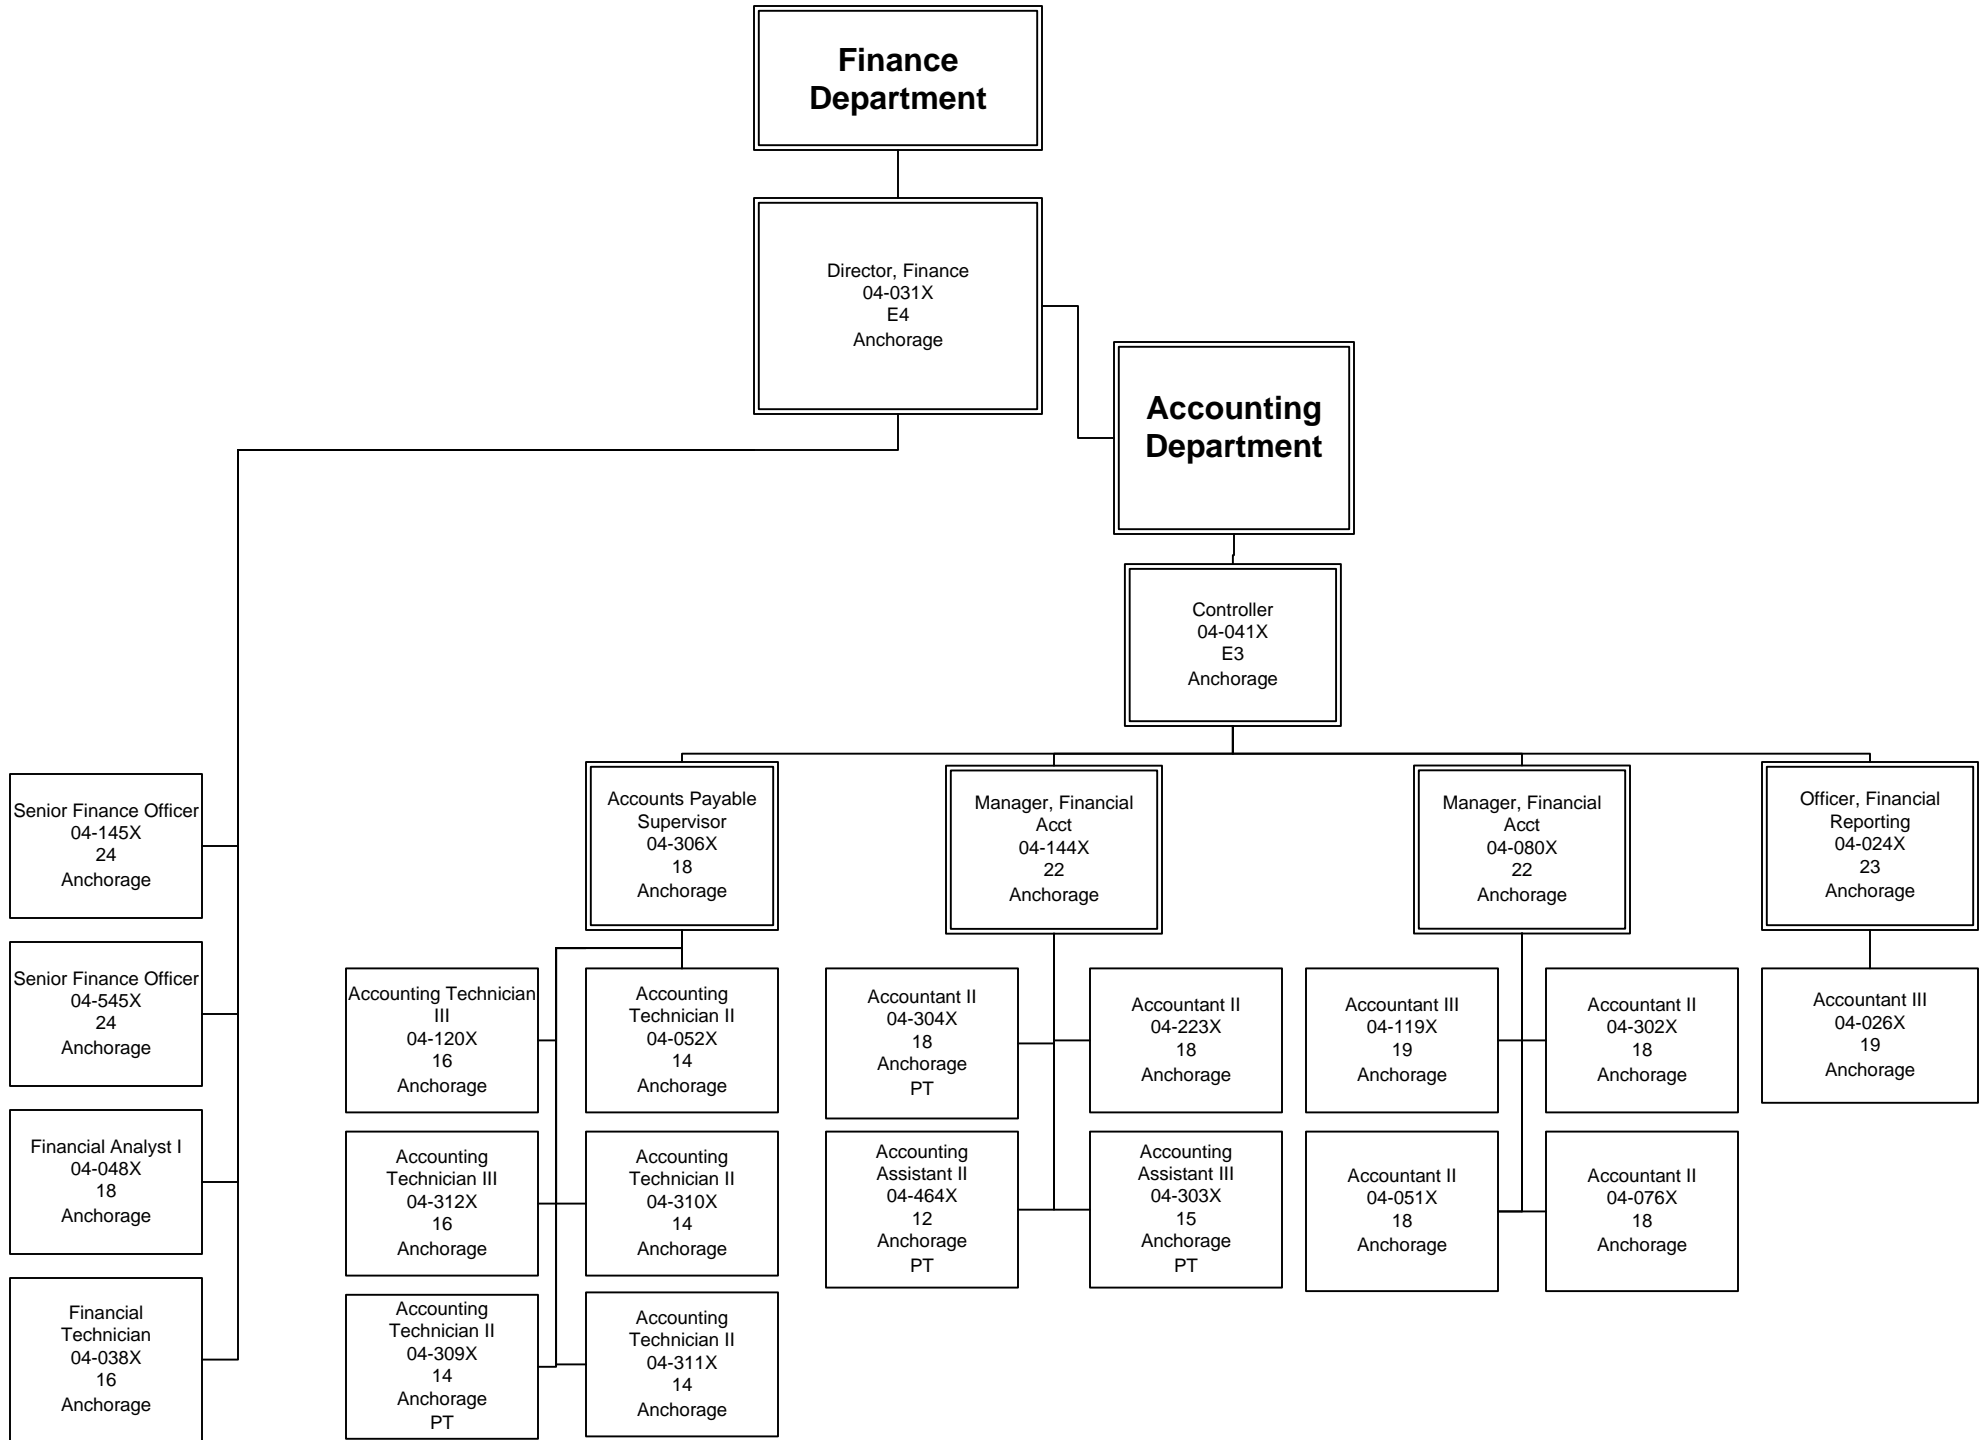

AHFC Operations (110)  
 FY2018 Governor's Budget  
 314 Full Time Positions  
 22 Part Time Positions  
 14 Non-Perm Positions  
 All Exempt

**Public Hsg Regional  
Manager II**

**Anchorage South  
Asset Supervisor II  
04-424X  
17  
Anchorage**