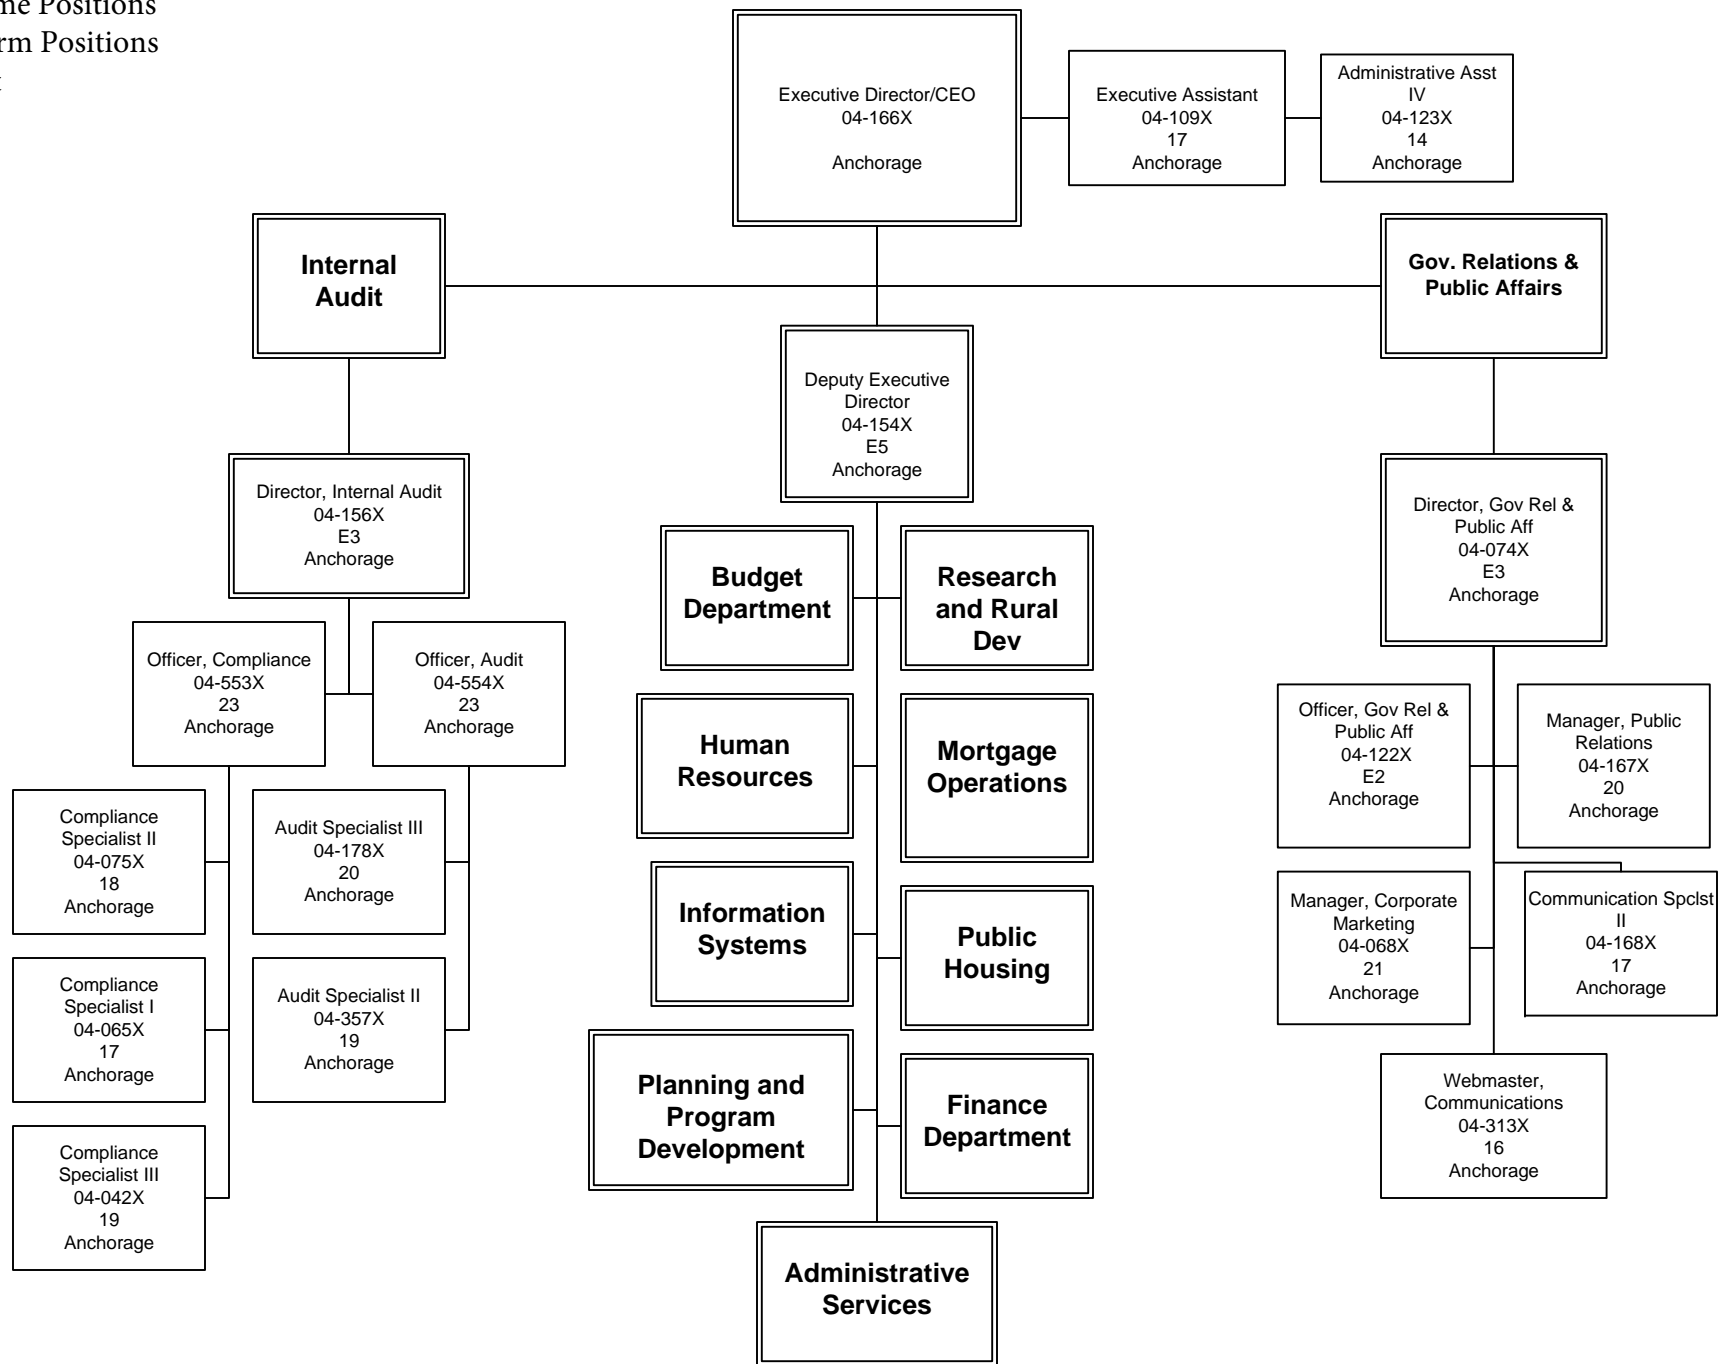

AHFC Operations (110)  
 FY2018 Governor's Budget  
 314 Full Time Positions  
 22 Part Time Positions  
 14 Non-Perm Positions  
 All Exempt

**Public Hsg Regional  
Manager II**

**Anchorage South  
Asset Supervisor II  
04-424X  
17  
Anchorage**