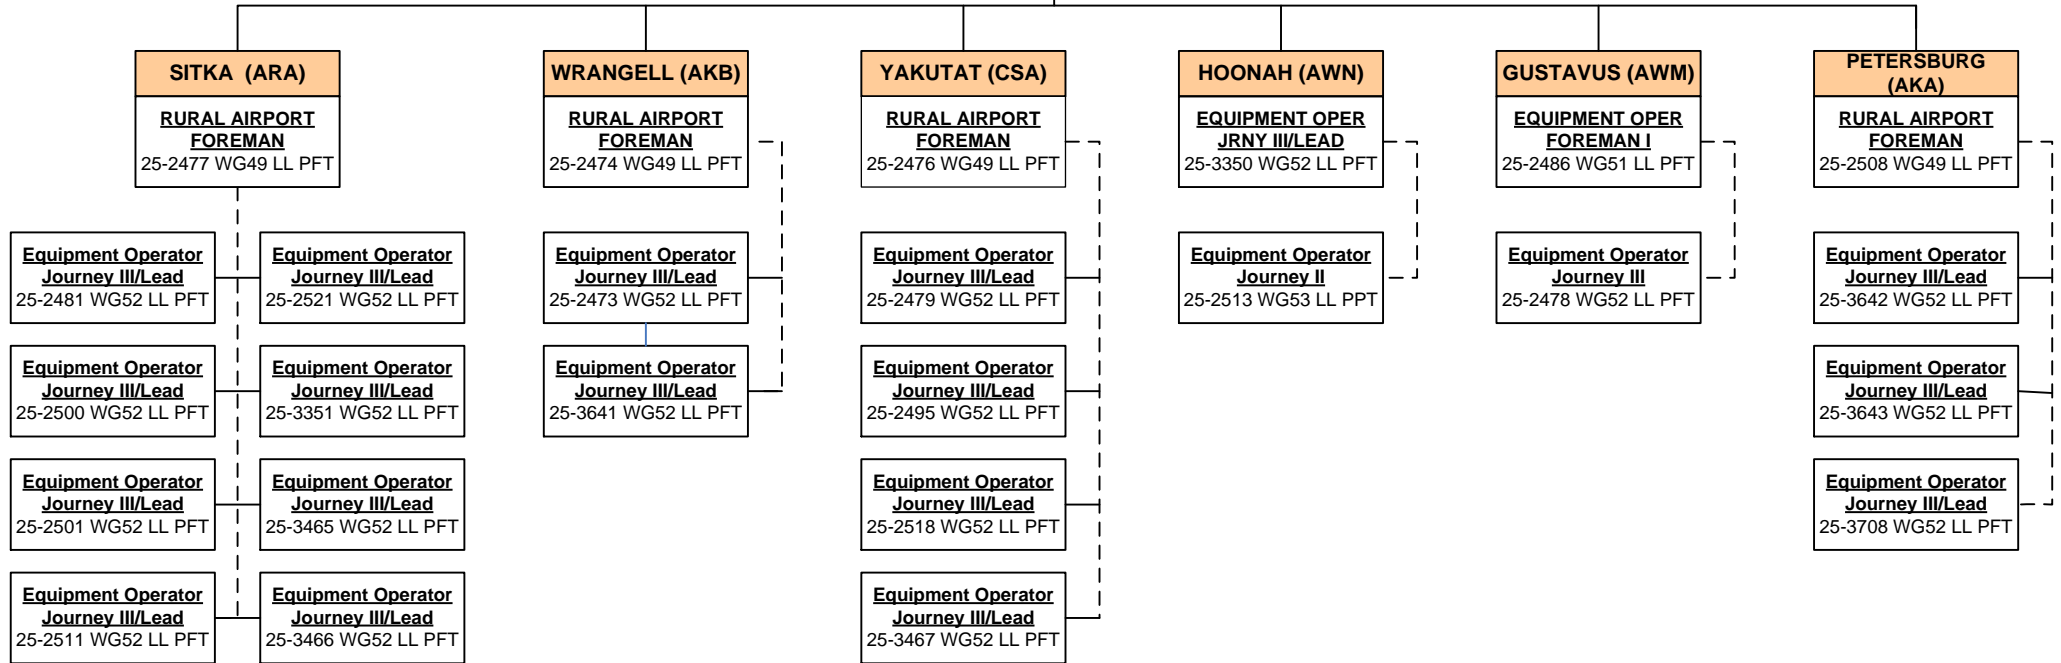

PCN 25-1374 is budgeted in Southcoast
 Region Support Services

All positions are located in Juneau unless
 otherwise labeled.

Department of Transportation and Public Facilities
 RDU: Highways, Aviation and Facilities
 Southcoast Region Highways and Aviation (603)
 Southeast District
 FY18 Governor's Budget
 103 Positions: 91 PFT, 8 PPT, 4 NP

Division Director
 25-1374 R27 PX PFT
 Juneau (AWA)

Maintenance & Operations Superintendent
 25-1753 R21 SS PFT
 Juneau (AWA)

Department of Transportation and Public Facilities
 RDU: Highways, Aviation and Facilities
 Southcoast Region Highways and Aviation (603)
 Southeast District
 FY18 Governor's Budget
 103 Positions: 91 PFT, 8 PPT, 4 NP

Division Director
 25-1374 R27 PX PFT
 Juneau (AWA)

Maintenance & Operations Superintendent
 25-1753 R21 SS PFT
 Juneau (AWA)

Department of Transportation and Public Facilities
 RDU: Highways, Aviation and Facilities
 Southcoast Region Highways and Aviation (603)
 Kodiak/Aleutian District
 FY18 Governor's Budget
 103 Positions: 91 PFT, 8 PPT, 4 NP