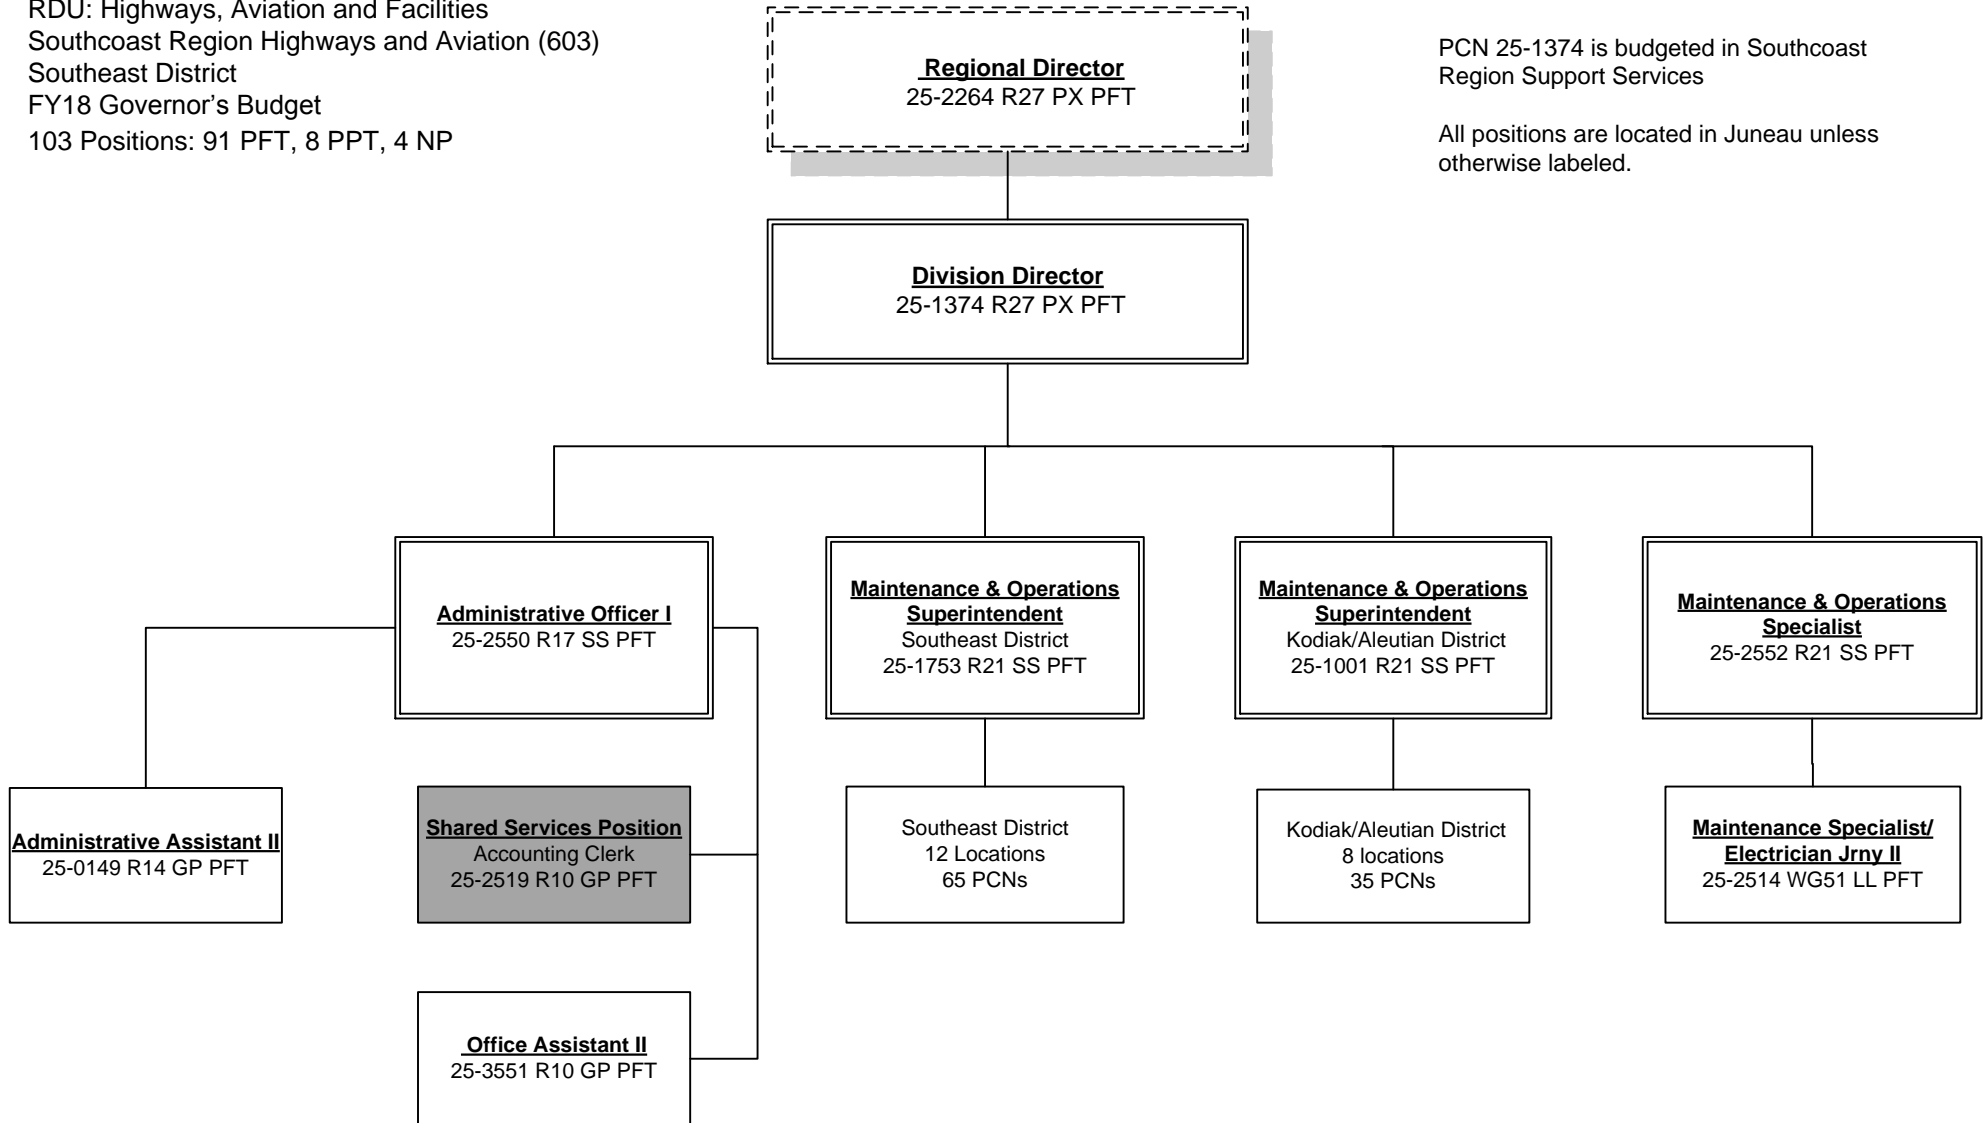

Department of Transportation and Public Facilities
 RDU: Highways, Aviation and Facilities
 Southcoast Region Highways and Aviation (603)
 Southeast District
 FY18 Governor's Budget
 103 Positions: 91 PFT, 8 PPT, 4 NP

PCN 25-1374 is budgeted in Southcoast
 Region Support Services

All positions are located in Juneau unless
 otherwise labeled.

Department of Transportation and Public Facilities
 RDU: Highways, Aviation and Facilities
 Southcoast Region Highways and Aviation (603)
 Southeast District
 FY18 Governor's Budget
 103 Positions: 91 PFT, 8 PPT, 4 NP

Division Director
 25-1374 R27 PX PFT
 Juneau (AWA)

Maintenance & Operations Superintendent
 25-1753 R21 SS PFT
 Juneau (AWA)

Department of Transportation and Public Facilities
 RDU: Highways, Aviation and Facilities
 Southcoast Region Highways and Aviation (603)
 Southeast District
 FY18 Governor's Budget
 103 Positions: 91 PFT, 8 PPT, 4 NP

Division Director
 25-1374 R27 PX PFT
 Juneau (AWA)

Maintenance & Operations Superintendent
 25-1753 R21 SS PFT
 Juneau (AWA)

Department of Transportation and Public Facilities
 RDU: Highways, Aviation and Facilities
 Southcoast Region Highways and Aviation (603)
 Kodiak/Aleutian District
 FY18 Governor's Budget
 103 Positions: 91 PFT, 8 PPT, 4 NP