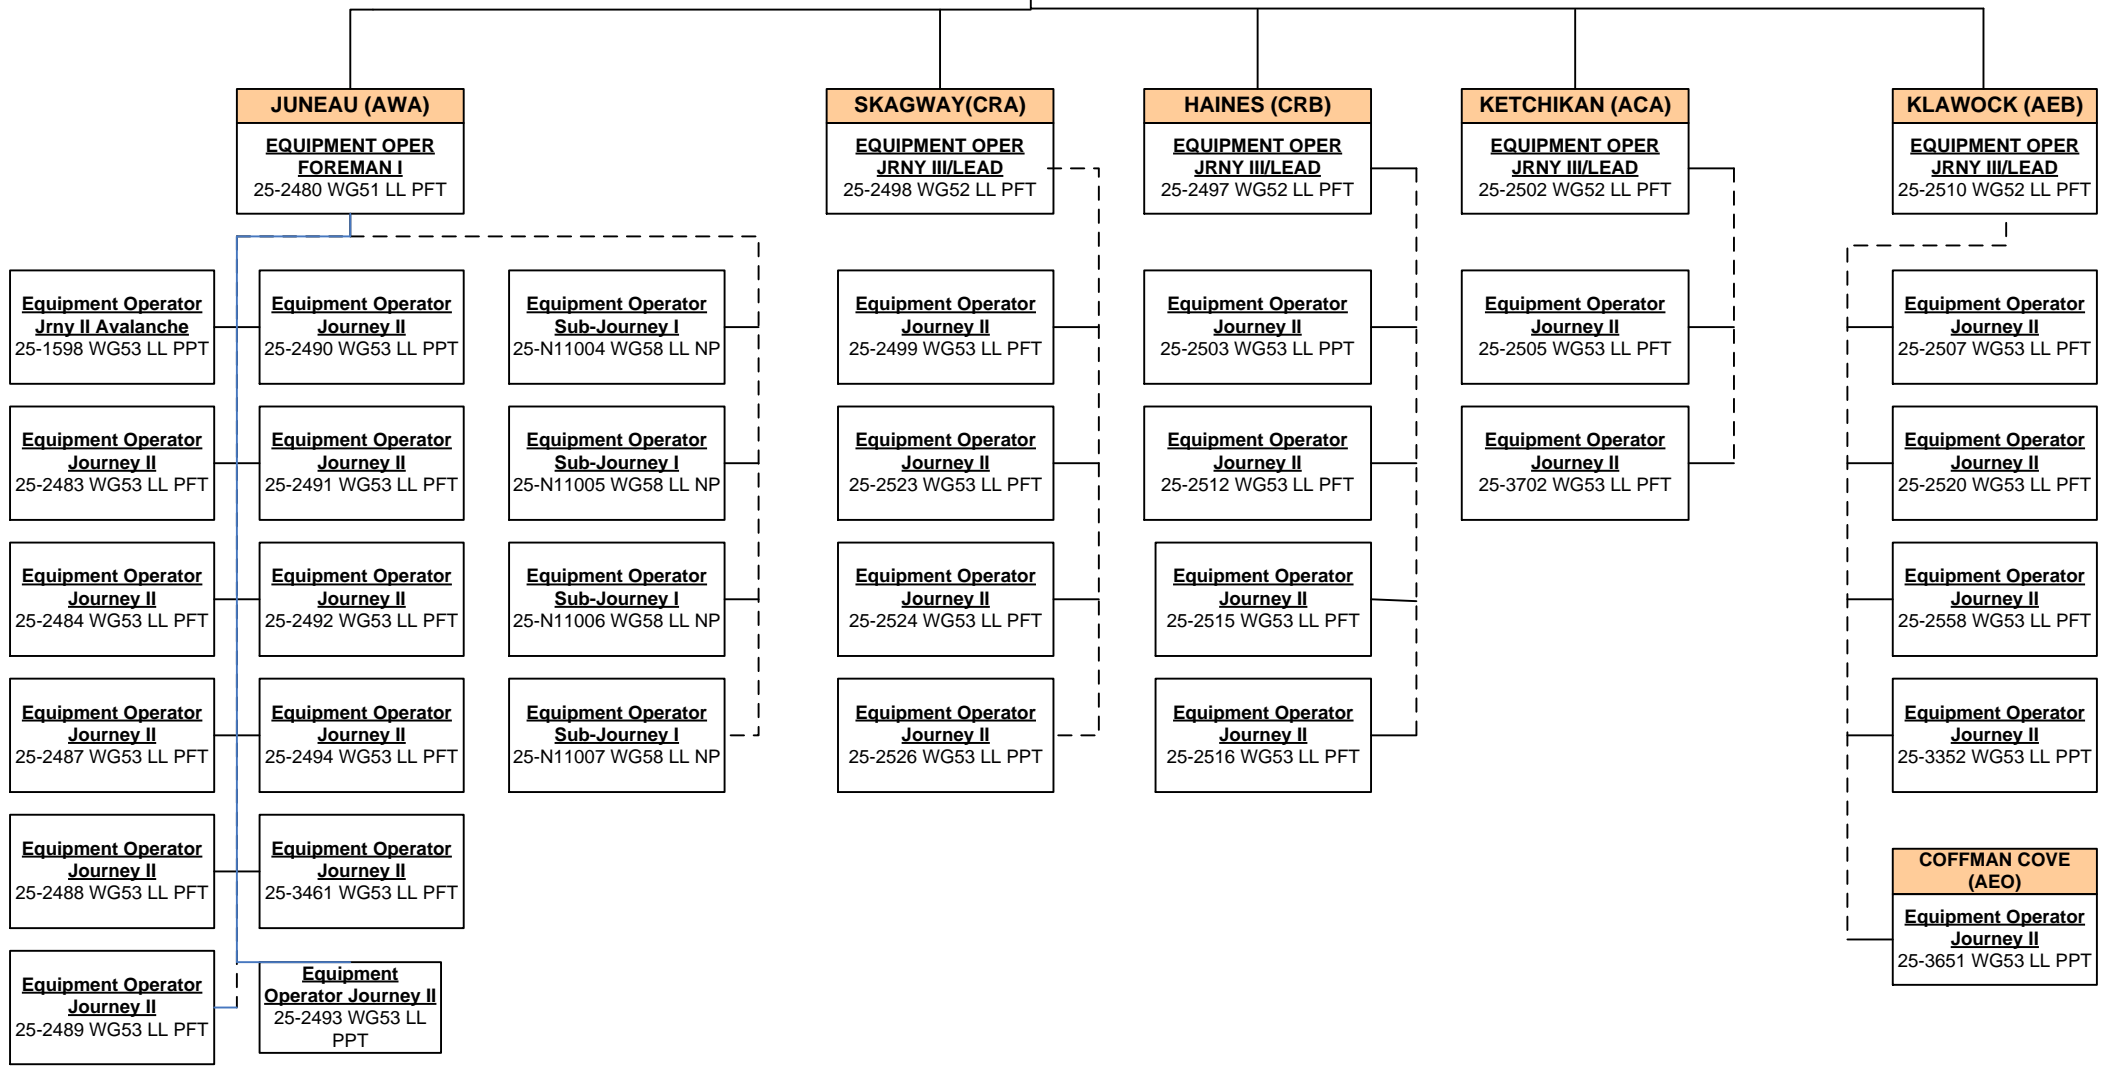

Department of Transportation and Public Facilities
 RDU: Highways, Aviation and Facilities
 Southcoast Region Highways and Aviation (603)
 Southeast District
 FY18 Governor's Budget
 103 Positions: 91 PFT, 8 PPT, 4 NP

PCN 25-1374 is budgeted in Southcoast
 Region Support Services

All positions are located in Juneau unless
 otherwise labeled.

Department of Transportation and Public Facilities
 RDU: Highways, Aviation and Facilities
 Southcoast Region Highways and Aviation (603)
 Southeast District
 FY18 Governor's Budget
 103 Positions: 91 PFT, 8 PPT, 4 NP

Division Director
 25-1374 R27 PX PFT
 Juneau (AWA)

Maintenance & Operations Superintendent
 25-1753 R21 SS PFT
 Juneau (AWA)

Department of Transportation and Public Facilities
 RDU: Highways, Aviation and Facilities
 Southcoast Region Highways and Aviation (603)
 Southeast District
 FY18 Governor's Budget
 103 Positions: 91 PFT, 8 PPT, 4 NP