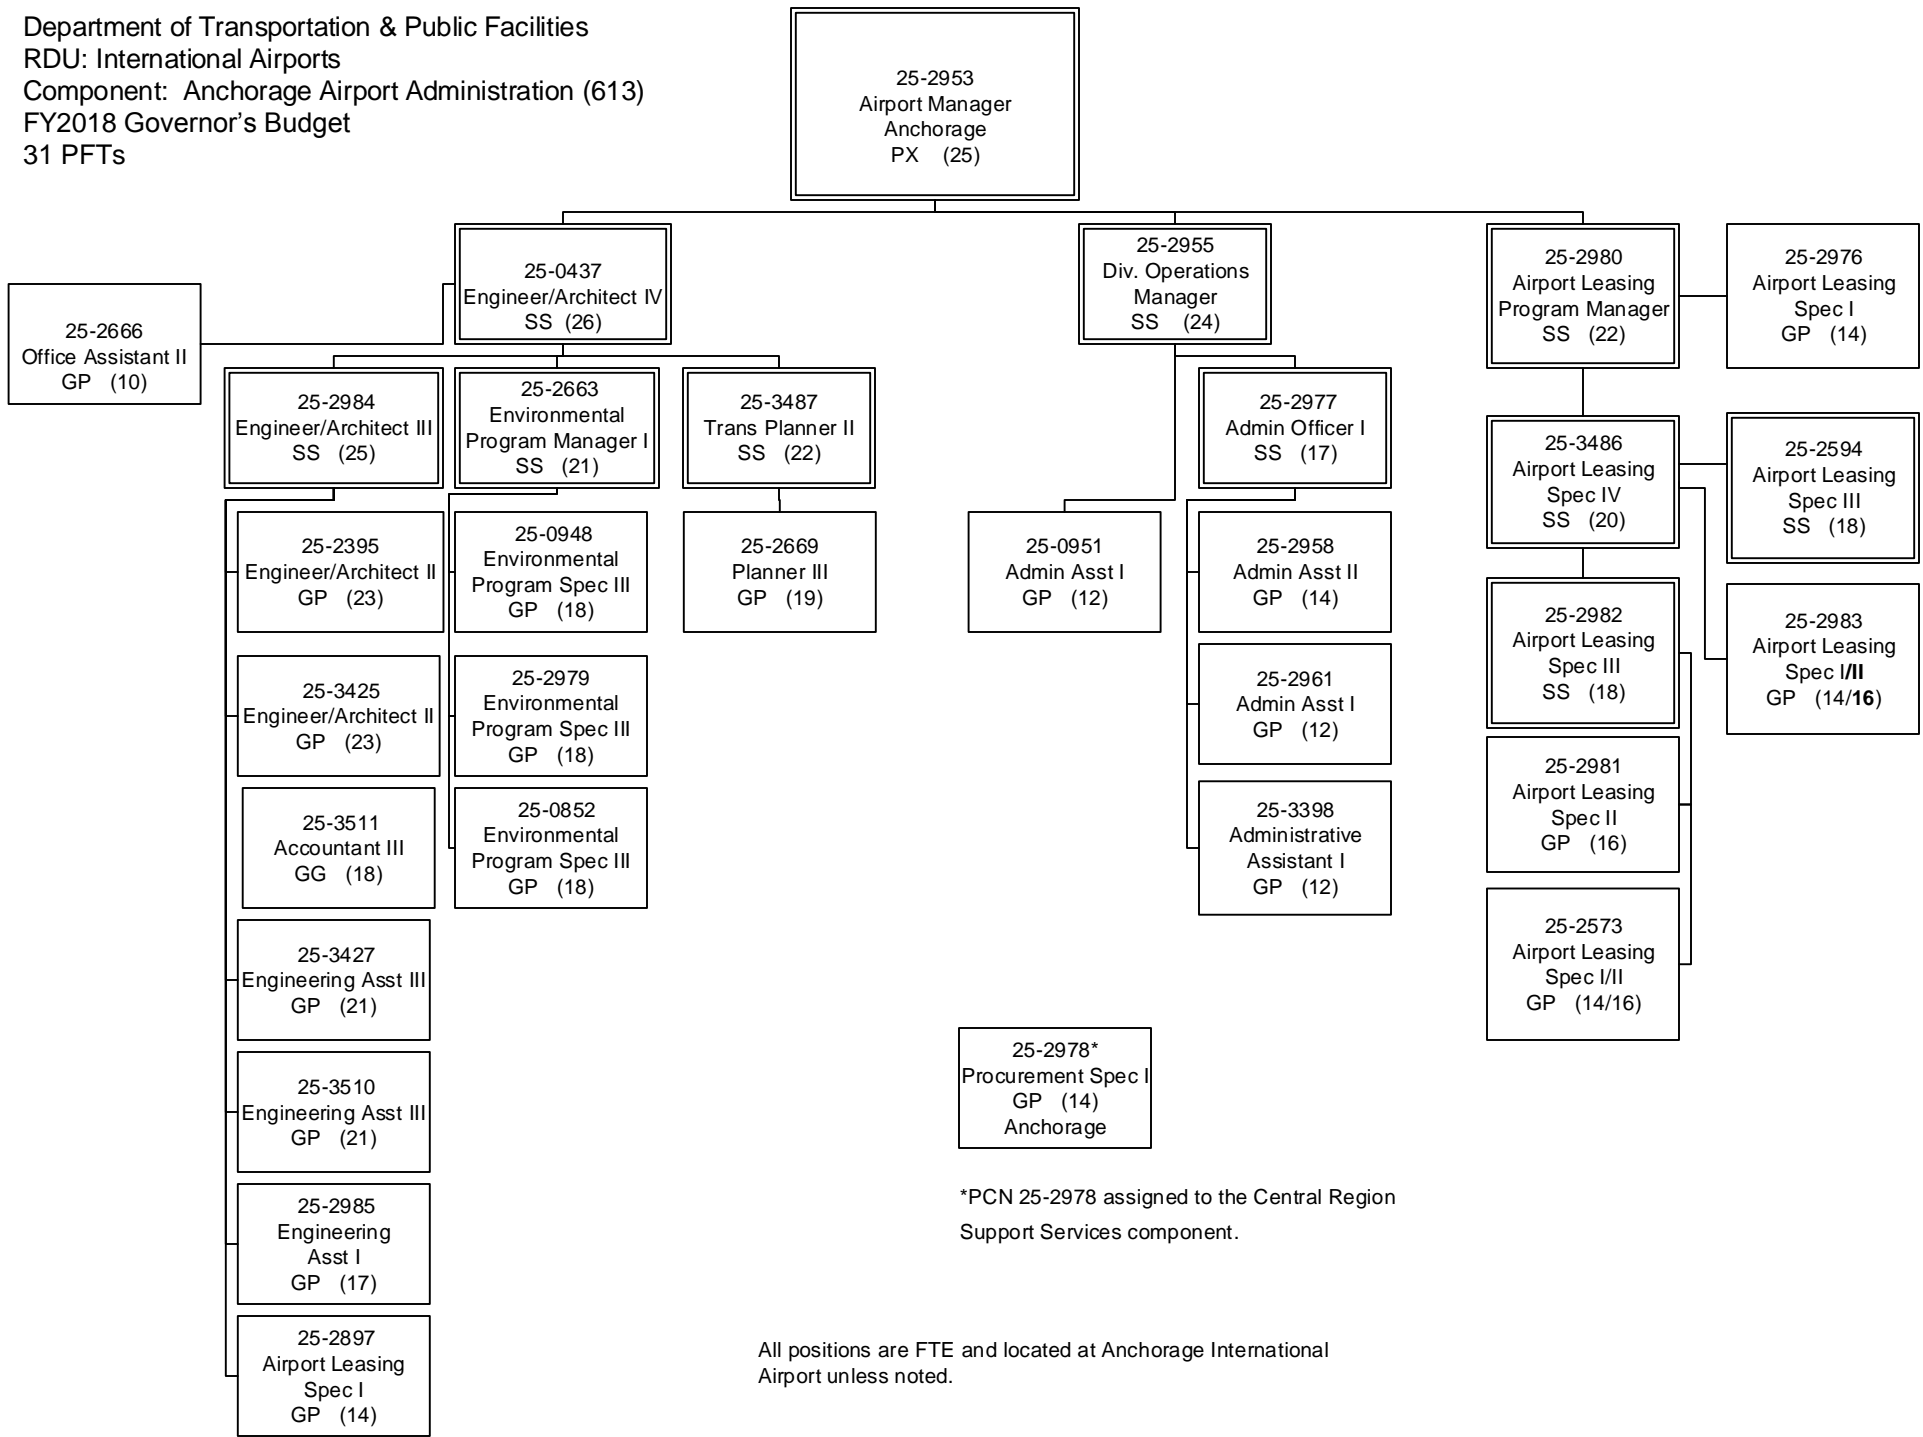

Department of Transportation & Public Facilities
 RDU: International Airports
 Component: Anchorage Airport Administration (613)
 FY2018 Governor's Budget
 31 PFTs

*PCN 25-2978 assigned to the Central Region Support Services component.

All positions are FTE and located at Anchorage International Airport unless noted.