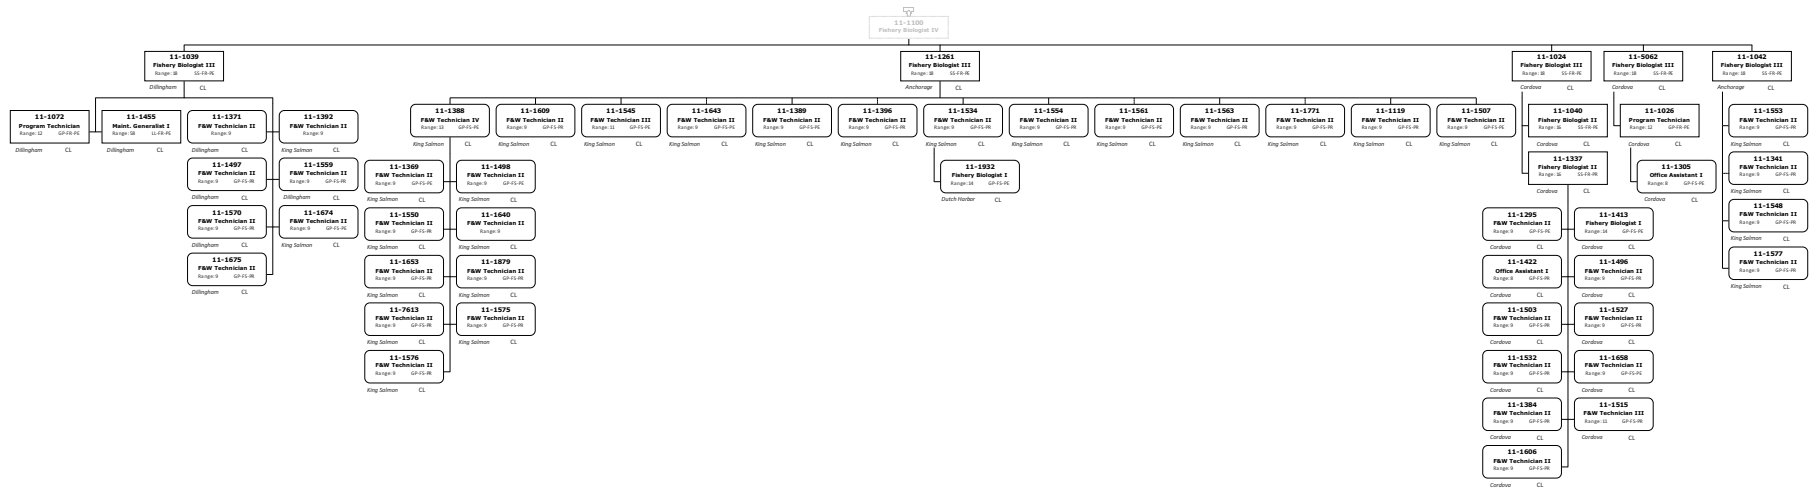

Division of Commercial Fisheries

2168 - Central Region Fish Management

Division of Commercial Fisheries 2168 - Central Region Fish Management

Permanent Full-time
 Permanent Part-Time & Seasonal

Division of Commercial Fisheries

2168 - Central Region Fish Management

Permanent Full-time
 Permanent Part-Time & Seasonal

Division of Commercial Fisheries

2168 - Central Region Fish Management

Permanent Full-time
 Permanent Part-Time & Seasonal

Division of Commercial Fisheries
2168 - Central Region Fish Management

Division of Commercial Fisheries
2168 - Central Region Fish Management