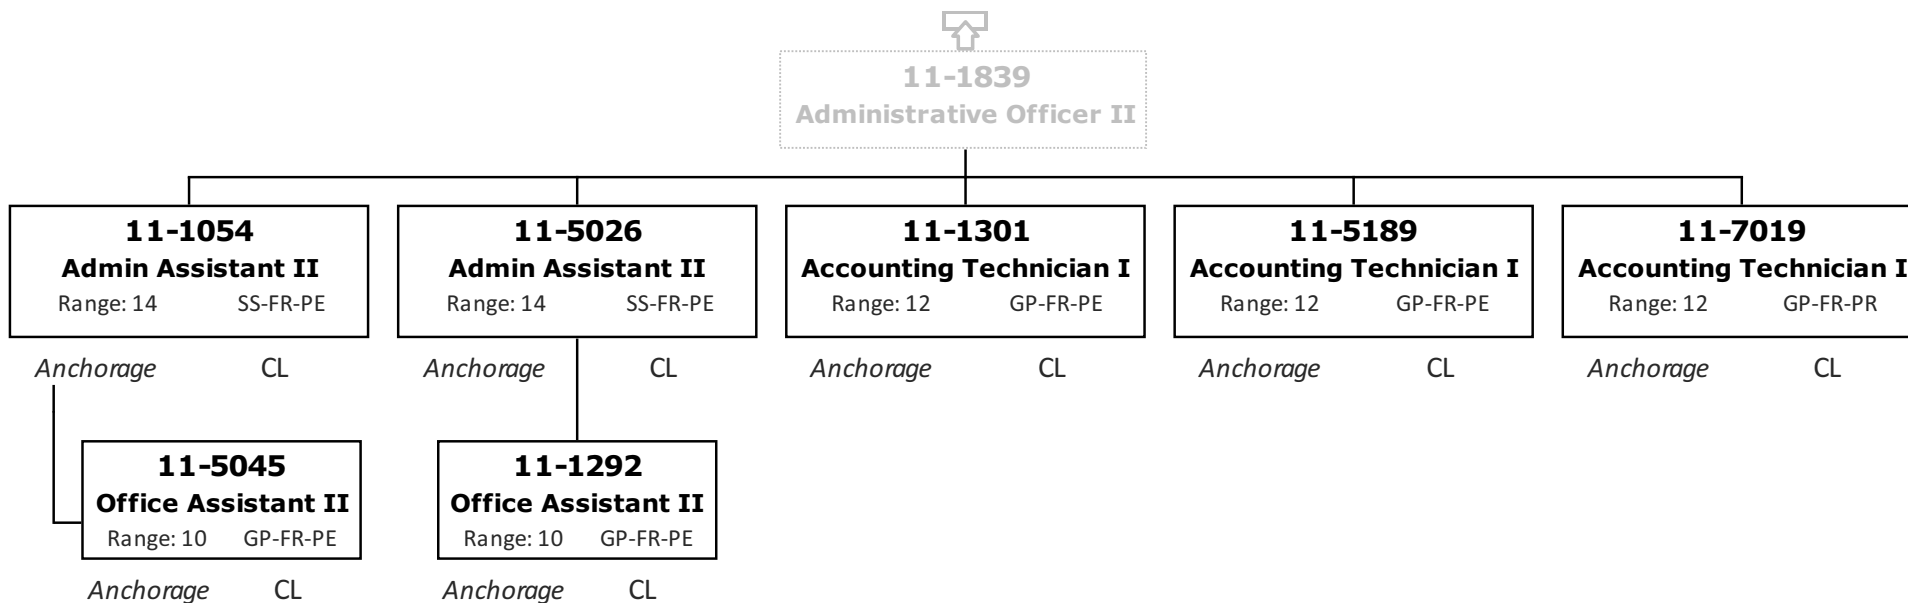

Division of Commercial Fisheries
2168 - Central Region Fish Management