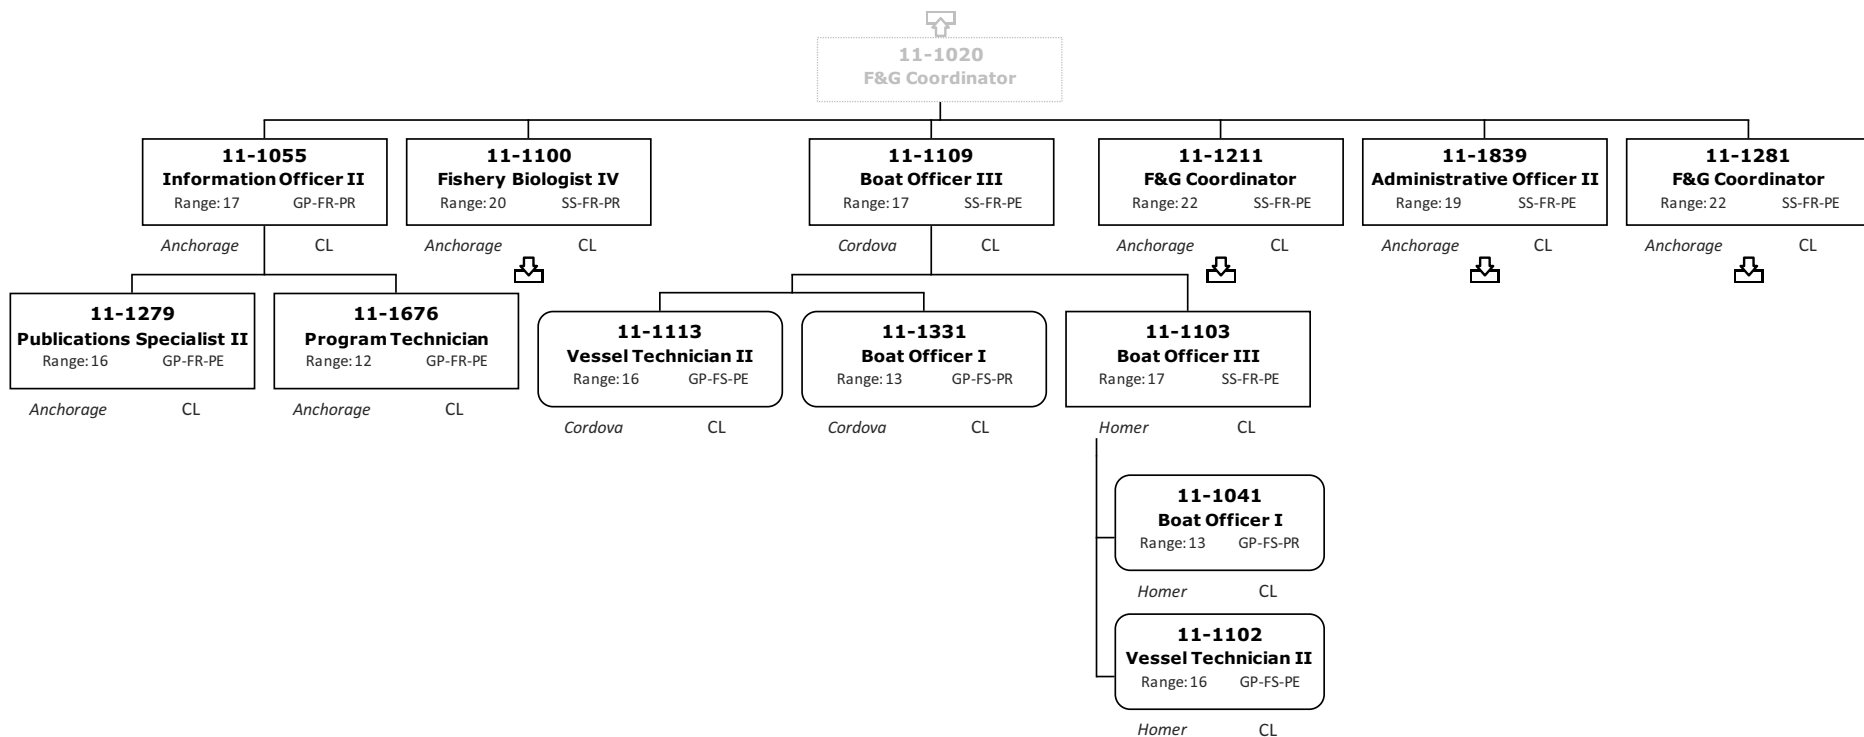

Division of Commercial Fisheries

2168 - Central Region Fish Management

Division of Commercial Fisheries 2168 - Central Region Fish Management

Permanent Full-time
 Permanent Part-Time & Seasonal

Division of Commercial Fisheries

2168 - Central Region Fish Management

Permanent Full-time
 Permanent Part-Time & Seasonal

Division of Commercial Fisheries

2168 - Central Region Fish Management

Permanent Full-time
 Permanent Part-Time & Seasonal