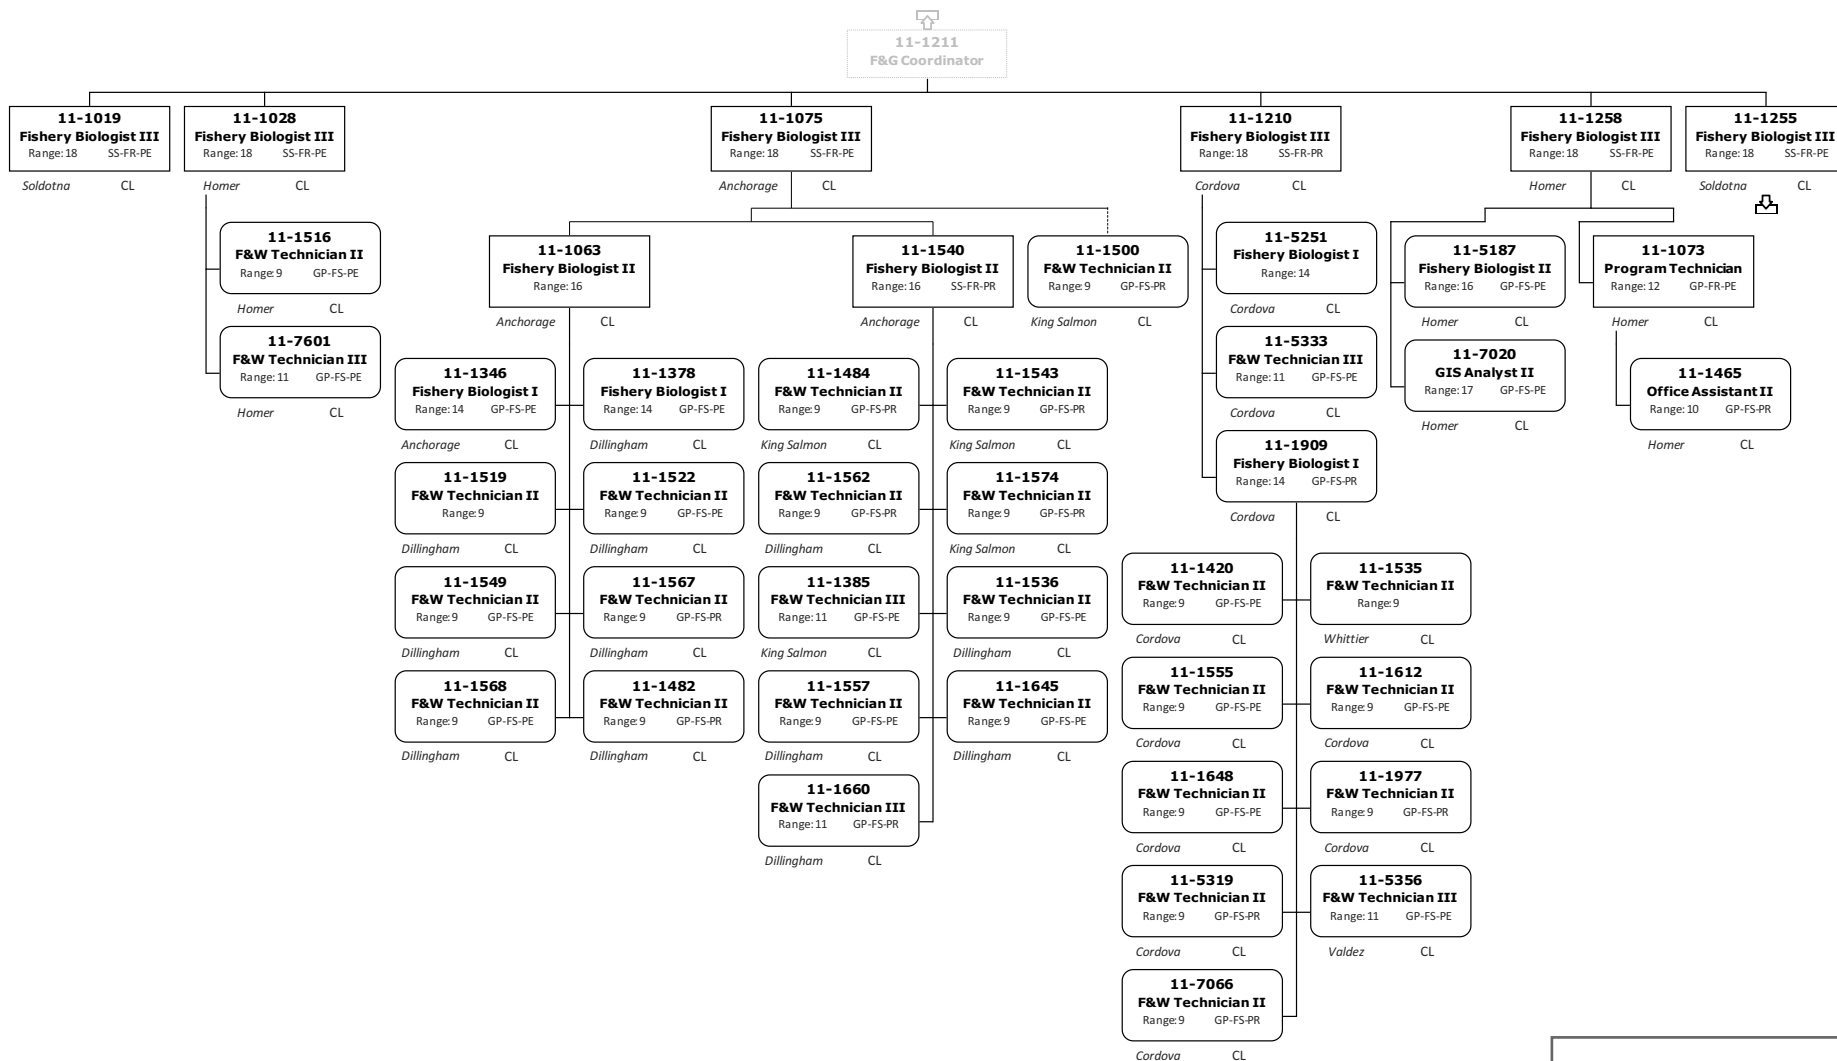

Division of Commercial Fisheries

2168 - Central Region Fish Management

Division of Commercial Fisheries 2168 - Central Region Fish Management

Permanent Full-time
 Permanent Part-Time & Seasonal

Division of Commercial Fisheries

2168 - Central Region Fish Management

Permanent Full-time
 Permanent Part-Time & Seasonal

Division of Commercial Fisheries

2168 - Central Region Fish Management

Permanent Full-time
 Permanent Part-Time & Seasonal

Division of Commercial Fisheries
2168 - Central Region Fish Management

Division of Commercial Fisheries
2168 - Central Region Fish Management