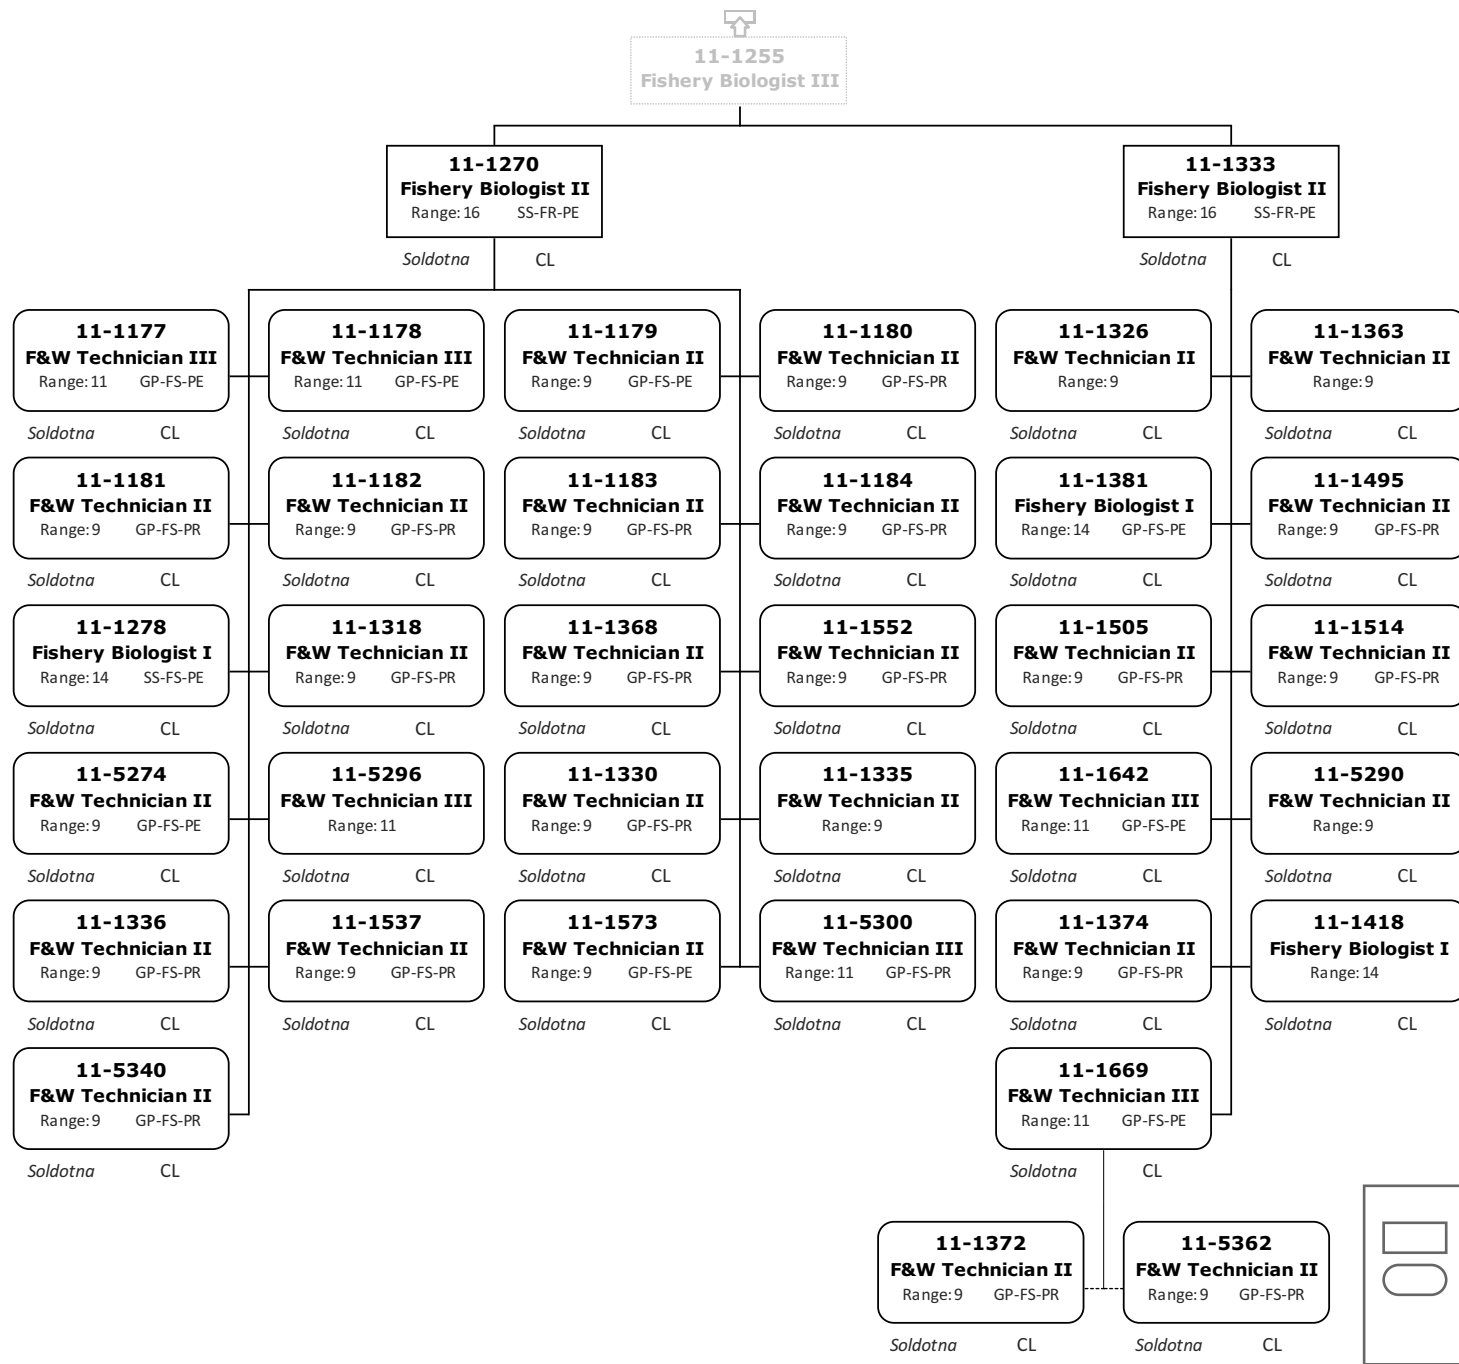

Division of Commercial Fisheries

2168 - Central Region Fish Management

Division of Commercial Fisheries 2168 - Central Region Fish Management

Permanent Full-time
 Permanent Part-Time & Seasonal

Division of Commercial Fisheries

2168 - Central Region Fish Management

Permanent Full-time
 Permanent Part-Time & Seasonal

Division of Commercial Fisheries

2168 - Central Region Fish Management

Permanent Full-time
 Permanent Part-Time & Seasonal