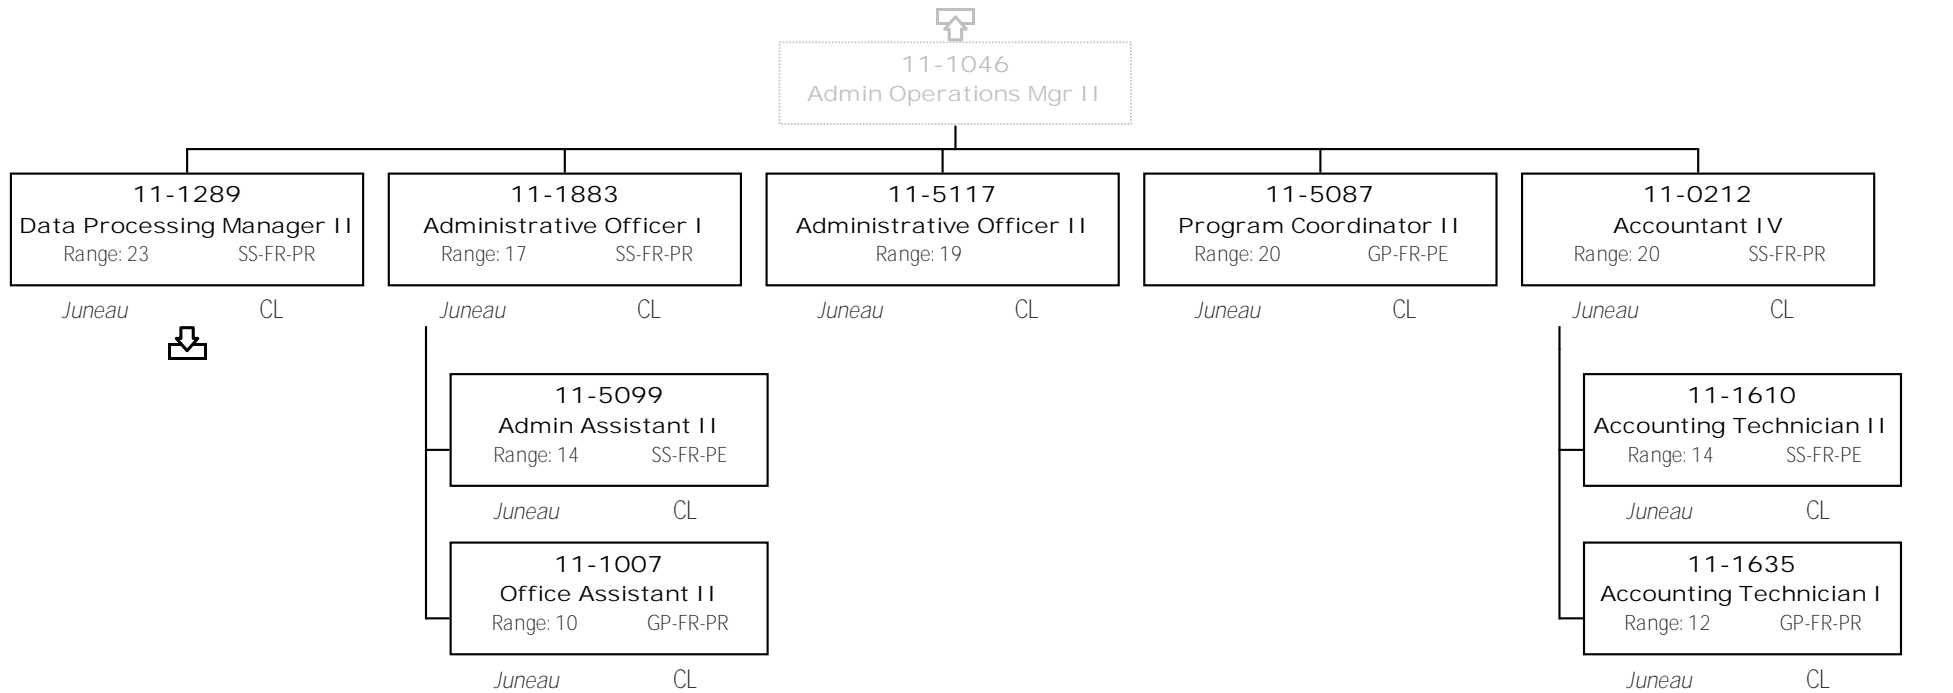

Division of Commercial Fisheries  
2171 - Statewide Fish Management

# Division of Commercial Fisheries 2171 - Statewide Fish Management

Division of Commercial Fisheries  
2171 - Statewide Fish Management