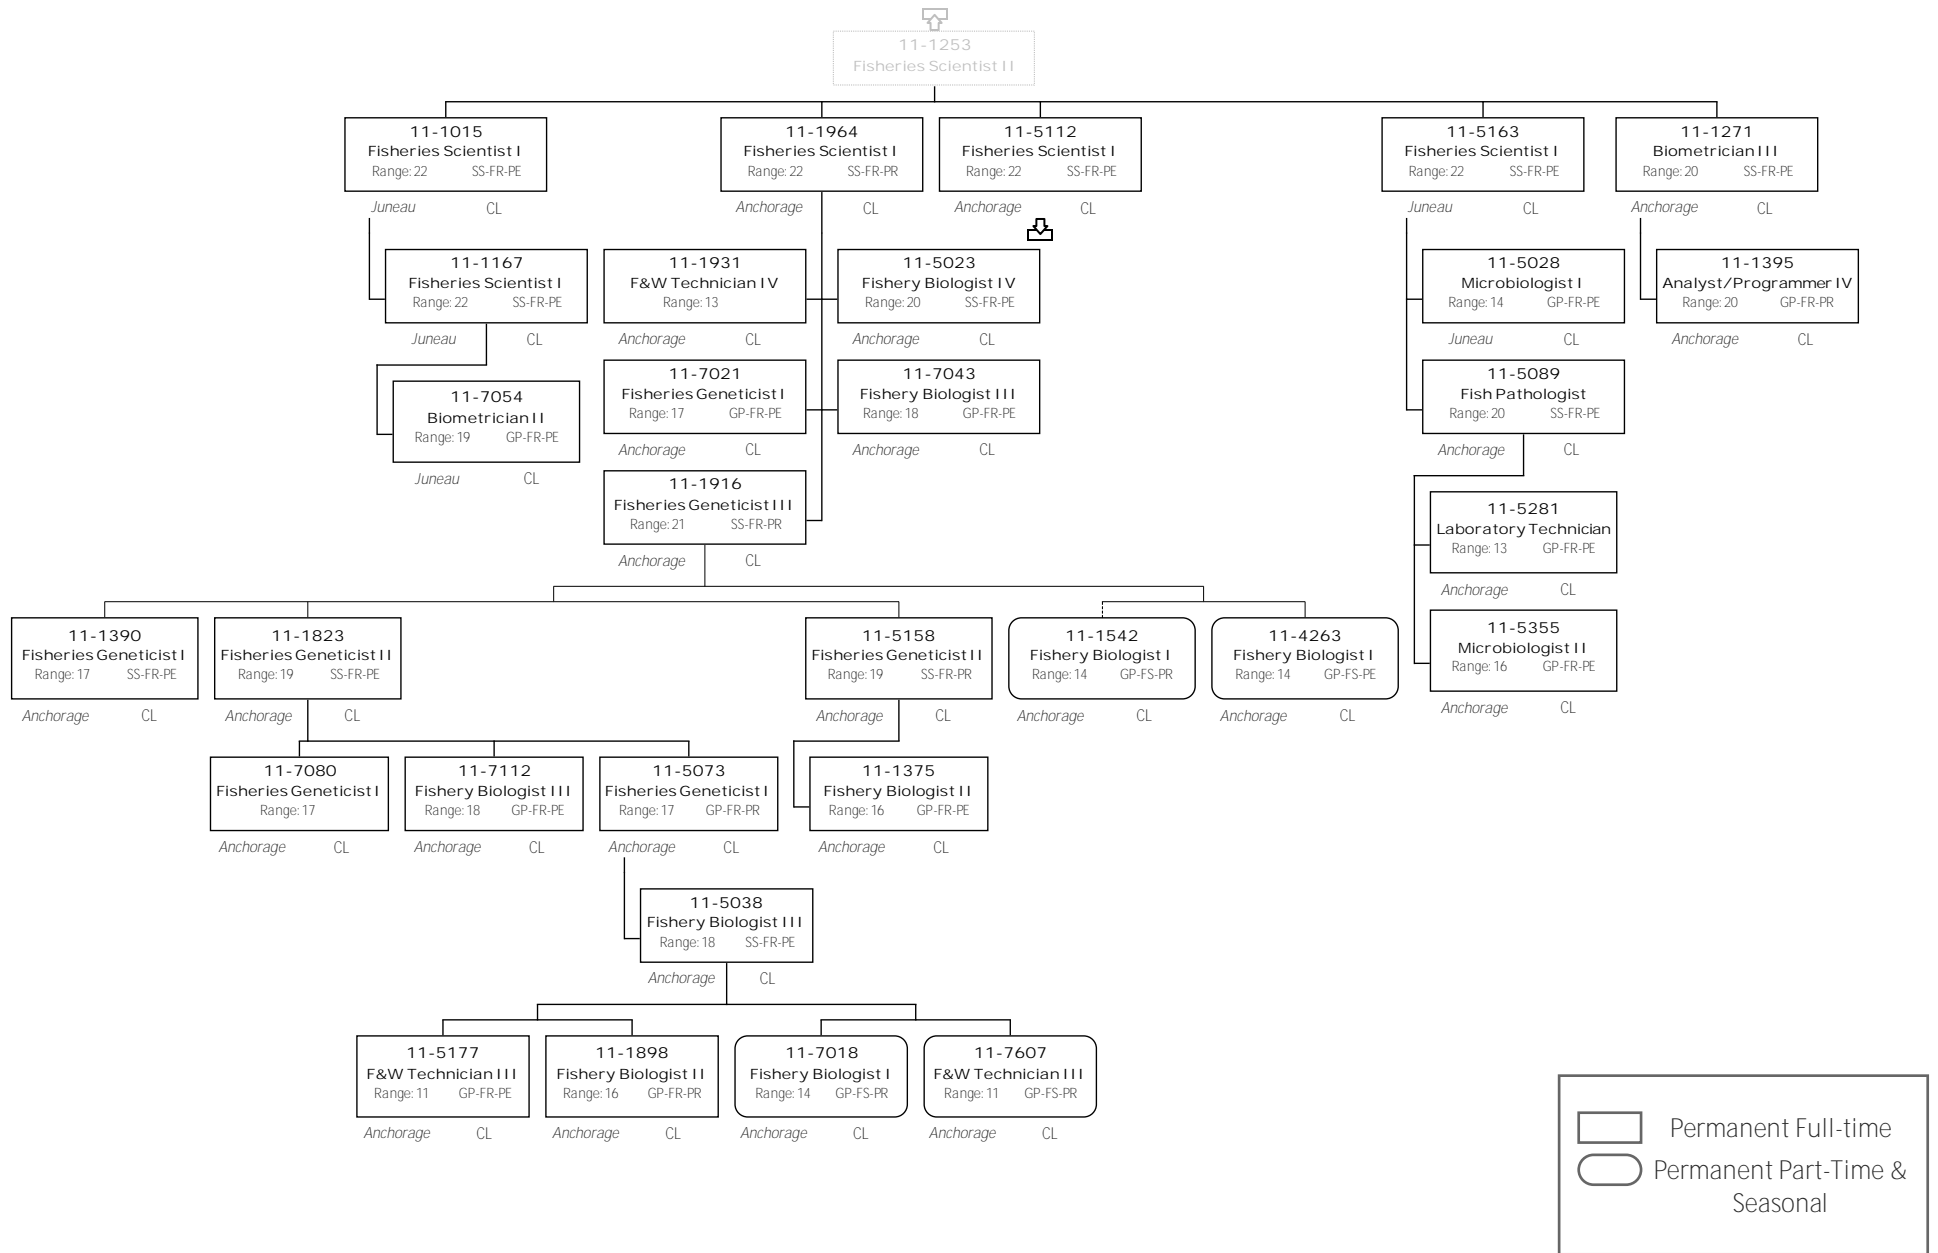

Division of Commercial Fisheries 2171 - Statewide Fish Management