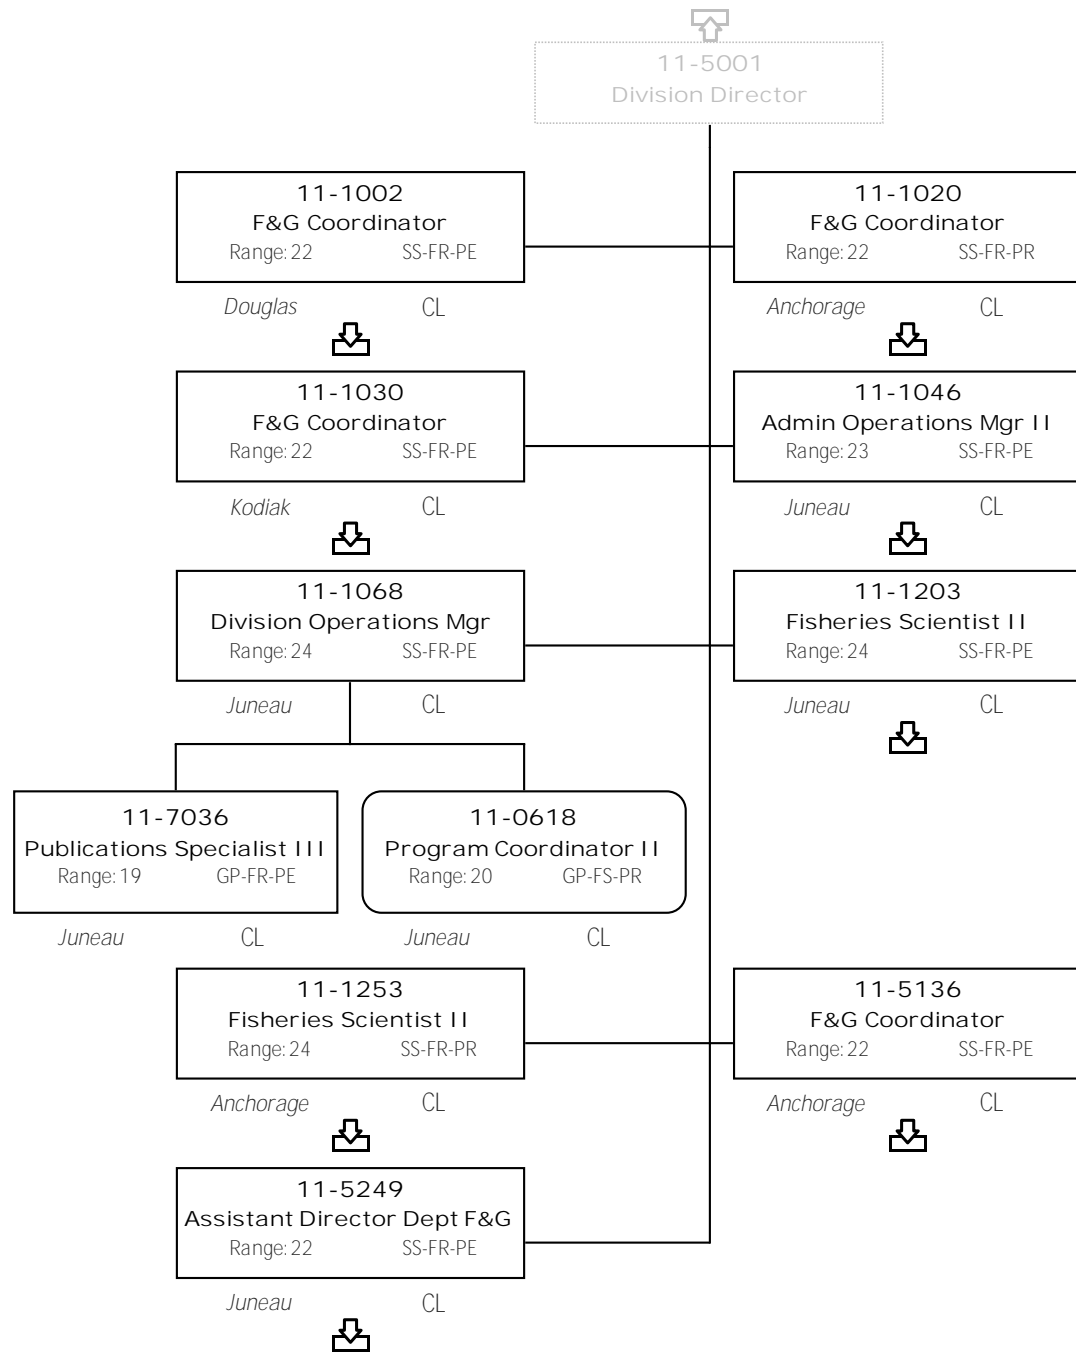

Division of Commercial Fisheries  
2171 - Statewide Fish Management

# Division of Commercial Fisheries 2171 - Statewide Fish Management

Division of Commercial Fisheries  
2171 - Statewide Fish Management