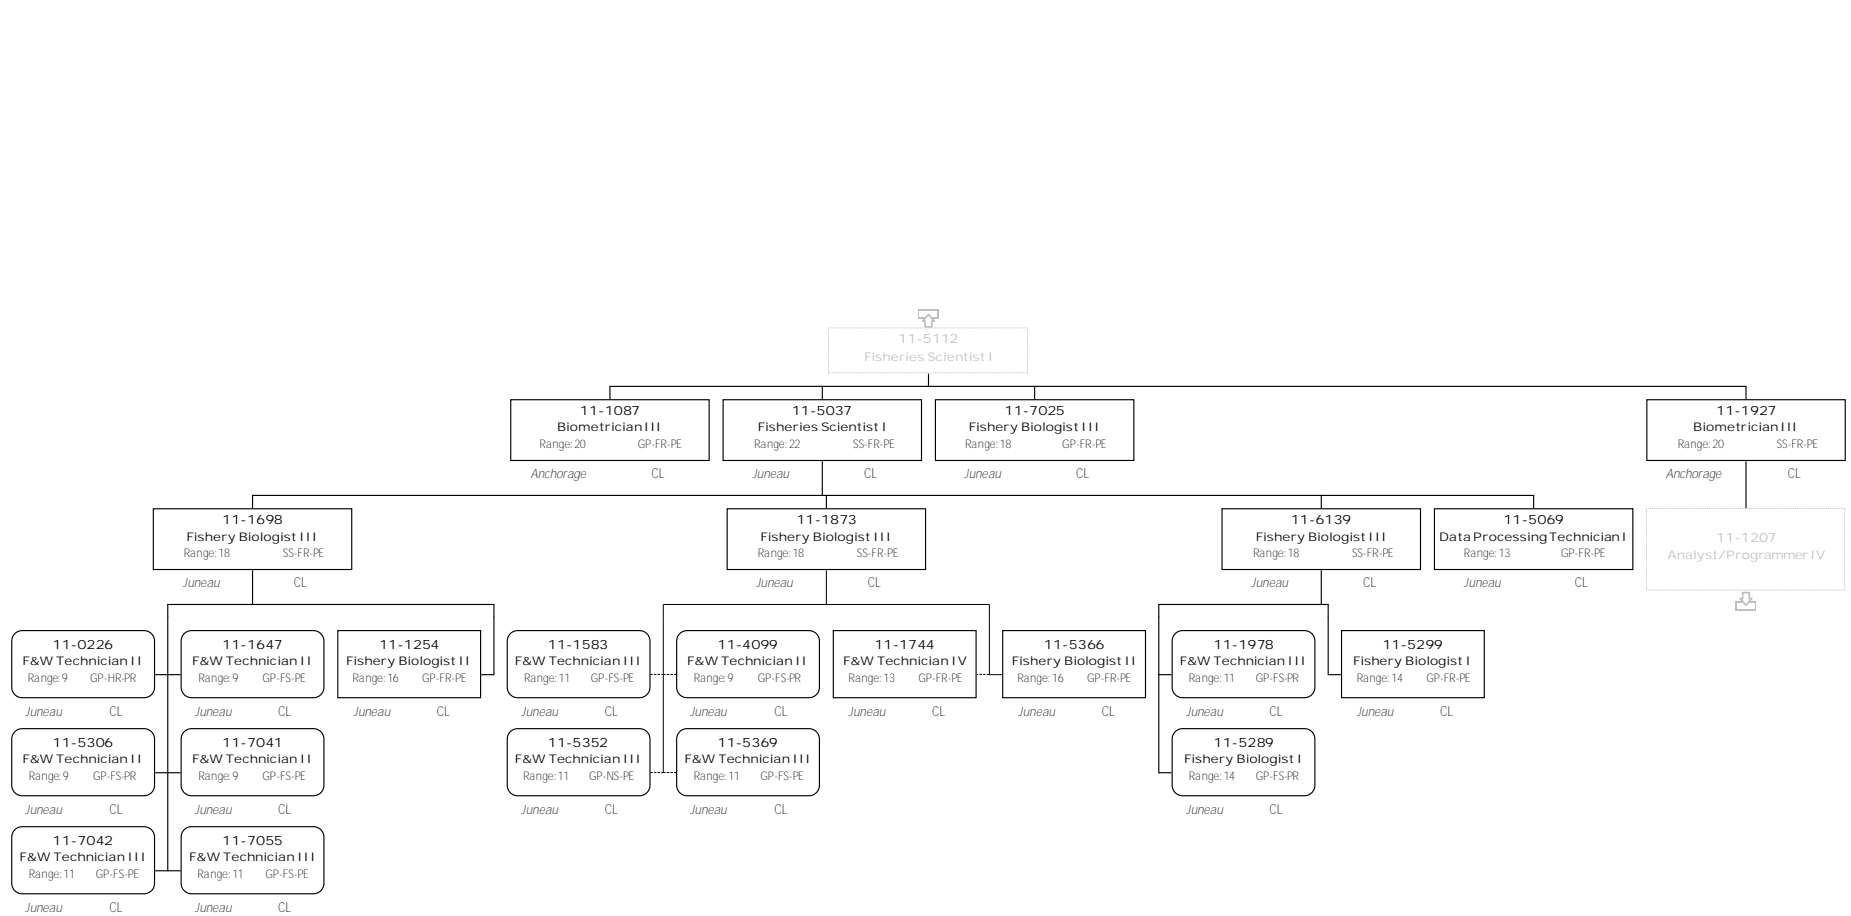

Division of Commercial Fisheries 2171 - Statewide Fish Management