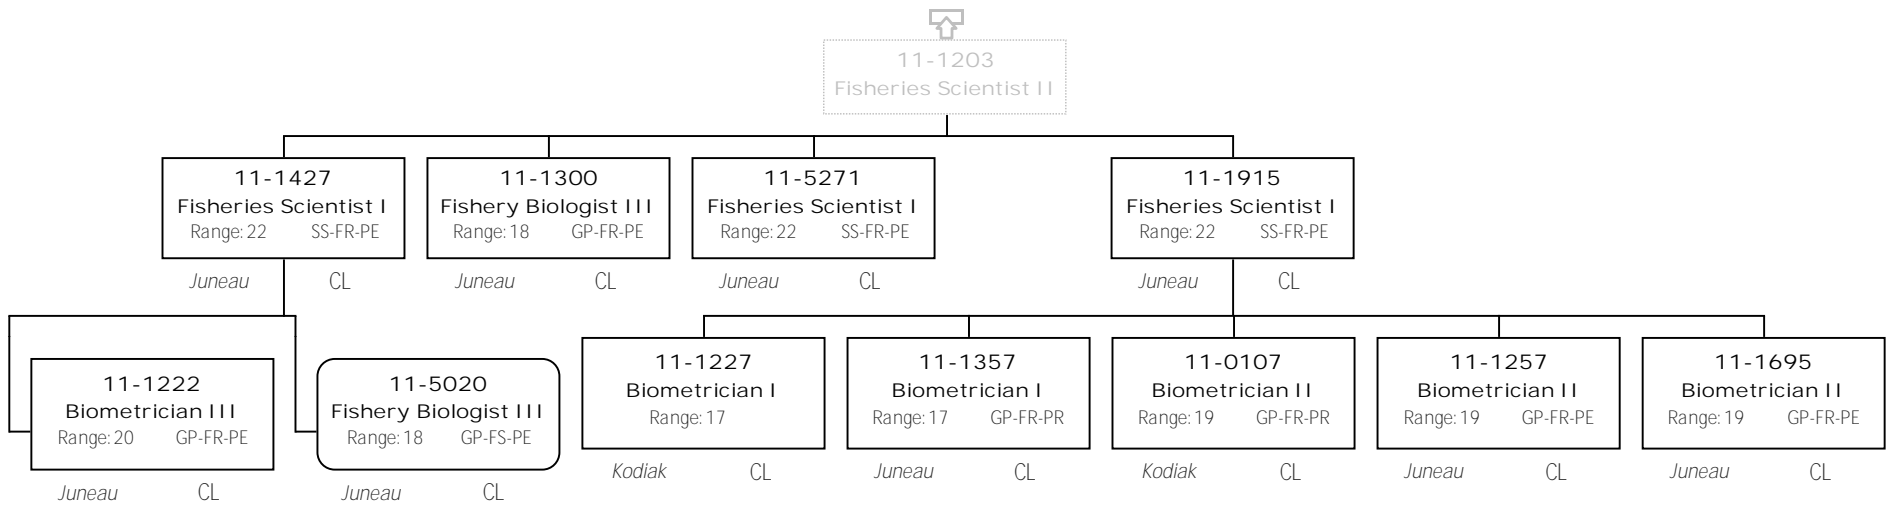

Division of Commercial Fisheries  
2171 - Statewide Fish Management

# Division of Commercial Fisheries 2171 - Statewide Fish Management

Division of Commercial Fisheries  
2171 - Statewide Fish Management

# Division of Commercial Fisheries 2171 - Statewide Fisheries Management

Division of Commercial Fisheries  
2171 - Statewide Fish Management