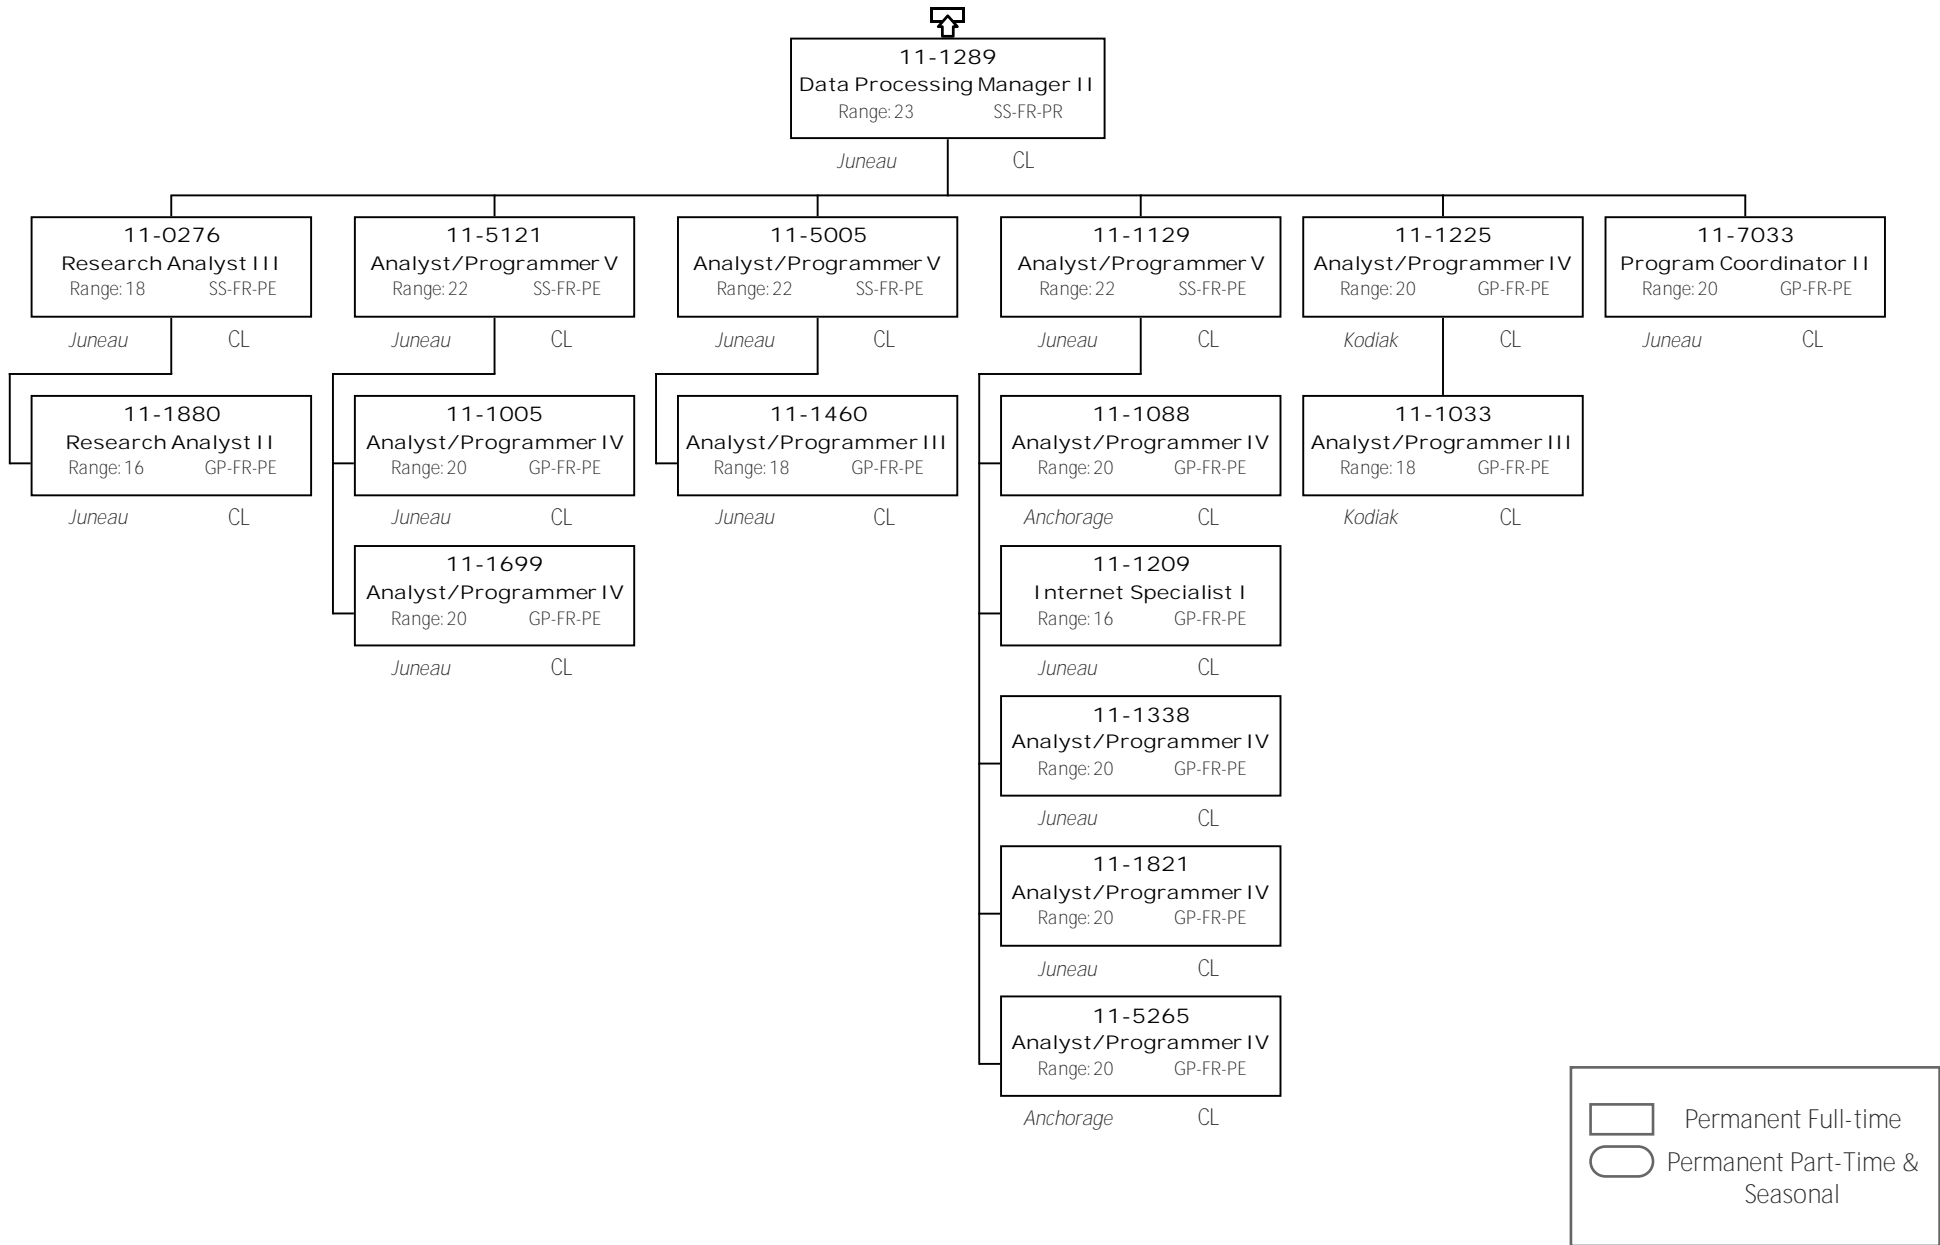

Division of Commercial Fisheries 2171 - Statewide Fisheries Management