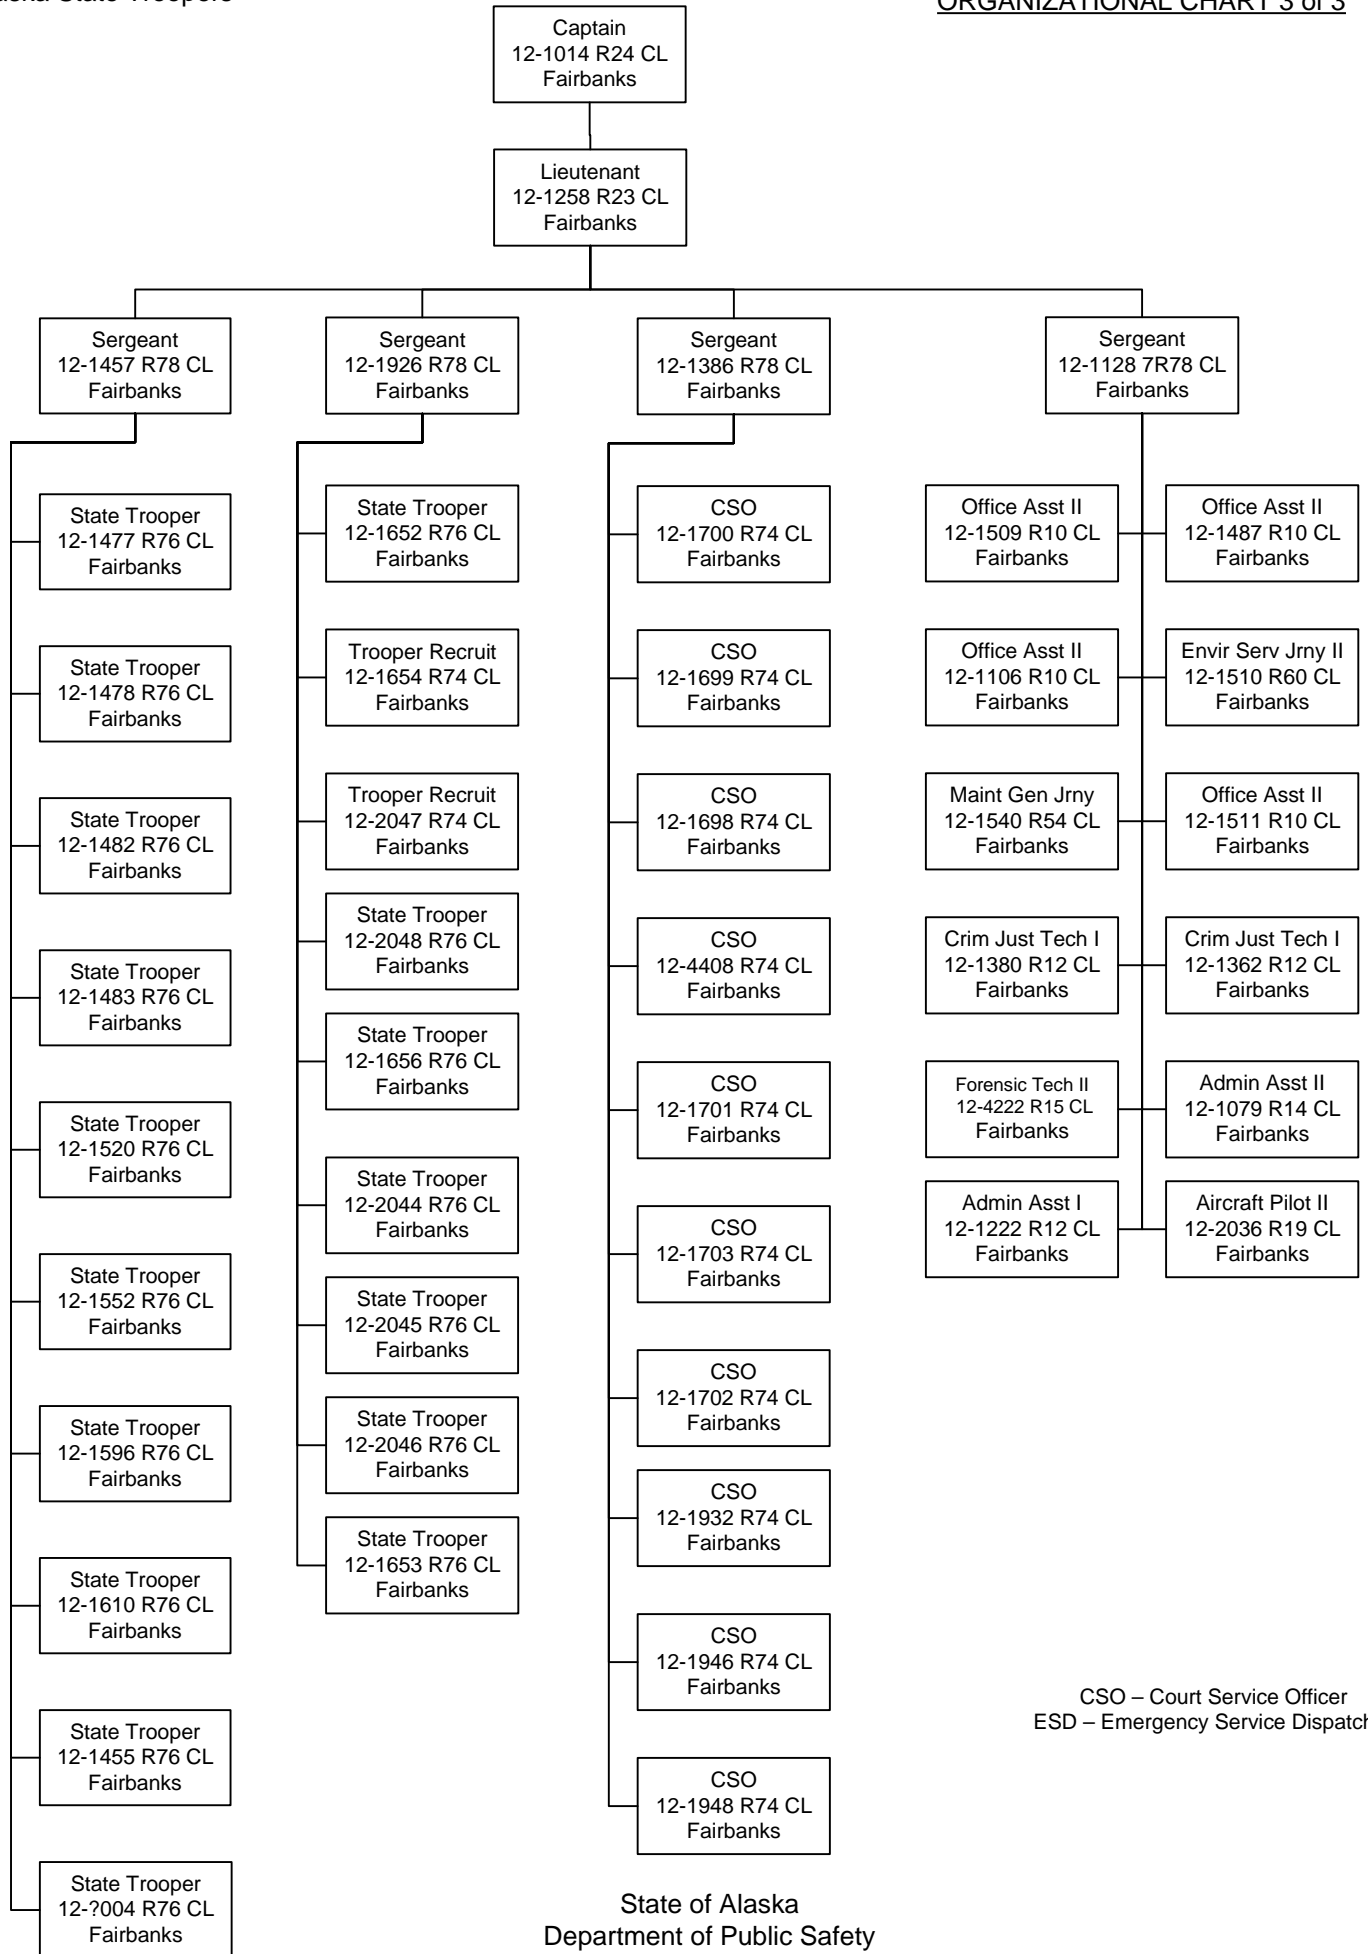

CSO – Court Service Officer
ESD – Emergency Service Dispatcher

SPLIT
FUNDED

CSO – Court Service Officer
 ESD – Emergency Service Dispatcher

CSO – Court Service Officer
 ESD – Emergency Service Dispatcher

Component - Alaska State Trooper Detachments (2325)
 RDU: Alaska State Troopers

E DETACHMENT
ORGANIZATIONAL CHART

CSO – Court Service Officer
 ESD – Emergency Service Dispatcher