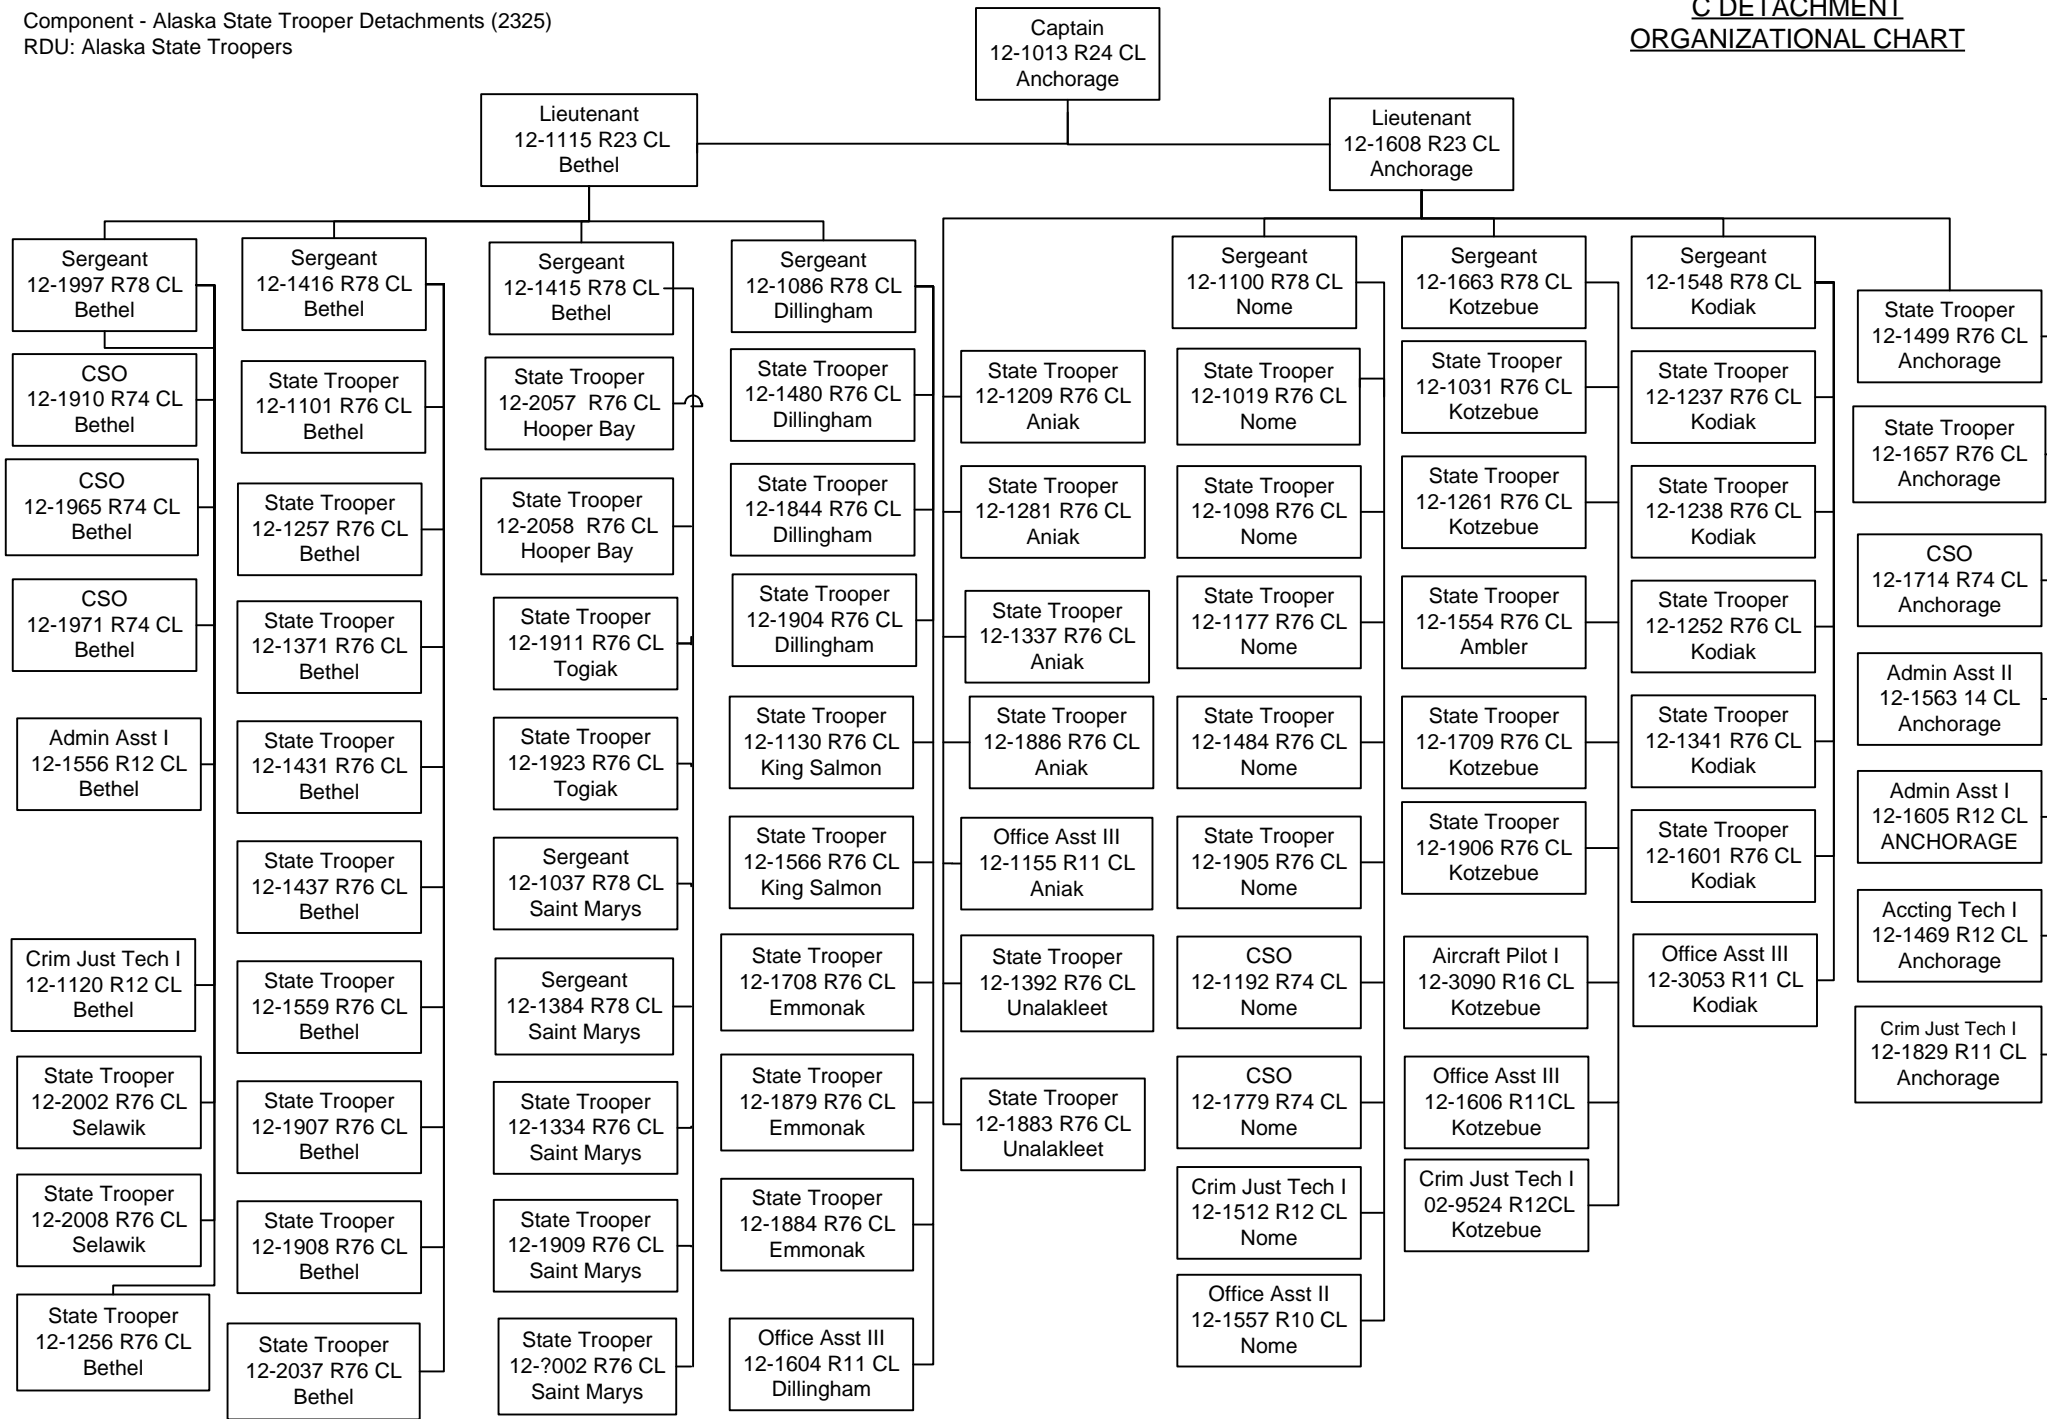

CSO – Court Service Officer
ESD – Emergency Service Dispatcher

SPLIT
FUNDED

CSO – Court Service Officer
 ESD – Emergency Service Dispatcher

CSO – Court Service Officer
 ESD – Emergency Service Dispatcher

Component - Alaska State Trooper Detachments (2325)
 RDU: Alaska State Troopers

E DETACHMENT
ORGANIZATIONAL CHART

CSO – Court Service Officer
 ESD – Emergency Service Dispatcher