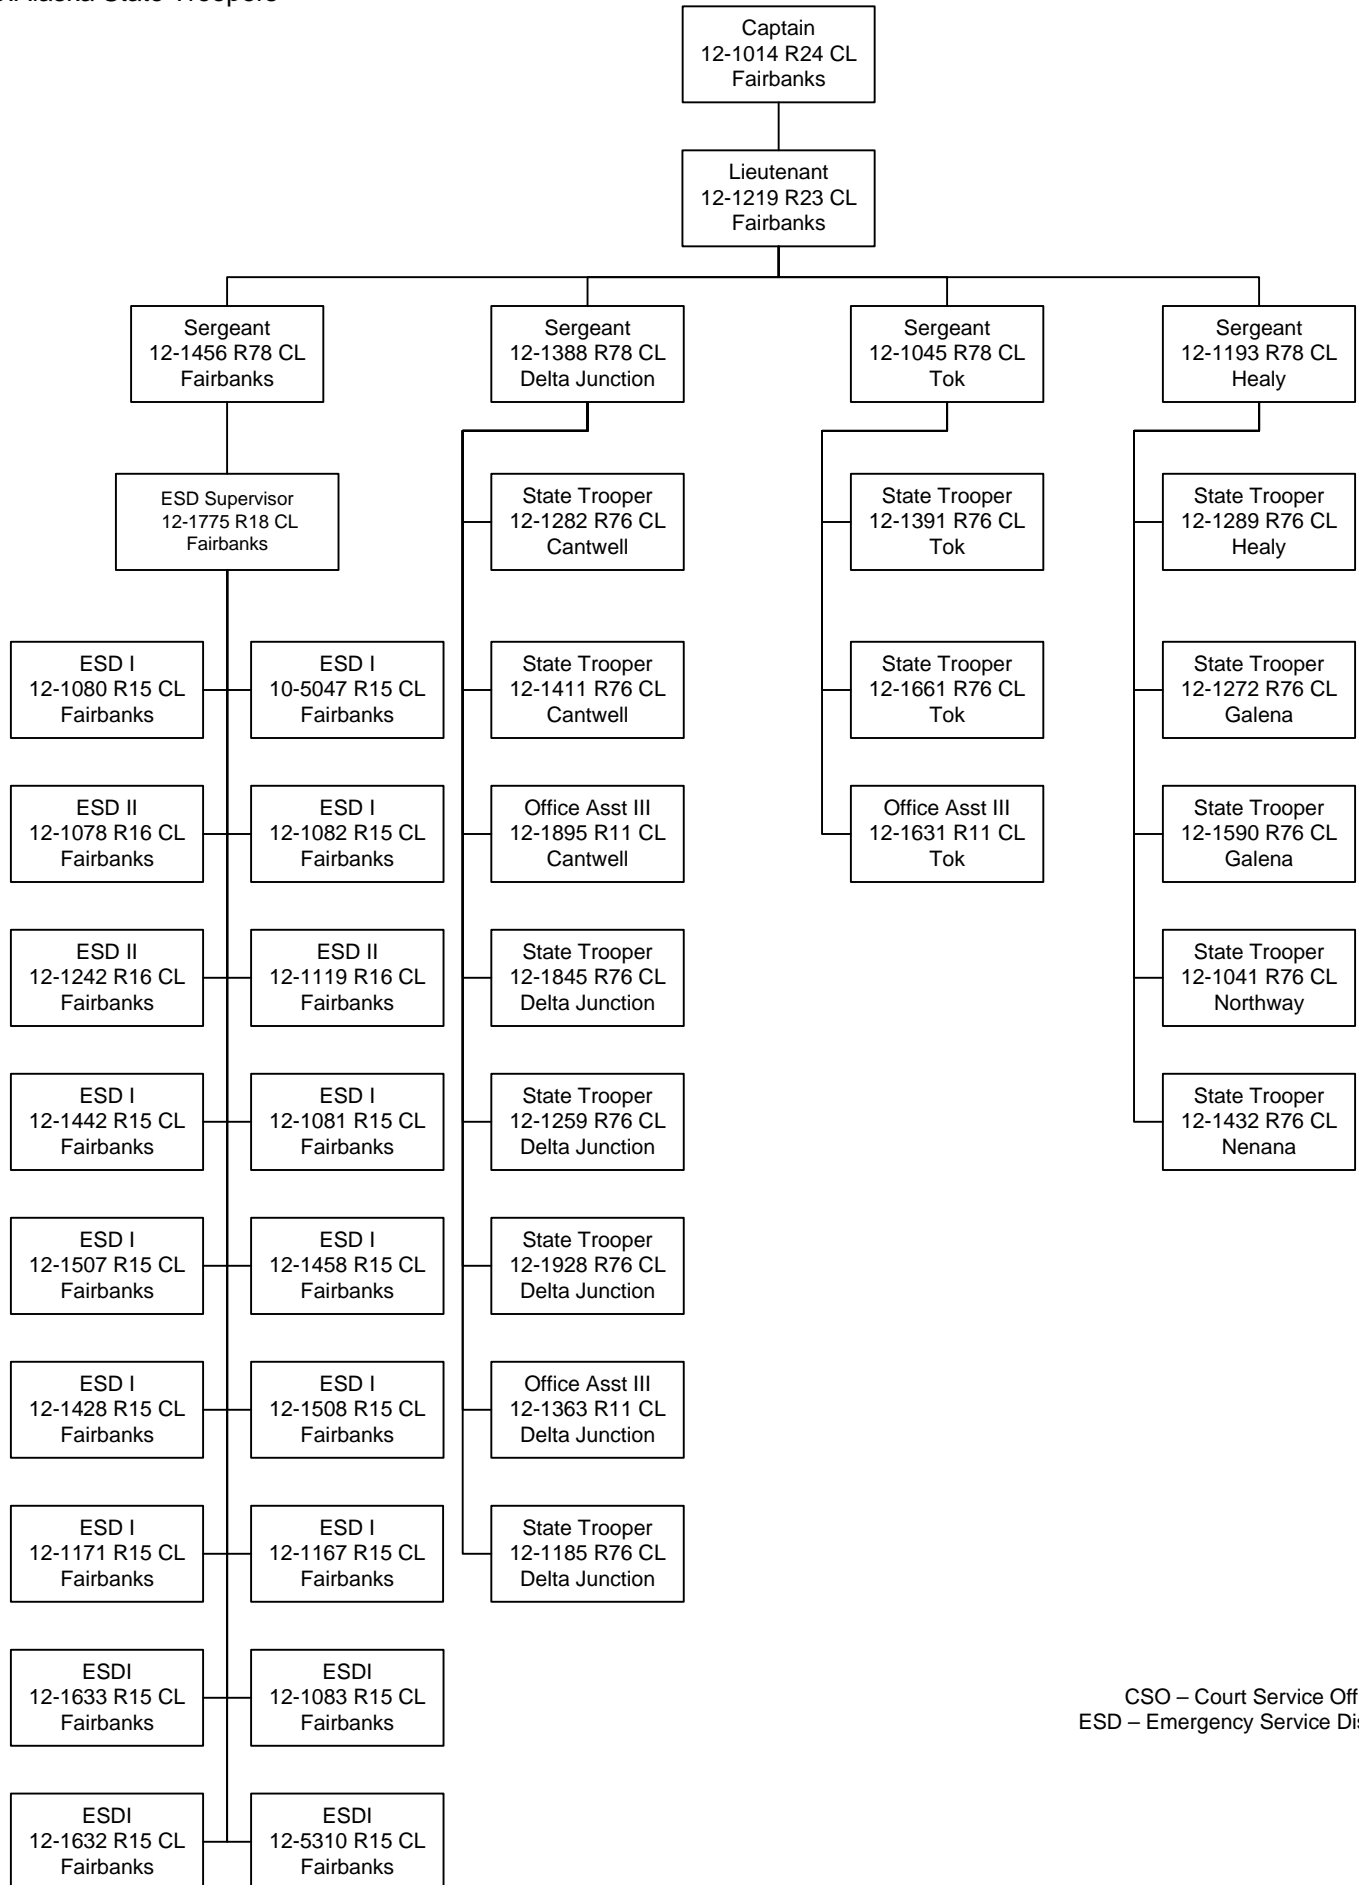

CSO – Court Service Officer
ESD – Emergency Service Dispatcher

SPLIT
FUNDED

CSO – Court Service Officer
 ESD – Emergency Service Dispatcher

CSO – Court Service Officer
 ESD – Emergency Service Dispatcher

Component - Alaska State Trooper Detachments (2325)
 RDU: Alaska State Troopers

E DETACHMENT
ORGANIZATIONAL CHART

CSO – Court Service Officer
 ESD – Emergency Service Dispatcher