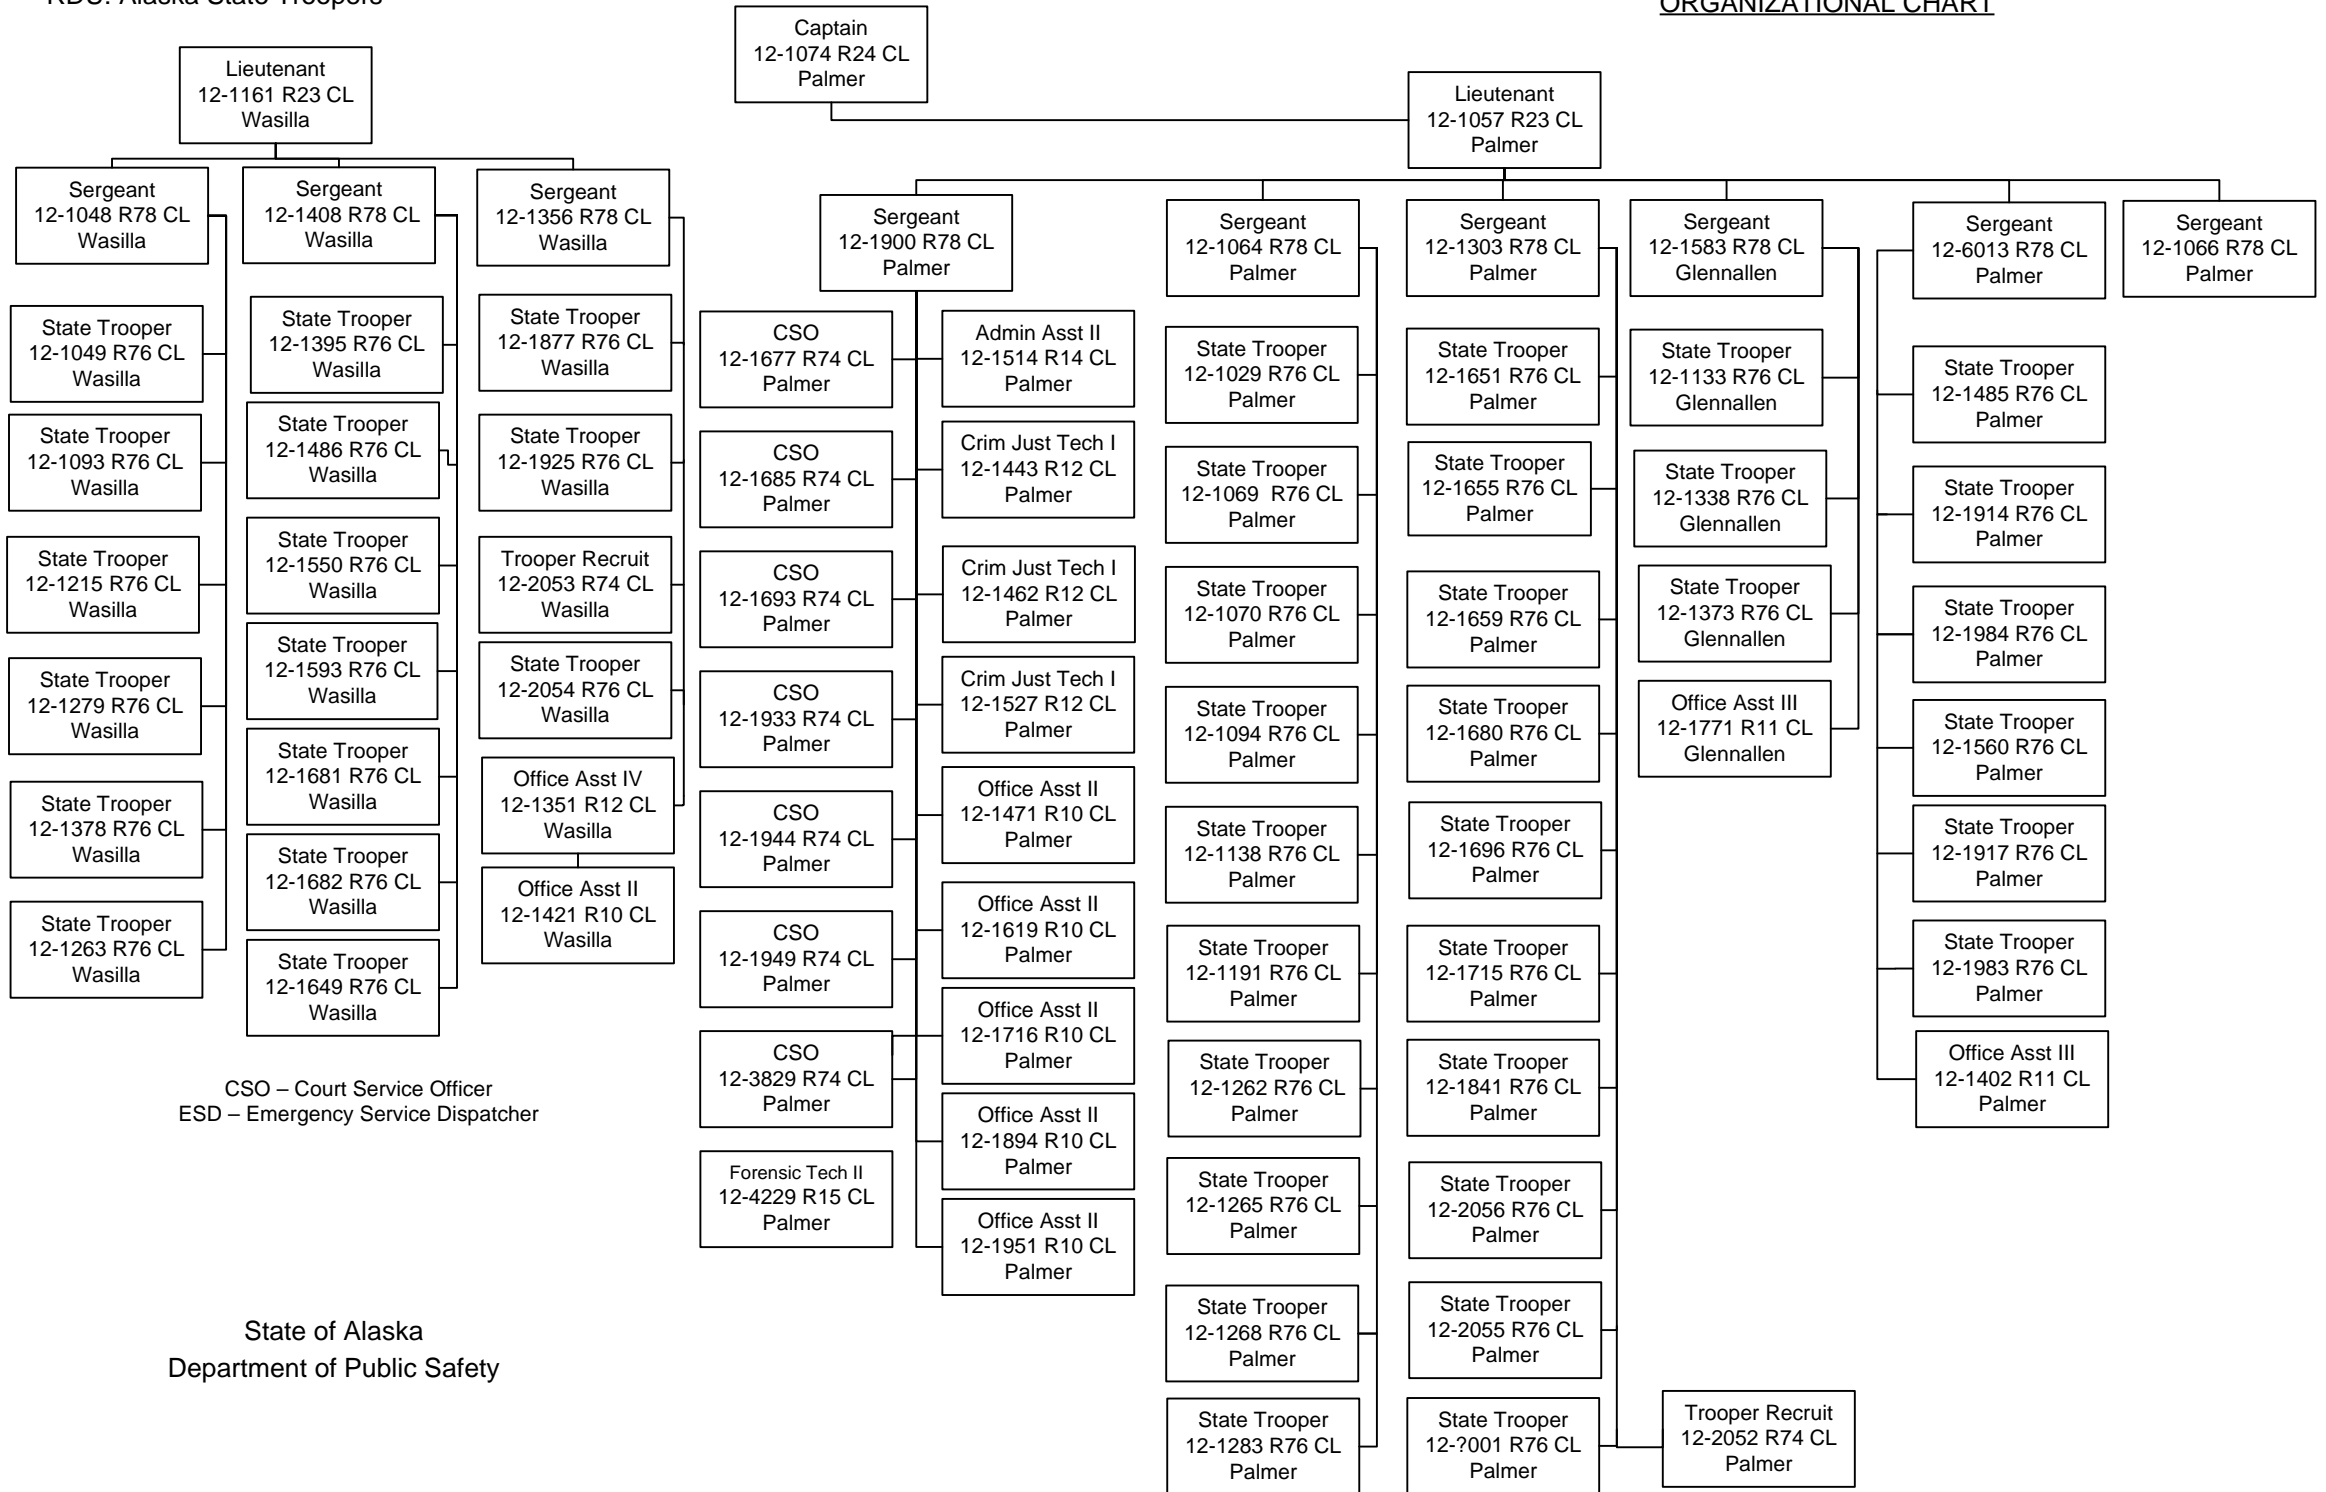

CSO – Court Service Officer
ESD – Emergency Service Dispatcher

SPLIT
FUNDED

CSO – Court Service Officer
 ESD – Emergency Service Dispatcher

CSO – Court Service Officer
 ESD – Emergency Service Dispatcher

Component - Alaska State Trooper Detachments (2325)
 RDU: Alaska State Troopers

E DETACHMENT
ORGANIZATIONAL CHART

CSO – Court Service Officer
 ESD – Emergency Service Dispatcher