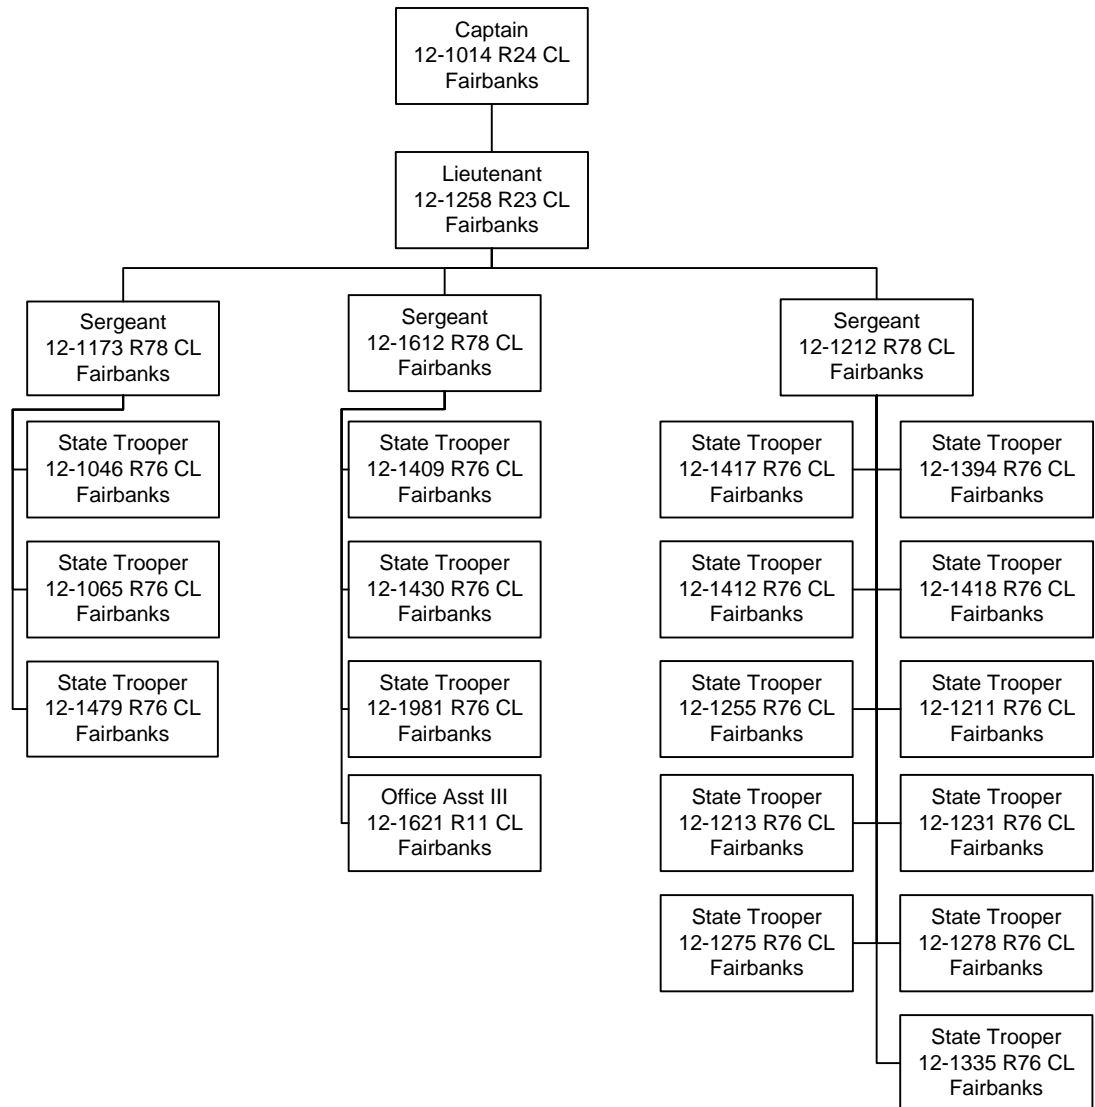

CSO – Court Service Officer
ESD – Emergency Service Dispatcher

SPLIT
FUNDED

CSO – Court Service Officer
 ESD – Emergency Service Dispatcher

CSO – Court Service Officer
 ESD – Emergency Service Dispatcher

Component - Alaska State Trooper Detachments (2325)
 RDU: Alaska State Troopers

E DETACHMENT
ORGANIZATIONAL CHART

CSO – Court Service Officer
 ESD – Emergency Service Dispatcher