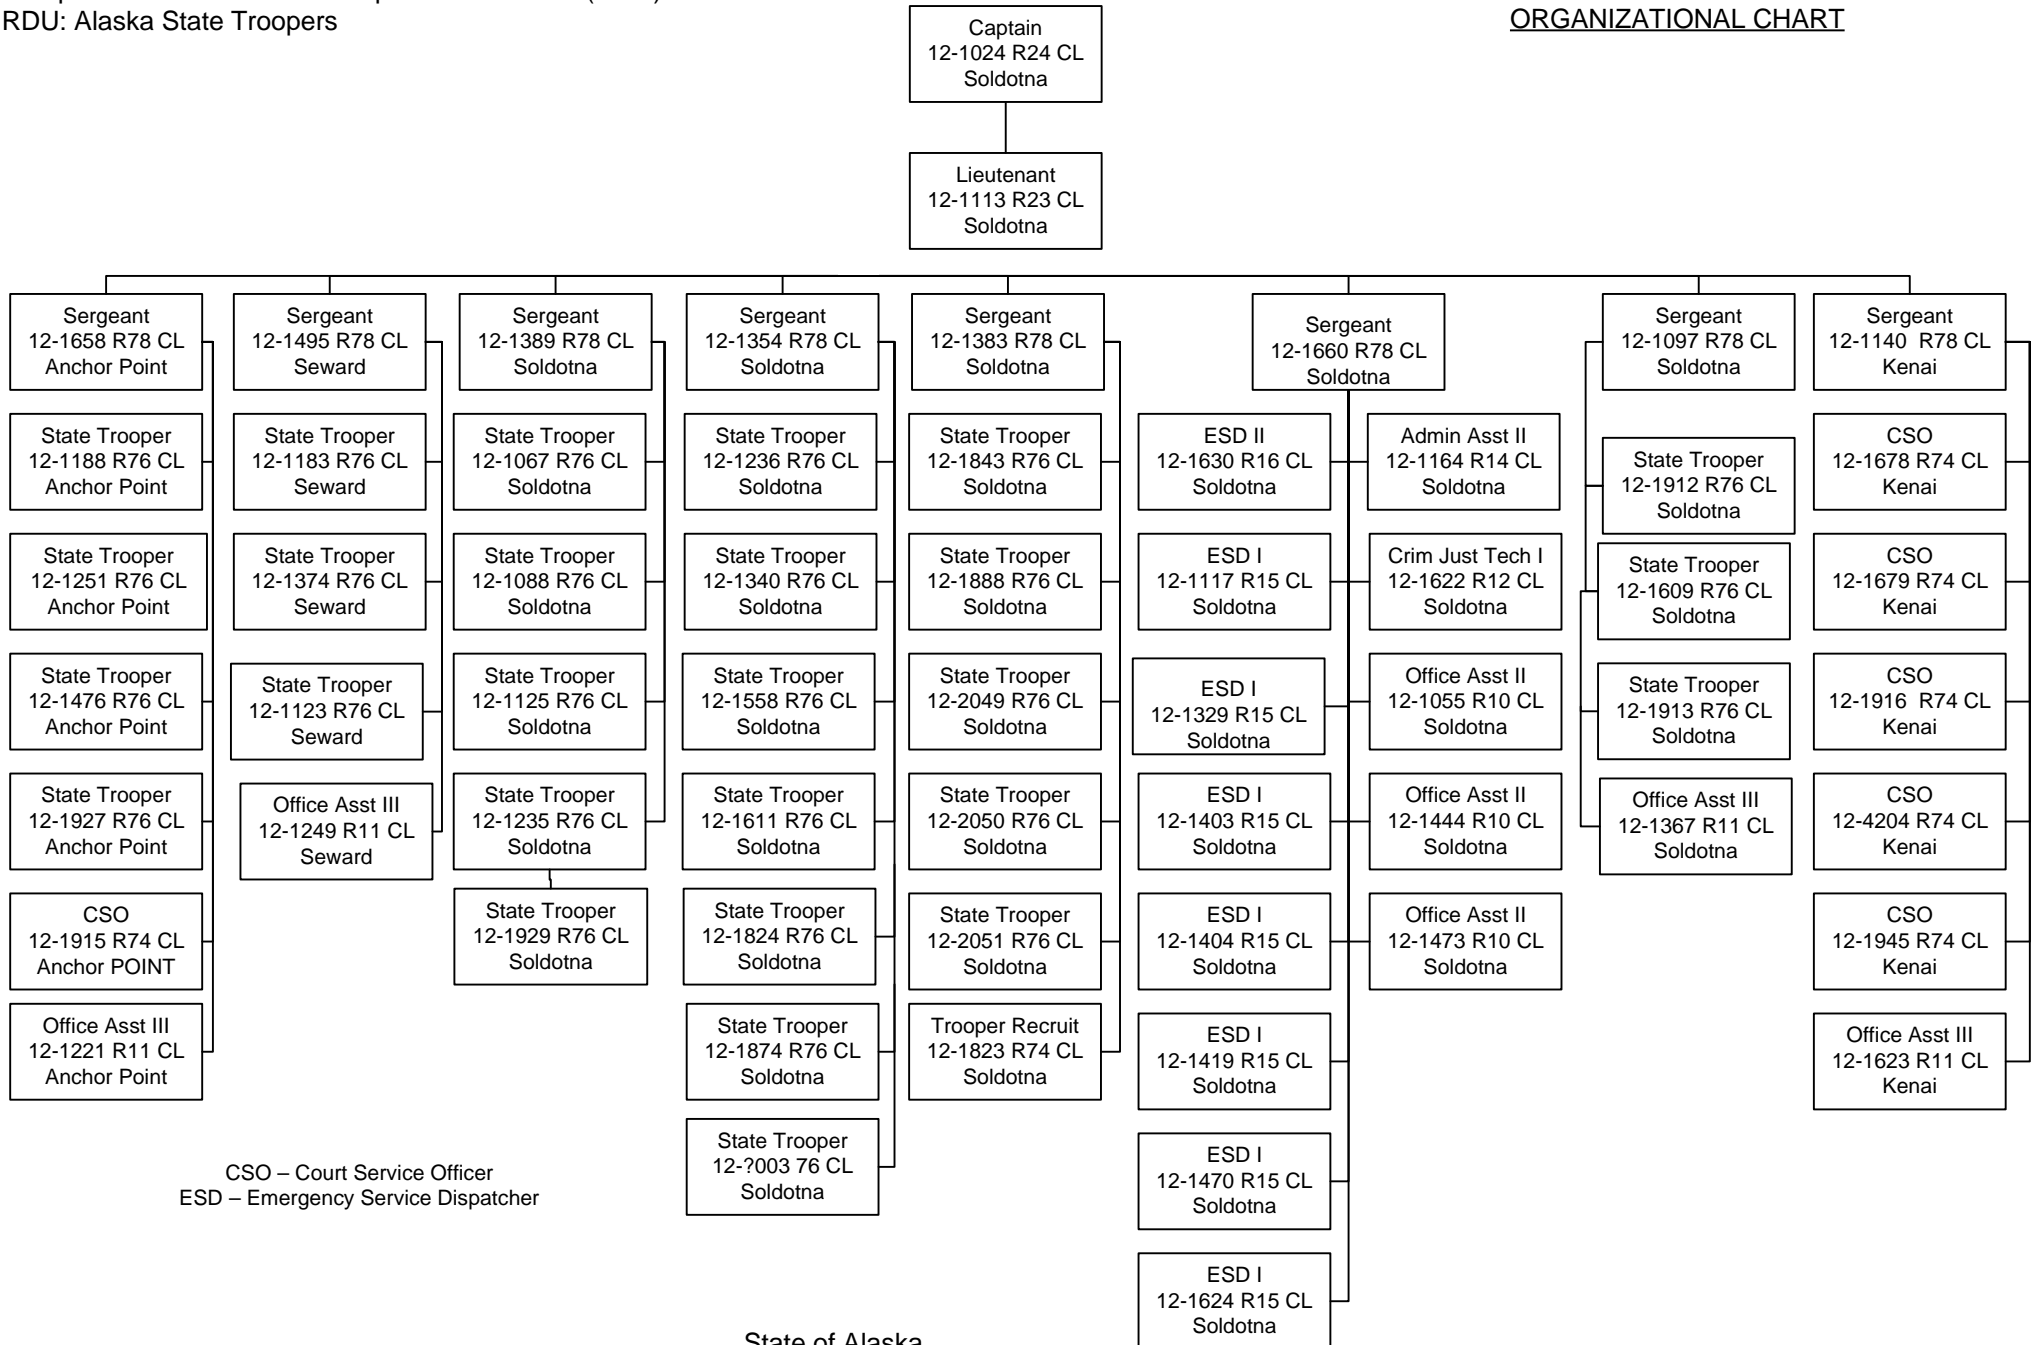

CSO – Court Service Officer
ESD – Emergency Service Dispatcher

SPLIT
FUNDED

CSO – Court Service Officer
 ESD – Emergency Service Dispatcher

CSO – Court Service Officer
 ESD – Emergency Service Dispatcher

Component - Alaska State Trooper Detachments (2325)
 RDU: Alaska State Troopers

E DETACHMENT
ORGANIZATIONAL CHART

CSO – Court Service Officer
 ESD – Emergency Service Dispatcher