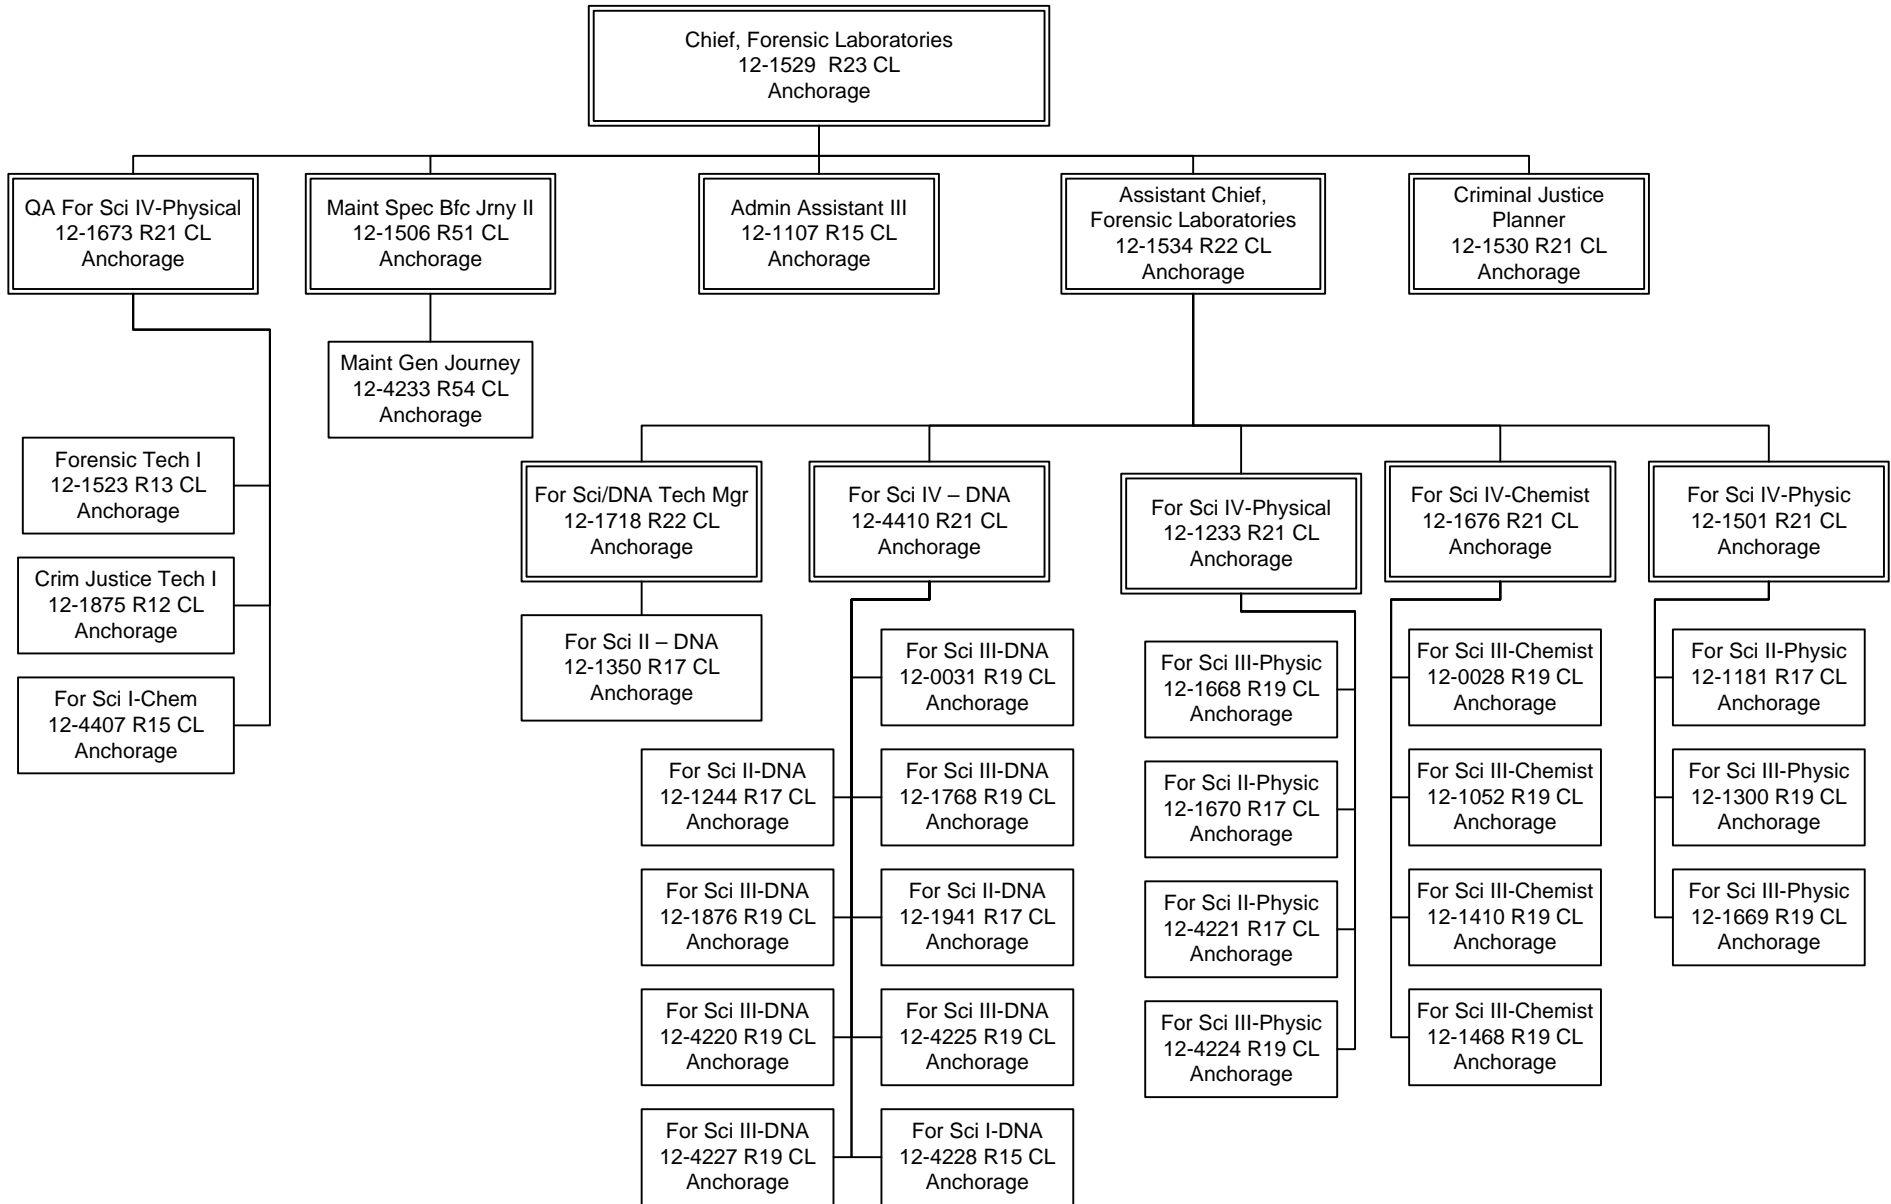

ORGANIZATIONAL CHART

For Sci – Forensic Scientist