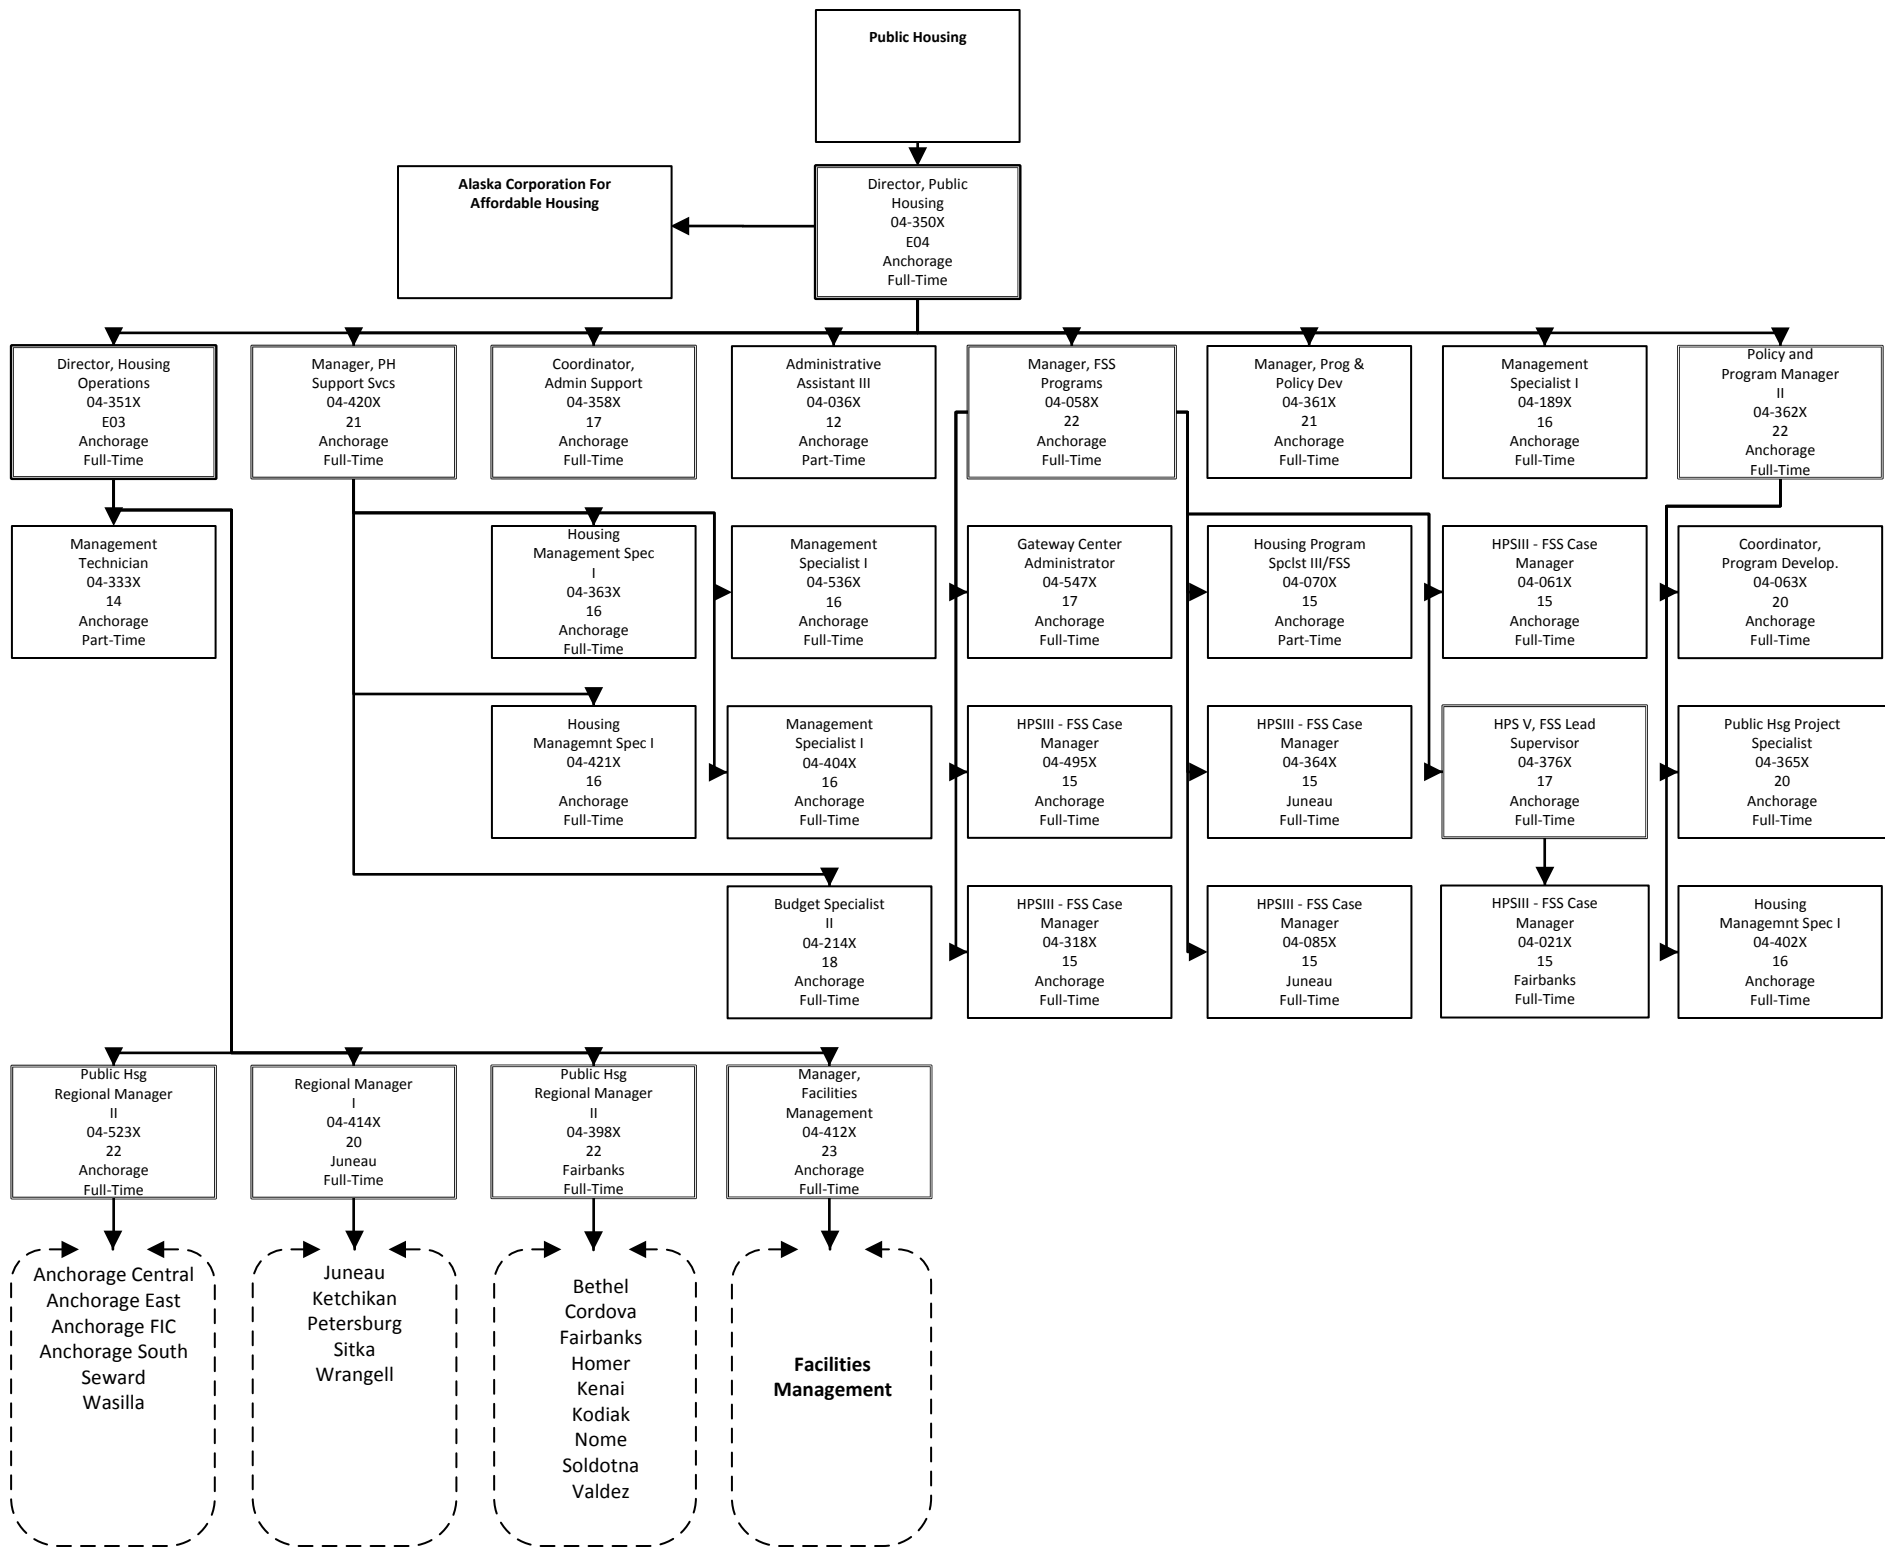

Senior System Analyst
04-326X
22
Anchorage
Full-Time

Web Programmer Analyst
04-032X
18
Anchorage
Full-Time

Technical Support Spec III
04-153X
20
Anchorage
Full-Time

Network Administrator II
04-151X
19
Anchorage
Full-Time

Senior System Analyst
04-148X
22
Anchorage
Full-Time

Technical Support Spec II
04-143X
17
Anchorage
Full-Time

Technical Support Spec I
04-054X
16
Anchorage
Full-Time

**Public Housing Regional
Manager II – Anchorage
Central, Anchorage East,
Wasilla
04-523X
22
Anchorage
Full-Time**