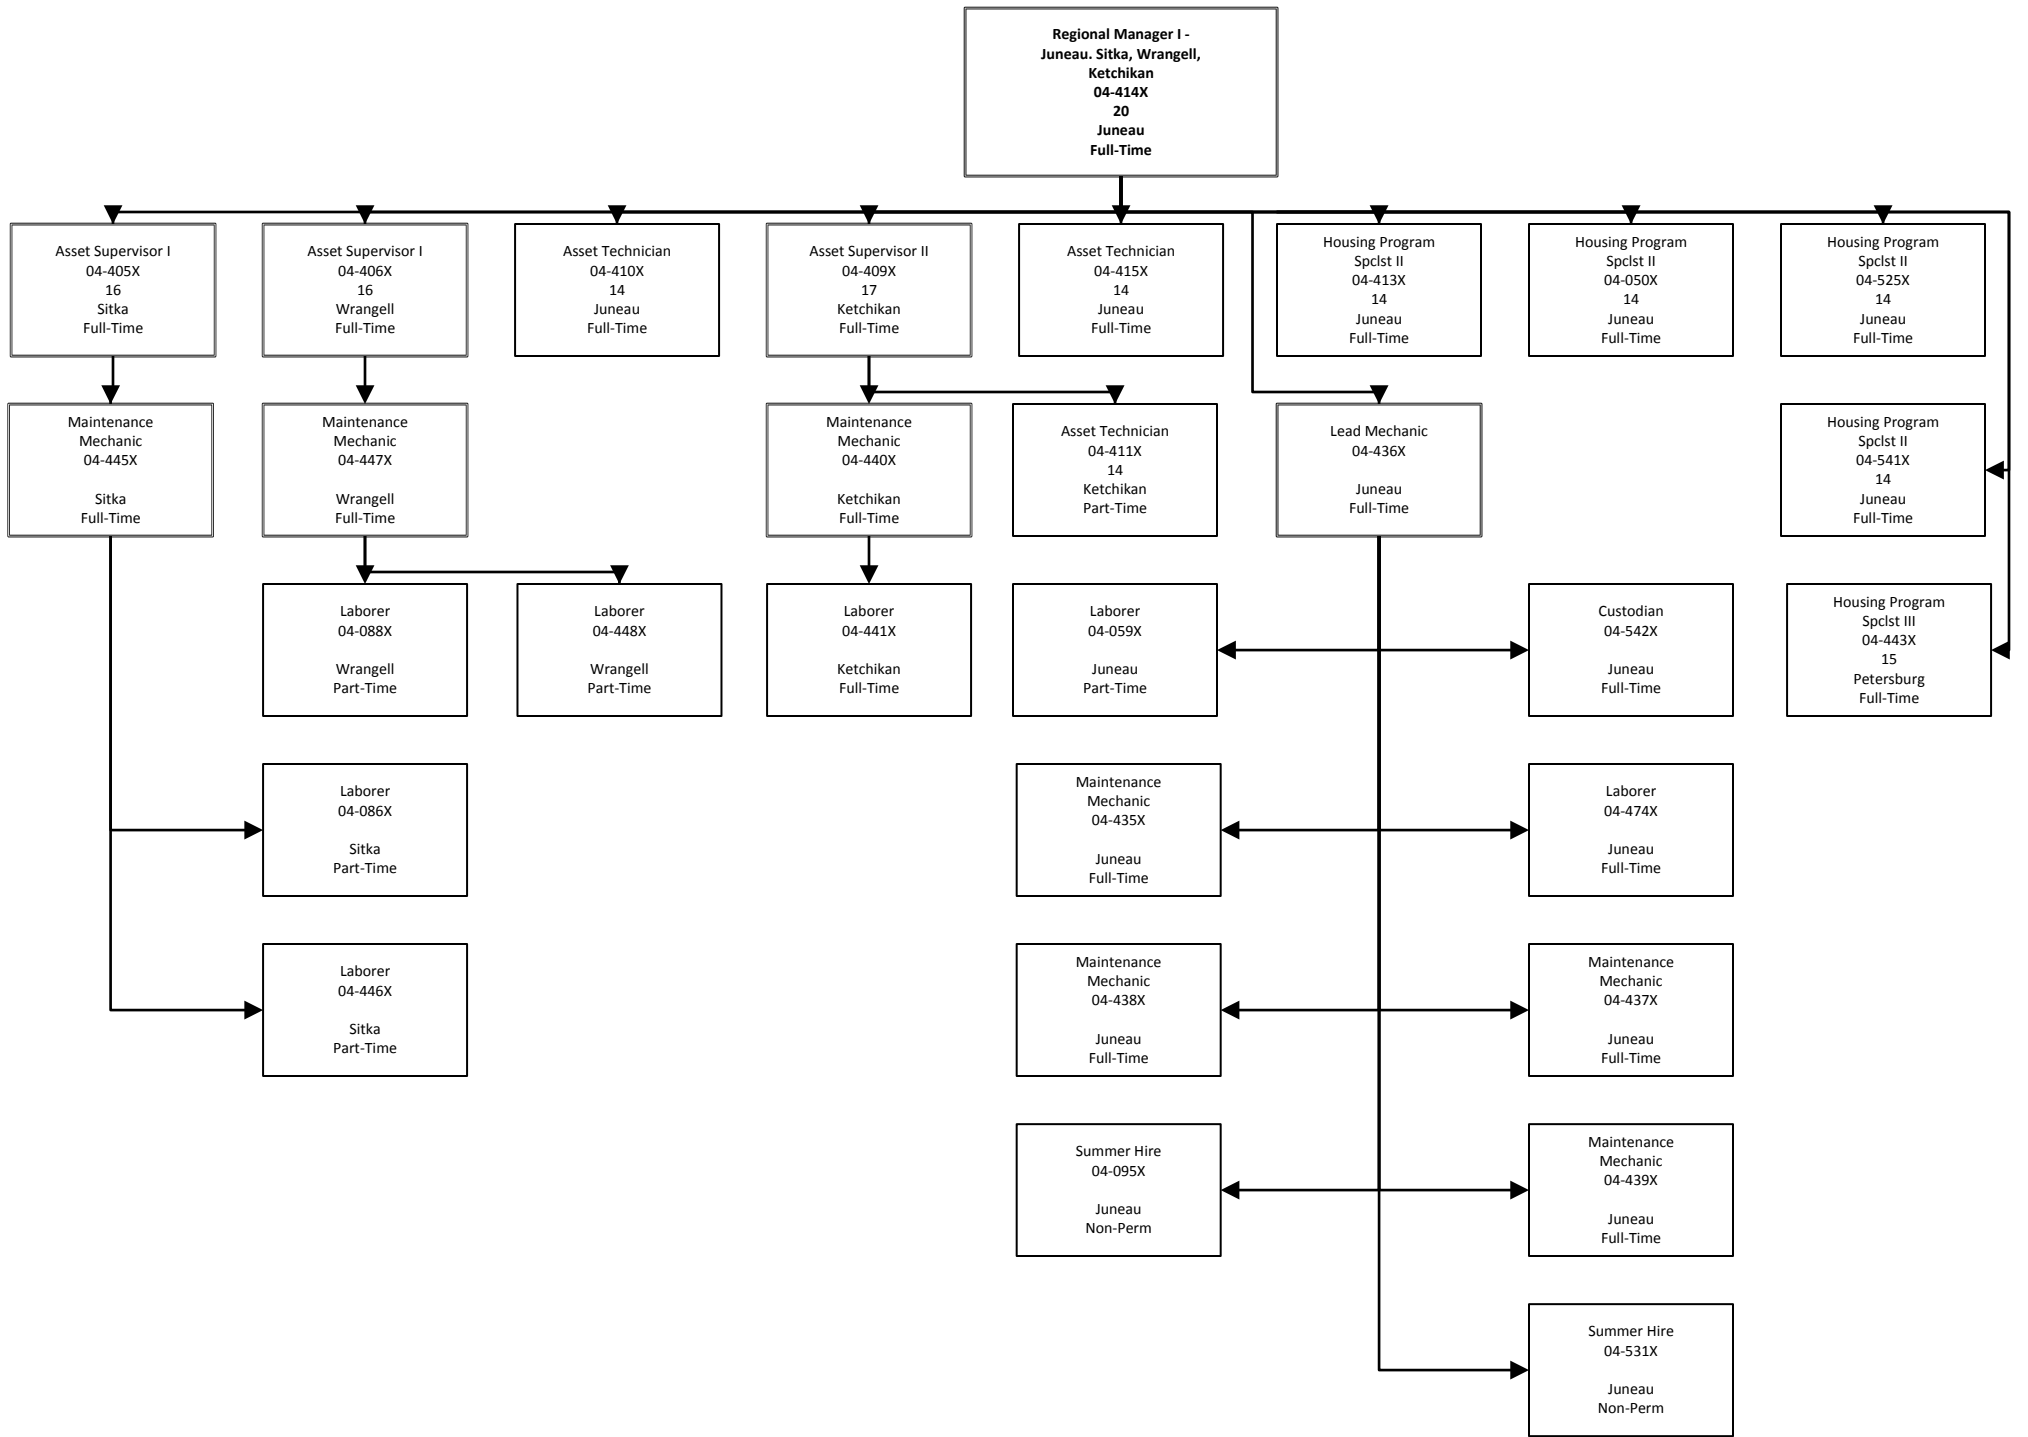

**Maintenance Mechanic
04-459X
Anchorage
Full-Time**

**Maintenance Mechanic
04-489X
Wasilla
Full-Time**

**Maintenance Mechanic
04-461X
Anchorage
Full-Time**

**Summer Hire
04-528X
Anchorage
Non-Perm**

**Summer Hire
04-089X
Anchorage
Non-Perm**

**Summer Hire
04-090X
Anchorage
Non-Perm**

**Maintenance Mechanic
04-454X
Anchorage
Full-Time**

**Maintenance Mechanic
04-460X
Anchorage
Full-Time**

**Maintenance Mechanic
04-462X
Anchorage
Full-Time**

Public Housing
Regional Manager II
- Bethel, Cordova,
Fairbanks,
04-398X
22
Fairbanks
Full-Time