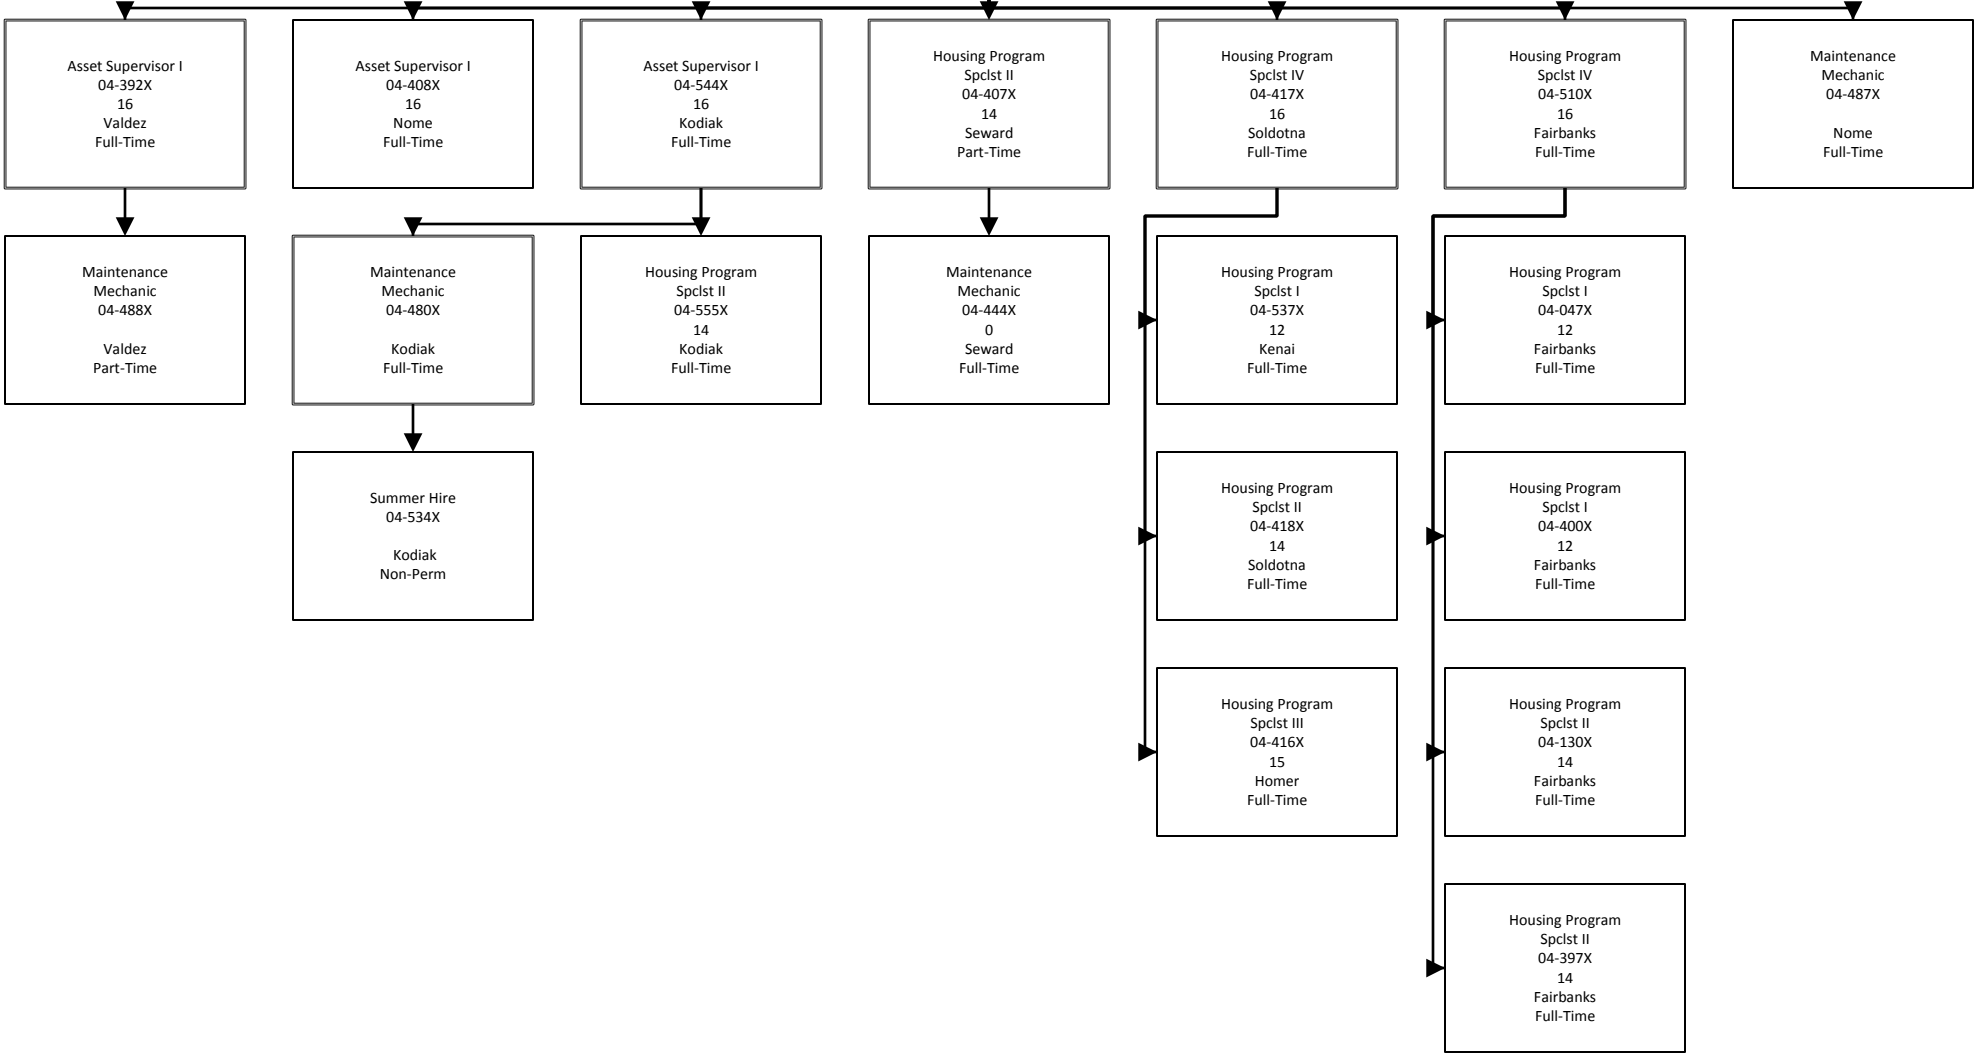

Public Housing Regional
Manager II - Homer, Kenai,
Kodiak, Nome, Seward,
Soldotna, Valdez
04-398X
22
Fairbanks
Full-Time