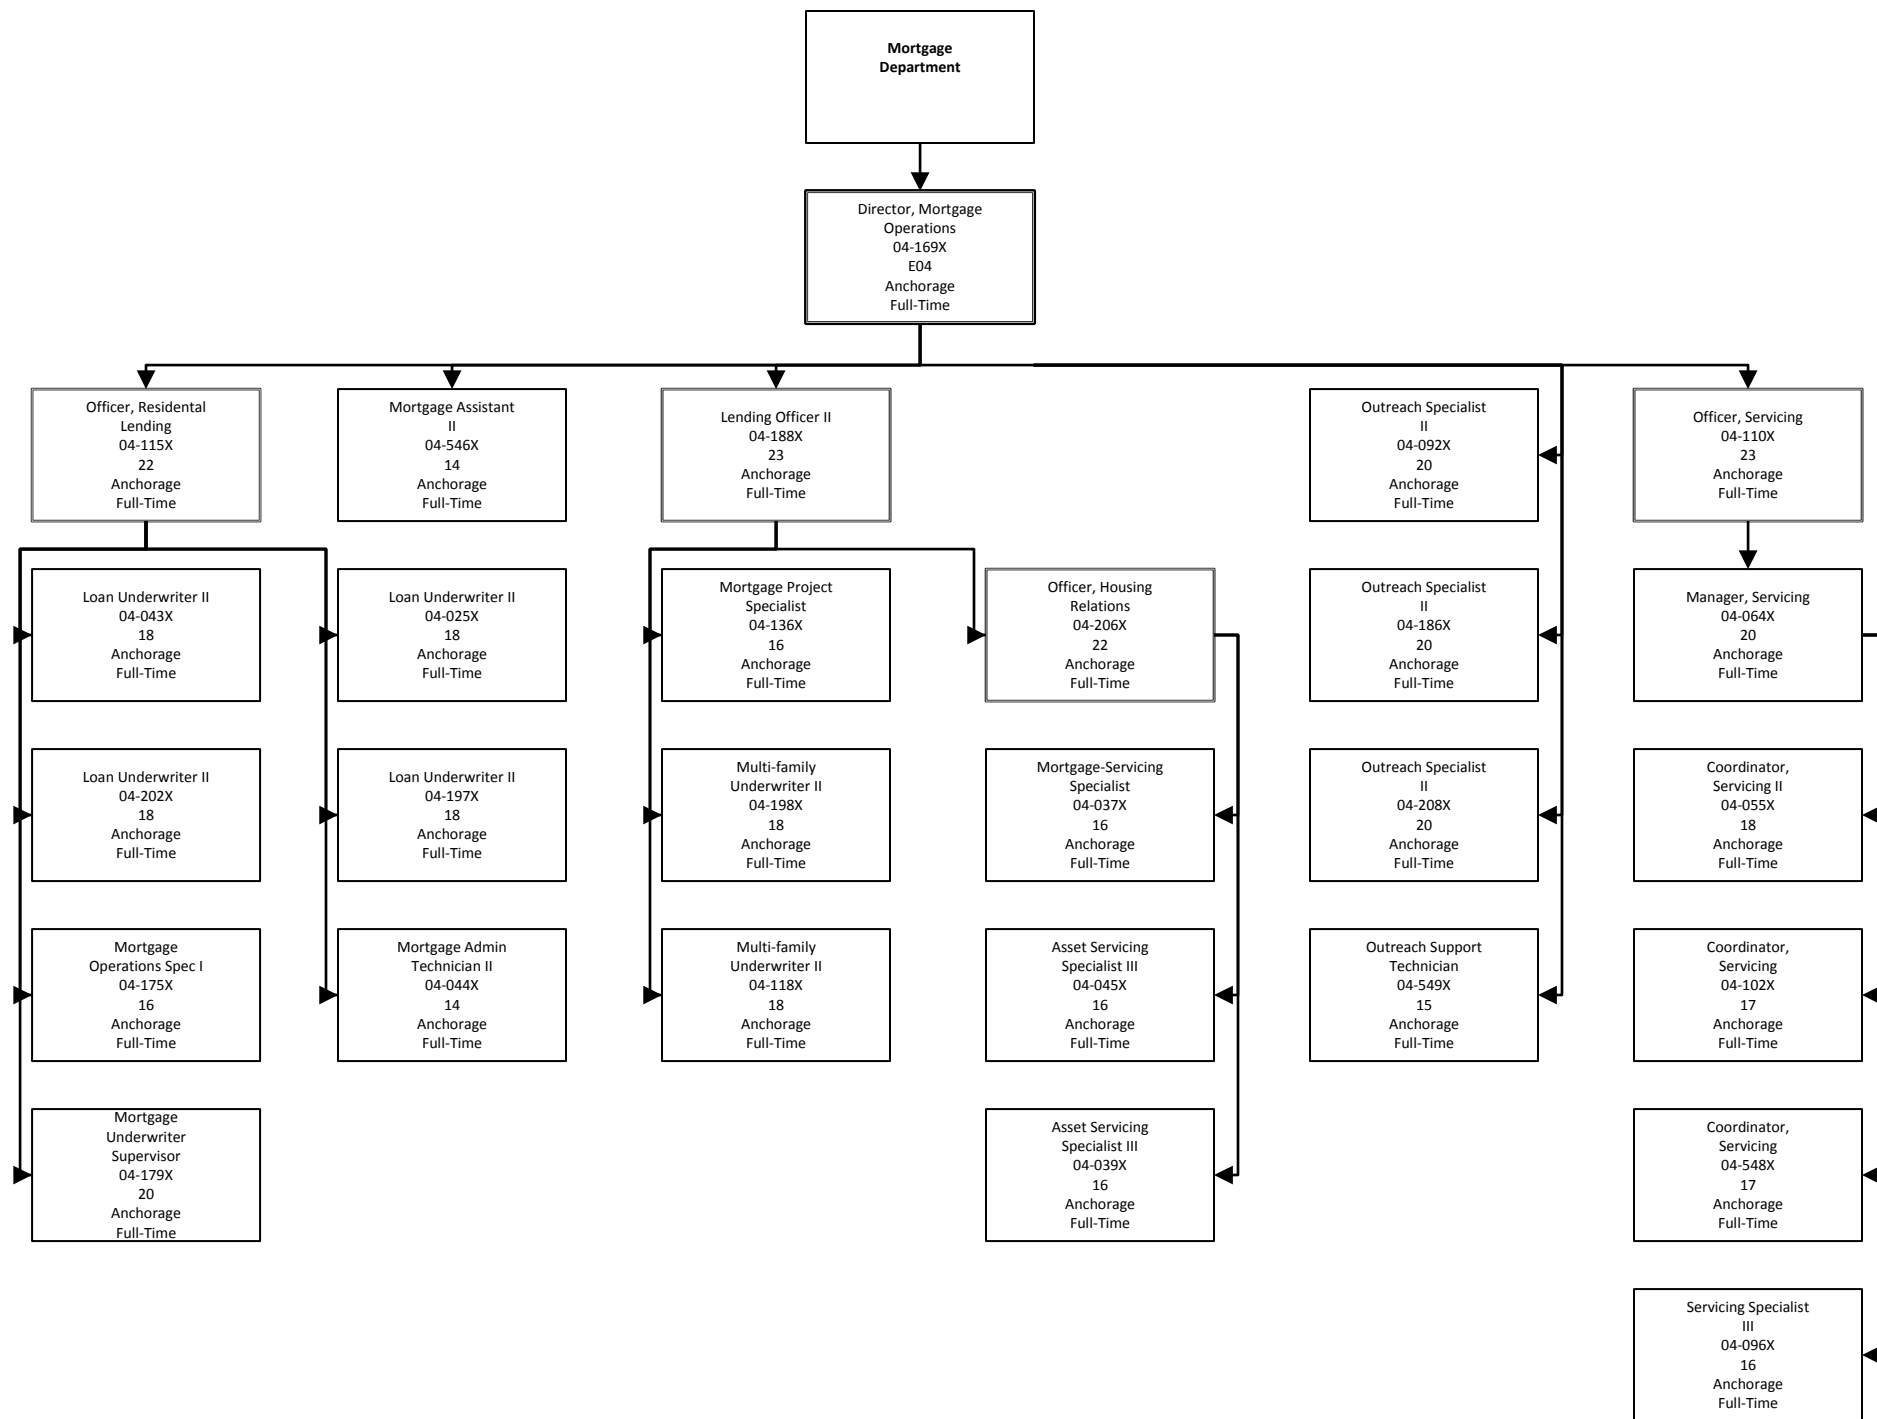

Senior System Analyst
04-326X
22
Anchorage
Full-Time

Web Programmer Analyst
04-032X
18
Anchorage
Full-Time

Technical Support Spec III
04-153X
20
Anchorage
Full-Time

Network Administrator II
04-151X
19
Anchorage
Full-Time

Senior System Analyst
04-148X
22
Anchorage
Full-Time

Technical Support Spec II
04-143X
17
Anchorage
Full-Time

Technical Support Spec I
04-054X
16
Anchorage
Full-Time

**Public Housing Regional
Manager II – Anchorage
Central, Anchorage East,
Wasilla
04-523X
22
Anchorage
Full-Time**