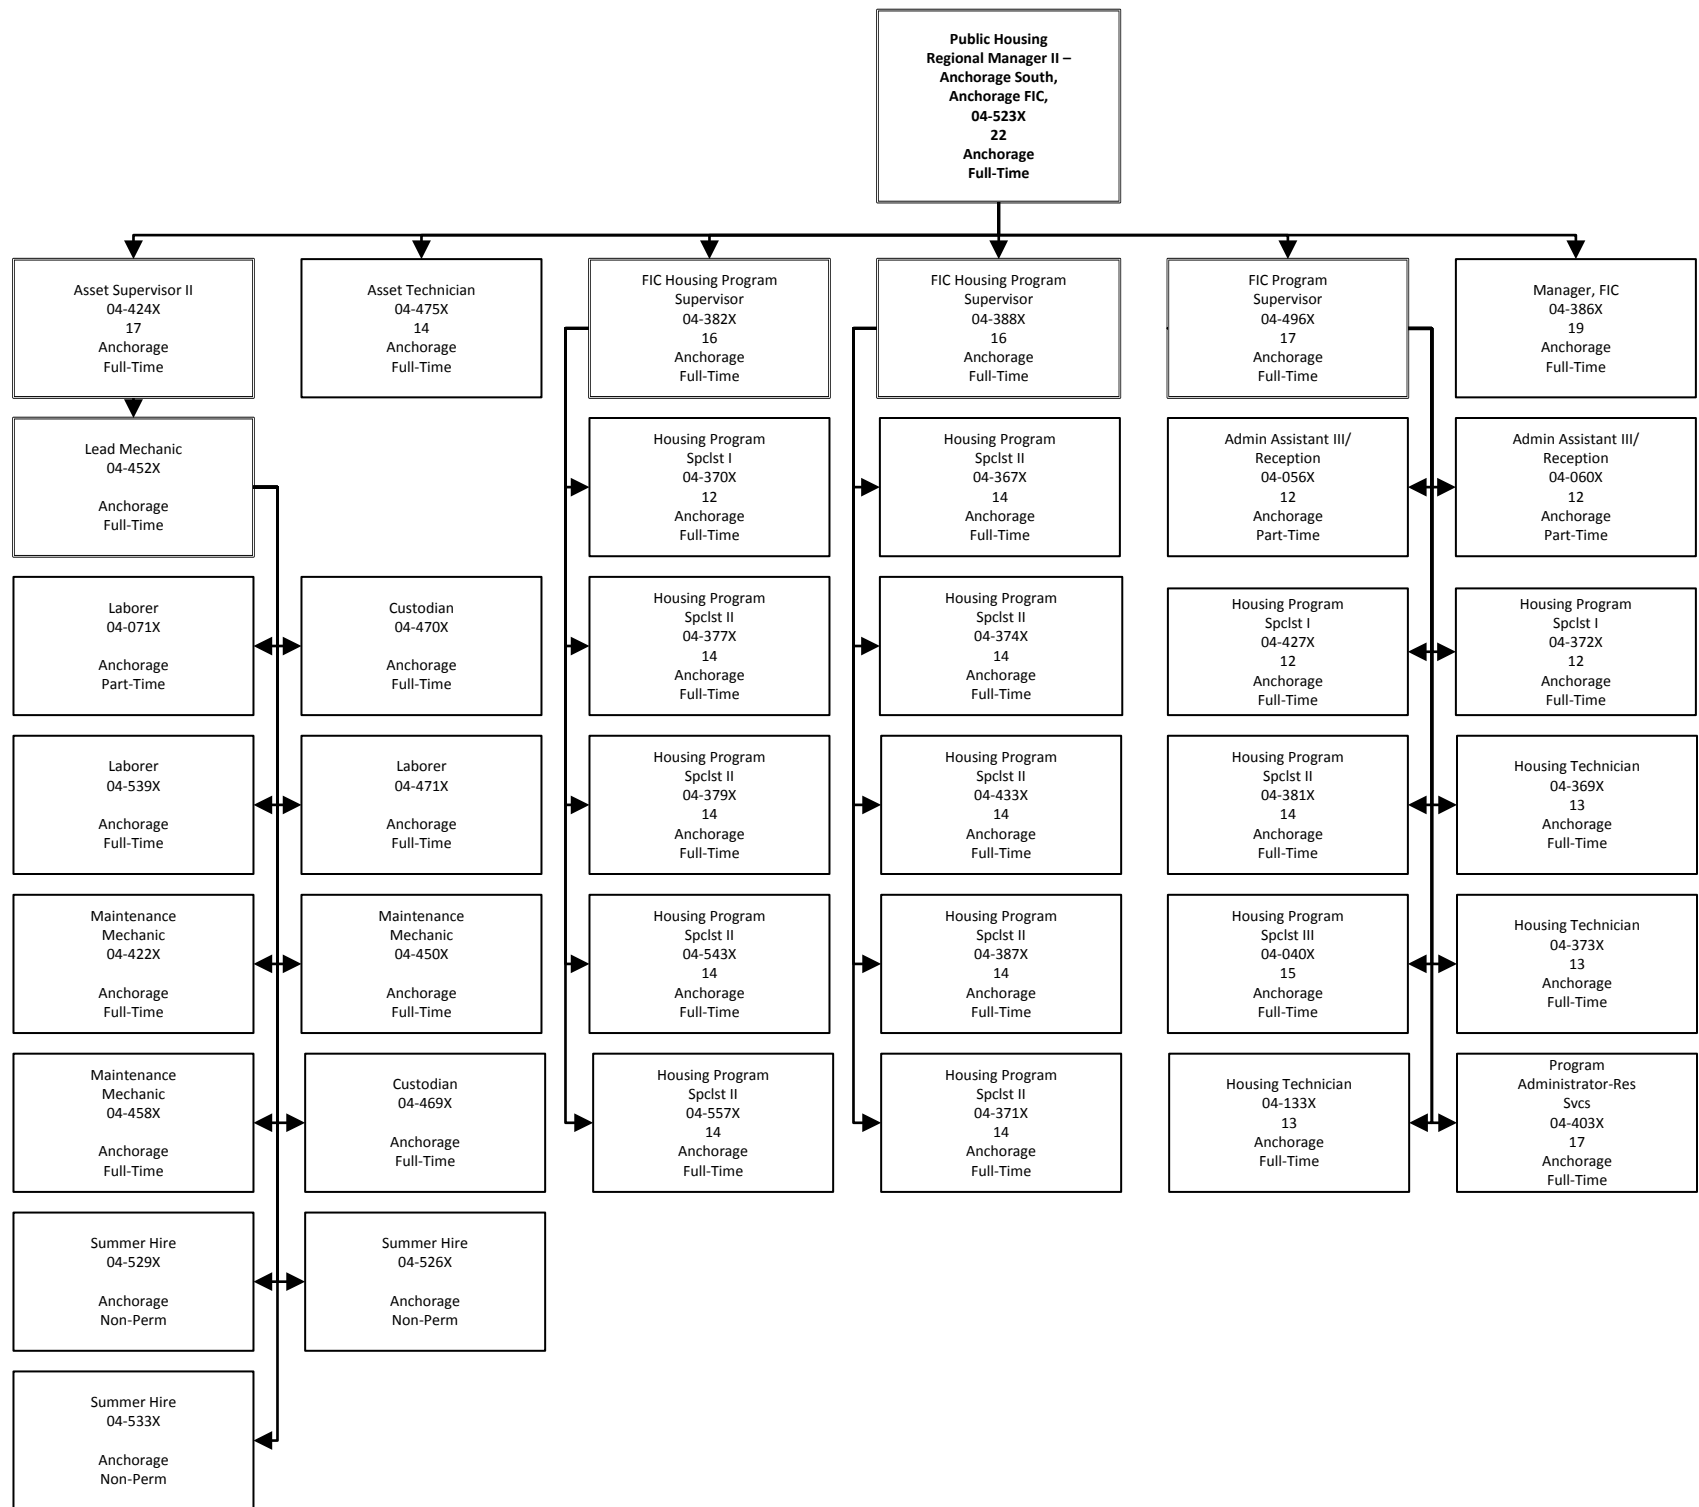

**Maintenance Mechanic
04-459X
Anchorage
Full-Time**

**Maintenance Mechanic
04-489X
Wasilla
Full-Time**

**Maintenance Mechanic
04-461X
Anchorage
Full-Time**

**Summer Hire
04-528X
Anchorage
Non-Perm**

**Summer Hire
04-089X
Anchorage
Non-Perm**

**Summer Hire
04-090X
Anchorage
Non-Perm**

**Maintenance Mechanic
04-454X
Anchorage
Full-Time**

**Maintenance Mechanic
04-460X
Anchorage
Full-Time**

**Maintenance Mechanic
04-462X
Anchorage
Full-Time**

Public Housing
Regional Manager II
- Bethel, Cordova,
Fairbanks,
04-398X
22
Fairbanks
Full-Time