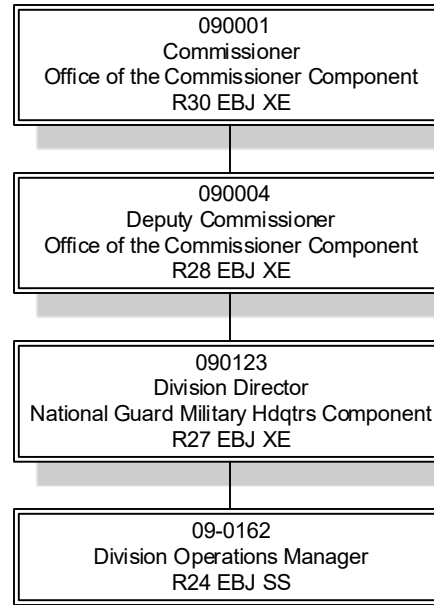

Department of Military & Veterans Affairs
Army Guard Facilities Maintenance Component

Location Codes

DKA-Bethel
 EBJ-Joint Base Elmendorf-Richardson
 HTA-Nome

Bargaining Unit Codes

GP-General Gov t Employees
 LL-Labor, Trades & Crafts
 SS-Supervisory Employees
 XE-Exempt Executive