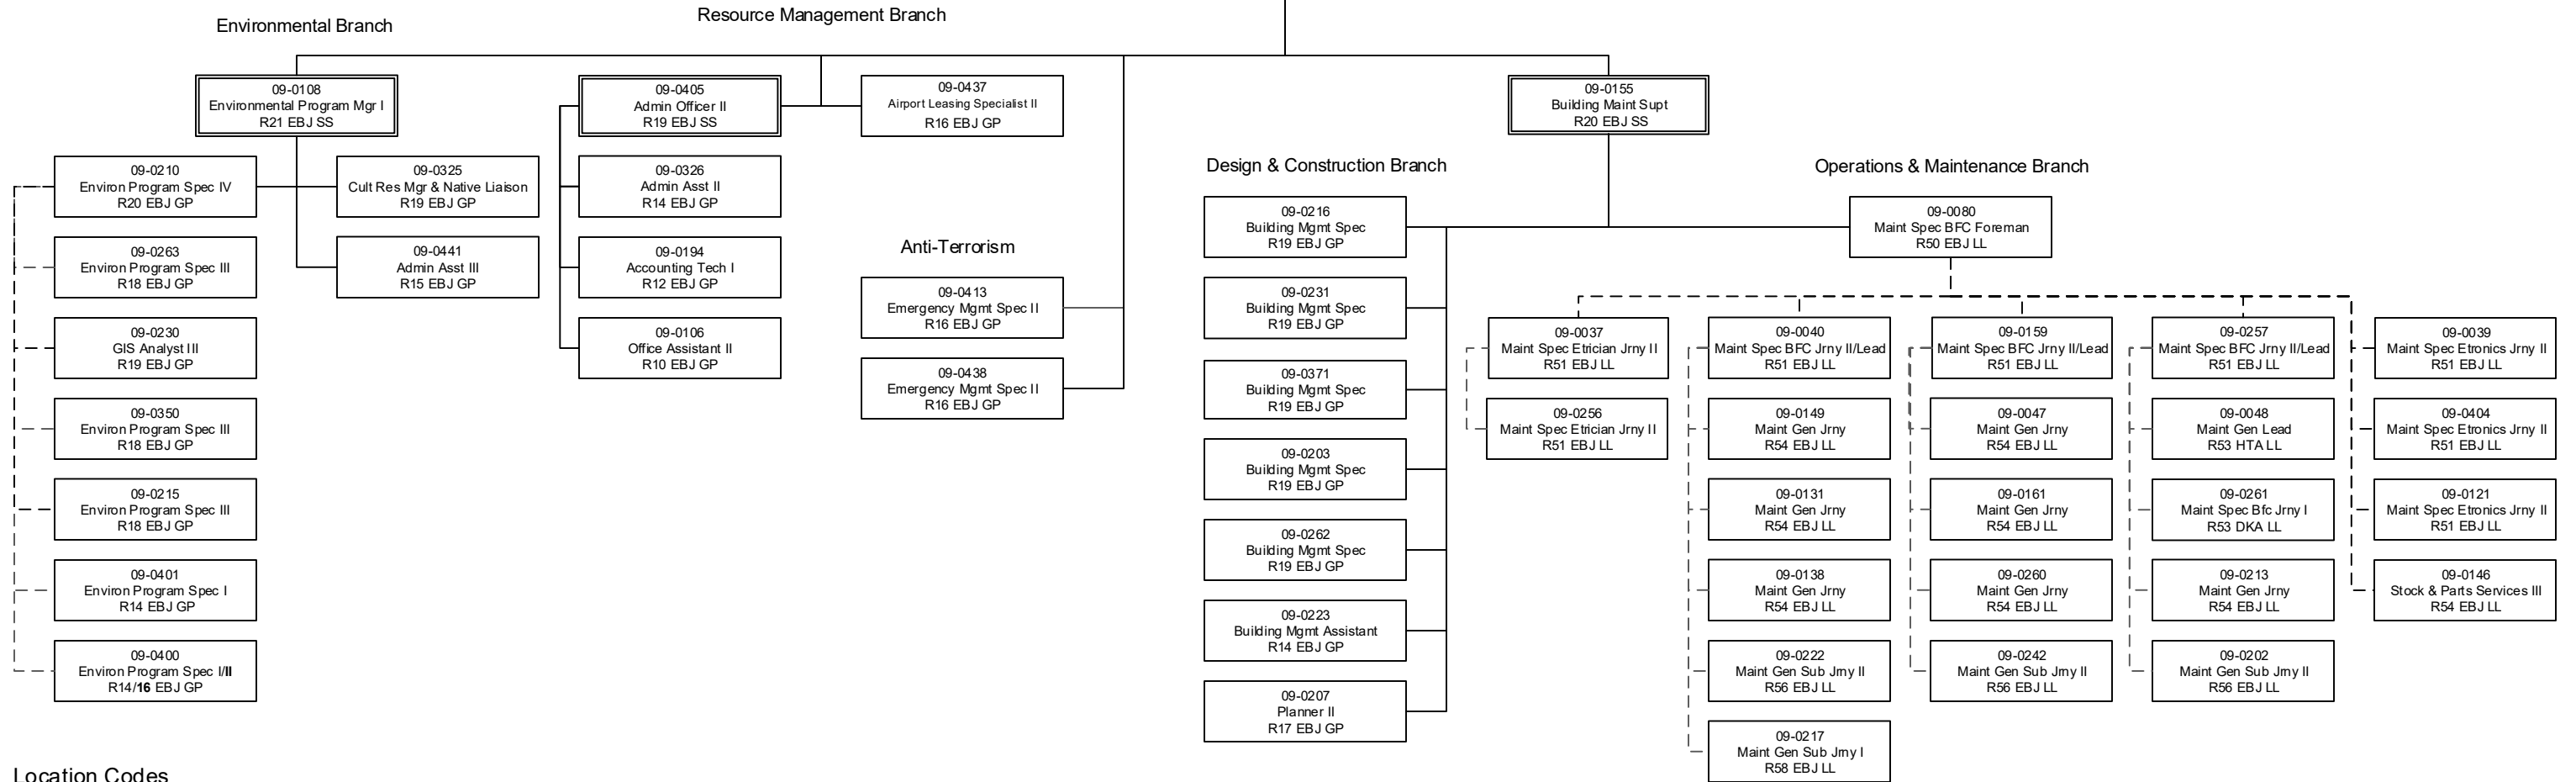

Department of Military & Veterans Affairs
Army Guard Facilities Maintenance Component

Location Codes

DKA-Bethel
 EBJ-Joint Base Elmendorf-Richardson
 HTA-Nome

Bargaining Unit Codes

GP-General Gov t Employees
 LL-Labor, Trades & Crafts
 SS-Supervisory Employees
 XE-Exempt Executive