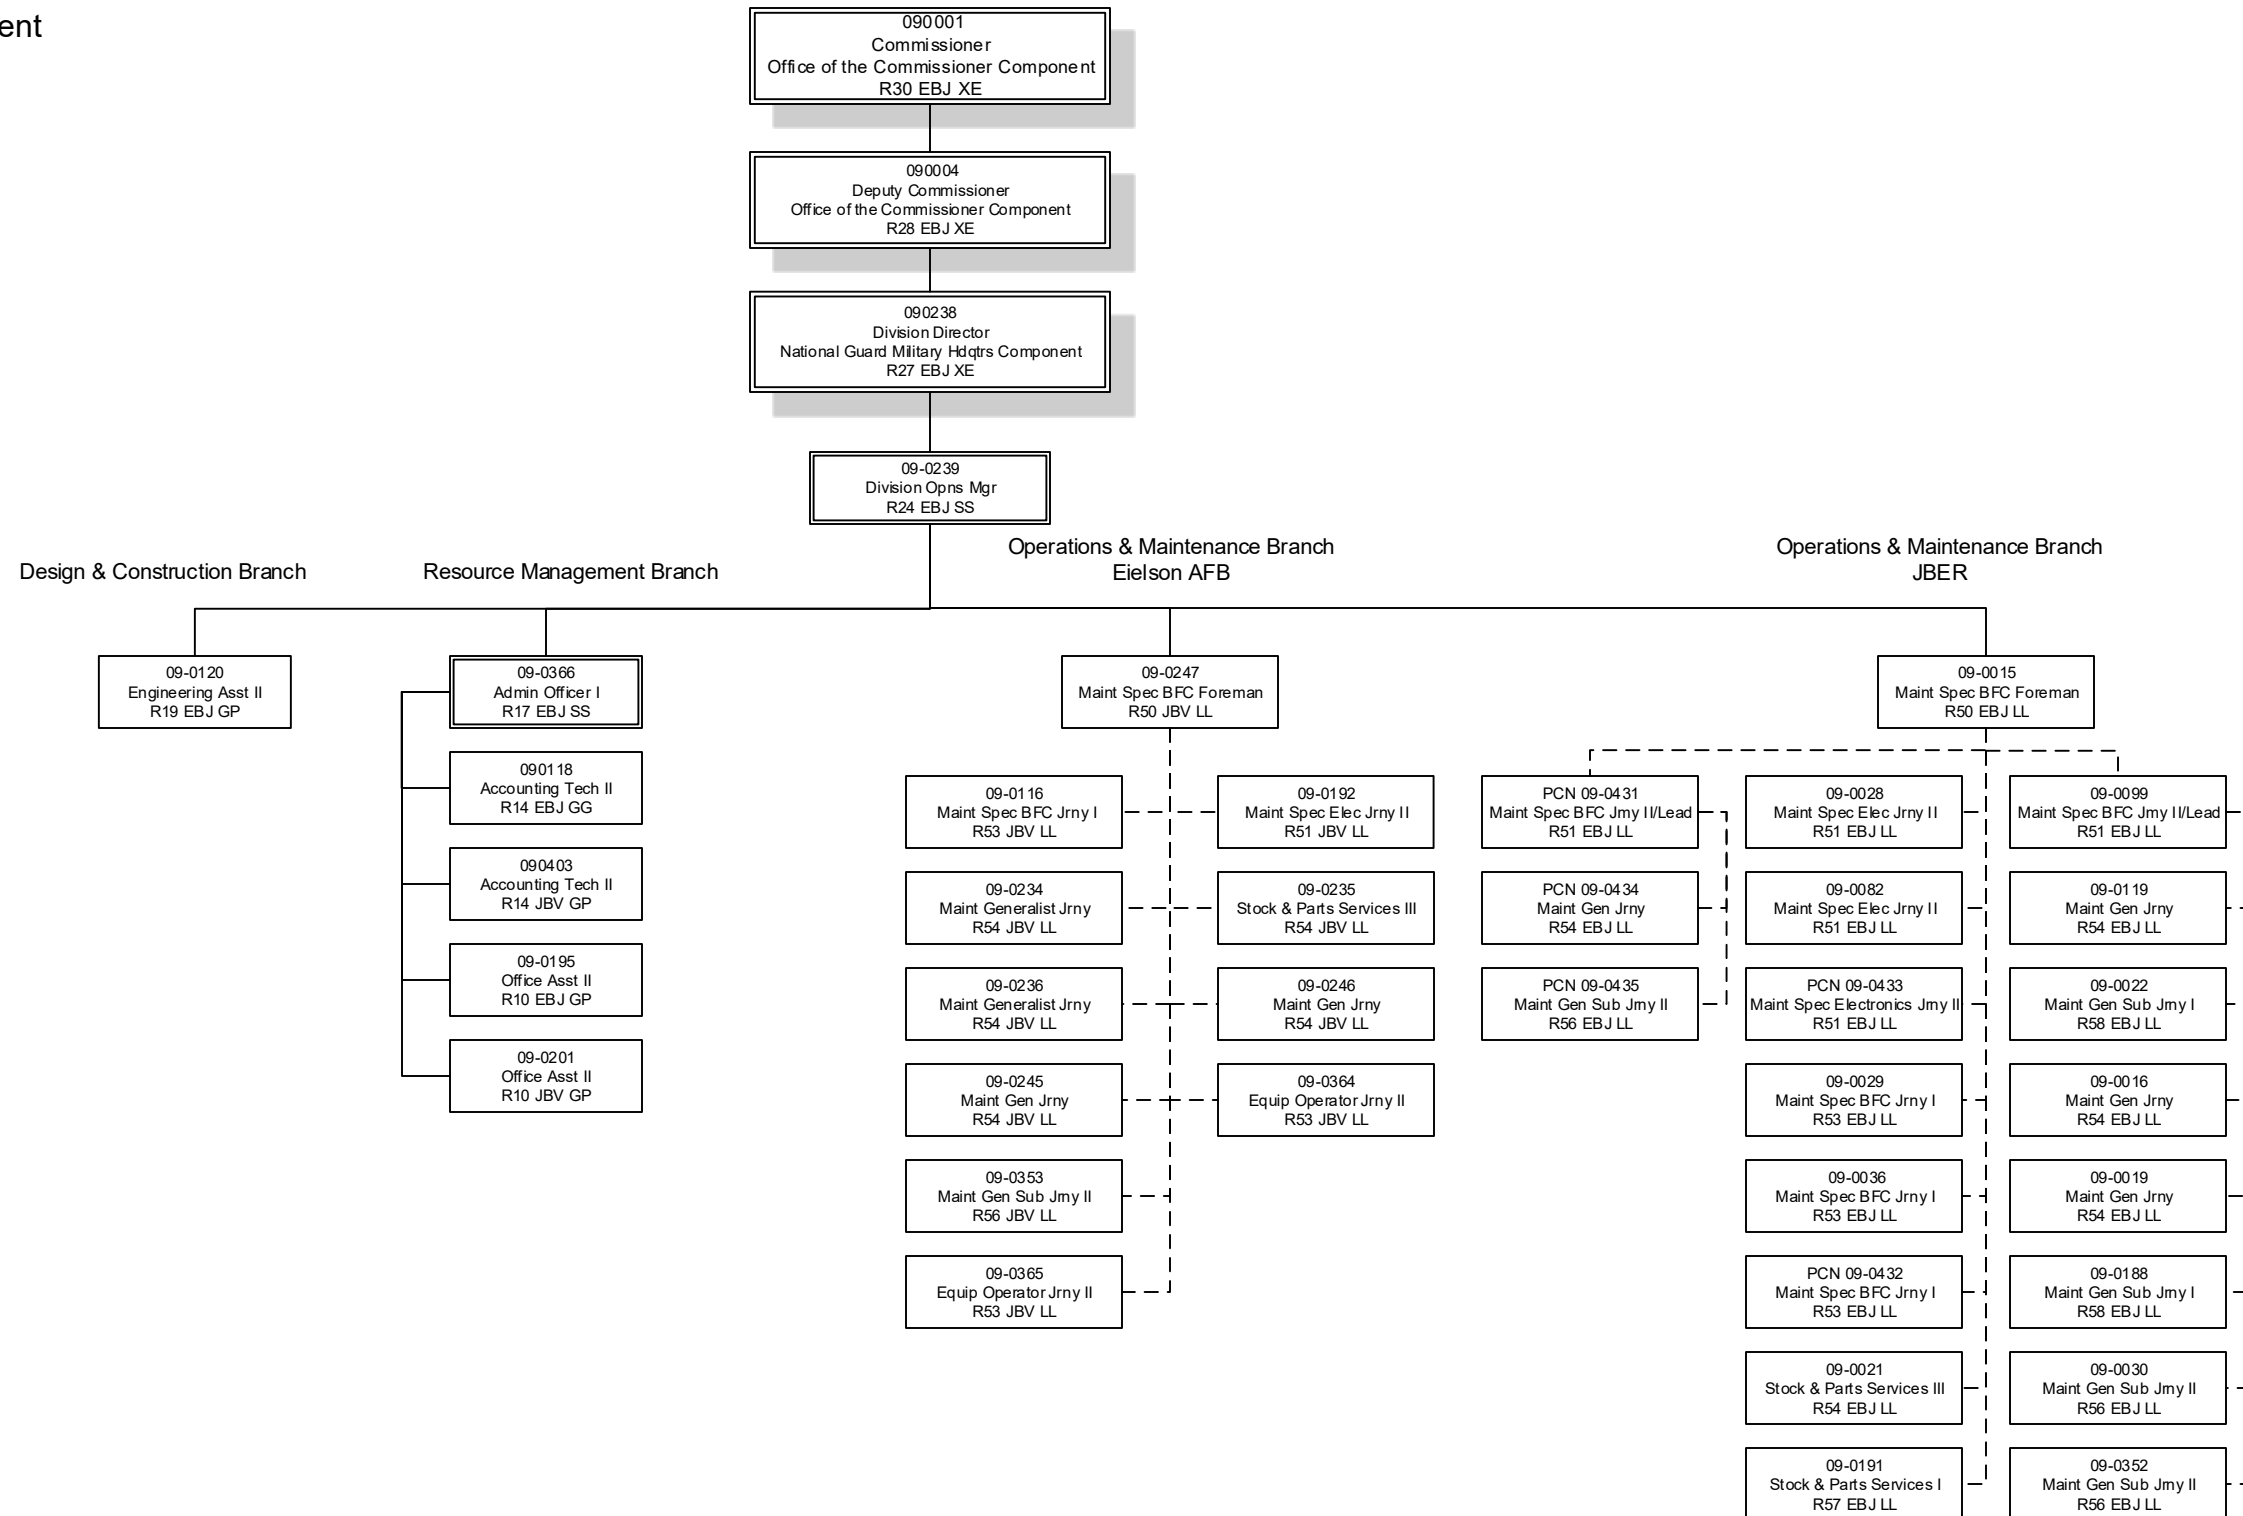

Department of Military & Veterans Affairs
Air Guard Facilities Maintenance Component

Location Codes

EBJ-Joint Base Elmendorf-Richardson

JBV-Eielson AFB

Bargaining Unit Codes

GG-General Gov t Employees

GP-General Gov t Employees

LL-Labor, Trades & Crafts

SS-Supervisory Employees

XE-Exempt Executive