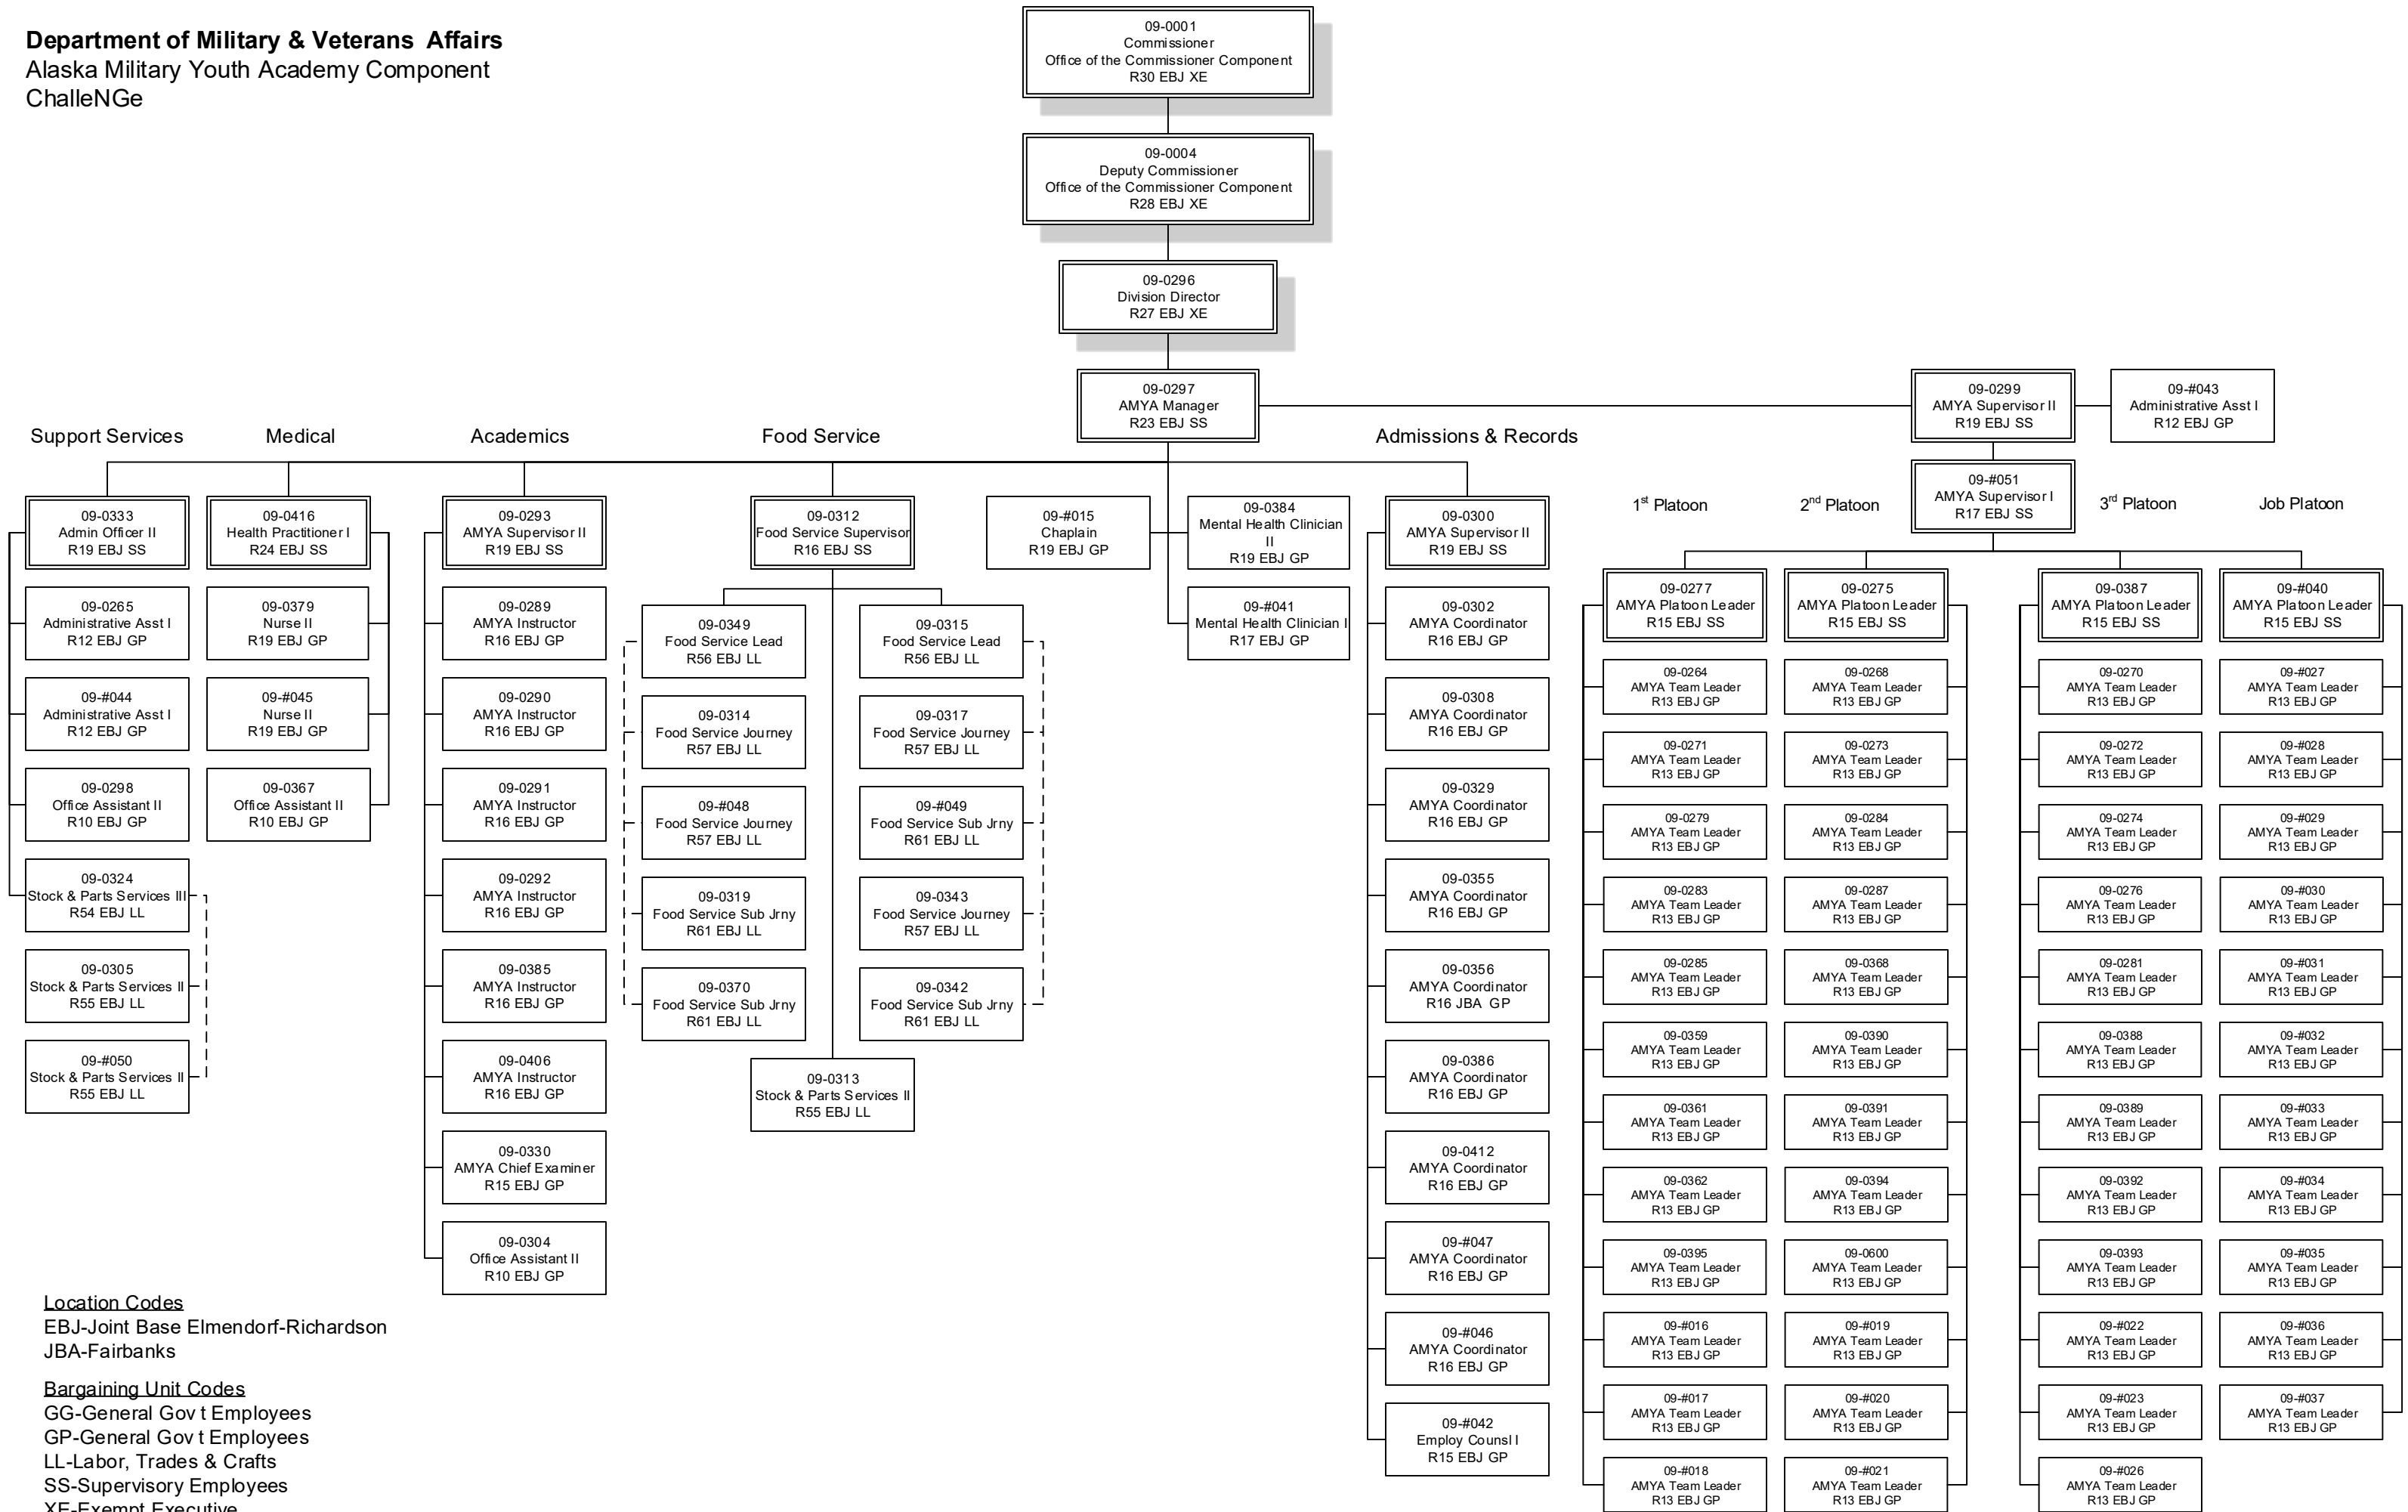

**Department of Military & Veterans Affairs**  
**Alaska Military Youth Academy Component**  
**ChalleNGe**

**Location Codes**  
 EBJ-Joint Base Elmendorf-Richardson  
 JBA-Fairbanks

**Bargaining Unit Codes**  
 GG-General Gov t Employees  
 GP-General Gov t Employees  
 LL-Labor, Trades & Crafts  
 SS-Supervisory Employees  
 XE-Exempt Executive